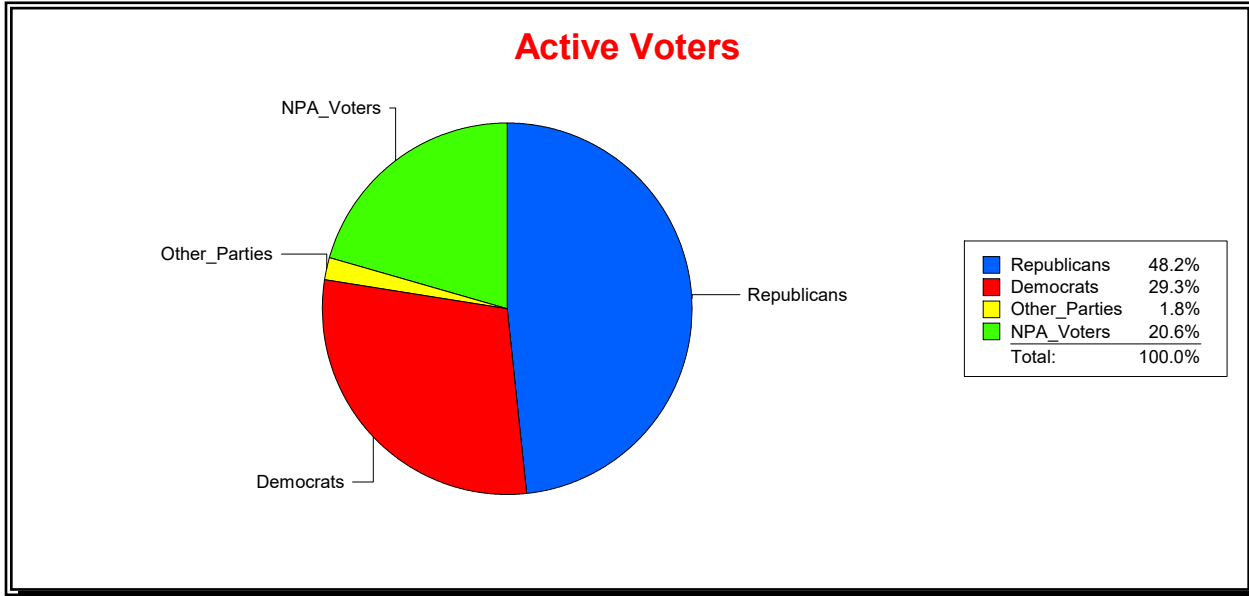

District	Total	Dems	Reps	NonP	Other	Total	Dems	Reps	NonP	Other
LONGBOAT KEY DIST	4,778	1,402	2,305	986	85	72	24	34	14	0

Ron Turner

Supervisor of Elections

Sarasota County, FL

Date 5/3/2021

Time 10:20 AM

Graphs of District Registration