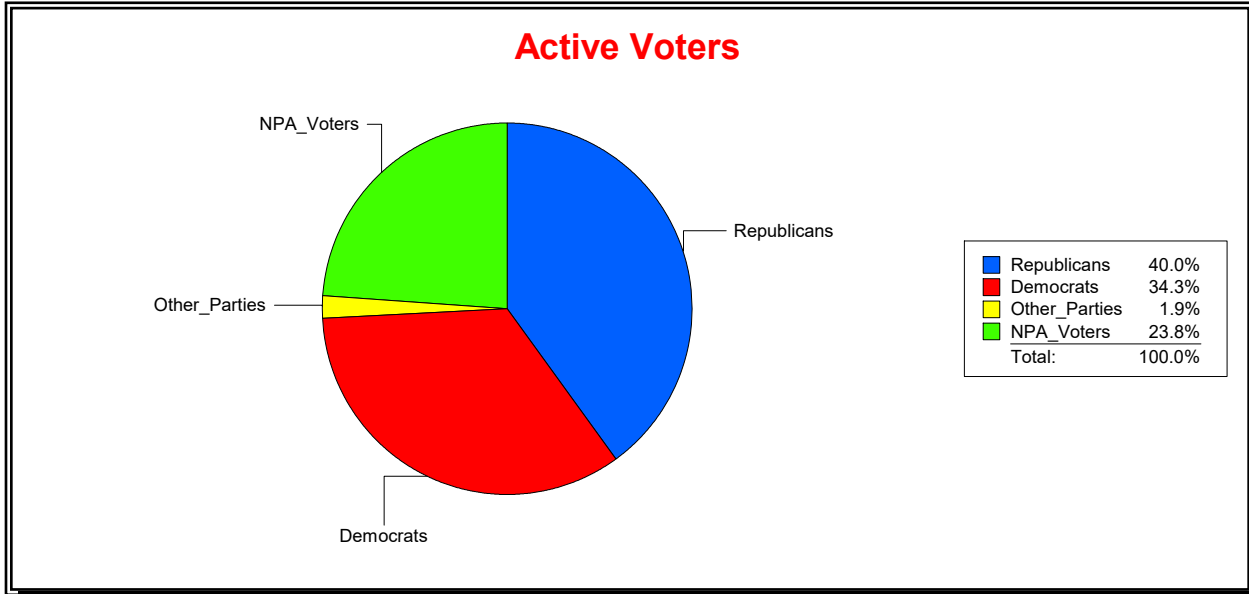

Ron Turner

Supervisor of Elections

Sarasota County, FL

Date 5/3/2021

Time 10:20 AM

Graphs of District Registration

Active Registered Voters

Inactive Voters

District	Total	Dems	Reps	NonP	Other	Total	Dems	Reps	NonP	Other
16TH CONGRESS DIST	182,742	62,692	73,047	43,534	3,469	4,748	1,592	1,685	1,433	38

Ron Turner

Supervisor of Elections

Sarasota County, FL

Date 5/3/2021