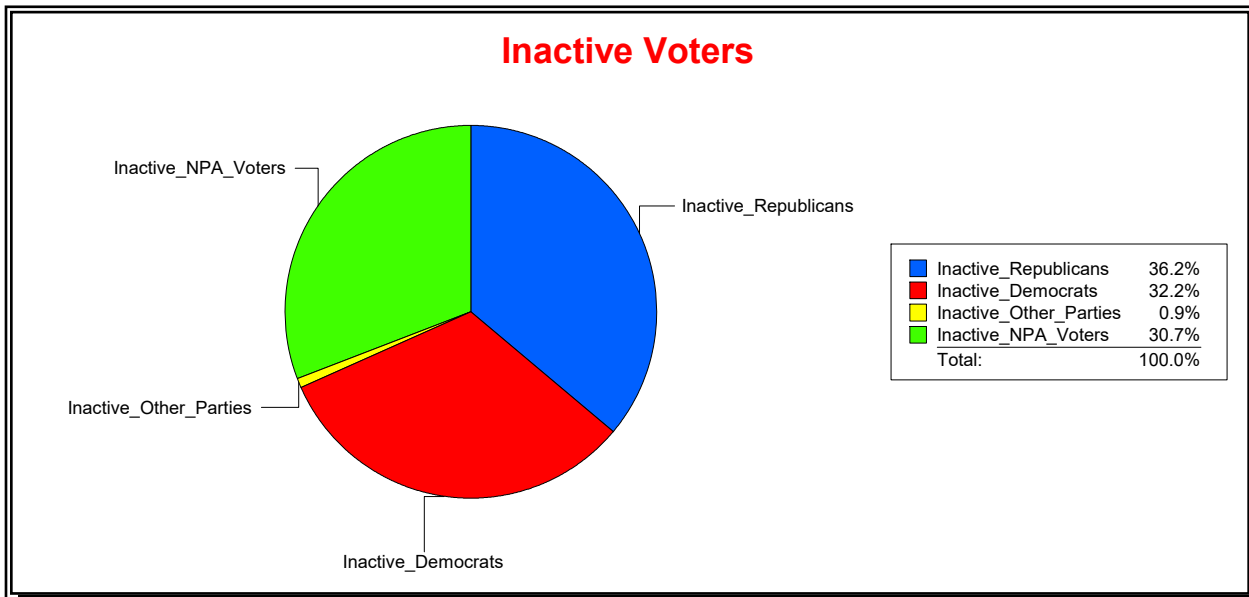

Ron Turner

Supervisor of Elections

Sarasota County, FL

Date 5/3/2021

Time 10:20 AM

Graphs of District Registration

District	Active Registered Voters					Inactive Voters				
	Total	Dems	Reps	NonP	Other	Total	Dems	Reps	NonP	Other
SCHOOL DIST 4	57,738	19,445	23,465	13,755	1,073	1,585	510	574	487	14