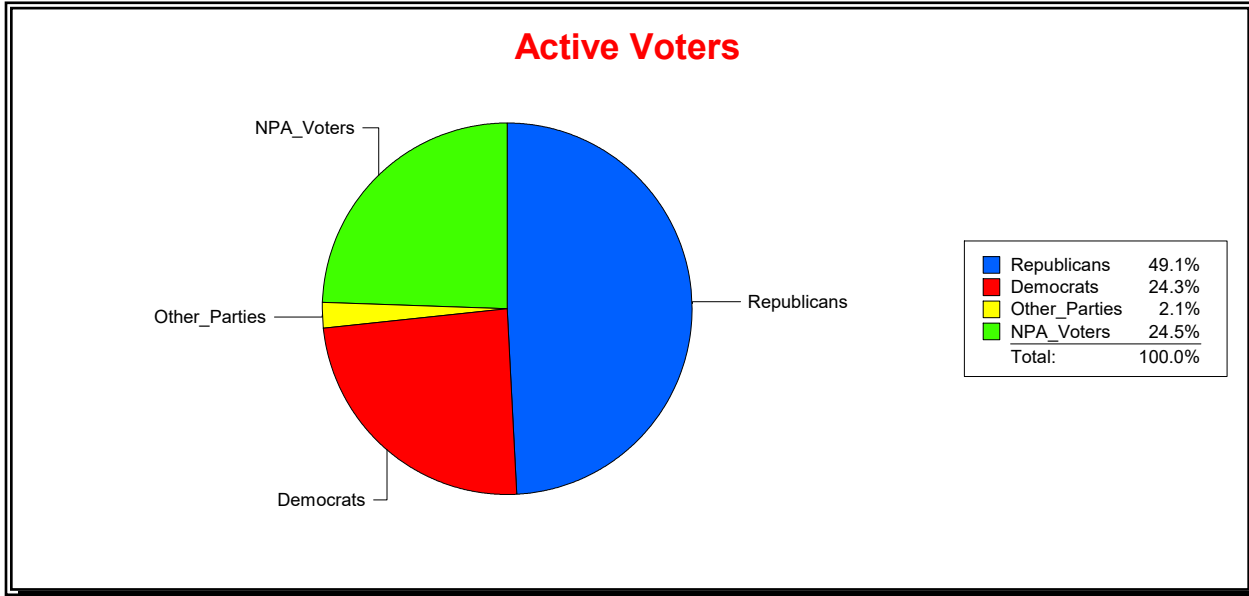

Ron Turner

Supervisor of Elections

Sarasota County, FL

Date 5/3/2021

Time 10:20 AM

Graphs of District Registration

Active Registered Voters

Inactive Voters

<u>District</u>	<u>Total</u>	<u>Dems</u>	<u>Reps</u>	<u>NonP</u>	<u>Other</u>	<u>Total</u>	<u>Dems</u>	<u>Reps</u>	<u>NonP</u>	<u>Other</u>
WEST VILLAGES CDD	6,524	1,587	3,205	1,598	134	66	13	34	18	1