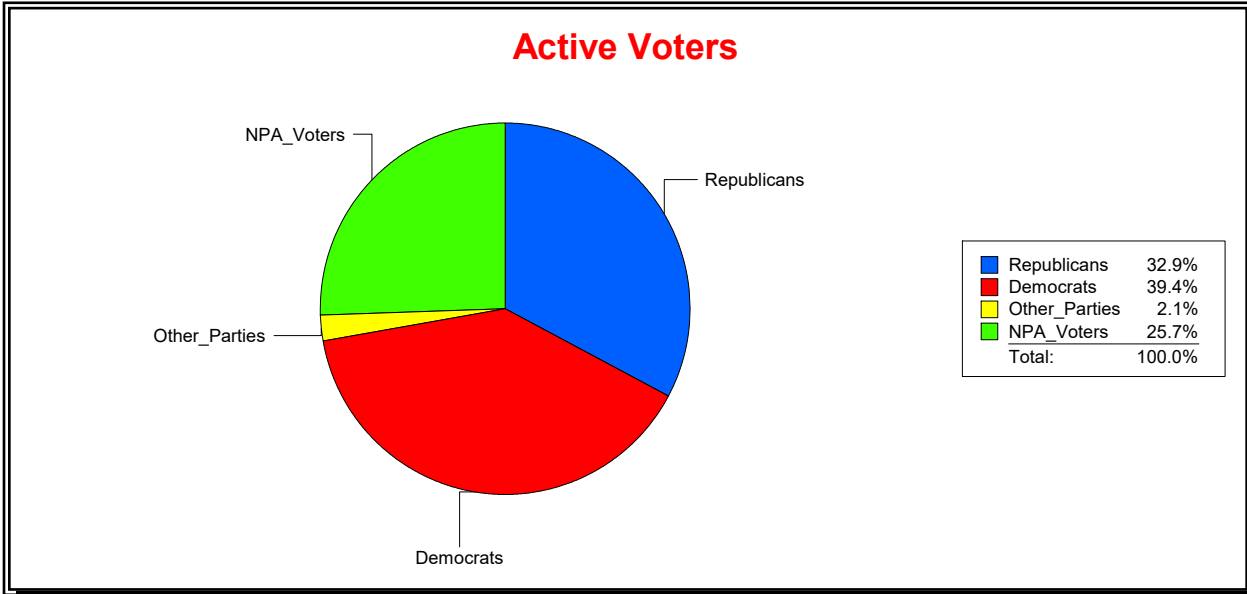

Ron Turner

Supervisor of Elections

Sarasota County, FL

Date 5/3/2021

Time 10:20 AM

Graphs of District Registration

Active Registered Voters

Inactive Voters

District	Total	Dems	Reps	NonP	Other	Total	Dems	Reps	NonP	Other
SARASOTA DIST 3	11,100	4,371	3,649	2,848	232	399	143	119	132	5