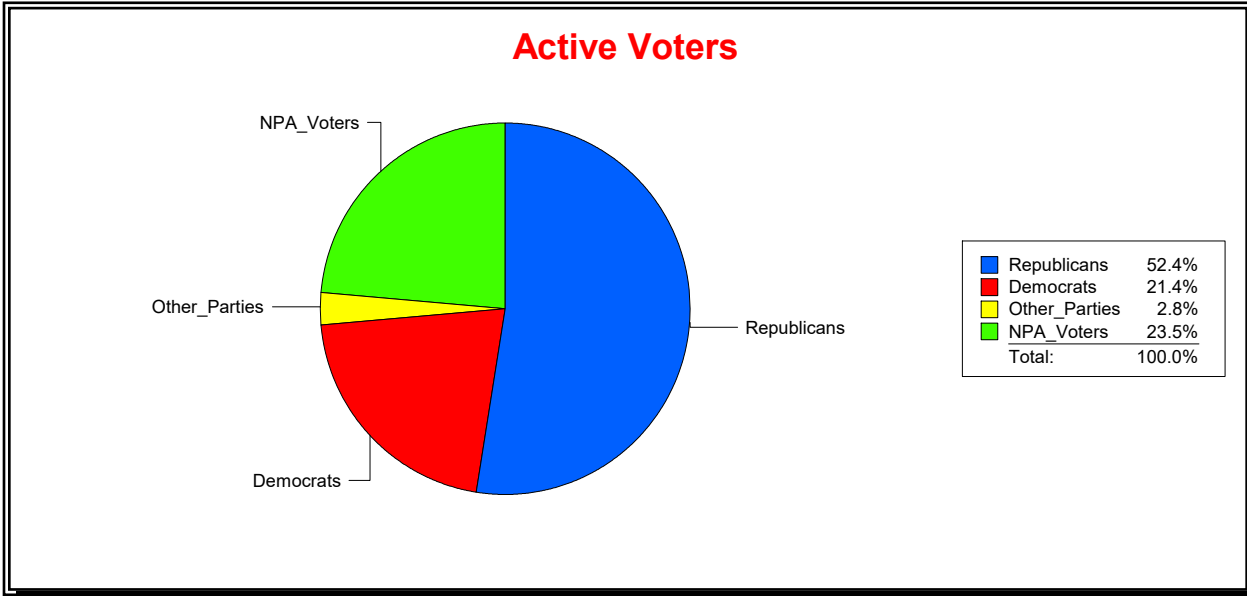

District	Total	Dems	Reps	NonP	Other	Total	Dems	Reps	NonP	Other
TOSCANA ISLES CDD	613	131	321	144	17	1	0	0	1	0

Ron Turner

Supervisor of Elections

Sarasota County, FL

Date 5/3/2021

Time 10:20 AM

Graphs of District Registration