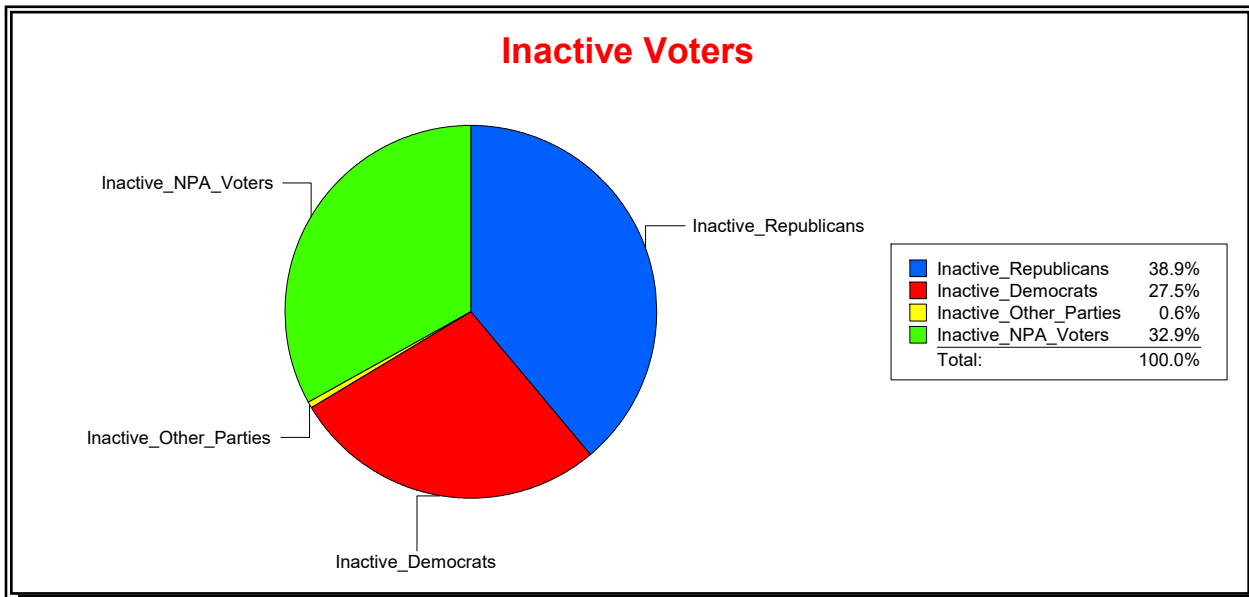

Ron Turner

Supervisor of Elections

Sarasota County, FL

Date 5/3/2021

Time 10:20 AM

Graphs of District Registration

Active Registered Voters

Inactive Voters

District	Total	Dems	Reps	NonP	Other	Total	Dems	Reps	NonP	Other
HOSPITAL BOARD SOUTH	122,412	32,679	53,520	34,078	2,135	3,785	1,041	1,473	1,247	24