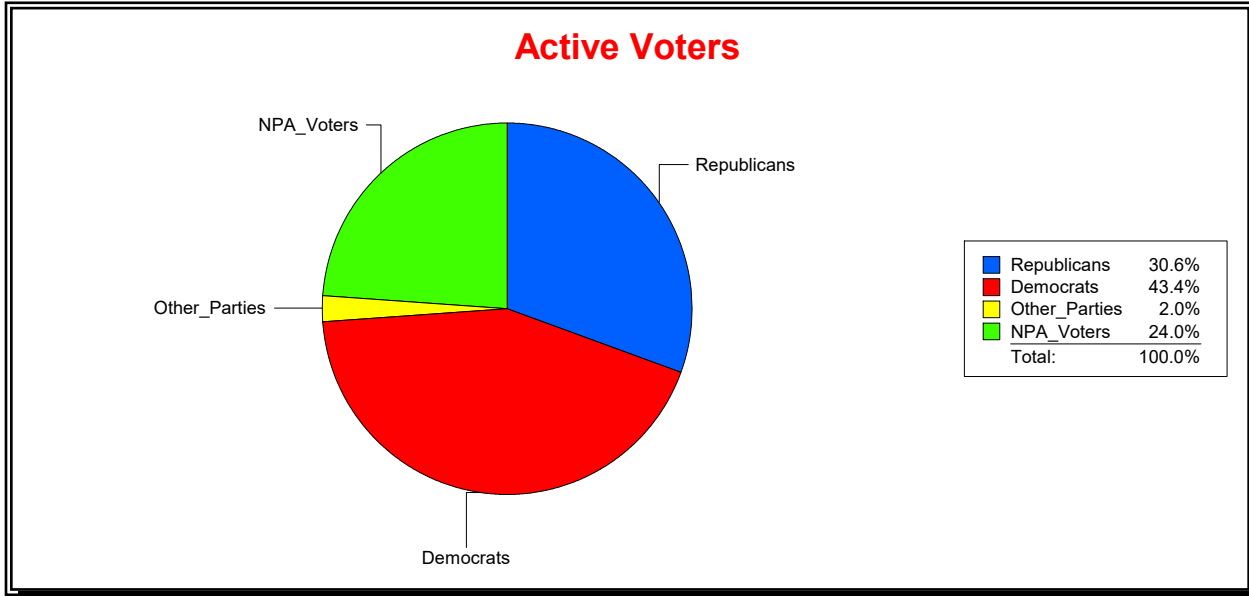

Sarasota County, FL

Date 5/3/2021

Time 10:20 AM

Graphs of District Registration

Active Registered Voters

Inactive Voters

<u>District</u>	<u>Total</u>	<u>Dems</u>	<u>Reps</u>	<u>NonP</u>	<u>Other</u>	<u>Total</u>	<u>Dems</u>	<u>Reps</u>	<u>NonP</u>	<u>Other</u>
SARASOTA DIST	39,678	17,227	12,141	9,504	806	1,299	526	346	417	10