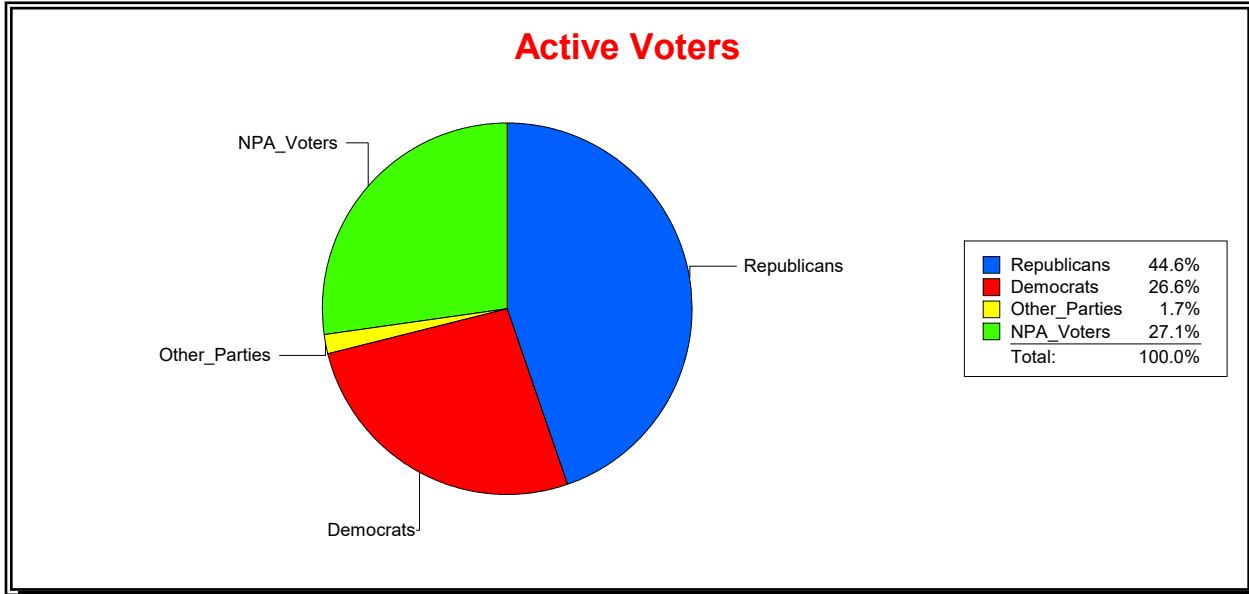

Ron Turner

Supervisor of Elections

Sarasota County, FL

Date 5/3/2021

Time 10:20 AM

Graphs of District Registration

Active Registered Voters

Inactive Voters

District	Total	Dems	Reps	NonP	Other	Total	Dems	Reps	NonP	Other
17TH CONGRESS DIST	161,365	42,892	71,968	43,755	2,750	4,898	1,356	1,935	1,579	28