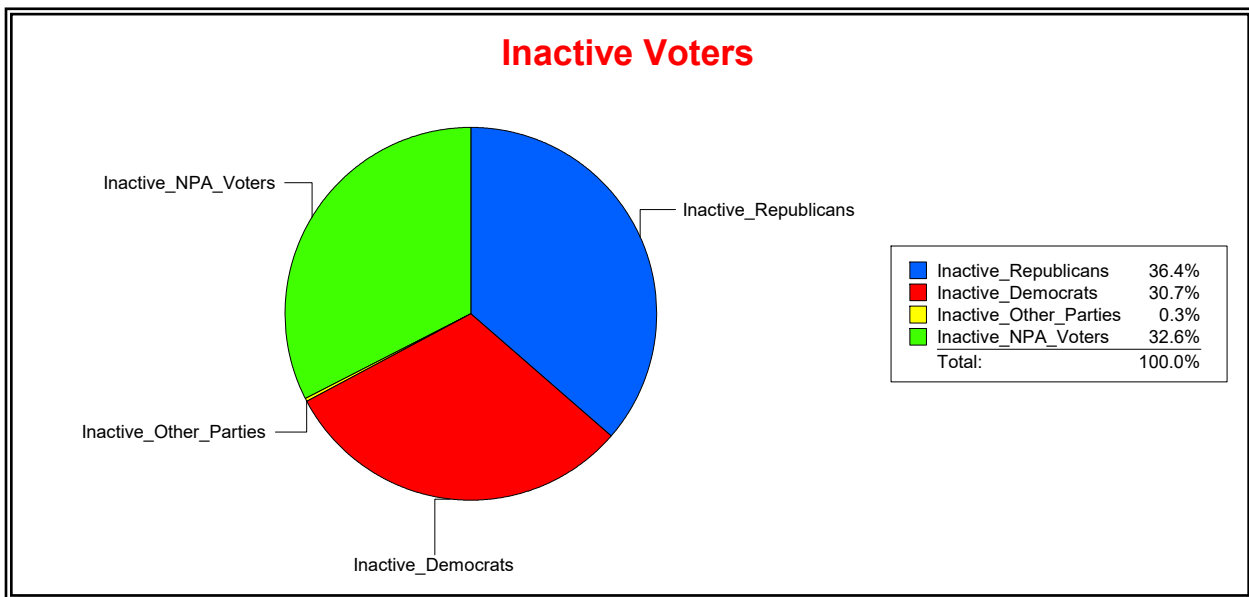

Ron Turner

Supervisor of Elections

Sarasota County, FL

Date 5/3/2021

Time 10:20 AM

Graphs of District Registration

Active Registered Voters

Inactive Voters

District	Total	Dems	Reps	NonP	Other	Total	Dems	Reps	NonP	Other
NORTH PORT DIST 4	9,185	2,621	3,860	2,572	132	365	112	133	119	1