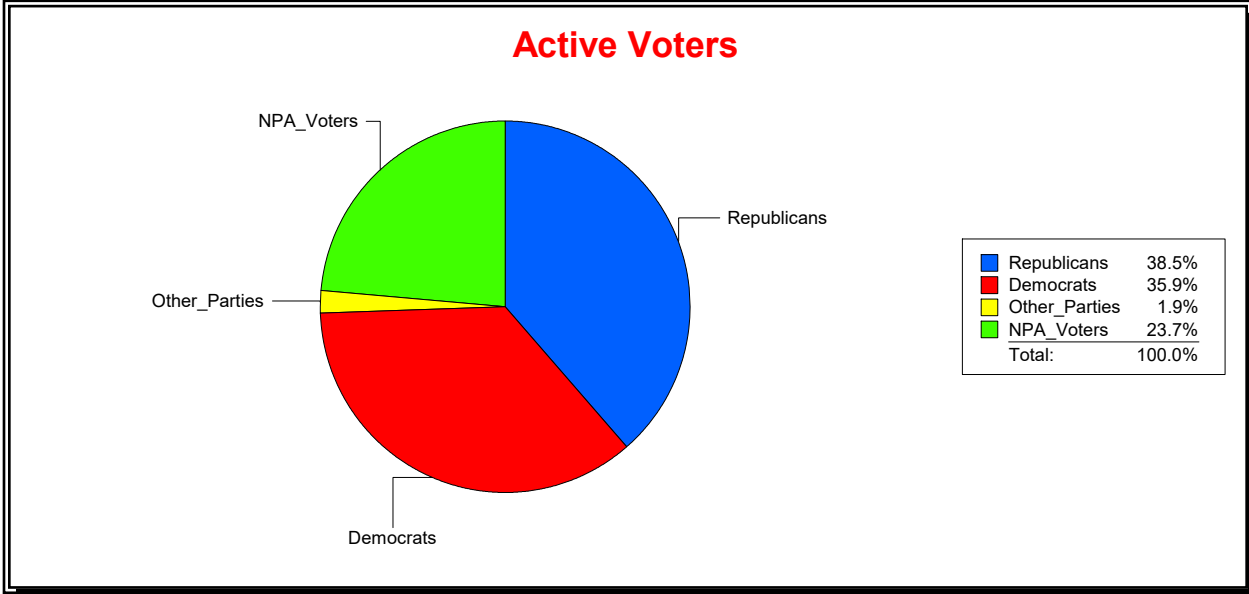

Ron Turner

Supervisor of Elections

Sarasota County, FL

Date 5/3/2021

Time 10:20 AM

Graphs of District Registration

Active Registered Voters

Inactive Voters

District	Total	Dems	Reps	NonP	Other	Total	Dems	Reps	NonP	Other
HOSPITAL BOARD NORTH	104,558	37,529	40,269	24,745	2,015	2,792	973	954	842	23