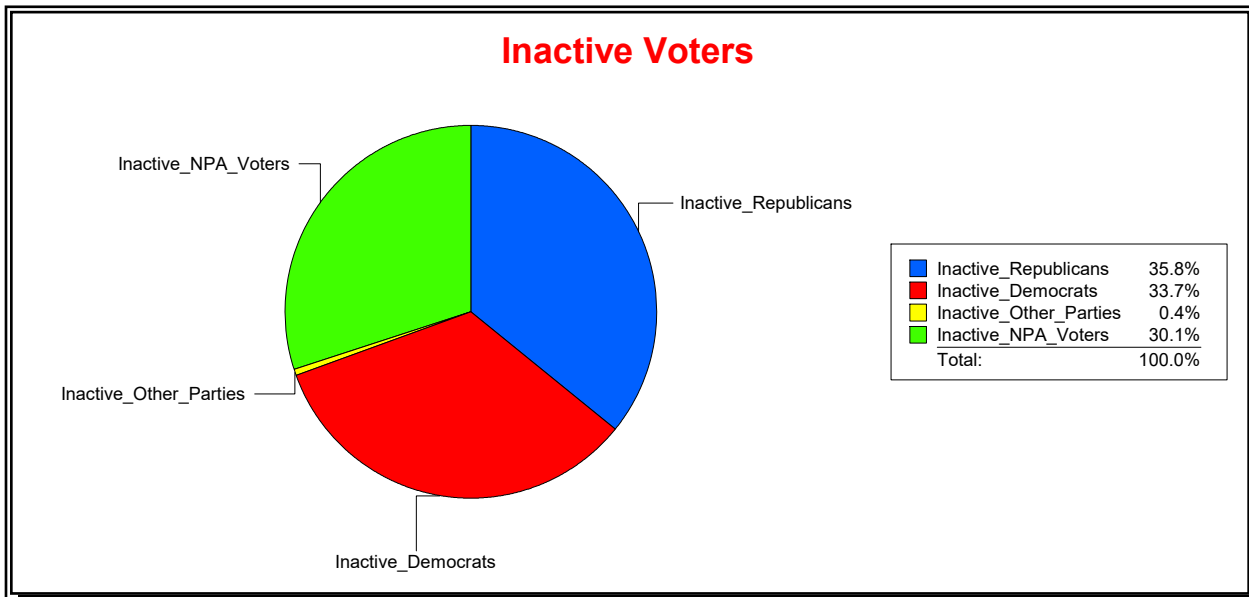

Ron Turner

Supervisor of Elections

Sarasota County, FL

Date 5/3/2021

Time 10:20 AM

Graphs of District Registration

Active Registered Voters

Inactive Voters

District	Total	Dems	Reps	NonP	Other	Total	Dems	Reps	NonP	Other
STATE HOUSE DIST 71	20,686	7,527	8,322	4,430	407	519	175	186	156	2