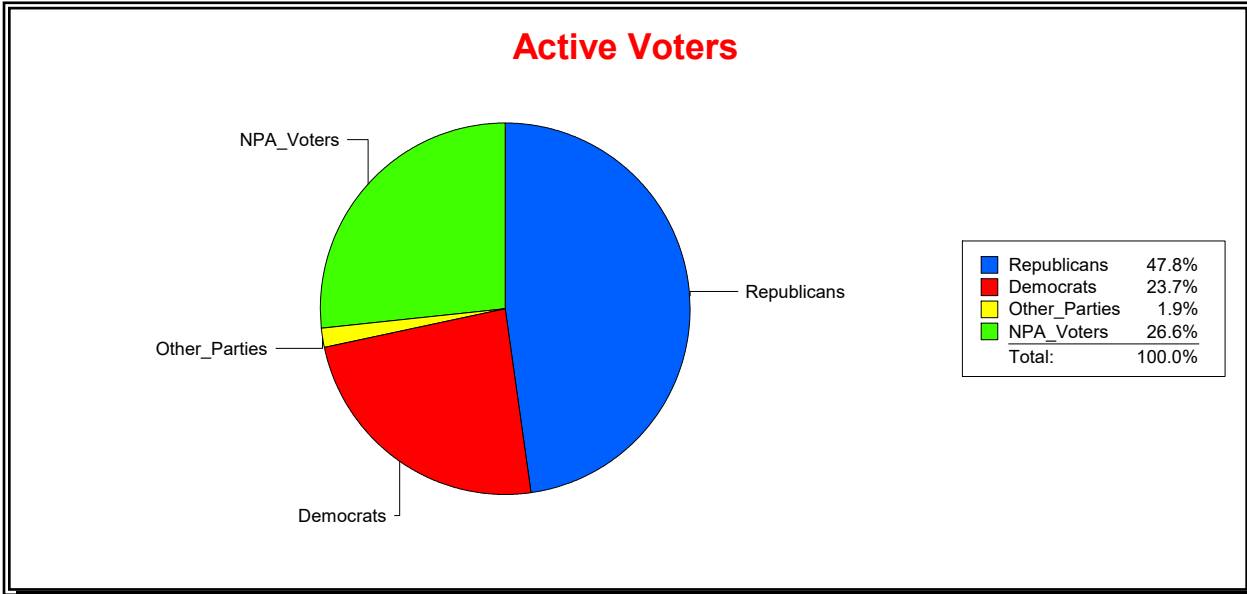

Ron Turner

Supervisor of Elections

Sarasota County, FL

Date 5/3/2021

Time 10:20 AM

Graphs of District Registration

Active Registered Voters

Inactive Voters

District	Total	Dems	Reps	NonP	Other	Total	Dems	Reps	NonP	Other
WOODLANDS CDD	1,328	315	635	353	25	14	3	6	5	0