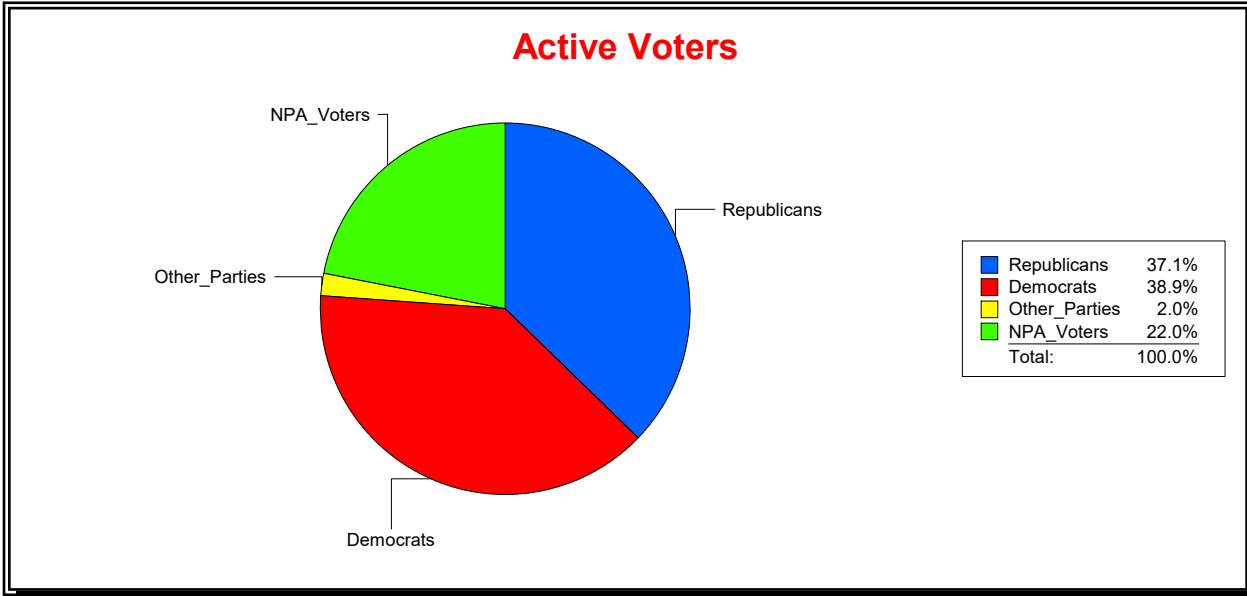

Ron Turner

Supervisor of Elections

Sarasota County, FL

Date 5/3/2021

Time 10:20 AM

Graphs of District Registration

Active Registered Voters

Inactive Voters

District	Total	Dems	Reps	NonP	Other	Total	Dems	Reps	NonP	Other
SARASOTA DIST 2	16,957	6,600	6,291	3,725	341	476	178	161	135	2