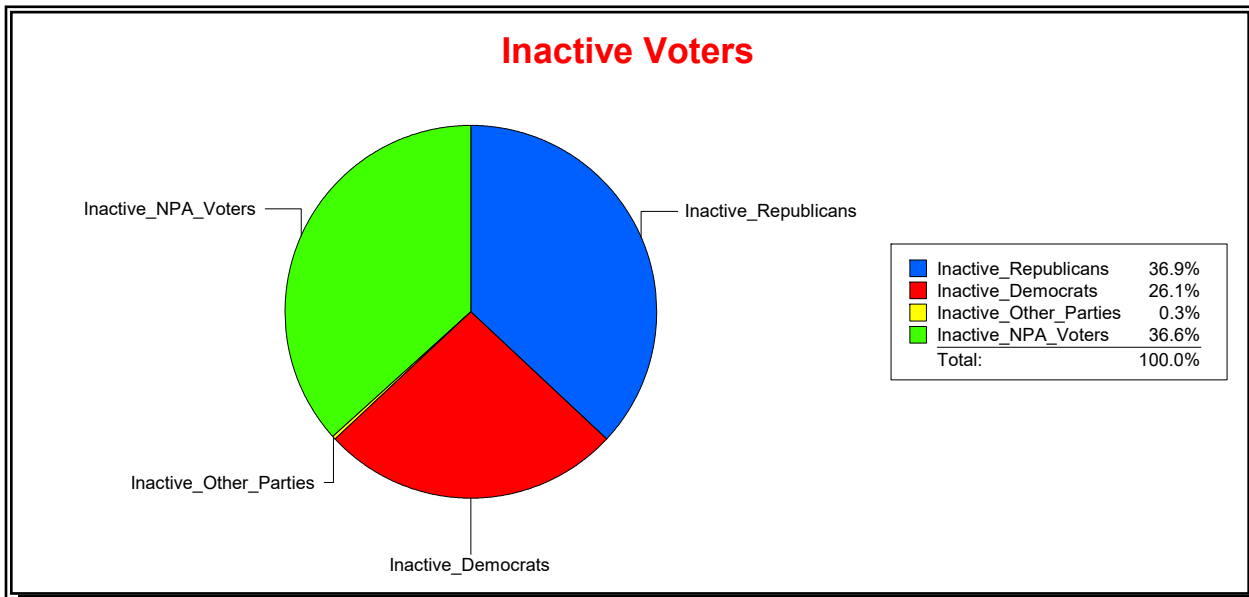

Ron Turner

Supervisor of Elections

Sarasota County, FL

Date 5/3/2021

Time 10:20 AM

Graphs of District Registration

Active Registered Voters

Inactive Voters

<u>District</u>	<u>Total</u>	<u>Dems</u>	<u>Reps</u>	<u>NonP</u>	<u>Other</u>	<u>Total</u>	<u>Dems</u>	<u>Reps</u>	<u>NonP</u>	<u>Other</u>
NORTH PORT DIST 2	11,486	2,874	4,888	3,480	244	295	77	109	108	1