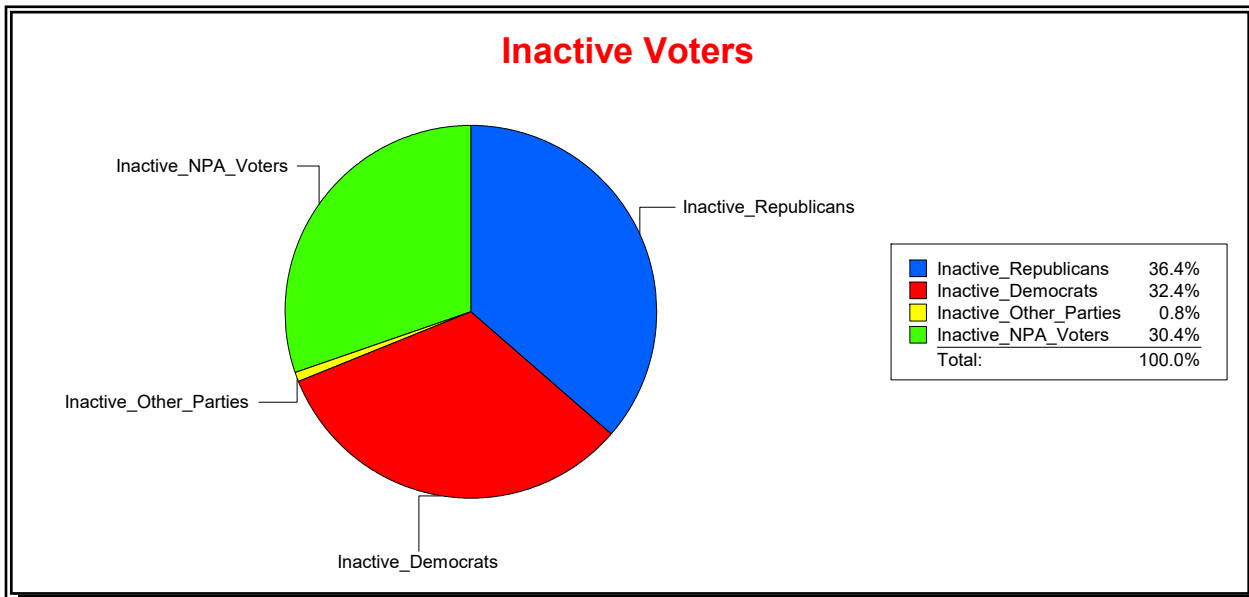

Ron Turner

Supervisor of Elections

Sarasota County, FL

Date 5/3/2021

Time 10:20 AM

Graphs of District Registration

Active Registered Voters

Inactive Voters

<u>District</u>	<u>Total</u>	<u>Dems</u>	<u>Reps</u>	<u>NonP</u>	<u>Other</u>	<u>Total</u>	<u>Dems</u>	<u>Reps</u>	<u>NonP</u>	<u>Other</u>
STATE HOUSE DIST 72	131,696	43,997	52,929	32,267	2,503	3,532	1,144	1,285	1,073	30