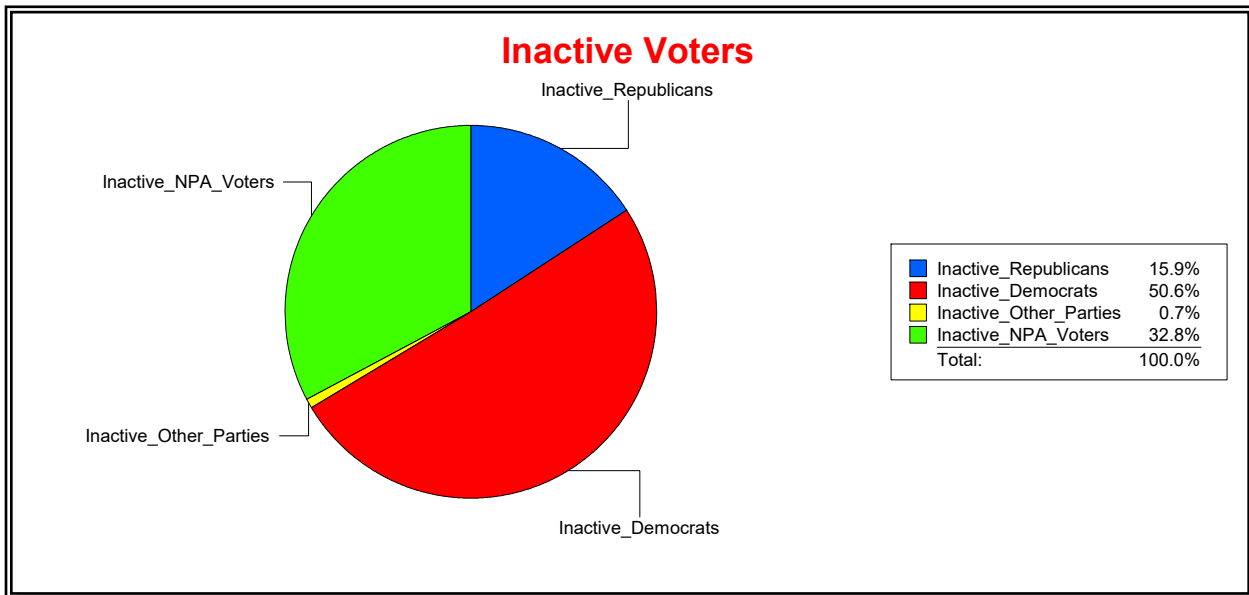

Ron Turner

Supervisor of Elections

Sarasota County, FL

Date 5/3/2021

Time 10:20 AM

Graphs of District Registration

Active Registered Voters

Inactive Voters

<u>District</u>	<u>Total</u>	<u>Dems</u>	<u>Reps</u>	<u>NonP</u>	<u>Other</u>	<u>Total</u>	<u>Dems</u>	<u>Reps</u>	<u>NonP</u>	<u>Other</u>
STATE HOUSE DIST 70	12,593	7,095	2,239	3,053	206	427	216	68	140	3