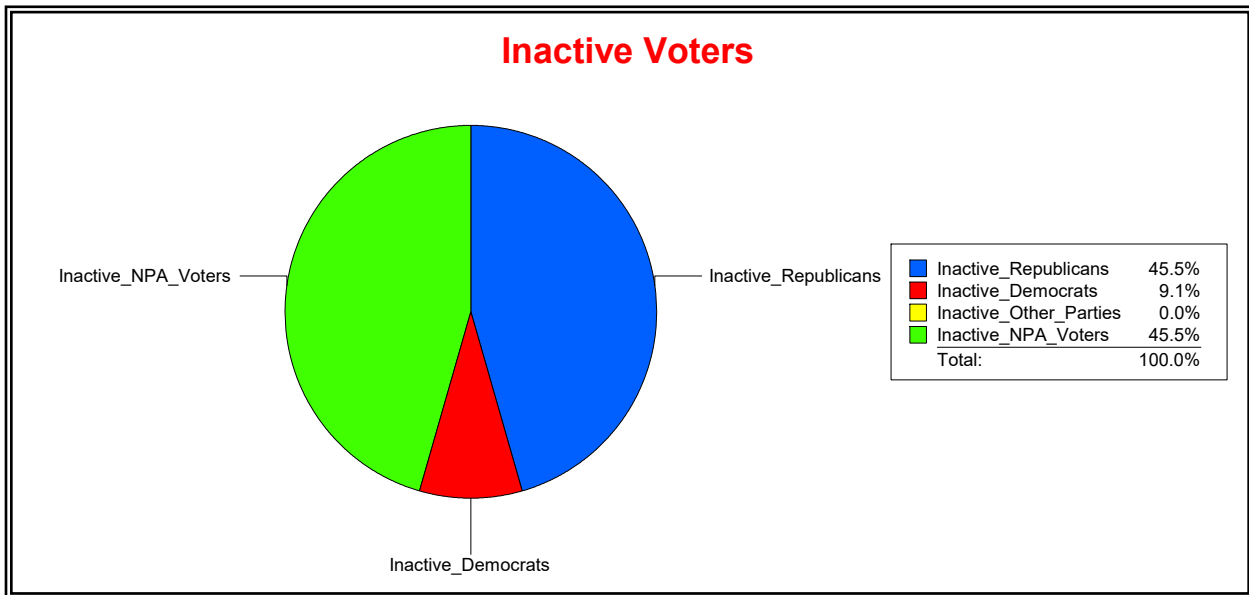

District	Total	Dems	Reps	NonP	Other	Total	Dems	Reps	NonP	Other
LONGBOAT KEY 4	431	140	208	76	7	11	1	5	5	0

Ron Turner

Supervisor of Elections

Sarasota County, FL

Date 5/3/2021

Time 10:20 AM

Graphs of District Registration