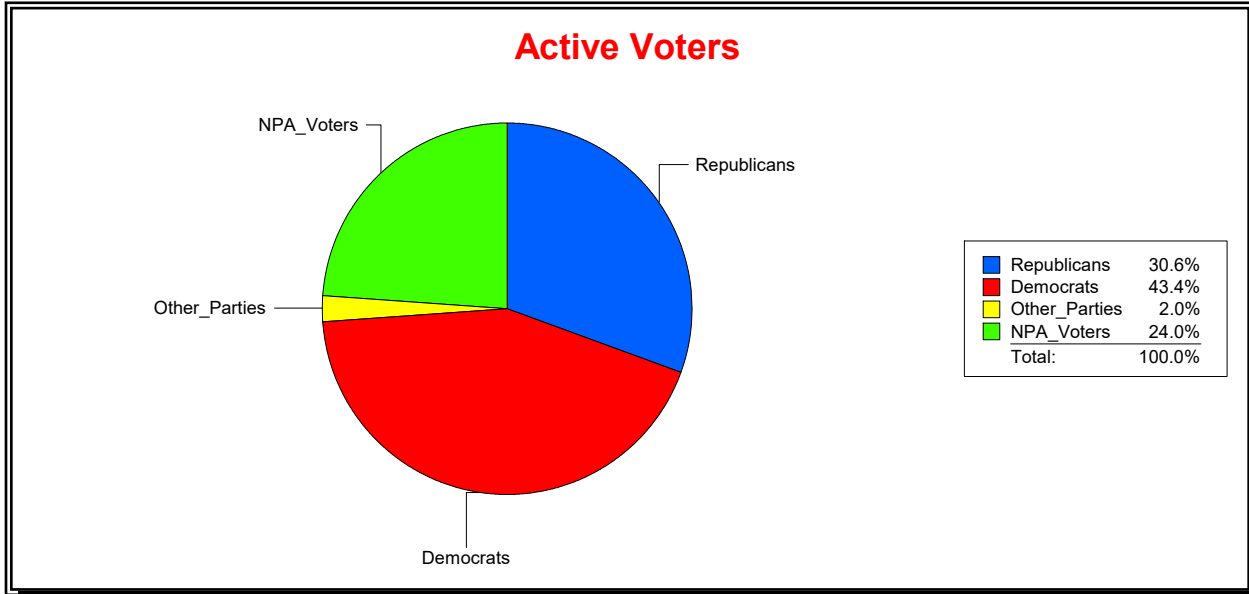

Supervisor of Elections

Sarasota County, FL

Date 5/3/2021

Time 10:20 AM

Graphs of District Registration

Active Registered Voters

Inactive Voters

<u>District</u>	<u>Total</u>	<u>Dems</u>	<u>Reps</u>	<u>NonP</u>	<u>Other</u>	<u>Total</u>	<u>Dems</u>	<u>Reps</u>	<u>NonP</u>	<u>Other</u>
SARASOTA	39,678	17,227	12,141	9,504	806	1,299	526	346	417	10