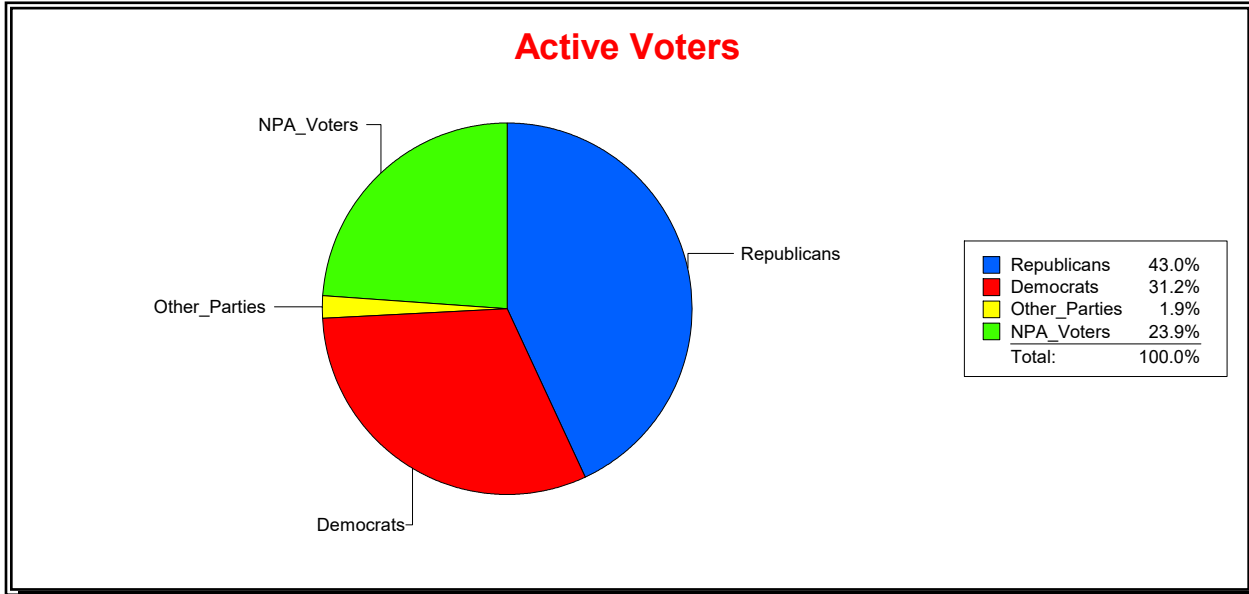

Ron Turner

Supervisor of Elections

Sarasota County, FL

Date 5/3/2021

Time 10:20 AM

Graphs of District Registration

Active Registered Voters

Inactive Voters

<u>District</u>	<u>Total</u>	<u>Dems</u>	<u>Reps</u>	<u>NonP</u>	<u>Other</u>	<u>Total</u>	<u>Dems</u>	<u>Reps</u>	<u>NonP</u>	<u>Other</u>
CNTY COMM DIST 1	70,206	21,892	30,165	16,800	1,349	1,793	552	718	509	14