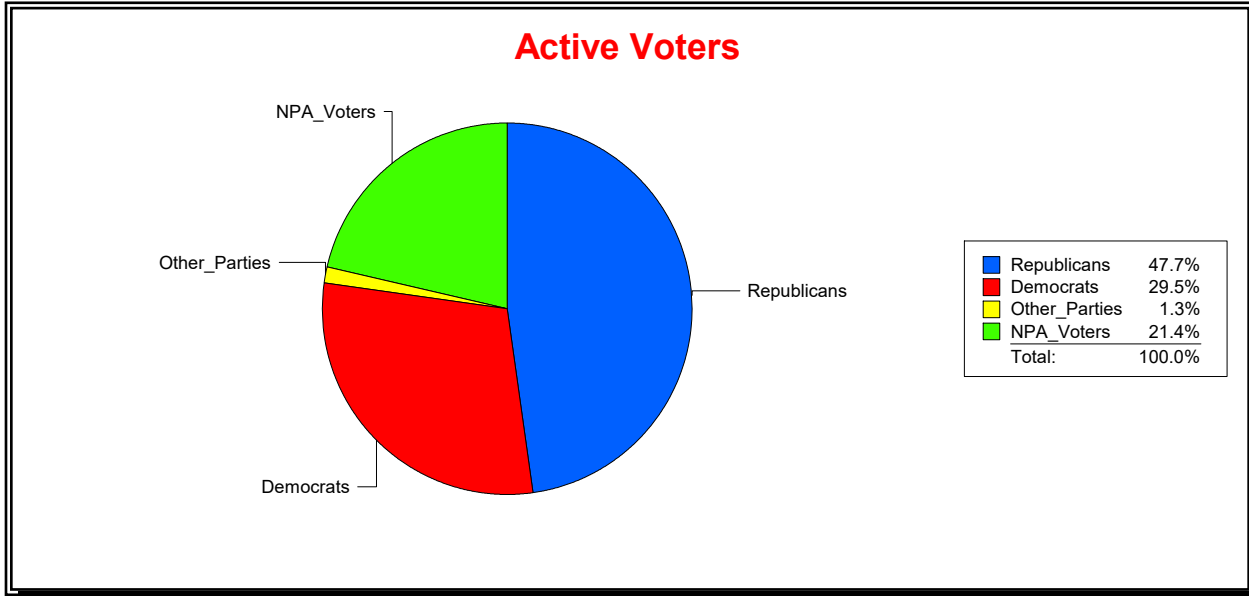

Ron Turner

Supervisor of Elections

Sarasota County, FL

Date 5/3/2021

Time 10:20 AM

Graphs of District Registration

Active Registered Voters

Inactive Voters

District	Total	Dems	Reps	NonP	Other	Total	Dems	Reps	NonP	Other
LONGBOAT KEY 3	1,496	442	714	320	20	18	9	9	0	0