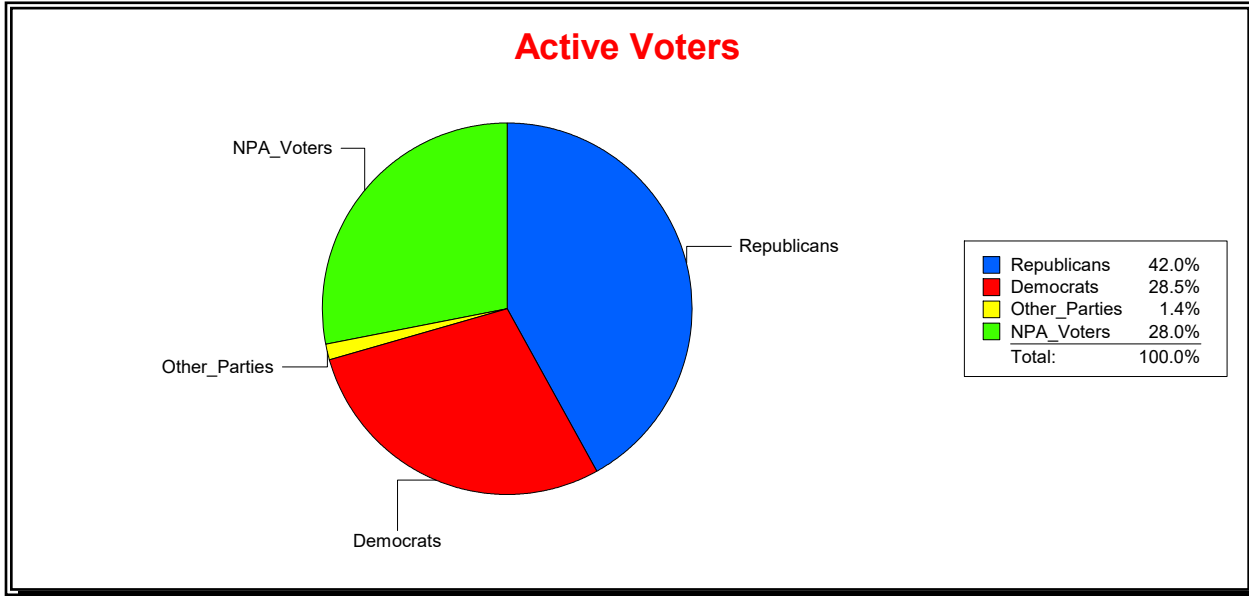

Ron Turner

Supervisor of Elections

Sarasota County, FL

Date 5/3/2021

Time 10:20 AM

Graphs of District Registration

Active Registered Voters

Inactive Voters

<u>District</u>	<u>Total</u>	<u>Dems</u>	<u>Reps</u>	<u>NonP</u>	<u>Other</u>	<u>Total</u>	<u>Dems</u>	<u>Reps</u>	<u>NonP</u>	<u>Other</u>
NORTH PORT 4	9,185	2,621	3,860	2,572	132	365	112	133	119	1