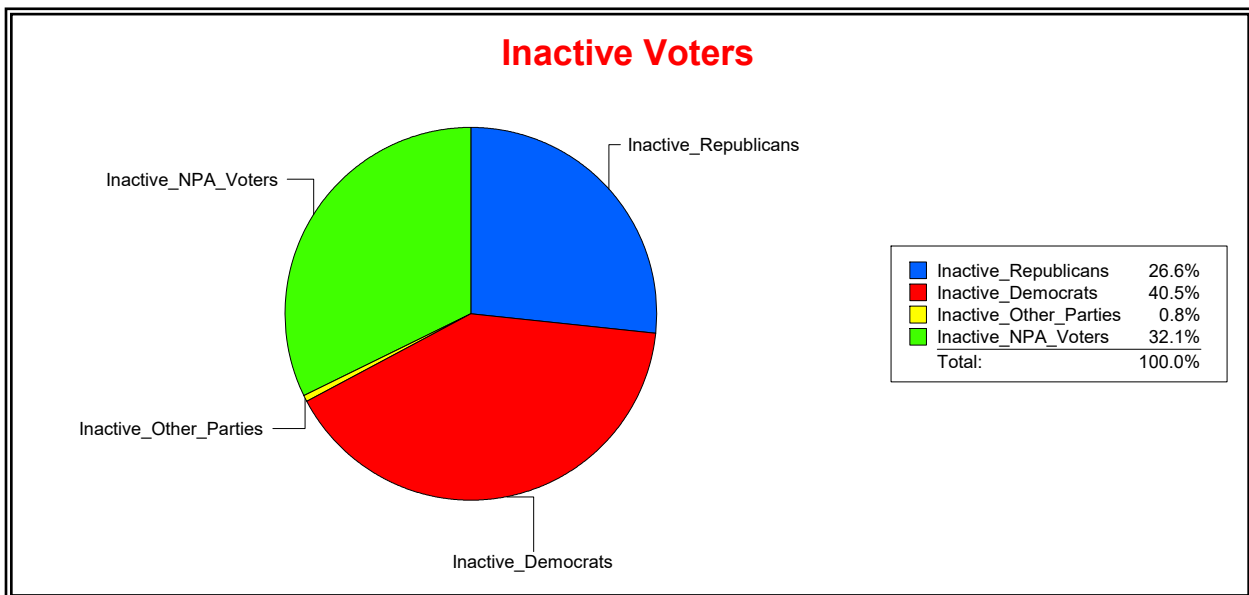

Supervisor of Elections

Sarasota County, FL

Date 5/3/2021

Time 10:20 AM

Graphs of District Registration

Active Registered Voters

Inactive Voters

<u>District</u>	<u>Total</u>	<u>Dems</u>	<u>Reps</u>	<u>NonP</u>	<u>Other</u>	<u>Total</u>	<u>Dems</u>	<u>Reps</u>	<u>NonP</u>	<u>Other</u>
SARASOTA	39,678	17,227	12,141	9,504	806	1,299	526	346	417	10