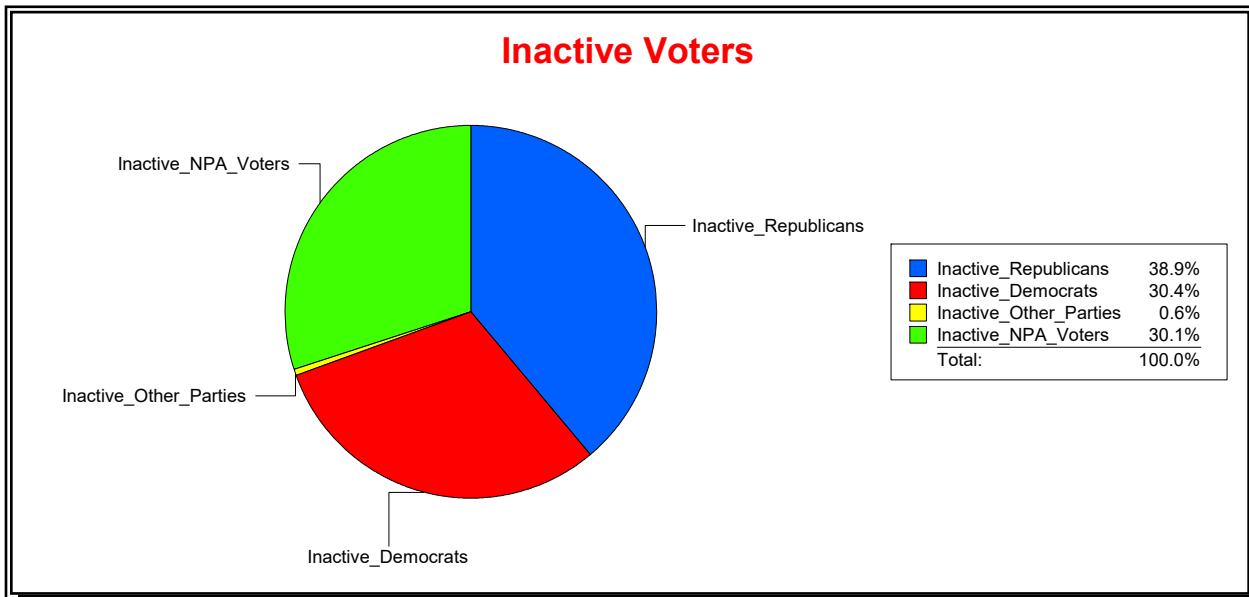

Ron Turner

Supervisor of Elections

Sarasota County, FL

Date 5/3/2021

Time 10:20 AM

Graphs of District Registration

Active Registered Voters

Inactive Voters

District	Total	Dems	Reps	NonP	Other	Total	Dems	Reps	NonP	Other
HOSPITAL BOARD CENTRAL	117,137	35,376	51,226	28,466	2,069	3,069	934	1,193	923	19