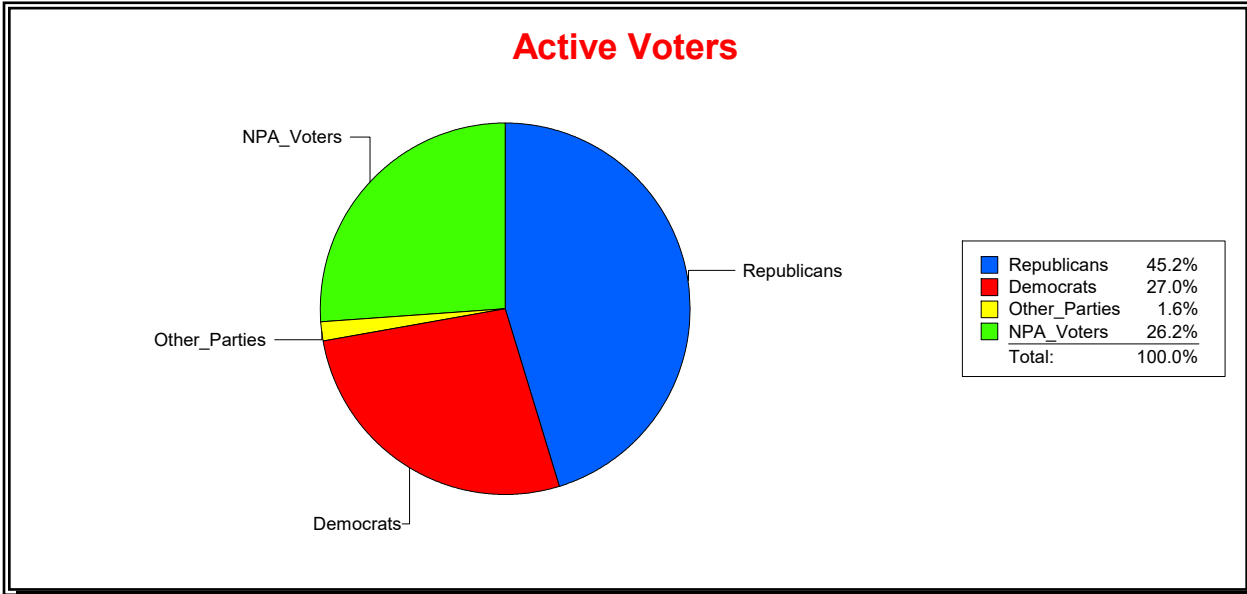

Ron Turner

Supervisor of Elections

Sarasota County, FL

Date 5/3/2021

Time 10:20 AM

Graphs of District Registration

Active Registered Voters

Inactive Voters

<u>District</u>	<u>Total</u>	<u>Dems</u>	<u>Reps</u>	<u>NonP</u>	<u>Other</u>	<u>Total</u>	<u>Dems</u>	<u>Reps</u>	<u>NonP</u>	<u>Other</u>
CNTY COMM DIST 3	76,777	20,767	34,667	20,081	1,262	2,188	604	926	645	13