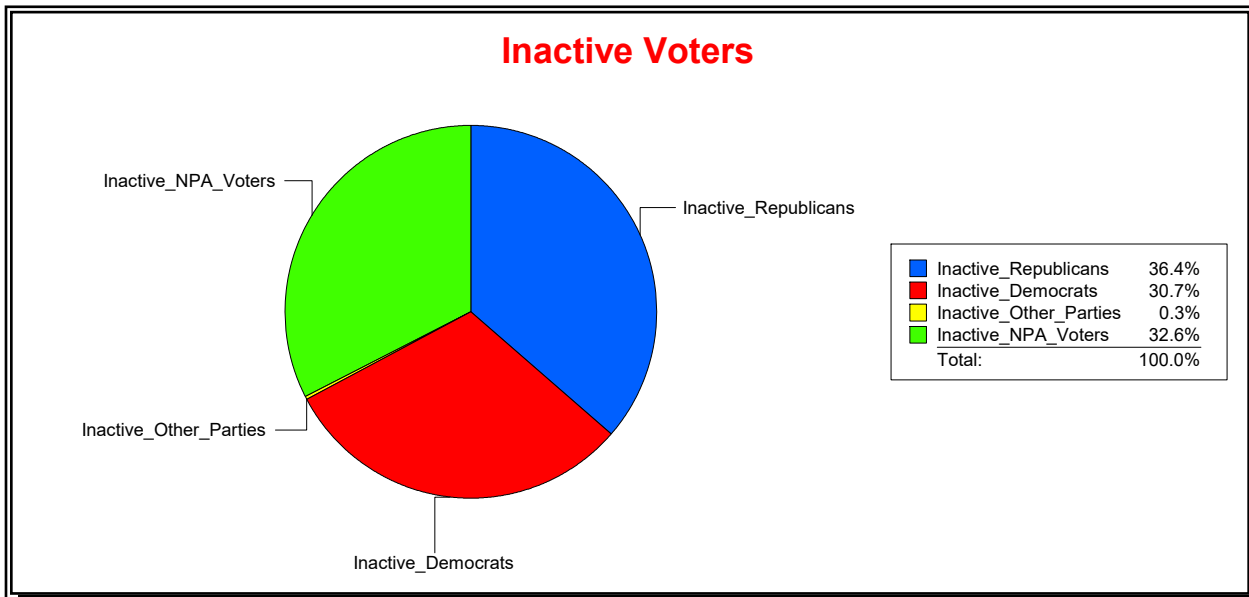

Ron Turner

Supervisor of Elections

Sarasota County, FL

Date 5/3/2021

Time 10:20 AM

Graphs of District Registration

Active Registered Voters

Inactive Voters

<u>District</u>	<u>Total</u>	<u>Dems</u>	<u>Reps</u>	<u>NonP</u>	<u>Other</u>	<u>Total</u>	<u>Dems</u>	<u>Reps</u>	<u>NonP</u>	<u>Other</u>
NORTH PORT 4	9,185	2,621	3,860	2,572	132	365	112	133	119	1