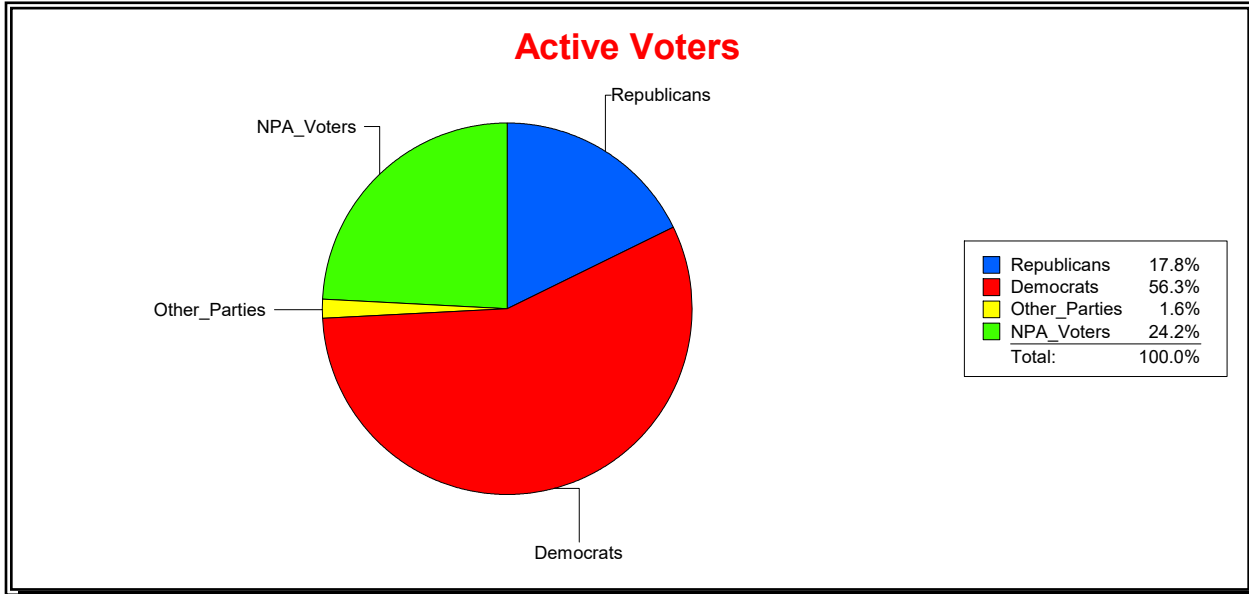

Ron Turner

Supervisor of Elections

Sarasota County, FL

Date 5/3/2021

Time 10:20 AM

Graphs of District Registration

Active Registered Voters

Inactive Voters

<u>District</u>	<u>Total</u>	<u>Dems</u>	<u>Reps</u>	<u>NonP</u>	<u>Other</u>	<u>Total</u>	<u>Dems</u>	<u>Reps</u>	<u>NonP</u>	<u>Other</u>
STATE HOUSE DIST 70	12,593	7,095	2,239	3,053	206	427	216	68	140	3