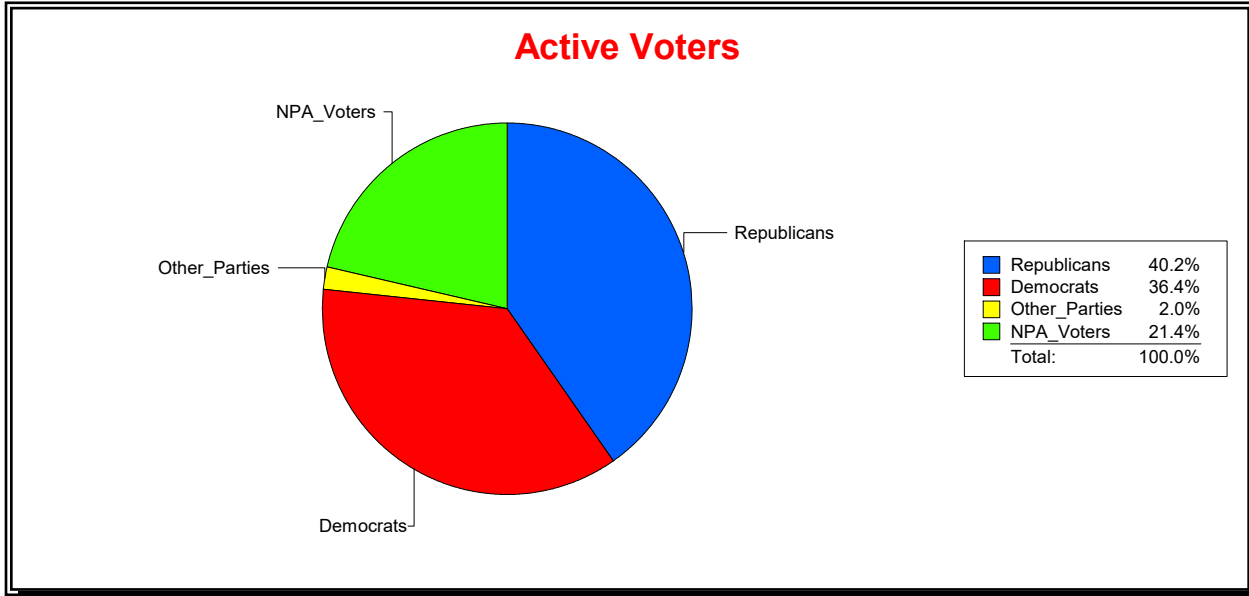

Ron Turner

Supervisor of Elections

Sarasota County, FL

Date 5/3/2021

Time 10:20 AM

Graphs of District Registration

Active Registered Voters

Inactive Voters

District	Total	Dems	Reps	NonP	Other	Total	Dems	Reps	NonP	Other
STATE HOUSE DIST 71	20,686	7,527	8,322	4,430	407	519	175	186	156	2