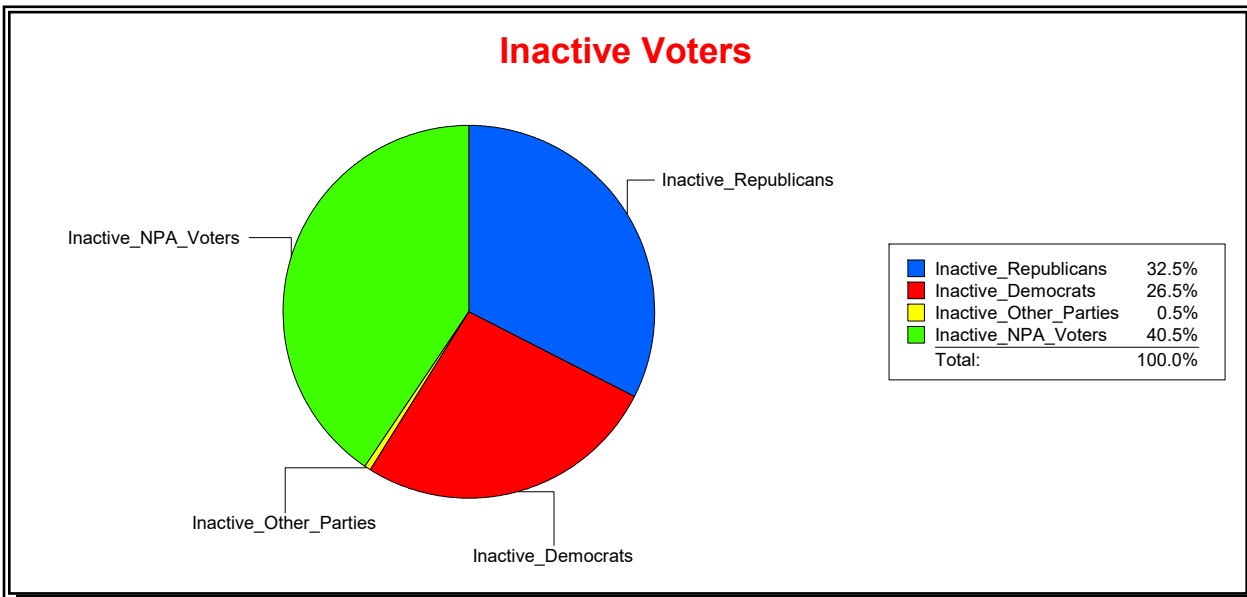

Ron Turner

Supervisor of Elections

Sarasota County, FL

Date 5/3/2021

Time 10:20 AM

Graphs of District Registration

Active Registered Voters

Inactive Voters

<u>District</u>	<u>Total</u>	<u>Dems</u>	<u>Reps</u>	<u>NonP</u>	<u>Other</u>	<u>Total</u>	<u>Dems</u>	<u>Reps</u>	<u>NonP</u>	<u>Other</u>
NORTH PORT 3	10,126	2,670	4,010	3,255	191	400	106	130	162	2