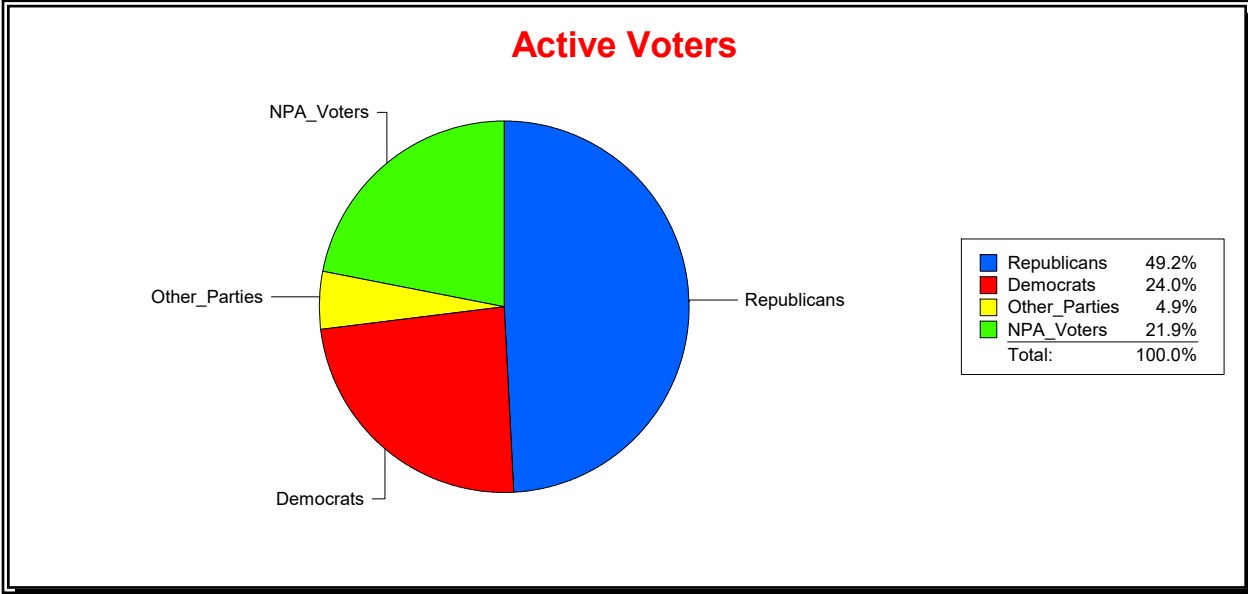

District	Total	Dems	Reps	NonP	Other	Total	Dems	Reps	NonP	Other
LAKWOOD RANCH CDD	962	231	473	211	47	0	0	0	0	0

Ron Turner

Supervisor of Elections

Sarasota County, FL

Date 5/3/2021

Time 10:20 AM

Graphs of District Registration