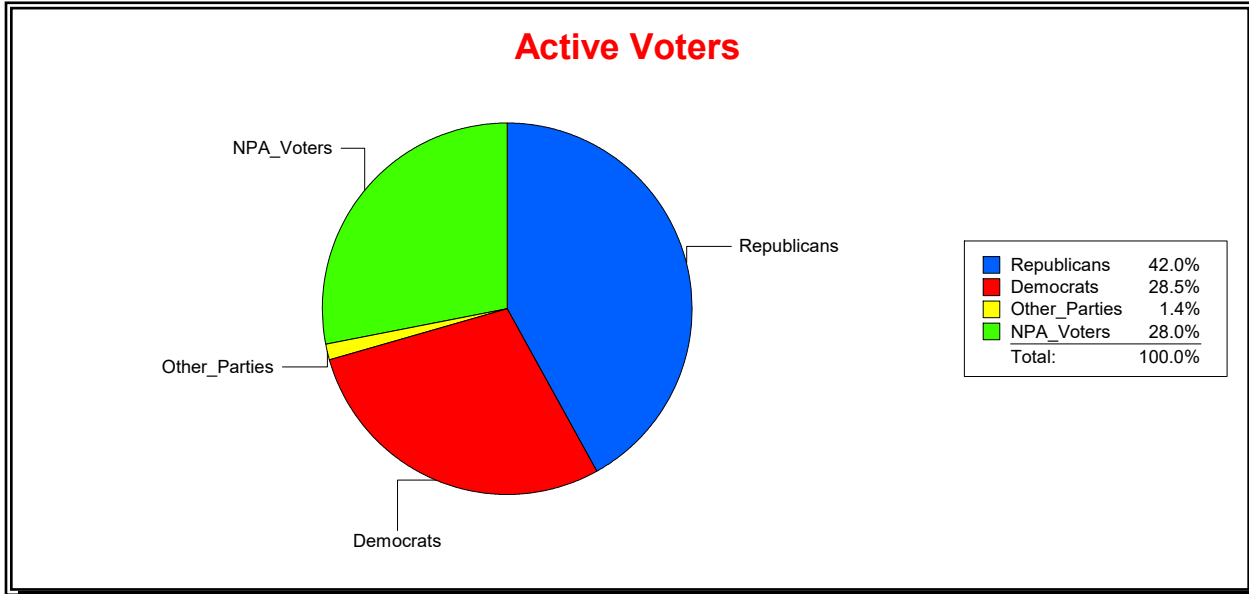

Ron Turner

Supervisor of Elections

Sarasota County, FL

Date 5/3/2021

Time 10:20 AM

Graphs of District Registration

Active Registered Voters

Inactive Voters

District	Total	Dems	Reps	NonP	Other	Total	Dems	Reps	NonP	Other
NORTH PORT DIST 4	9,185	2,621	3,860	2,572	132	365	112	133	119	1