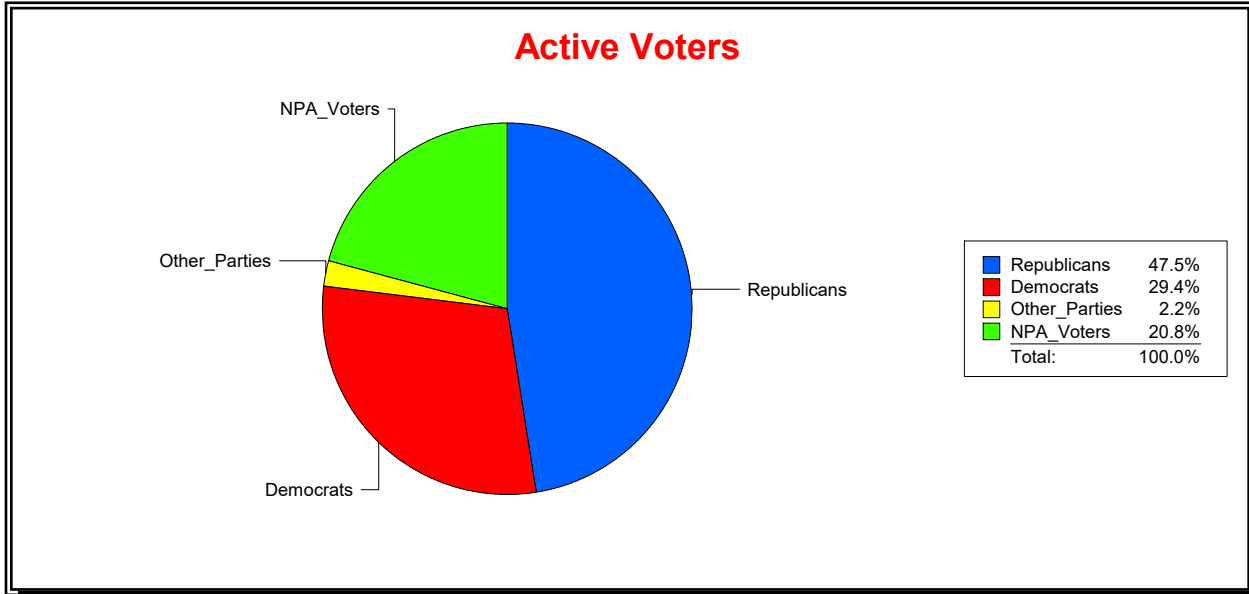

Ron Turner

Supervisor of Elections

Sarasota County, FL

Date 5/3/2021

Time 10:20 AM

Graphs of District Registration

Active Registered Voters

Inactive Voters

District	Total	Dems	Reps	NonP	Other	Total	Dems	Reps	NonP	Other
LONGBOAT KEY BEACH A	1,876	551	892	391	42	33	14	12	7	0