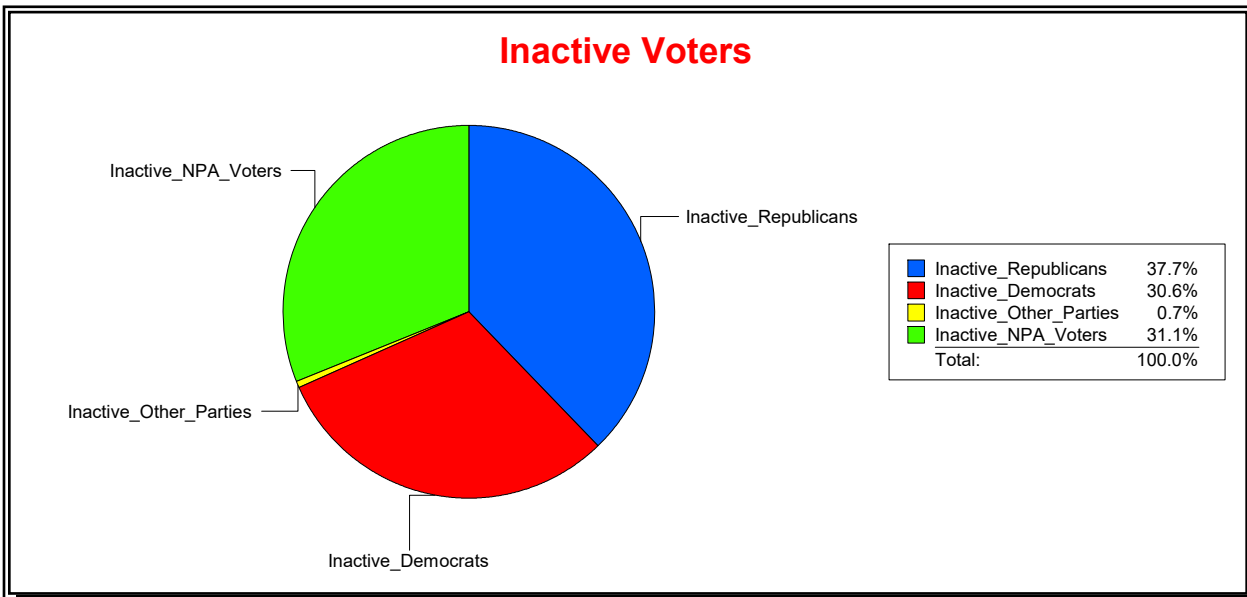

Ron Turner

Supervisor of Elections

Sarasota County, FL

Date 5/3/2021

Time 10:20 AM

Graphs of District Registration

Active Registered Voters

Inactive Voters

<u>District</u>	<u>Total</u>	<u>Dems</u>	<u>Reps</u>	<u>NonP</u>	<u>Other</u>	<u>Total</u>	<u>Dems</u>	<u>Reps</u>	<u>NonP</u>	<u>Other</u>
COUNTYWIDE	348,055	106,949	147,394	87,482	6,230	9,691	2,964	3,649	3,012	66