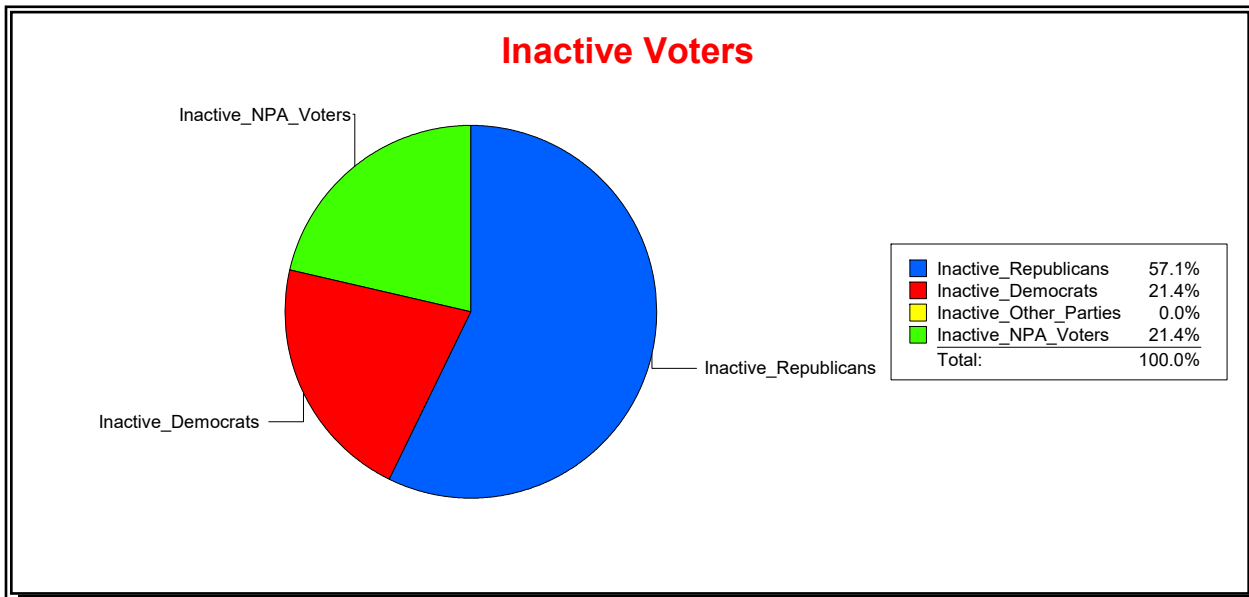

Ron Turner

Supervisor of Elections

Sarasota County, FL

Date 5/3/2021

Time 10:20 AM

Graphs of District Registration

Active Registered Voters

Inactive Voters

District	Total	Dems	Reps	NonP	Other	Total	Dems	Reps	NonP	Other
LONGBOAT KEY 1	1,484	343	801	306	34	14	3	8	3	0