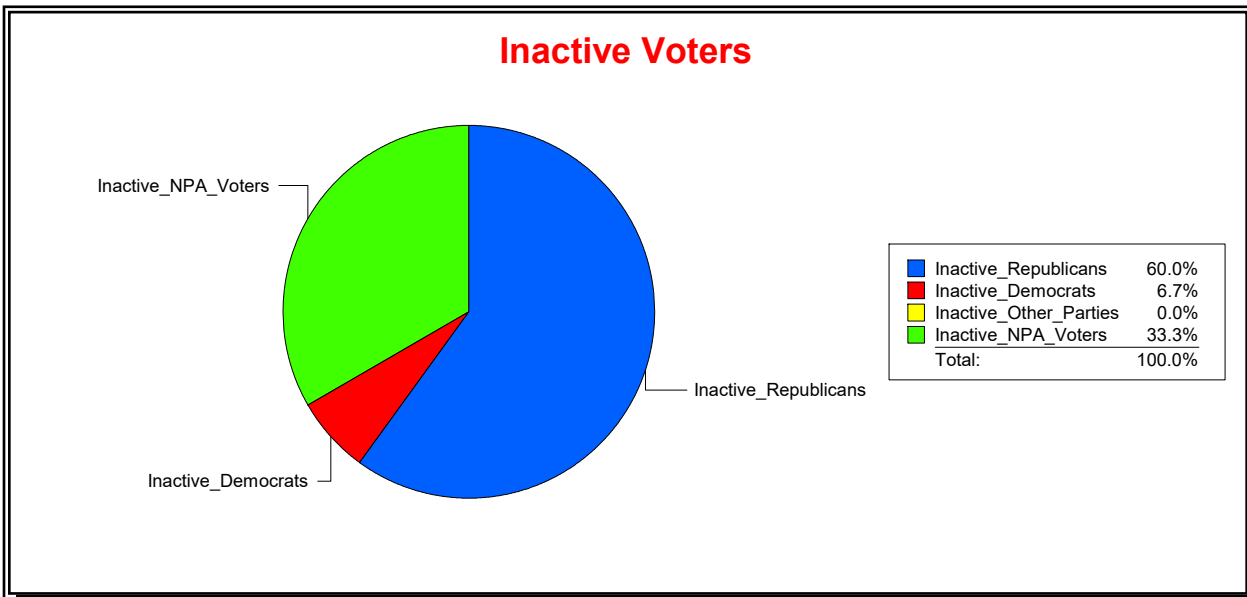

Supervisor of Elections

Sarasota County, FL

Date 5/3/2021

Time 10:20 AM

Graphs of District Registration

Active Registered Voters

Inactive Voters

District	Total	Dems	Reps	NonP	Other	Total	Dems	Reps	NonP	Other
GOLDEN GATE POINT	405	114	198	88	5	15	1	9	5	0