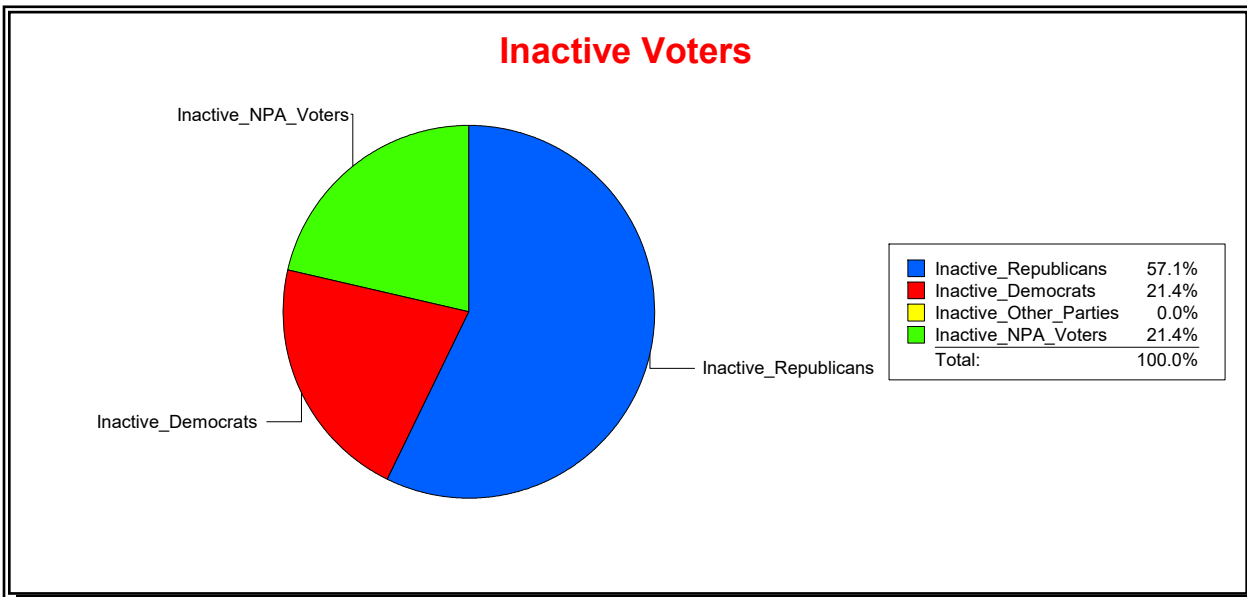

Supervisor of Elections

Sarasota County, FL

Date 5/3/2021

Time 10:20 AM

Graphs of District Registration

Active Registered Voters

Inactive Voters

District	Total	Dems	Reps	NonP	Other	Total	Dems	Reps	NonP	Other
LBK DISTRICT 1	1,484	343	801	306	34	14	3	8	3	0