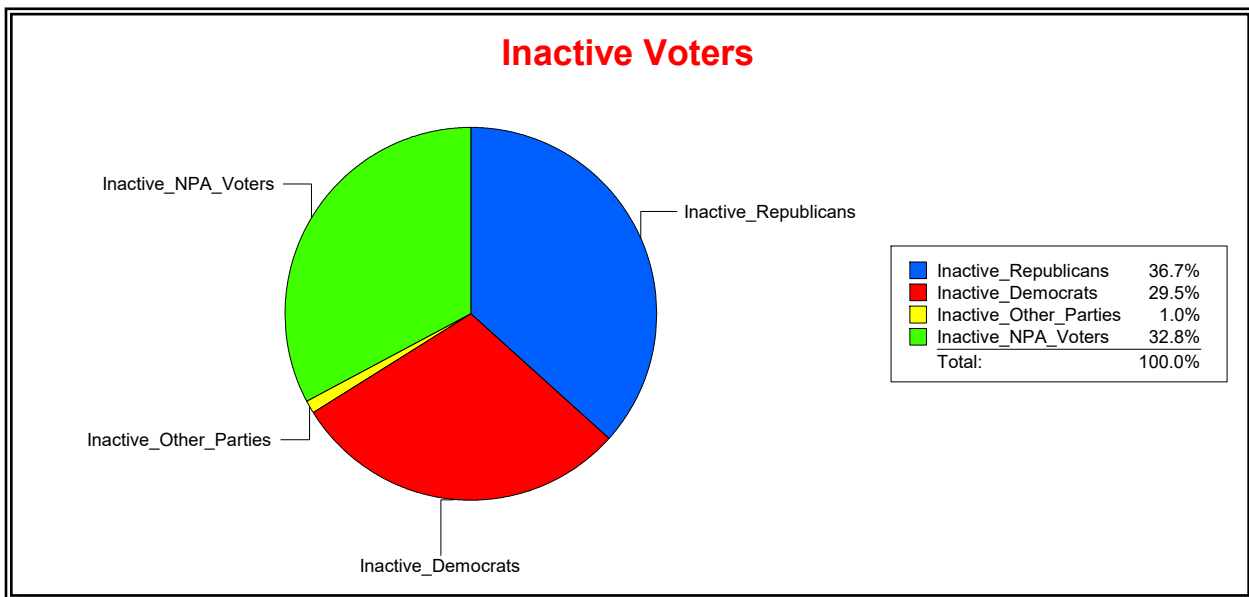

Ron Turner

Supervisor of Elections

Sarasota County, FL

Date 5/3/2021

Time 10:20 AM

Graphs of District Registration

Active Registered Voters

Inactive Voters

District	Total	Dems	Reps	NonP	Other	Total	Dems	Reps	NonP	Other
ENGLEWOOD FIRE DIST	13,690	3,587	6,219	3,653	231	305	90	112	100	3