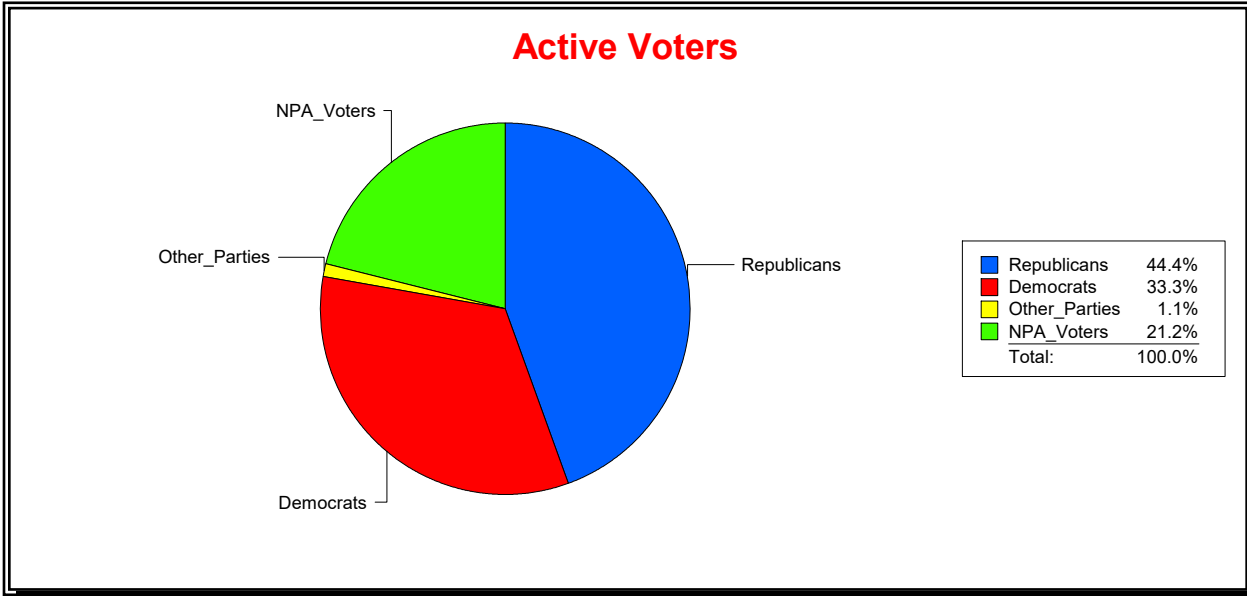

Ron Turner

Supervisor of Elections

Sarasota County, FL

Date 5/3/2021

Time 10:20 AM

Graphs of District Registration

Active Registered Voters

Inactive Voters

District	Total	Dems	Reps	NonP	Other	Total	Dems	Reps	NonP	Other
TR-PAR PK & REC DIST	534	178	237	113	6	23	7	9	7	0