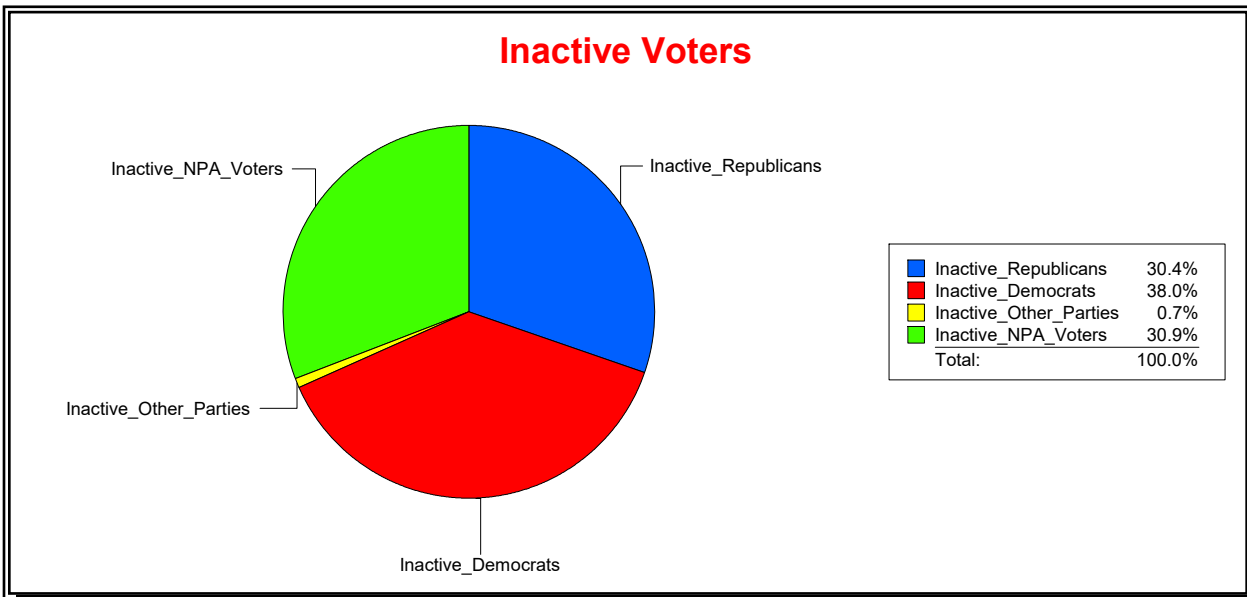

Ron Turner

Supervisor of Elections

Sarasota County, FL

Date 5/3/2021

Time 10:20 AM

Graphs of District Registration

Active Registered Voters

Inactive Voters

District	Total	Dems	Reps	NonP	Other	Total	Dems	Reps	NonP	Other
CNTY COMM DIST 2	61,772	24,596	21,646	14,361	1,169	1,766	671	537	545	13