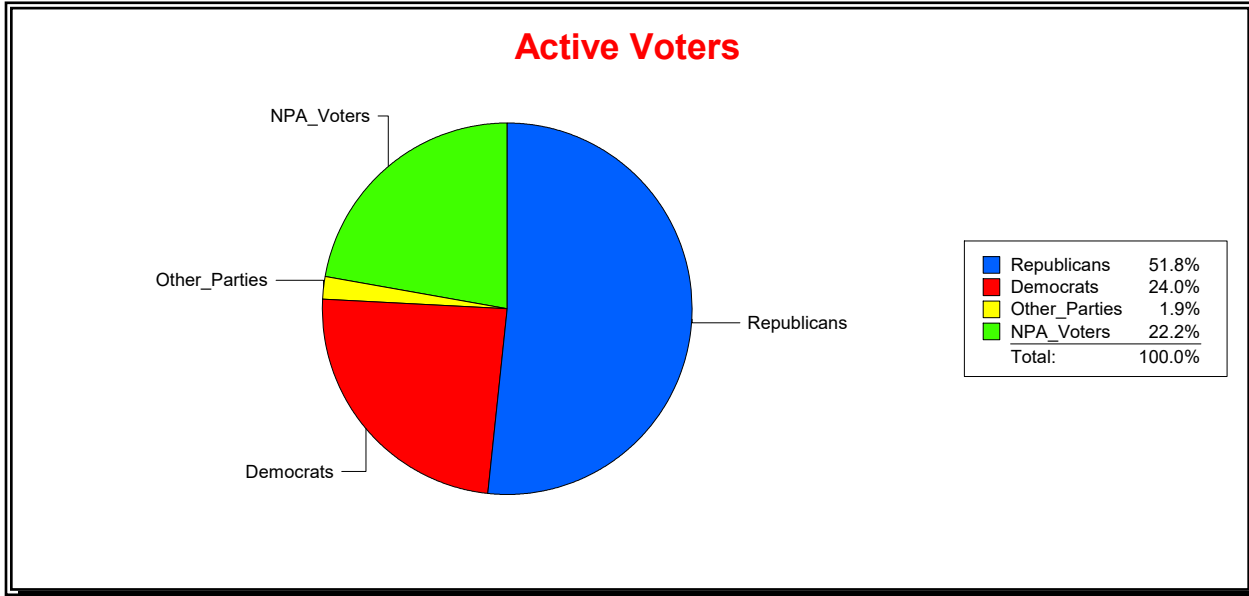

Ron Turner

Supervisor of Elections

Sarasota County, FL

Date 5/3/2021

Time 10:20 AM

Graphs of District Registration

Active Registered Voters

Inactive Voters

District	Total	Dems	Reps	NonP	Other	Total	Dems	Reps	NonP	Other
STATE HOUSE DIST 73	23,475	5,644	12,161	5,221	449	393	95	196	97	5