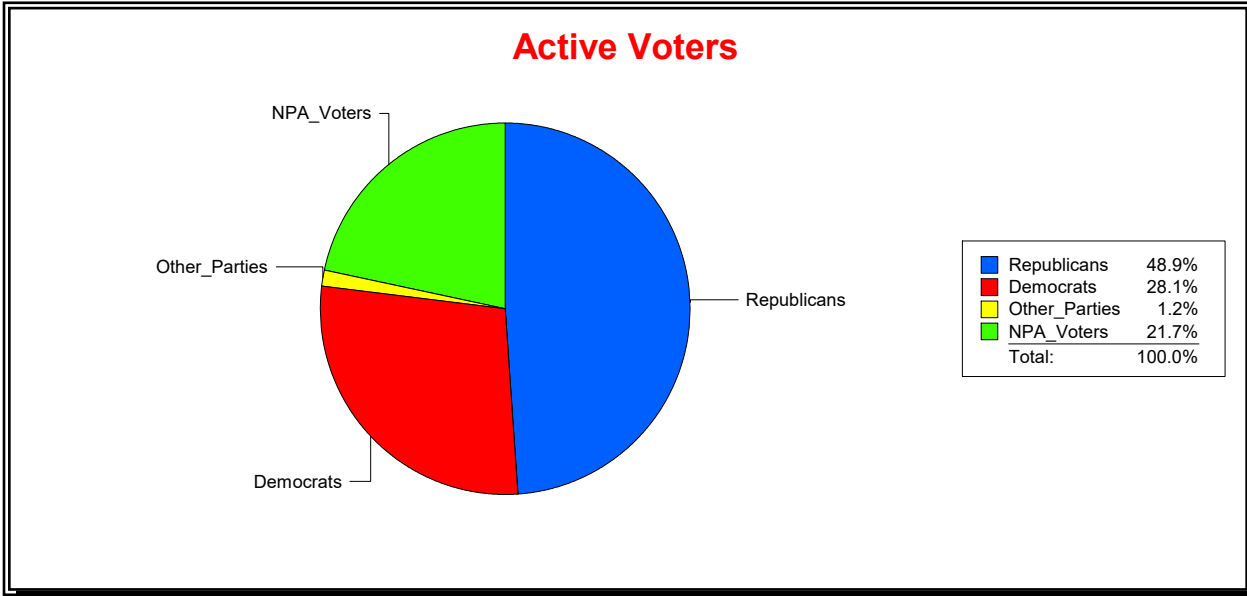

Ron Turner

Supervisor of Elections

Sarasota County, FL

Date 5/3/2021

Time 10:20 AM

Graphs of District Registration

Active Registered Voters

Inactive Voters

District	Total	Dems	Reps	NonP	Other	Total	Dems	Reps	NonP	Other
GOLDEN GATE POINT	405	114	198	88	5	15	1	9	5	0