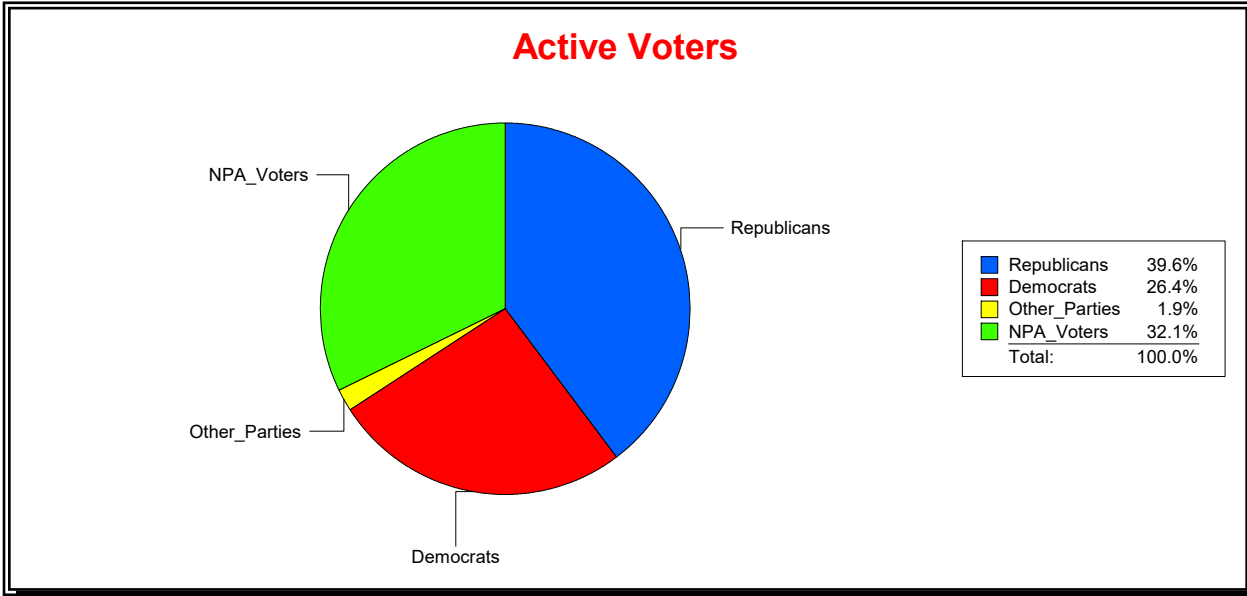

Ron Turner

Supervisor of Elections

Sarasota County, FL

Date 5/3/2021

Time 10:20 AM

Graphs of District Registration

Active Registered Voters

Inactive Voters

<u>District</u>	<u>Total</u>	<u>Dems</u>	<u>Reps</u>	<u>NonP</u>	<u>Other</u>	<u>Total</u>	<u>Dems</u>	<u>Reps</u>	<u>NonP</u>	<u>Other</u>
NORTH PORT 3	10,126	2,670	4,010	3,255	191	400	106	130	162	2