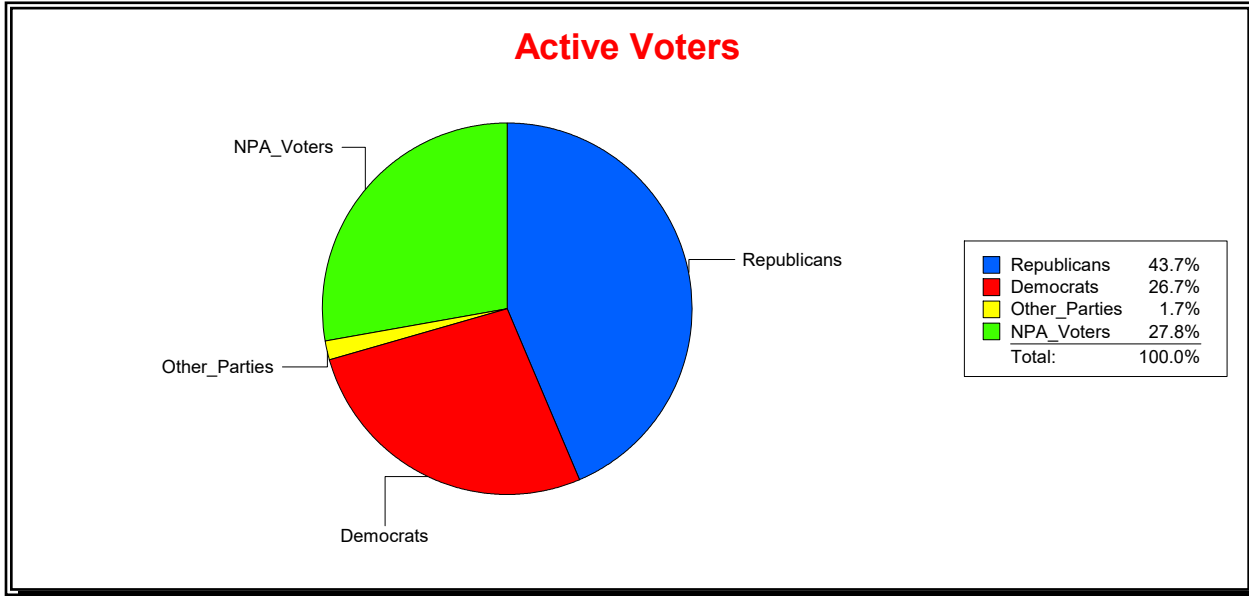

District	Total	Dems	Reps	NonP	Other	Total	Dems	Reps	NonP	Other
HOSPITAL BOARD SOUTH	122,412	32,679	53,520	34,078	2,135	3,785	1,041	1,473	1,247	24

Ron Turner

Supervisor of Elections

Sarasota County, FL

Date 5/3/2021