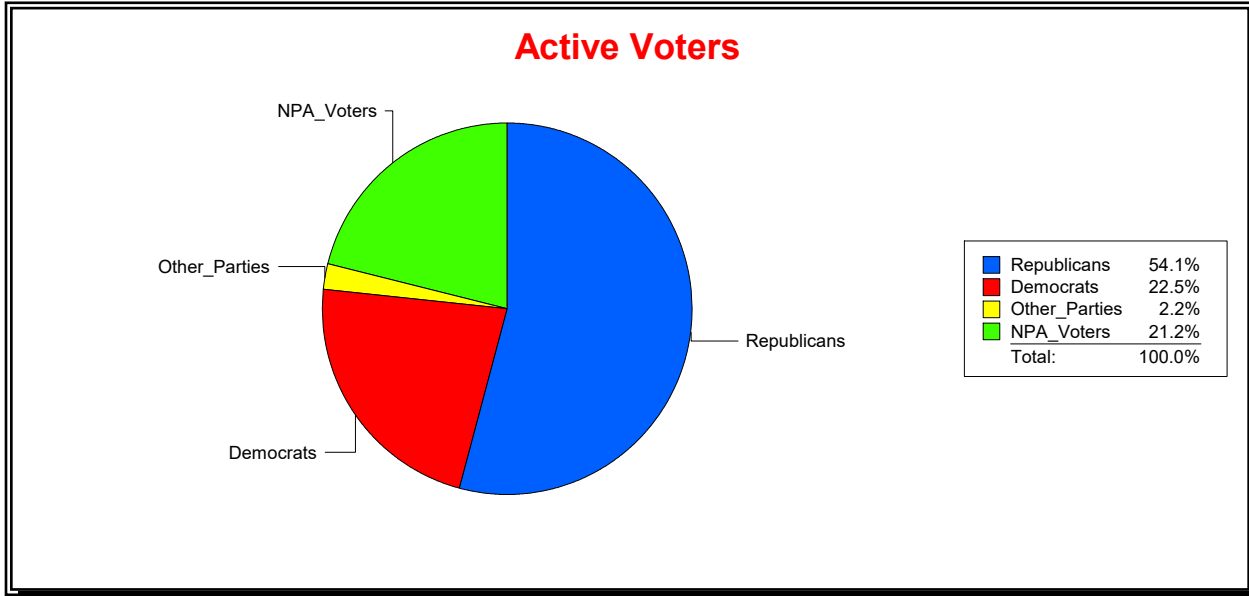

Date 5/3/2021

Time 10:20 AM

Graphs of District Registration

Active Registered Voters

Inactive Voters

District	Total	Dems	Reps	NonP	Other	Total	Dems	Reps	NonP	Other
SARASOTA NATIONAL CDD	1,516	341	820	322	33	5	1	4	0	0