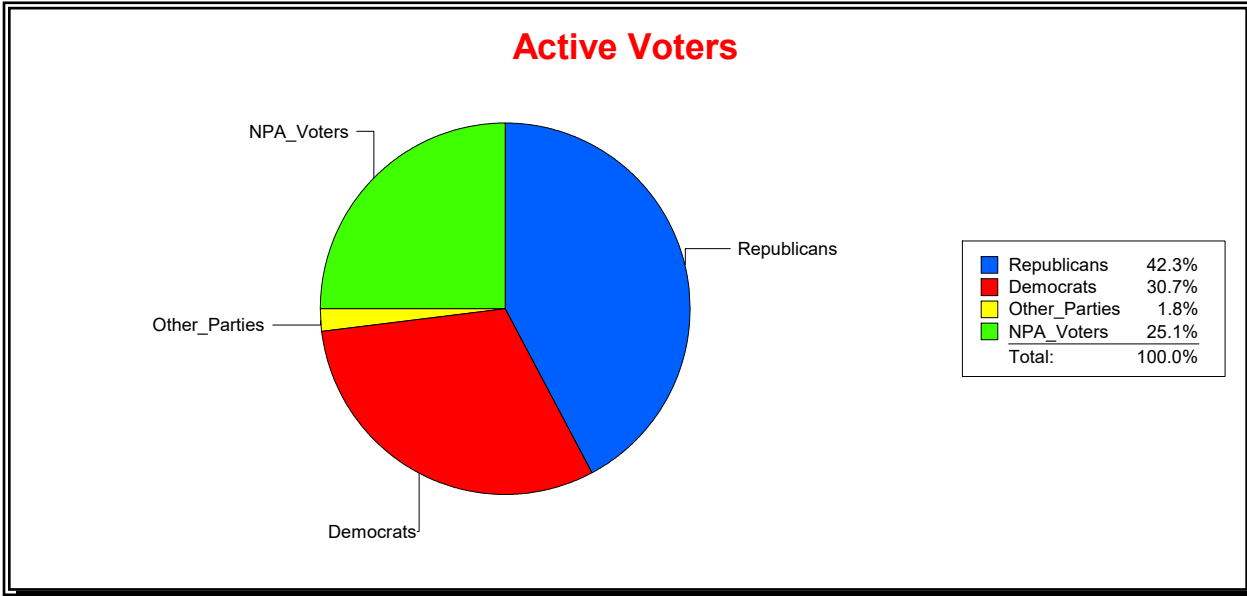

Ron Turner

Supervisor of Elections

Sarasota County, FL

Date 5/3/2021

Time 10:20 AM

Graphs of District Registration

Active Registered Voters

Inactive Voters

<u>District</u>	<u>Total</u>	<u>Dems</u>	<u>Reps</u>	<u>NonP</u>	<u>Other</u>	<u>Total</u>	<u>Dems</u>	<u>Reps</u>	<u>NonP</u>	<u>Other</u>
COUNTYWIDE	348,055	106,949	147,394	87,482	6,230	9,691	2,964	3,649	3,012	66