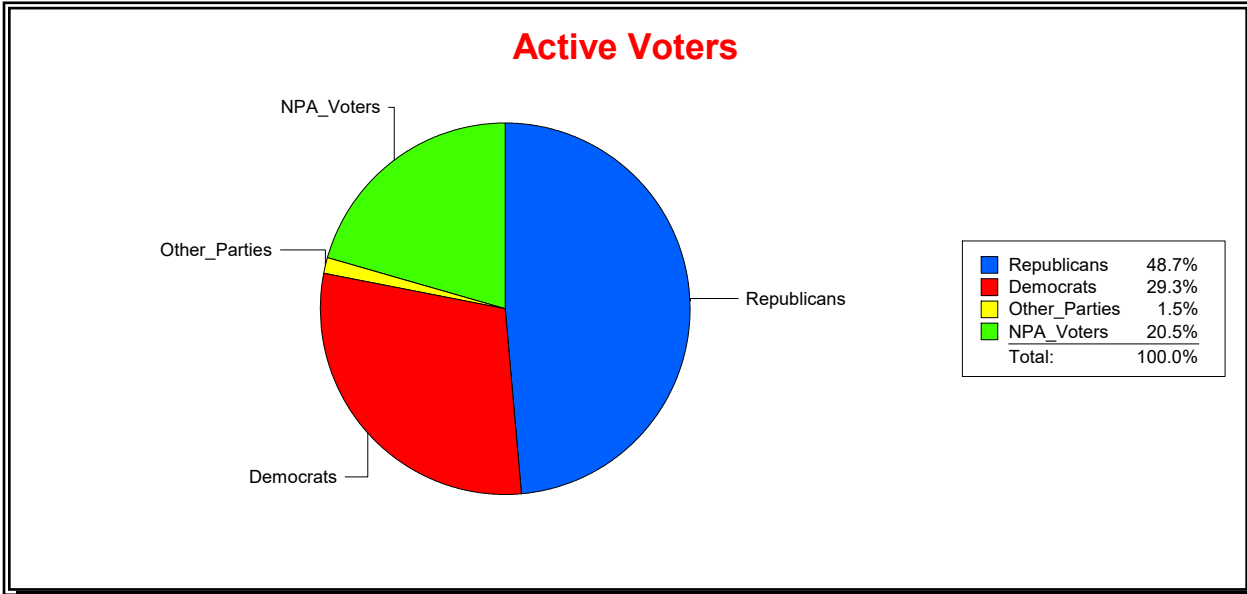

Ron Turner

Supervisor of Elections

Sarasota County, FL

Date 5/3/2021

Time 10:20 AM

Graphs of District Registration

Active Registered Voters

Inactive Voters

District	Total	Dems	Reps	NonP	Other	Total	Dems	Reps	NonP	Other
LONGBOAT KEY BEACH B	2,902	851	1,413	595	43	39	10	22	7	0