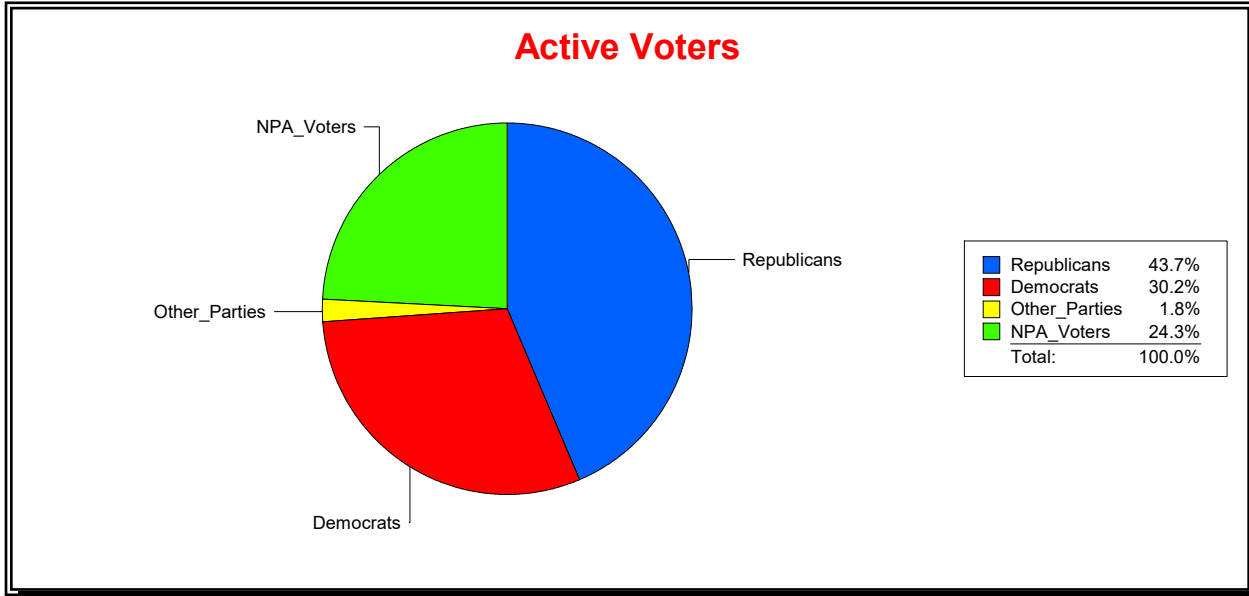

District	Total	Dems	Reps	NonP	Other	Total	Dems	Reps	NonP	Other
HOSPITAL BOARD CENTRAL	117,137	35,376	51,226	28,466	2,069	3,069	934	1,193	923	19

Ron Turner

Supervisor of Elections

Sarasota County, FL

Date 5/3/2021