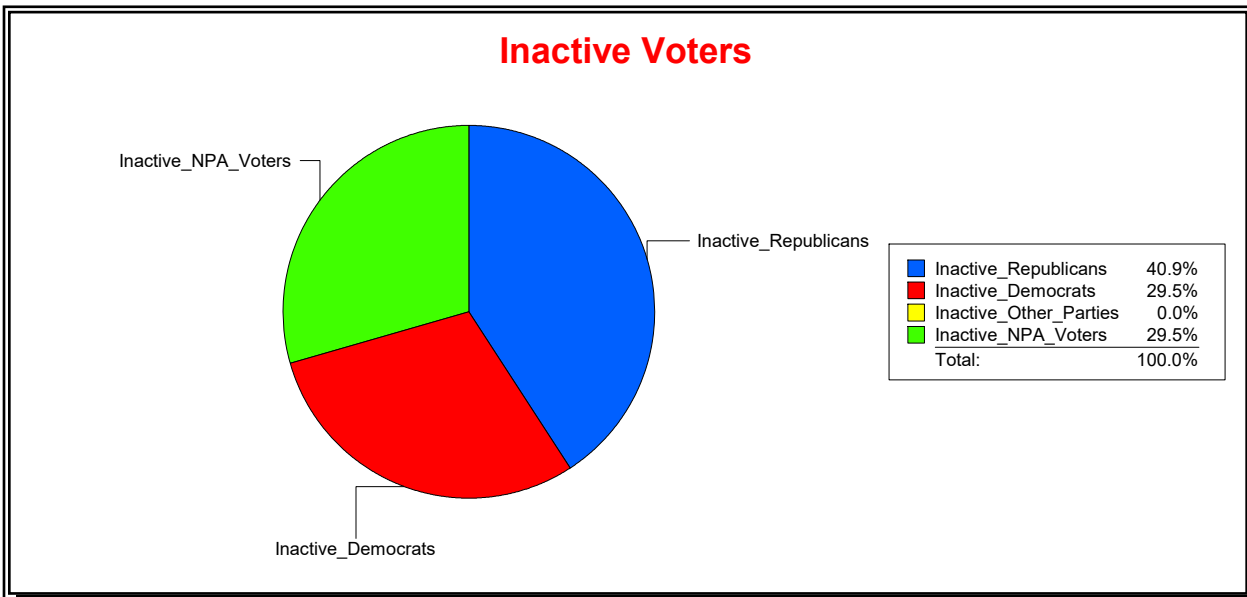

Ron Turner

Supervisor of Elections

Sarasota County, FL

Date 5/3/2021

Time 10:20 AM

Graphs of District Registration

Active Registered Voters

Inactive Voters

District	Total	Dems	Reps	NonP	Other	Total	Dems	Reps	NonP	Other
STONEYBROOK CDD	1,792	458	795	509	30	44	13	18	13	0