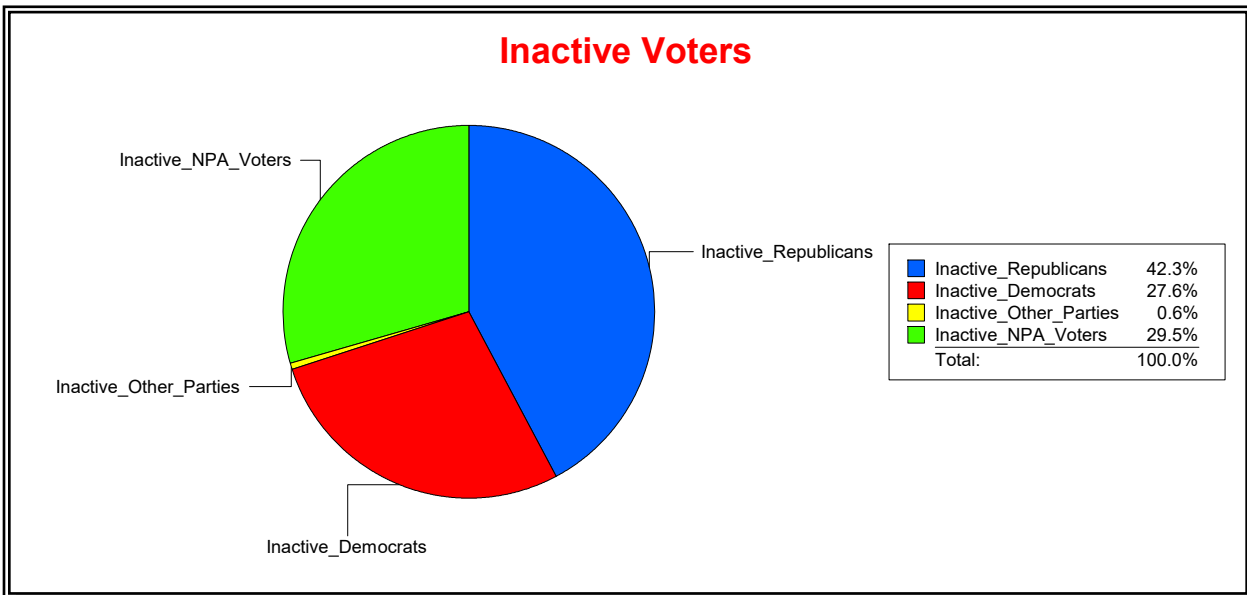

Ron Turner

Supervisor of Elections

Sarasota County, FL

Date 5/3/2021

Time 10:20 AM

Graphs of District Registration

Active Registered Voters

Inactive Voters

<u>District</u>	<u>Total</u>	<u>Dems</u>	<u>Reps</u>	<u>NonP</u>	<u>Other</u>	<u>Total</u>	<u>Dems</u>	<u>Reps</u>	<u>NonP</u>	<u>Other</u>
CNTY COMM DIST 3	76,777	20,767	34,667	20,081	1,262	2,188	604	926	645	13