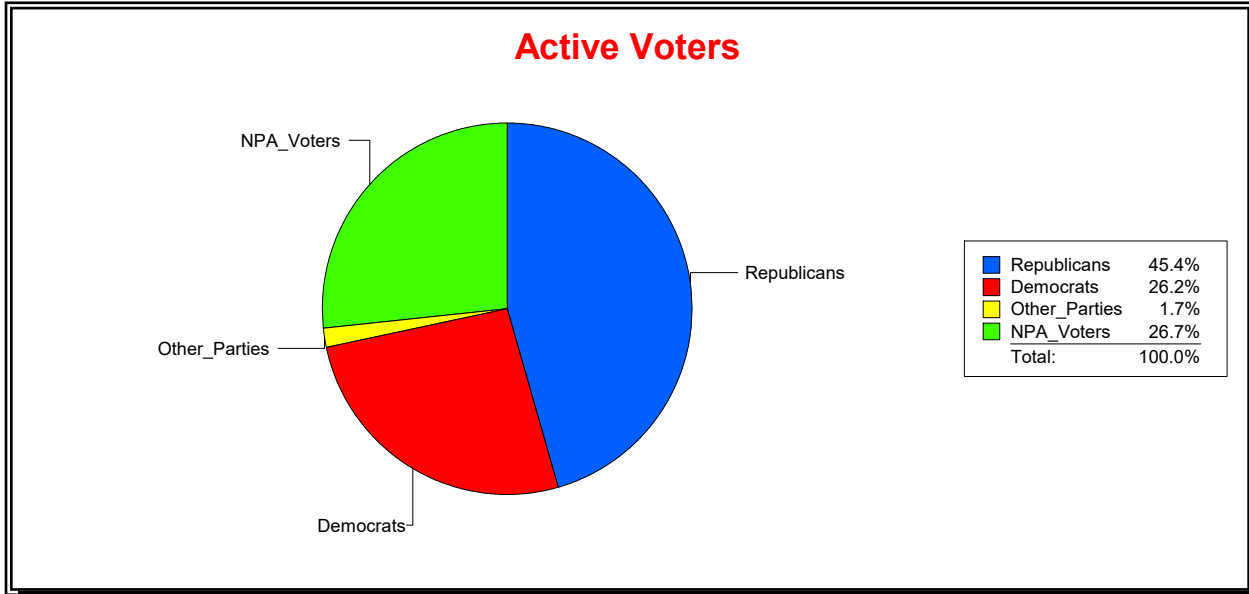

Ron Turner

Supervisor of Elections

Sarasota County, FL

Date 5/3/2021

Time 10:20 AM

Graphs of District Registration

Active Registered Voters

Inactive Voters

District	Total	Dems	Reps	NonP	Other	Total	Dems	Reps	NonP	Other
ENGLEWOOD FIRE DIST	13,690	3,587	6,219	3,653	231	305	90	112	100	3