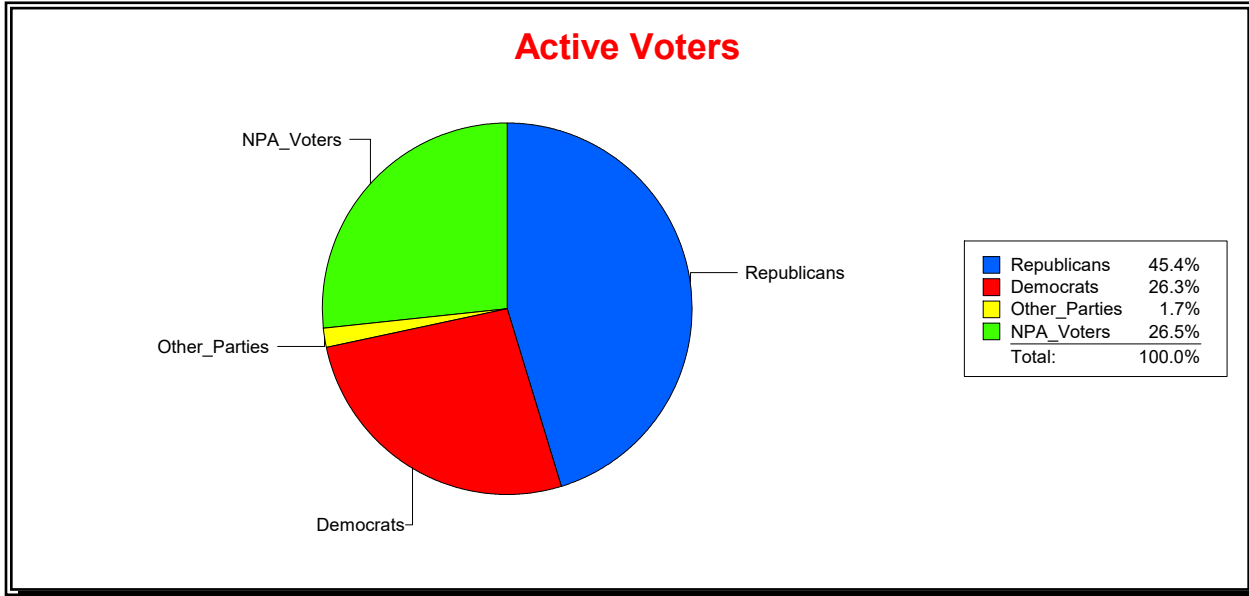

Sarasota County, FL

Date 5/3/2021

Time 10:20 AM

Graphs of District Registration

Active Registered Voters

Inactive Voters

District	Total	Dems	Reps	NonP	Other	Total	Dems	Reps	NonP	Other
ENGLEWOOD WATER DIST	14,635	3,855	6,646	3,883	251	327	95	120	108	4