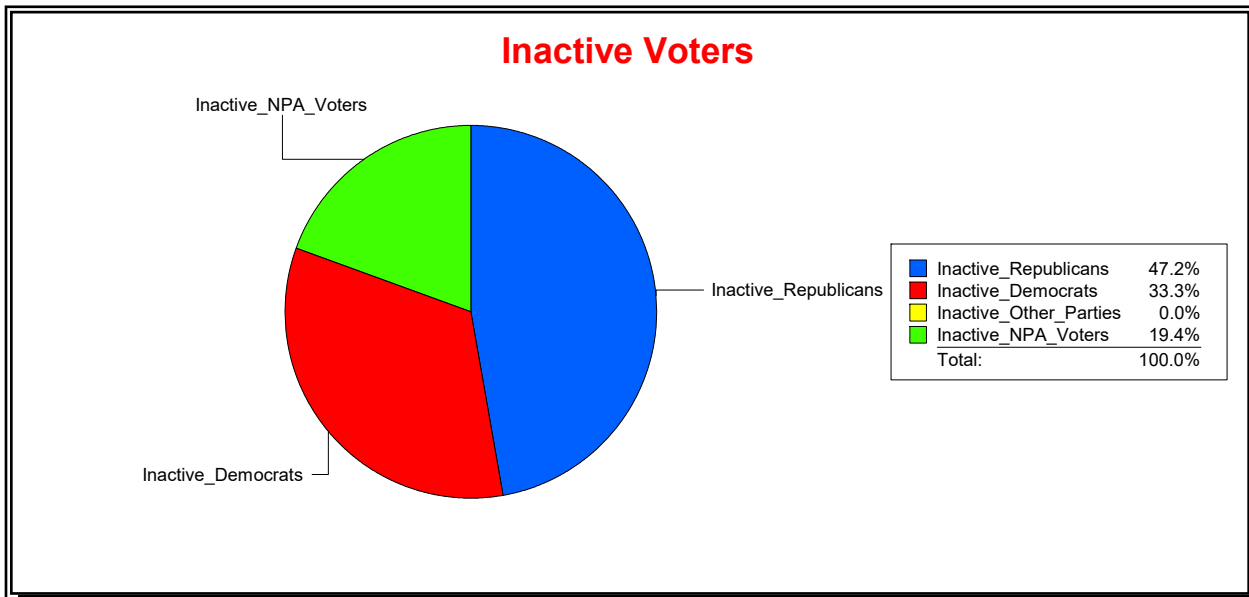

Ron Turner

Supervisor of Elections

Sarasota County, FL

Date 5/3/2021

Time 10:20 AM

Graphs of District Registration

Active Registered Voters

Inactive Voters

District	Total	Dems	Reps	NonP	Other	Total	Dems	Reps	NonP	Other
LONGBOAT KEY DIST	4,778	1,402	2,305	986	85	72	24	34	14	0

Ron Turner

Supervisor of Elections

Sarasota County, FL

Date 5/3/2021

Time 10:20 AM

Graphs of District Registration