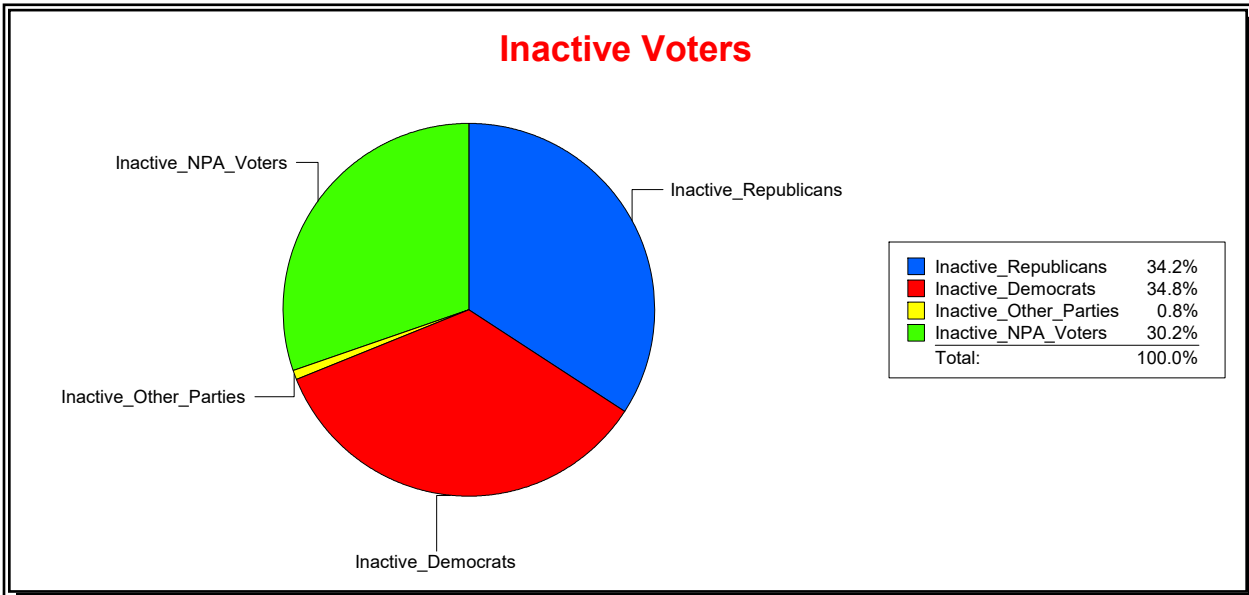

Ron Turner

Supervisor of Elections

Sarasota County, FL

Date 5/3/2021

Time 10:20 AM

Graphs of District Registration

Active Registered Voters

Inactive Voters

District	Total	Dems	Reps	NonP	Other	Total	Dems	Reps	NonP	Other
HOSPITAL BOARD NORTH	104,558	37,529	40,269	24,745	2,015	2,792	973	954	842	23