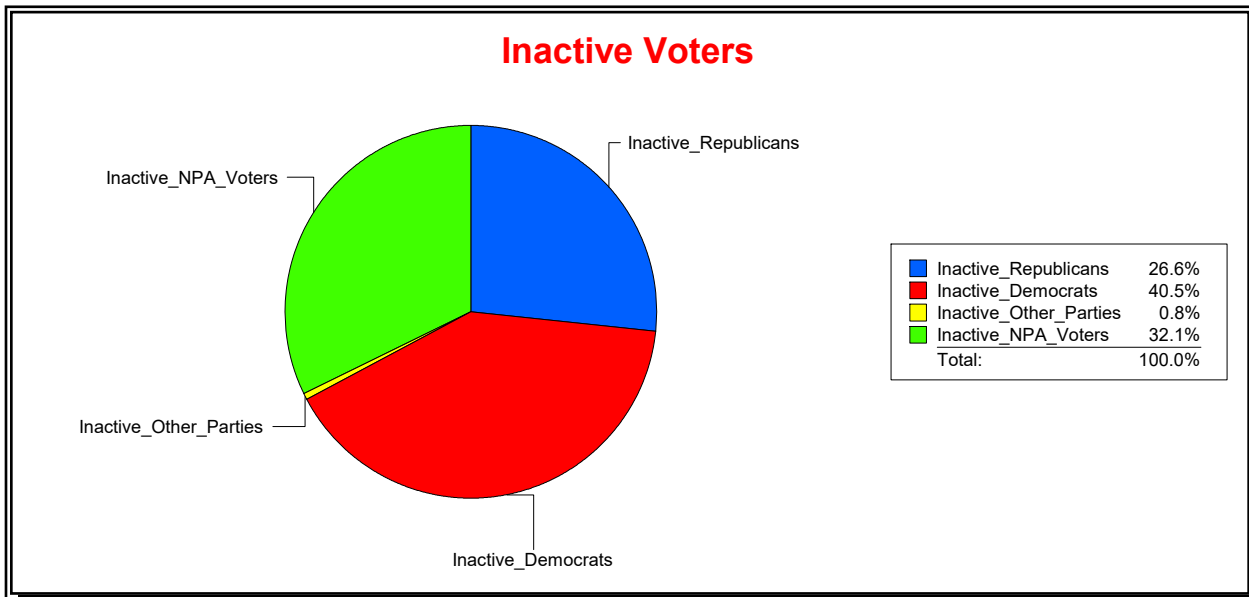

Sarasota County, FL

Date 5/3/2021

Time 10:20 AM

Graphs of District Registration

Active Registered Voters

Inactive Voters

<u>District</u>	<u>Total</u>	<u>Dems</u>	<u>Reps</u>	<u>NonP</u>	<u>Other</u>	<u>Total</u>	<u>Dems</u>	<u>Reps</u>	<u>NonP</u>	<u>Other</u>
SARASOTA DIST	39,678	17,227	12,141	9,504	806	1,299	526	346	417	10