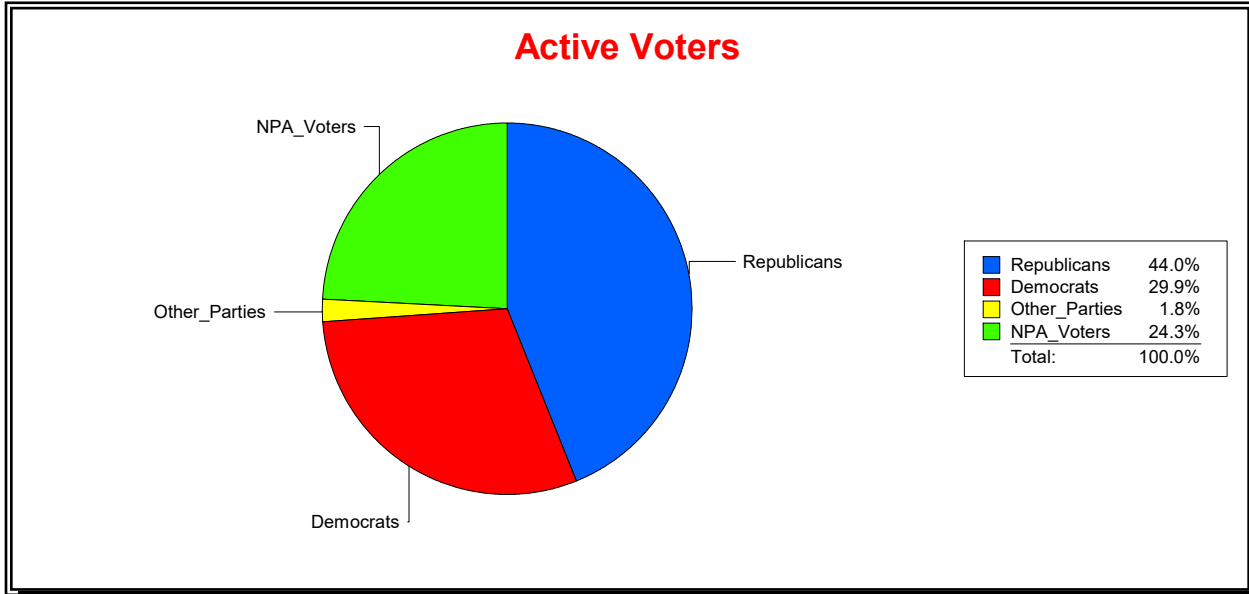

Ron Turner

Supervisor of Elections

Sarasota County, FL

Date 5/3/2021

Time 10:20 AM

Graphs of District Registration

Active Registered Voters

Inactive Voters

District	Total	Dems	Reps	NonP	Other	Total	Dems	Reps	NonP	Other
CNTY COMM DIST 4	72,061	21,540	31,698	17,504	1,319	1,752	531	665	542	14