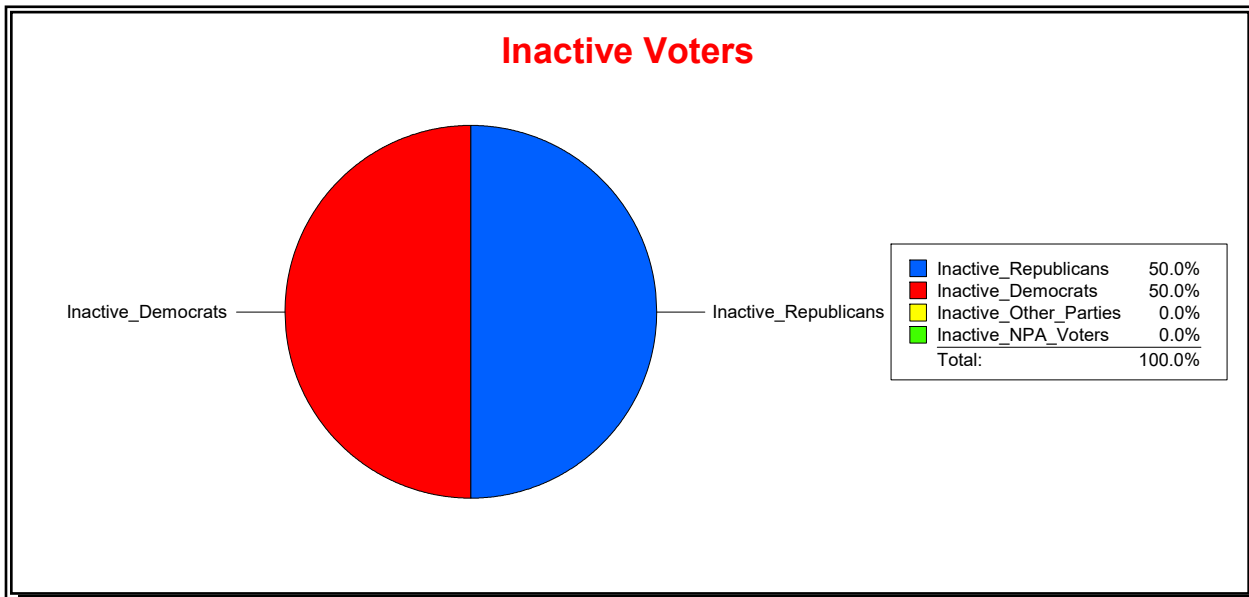

Ron Turner

Supervisor of Elections

Sarasota County, FL

Date 5/3/2021

Time 10:20 AM

Graphs of District Registration

Active Registered Voters

Inactive Voters

District	Total	Dems	Reps	NonP	Other	Total	Dems	Reps	NonP	Other
LBK DISTRICT 3	1,496	442	714	320	20	18	9	9	0	0