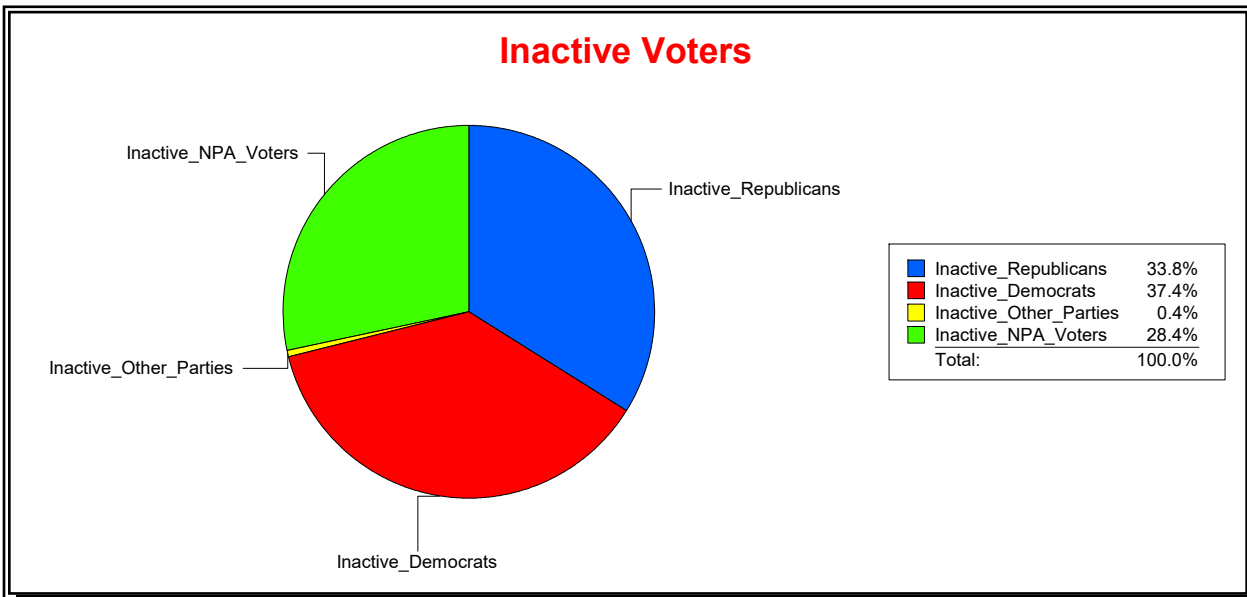

Ron Turner

Supervisor of Elections

Sarasota County, FL

Date 5/3/2021

Time 10:20 AM

Graphs of District Registration

Active Registered Voters

Inactive Voters

District	Total	Dems	Reps	NonP	Other	Total	Dems	Reps	NonP	Other
SARASOTA DIST 2	16,957	6,600	6,291	3,725	341	476	178	161	135	2