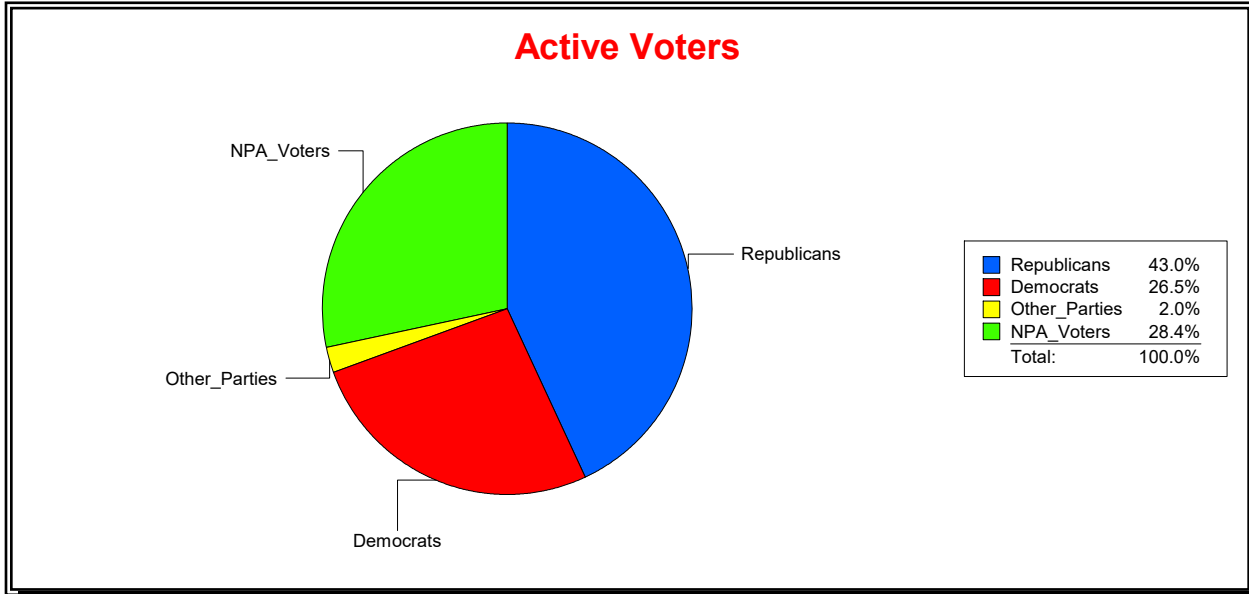

Ron Turner

Supervisor of Elections

Sarasota County, FL

Date 5/3/2021

Time 10:20 AM

Graphs of District Registration

Active Registered Voters

Inactive Voters

<u>District</u>	<u>Total</u>	<u>Dems</u>	<u>Reps</u>	<u>NonP</u>	<u>Other</u>	<u>Total</u>	<u>Dems</u>	<u>Reps</u>	<u>NonP</u>	<u>Other</u>
NORTH PORT DIST 5	15,606	4,136	6,717	4,438	315	502	153	181	166	2