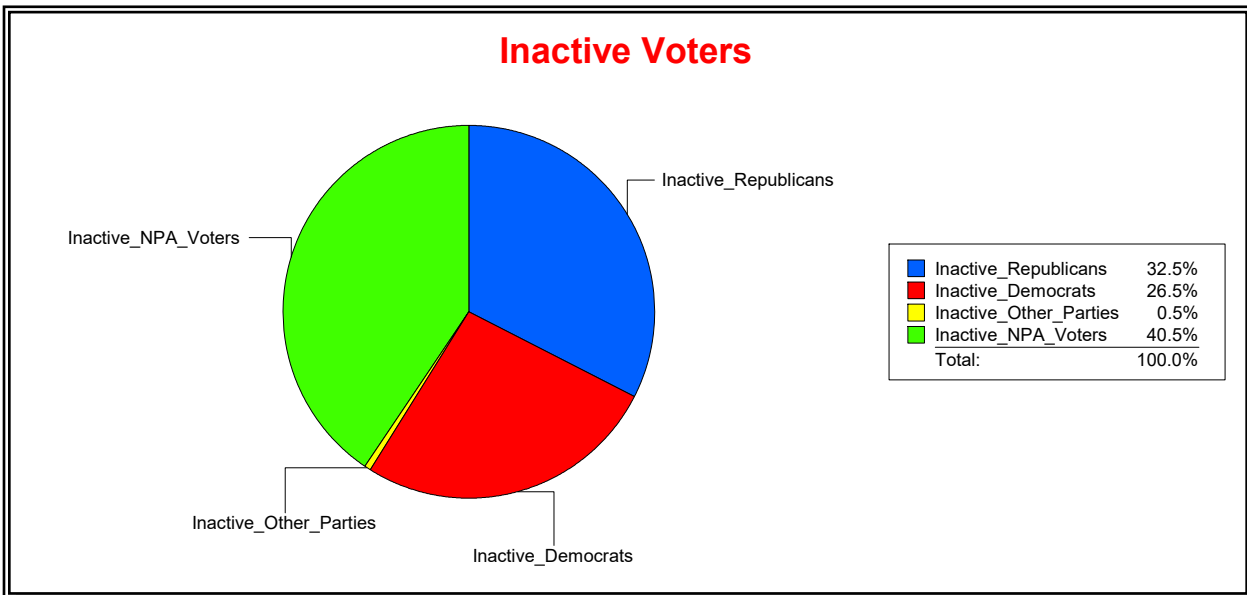

Ron Turner

Supervisor of Elections

Sarasota County, FL

Date 5/3/2021

Time 10:20 AM

Graphs of District Registration

Active Registered Voters

Inactive Voters

<u>District</u>	<u>Total</u>	<u>Dems</u>	<u>Reps</u>	<u>NonP</u>	<u>Other</u>	<u>Total</u>	<u>Dems</u>	<u>Reps</u>	<u>NonP</u>	<u>Other</u>
NORTH PORT DIST 3	10,126	2,670	4,010	3,255	191	400	106	130	162	2