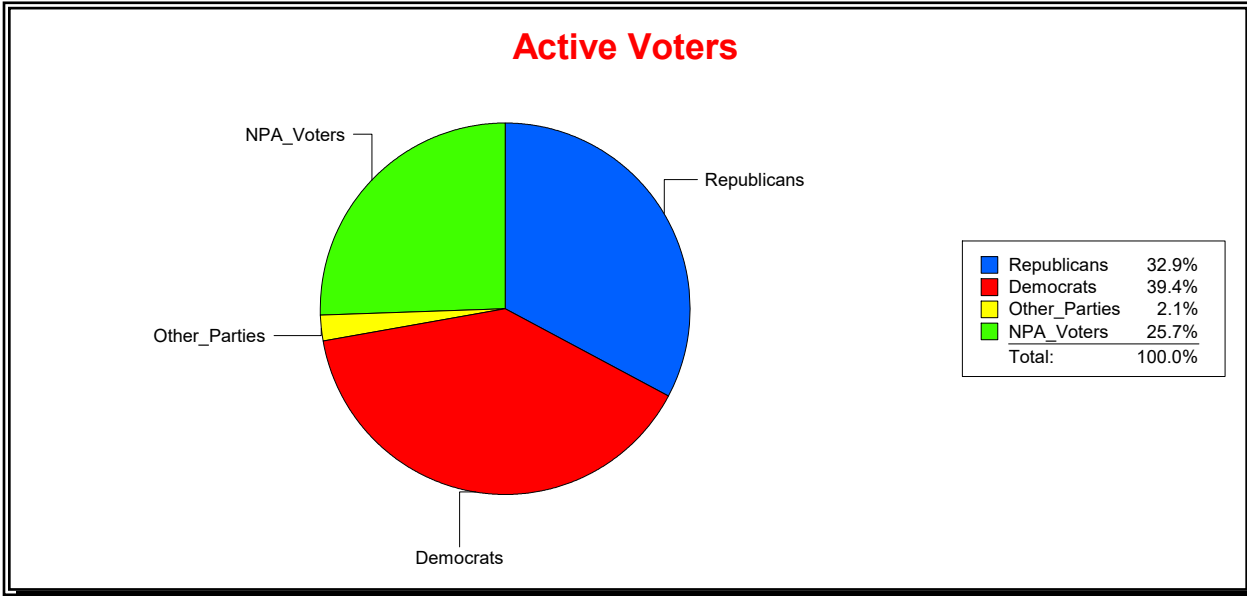

Ron Turner

Supervisor of Elections

Sarasota County, FL

Date 5/3/2021

Time 10:20 AM

Graphs of District Registration

Active Registered Voters

Inactive Voters

District	Total	Dems	Reps	NonP	Other	Total	Dems	Reps	NonP	Other
SARASOTA 3	11,100	4,371	3,649	2,848	232	399	143	119	132	5