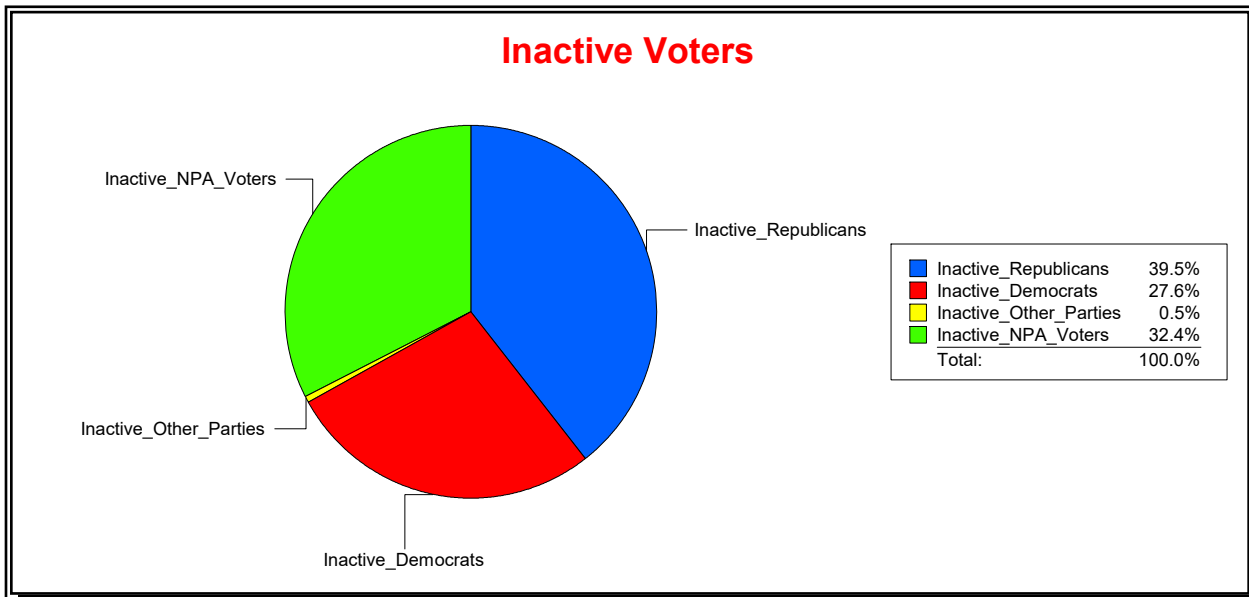

Ron Turner

Supervisor of Elections

Sarasota County, FL

Date 5/3/2021

Time 10:20 AM

Graphs of District Registration

Active Registered Voters

Inactive Voters

District	Total	Dems	Reps	NonP	Other	Total	Dems	Reps	NonP	Other
STATE HOUSE DIST 74	155,657	41,321	69,364	42,318	2,654	4,775	1,318	1,885	1,546	26