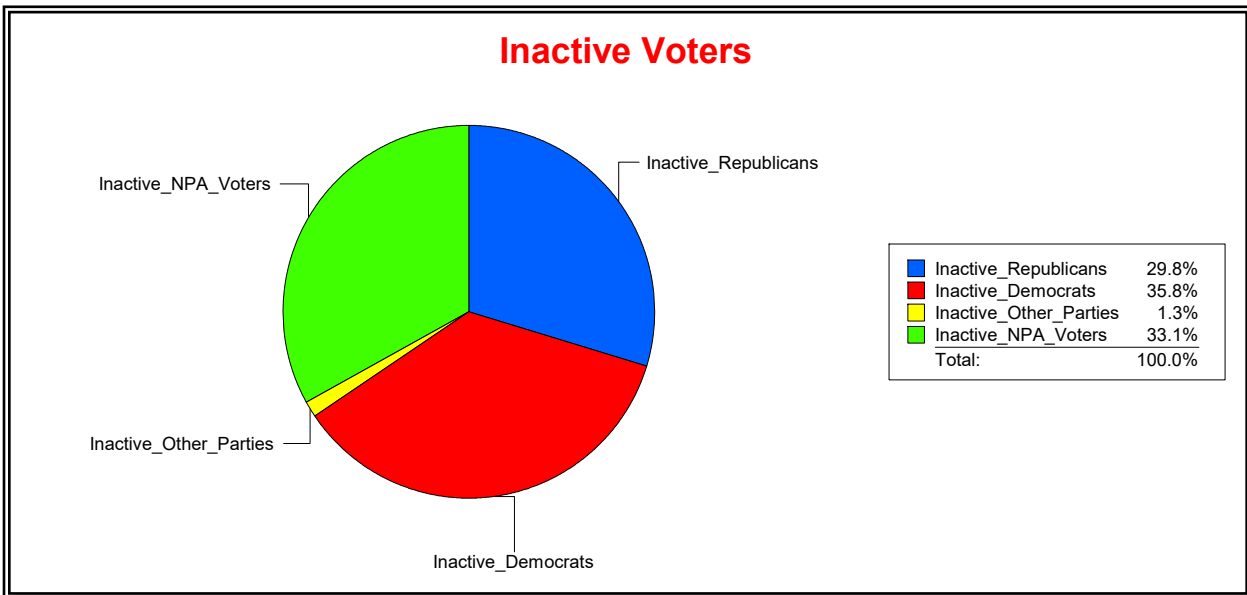

Ron Turner

Supervisor of Elections

Sarasota County, FL

Date 5/3/2021

Time 10:20 AM

Graphs of District Registration

Active Registered Voters

Inactive Voters

District	Total	Dems	Reps	NonP	Other	Total	Dems	Reps	NonP	Other
SARASOTA DIST 3	11,100	4,371	3,649	2,848	232	399	143	119	132	5