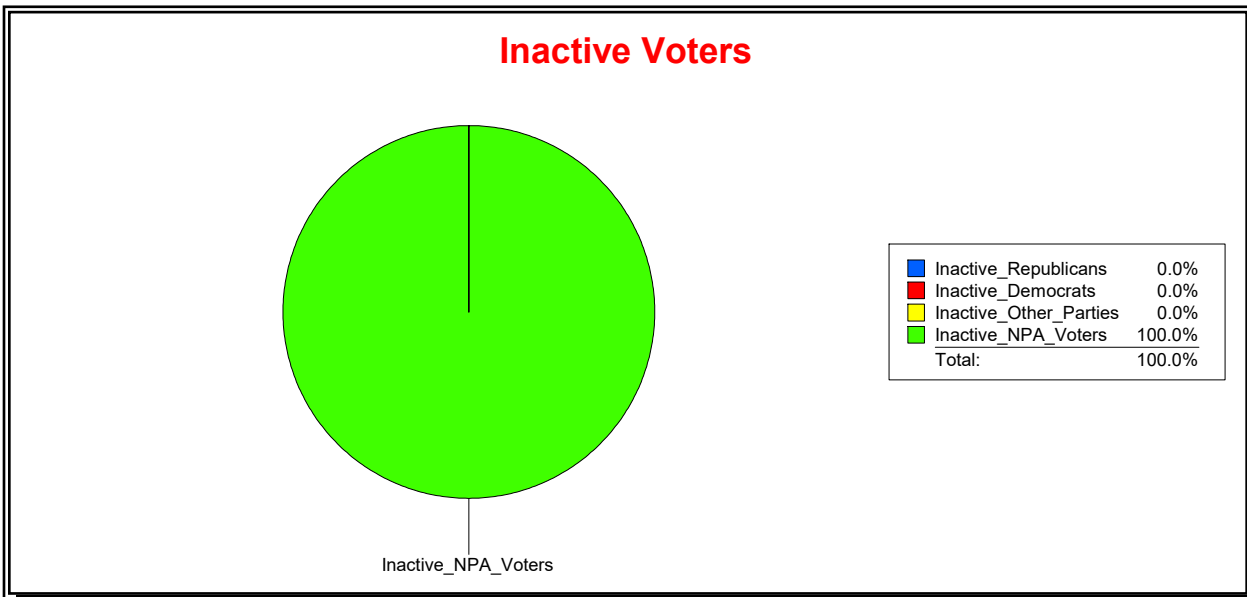

Ron Turner

Supervisor of Elections

Sarasota County, FL

Date 5/3/2021

Time 10:20 AM

Graphs of District Registration

Active Registered Voters

Inactive Voters

District	Total	Dems	Reps	NonP	Other	Total	Dems	Reps	NonP	Other
TOSCANA ISLES CDD	613	131	321	144	17	1	0	0	1	0