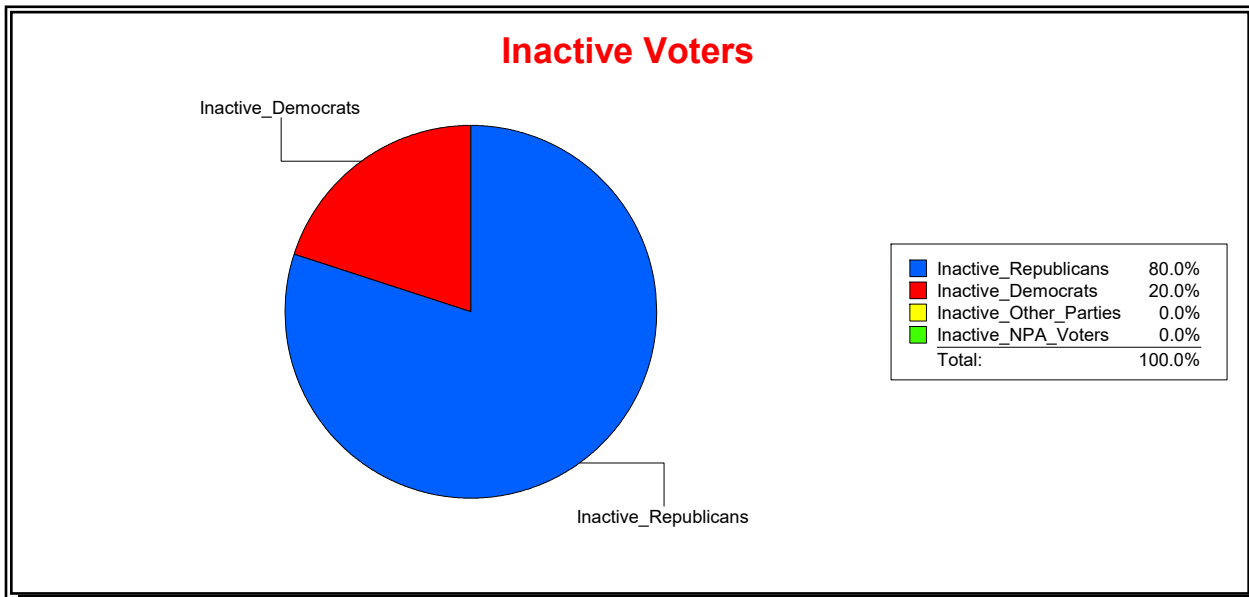

Date 5/3/2021

Time 10:20 AM

Graphs of District Registration

Active Registered Voters

Inactive Voters

District	Total	Dems	Reps	NonP	Other	Total	Dems	Reps	NonP	Other
SARASOTA NATIONAL CDD	1,516	341	820	322	33	5	1	4	0	0