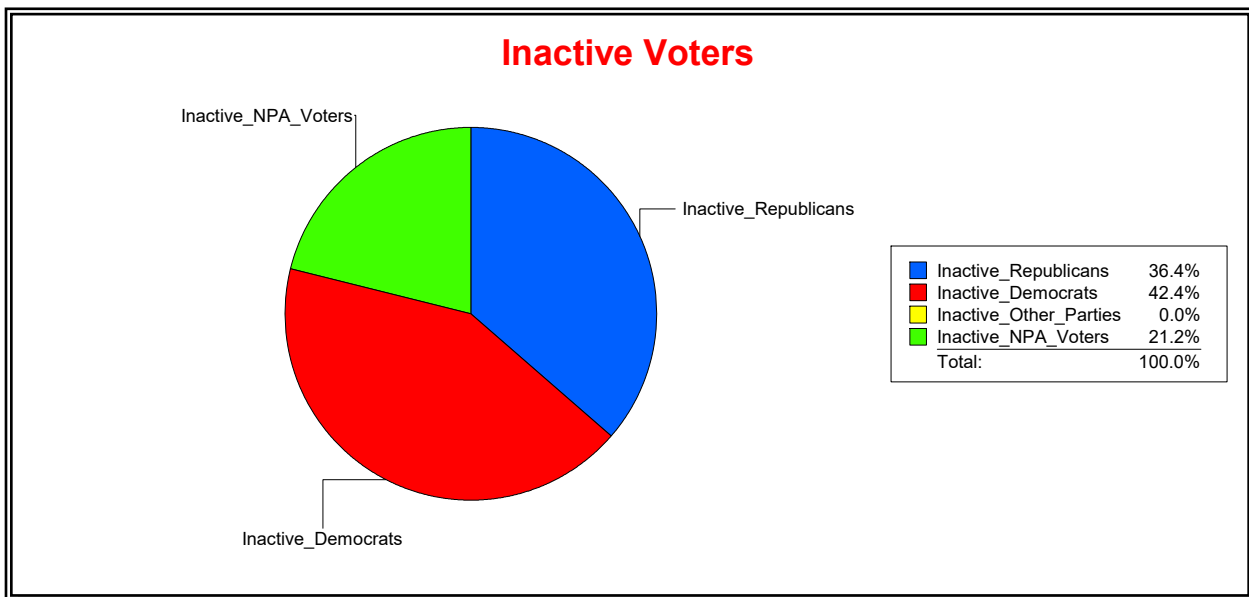

Ron Turner

Supervisor of Elections

Sarasota County, FL

Date 5/3/2021

Time 10:20 AM

Graphs of District Registration

Active Registered Voters

Inactive Voters

District	Total	Dems	Reps	NonP	Other	Total	Dems	Reps	NonP	Other
LONGBOAT KEY BEACH A	1,876	551	892	391	42	33	14	12	7	0