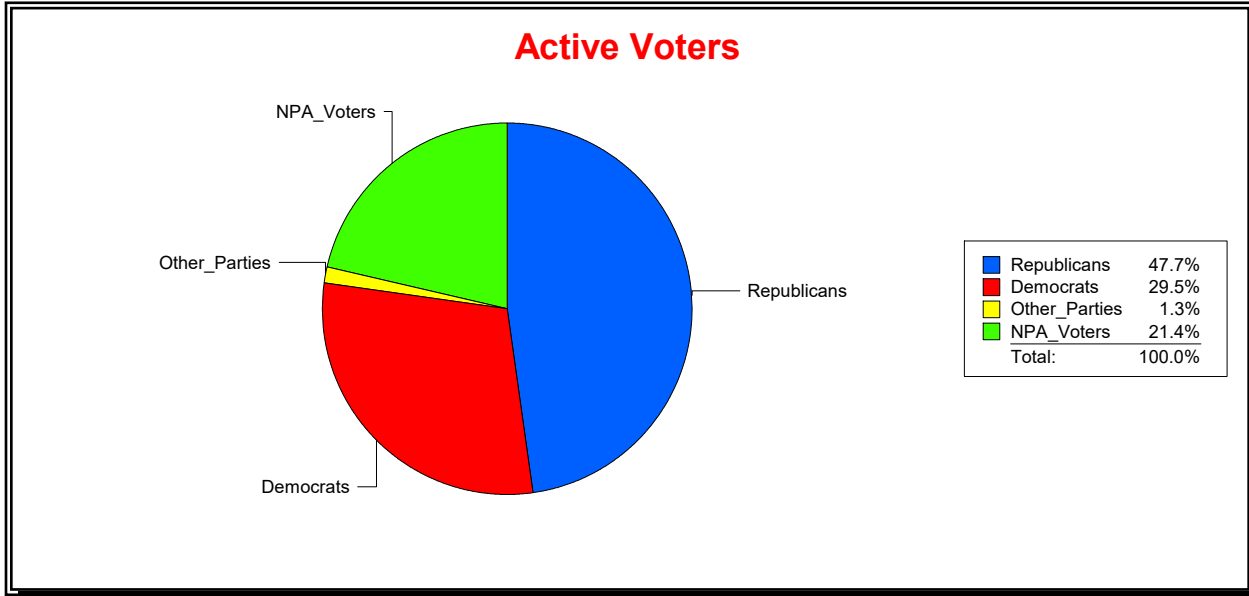

Ron Turner

Supervisor of Elections

Sarasota County, FL

Date 5/3/2021

Time 10:20 AM

Graphs of District Registration

Active Registered Voters

Inactive Voters

District	Total	Dems	Reps	NonP	Other	Total	Dems	Reps	NonP	Other
LBK DISTRICT 3	1,496	442	714	320	20	18	9	9	0	0