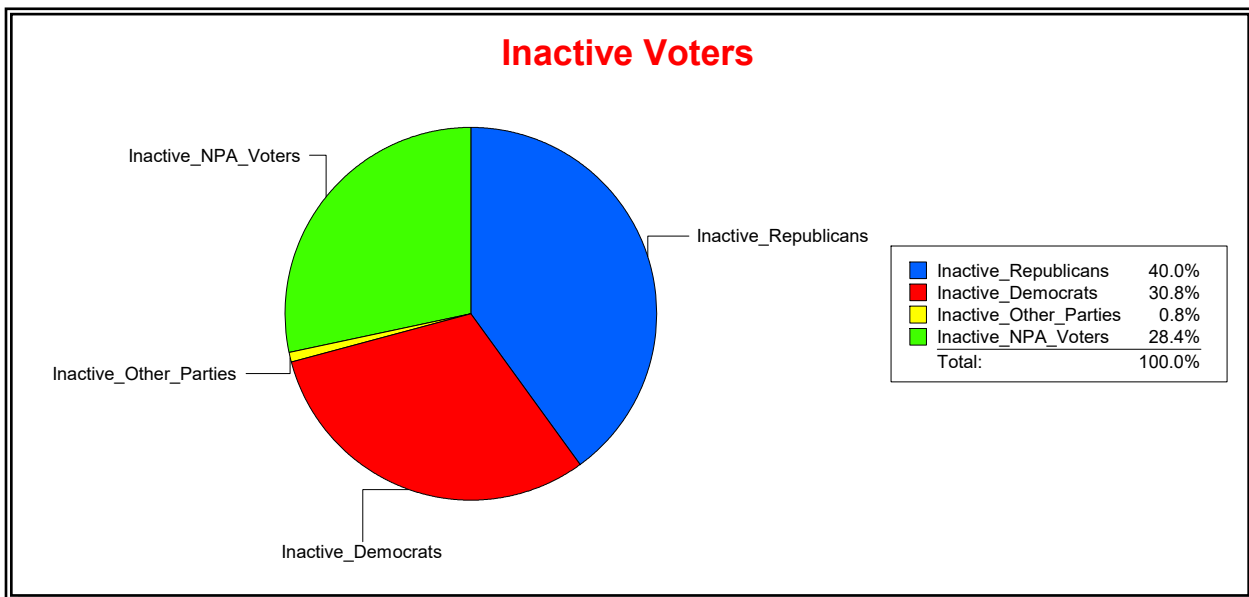

Ron Turner

Supervisor of Elections

Sarasota County, FL

Date 5/3/2021

Time 10:20 AM

Graphs of District Registration

Active Registered Voters

Inactive Voters

<u>District</u>	<u>Total</u>	<u>Dems</u>	<u>Reps</u>	<u>NonP</u>	<u>Other</u>	<u>Total</u>	<u>Dems</u>	<u>Reps</u>	<u>NonP</u>	<u>Other</u>
CNTY COMM DIST 1	70,206	21,892	30,165	16,800	1,349	1,793	552	718	509	14