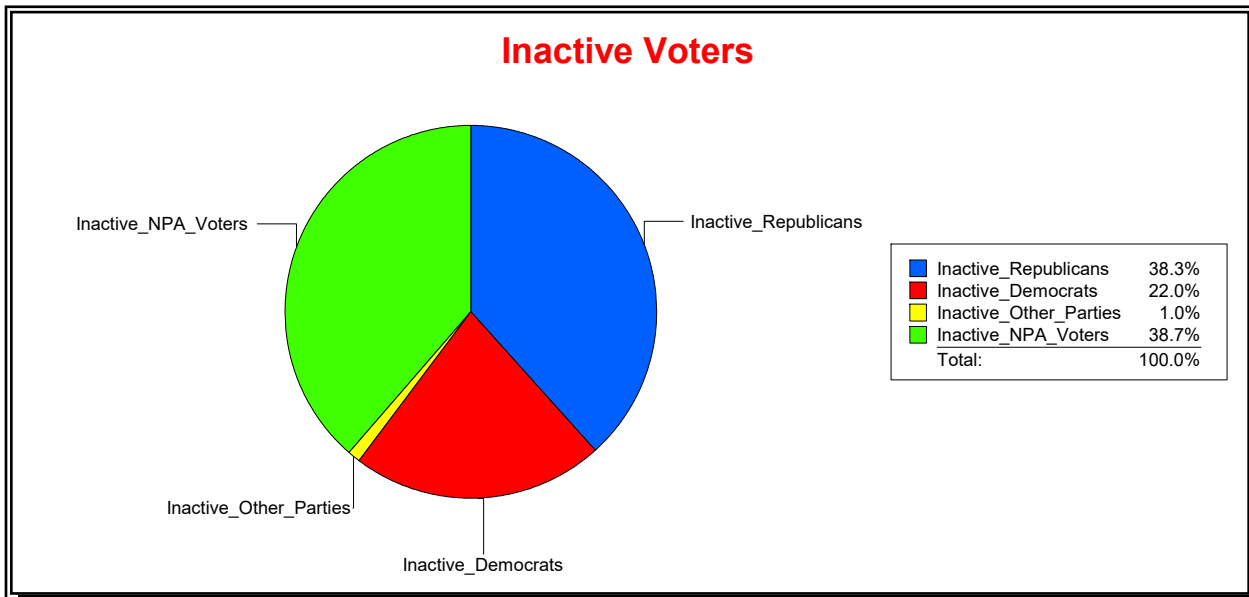

Ron Turner

Supervisor of Elections

Sarasota County, FL

Date 5/3/2021

Time 10:20 AM

Graphs of District Registration

Active Registered Voters

Inactive Voters

<u>District</u>	<u>Total</u>	<u>Dems</u>	<u>Reps</u>	<u>NonP</u>	<u>Other</u>	<u>Total</u>	<u>Dems</u>	<u>Reps</u>	<u>NonP</u>	<u>Other</u>
NORTH PORT 1	10,168	2,651	4,286	3,048	183	313	69	120	121	3