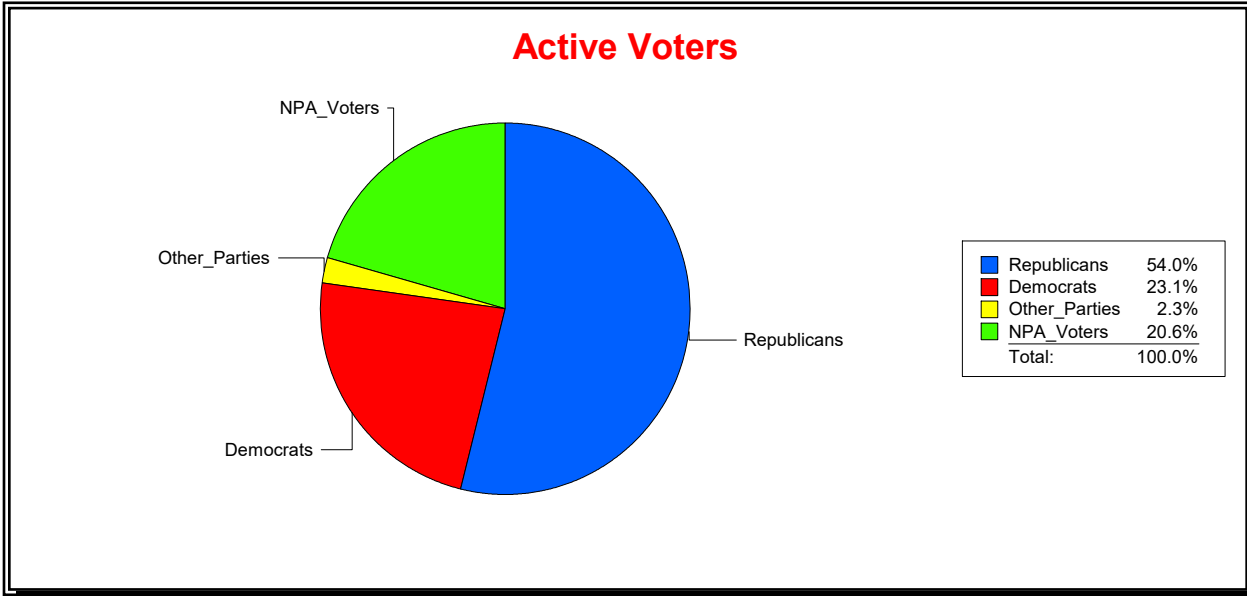

Supervisor of Elections

Sarasota County, FL

Date 5/3/2021

Time 10:20 AM

Graphs of District Registration

Active Registered Voters

Inactive Voters

District	Total	Dems	Reps	NonP	Other	Total	Dems	Reps	NonP	Other
LBK DISTRICT 1	1,484	343	801	306	34	14	3	8	3	0