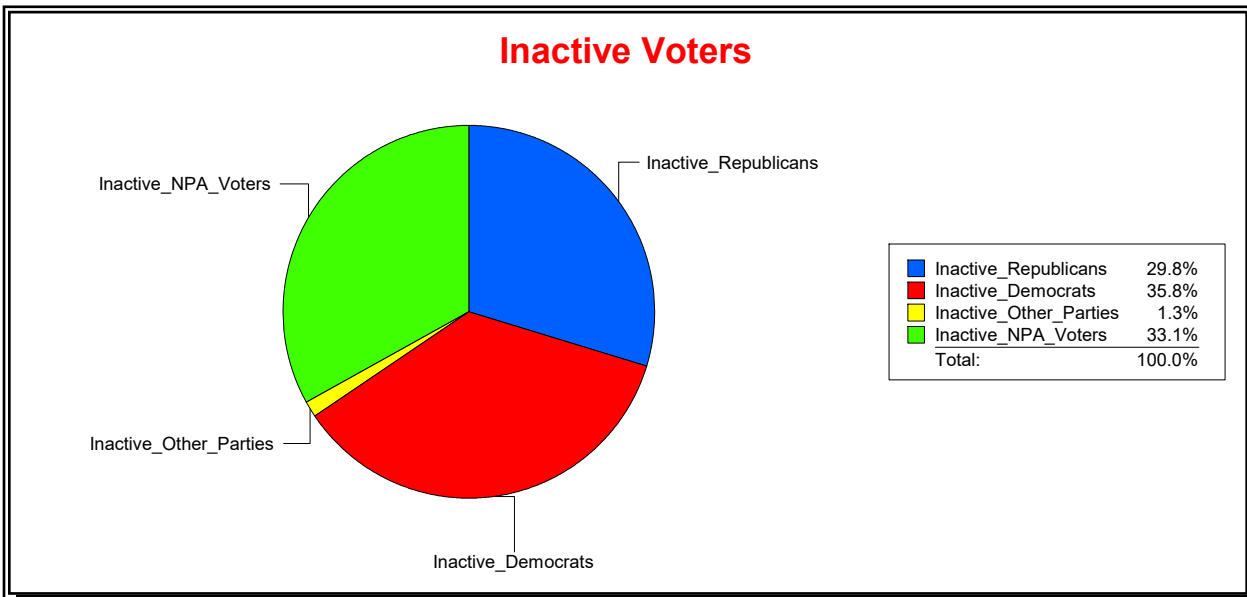

Ron Turner

Supervisor of Elections

Sarasota County, FL

Date 5/3/2021

Time 10:20 AM

Graphs of District Registration

Active Registered Voters

Inactive Voters

District	Total	Dems	Reps	NonP	Other	Total	Dems	Reps	NonP	Other
SARASOTA 3	11,100	4,371	3,649	2,848	232	399	143	119	132	5