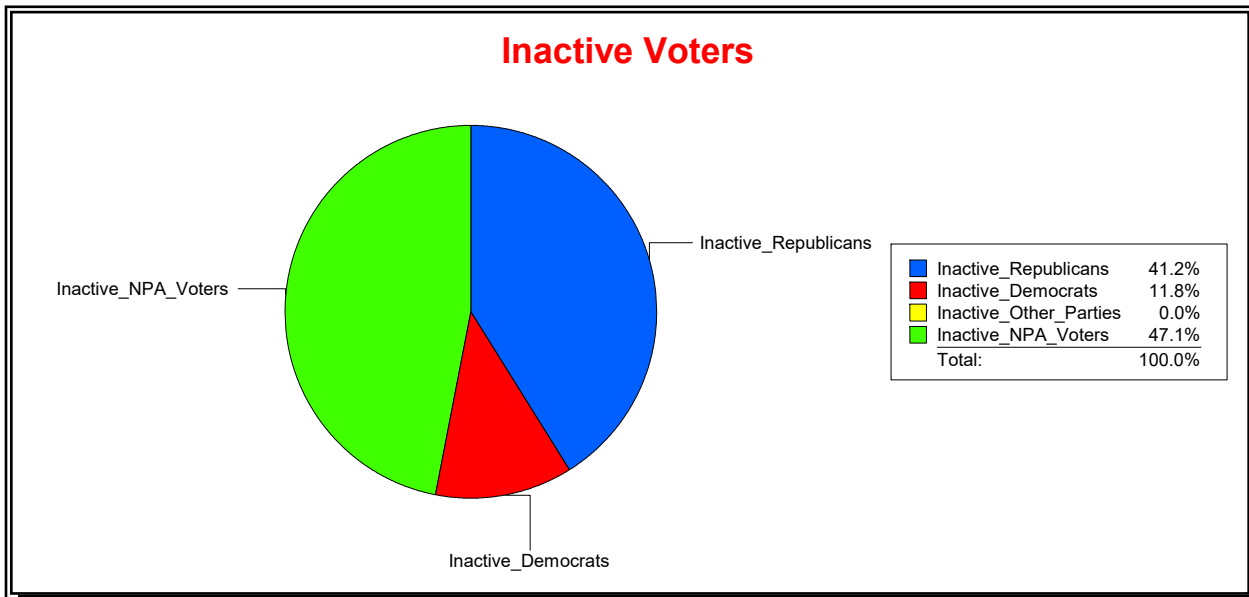

District	Total	Dems	Reps	NonP	Other	Total	Dems	Reps	NonP	Other
BOBCAT TRAIL CDD	765	188	374	193	10	17	2	7	8	0

Ron Turner

Supervisor of Elections

Sarasota County, FL

Date 5/3/2021

Time 10:20 AM

Graphs of District Registration