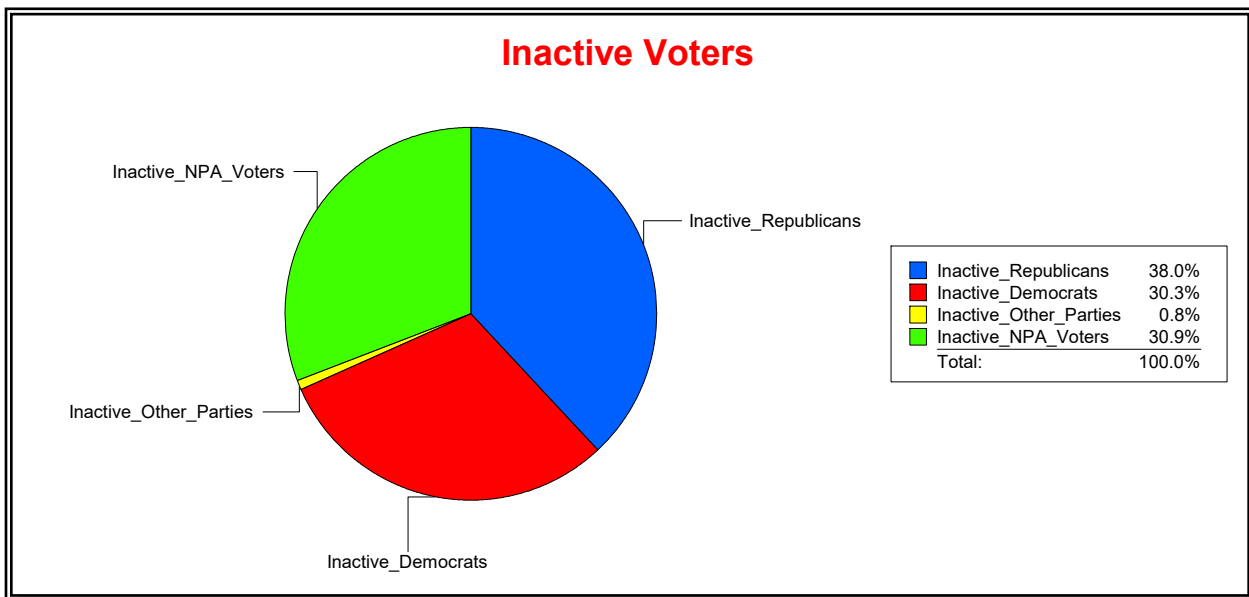

Ron Turner

Supervisor of Elections

Sarasota County, FL

Date 5/3/2021

Time 10:20 AM

Graphs of District Registration

Active Registered Voters

Inactive Voters

District	Total	Dems	Reps	NonP	Other	Total	Dems	Reps	NonP	Other
CNTY COMM DIST 4	72,061	21,540	31,698	17,504	1,319	1,752	531	665	542	14