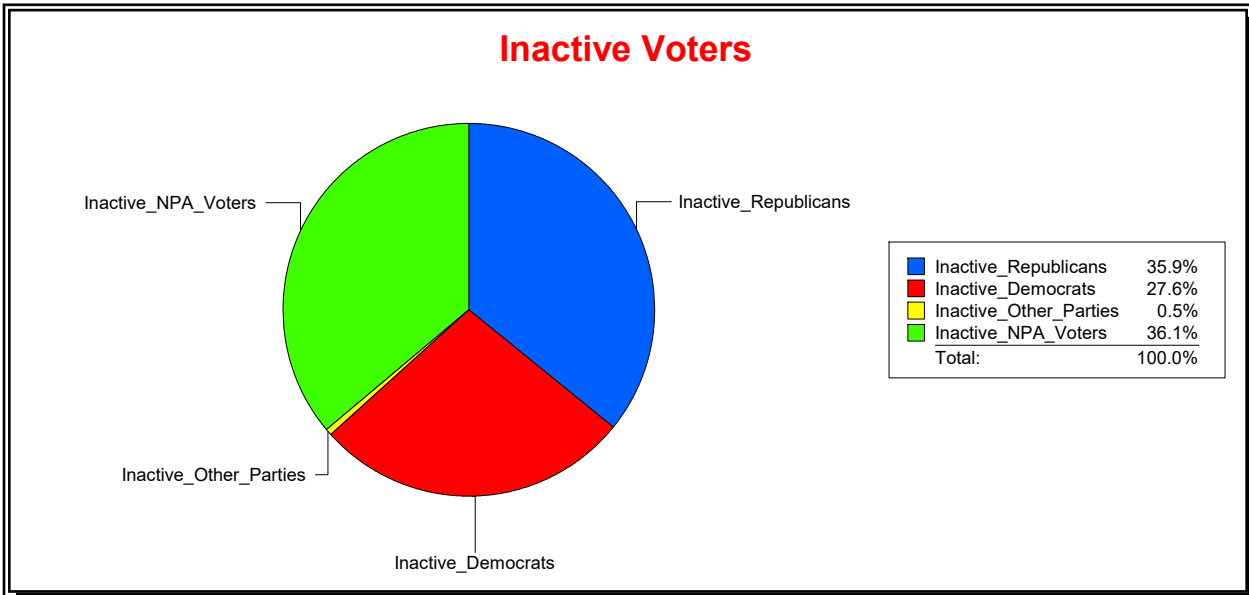

Ron Turner

Supervisor of Elections

Sarasota County, FL

Date 5/3/2021

Time 10:20 AM

Graphs of District Registration

Active Registered Voters

Inactive Voters

District	Total	Dems	Reps	NonP	Other	Total	Dems	Reps	NonP	Other
NORTH PORT DIST5	56,571	14,952	23,761	16,793	1,065	1,875	517	673	676	9