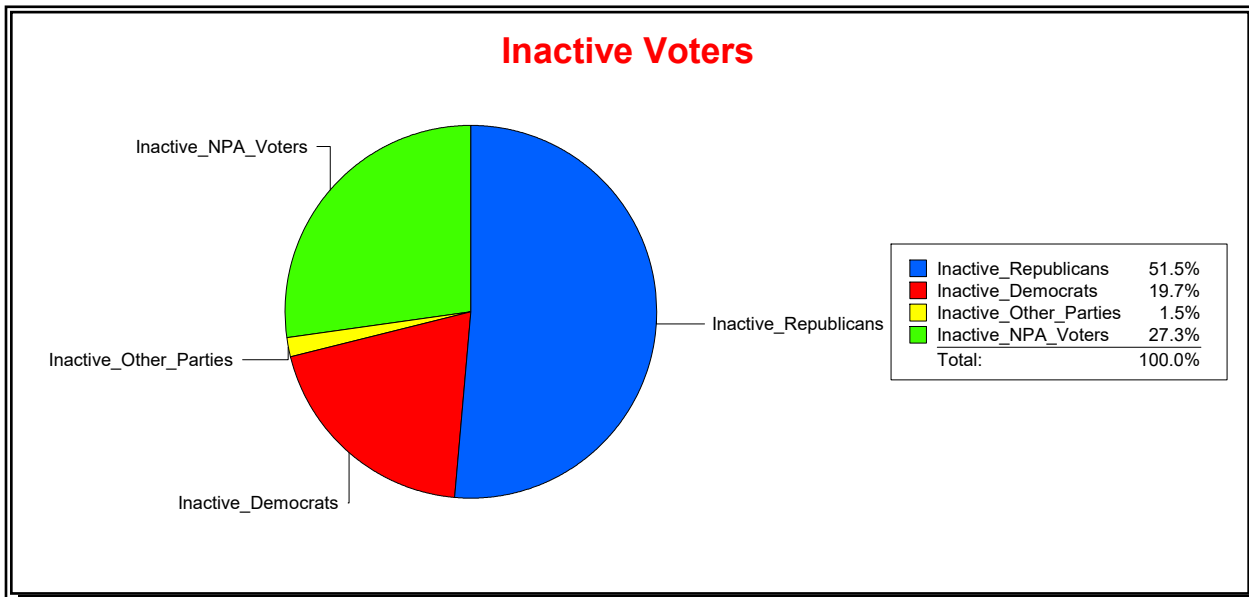

Ron Turner

Supervisor of Elections

Sarasota County, FL

Date 5/3/2021

Time 10:20 AM

Graphs of District Registration

Active Registered Voters

Inactive Voters

<u>District</u>	<u>Total</u>	<u>Dems</u>	<u>Reps</u>	<u>NonP</u>	<u>Other</u>	<u>Total</u>	<u>Dems</u>	<u>Reps</u>	<u>NonP</u>	<u>Other</u>
WEST VILLAGES CDD	6,524	1,587	3,205	1,598	134	66	13	34	18	1