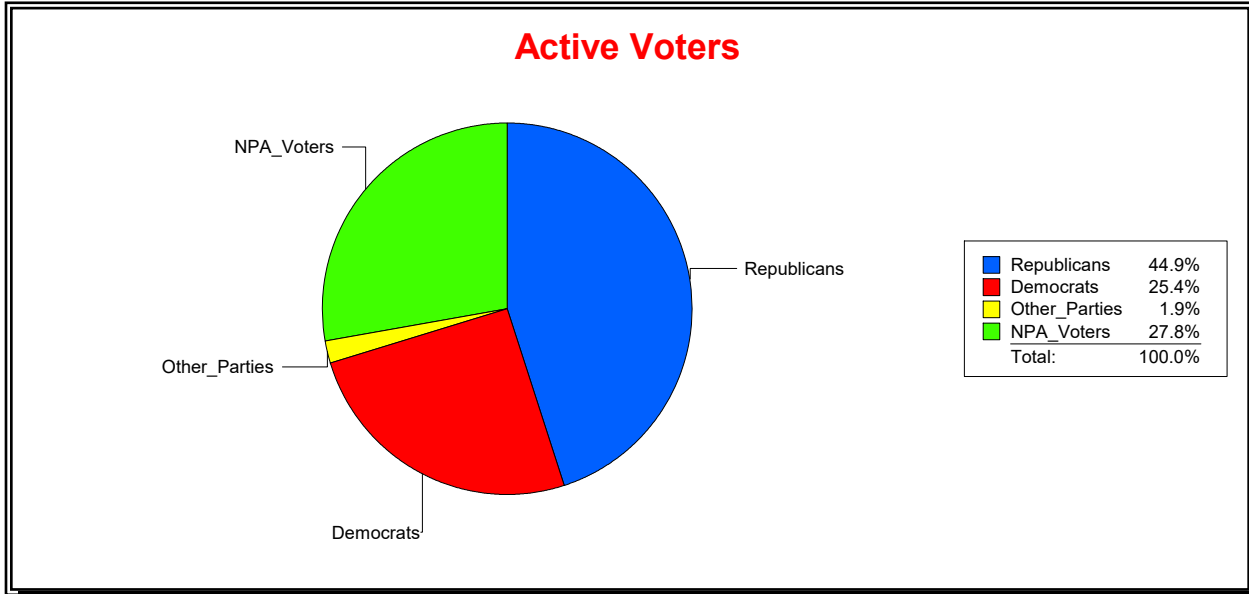

Ron Turner

Supervisor of Elections

Sarasota County, FL

Date 5/3/2021

Time 10:20 AM

Graphs of District Registration

Active Registered Voters

Inactive Voters

<u>District</u>	<u>Total</u>	<u>Dems</u>	<u>Reps</u>	<u>NonP</u>	<u>Other</u>	<u>Total</u>	<u>Dems</u>	<u>Reps</u>	<u>NonP</u>	<u>Other</u>
LAKESIDE PLANT CDD	900	229	404	250	17	39	12	16	10	1