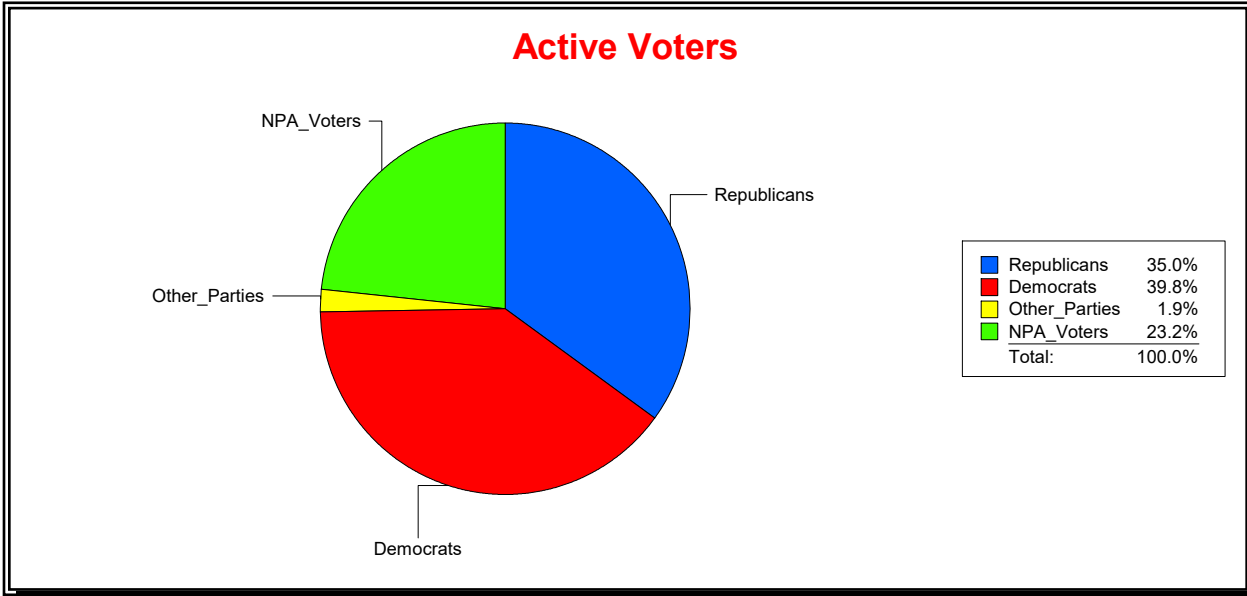

Ron Turner

Supervisor of Elections

Sarasota County, FL

Date 5/3/2021

Time 10:20 AM

Graphs of District Registration

Active Registered Voters

Inactive Voters

District	Total	Dems	Reps	NonP	Other	Total	Dems	Reps	NonP	Other
CNTY COMM DIST 2	61,772	24,596	21,646	14,361	1,169	1,766	671	537	545	13