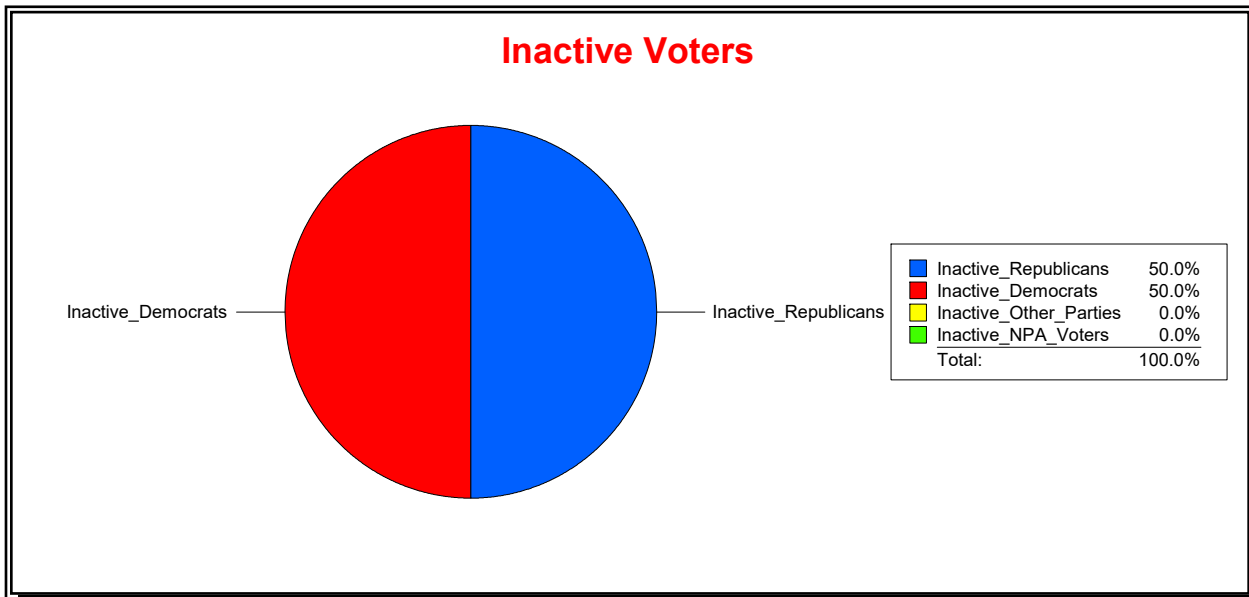

Sarasota County, FL

Date 5/3/2021

Time 10:20 AM

Graphs of District Registration

Active Registered Voters

Inactive Voters

District	Total	Dems	Reps	NonP	Other	Total	Dems	Reps	NonP	Other
LONGBOAT KEY 3	1,496	442	714	320	20	18	9	9	0	0