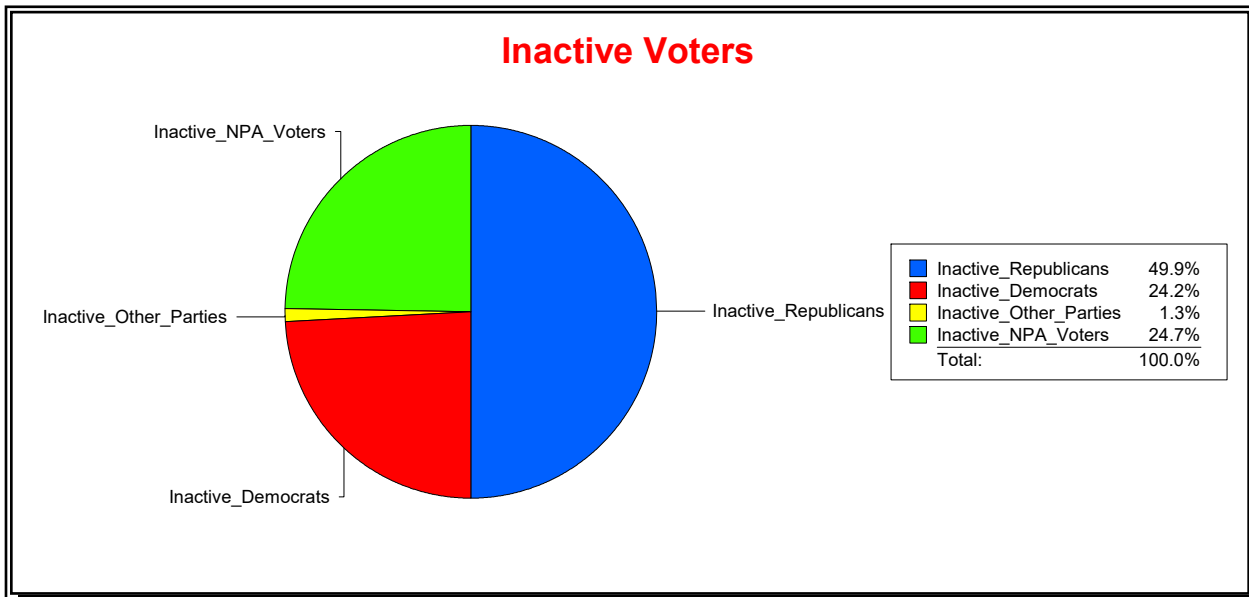

Ron Turner

Supervisor of Elections

Sarasota County, FL

Date 5/3/2021

Time 10:20 AM

Graphs of District Registration

Active Registered Voters

Inactive Voters

District	Total	Dems	Reps	NonP	Other	Total	Dems	Reps	NonP	Other
STATE HOUSE DIST 73	23,475	5,644	12,161	5,221	449	393	95	196	97	5