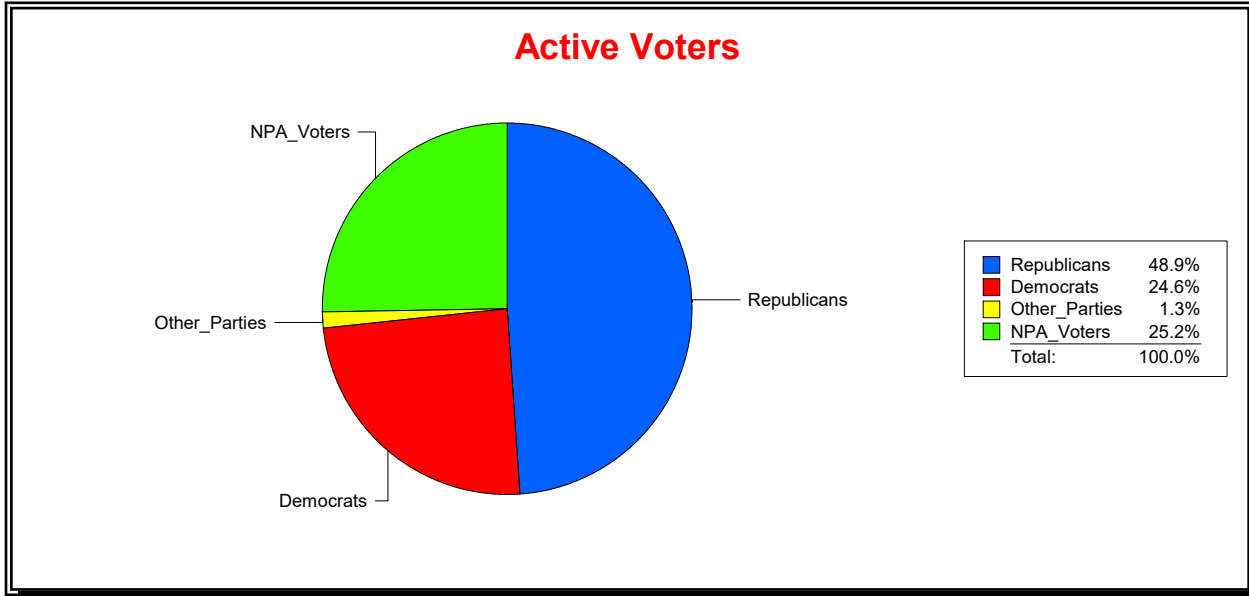

District	Total	Dems	Reps	NonP	Other	Total	Dems	Reps	NonP	Other
BOBCAT TRAIL CDD	765	188	374	193	10	17	2	7	8	0

Ron Turner

Supervisor of Elections

Sarasota County, FL

Date 5/3/2021

Time 10:20 AM

Graphs of District Registration