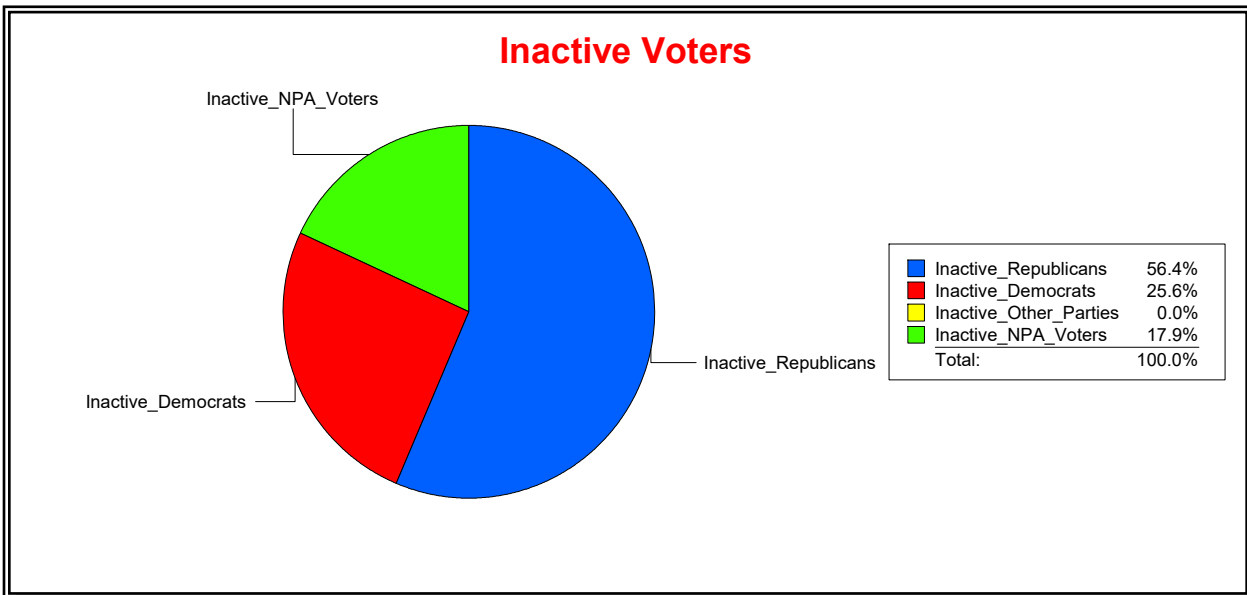

Ron Turner

Supervisor of Elections

Sarasota County, FL

Date 5/3/2021

Time 10:20 AM

Graphs of District Registration

Active Registered Voters

Inactive Voters

District	Total	Dems	Reps	NonP	Other	Total	Dems	Reps	NonP	Other
LONGBOAT KEY BEACH B	2,902	851	1,413	595	43	39	10	22	7	0