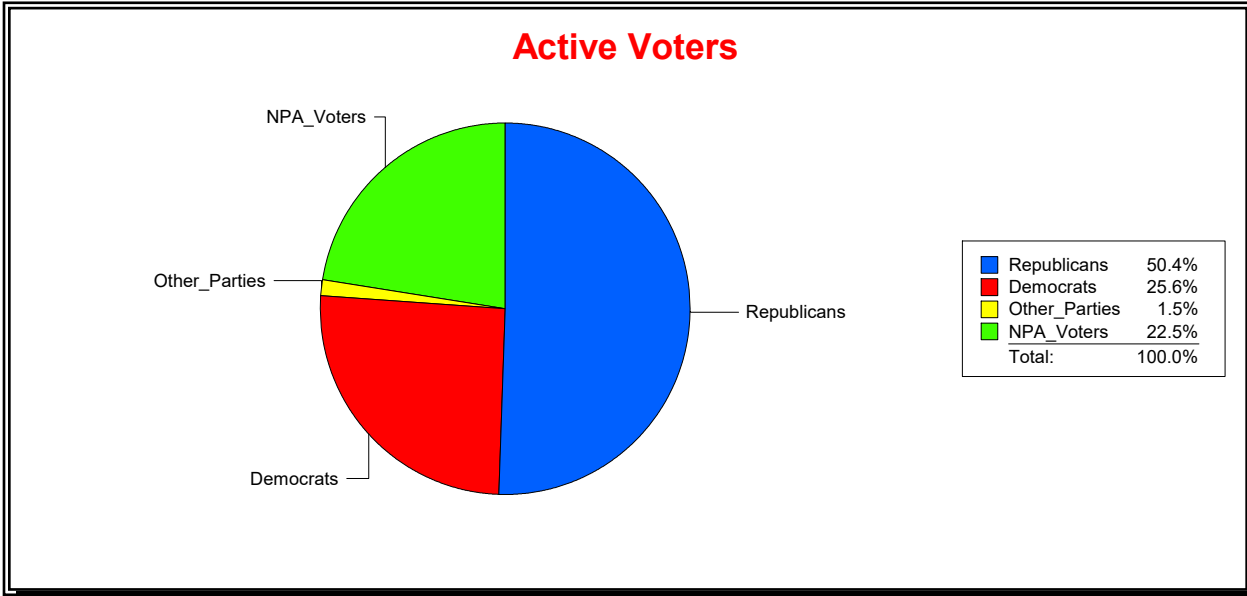

Date 5/3/2021

Time 10:20 AM

Graphs of District Registration

Active Registered Voters

Inactive Voters

District	Total	Dems	Reps	NonP	Other	Total	Dems	Reps	NonP	Other
VENETIAN CDD	1,949	499	983	438	29	36	16	15	5	0