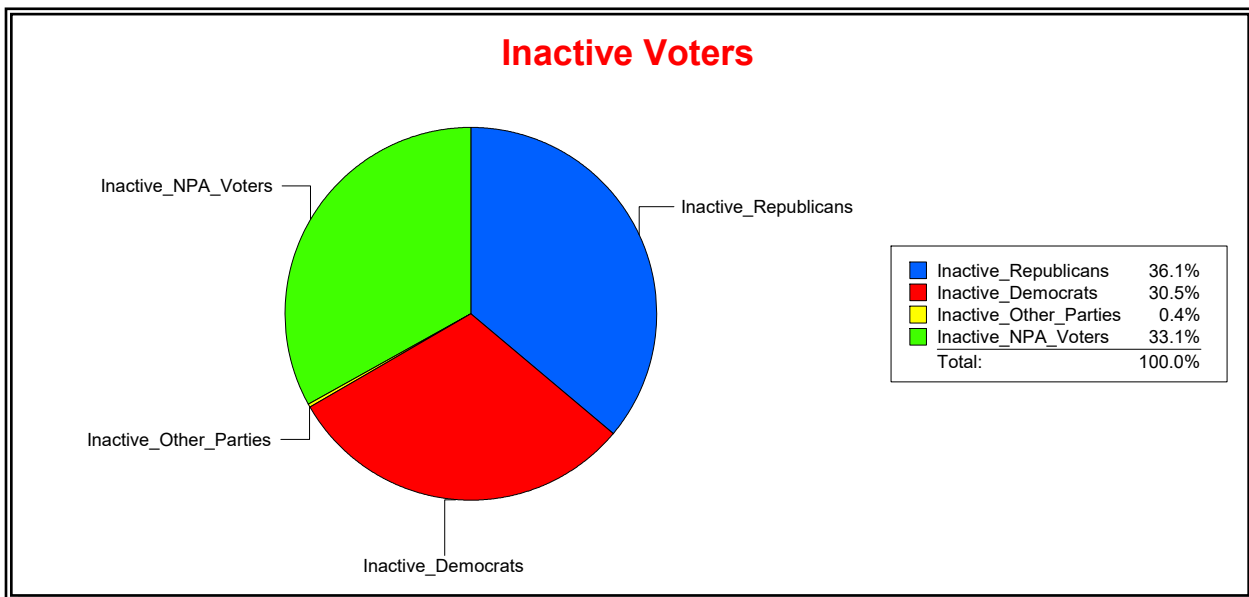

Ron Turner

Supervisor of Elections

Sarasota County, FL

Date 5/3/2021

Time 10:20 AM

Graphs of District Registration

Active Registered Voters

Inactive Voters

District	Total	Dems	Reps	NonP	Other	Total	Dems	Reps	NonP	Other
NORTH PORT 5	15,606	4,136	6,717	4,438	315	502	153	181	166	2