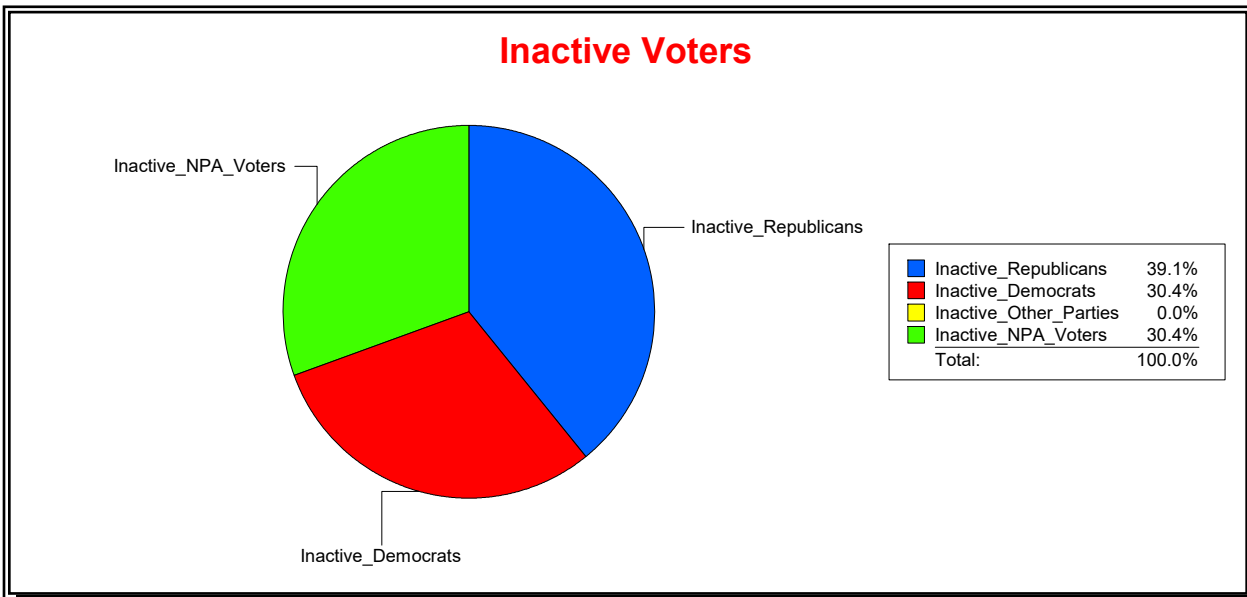

Ron Turner

Supervisor of Elections

Sarasota County, FL

Date 5/3/2021

Time 10:20 AM

Graphs of District Registration

Active Registered Voters

Inactive Voters

District	Total	Dems	Reps	NonP	Other	Total	Dems	Reps	NonP	Other
TR-PAR PK & REC DIST	534	178	237	113	6	23	7	9	7	0