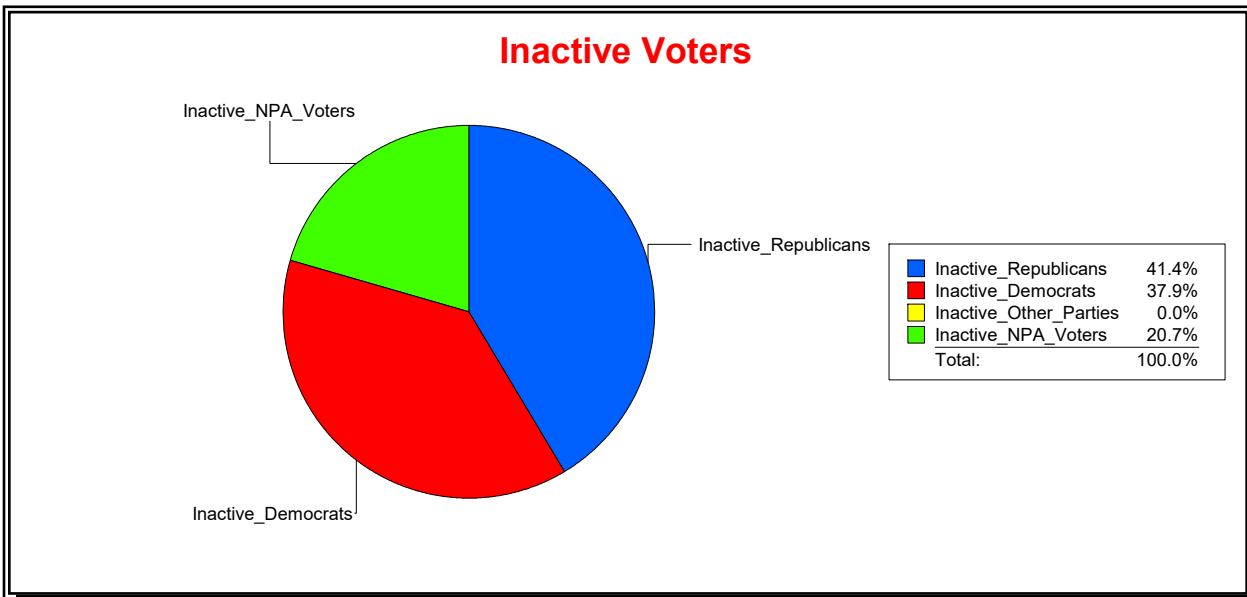

Ron Turner

Supervisor of Elections

Sarasota County, FL

Date 5/3/2021

Time 10:20 AM

Graphs of District Registration

Active Registered Voters

Inactive Voters

<u>District</u>	<u>Total</u>	<u>Dems</u>	<u>Reps</u>	<u>NonP</u>	<u>Other</u>	<u>Total</u>	<u>Dems</u>	<u>Reps</u>	<u>NonP</u>	<u>Other</u>
LONGBOAT KEY 2	1,367	477	582	284	24	29	11	12	6	0