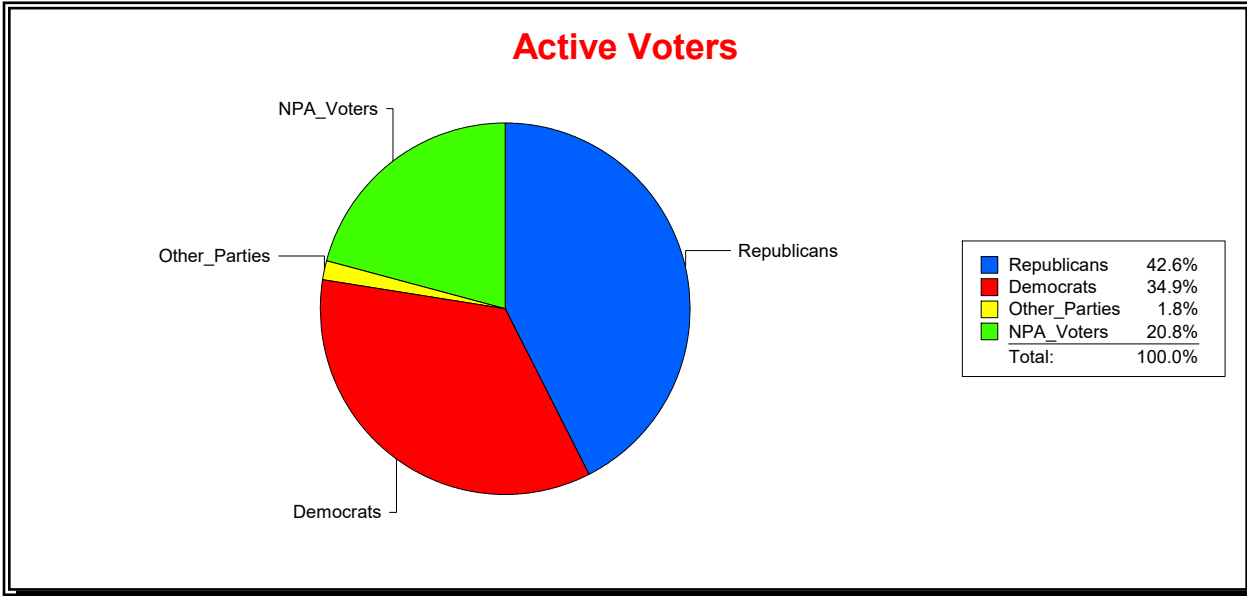

Ron Turner

Supervisor of Elections

Sarasota County, FL

Date 5/3/2021

Time 10:20 AM

Graphs of District Registration

Active Registered Voters

Inactive Voters

<u>District</u>	<u>Total</u>	<u>Dems</u>	<u>Reps</u>	<u>NonP</u>	<u>Other</u>	<u>Total</u>	<u>Dems</u>	<u>Reps</u>	<u>NonP</u>	<u>Other</u>
LONGBOAT KEY 2	1,367	477	582	284	24	29	11	12	6	0