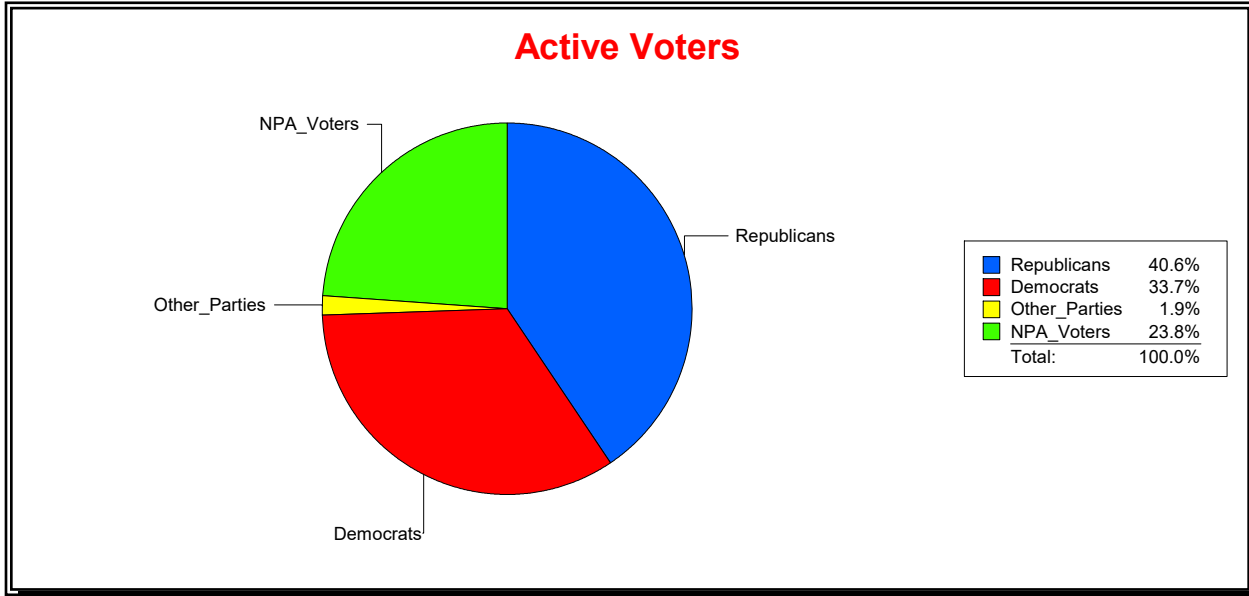

Ron Turner

Supervisor of Elections

Sarasota County, FL

Date 5/3/2021

Time 10:20 AM

Graphs of District Registration

District	Active Registered Voters					Inactive Voters				
	Total	Dems	Reps	NonP	Other	Total	Dems	Reps	NonP	Other
SCHOOL DIST 4	57,738	19,445	23,465	13,755	1,073	1,585	510	574	487	14