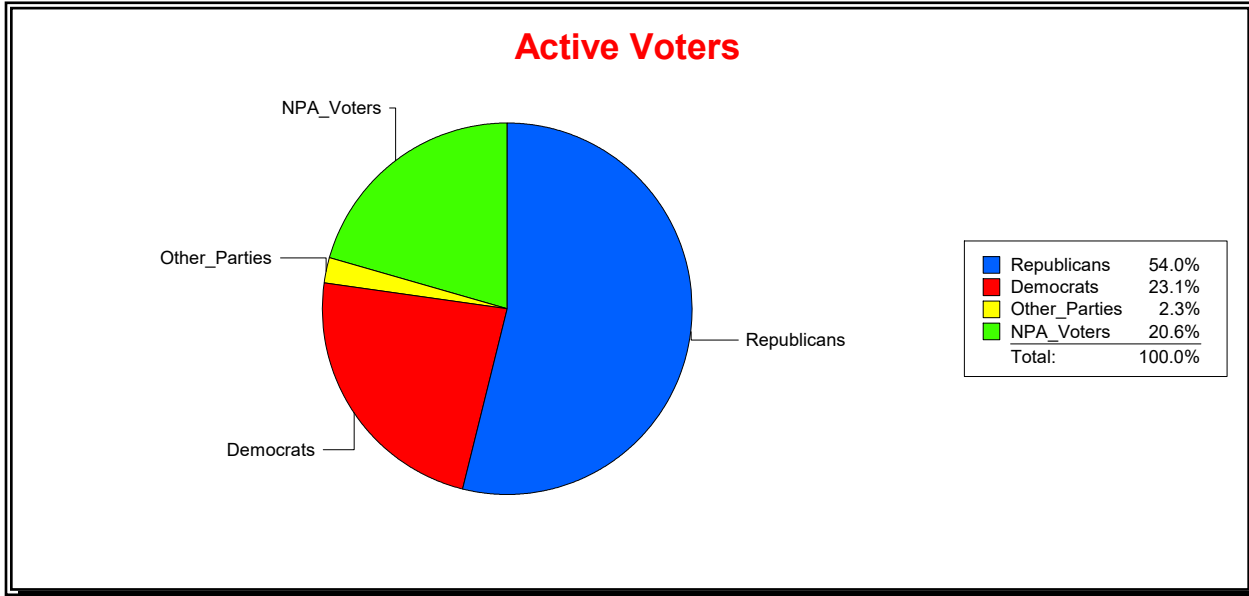

Ron Turner

Supervisor of Elections

Sarasota County, FL

Date 5/3/2021

Time 10:20 AM

Graphs of District Registration

Active Registered Voters

Inactive Voters

District	Total	Dems	Reps	NonP	Other	Total	Dems	Reps	NonP	Other
LONGBOAT KEY 1	1,484	343	801	306	34	14	3	8	3	0