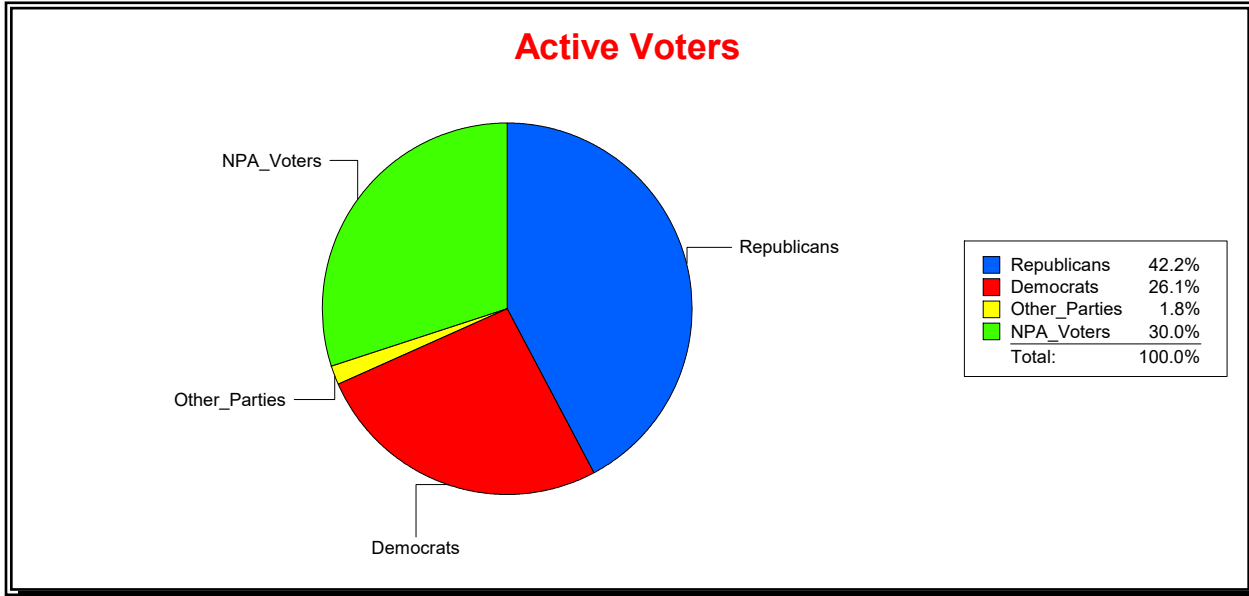

Ron Turner

Supervisor of Elections

Sarasota County, FL

Date 5/3/2021

Time 10:20 AM

Graphs of District Registration

Active Registered Voters

Inactive Voters

<u>District</u>	<u>Total</u>	<u>Dems</u>	<u>Reps</u>	<u>NonP</u>	<u>Other</u>	<u>Total</u>	<u>Dems</u>	<u>Reps</u>	<u>NonP</u>	<u>Other</u>
NORTH PORT 1	10,168	2,651	4,286	3,048	183	313	69	120	121	3