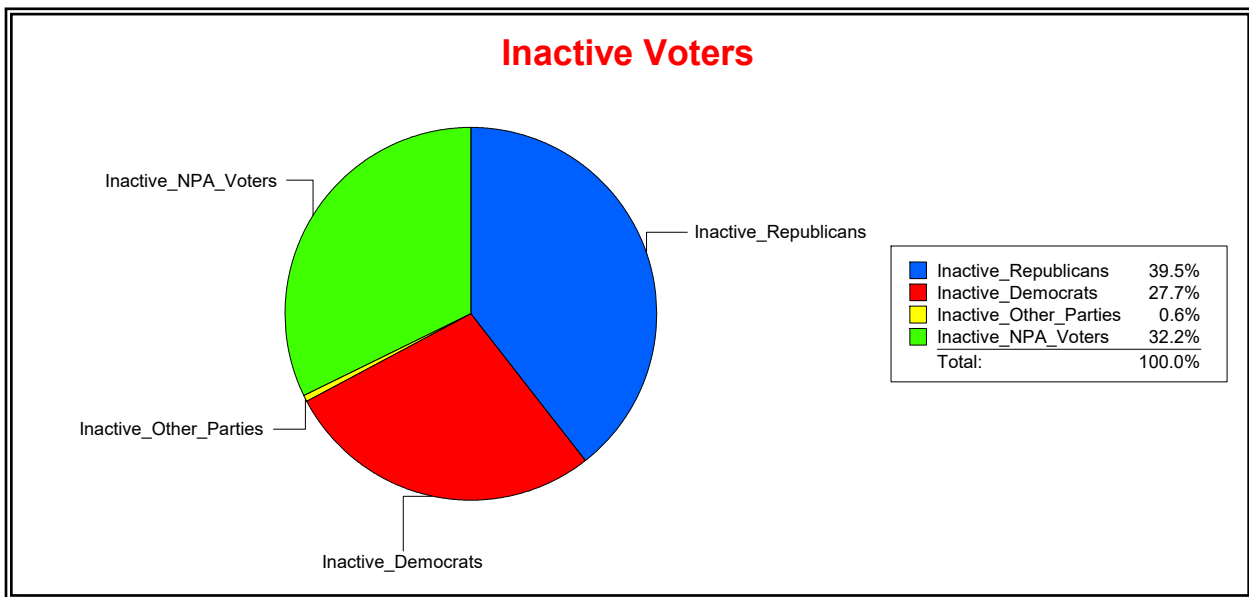

Ron Turner

Supervisor of Elections

Sarasota County, FL

Date 5/3/2021

Time 10:20 AM

Graphs of District Registration

Active Registered Voters

Inactive Voters

District	Total	Dems	Reps	NonP	Other	Total	Dems	Reps	NonP	Other
17TH CONGRESS DIST	161,365	42,892	71,968	43,755	2,750	4,898	1,356	1,935	1,579	28