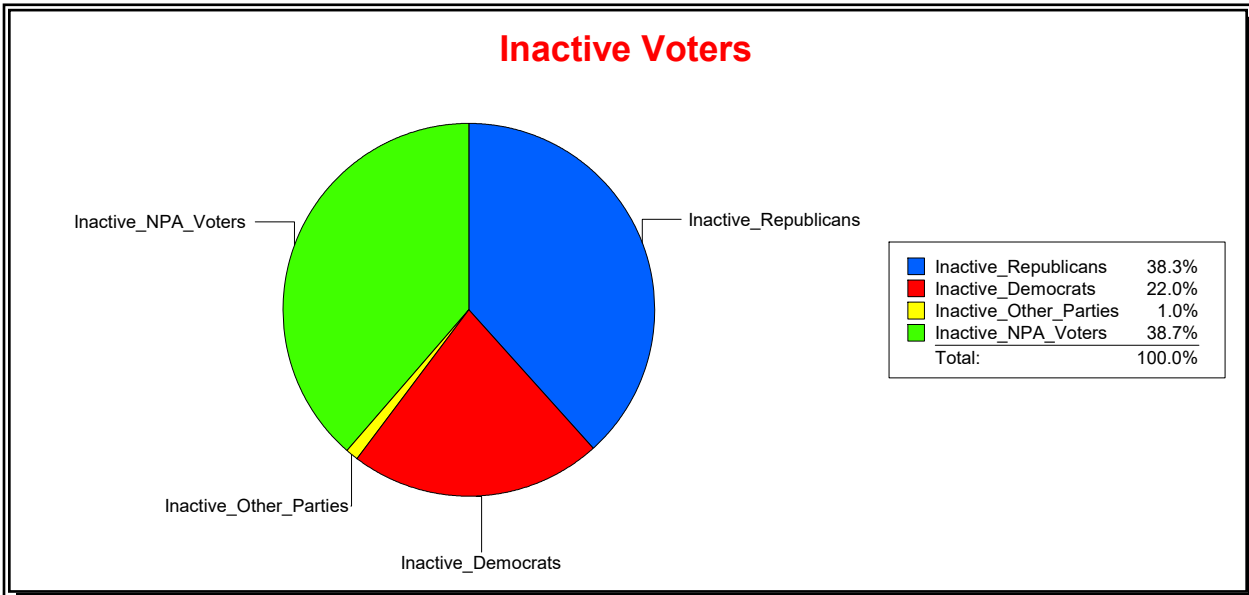

Ron Turner

Supervisor of Elections

Sarasota County, FL

Date 5/3/2021

Time 10:20 AM

Graphs of District Registration

Active Registered Voters

Inactive Voters

<u>District</u>	<u>Total</u>	<u>Dems</u>	<u>Reps</u>	<u>NonP</u>	<u>Other</u>	<u>Total</u>	<u>Dems</u>	<u>Reps</u>	<u>NonP</u>	<u>Other</u>
NORTH PORT DIST 1	10,168	2,651	4,286	3,048	183	313	69	120	121	3