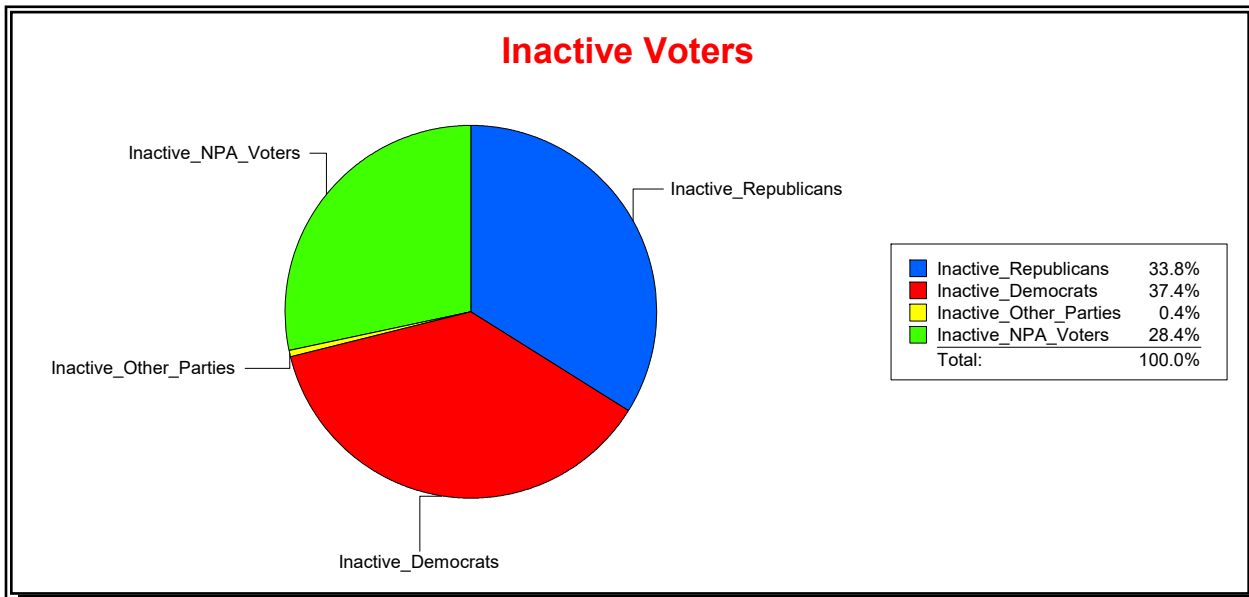

Ron Turner

Supervisor of Elections

Sarasota County, FL

Date 5/3/2021

Time 10:20 AM

Graphs of District Registration

Active Registered Voters

Inactive Voters

District	Total	Dems	Reps	NonP	Other	Total	Dems	Reps	NonP	Other
SARASOTA 2	16,957	6,600	6,291	3,725	341	476	178	161	135	2