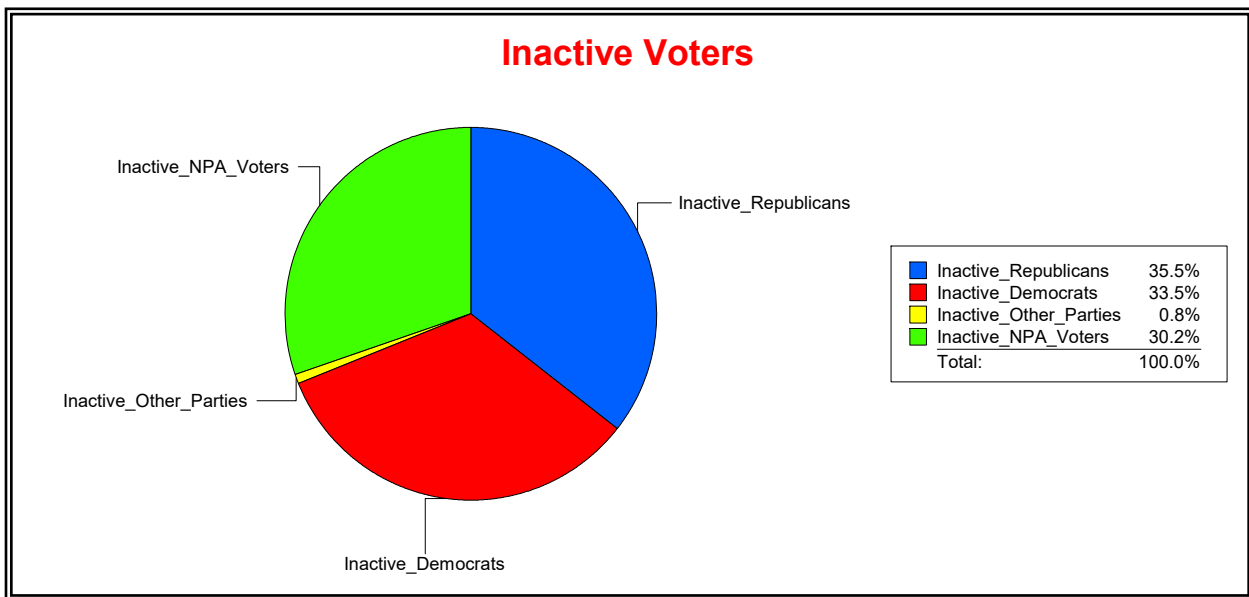

District	Total	Dems	Reps	NonP	Other	Total	Dems	Reps	NonP	Other
16TH CONGRESS DIST	182,742	62,692	73,047	43,534	3,469	4,748	1,592	1,685	1,433	38

Ron Turner

Supervisor of Elections

Sarasota County, FL

Date 5/3/2021