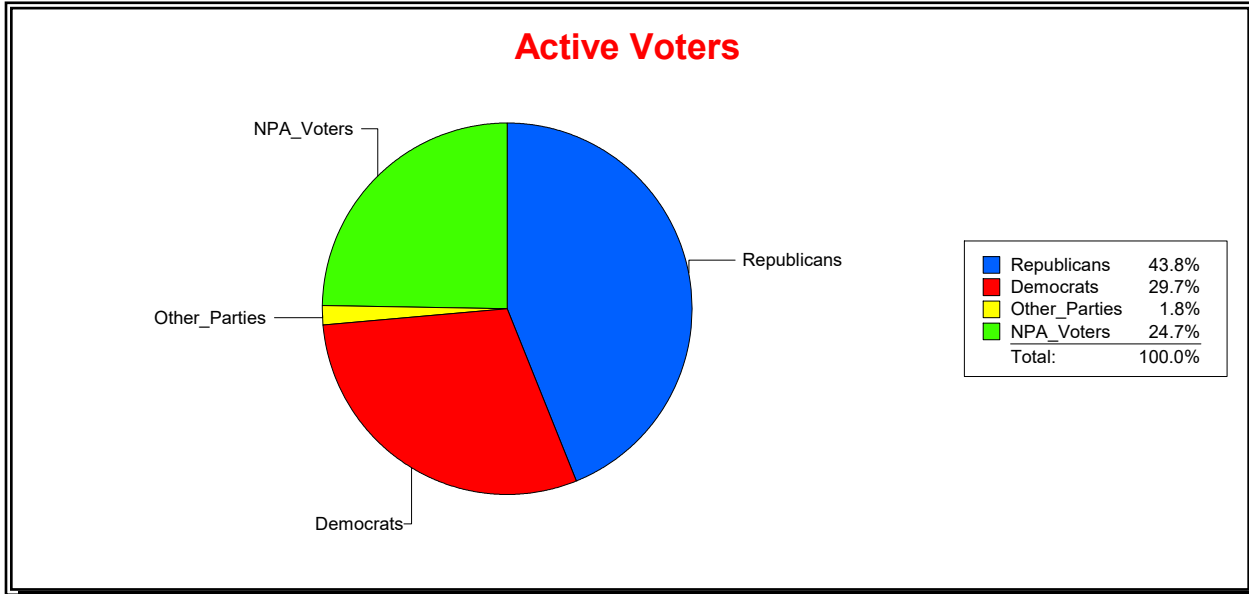

Ron Turner

Supervisor of Elections

Sarasota County, FL

Date 5/3/2021

Time 10:20 AM

Graphs of District Registration

Active Registered Voters

Inactive Voters

<u>District</u>	<u>Total</u>	<u>Dems</u>	<u>Reps</u>	<u>NonP</u>	<u>Other</u>	<u>Total</u>	<u>Dems</u>	<u>Reps</u>	<u>NonP</u>	<u>Other</u>
COUNTY	221,685	65,881	97,143	54,732	3,929	5,637	1,661	2,250	1,680	46