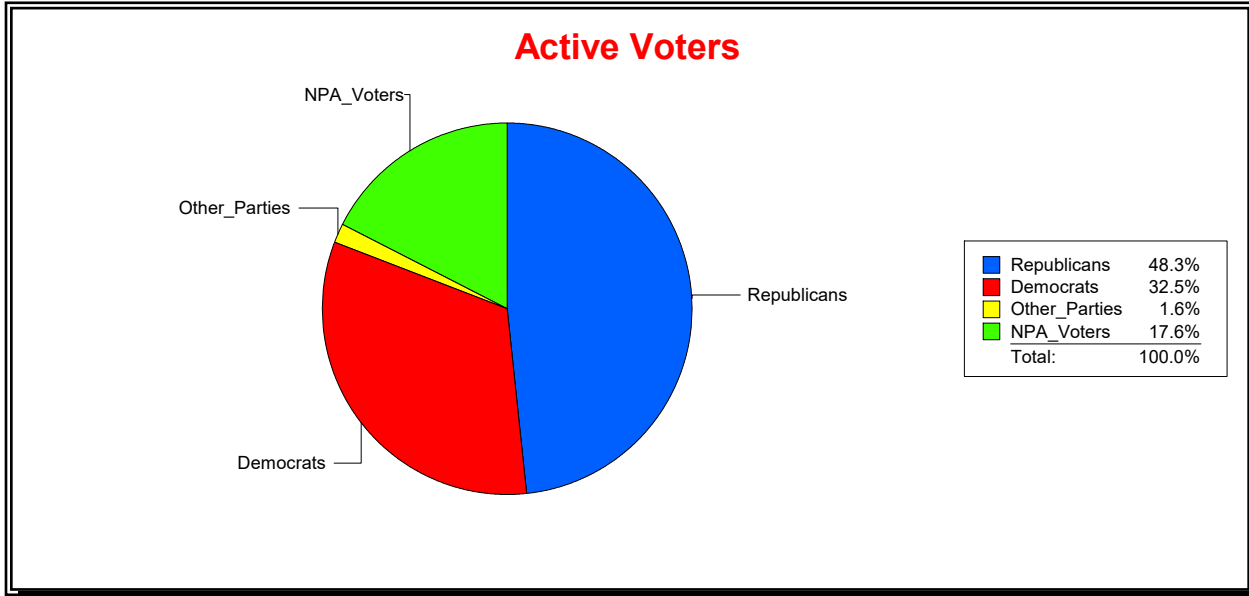

Ron Turner

Supervisor of Elections

Sarasota County, FL

Date 5/3/2021

Time 10:20 AM

Graphs of District Registration

Active Registered Voters

Inactive Voters

District	Total	Dems	Reps	NonP	Other	Total	Dems	Reps	NonP	Other
LONGBOAT KEY 4	431	140	208	76	7	11	1	5	5	0