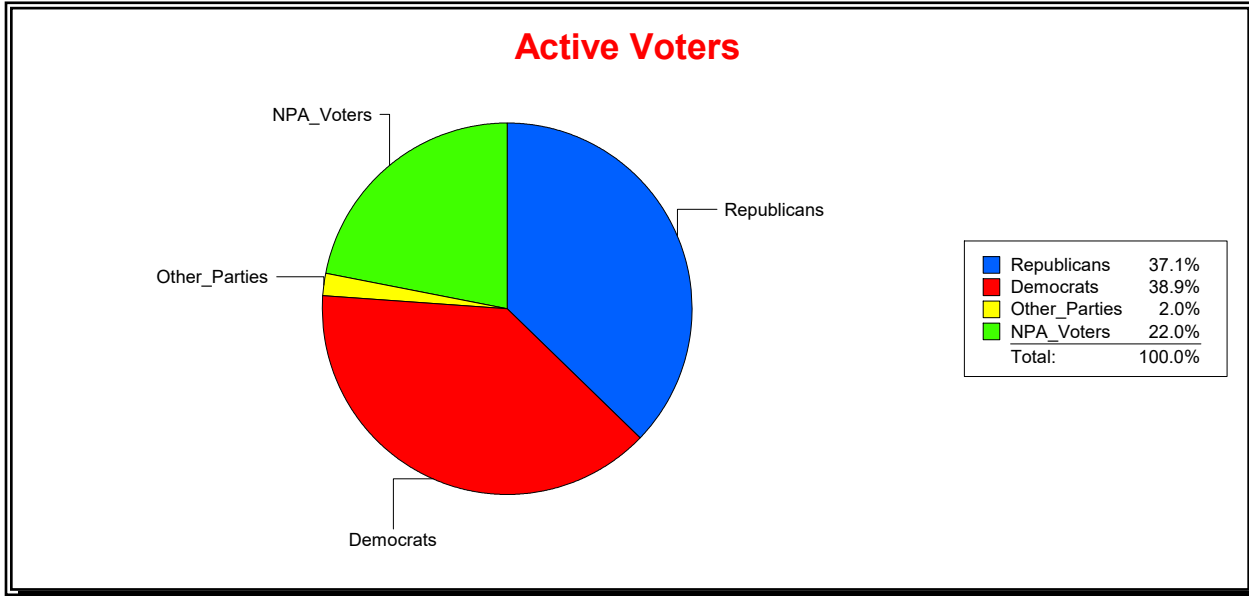

Ron Turner

Supervisor of Elections

Sarasota County, FL

Date 5/3/2021

Time 10:20 AM

Graphs of District Registration

Active Registered Voters

Inactive Voters

District	Total	Dems	Reps	NonP	Other	Total	Dems	Reps	NonP	Other
SARASOTA 2	16,957	6,600	6,291	3,725	341	476	178	161	135	2