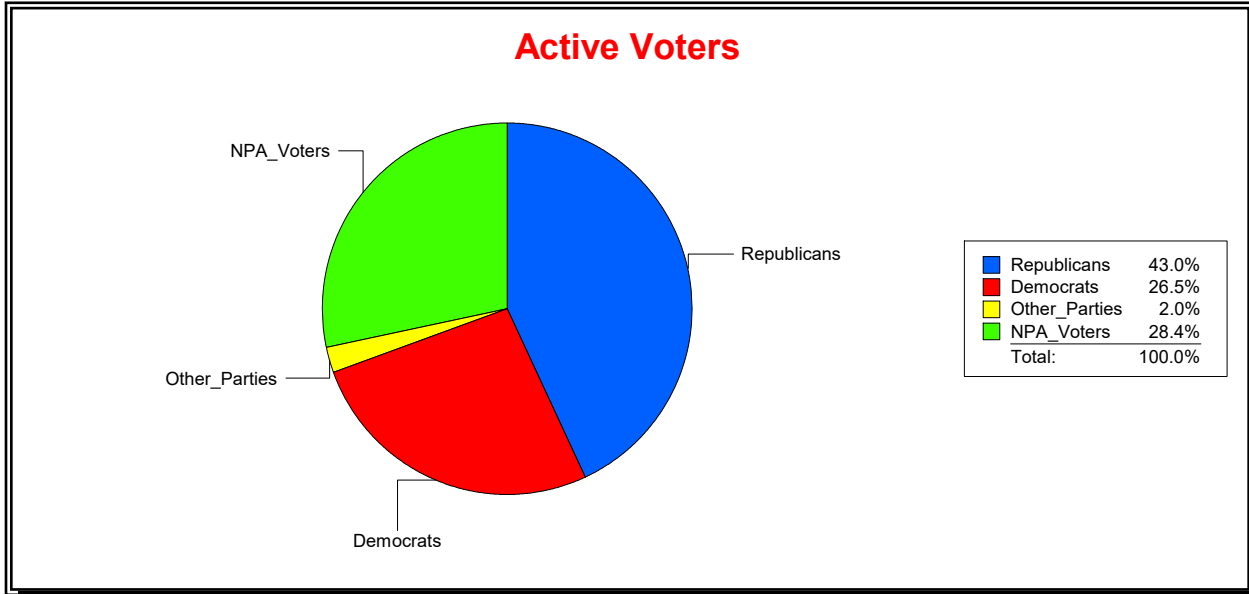

Ron Turner

Supervisor of Elections

Sarasota County, FL

Date 5/3/2021

Time 10:20 AM

Graphs of District Registration

Active Registered Voters

Inactive Voters

District	Total	Dems	Reps	NonP	Other	Total	Dems	Reps	NonP	Other
NORTH PORT 5	15,606	4,136	6,717	4,438	315	502	153	181	166	2