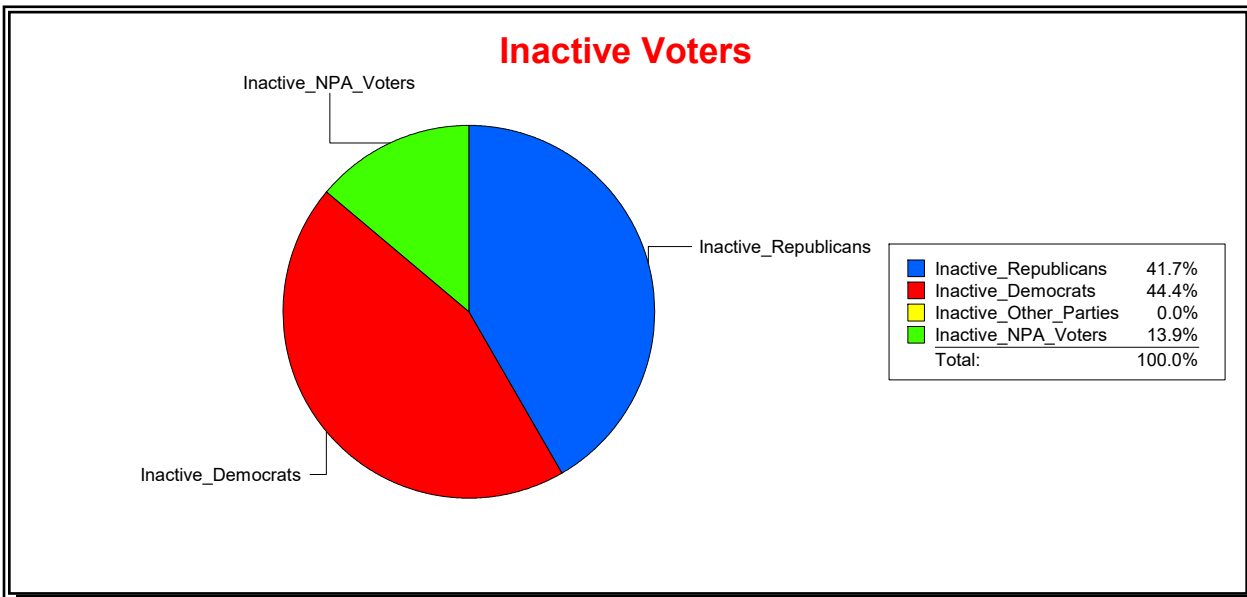

Date 5/3/2021

Time 10:20 AM

Graphs of District Registration

Active Registered Voters

Inactive Voters

District	Total	Dems	Reps	NonP	Other	Total	Dems	Reps	NonP	Other
VENETIAN CDD	1,949	499	983	438	29	36	16	15	5	0