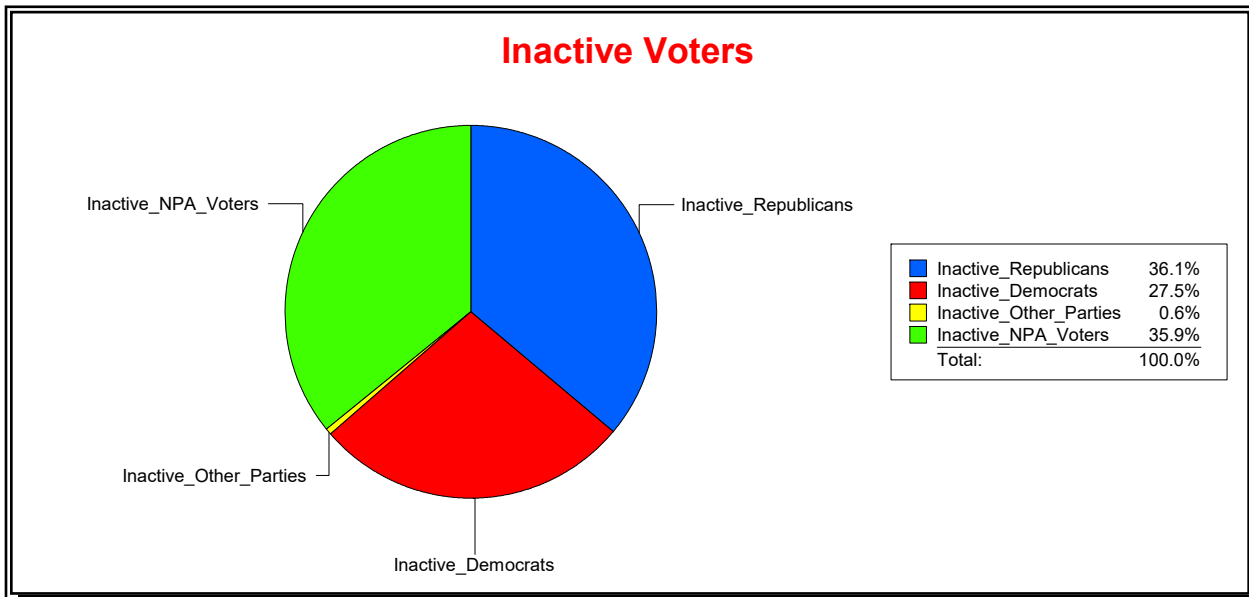

Ron Turner

Supervisor of Elections

Sarasota County, FL

Date 5/3/2021

Time 10:20 AM

Graphs of District Registration

Active Registered Voters

Inactive Voters

<u>District</u>	<u>Total</u>	<u>Dems</u>	<u>Reps</u>	<u>NonP</u>	<u>Other</u>	<u>Total</u>	<u>Dems</u>	<u>Reps</u>	<u>NonP</u>	<u>Other</u>
CNTY COMM DIST 5	63,291	16,789	26,839	18,543	1,120	2,147	590	774	771	12