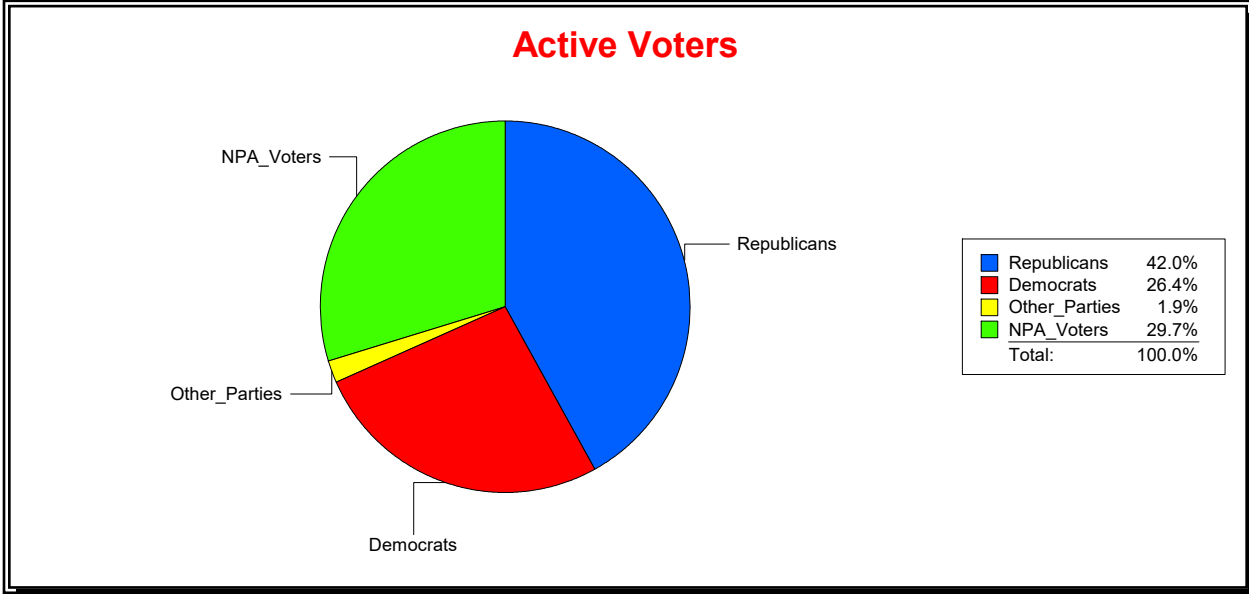

Ron Turner

Supervisor of Elections

Sarasota County, FL

Date 5/3/2021

Time 10:20 AM

Graphs of District Registration

Active Registered Voters

Inactive Voters

District	Total	Dems	Reps	NonP	Other	Total	Dems	Reps	NonP	Other
NORTH PORT DIST5	56,571	14,952	23,761	16,793	1,065	1,875	517	673	676	9