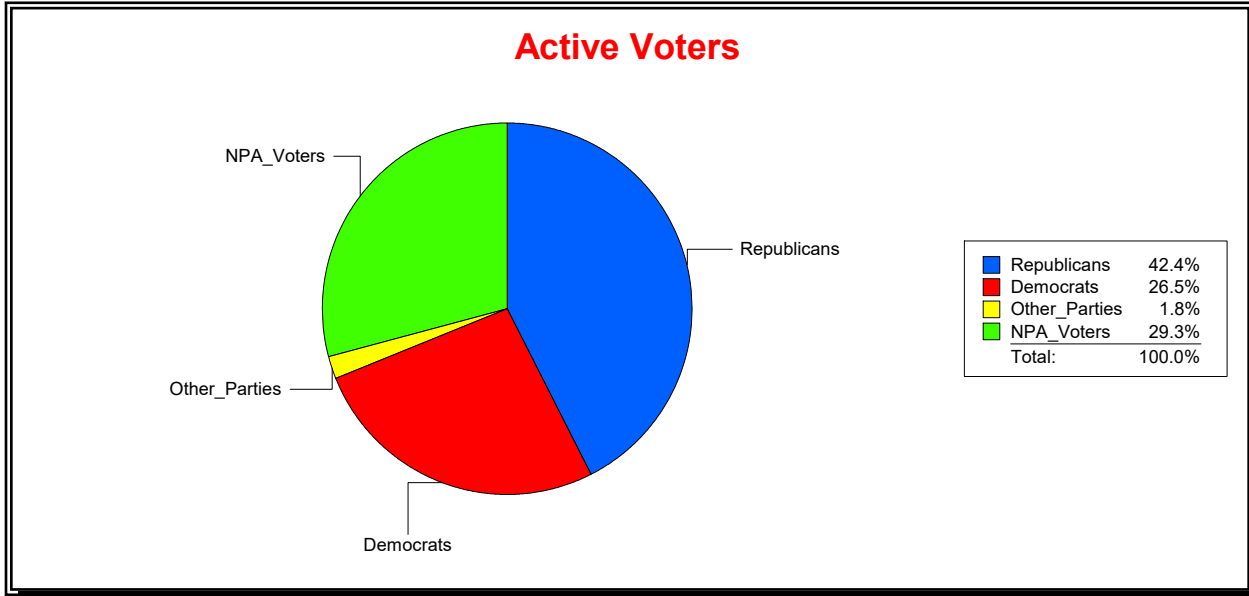

Ron Turner

Supervisor of Elections

Sarasota County, FL

Date 5/3/2021

Time 10:20 AM

Graphs of District Registration

Active Registered Voters

Inactive Voters

<u>District</u>	<u>Total</u>	<u>Dems</u>	<u>Reps</u>	<u>NonP</u>	<u>Other</u>	<u>Total</u>	<u>Dems</u>	<u>Reps</u>	<u>NonP</u>	<u>Other</u>
CNTY COMM DIST 5	63,291	16,789	26,839	18,543	1,120	2,147	590	774	771	12