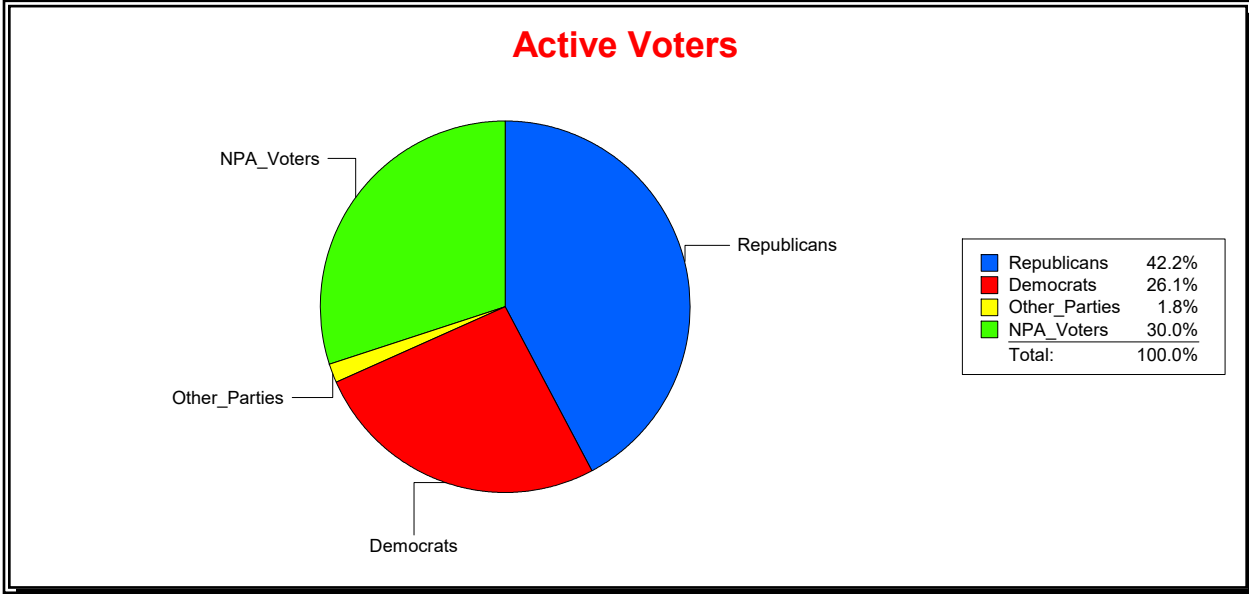

Ron Turner

Supervisor of Elections

Sarasota County, FL

Date 5/3/2021

Time 10:20 AM

Graphs of District Registration

Active Registered Voters

Inactive Voters

<u>District</u>	<u>Total</u>	<u>Dems</u>	<u>Reps</u>	<u>NonP</u>	<u>Other</u>	<u>Total</u>	<u>Dems</u>	<u>Reps</u>	<u>NonP</u>	<u>Other</u>
NORTH PORT DIST 1	10,168	2,651	4,286	3,048	183	313	69	120	121	3