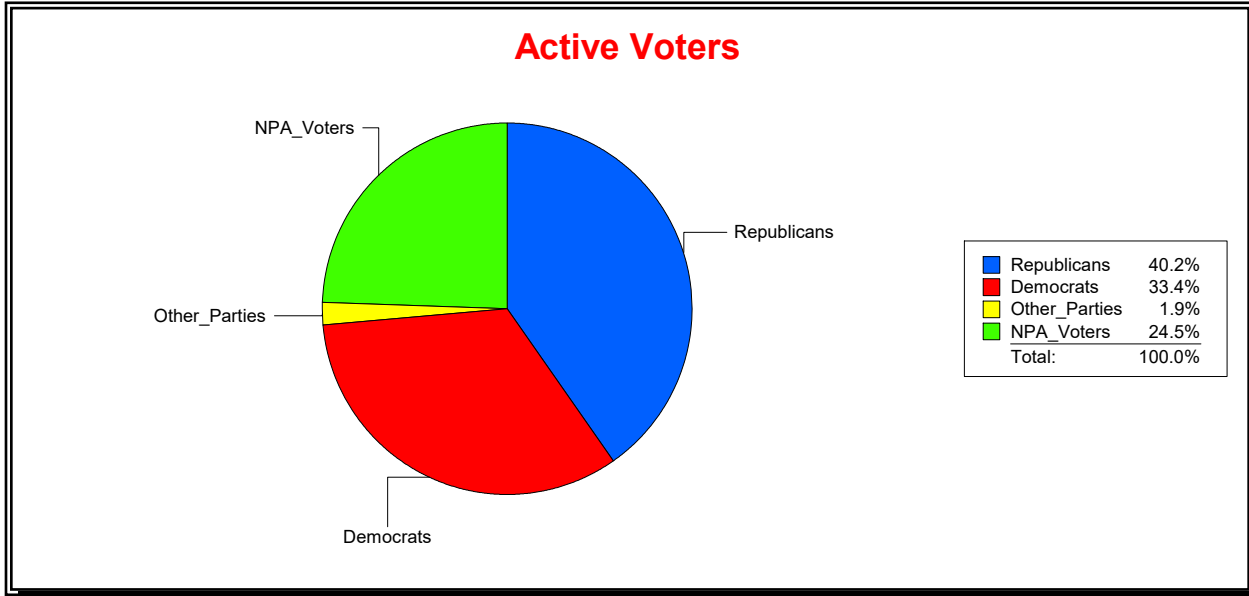

Ron Turner

Supervisor of Elections

Sarasota County, FL

Date 5/3/2021

Time 10:20 AM

Graphs of District Registration

Active Registered Voters

Inactive Voters

<u>District</u>	<u>Total</u>	<u>Dems</u>	<u>Reps</u>	<u>NonP</u>	<u>Other</u>	<u>Total</u>	<u>Dems</u>	<u>Reps</u>	<u>NonP</u>	<u>Other</u>
STATE HOUSE DIST 72	131,696	43,997	52,929	32,267	2,503	3,532	1,144	1,285	1,073	30