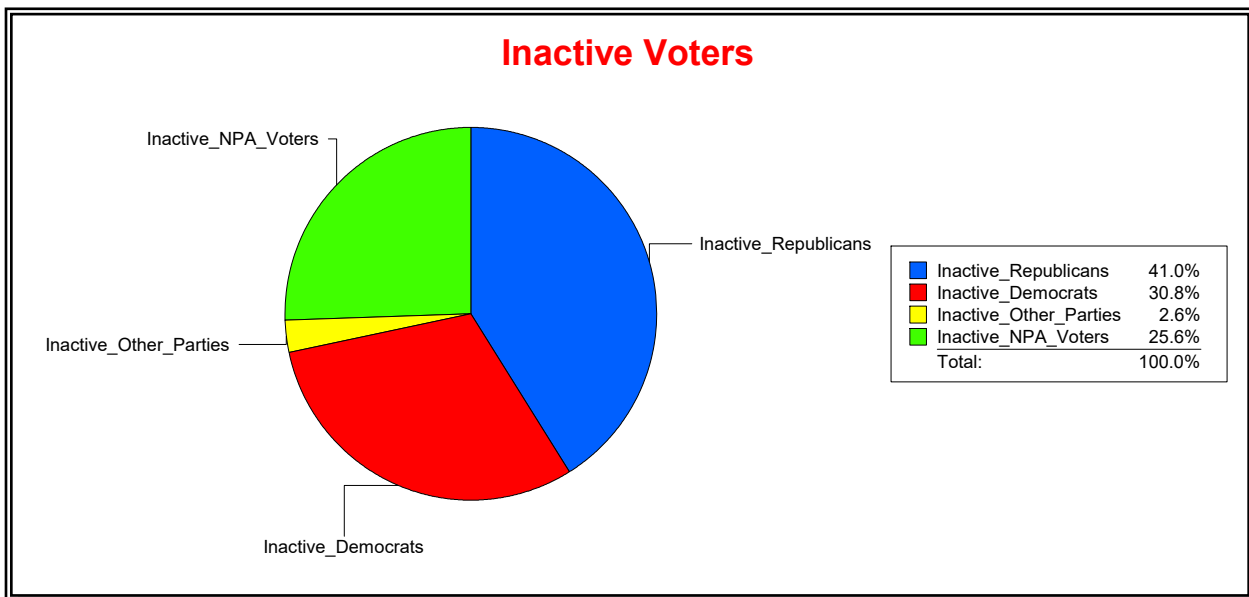

Supervisor of Elections

Sarasota County, FL

Date 5/3/2021

Time 10:20 AM

Graphs of District Registration

Active Registered Voters

Inactive Voters

<u>District</u>	<u>Total</u>	<u>Dems</u>	<u>Reps</u>	<u>NonP</u>	<u>Other</u>	<u>Total</u>	<u>Dems</u>	<u>Reps</u>	<u>NonP</u>	<u>Other</u>
LAKESIDE PLANT CDD	900	229	404	250	17	39	12	16	10	1