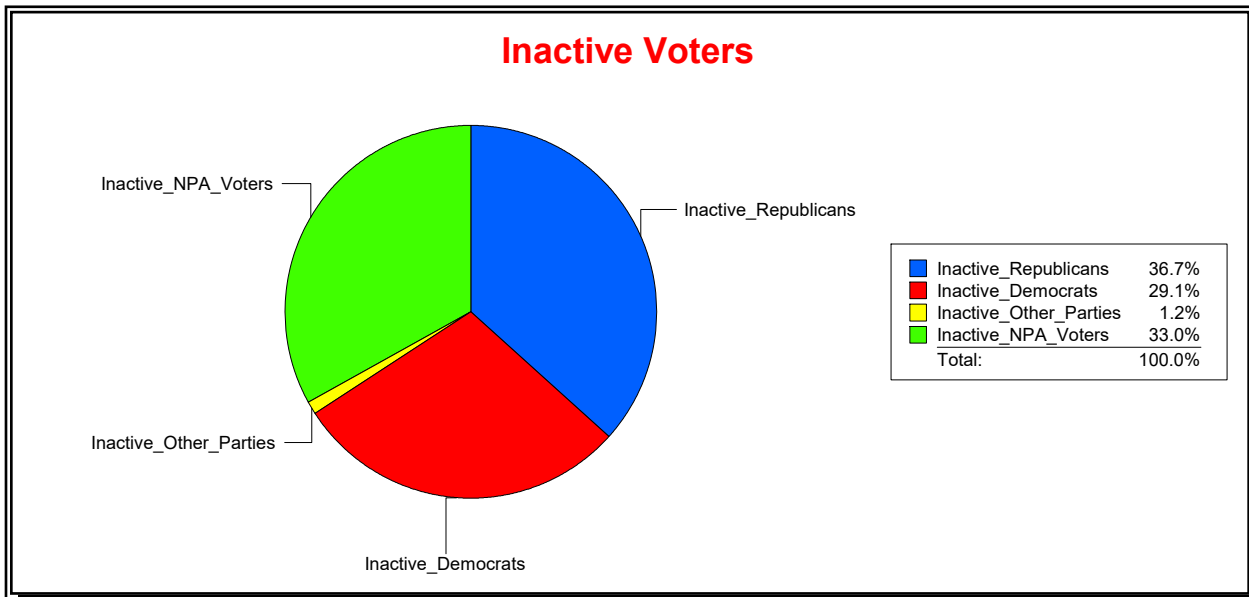

Sarasota County, FL

Date 5/3/2021

Time 10:20 AM

Graphs of District Registration

Active Registered Voters

Inactive Voters

District	Total	Dems	Reps	NonP	Other	Total	Dems	Reps	NonP	Other
ENGLEWOOD WATER DIST	14,635	3,855	6,646	3,883	251	327	95	120	108	4