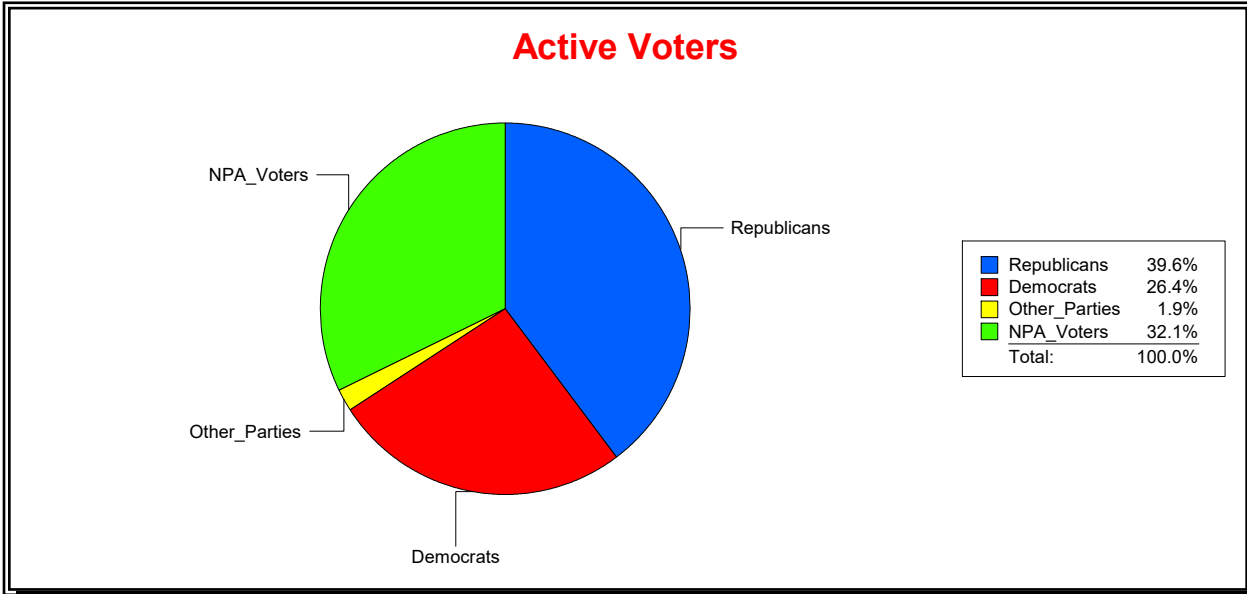

Ron Turner

Supervisor of Elections

Sarasota County, FL

Date 5/3/2021

Time 10:20 AM

Graphs of District Registration

Active Registered Voters

Inactive Voters

<u>District</u>	<u>Total</u>	<u>Dems</u>	<u>Reps</u>	<u>NonP</u>	<u>Other</u>	<u>Total</u>	<u>Dems</u>	<u>Reps</u>	<u>NonP</u>	<u>Other</u>
NORTH PORT DIST 3	10,126	2,670	4,010	3,255	191	400	106	130	162	2