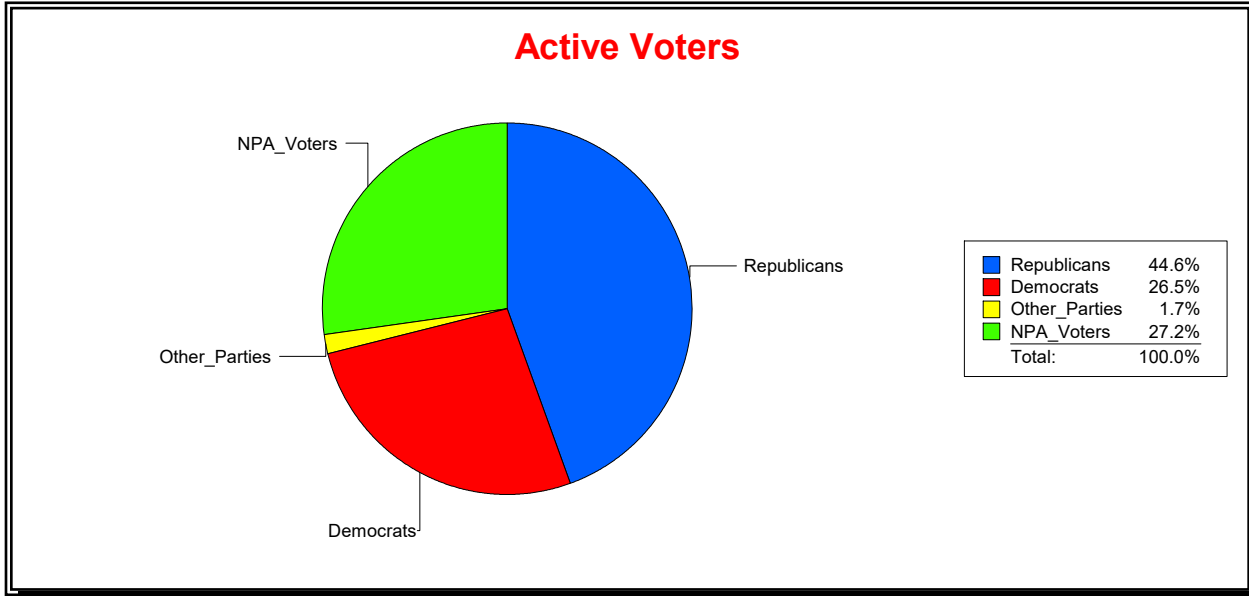

Ron Turner

Supervisor of Elections

Sarasota County, FL

Date 5/3/2021

Time 10:20 AM

Graphs of District Registration

Active Registered Voters

Inactive Voters

District	Total	Dems	Reps	NonP	Other	Total	Dems	Reps	NonP	Other
STATE HOUSE DIST 74	155,657	41,321	69,364	42,318	2,654	4,775	1,318	1,885	1,546	26