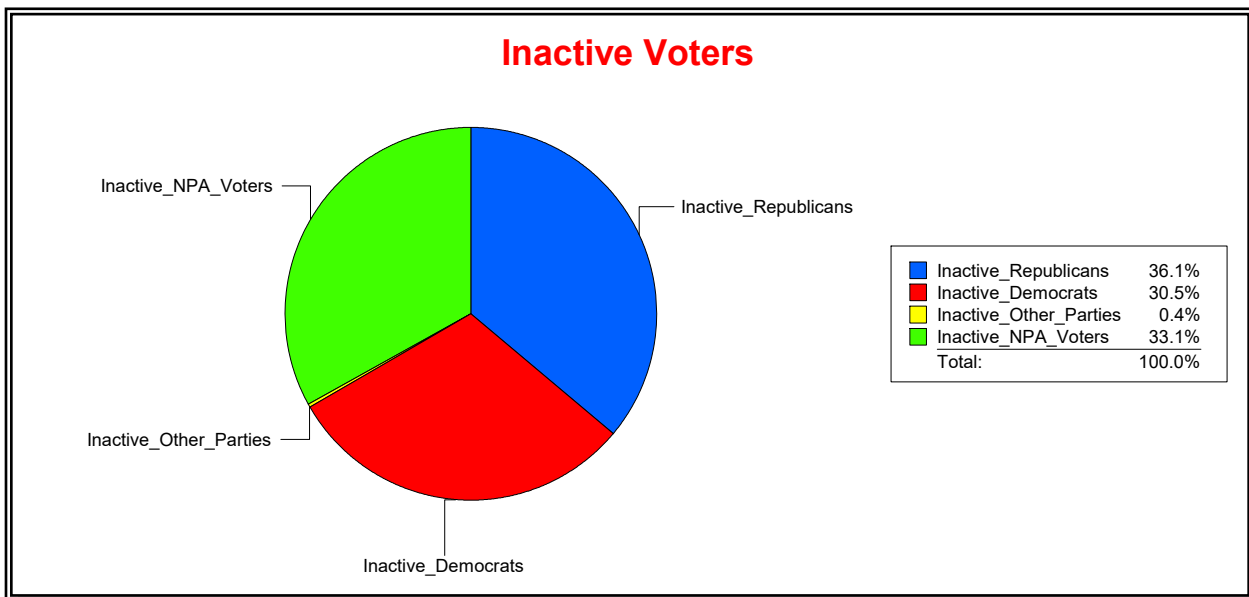

Ron Turner

Supervisor of Elections

Sarasota County, FL

Date 5/3/2021

Time 10:20 AM

Graphs of District Registration

Active Registered Voters

Inactive Voters

<u>District</u>	<u>Total</u>	<u>Dems</u>	<u>Reps</u>	<u>NonP</u>	<u>Other</u>	<u>Total</u>	<u>Dems</u>	<u>Reps</u>	<u>NonP</u>	<u>Other</u>
NORTH PORT DIST 5	15,606	4,136	6,717	4,438	315	502	153	181	166	2