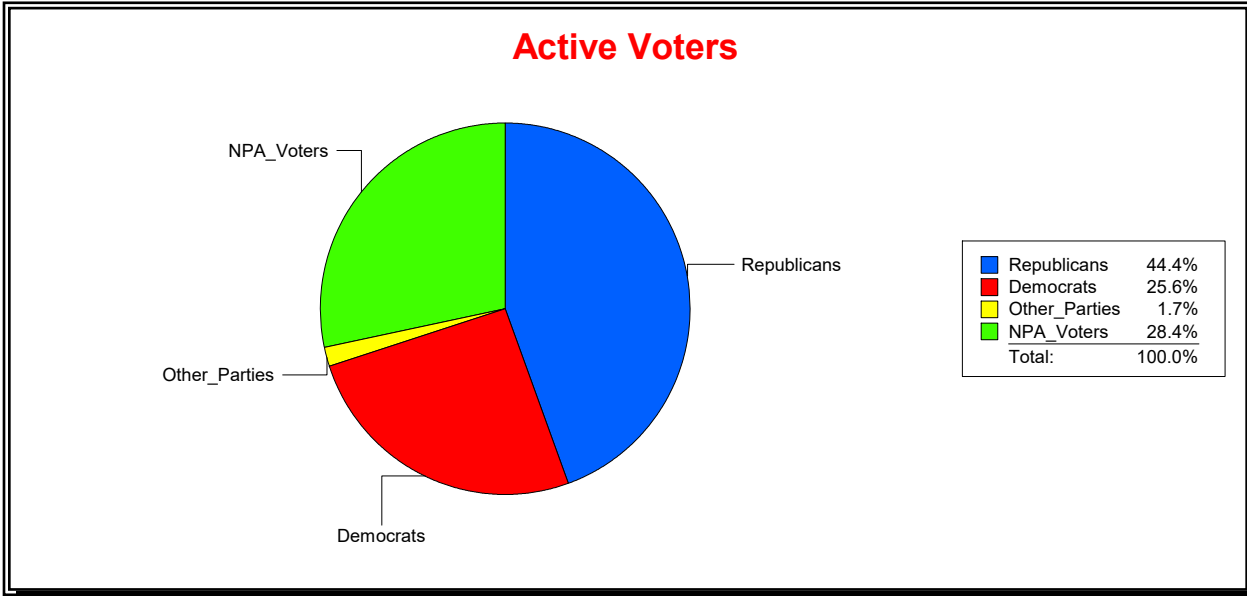

Ron Turner

Supervisor of Elections

Sarasota County, FL

Date 5/3/2021

Time 10:20 AM

Graphs of District Registration

Active Registered Voters

Inactive Voters

District	Total	Dems	Reps	NonP	Other	Total	Dems	Reps	NonP	Other
STONEYBROOK CDD	1,792	458	795	509	30	44	13	18	13	0