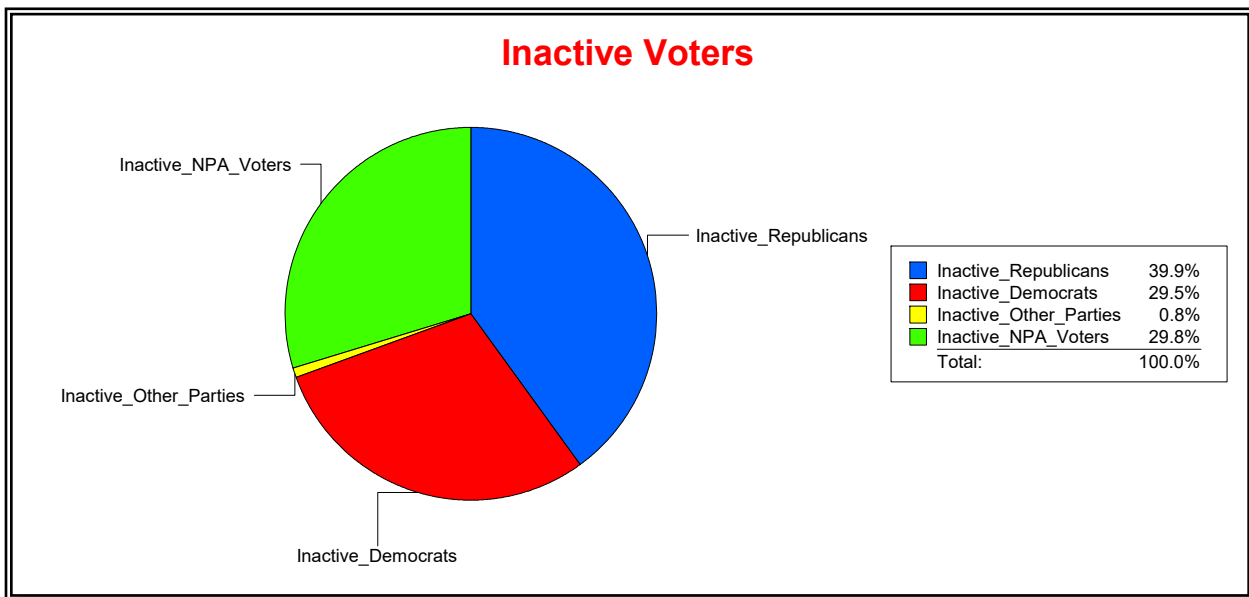

Ron Turner

Supervisor of Elections

Sarasota County, FL

Date 5/3/2021

Time 10:20 AM

Graphs of District Registration

Active Registered Voters

Inactive Voters

<u>District</u>	<u>Total</u>	<u>Dems</u>	<u>Reps</u>	<u>NonP</u>	<u>Other</u>	<u>Total</u>	<u>Dems</u>	<u>Reps</u>	<u>NonP</u>	<u>Other</u>
COUNTY	221,685	65,881	97,143	54,732	3,929	5,637	1,661	2,250	1,680	46