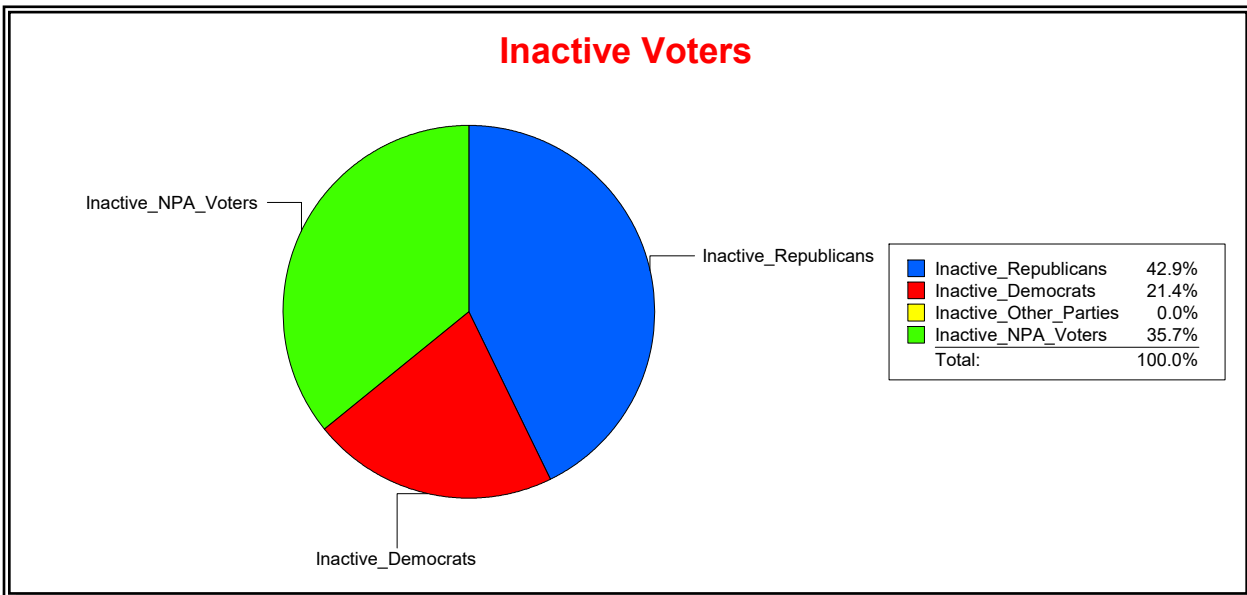

Ron Turner

Supervisor of Elections

Sarasota County, FL

Date 5/3/2021

Time 10:20 AM

Graphs of District Registration

Active Registered Voters

Inactive Voters

District	Total	Dems	Reps	NonP	Other	Total	Dems	Reps	NonP	Other
WOODLANDS CDD	1,328	315	635	353	25	14	3	6	5	0