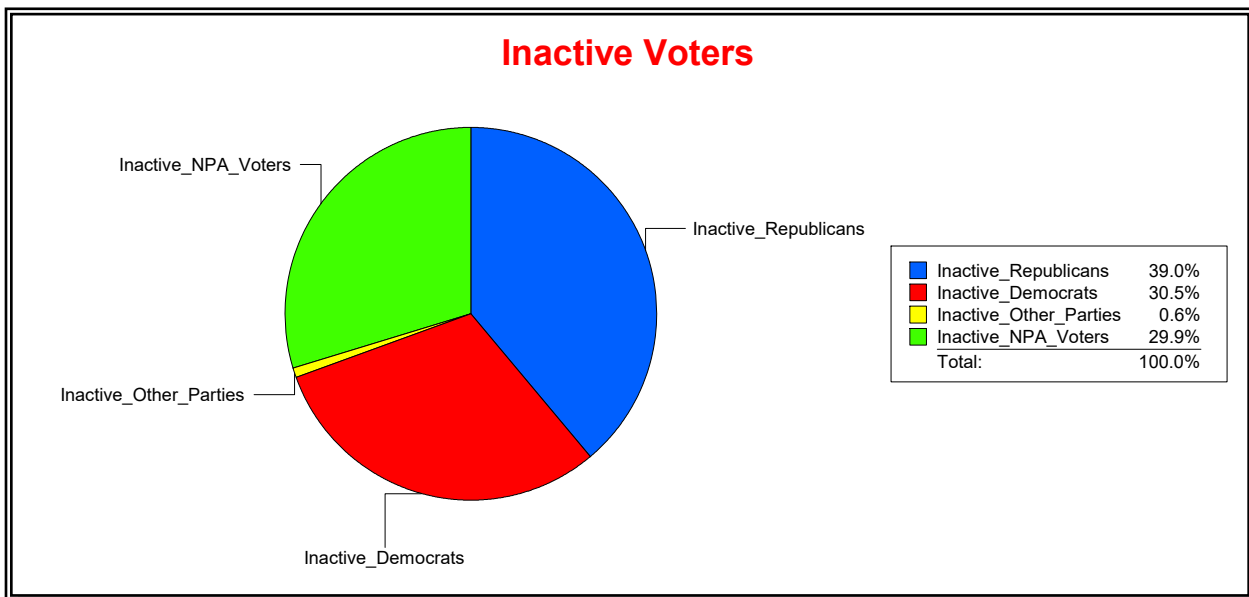

Ron Turner

Supervisor of Elections

Sarasota County, FL

Date 7/1/2021

Time 08:14 AM

Graphs of District Registration

Active Registered Voters

Inactive Voters

District	Total	Dems	Reps	NonP	Other	Total	Dems	Reps	NonP	Other
HOSPITAL BOARD CENTRAL	119,890	35,917	52,803	29,068	2,102	3,078	939	1,201	919	19