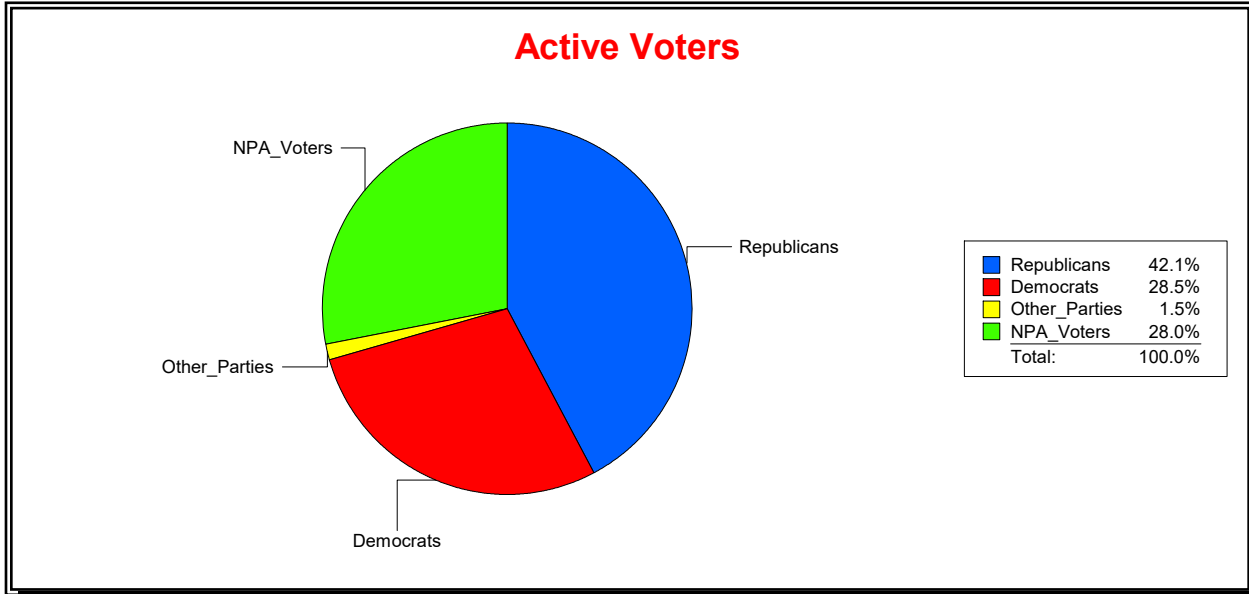

Ron Turner

Supervisor of Elections

Sarasota County, FL

Date 7/1/2021

Time 08:14 AM

Graphs of District Registration

Active Registered Voters

Inactive Voters

District	Total	Dems	Reps	NonP	Other	Total	Dems	Reps	NonP	Other
NORTH PORT DIST 4	9,231	2,627	3,885	2,583	136	357	108	132	116	1