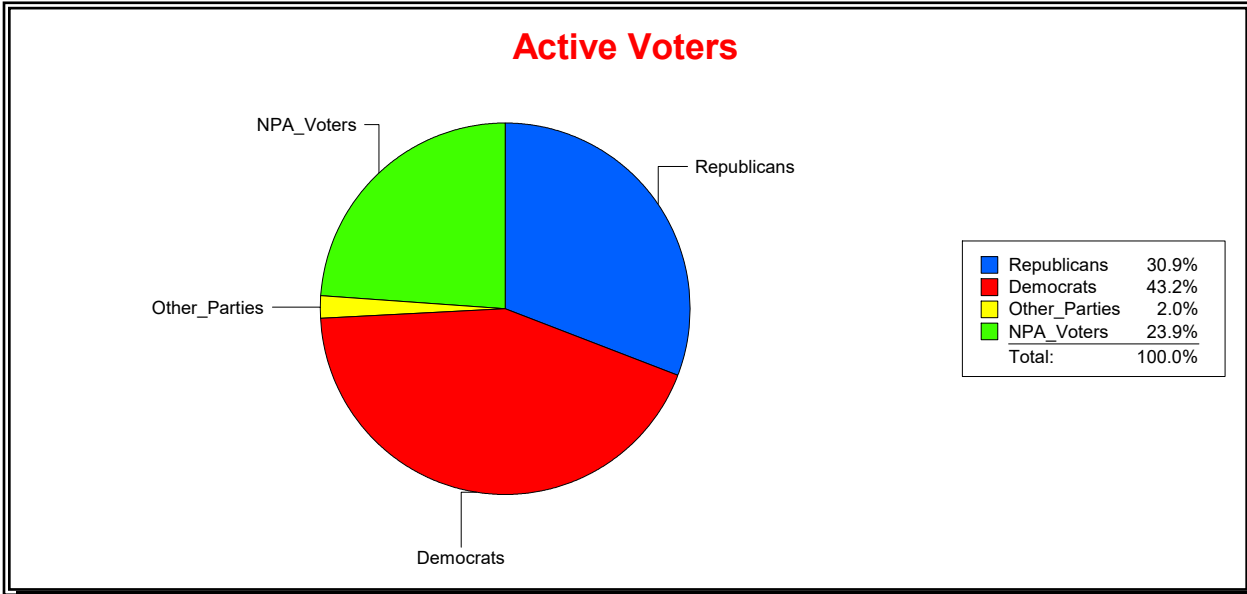

Ron Turner

Supervisor of Elections

Sarasota County, FL

Date 7/1/2021

Time 08:14 AM

Graphs of District Registration

Active Registered Voters

Inactive Voters

District	Total	Dems	Reps	NonP	Other	Total	Dems	Reps	NonP	Other
SARASOTA	40,515	17,510	12,510	9,688	807	1,306	529	351	416	10