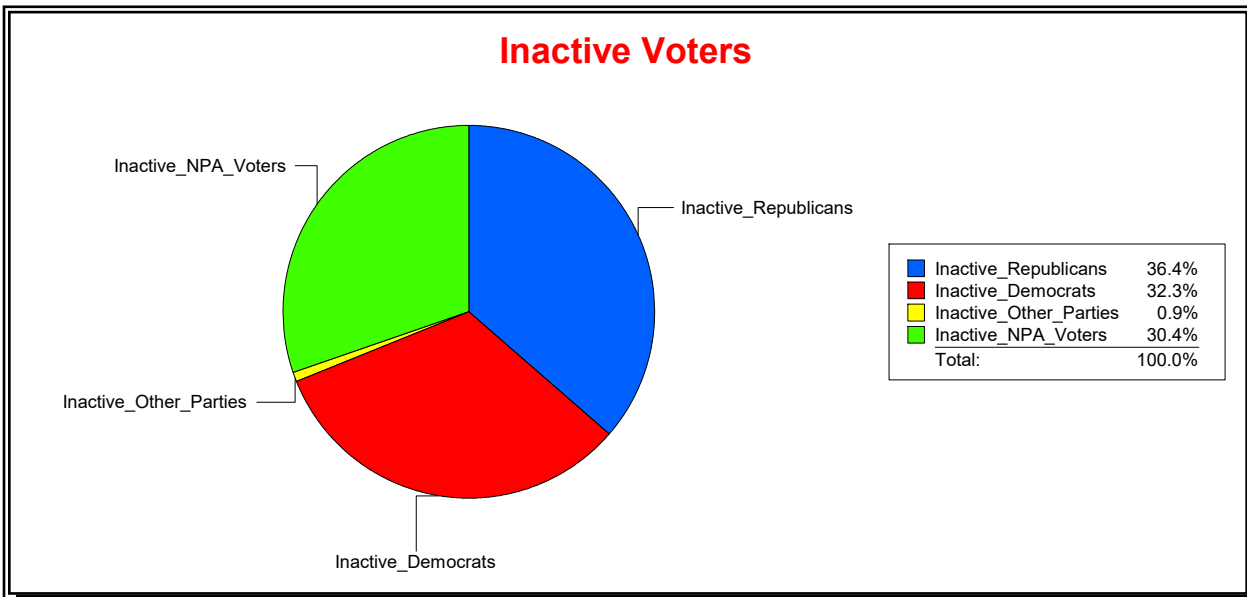

Ron Turner

Supervisor of Elections

Sarasota County, FL

Date 7/1/2021

Time 08:14 AM

Graphs of District Registration

Active Registered Voters

Inactive Voters

District	Total	Dems	Reps	NonP	Other	Total	Dems	Reps	NonP	Other
SCHOOL DIST 4	58,996	19,691	24,214	14,005	1,086	1,597	516	582	485	14