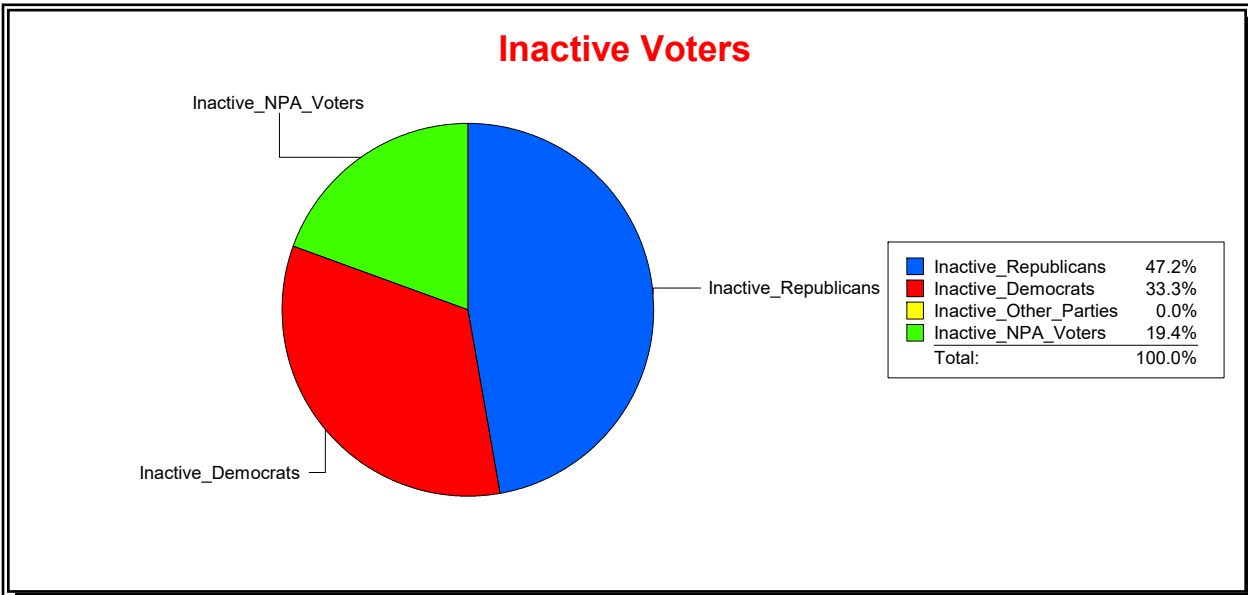

Ron Turner

Supervisor of Elections

Sarasota County, FL

Date 7/1/2021

Time 08:14 AM

Graphs of District Registration

Active Registered Voters

Inactive Voters

<u>District</u>	<u>Total</u>	<u>Dems</u>	<u>Reps</u>	<u>NonP</u>	<u>Other</u>	<u>Total</u>	<u>Dems</u>	<u>Reps</u>	<u>NonP</u>	<u>Other</u>
LONGBOAT KEY DIST	4,831	1,405	2,342	1,001	83	72	24	34	14	0