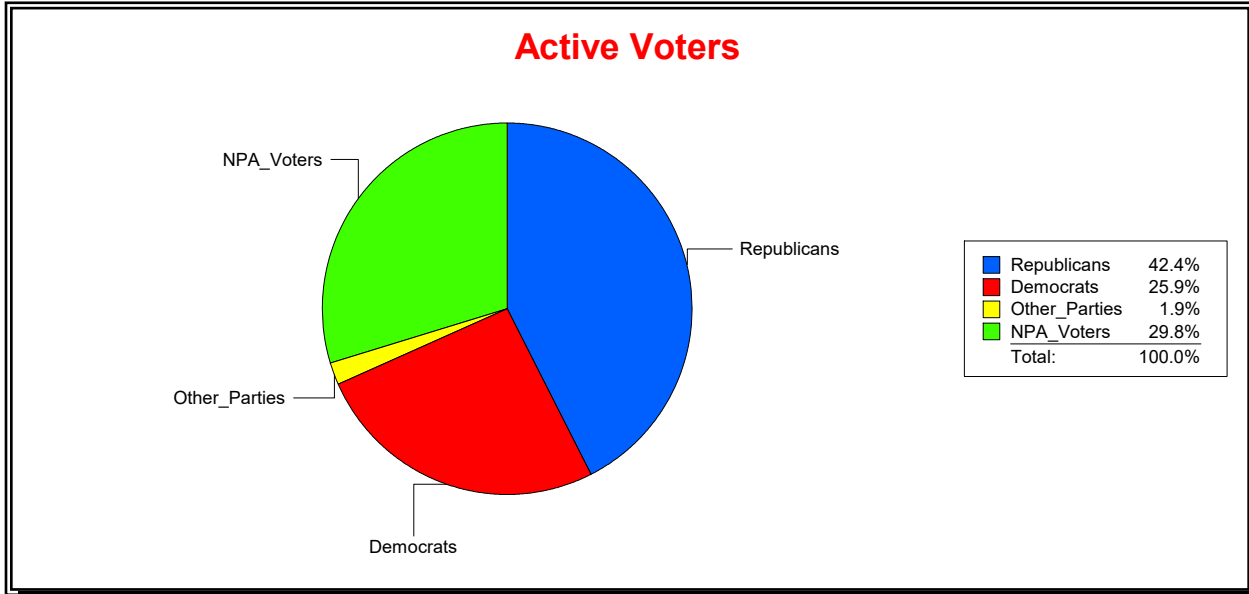

Ron Turner

Supervisor of Elections

Sarasota County, FL

Date 7/1/2021

Time 08:14 AM

Graphs of District Registration

Active Registered Voters

Inactive Voters

District	Total	Dems	Reps	NonP	Other	Total	Dems	Reps	NonP	Other
NORTH PORT DIST 1	10,308	2,672	4,368	3,075	193	312	69	119	121	3