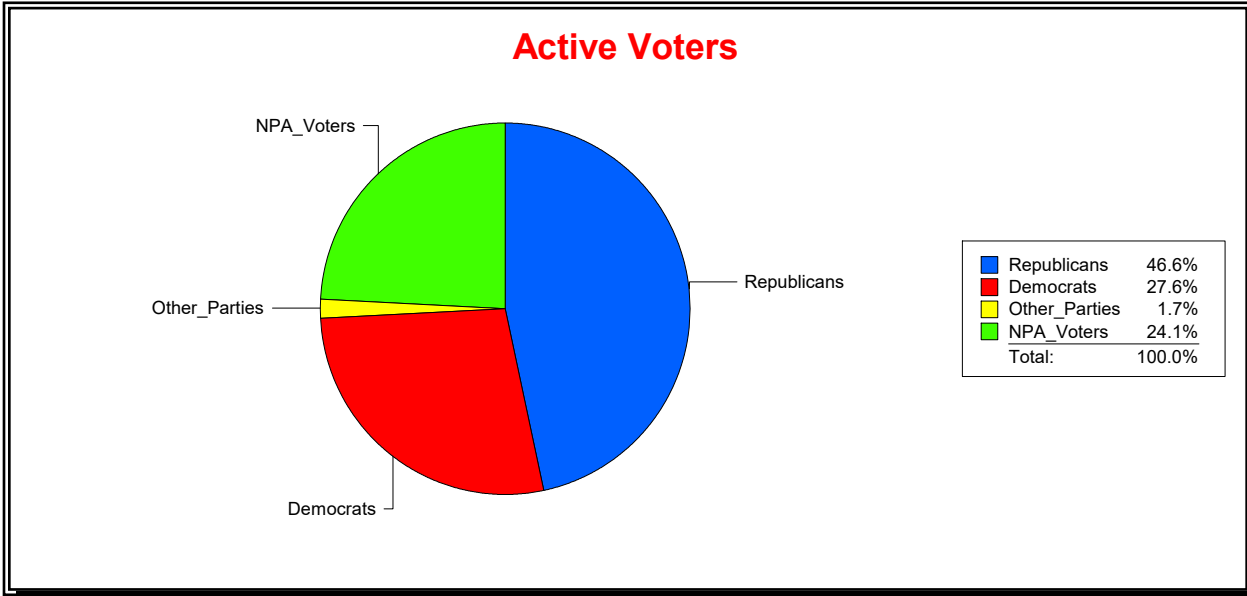

Active Registered Voters

Inactive Voters

District	Total	Dems	Reps	NonP	Other	Total	Dems	Reps	NonP	Other
BLACKBURN CREEK	1,987	548	926	479	34	17	3	7	6	1

Ron Turner

Supervisor of Elections

Sarasota County, FL