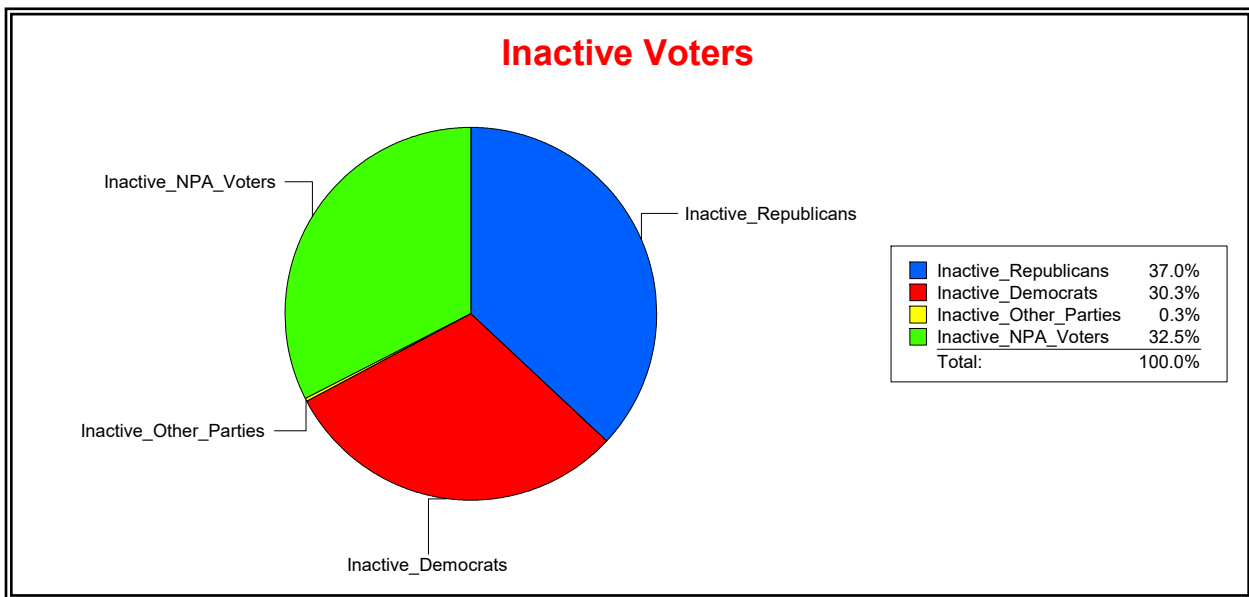

Ron Turner

Supervisor of Elections

Sarasota County, FL

Date 7/1/2021

Time 08:14 AM

Graphs of District Registration

Active Registered Voters

Inactive Voters

District	Total	Dems	Reps	NonP	Other	Total	Dems	Reps	NonP	Other
NORTH PORT DIST 4	9,231	2,627	3,885	2,583	136	357	108	132	116	1