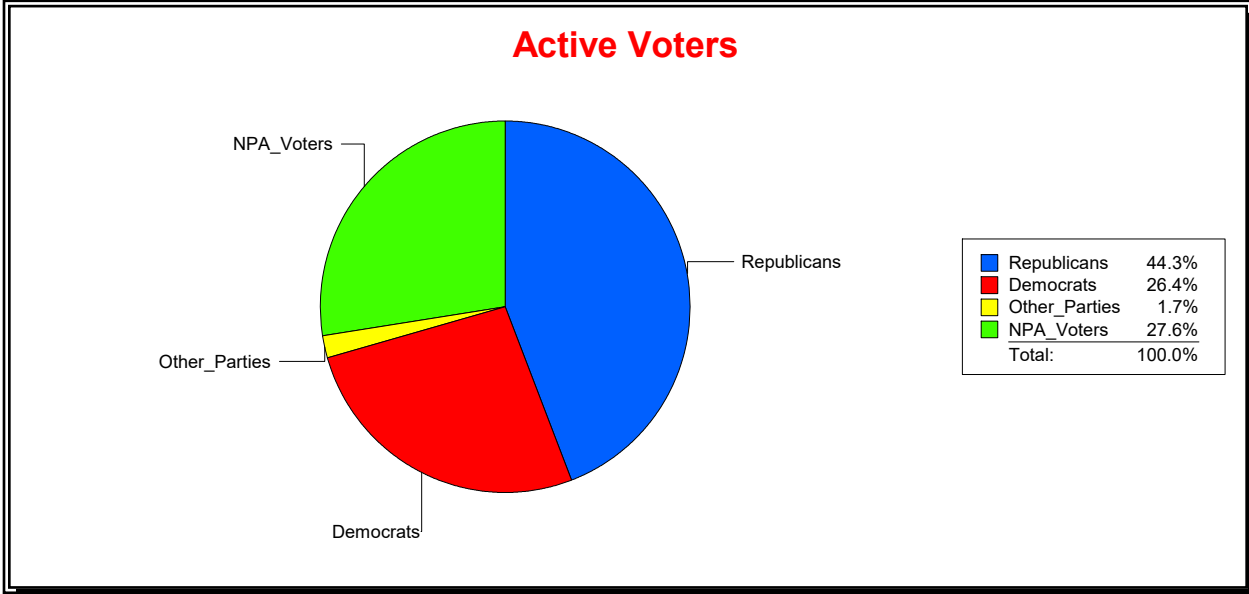

Ron Turner

Supervisor of Elections

Sarasota County, FL

Date 7/1/2021

Time 08:14 AM

Graphs of District Registration

Active Registered Voters

Inactive Voters

<u>District</u>	<u>Total</u>	<u>Dems</u>	<u>Reps</u>	<u>NonP</u>	<u>Other</u>	<u>Total</u>	<u>Dems</u>	<u>Reps</u>	<u>NonP</u>	<u>Other</u>
SCHOOL DIST 3	75,112	19,822	33,252	20,754	1,284	2,374	637	912	816	9