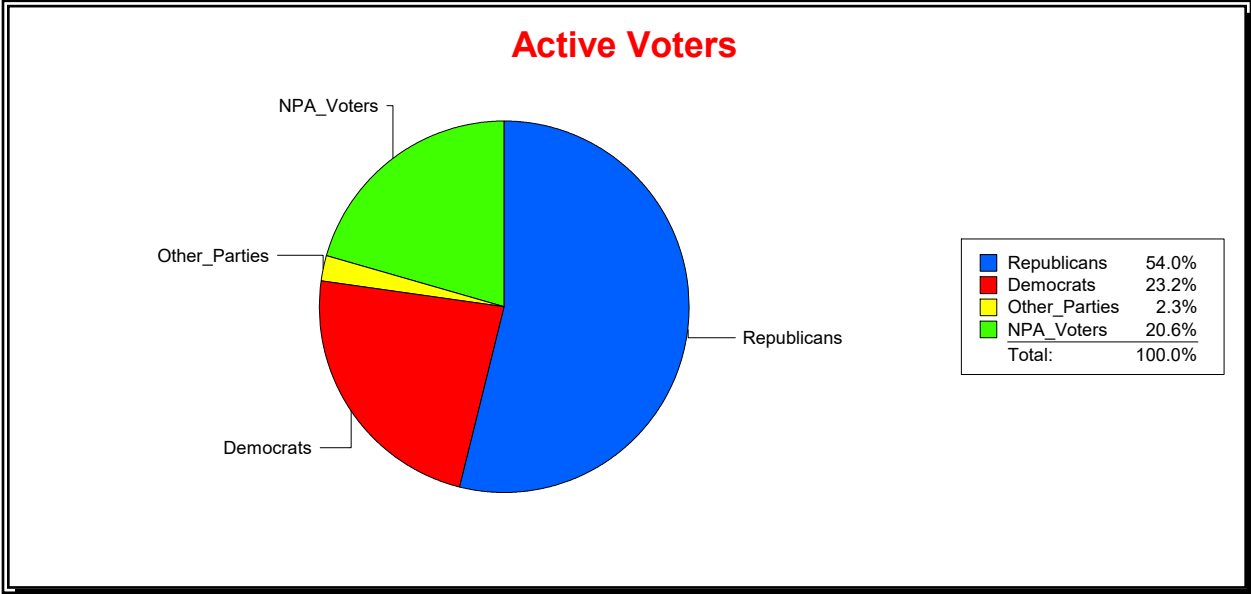

Ron Turner

Supervisor of Elections

Sarasota County, FL

Date 7/1/2021

Time 08:14 AM

Graphs of District Registration

Active Registered Voters

Inactive Voters

District	Total	Dems	Reps	NonP	Other	Total	Dems	Reps	NonP	Other
LONGBOAT KEY 1	1,505	349	812	310	34	14	3	8	3	0