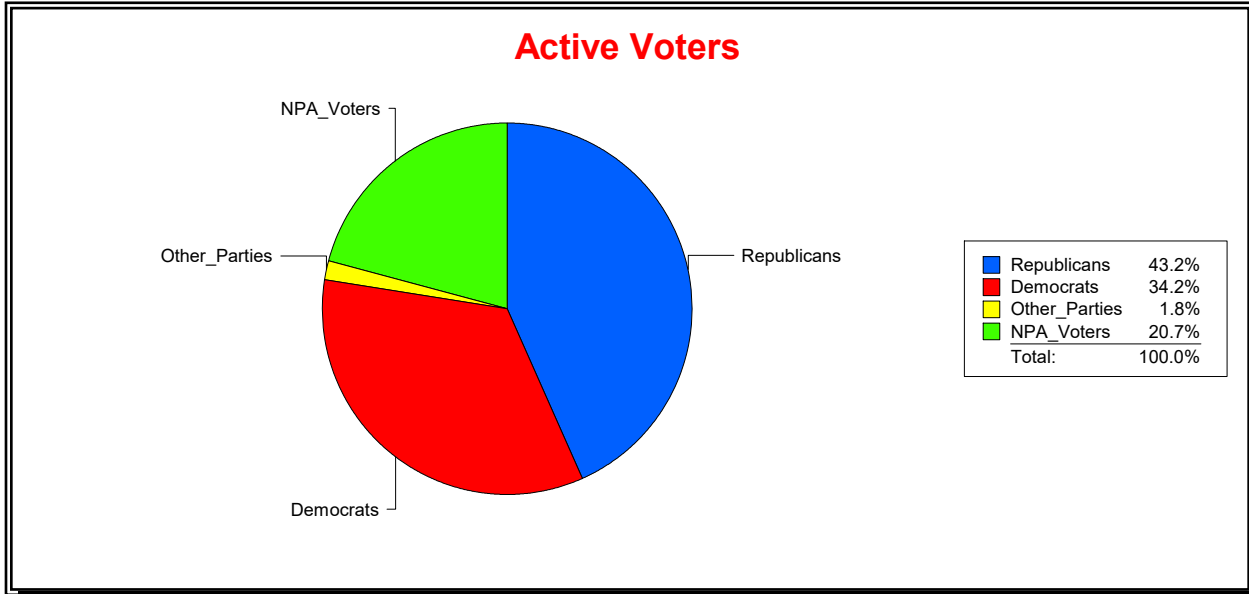

Ron Turner

Supervisor of Elections

Sarasota County, FL

Date 7/1/2021

Time 08:14 AM

Graphs of District Registration

Active Registered Voters

Inactive Voters

District	Total	Dems	Reps	NonP	Other	Total	Dems	Reps	NonP	Other
LONGBOAT KEY 2	1,384	474	598	287	25	29	11	12	6	0