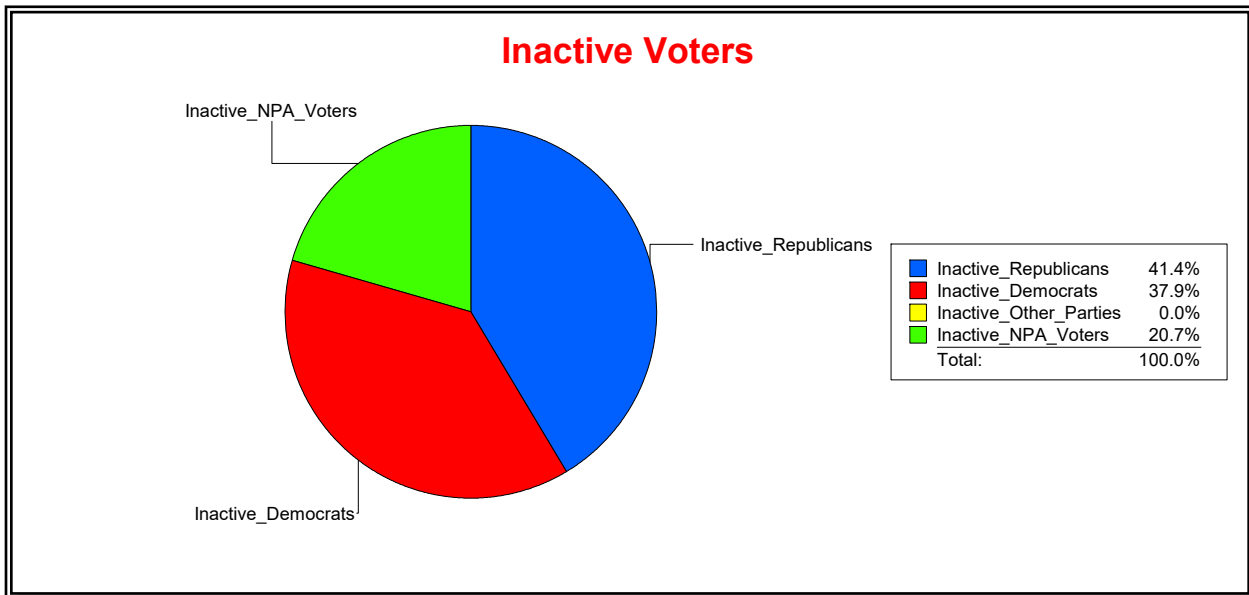

Ron Turner

Supervisor of Elections

Sarasota County, FL

Date 7/1/2021

Time 08:14 AM

Graphs of District Registration

Active Registered Voters

Inactive Voters

District	Total	Dems	Reps	NonP	Other	Total	Dems	Reps	NonP	Other
LONGBOAT KEY 2	1,384	474	598	287	25	29	11	12	6	0