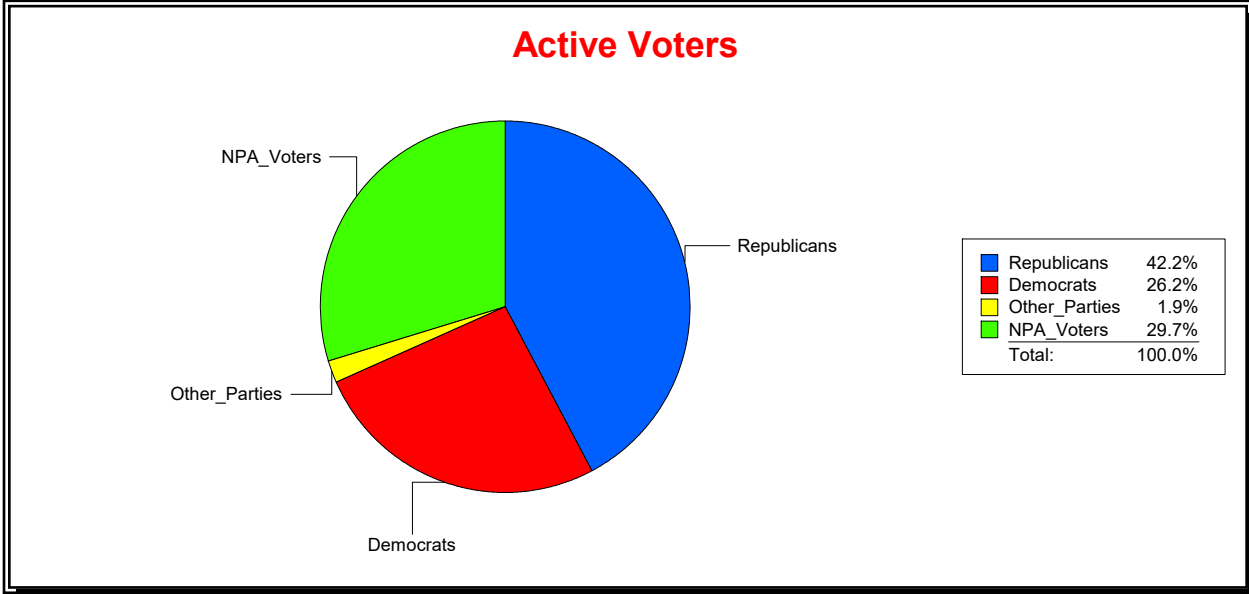

Supervisor of Elections

Sarasota County, FL

Date 7/1/2021

Time 08:14 AM

Graphs of District Registration

Active Registered Voters

Inactive Voters

District	Total	Dems	Reps	NonP	Other	Total	Dems	Reps	NonP	Other
NORTH PORT DIST	57,508	15,057	24,270	17,072	1,109	1,863	513	669	672	9