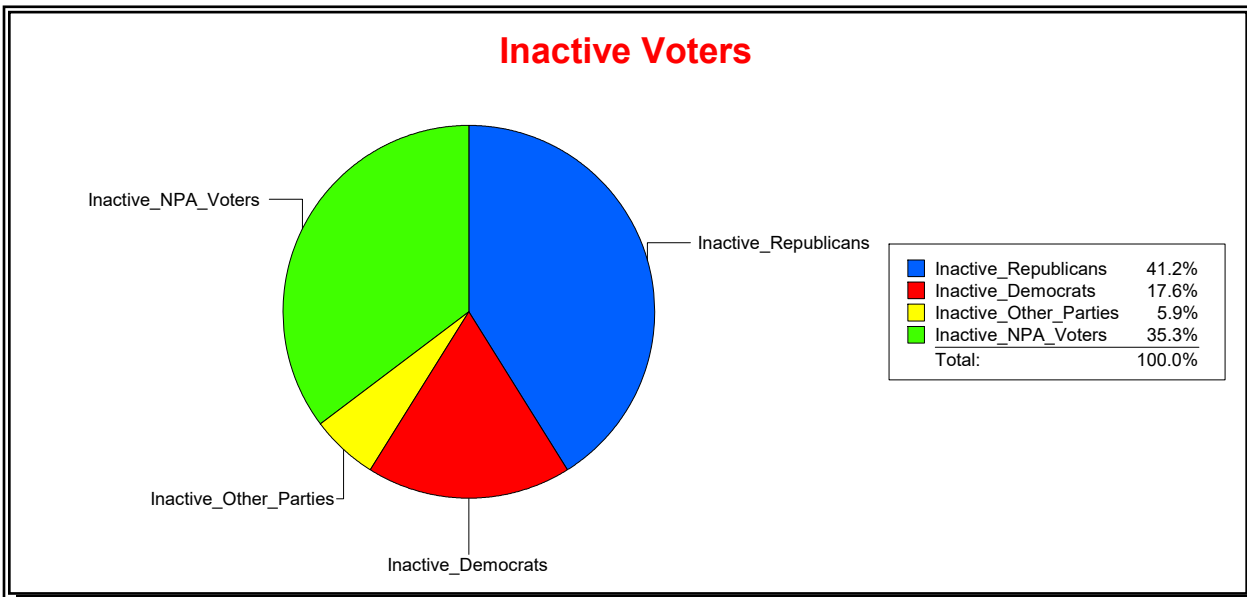

Active Registered Voters

Inactive Voters

District	Total	Dems	Reps	NonP	Other	Total	Dems	Reps	NonP	Other
BLACKBURN CREEK	1,987	548	926	479	34	17	3	7	6	1

Ron Turner

Supervisor of Elections

Sarasota County, FL