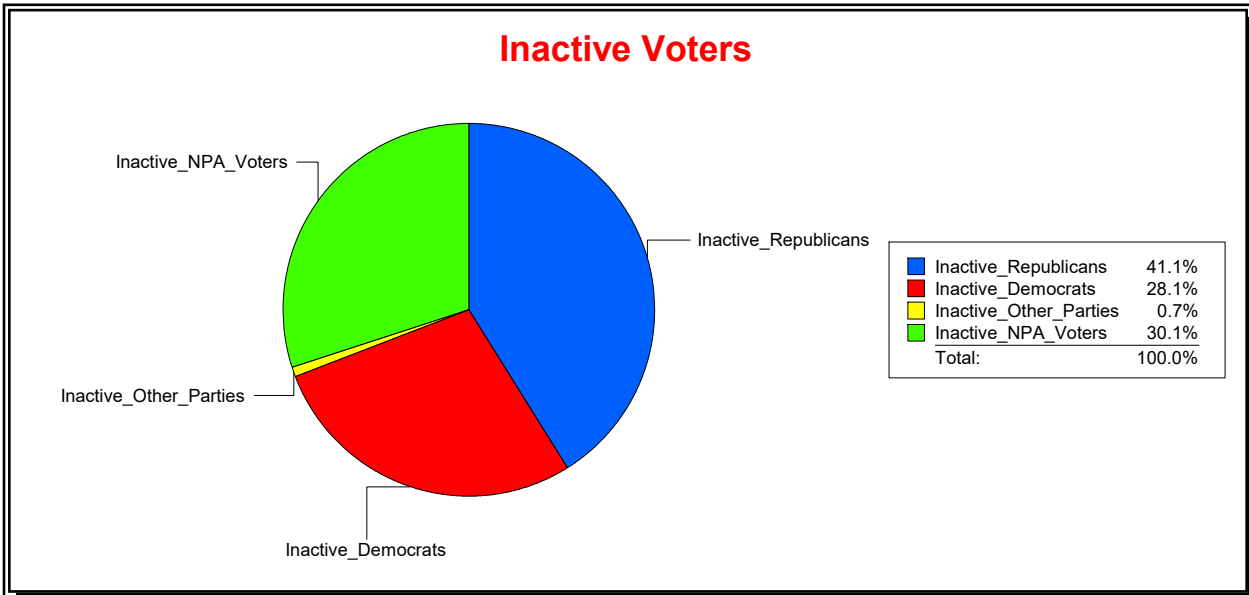

Ron Turner

Supervisor of Elections

Sarasota County, FL

Date 7/1/2021

Time 08:14 AM

Graphs of District Registration

Active Registered Voters

Inactive Voters

District	Total	Dems	Reps	NonP	Other	Total	Dems	Reps	NonP	Other
SCHOOL DIST 5	75,096	20,036	33,484	20,290	1,286	2,108	592	866	635	15