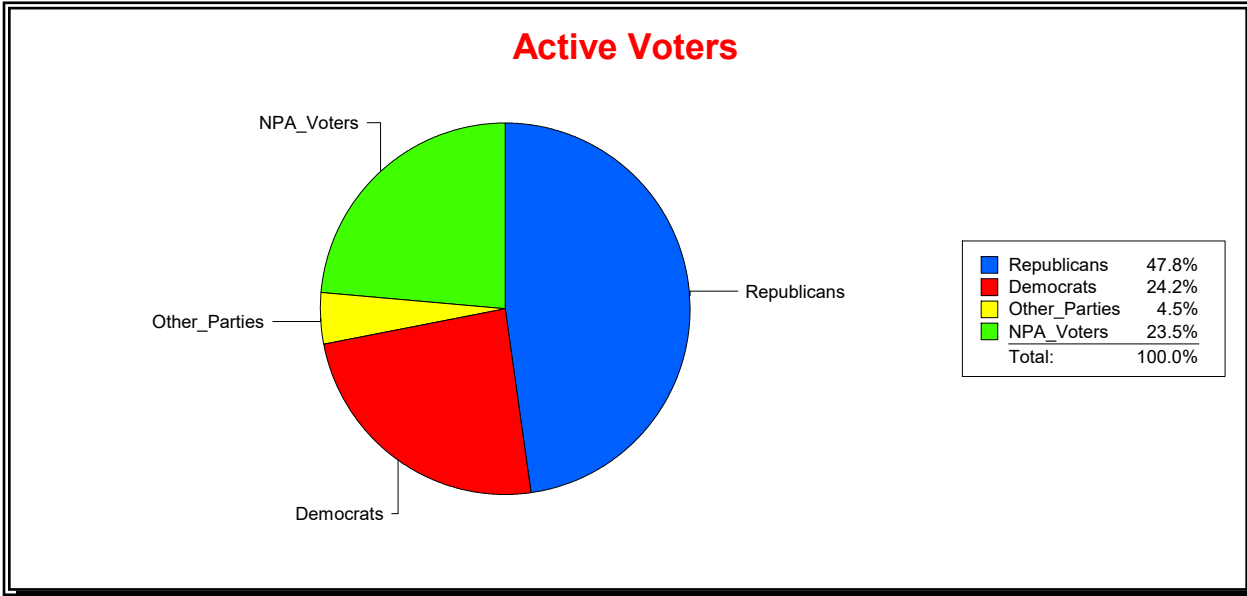

Active Registered Voters

Inactive Voters

District	Total	Dems	Reps	NonP	Other	Total	Dems	Reps	NonP	Other
LAKWOOD RANCH CDD	1,151	278	550	271	52	0	0	0	0	0

Ron Turner

Supervisor of Elections

Sarasota County, FL