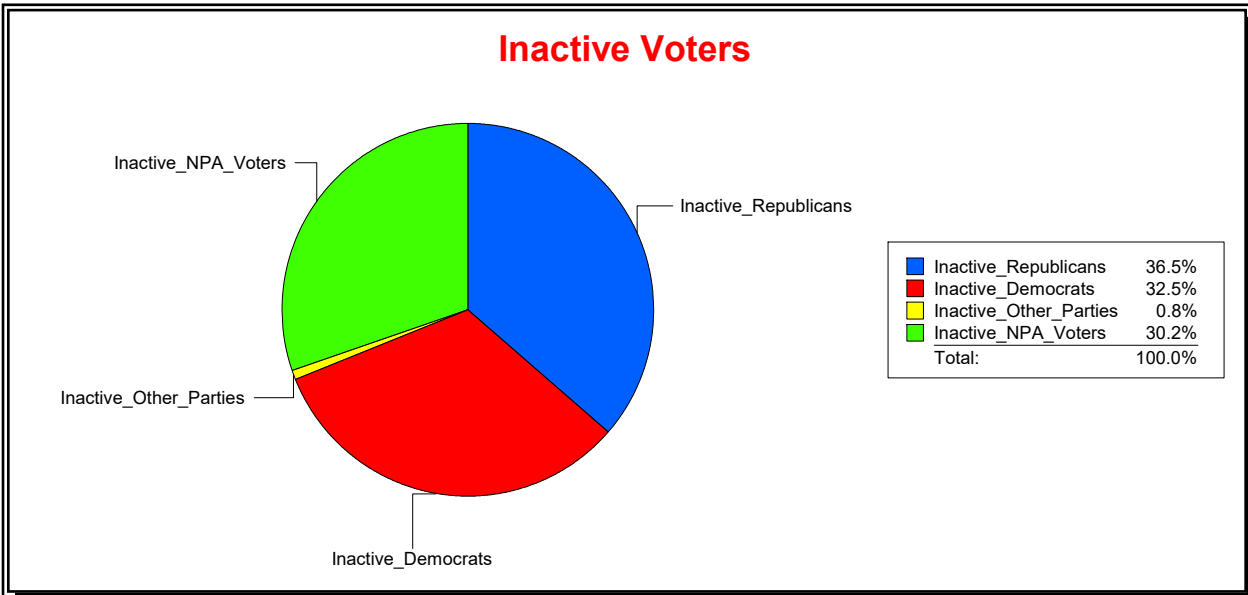

Ron Turner

Supervisor of Elections

Sarasota County, FL

Date 7/1/2021

Time 08:14 AM

Graphs of District Registration

Active Registered Voters

Inactive Voters

<u>District</u>	<u>Total</u>	<u>Dems</u>	<u>Reps</u>	<u>NonP</u>	<u>Other</u>	<u>Total</u>	<u>Dems</u>	<u>Reps</u>	<u>NonP</u>	<u>Other</u>
STATE HOUSE DIST 72	134,681	44,692	54,619	32,839	2,531	3,534	1,147	1,290	1,068	29