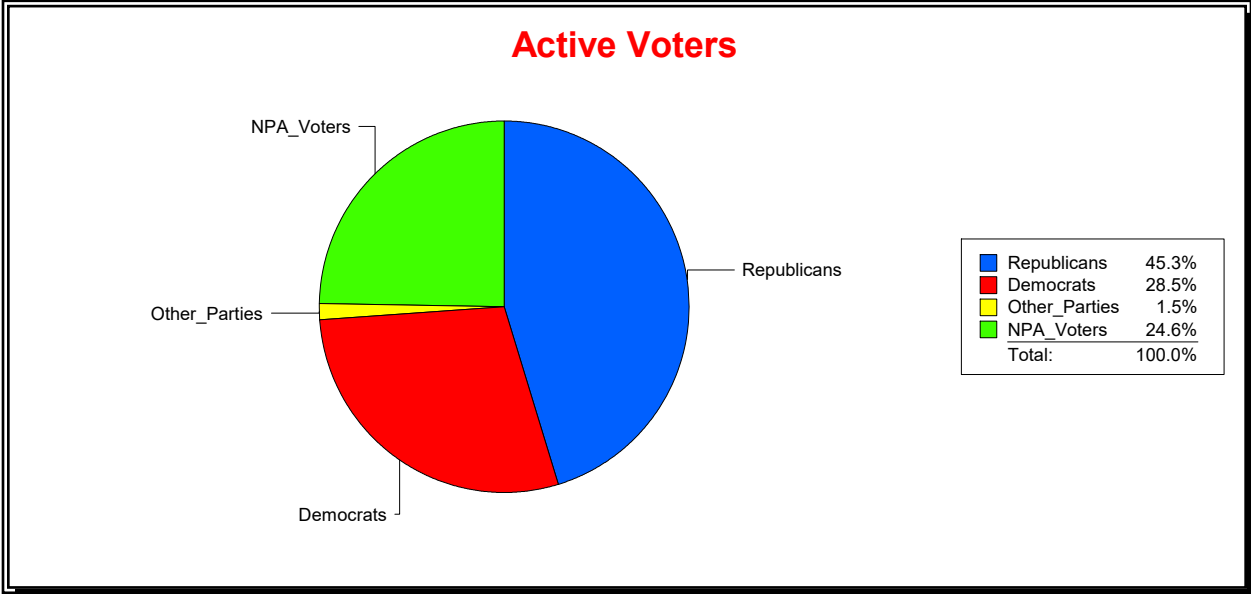

Ron Turner

Supervisor of Elections

Sarasota County, FL

Date 7/1/2021

Time 08:14 AM

Graphs of District Registration

Active Registered Voters

Inactive Voters

District	Total	Dems	Reps	NonP	Other	Total	Dems	Reps	NonP	Other
VENICE 1	21,871	6,227	9,918	5,388	338	762	219	319	223	1