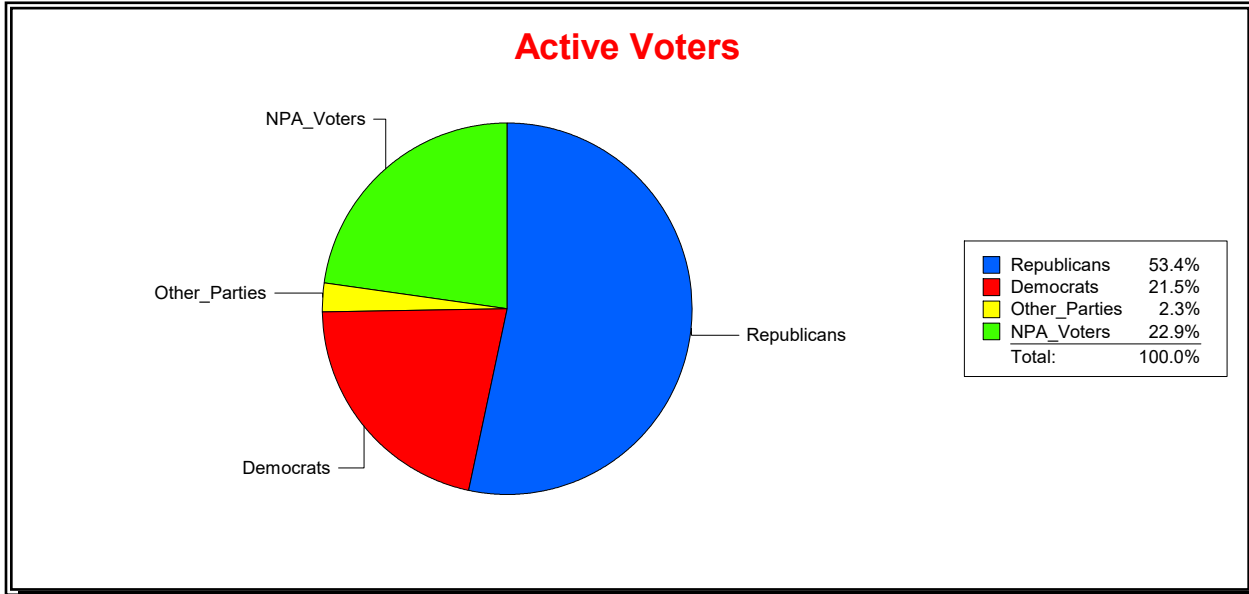

Ron Turner

Supervisor of Elections

Sarasota County, FL

Date 7/1/2021

Time 08:14 AM

Graphs of District Registration

Active Registered Voters

Inactive Voters

District	Total	Dems	Reps	NonP	Other	Total	Dems	Reps	NonP	Other
TOSCANA ISLES CDD	656	141	350	150	15	1	0	0	1	0