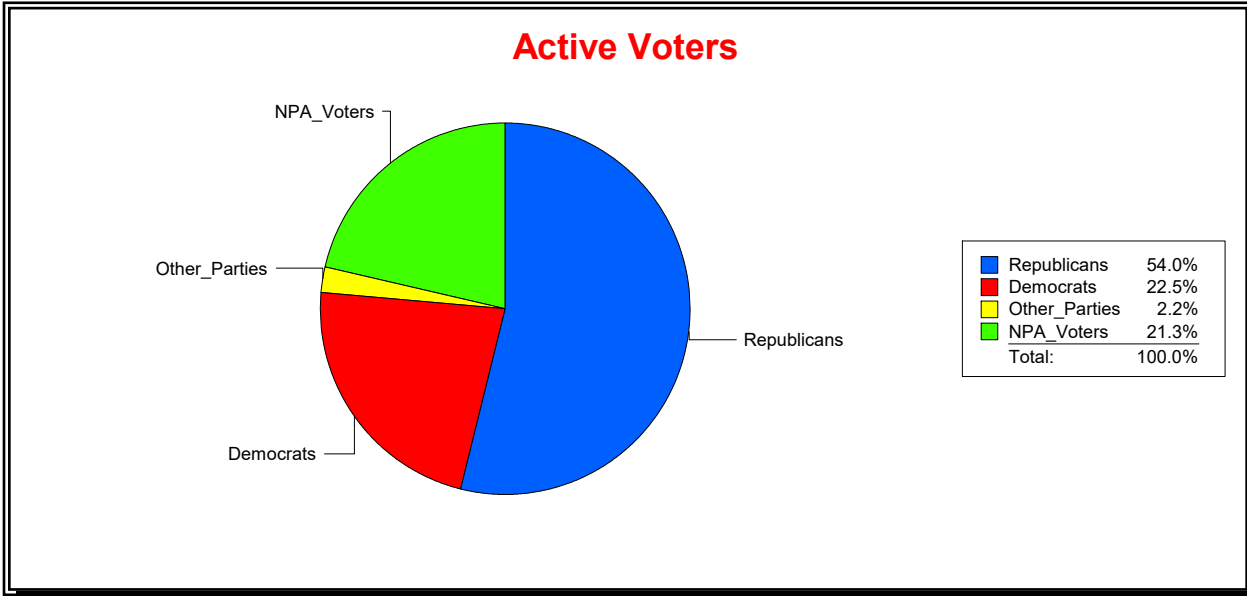

Ron Turner

Supervisor of Elections

Sarasota County, FL

Date 7/1/2021

Time 08:14 AM

Graphs of District Registration

Active Registered Voters

Inactive Voters

District	Total	Dems	Reps	NonP	Other	Total	Dems	Reps	NonP	Other
SARASOTA NATIONAL CDD	1,594	359	860	340	35	5	1	4	0	0