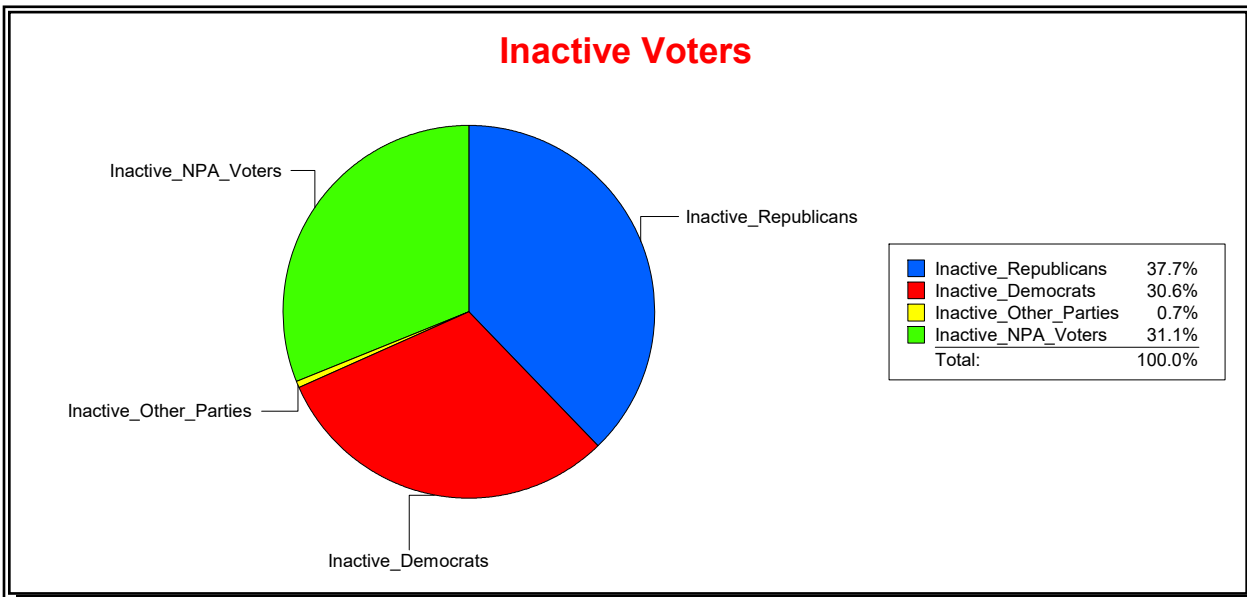

Ron Turner

Supervisor of Elections

Sarasota County, FL

Date 7/1/2021

Time 08:14 AM

Graphs of District Registration

Active Registered Voters

Inactive Voters

District	Total	Dems	Reps	NonP	Other	Total	Dems	Reps	NonP	Other
COUNTYWIDE	351,241	107,097	148,913	88,896	6,335	9,636	2,949	3,628	2,995	64

Ron Turner

Supervisor of Elections

Sarasota County, FL

Date 7/1/2021