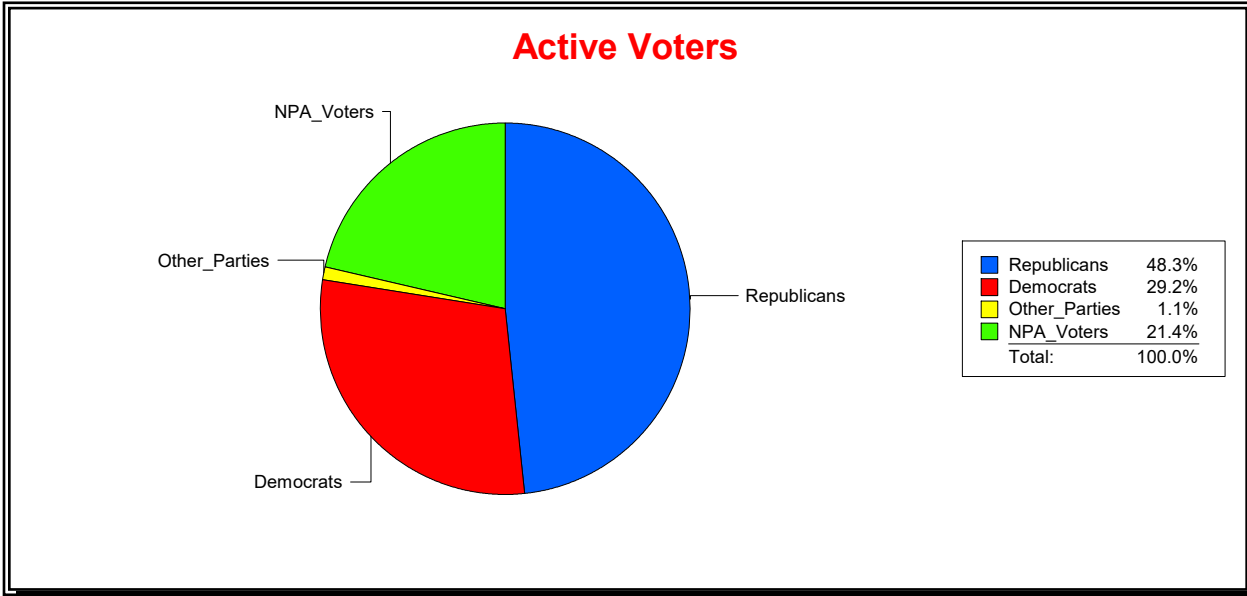

Ron Turner

Supervisor of Elections

Sarasota County, FL

Date 7/1/2021

Time 08:14 AM

Graphs of District Registration

Active Registered Voters

Inactive Voters

District	Total	Dems	Reps	NonP	Other	Total	Dems	Reps	NonP	Other
LBK DISTRICT 3	1,508	440	729	322	17	18	9	9	0	0