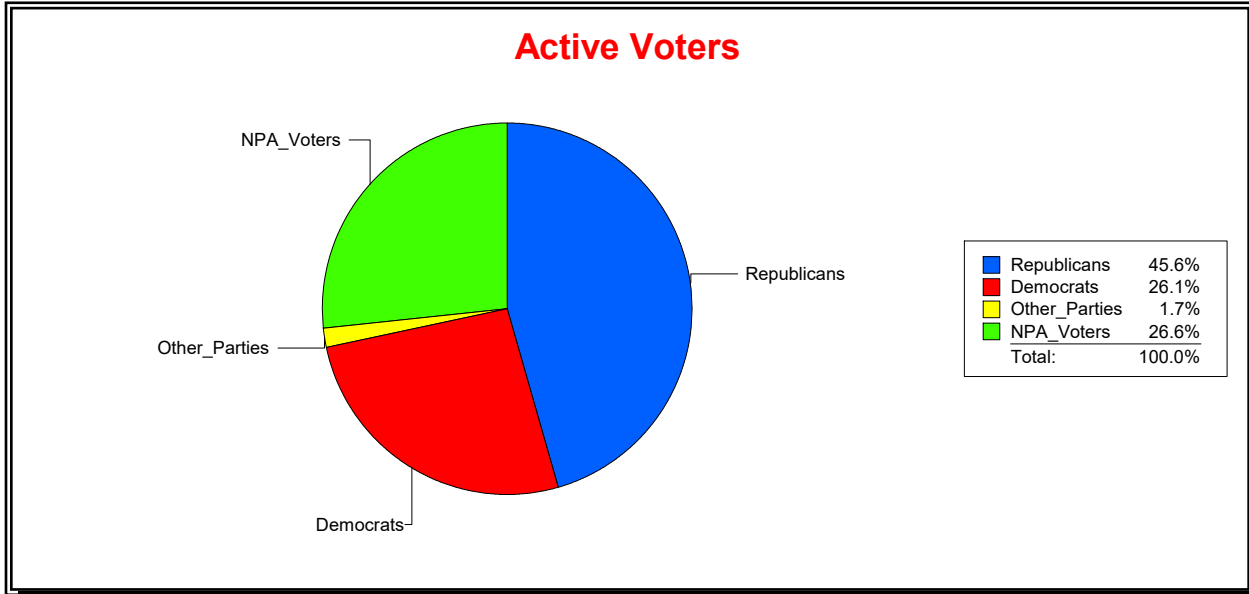

District	Total	Dems	Reps	NonP	Other	Total	Dems	Reps	NonP	Other
ENGLEWOOD FIRE DIST	13,850	3,612	6,313	3,690	235	304	89	112	100	3

Ron Turner

Supervisor of Elections

Sarasota County, FL

Date 7/1/2021

Time 08:14 AM