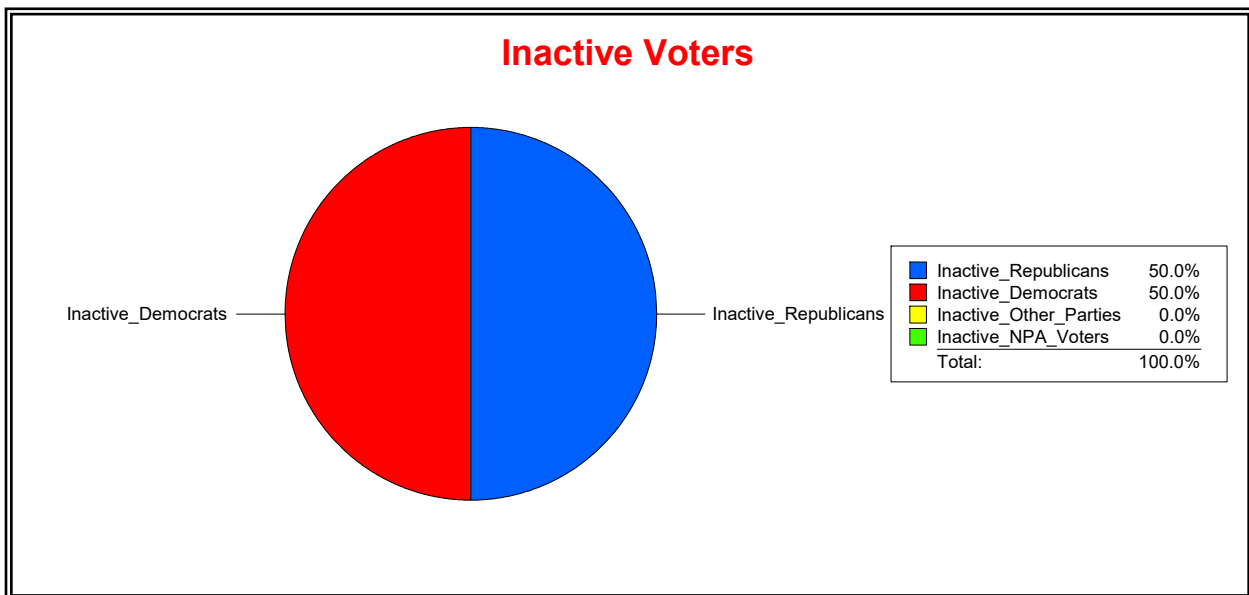

Ron Turner

Supervisor of Elections

Sarasota County, FL

Date 7/1/2021

Time 08:14 AM

Graphs of District Registration

Active Registered Voters

Inactive Voters

District	Total	Dems	Reps	NonP	Other	Total	Dems	Reps	NonP	Other
LONGBOAT KEY 3	1,508	440	729	322	17	18	9	9	0	0