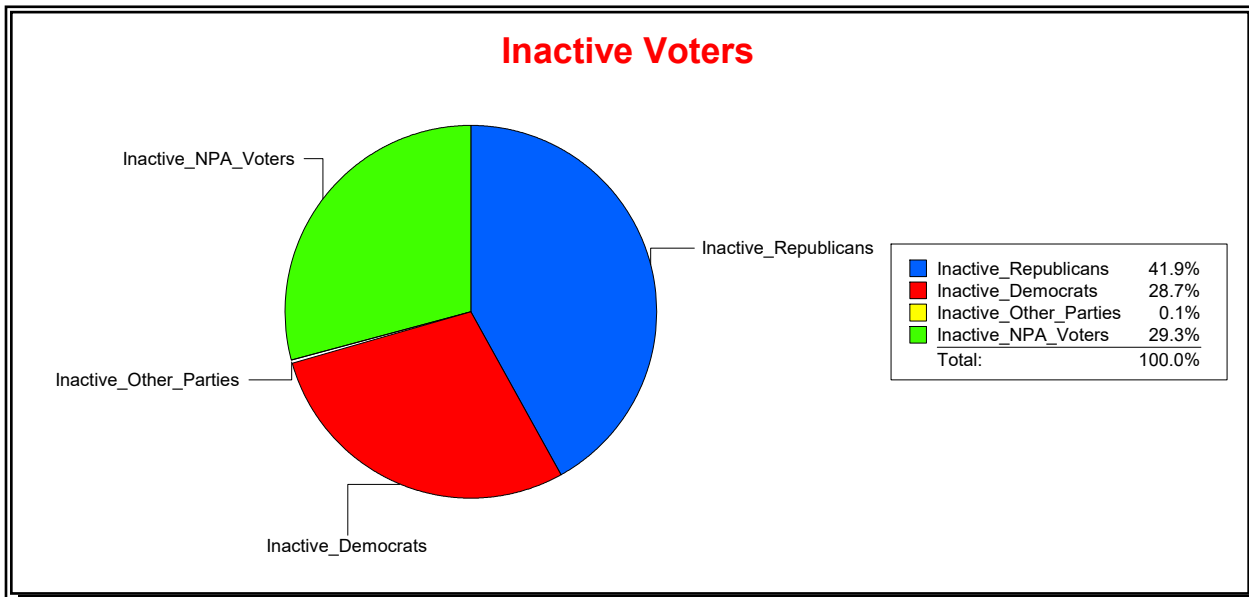

Ron Turner

Supervisor of Elections

Sarasota County, FL

Date 7/1/2021

Time 08:14 AM

Graphs of District Registration

Active Registered Voters

Inactive Voters

<u>District</u>	<u>Total</u>	<u>Dems</u>	<u>Reps</u>	<u>NonP</u>	<u>Other</u>	<u>Total</u>	<u>Dems</u>	<u>Reps</u>	<u>NonP</u>	<u>Other</u>
VENICE DIST5	21,871	6,227	9,918	5,388	338	762	219	319	223	1