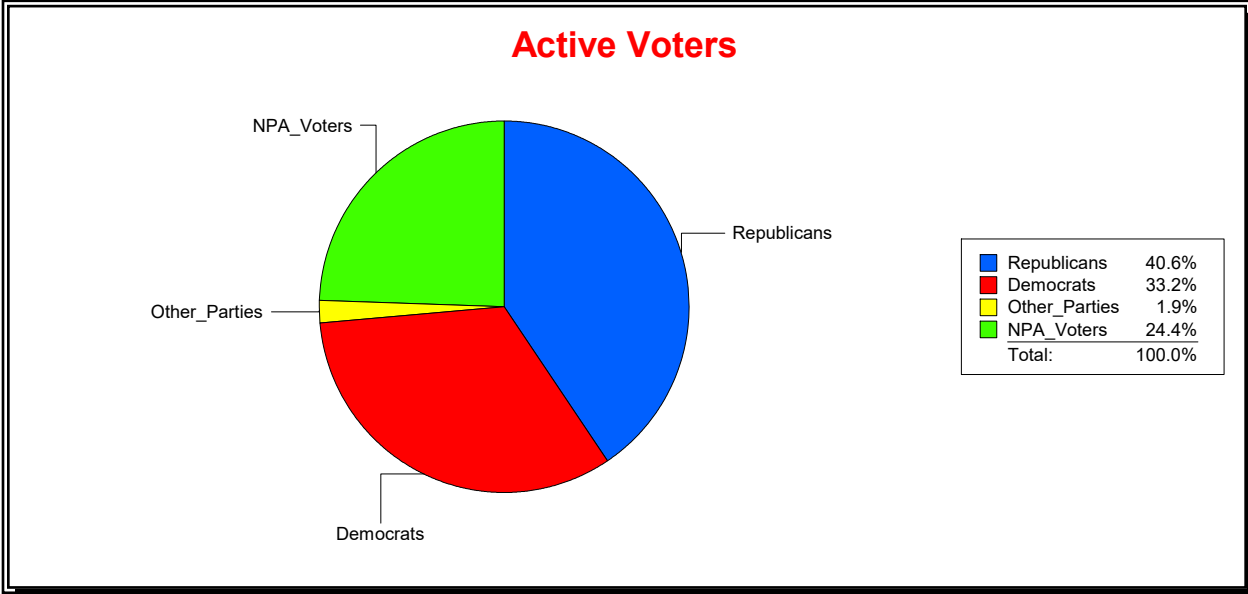

Ron Turner

Supervisor of Elections

Sarasota County, FL

Date 7/1/2021

Time 08:14 AM

Graphs of District Registration

Active Registered Voters

Inactive Voters

<u>District</u>	<u>Total</u>	<u>Dems</u>	<u>Reps</u>	<u>NonP</u>	<u>Other</u>	<u>Total</u>	<u>Dems</u>	<u>Reps</u>	<u>NonP</u>	<u>Other</u>
STATE HOUSE DIST 72	134,681	44,692	54,619	32,839	2,531	3,534	1,147	1,290	1,068	29