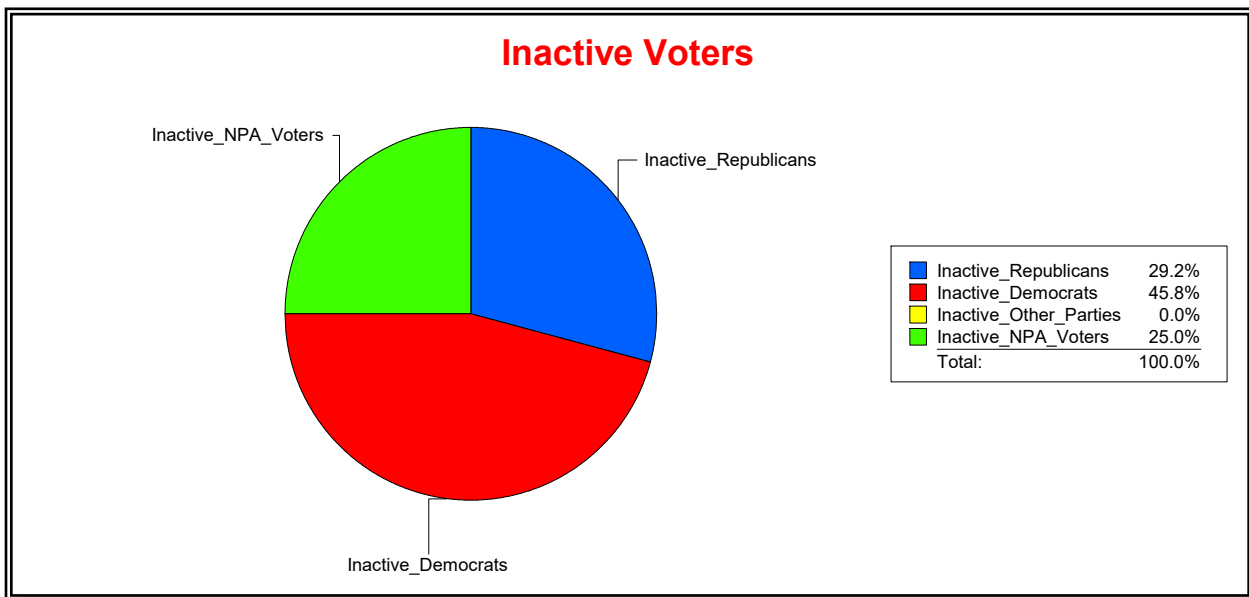

Ron Turner

Supervisor of Elections

Sarasota County, FL

Date 7/1/2021

Time 08:14 AM

Graphs of District Registration

Active Registered Voters

Inactive Voters

District	Total	Dems	Reps	NonP	Other	Total	Dems	Reps	NonP	Other
HLDY PK PK & REC DIST	616	207	234	169	6	24	11	7	6	0