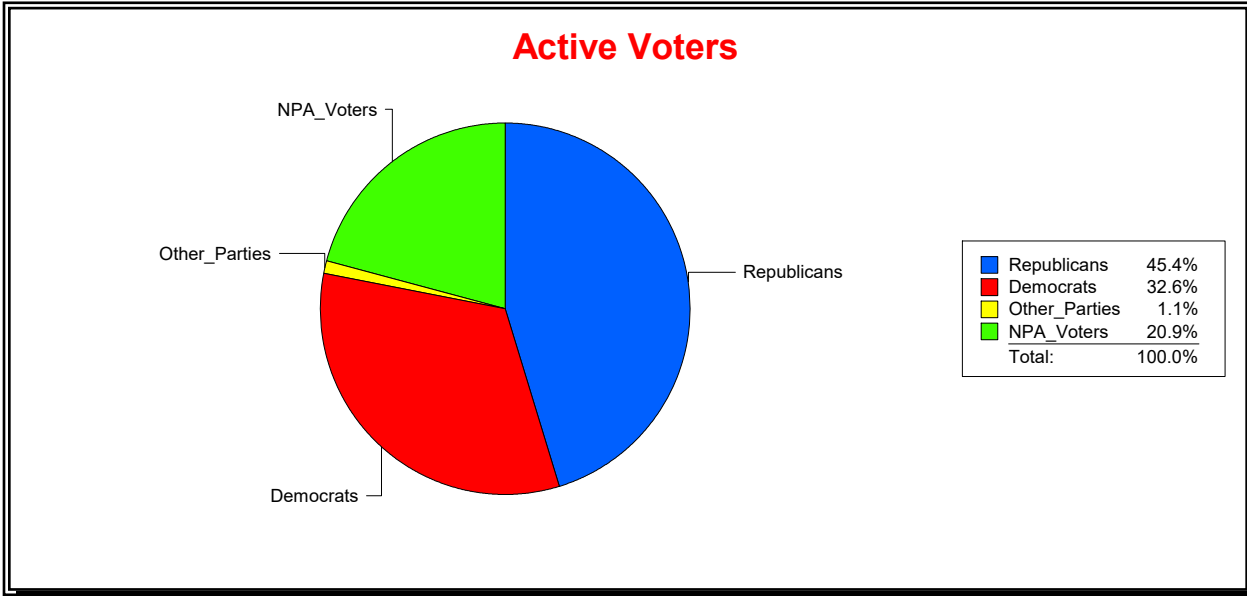

Ron Turner

Supervisor of Elections

Sarasota County, FL

Date 7/1/2021

Time 08:14 AM

Graphs of District Registration

Active Registered Voters

Inactive Voters

District	Total	Dems	Reps	NonP	Other	Total	Dems	Reps	NonP	Other
TR-PAR PK & REC DIST	540	176	245	113	6	23	7	9	7	0