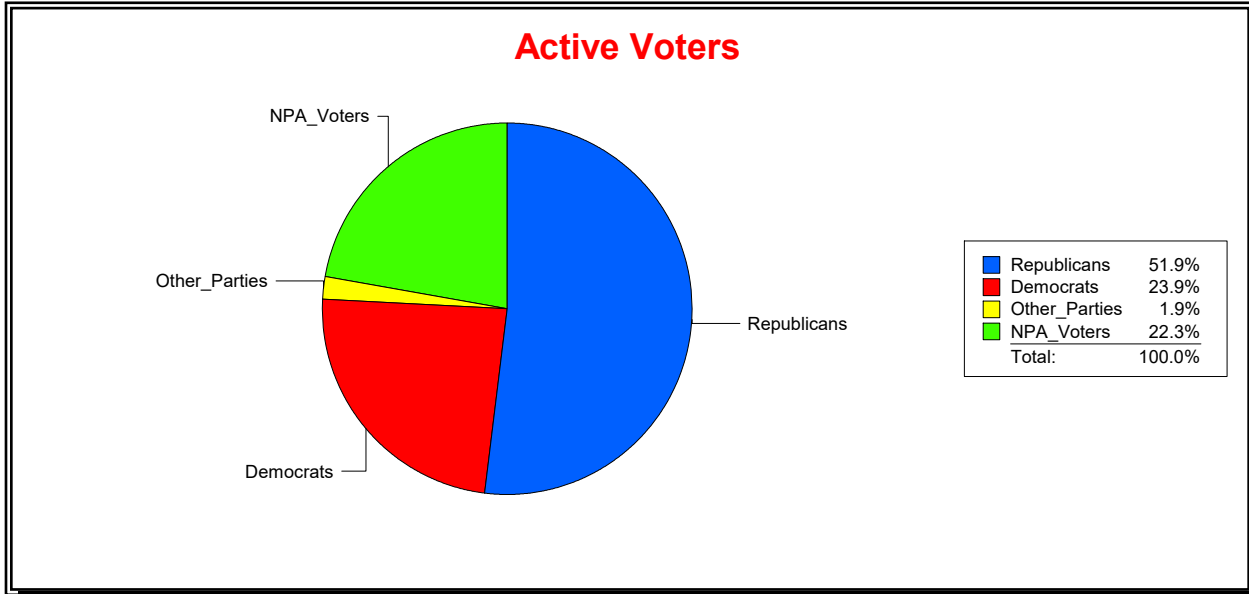

Ron Turner

Supervisor of Elections

Sarasota County, FL

Date 7/1/2021

Time 08:14 AM

Graphs of District Registration

Active Registered Voters

Inactive Voters

District	Total	Dems	Reps	NonP	Other	Total	Dems	Reps	NonP	Other
STATE HOUSE DIST 73	24,244	5,803	12,574	5,406	461	393	95	196	97	5