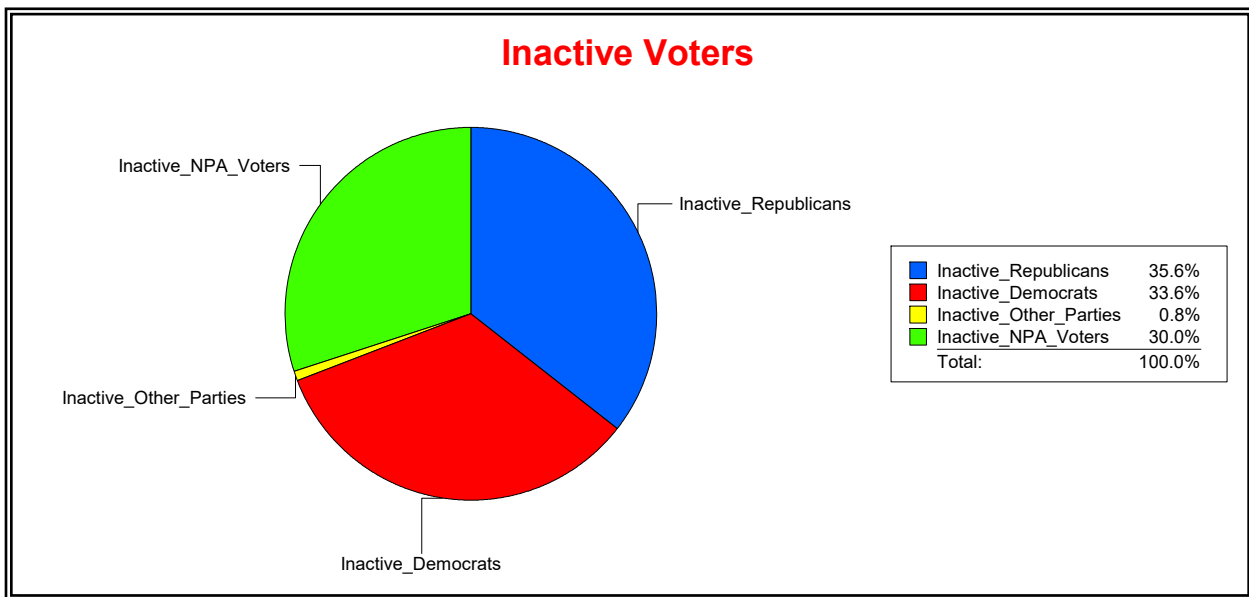

Ron Turner

Supervisor of Elections

Sarasota County, FL

Date 7/1/2021

Time 08:14 AM

Graphs of District Registration

Active Registered Voters

Inactive Voters

District	Total	Dems	Reps	NonP	Other	Total	Dems	Reps	NonP	Other
16TH CONGRESS DIST	187,112	63,773	75,374	44,448	3,517	4,758	1,599	1,695	1,427	37

Ron Turner

Supervisor of Elections

Sarasota County, FL

Date 7/1/2021