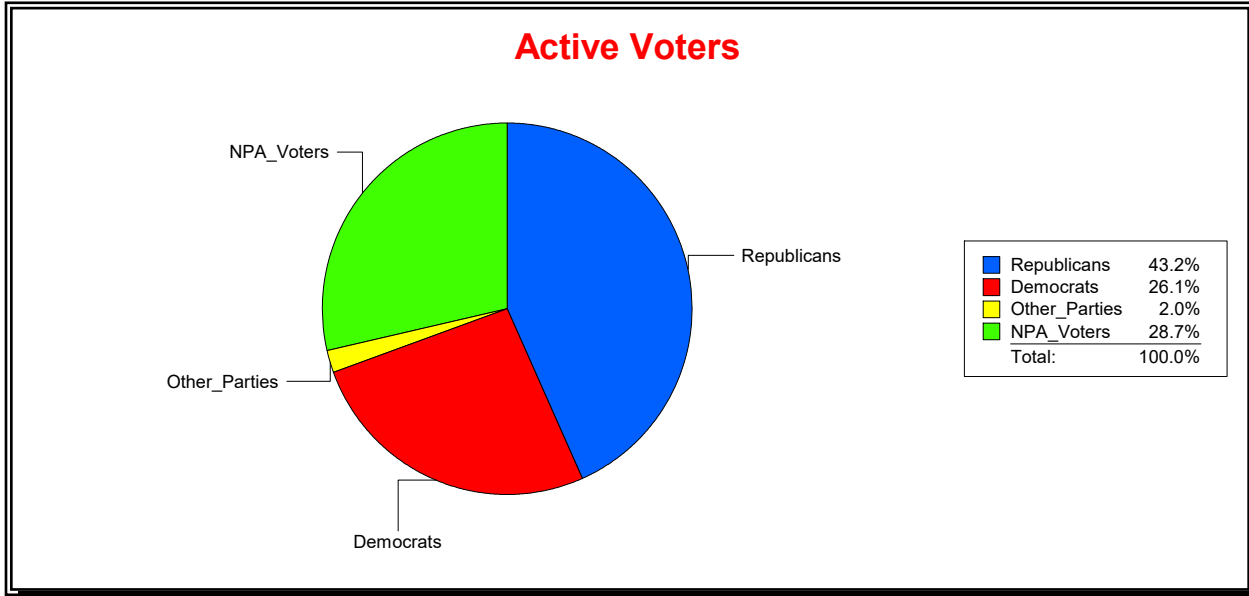

Ron Turner

Supervisor of Elections

Sarasota County, FL

Date 7/1/2021

Time 08:14 AM

Graphs of District Registration

Active Registered Voters

Inactive Voters

District	Total	Dems	Reps	NonP	Other	Total	Dems	Reps	NonP	Other
NORTH PORT DIST 5	15,914	4,156	6,877	4,560	321	501	153	180	166	2