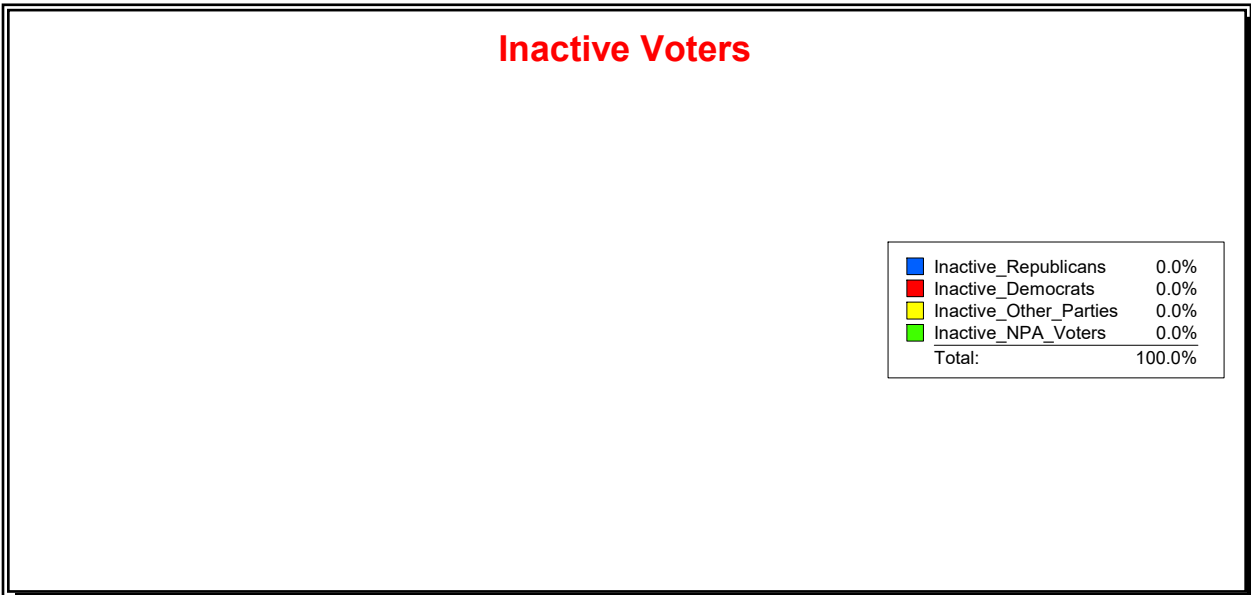

Ron Turner

Supervisor of Elections

Sarasota County, FL

Date 7/1/2021

Time 08:14 AM

Graphs of District Registration

Active Registered Voters

Inactive Voters

<u>District</u>	<u>Total</u>	<u>Dems</u>	<u>Reps</u>	<u>NonP</u>	<u>Other</u>	<u>Total</u>	<u>Dems</u>	<u>Reps</u>	<u>NonP</u>	<u>Other</u>
VENICE	0	0	0	0	0	0	0	0	0	0