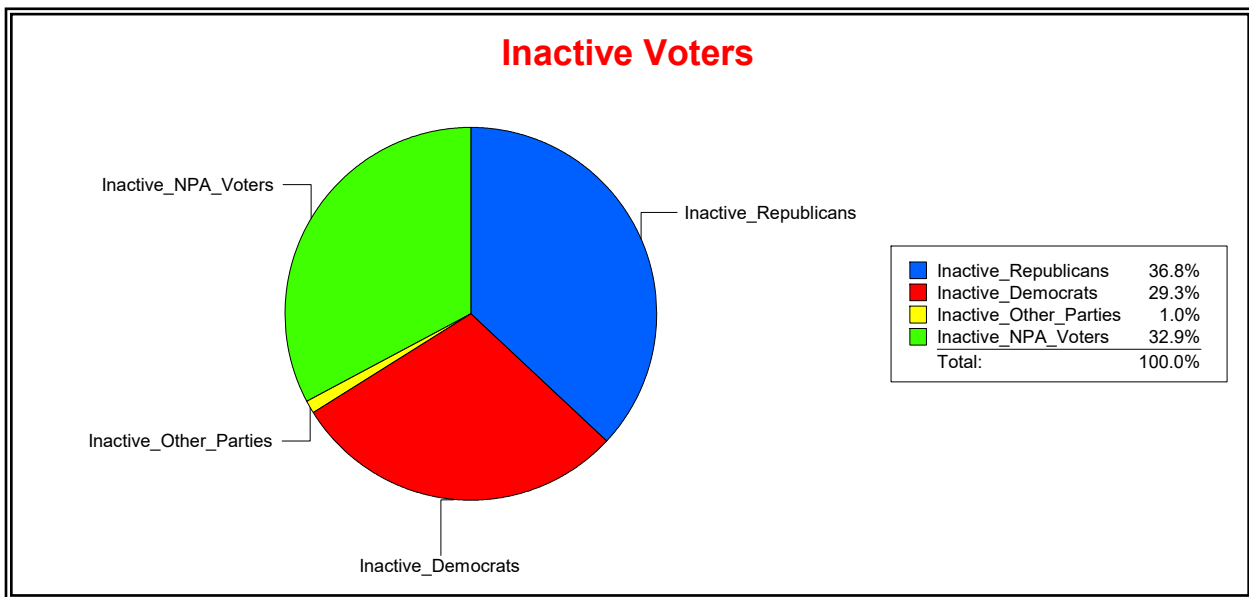

District	Total	Dems	Reps	NonP	Other	Total	Dems	Reps	NonP	Other
ENGLEWOOD FIRE DIST	13,850	3,612	6,313	3,690	235	304	89	112	100	3

Ron Turner

Supervisor of Elections

Sarasota County, FL

Date 7/1/2021

Time 08:14 AM