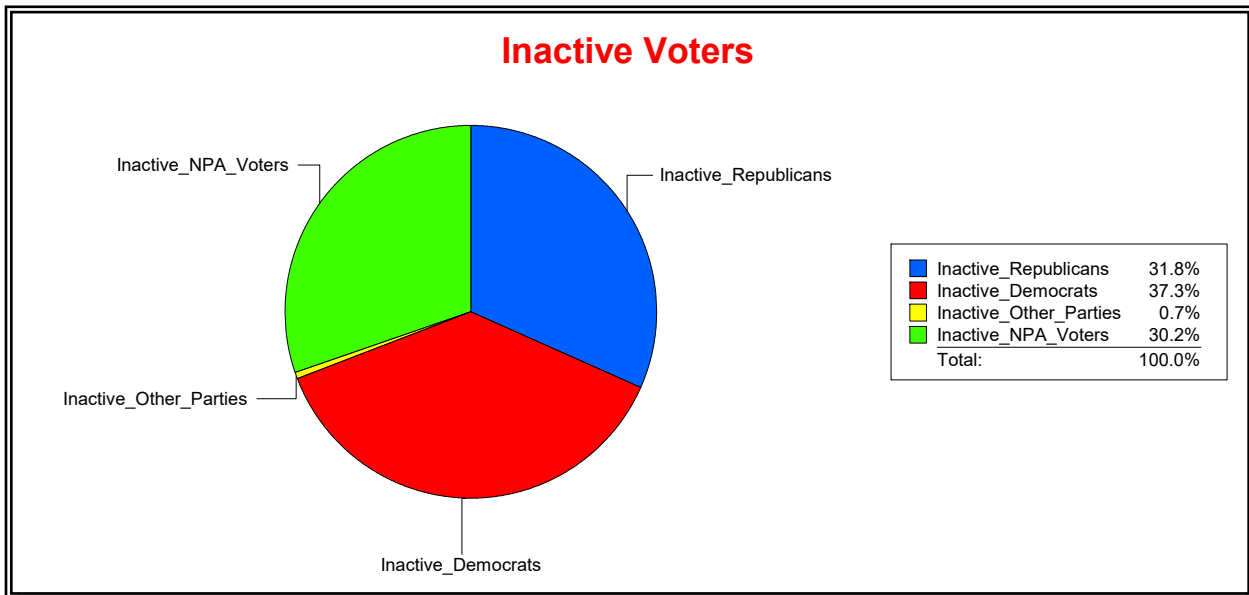

Ron Turner

Supervisor of Elections

Sarasota County, FL

Date 7/1/2021

Time 08:14 AM

Graphs of District Registration

Active Registered Voters

Inactive Voters

<u>District</u>	<u>Total</u>	<u>Dems</u>	<u>Reps</u>	<u>NonP</u>	<u>Other</u>	<u>Total</u>	<u>Dems</u>	<u>Reps</u>	<u>NonP</u>	<u>Other</u>
SCHOOL DIST 1	69,779	27,063	24,855	16,462	1,399	1,941	724	617	587	13