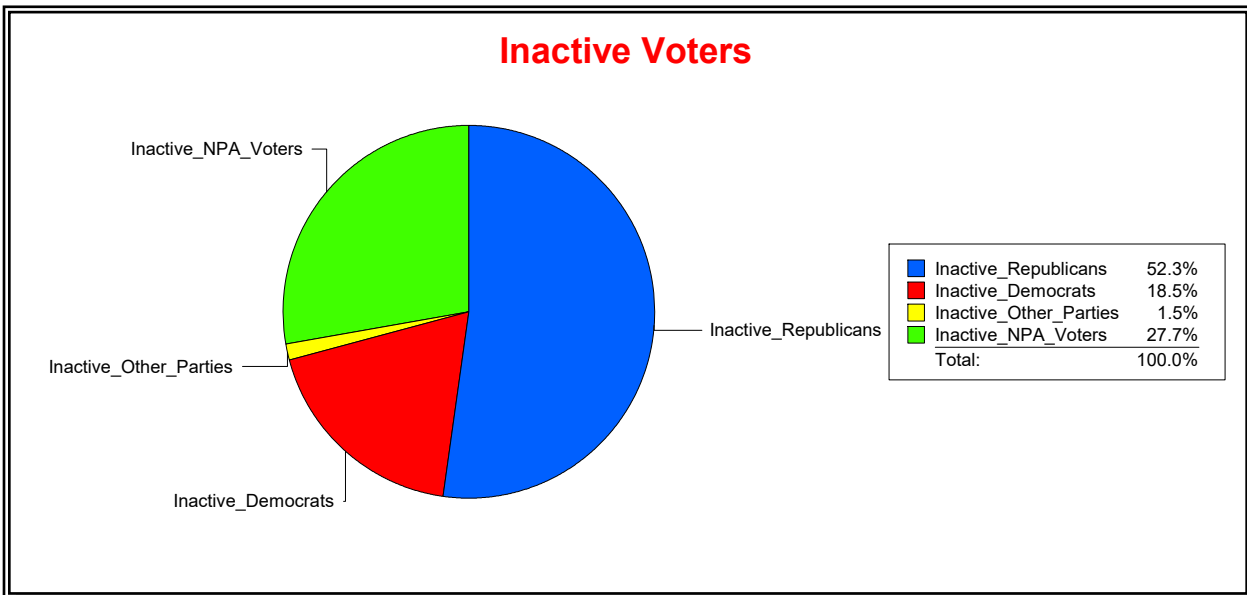

Ron Turner

Supervisor of Elections

Sarasota County, FL

Date 7/1/2021

Time 08:14 AM

Graphs of District Registration

Active Registered Voters

Inactive Voters

<u>District</u>	<u>Total</u>	<u>Dems</u>	<u>Reps</u>	<u>NonP</u>	<u>Other</u>	<u>Total</u>	<u>Dems</u>	<u>Reps</u>	<u>NonP</u>	<u>Other</u>
WEST VILLAGES CDD	6,715	1,608	3,315	1,654	138	65	12	34	18	1