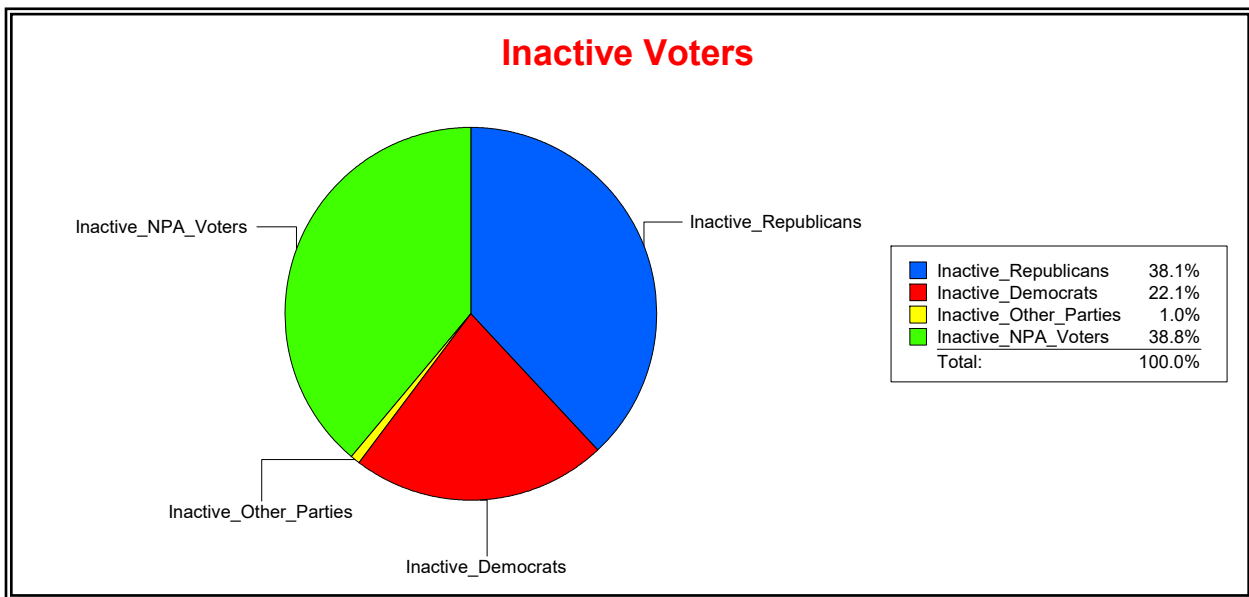

Ron Turner

Supervisor of Elections

Sarasota County, FL

Date 7/1/2021

Time 08:14 AM

Graphs of District Registration

Active Registered Voters

Inactive Voters

District	Total	Dems	Reps	NonP	Other	Total	Dems	Reps	NonP	Other
NORTH PORT DIST 1	10,308	2,672	4,368	3,075	193	312	69	119	121	3