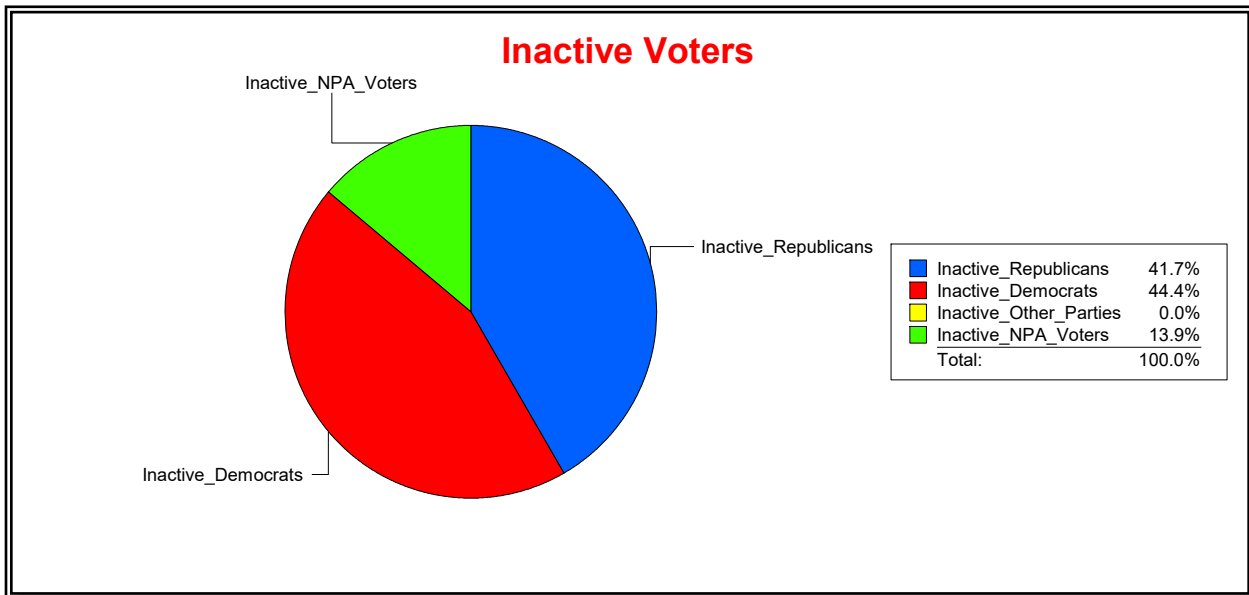

District	Total	Dems	Reps	NonP	Other	Total	Dems	Reps	NonP	Other
VENETIAN CDD	1,954	503	978	443	30	36	16	15	5	0

Ron Turner

Supervisor of Elections

Sarasota County, FL

Date 7/1/2021

Time 08:14 AM

Graphs of District Registration