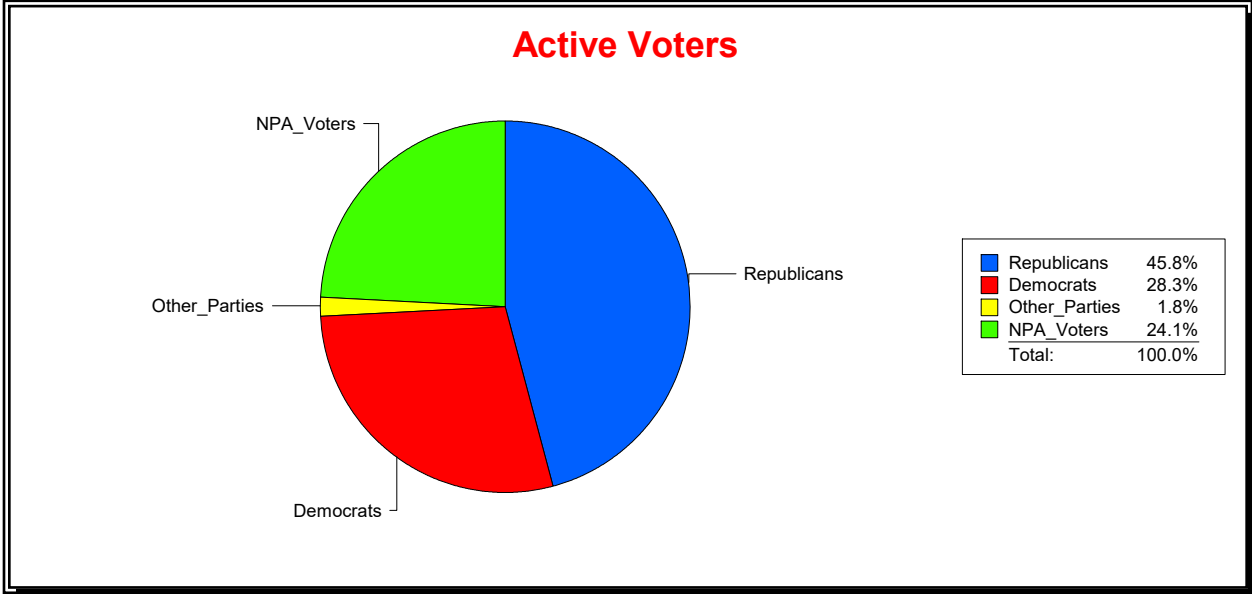

Ron Turner

Supervisor of Elections

Sarasota County, FL

Date 7/1/2021

Time 08:14 AM

Graphs of District Registration

Active Registered Voters

Inactive Voters

District	Total	Dems	Reps	NonP	Other	Total	Dems	Reps	NonP	Other
SCHOOL DIST 2	72,258	20,485	33,108	17,385	1,280	1,616	480	651	472	13