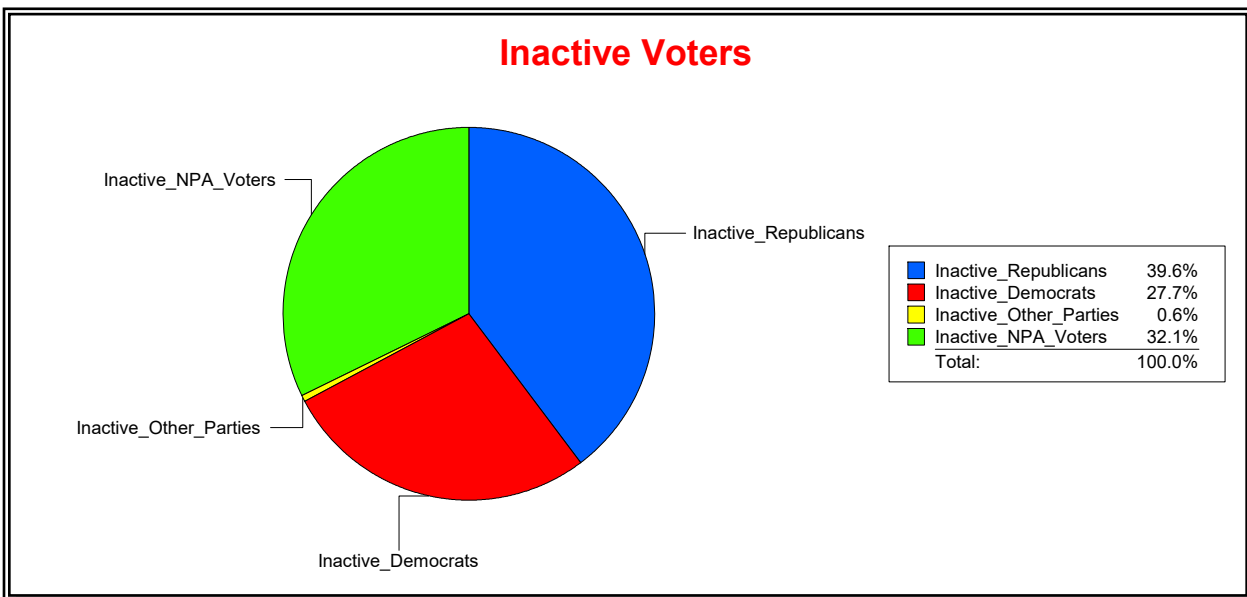

Ron Turner

Supervisor of Elections

Sarasota County, FL

Date 7/1/2021

Time 08:14 AM

Graphs of District Registration

Active Registered Voters

Inactive Voters

District	Total	Dems	Reps	NonP	Other	Total	Dems	Reps	NonP	Other
17TH CONGRESS DIST	164,129	43,324	73,539	44,448	2,818	4,878	1,350	1,933	1,568	27