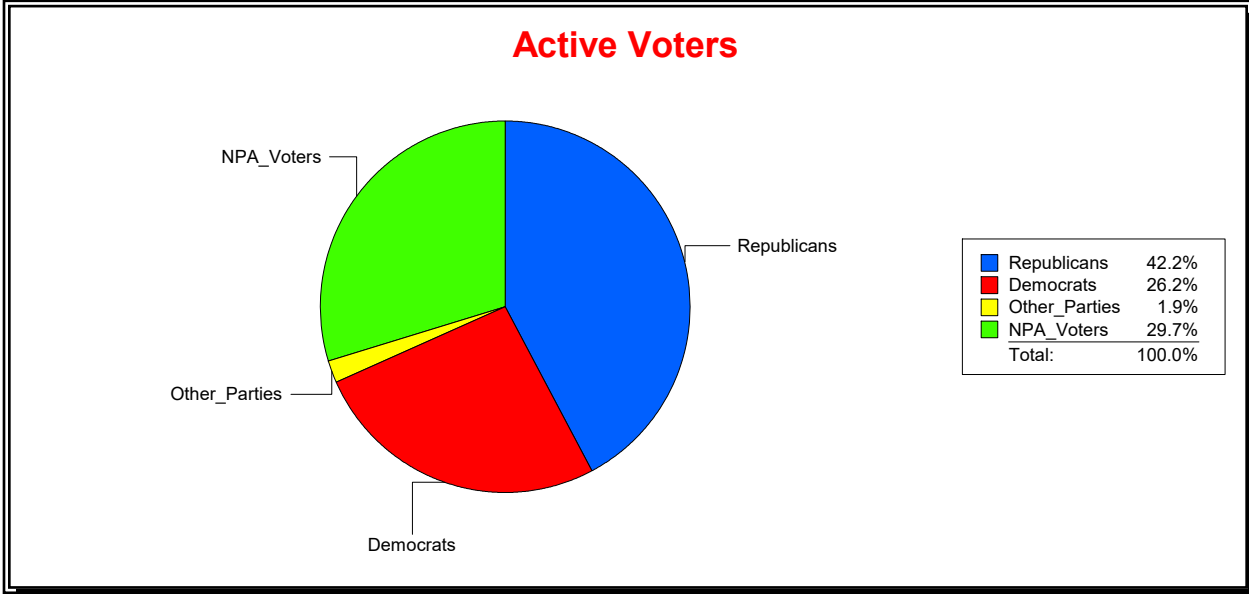

Supervisor of Elections

Sarasota County, FL

Date 7/1/2021

Time 08:14 AM

Graphs of District Registration

Active Registered Voters

Inactive Voters

District	Total	Dems	Reps	NonP	Other	Total	Dems	Reps	NonP	Other
NORTH PORT	57,508	15,057	24,270	17,072	1,109	1,863	513	669	672	9