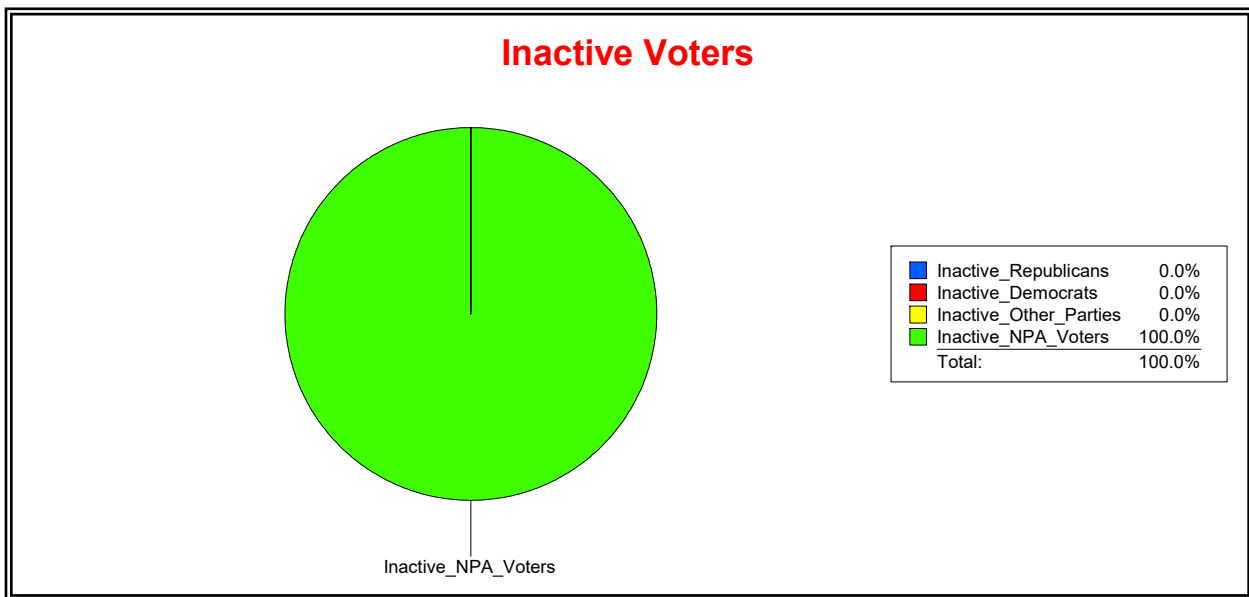

Ron Turner

Supervisor of Elections

Sarasota County, FL

Date 7/1/2021

Time 08:14 AM

Graphs of District Registration

Active Registered Voters

Inactive Voters

District	Total	Dems	Reps	NonP	Other	Total	Dems	Reps	NonP	Other
TOSCANA ISLES CDD	656	141	350	150	15	1	0	0	1	0