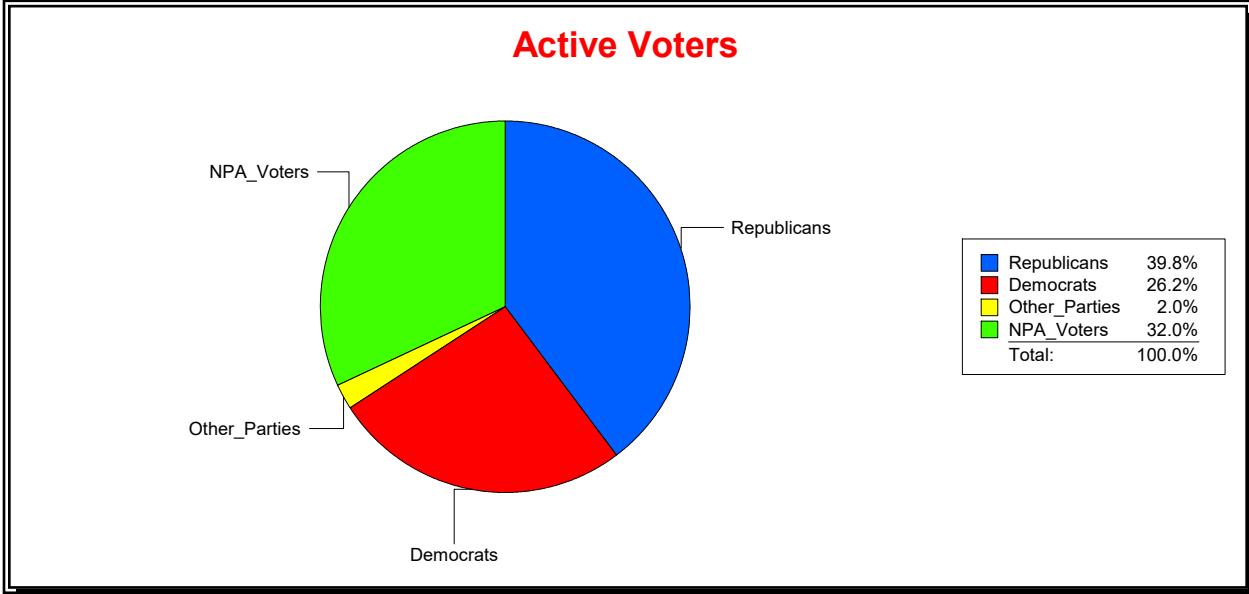

Supervisor of Elections

Sarasota County, FL

Date 7/1/2021

Time 08:14 AM

Graphs of District Registration

Active Registered Voters

Inactive Voters

District	Total	Dems	Reps	NonP	Other	Total	Dems	Reps	NonP	Other
NORTH PORT DIST 3	10,318	2,699	4,106	3,304	209	398	106	129	161	2