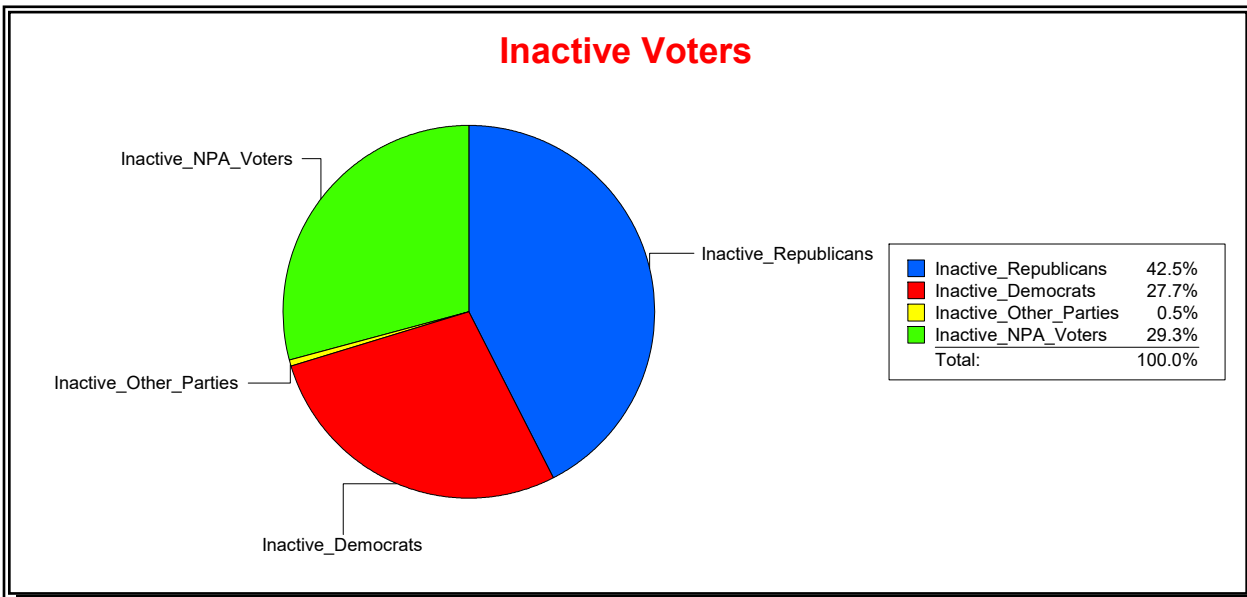

Ron Turner

Supervisor of Elections

Sarasota County, FL

Date 7/1/2021

Time 08:14 AM

Graphs of District Registration

Active Registered Voters

Inactive Voters

<u>District</u>	<u>Total</u>	<u>Dems</u>	<u>Reps</u>	<u>NonP</u>	<u>Other</u>	<u>Total</u>	<u>Dems</u>	<u>Reps</u>	<u>NonP</u>	<u>Other</u>
CNTY COMM DIST 3	78,123	20,971	35,461	20,402	1,289	2,184	604	929	639	12