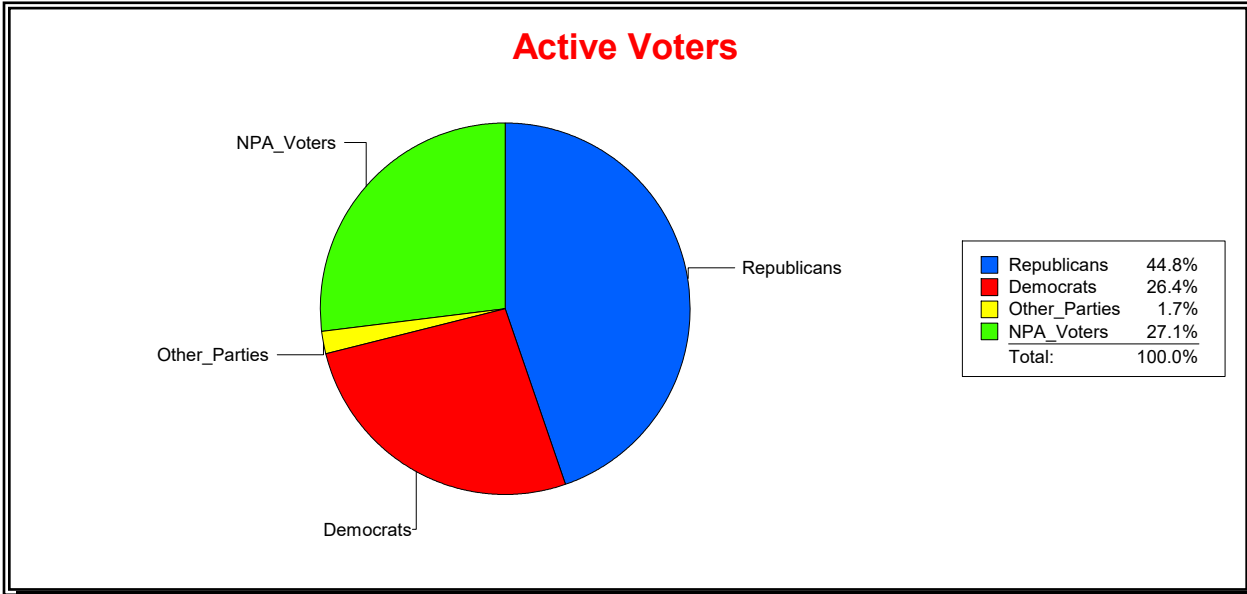

Ron Turner

Supervisor of Elections

Sarasota County, FL

Date 7/1/2021

Time 08:14 AM

Graphs of District Registration

Active Registered Voters

Inactive Voters

District	Total	Dems	Reps	NonP	Other	Total	Dems	Reps	NonP	Other
17TH CONGRESS DIST	164,129	43,324	73,539	44,448	2,818	4,878	1,350	1,933	1,568	27