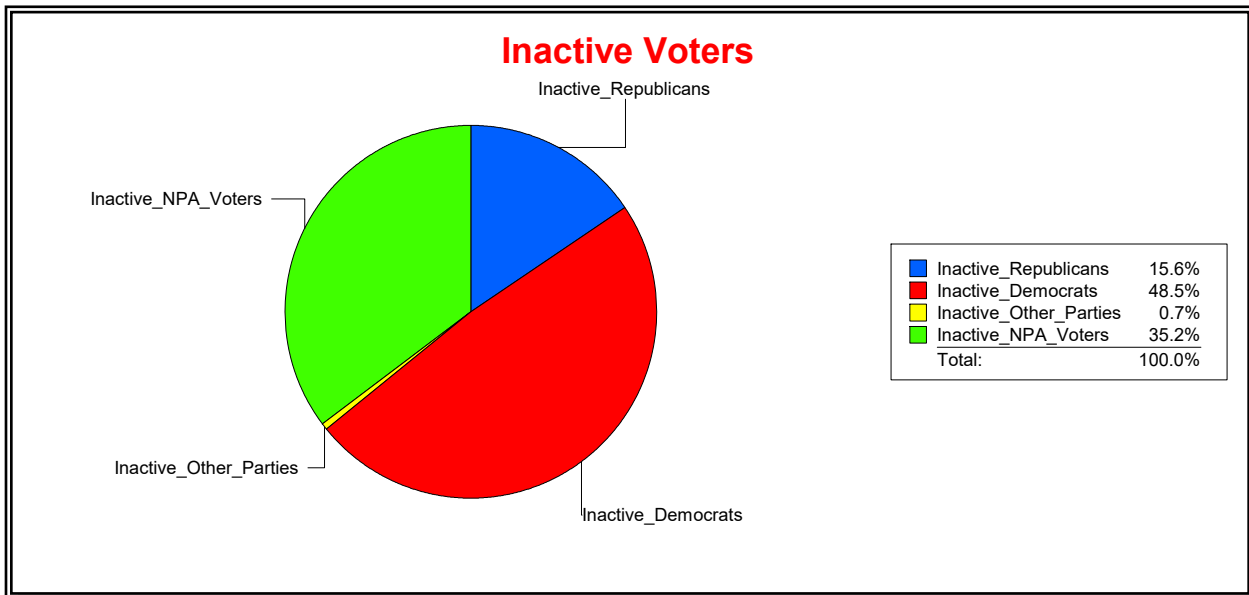

Ron Turner

Supervisor of Elections

Sarasota County, FL

Date 7/1/2021

Time 08:14 AM

Graphs of District Registration

Active Registered Voters

Inactive Voters

<u>District</u>	<u>Total</u>	<u>Dems</u>	<u>Reps</u>	<u>NonP</u>	<u>Other</u>	<u>Total</u>	<u>Dems</u>	<u>Reps</u>	<u>NonP</u>	<u>Other</u>
SARASOTA 1	11,783	6,376	2,225	2,959	223	423	205	66	149	3