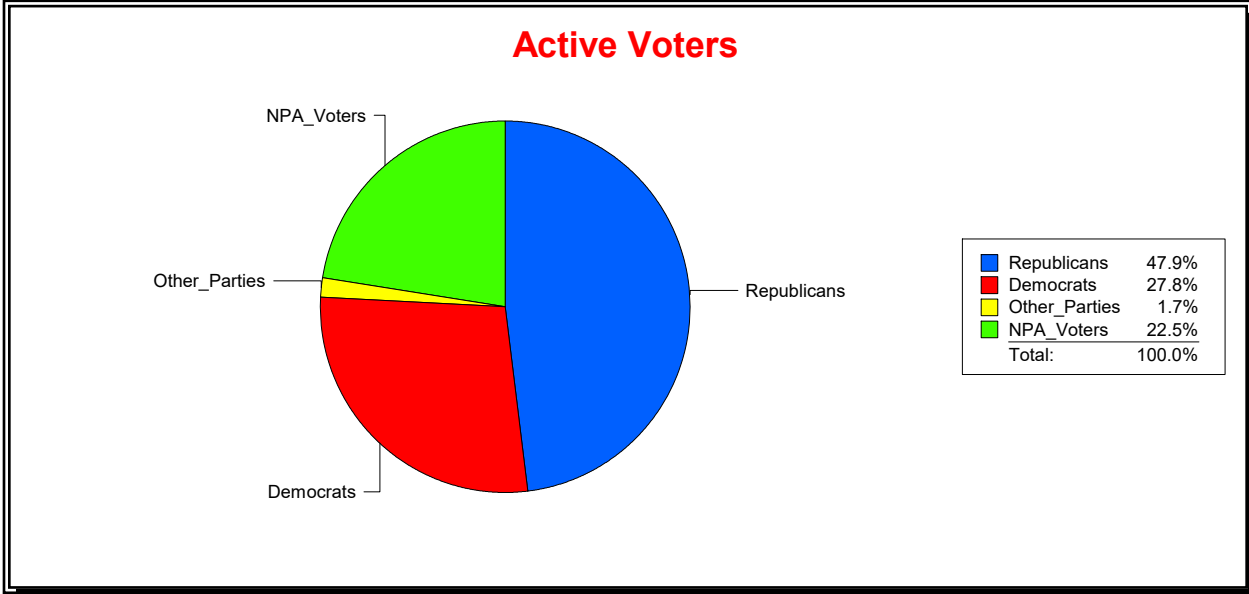

Ron Turner

Supervisor of Elections

Sarasota County, FL

Date 7/1/2021

Time 08:14 AM

Graphs of District Registration

Active Registered Voters

Inactive Voters

District	Total	Dems	Reps	NonP	Other	Total	Dems	Reps	NonP	Other
GOLDEN GATE POINT	413	115	198	93	7	15	1	9	5	0