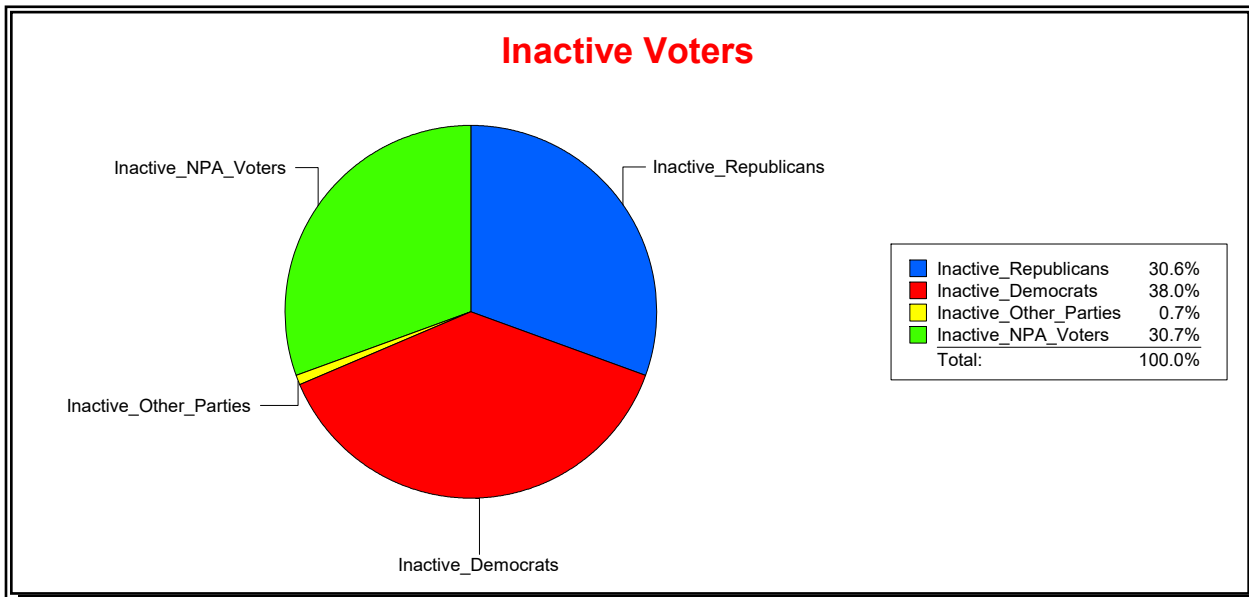

Ron Turner

Supervisor of Elections

Sarasota County, FL

Date 7/1/2021

Time 08:14 AM

Graphs of District Registration

Active Registered Voters

Inactive Voters

District	Total	Dems	Reps	NonP	Other	Total	Dems	Reps	NonP	Other
CNTY COMM DIST 2	63,086	25,005	22,297	14,617	1,167	1,774	675	542	544	13