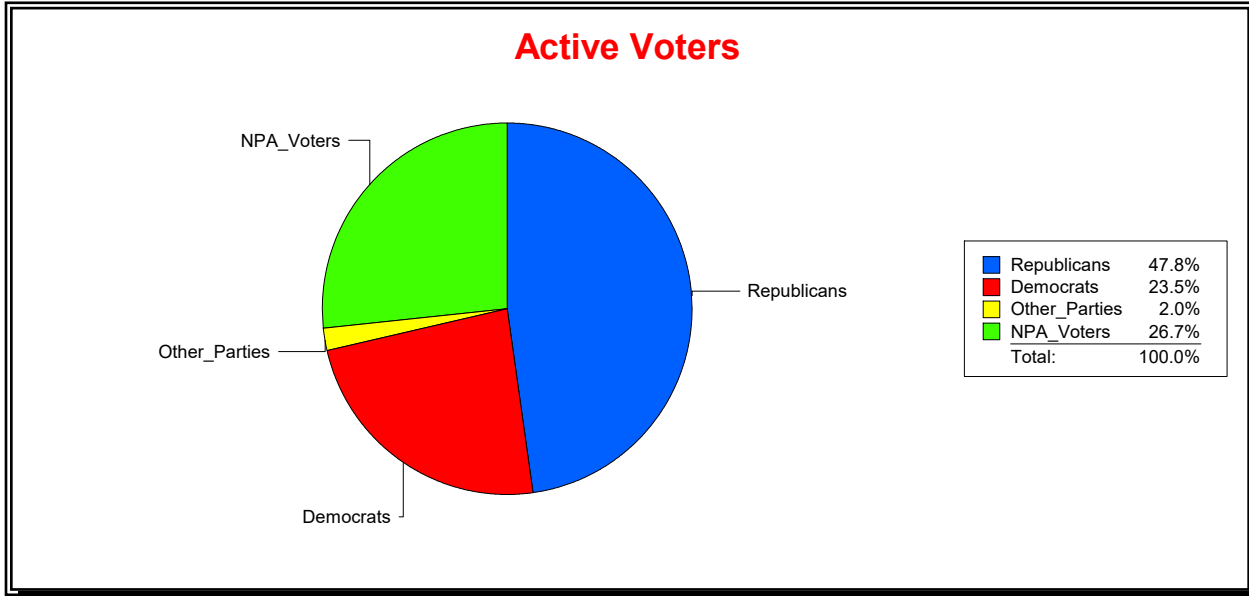

Ron Turner

Supervisor of Elections

Sarasota County, FL

Date 7/1/2021

Time 08:14 AM

Graphs of District Registration

Active Registered Voters

Inactive Voters

District	Total	Dems	Reps	NonP	Other	Total	Dems	Reps	NonP	Other
WOODLANDS CDD	1,367	321	653	365	28	14	3	6	5	0