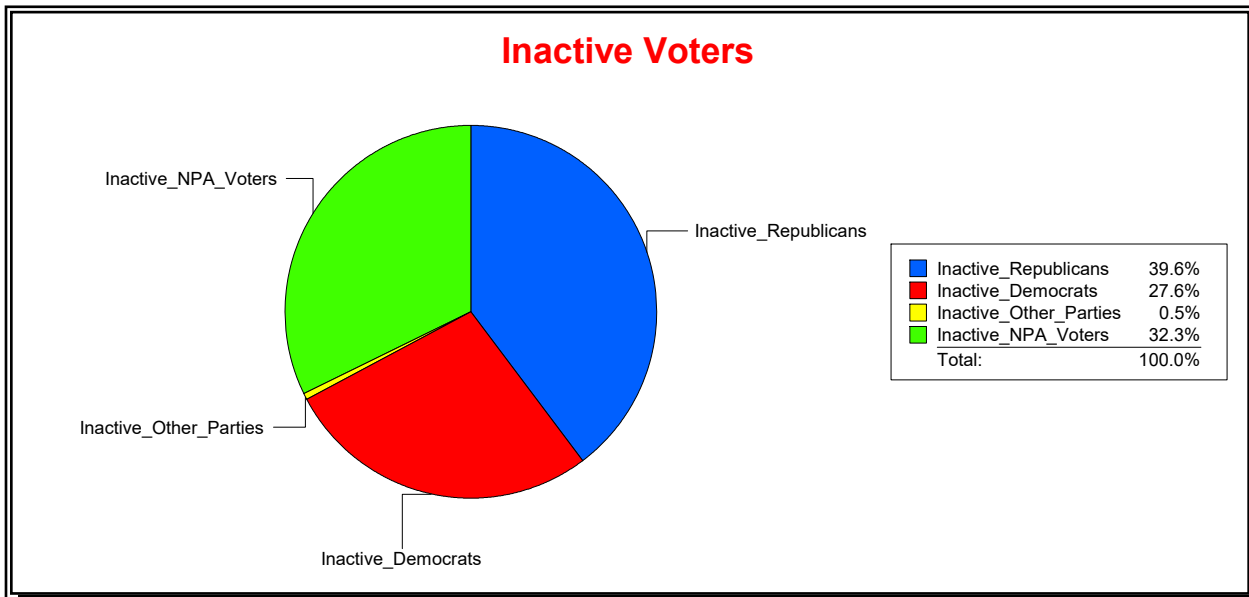

Ron Turner

Supervisor of Elections

Sarasota County, FL

Date 7/1/2021

Time 08:14 AM

Graphs of District Registration

Active Registered Voters

Inactive Voters

<u>District</u>	<u>Total</u>	<u>Dems</u>	<u>Reps</u>	<u>NonP</u>	<u>Other</u>	<u>Total</u>	<u>Dems</u>	<u>Reps</u>	<u>NonP</u>	<u>Other</u>
STATE HOUSE DIST 74	158,321	41,728	70,887	42,986	2,720	4,756	1,312	1,884	1,535	25