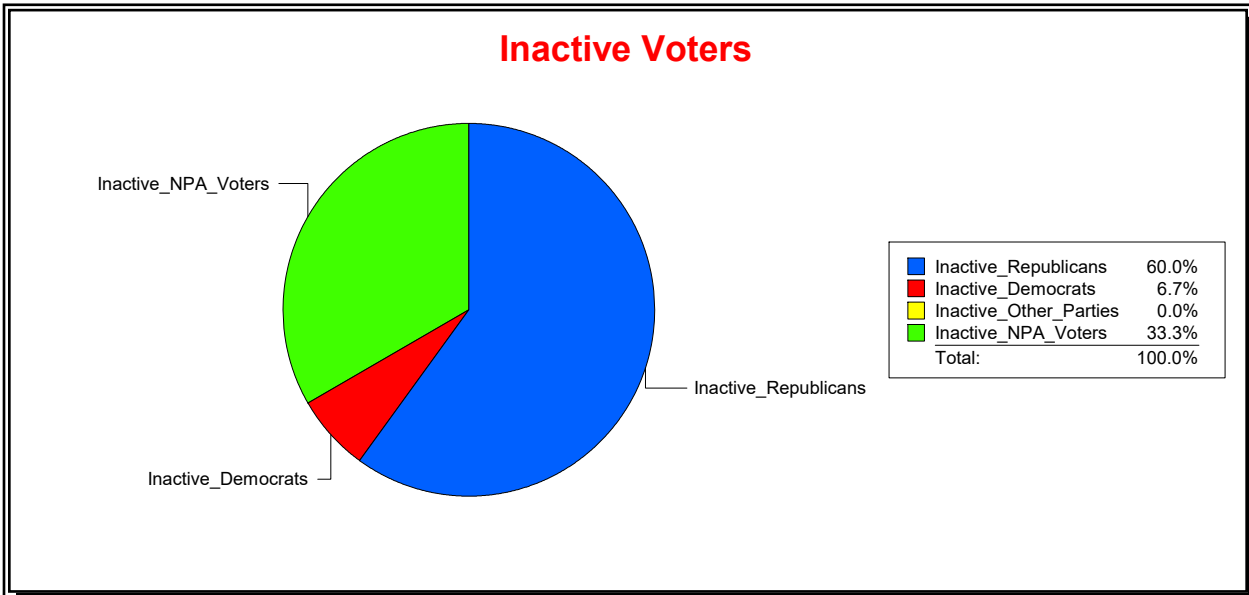

Ron Turner

Supervisor of Elections

Sarasota County, FL

Date 7/1/2021

Time 08:14 AM

Graphs of District Registration

Active Registered Voters

Inactive Voters

District	Total	Dems	Reps	NonP	Other	Total	Dems	Reps	NonP	Other
GOLDEN GATE POINT	413	115	198	93	7	15	1	9	5	0