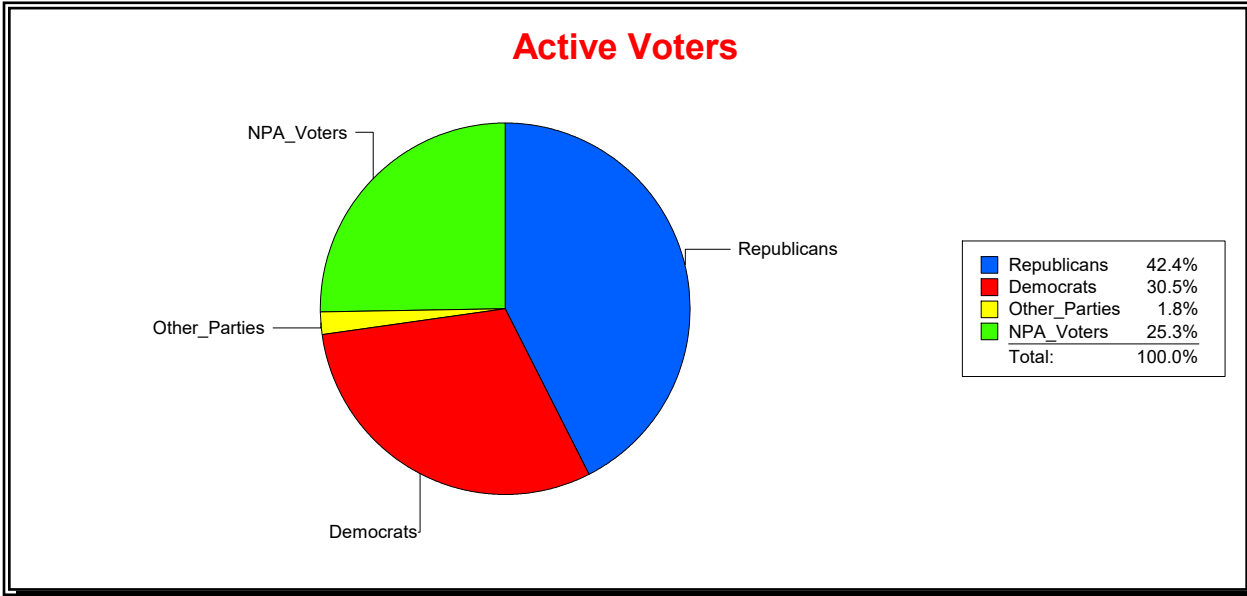

Ron Turner

Supervisor of Elections

Sarasota County, FL

Date 7/1/2021

Time 08:14 AM

Graphs of District Registration

Active Registered Voters

Inactive Voters

District	Total	Dems	Reps	NonP	Other	Total	Dems	Reps	NonP	Other
COUNTYWIDE	351,241	107,097	148,913	88,896	6,335	9,636	2,949	3,628	2,995	64