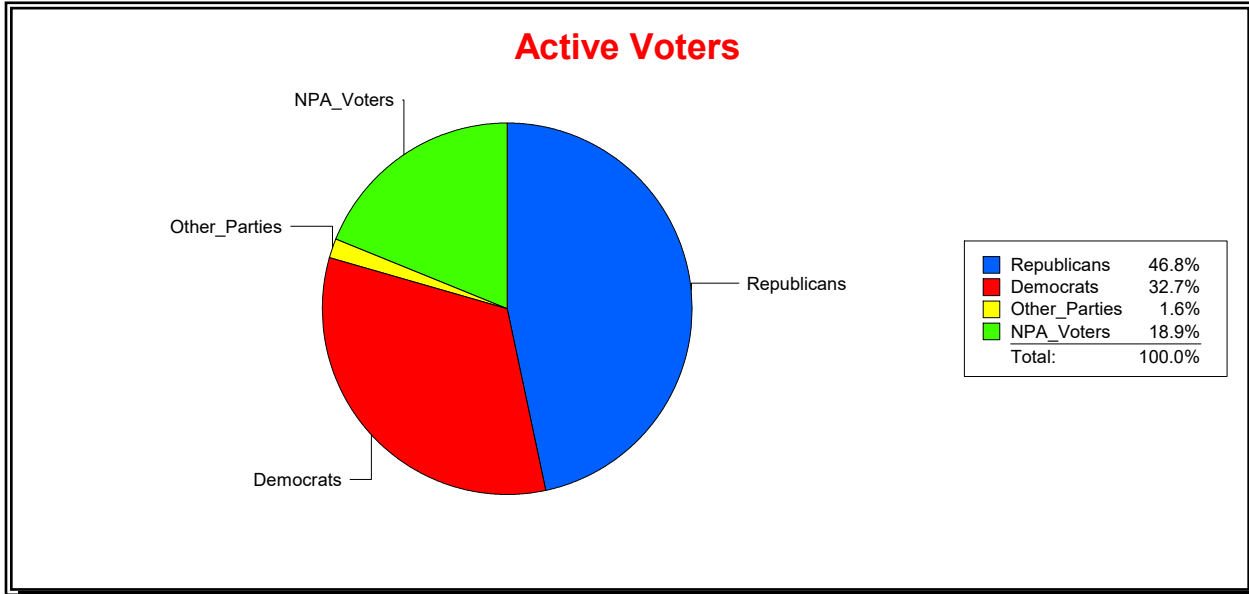

Date 7/1/2021

Time 08:14 AM

Graphs of District Registration

Active Registered Voters

Inactive Voters

District	Total	Dems	Reps	NonP	Other	Total	Dems	Reps	NonP	Other
LONGBOAT KEY 4	434	142	203	82	7	11	1	5	5	0