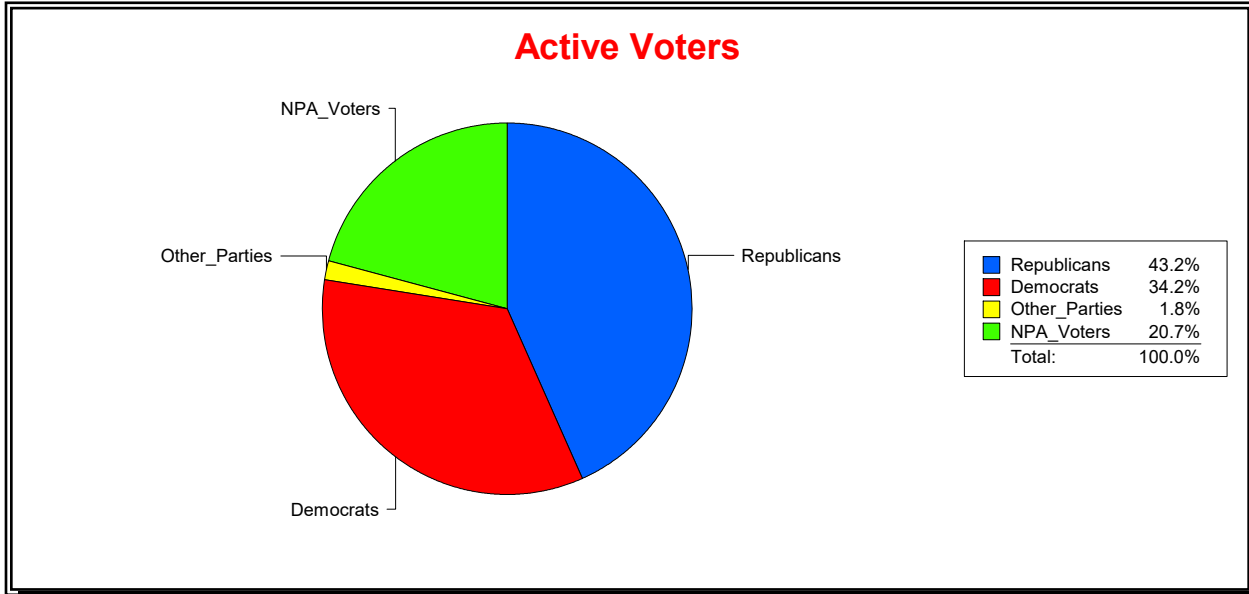

Ron Turner

Supervisor of Elections

Sarasota County, FL

Date 7/1/2021

Time 08:14 AM

Graphs of District Registration

Active Registered Voters

Inactive Voters

District	Total	Dems	Reps	NonP	Other	Total	Dems	Reps	NonP	Other
LBK DISTRICT 2	1,384	474	598	287	25	29	11	12	6	0