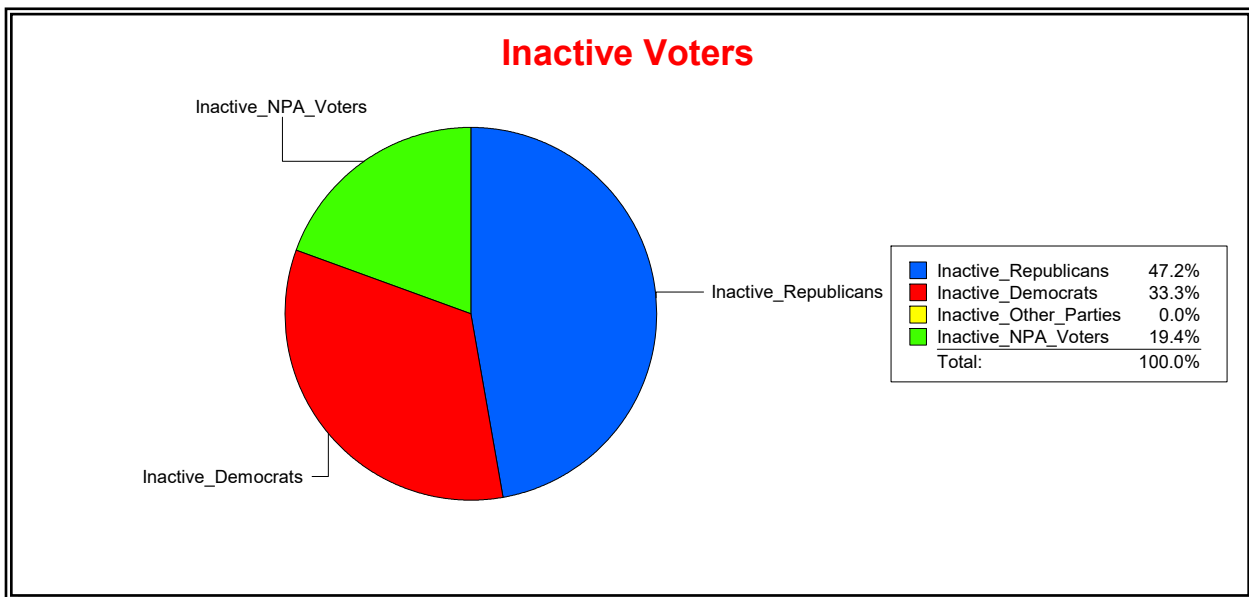

Ron Turner

Supervisor of Elections

Sarasota County, FL

Date 7/1/2021

Time 08:14 AM

Graphs of District Registration

Active Registered Voters

Inactive Voters

District	Total	Dems	Reps	NonP	Other	Total	Dems	Reps	NonP	Other
LONGBOAT KEY	4,831	1,405	2,342	1,001	83	72	24	34	14	0