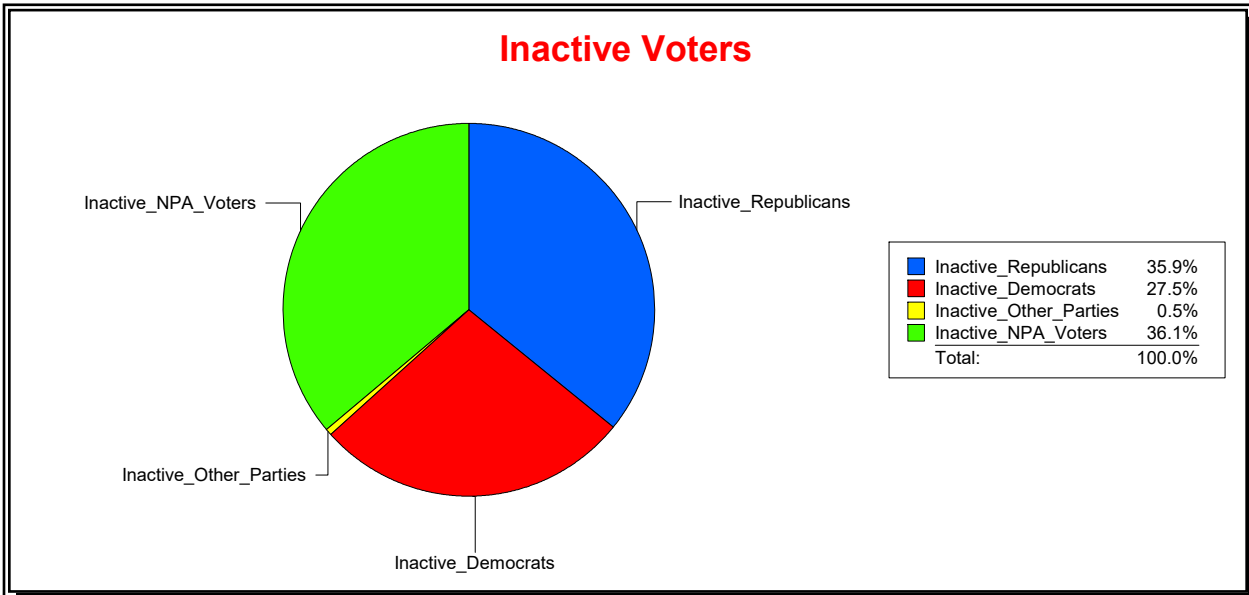

Supervisor of Elections

Sarasota County, FL

Date 7/1/2021

Time 08:14 AM

Graphs of District Registration

Active Registered Voters

Inactive Voters

District	Total	Dems	Reps	NonP	Other	Total	Dems	Reps	NonP	Other
NORTH PORT DIST	57,508	15,057	24,270	17,072	1,109	1,863	513	669	672	9