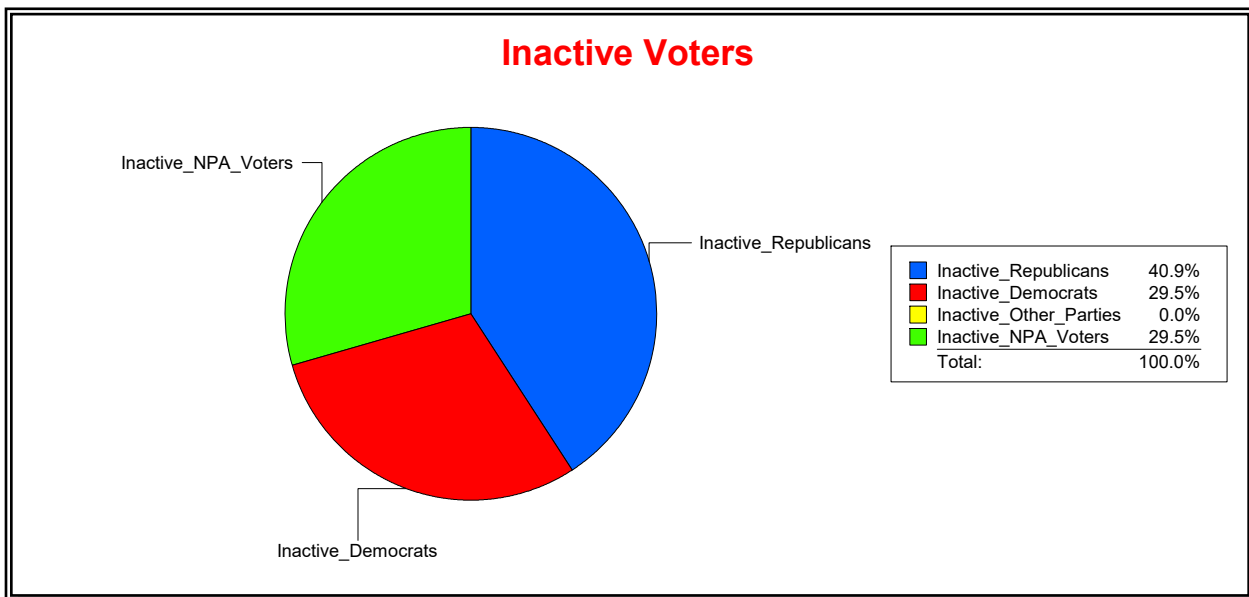

Ron Turner

Supervisor of Elections

Sarasota County, FL

Date 7/1/2021

Time 08:14 AM

Graphs of District Registration

Active Registered Voters

Inactive Voters

<u>District</u>	<u>Total</u>	<u>Dems</u>	<u>Reps</u>	<u>NonP</u>	<u>Other</u>	<u>Total</u>	<u>Dems</u>	<u>Reps</u>	<u>NonP</u>	<u>Other</u>
STONEYBROOK CDD	1,819	451	810	523	35	44	13	18	13	0