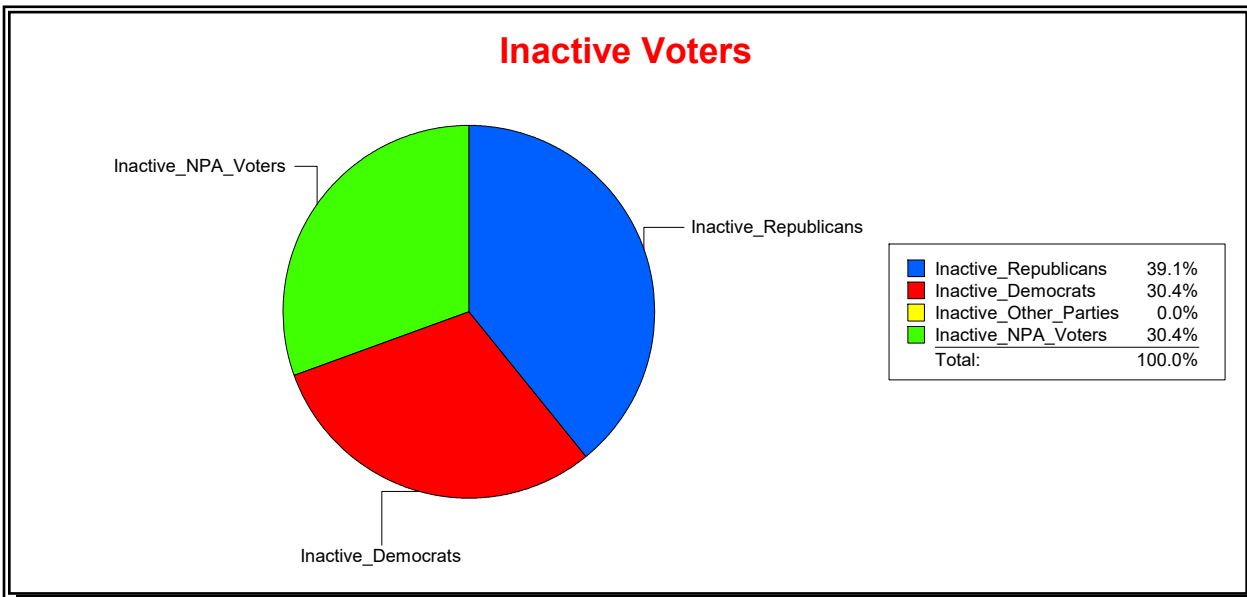

Ron Turner

Supervisor of Elections

Sarasota County, FL

Date 7/1/2021

Time 08:14 AM

Graphs of District Registration

Active Registered Voters

Inactive Voters

District	Total	Dems	Reps	NonP	Other	Total	Dems	Reps	NonP	Other
TR-PAR PK & REC DIST	540	176	245	113	6	23	7	9	7	0