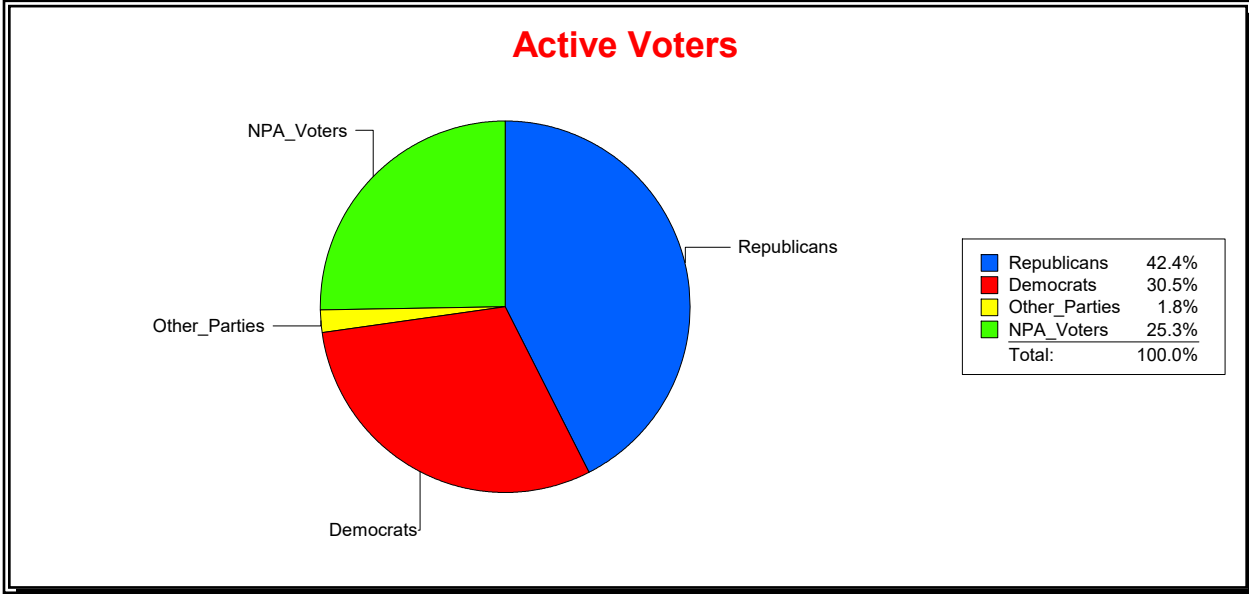

District	Total	Dems	Reps	NonP	Other	Total	Dems	Reps	NonP	Other
STATE SENATE 23	351,241	107,097	148,913	88,896	6,335	9,636	2,949	3,628	2,995	64

Ron Turner

Supervisor of Elections

Sarasota County, FL

Date 7/1/2021