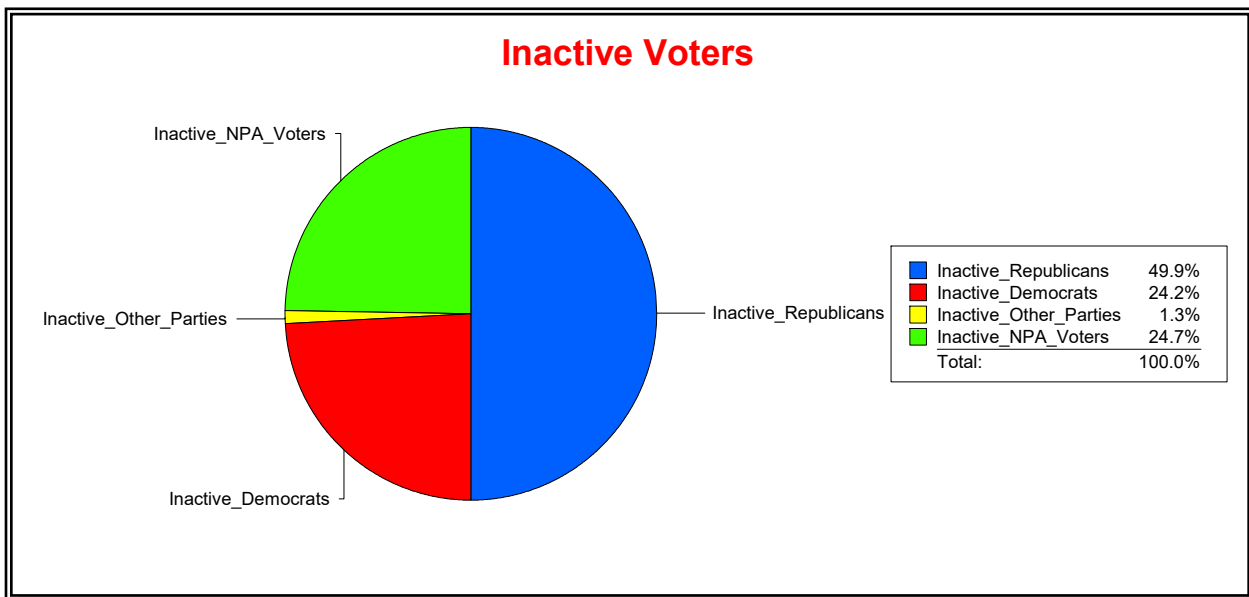

Ron Turner

Supervisor of Elections

Sarasota County, FL

Date 7/1/2021

Time 08:14 AM

Graphs of District Registration

Active Registered Voters

Inactive Voters

District	Total	Dems	Reps	NonP	Other	Total	Dems	Reps	NonP	Other
STATE HOUSE DIST 73	24,244	5,803	12,574	5,406	461	393	95	196	97	5