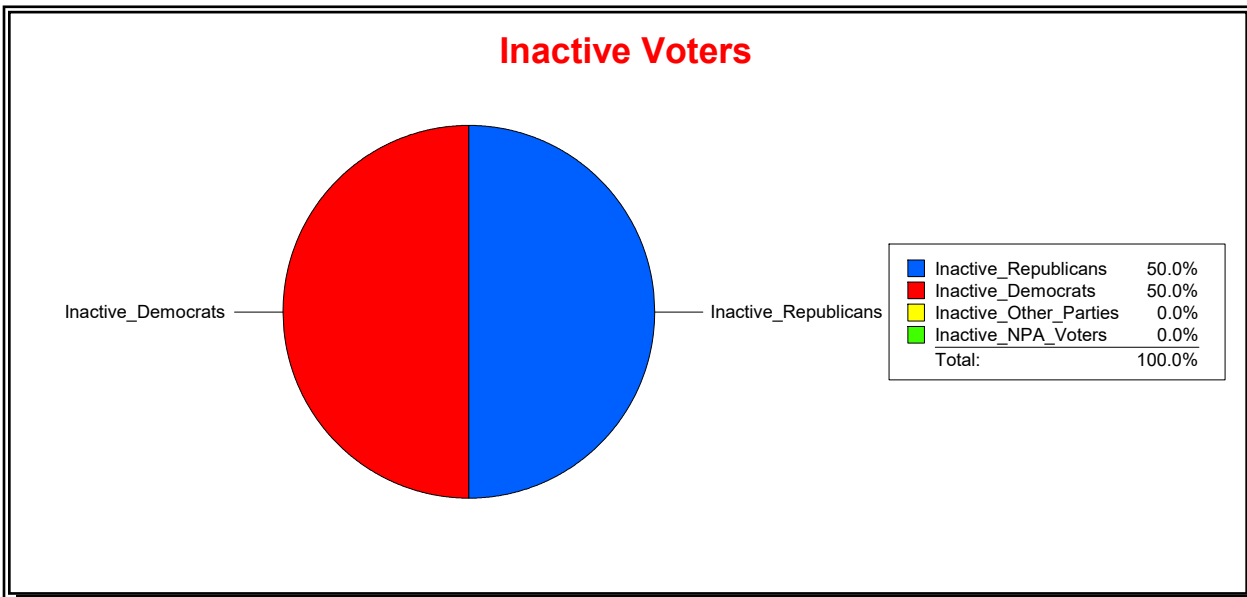

Ron Turner

Supervisor of Elections

Sarasota County, FL

Date 7/1/2021

Time 08:14 AM

Graphs of District Registration

Active Registered Voters

Inactive Voters

District	Total	Dems	Reps	NonP	Other	Total	Dems	Reps	NonP	Other
LBK DISTRICT 3	1,508	440	729	322	17	18	9	9	0	0