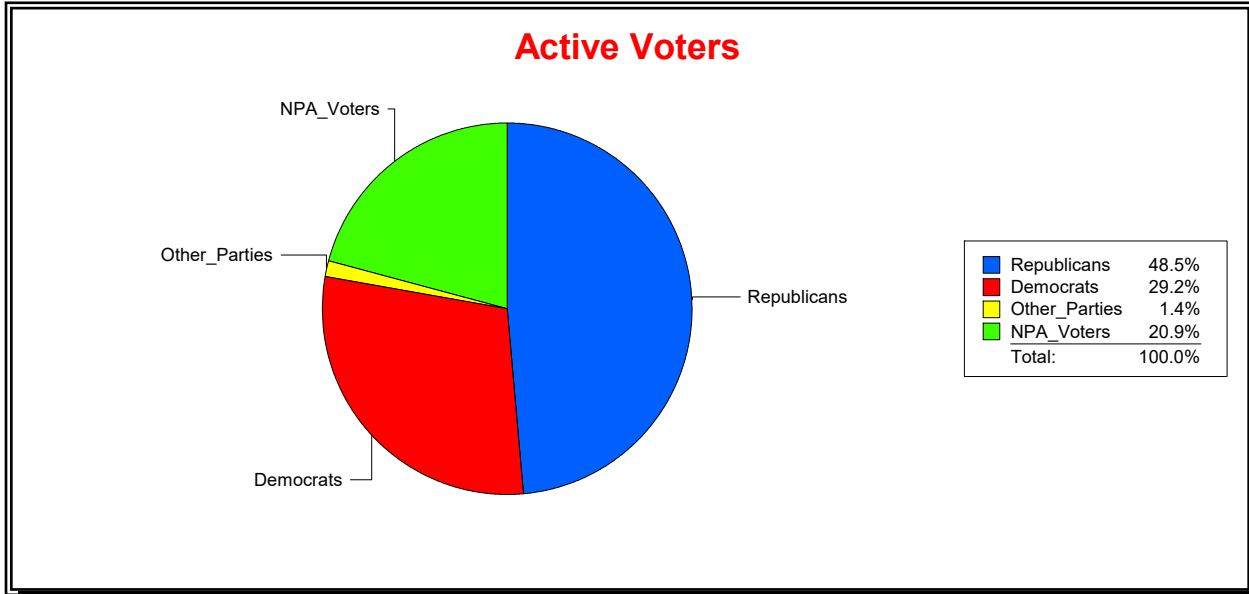

Ron Turner

Supervisor of Elections

Sarasota County, FL

Date 7/1/2021

Time 08:14 AM

Graphs of District Registration

Active Registered Voters

Inactive Voters

District	Total	Dems	Reps	NonP	Other	Total	Dems	Reps	NonP	Other
LONGBOAT KEY BEACH B	2,920	853	1,416	609	42	39	10	22	7	0