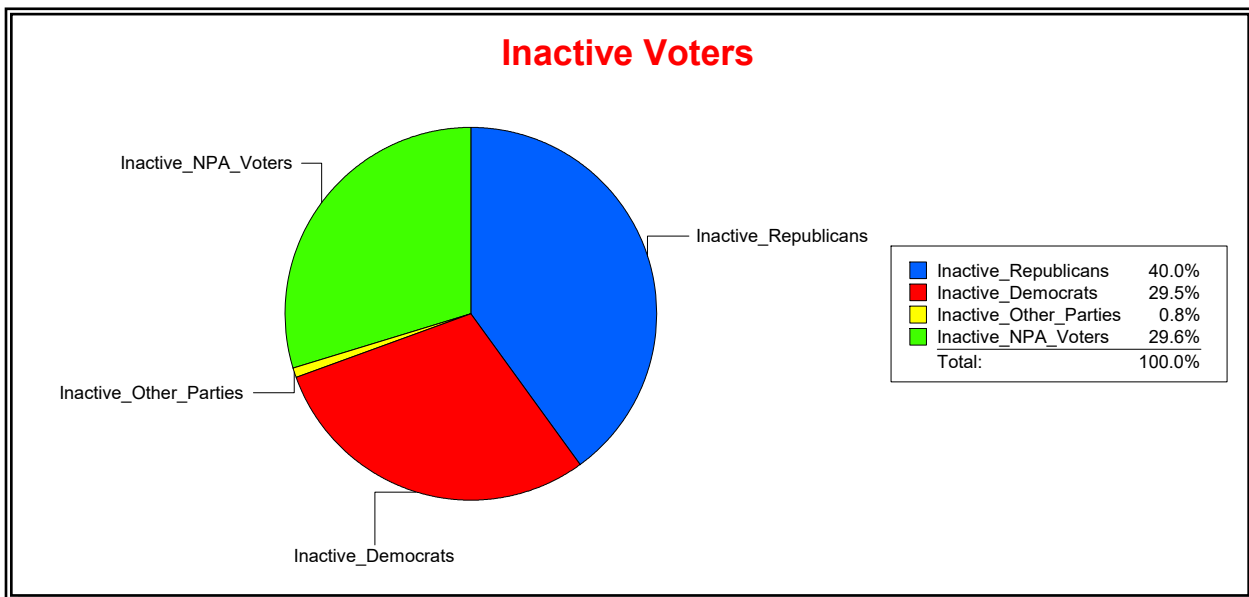

Ron Turner

Supervisor of Elections

Sarasota County, FL

Date 7/1/2021

Time 08:14 AM

Graphs of District Registration

Active Registered Voters

Inactive Voters

<u>District</u>	<u>Total</u>	<u>Dems</u>	<u>Reps</u>	<u>NonP</u>	<u>Other</u>	<u>Total</u>	<u>Dems</u>	<u>Reps</u>	<u>NonP</u>	<u>Other</u>
COUNTY	226,516	66,898	99,873	55,747	3,998	5,633	1,664	2,255	1,670	44