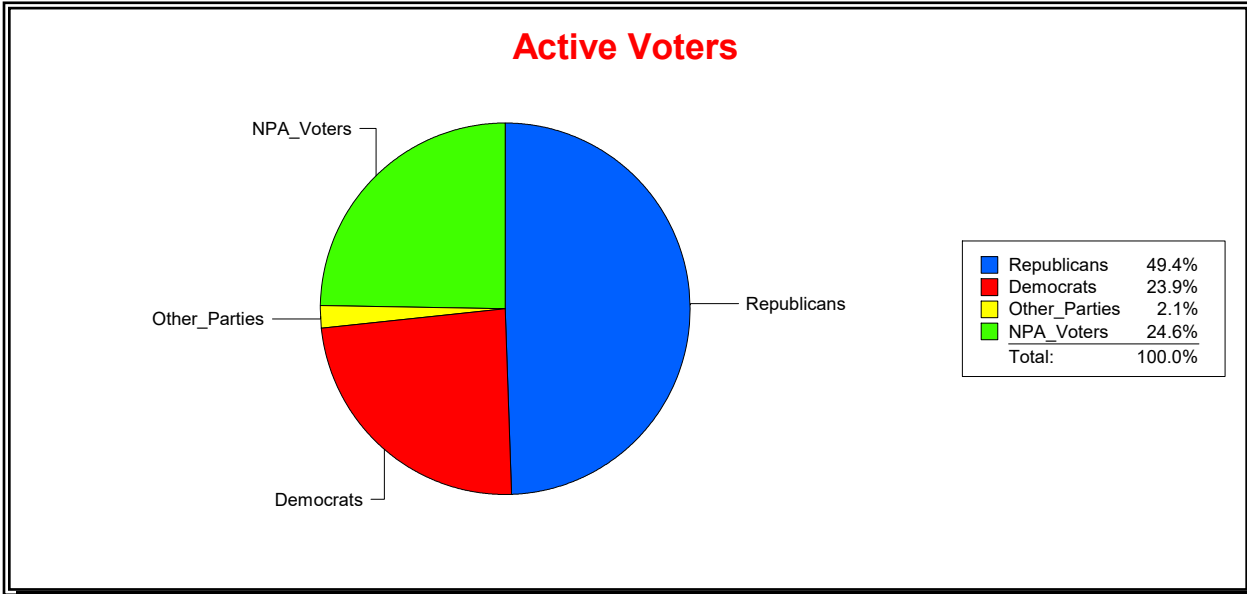

Ron Turner

Supervisor of Elections

Sarasota County, FL

Date 7/1/2021

Time 08:14 AM

Graphs of District Registration

Active Registered Voters

Inactive Voters

<u>District</u>	<u>Total</u>	<u>Dems</u>	<u>Reps</u>	<u>NonP</u>	<u>Other</u>	<u>Total</u>	<u>Dems</u>	<u>Reps</u>	<u>NonP</u>	<u>Other</u>
WEST VILLAGES CDD	6,715	1,608	3,315	1,654	138	65	12	34	18	1