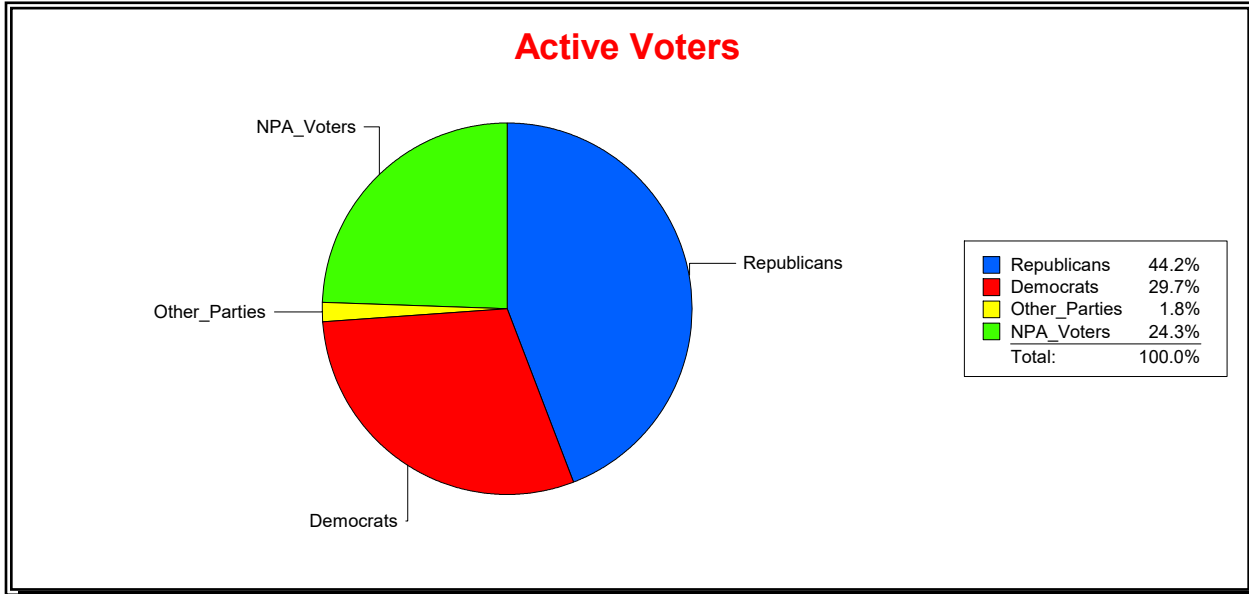

Ron Turner

Supervisor of Elections

Sarasota County, FL

Date 7/1/2021

Time 08:14 AM

Graphs of District Registration

Active Registered Voters

Inactive Voters

District	Total	Dems	Reps	NonP	Other	Total	Dems	Reps	NonP	Other
CNTY COMM DIST 4	73,713	21,857	32,601	17,916	1,339	1,756	532	670	540	14