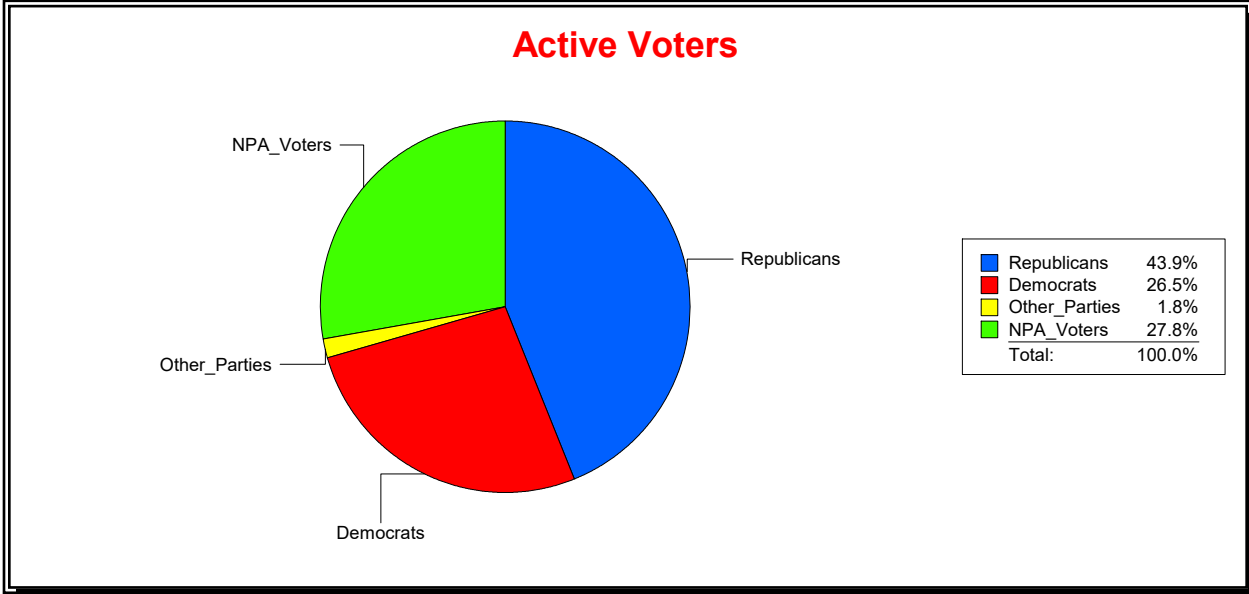

District	Total	Dems	Reps	NonP	Other	Total	Dems	Reps	NonP	Other
HOSPITAL BOARD SOUTH	124,288	32,931	54,613	34,554	2,190	3,766	1,036	1,469	1,238	23

Ron Turner

Supervisor of Elections

Sarasota County, FL

Date 7/1/2021