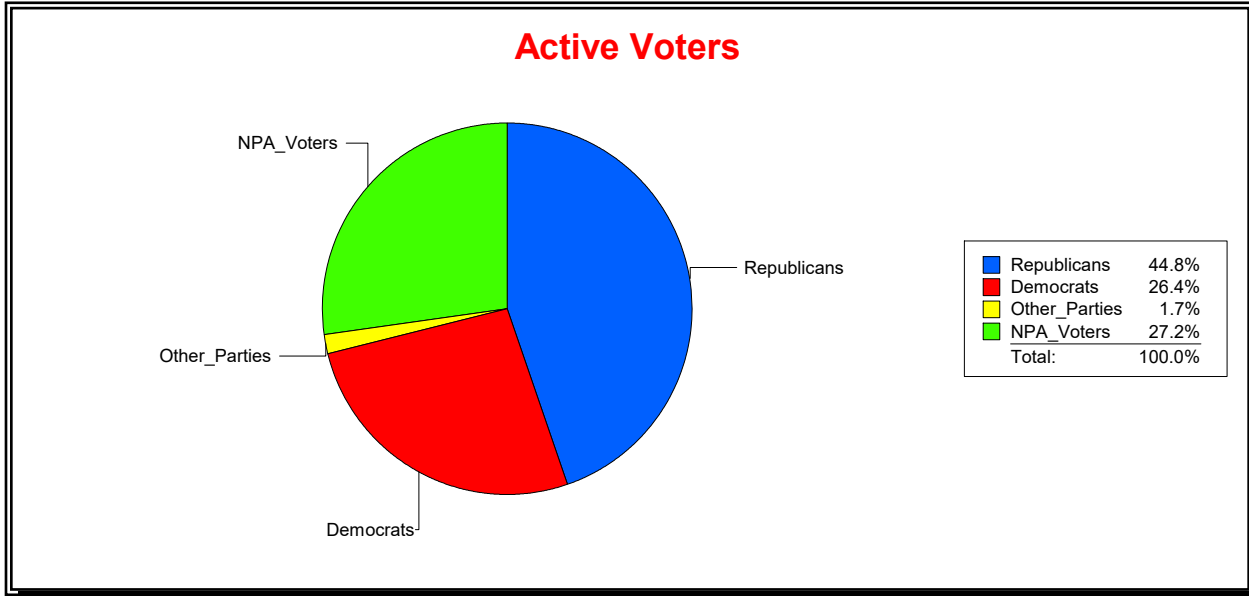

Ron Turner

Supervisor of Elections

Sarasota County, FL

Date 7/1/2021

Time 08:14 AM

Graphs of District Registration

Active Registered Voters

Inactive Voters

<u>District</u>	<u>Total</u>	<u>Dems</u>	<u>Reps</u>	<u>NonP</u>	<u>Other</u>	<u>Total</u>	<u>Dems</u>	<u>Reps</u>	<u>NonP</u>	<u>Other</u>
STATE HOUSE DIST 74	158,321	41,728	70,887	42,986	2,720	4,756	1,312	1,884	1,535	25