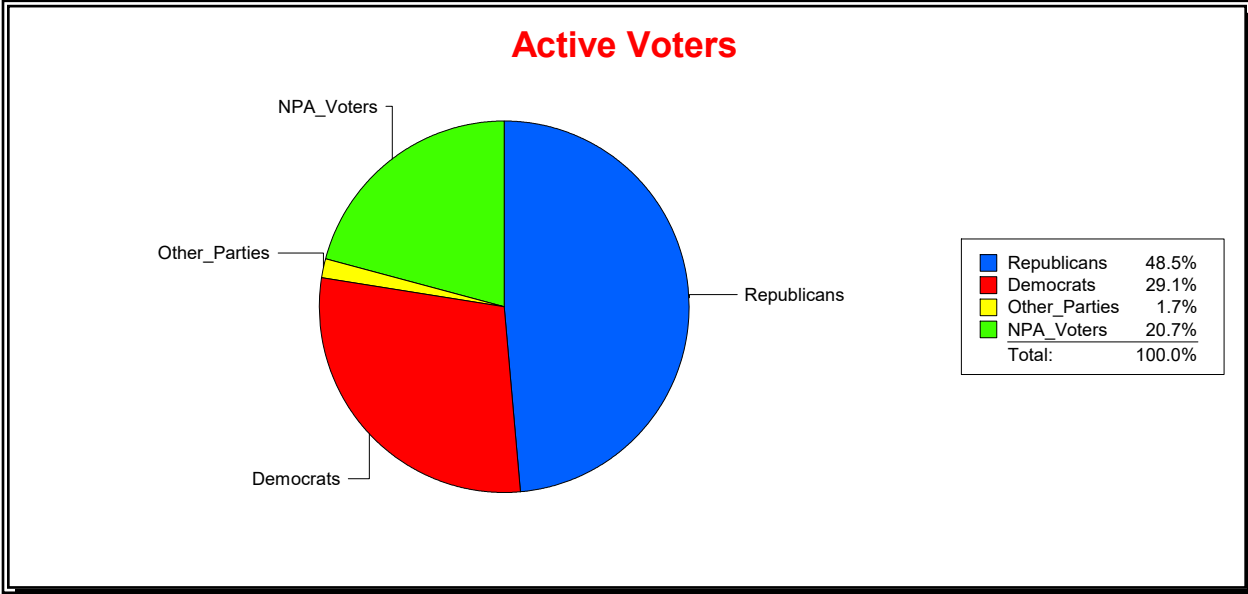

Ron Turner

Supervisor of Elections

Sarasota County, FL

Date 7/1/2021

Time 08:14 AM

Graphs of District Registration

Active Registered Voters

Inactive Voters

<u>District</u>	<u>Total</u>	<u>Dems</u>	<u>Reps</u>	<u>NonP</u>	<u>Other</u>	<u>Total</u>	<u>Dems</u>	<u>Reps</u>	<u>NonP</u>	<u>Other</u>
LONGBOAT KEY DIST	4,831	1,405	2,342	1,001	83	72	24	34	14	0