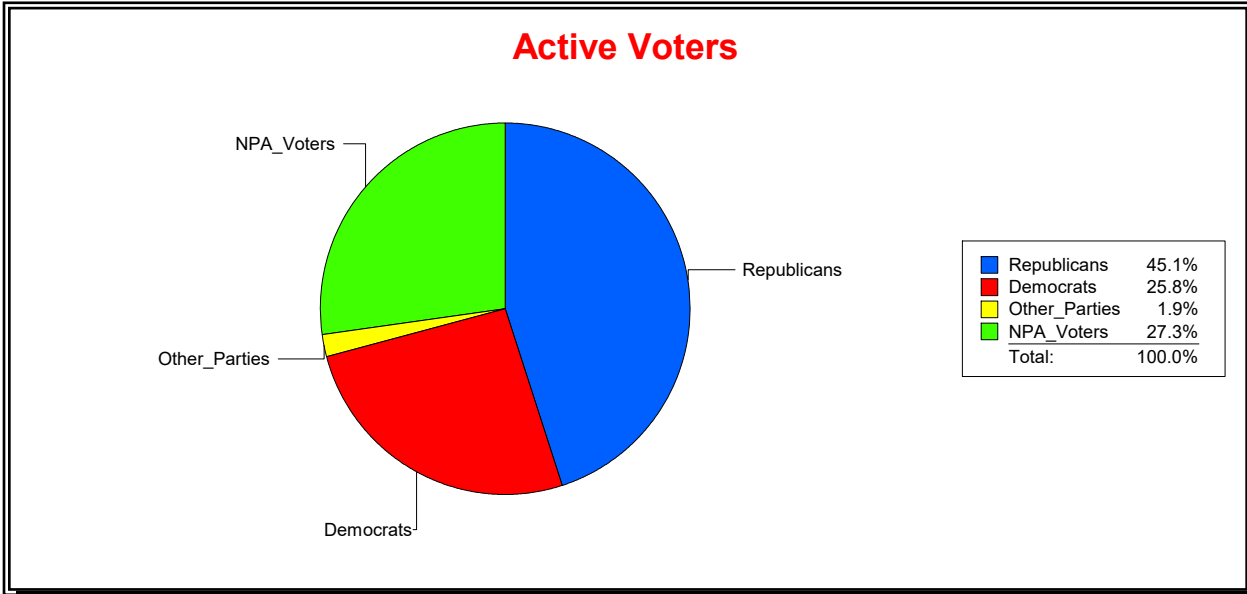

Ron Turner

Supervisor of Elections

Sarasota County, FL

Date 7/1/2021

Time 08:14 AM

Graphs of District Registration

Active Registered Voters

Inactive Voters

District	Total	Dems	Reps	NonP	Other	Total	Dems	Reps	NonP	Other
LAKESIDE PLANT CDD	910	235	410	248	17	39	12	16	10	1