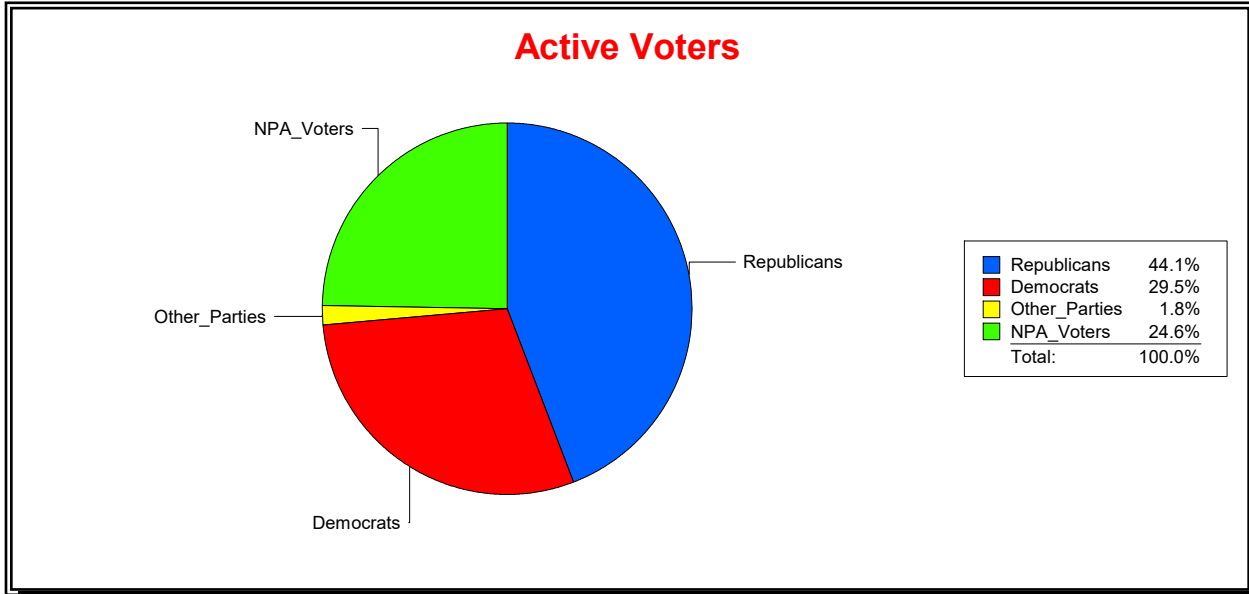

Ron Turner

Supervisor of Elections

Sarasota County, FL

Date 7/1/2021

Time 08:14 AM

Graphs of District Registration

Active Registered Voters

Inactive Voters

<u>District</u>	<u>Total</u>	<u>Dems</u>	<u>Reps</u>	<u>NonP</u>	<u>Other</u>	<u>Total</u>	<u>Dems</u>	<u>Reps</u>	<u>NonP</u>	<u>Other</u>
COUNTY	226,516	66,898	99,873	55,747	3,998	5,633	1,664	2,255	1,670	44