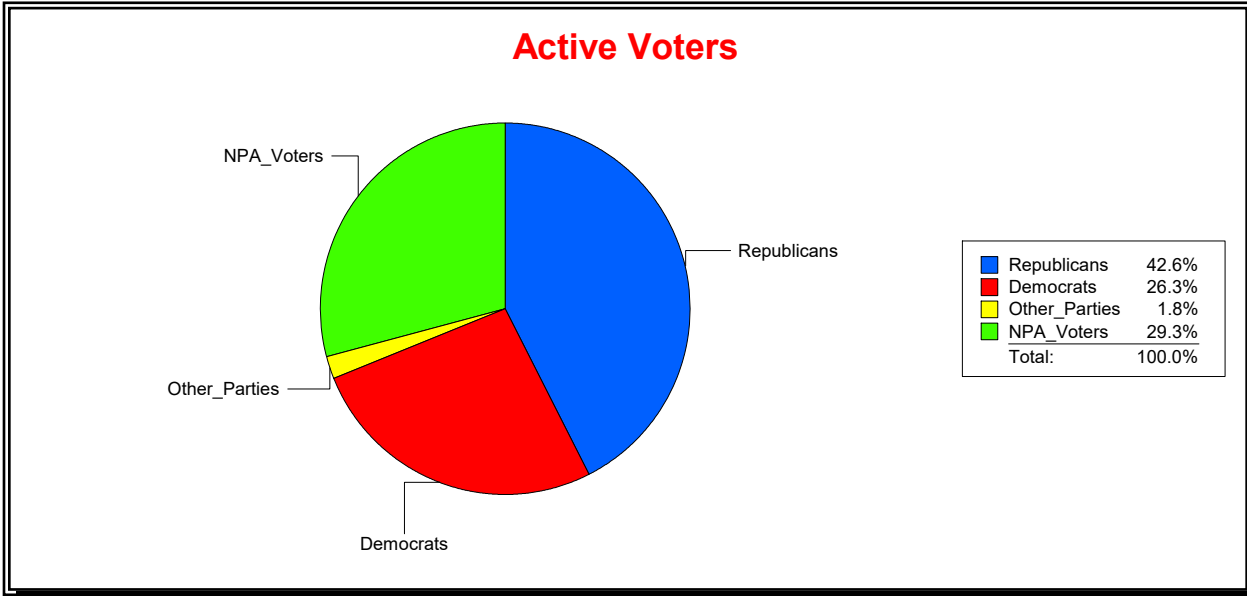

Ron Turner

Supervisor of Elections

Sarasota County, FL

Date 7/1/2021

Time 08:14 AM

Graphs of District Registration

Active Registered Voters

Inactive Voters

District	Total	Dems	Reps	NonP	Other	Total	Dems	Reps	NonP	Other
CNTY COMM DIST 5	64,173	16,904	27,330	18,775	1,164	2,134	585	770	767	12