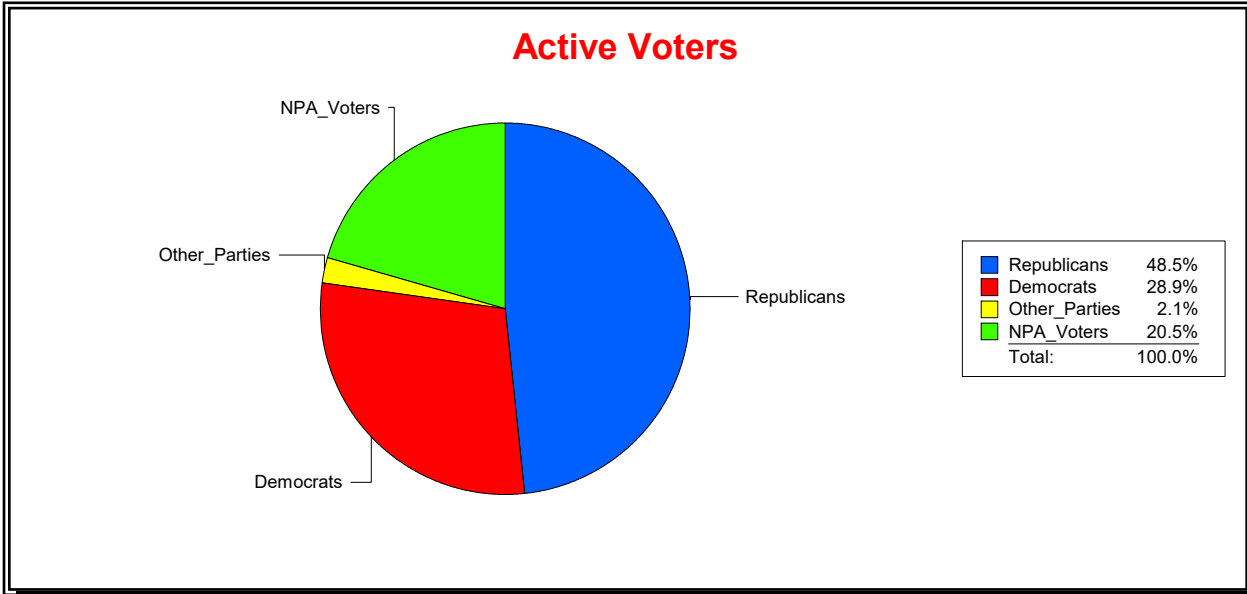

Ron Turner

Supervisor of Elections

Sarasota County, FL

Date 7/1/2021

Time 08:14 AM

Graphs of District Registration

Active Registered Voters

Inactive Voters

District	Total	Dems	Reps	NonP	Other	Total	Dems	Reps	NonP	Other
LONGBOAT KEY BEACH A	1,911	552	926	392	41	33	14	12	7	0