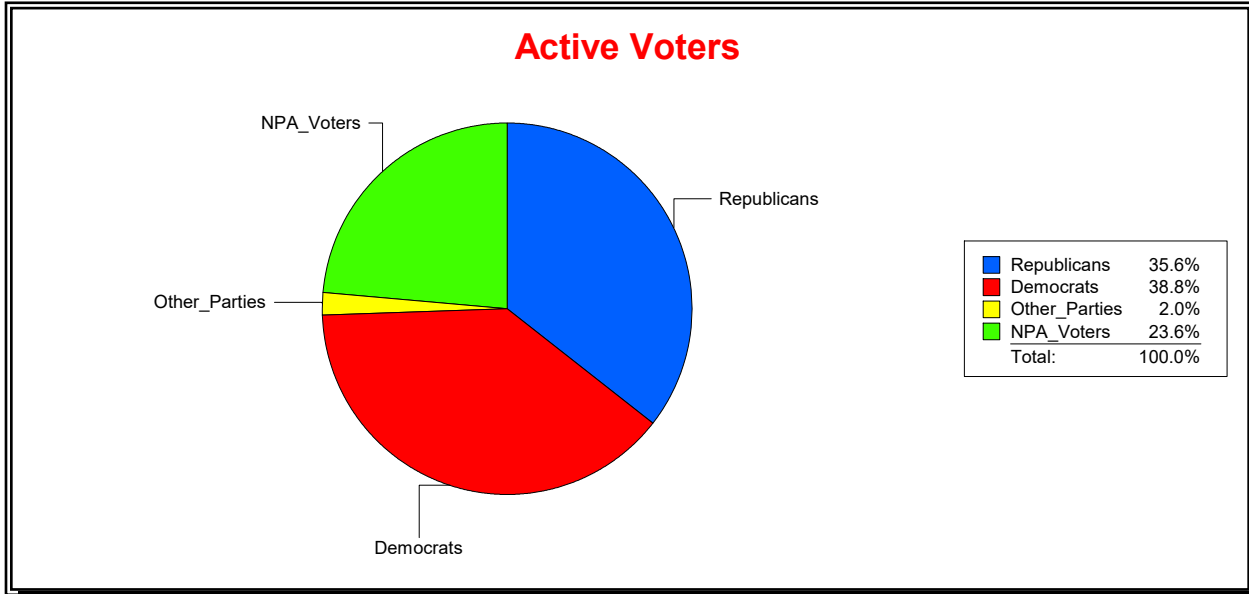

Ron Turner

Supervisor of Elections

Sarasota County, FL

Date 7/1/2021

Time 08:14 AM

Graphs of District Registration

Active Registered Voters

Inactive Voters

<u>District</u>	<u>Total</u>	<u>Dems</u>	<u>Reps</u>	<u>NonP</u>	<u>Other</u>	<u>Total</u>	<u>Dems</u>	<u>Reps</u>	<u>NonP</u>	<u>Other</u>
SCHOOL DIST 1	69,779	27,063	24,855	16,462	1,399	1,941	724	617	587	13