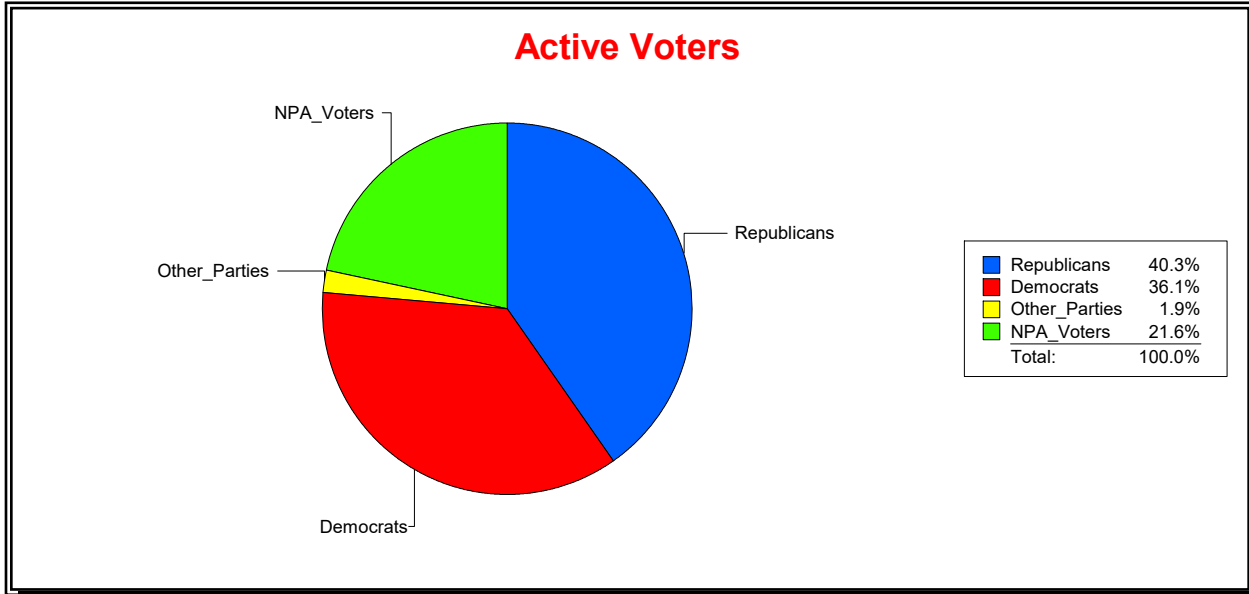

Ron Turner

Supervisor of Elections

Sarasota County, FL

Date 7/1/2021

Time 08:14 AM

Graphs of District Registration

Active Registered Voters

Inactive Voters

District	Total	Dems	Reps	NonP	Other	Total	Dems	Reps	NonP	Other
STATE HOUSE DIST 71	21,162	7,641	8,532	4,578	411	527	179	190	156	2