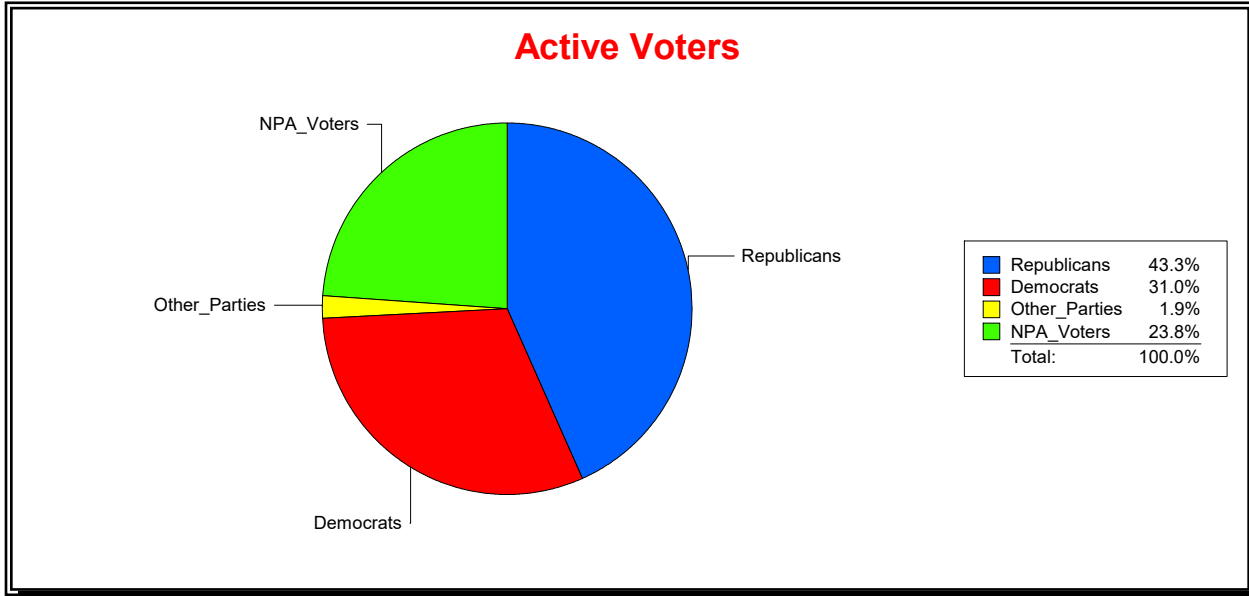

Ron Turner

Supervisor of Elections

Sarasota County, FL

Date 7/1/2021

Time 08:14 AM

Graphs of District Registration

Active Registered Voters

Inactive Voters

District	Total	Dems	Reps	NonP	Other	Total	Dems	Reps	NonP	Other
CNTY COMM DIST 1	72,146	22,360	31,224	17,186	1,376	1,788	553	717	505	13