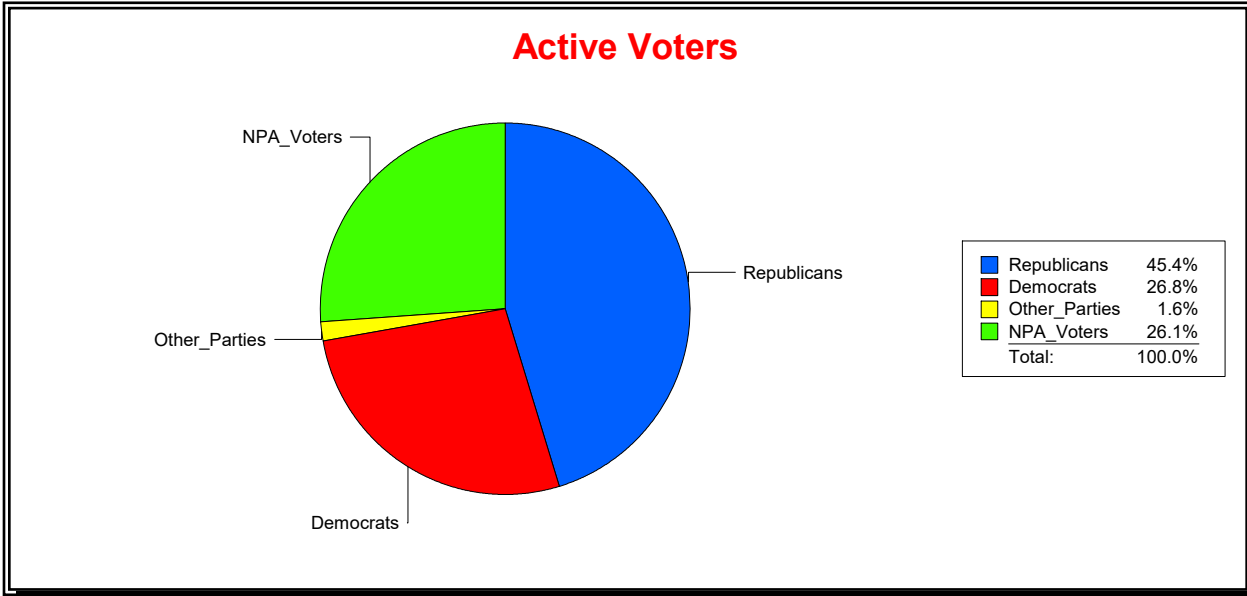

Ron Turner

Supervisor of Elections

Sarasota County, FL

Date 7/1/2021

Time 08:14 AM

Graphs of District Registration

Active Registered Voters

Inactive Voters

<u>District</u>	<u>Total</u>	<u>Dems</u>	<u>Reps</u>	<u>NonP</u>	<u>Other</u>	<u>Total</u>	<u>Dems</u>	<u>Reps</u>	<u>NonP</u>	<u>Other</u>
CNTY COMM DIST 3	78,123	20,971	35,461	20,402	1,289	2,184	604	929	639	12