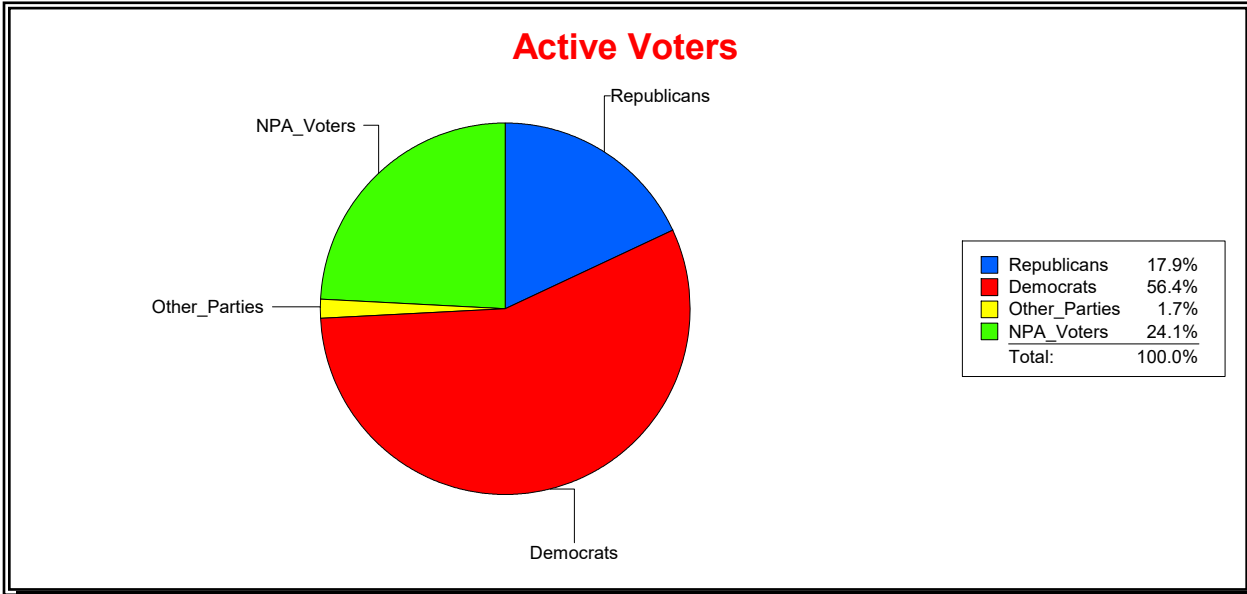

Ron Turner

Supervisor of Elections

Sarasota County, FL

Date 7/1/2021

Time 08:14 AM

Graphs of District Registration

Active Registered Voters

Inactive Voters

<u>District</u>	<u>Total</u>	<u>Dems</u>	<u>Reps</u>	<u>NonP</u>	<u>Other</u>	<u>Total</u>	<u>Dems</u>	<u>Reps</u>	<u>NonP</u>	<u>Other</u>
STATE HOUSE DIST 70	12,833	7,233	2,301	3,087	212	426	216	68	139	3