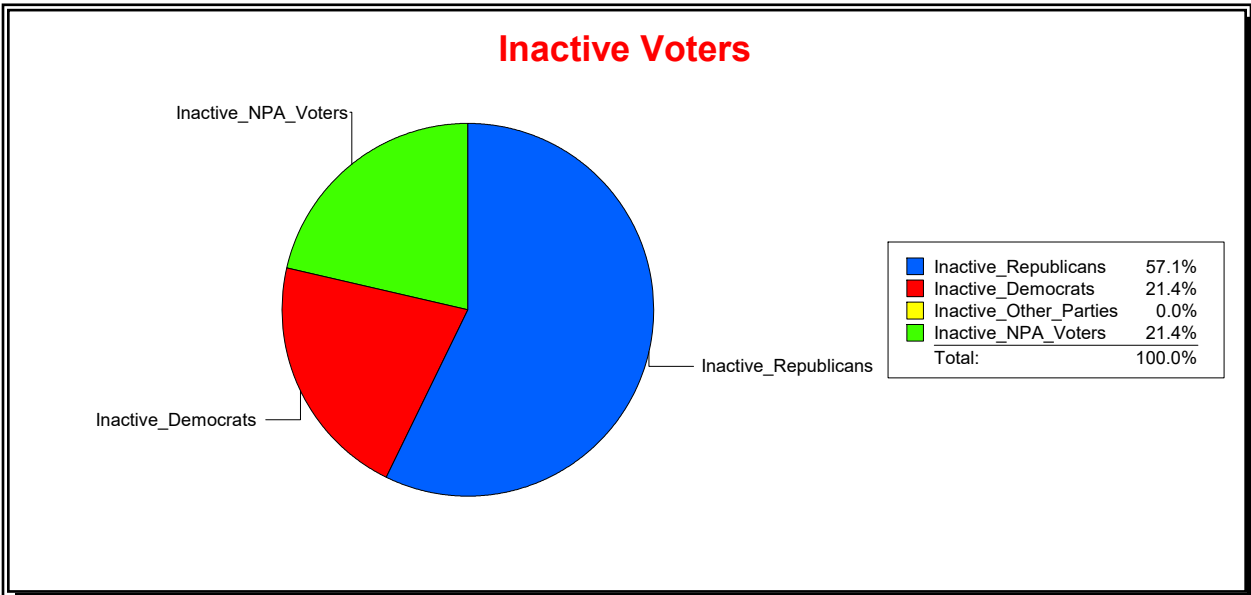

Ron Turner

Supervisor of Elections

Sarasota County, FL

Date 7/1/2021

Time 08:14 AM

Graphs of District Registration

Active Registered Voters

Inactive Voters

District	Total	Dems	Reps	NonP	Other	Total	Dems	Reps	NonP	Other
LONGBOAT KEY 1	1,505	349	812	310	34	14	3	8	3	0