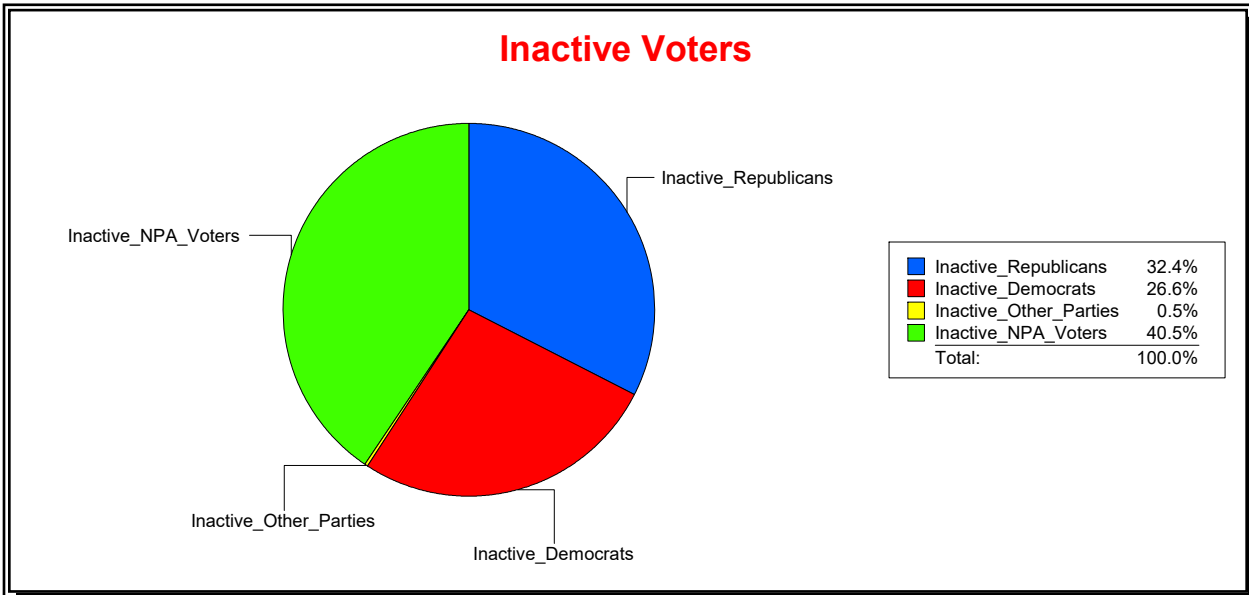

Supervisor of Elections

Sarasota County, FL

Date 7/1/2021

Time 08:14 AM

Graphs of District Registration

Active Registered Voters

Inactive Voters

District	Total	Dems	Reps	NonP	Other	Total	Dems	Reps	NonP	Other
NORTH PORT DIST 3	10,318	2,699	4,106	3,304	209	398	106	129	161	2