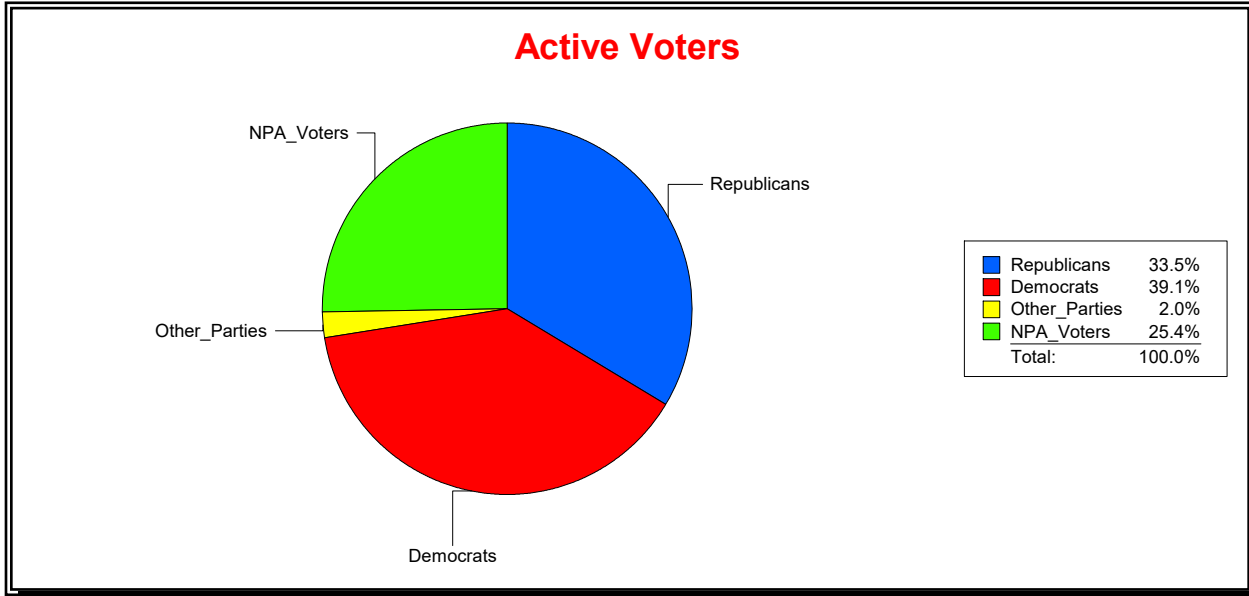

Ron Turner

Supervisor of Elections

Sarasota County, FL

Date 7/1/2021

Time 08:14 AM

Graphs of District Registration

Active Registered Voters

Inactive Voters

District	Total	Dems	Reps	NonP	Other	Total	Dems	Reps	NonP	Other
SARASOTA DIST 3	11,316	4,419	3,796	2,873	228	400	143	120	132	5