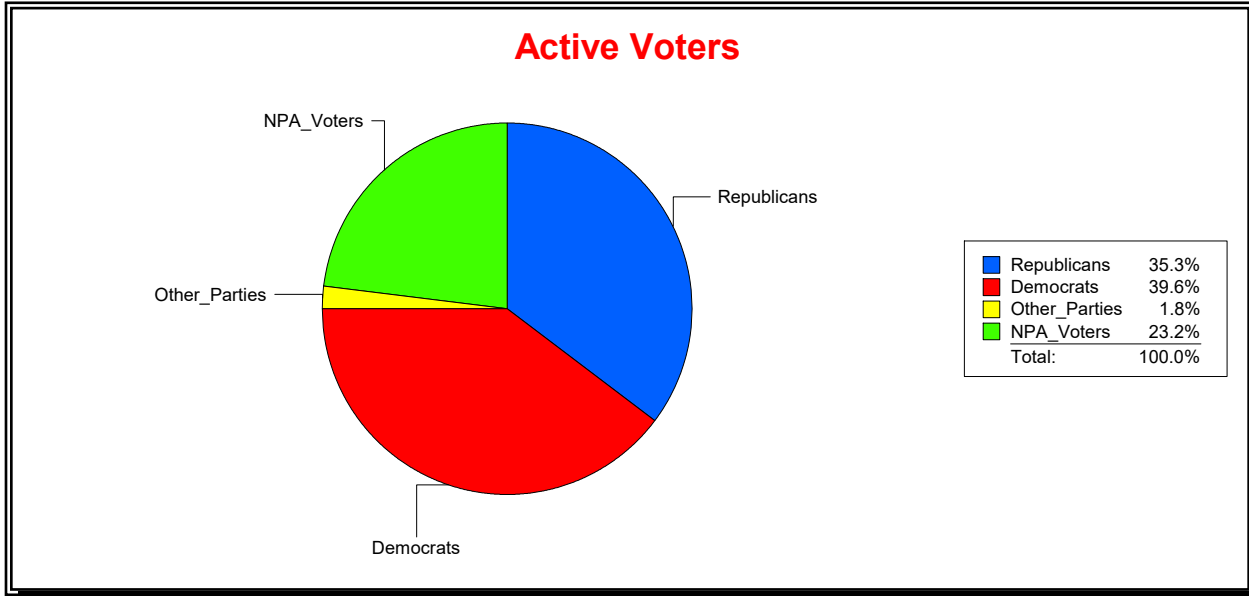

Ron Turner

Supervisor of Elections

Sarasota County, FL

Date 7/1/2021

Time 08:14 AM

Graphs of District Registration

Active Registered Voters

Inactive Voters

District	Total	Dems	Reps	NonP	Other	Total	Dems	Reps	NonP	Other
CNTY COMM DIST 2	63,086	25,005	22,297	14,617	1,167	1,774	675	542	544	13