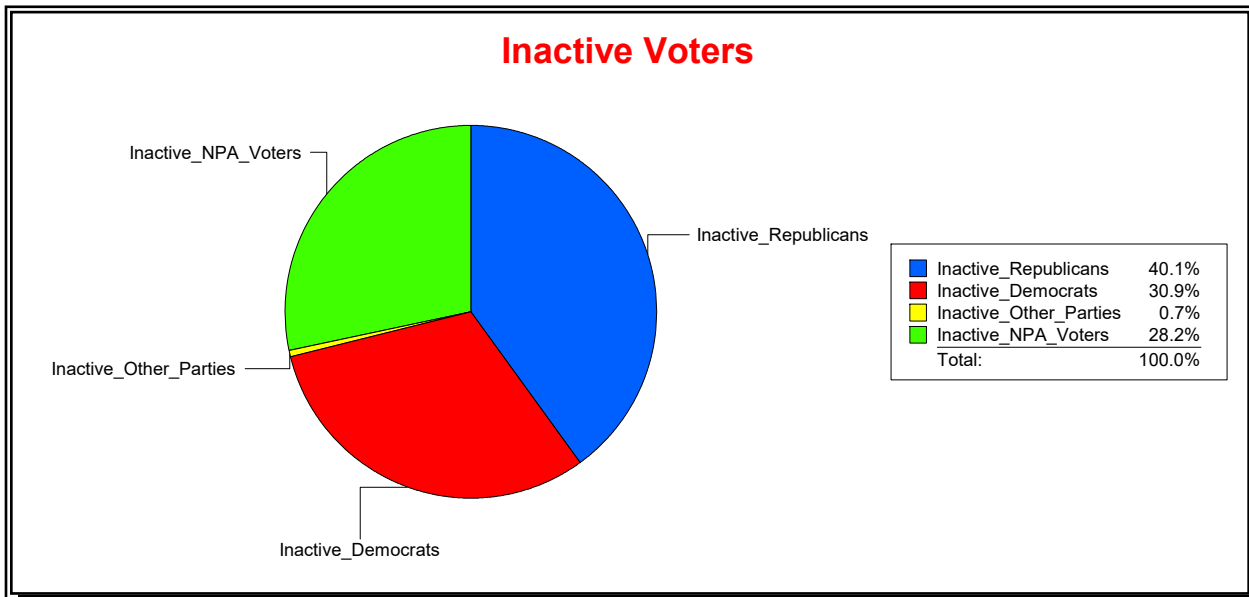

Ron Turner

Supervisor of Elections

Sarasota County, FL

Date 7/1/2021

Time 08:14 AM

Graphs of District Registration

Active Registered Voters

Inactive Voters

District	Total	Dems	Reps	NonP	Other	Total	Dems	Reps	NonP	Other
CNTY COMM DIST 1	72,146	22,360	31,224	17,186	1,376	1,788	553	717	505	13