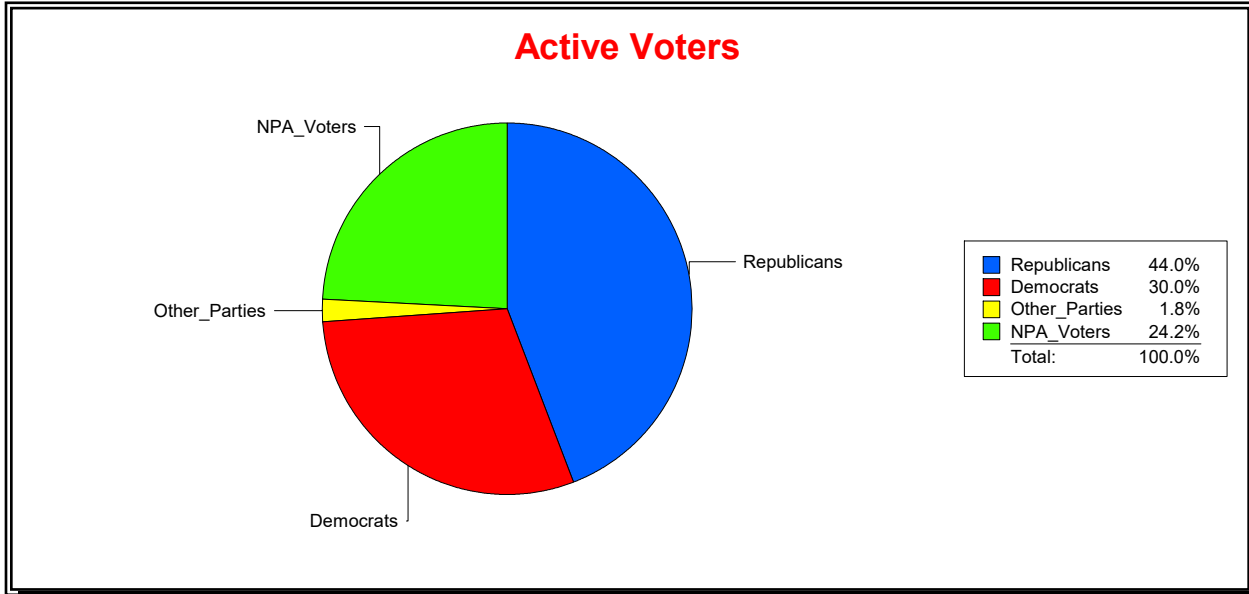

Ron Turner

Supervisor of Elections

Sarasota County, FL

Date 7/1/2021

Time 08:14 AM

Graphs of District Registration

Active Registered Voters

Inactive Voters

District	Total	Dems	Reps	NonP	Other	Total	Dems	Reps	NonP	Other
HOSPITAL BOARD CENTRAL	119,890	35,917	52,803	29,068	2,102	3,078	939	1,201	919	19