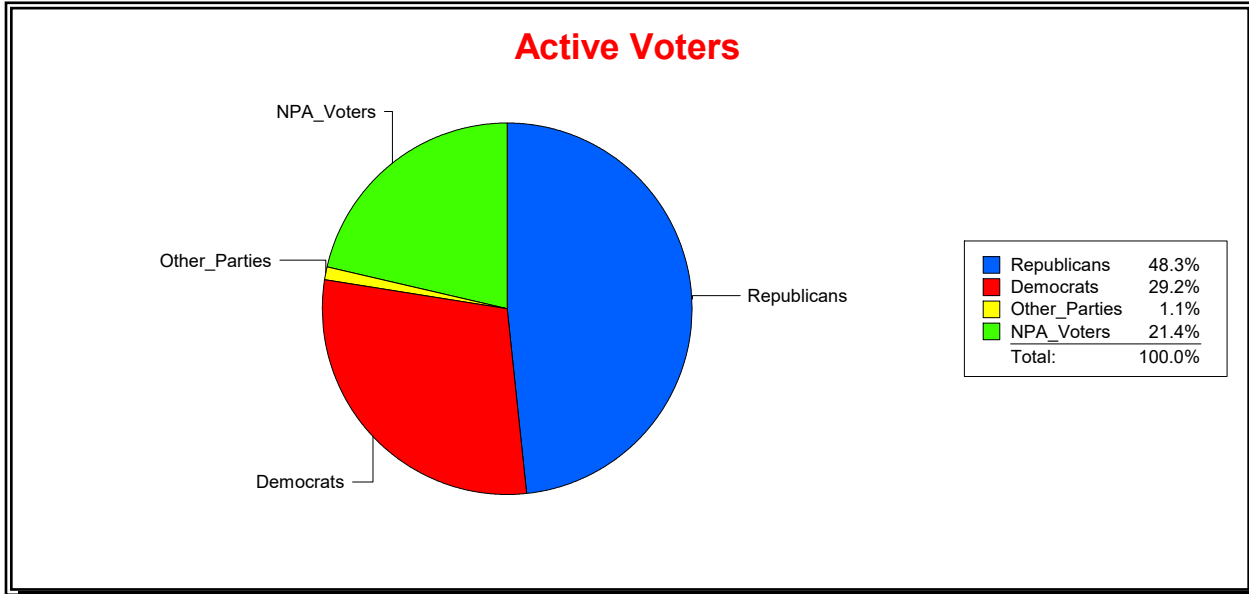

Ron Turner

Supervisor of Elections

Sarasota County, FL

Date 7/1/2021

Time 08:14 AM

Graphs of District Registration

Active Registered Voters

Inactive Voters

District	Total	Dems	Reps	NonP	Other	Total	Dems	Reps	NonP	Other
LONGBOAT KEY 3	1,508	440	729	322	17	18	9	9	0	0