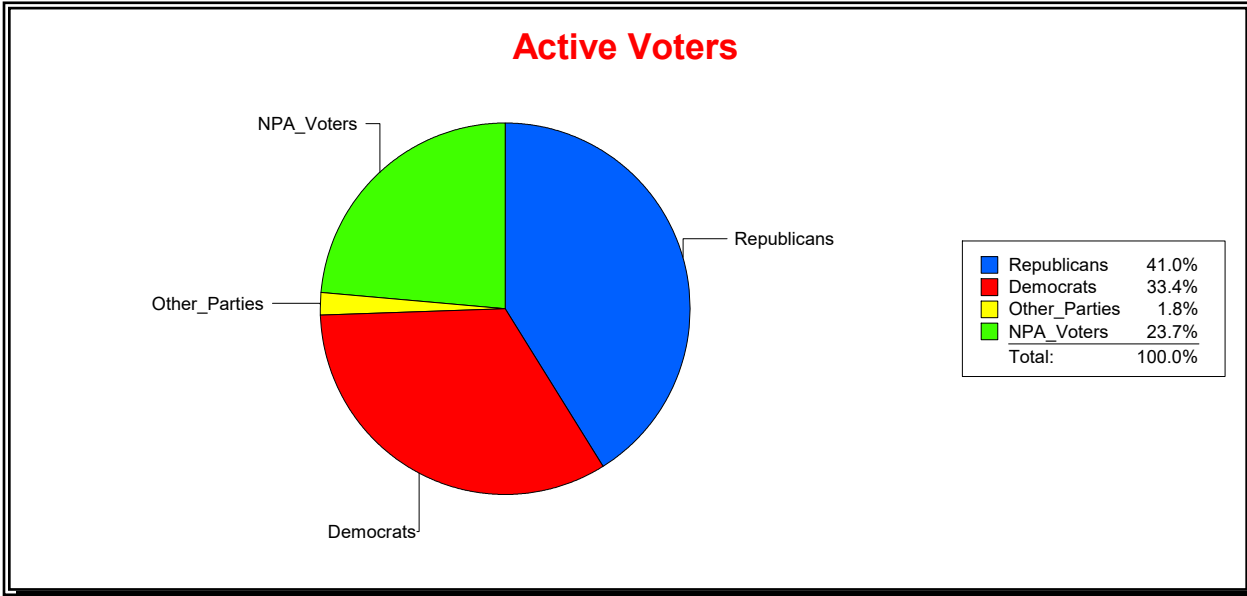

Ron Turner

Supervisor of Elections

Sarasota County, FL

Date 7/1/2021

Time 08:14 AM

Graphs of District Registration

Active Registered Voters

Inactive Voters

District	Total	Dems	Reps	NonP	Other	Total	Dems	Reps	NonP	Other
SCHOOL DIST 4	58,996	19,691	24,214	14,005	1,086	1,597	516	582	485	14