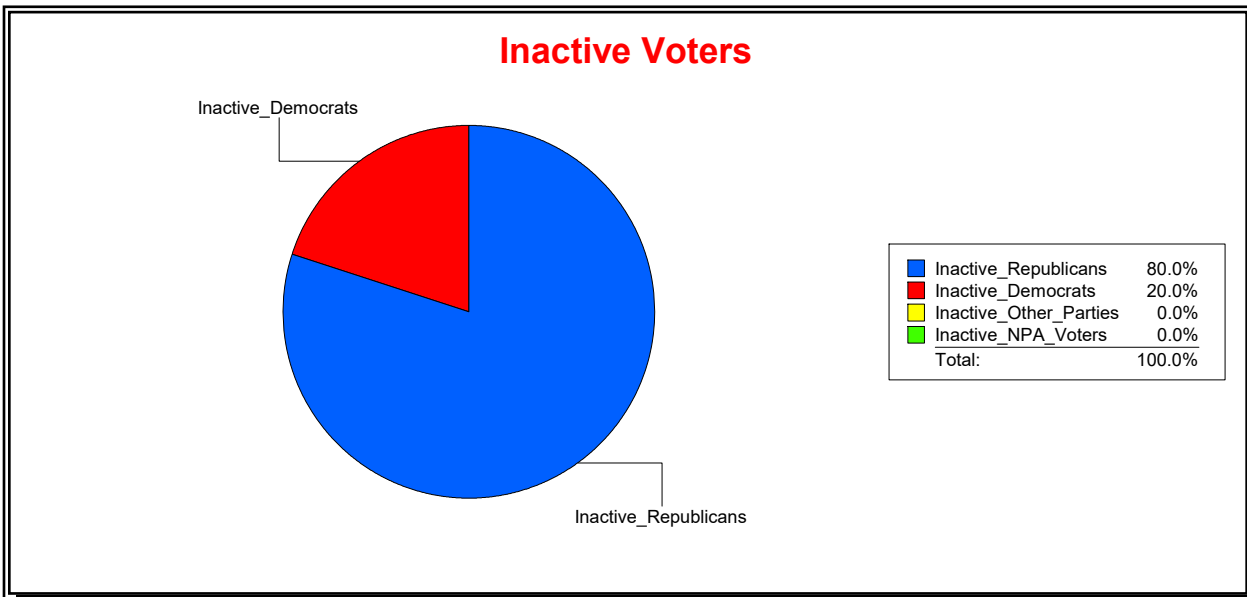

Ron Turner

Supervisor of Elections

Sarasota County, FL

Date 7/1/2021

Time 08:14 AM

Graphs of District Registration

Active Registered Voters

Inactive Voters

District	Total	Dems	Reps	NonP	Other	Total	Dems	Reps	NonP	Other
SARASOTA NATIONAL CDD	1,594	359	860	340	35	5	1	4	0	0