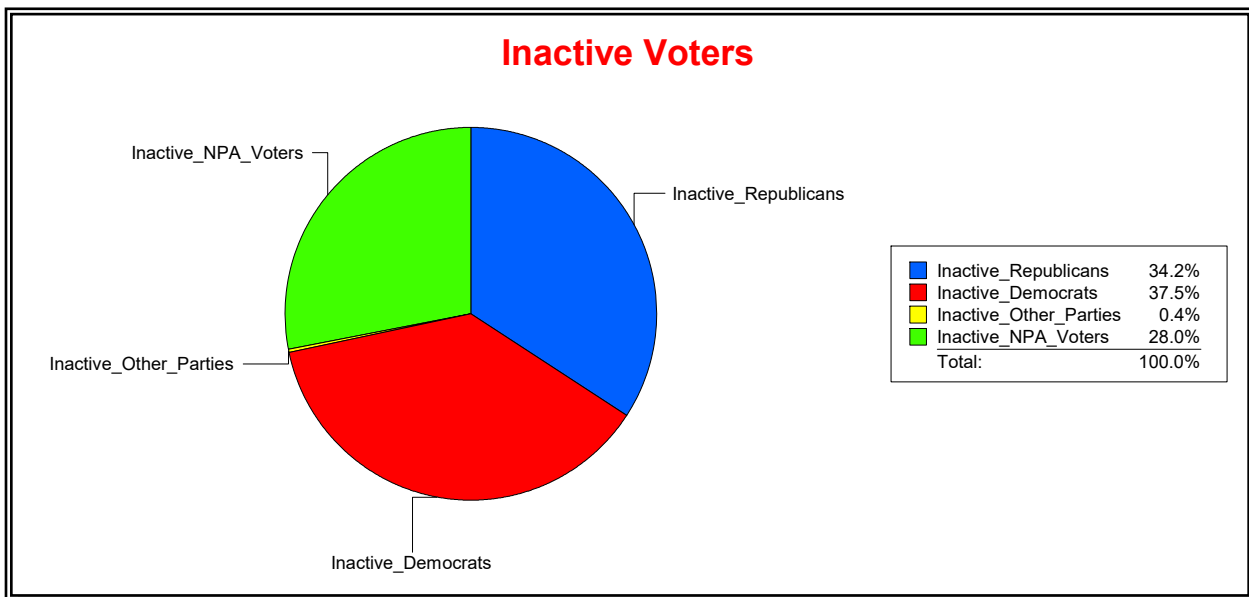

Ron Turner

Supervisor of Elections

Sarasota County, FL

Date 7/1/2021

Time 08:14 AM

Graphs of District Registration

Active Registered Voters

Inactive Voters

District	Total	Dems	Reps	NonP	Other	Total	Dems	Reps	NonP	Other
SARASOTA 2	17,416	6,715	6,489	3,856	356	483	181	165	135	2