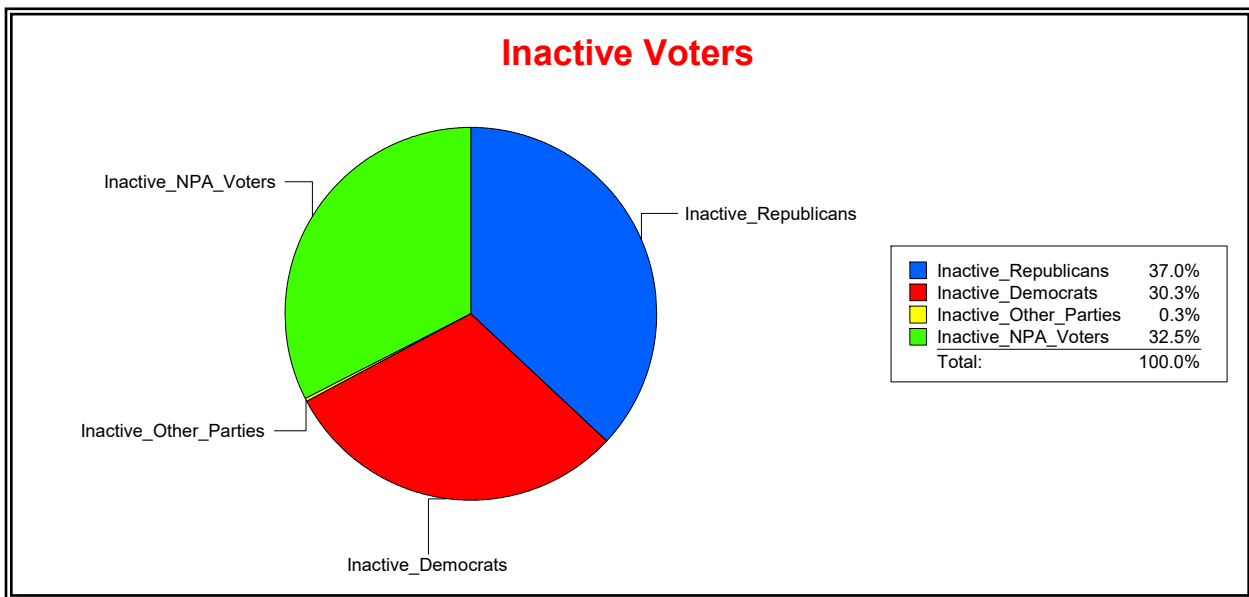

Ron Turner

Supervisor of Elections

Sarasota County, FL

Date 7/1/2021

Time 08:14 AM

Graphs of District Registration

Active Registered Voters

Inactive Voters

<u>District</u>	<u>Total</u>	<u>Dems</u>	<u>Reps</u>	<u>NonP</u>	<u>Other</u>	<u>Total</u>	<u>Dems</u>	<u>Reps</u>	<u>NonP</u>	<u>Other</u>
NORTH PORT 4	9,231	2,627	3,885	2,583	136	357	108	132	116	1