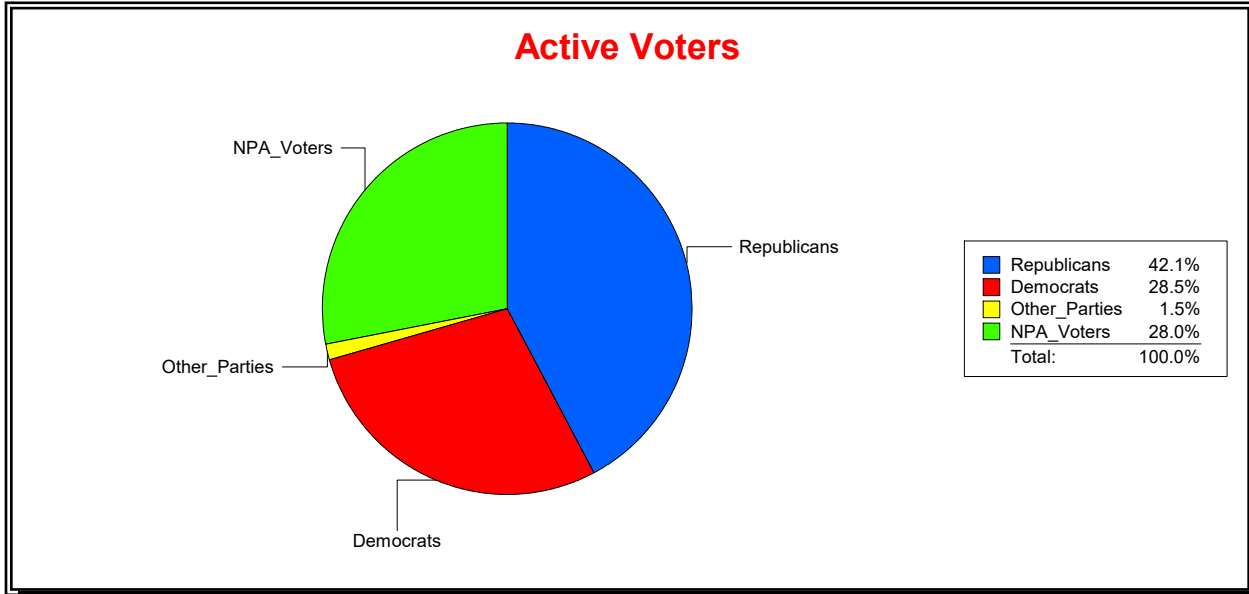

Ron Turner

Supervisor of Elections

Sarasota County, FL

Date 7/1/2021

Time 08:14 AM

Graphs of District Registration

Active Registered Voters

Inactive Voters

<u>District</u>	<u>Total</u>	<u>Dems</u>	<u>Reps</u>	<u>NonP</u>	<u>Other</u>	<u>Total</u>	<u>Dems</u>	<u>Reps</u>	<u>NonP</u>	<u>Other</u>
NORTH PORT 4	9,231	2,627	3,885	2,583	136	357	108	132	116	1