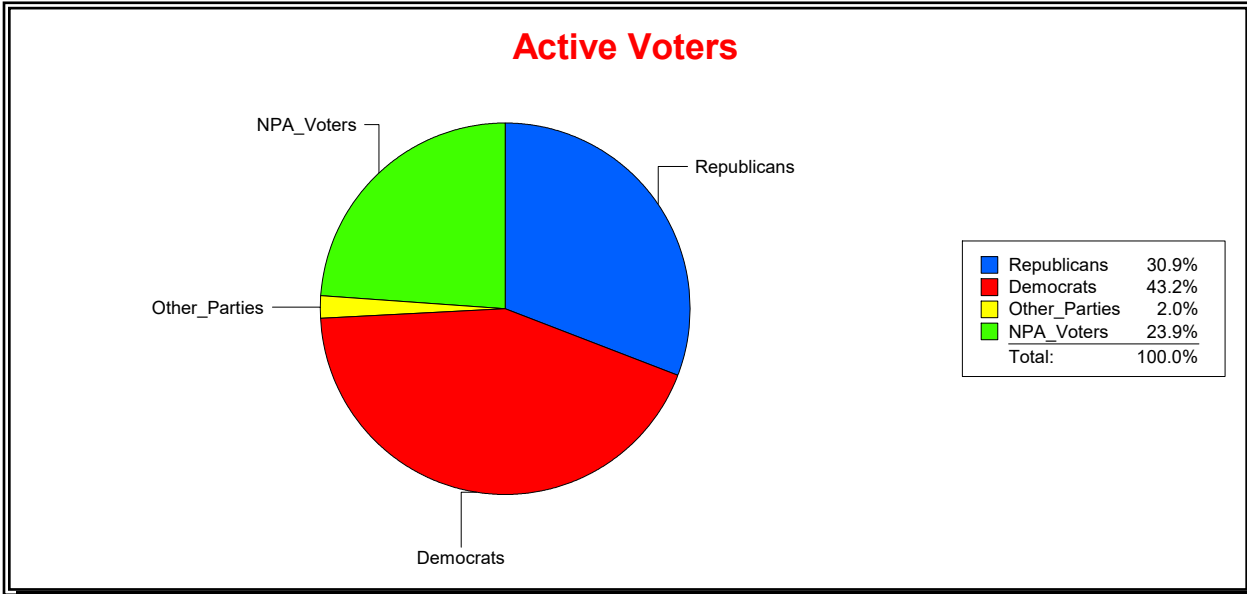

Ron Turner

Supervisor of Elections

Sarasota County, FL

Date 7/1/2021

Time 08:14 AM

Graphs of District Registration

Active Registered Voters

Inactive Voters

District	Total	Dems	Reps	NonP	Other	Total	Dems	Reps	NonP	Other
SARASOTA DIST5	40,515	17,510	12,510	9,688	807	1,306	529	351	416	10