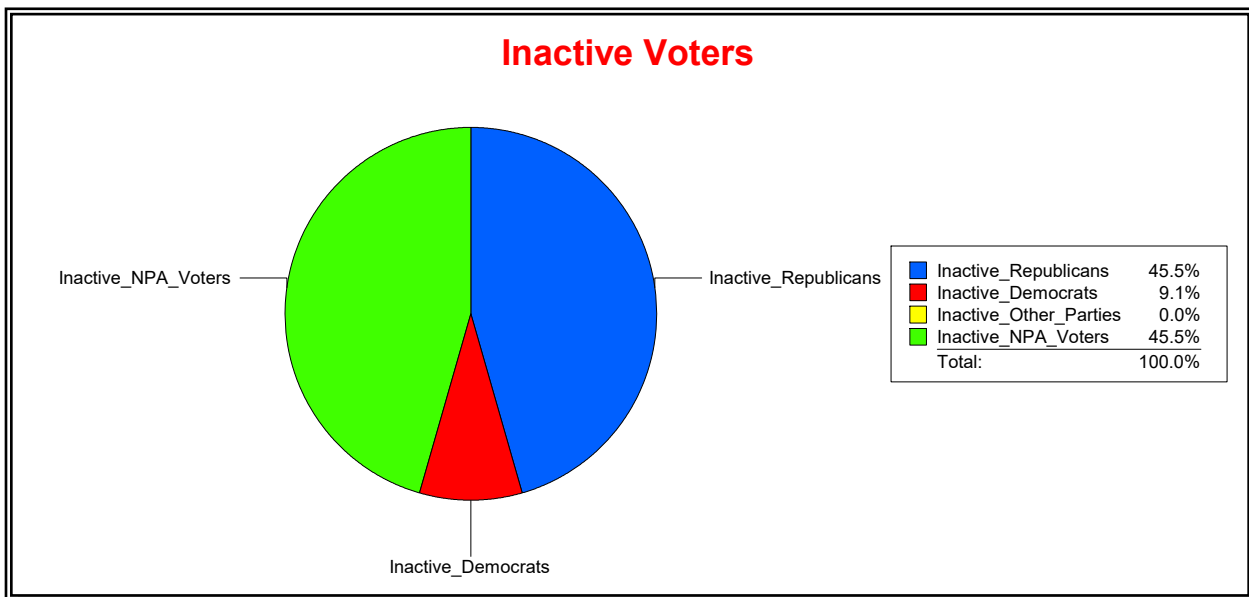

Date 7/1/2021

Time 08:14 AM

Graphs of District Registration

Active Registered Voters

Inactive Voters

District	Total	Dems	Reps	NonP	Other	Total	Dems	Reps	NonP	Other
LONGBOAT KEY 4	434	142	203	82	7	11	1	5	5	0