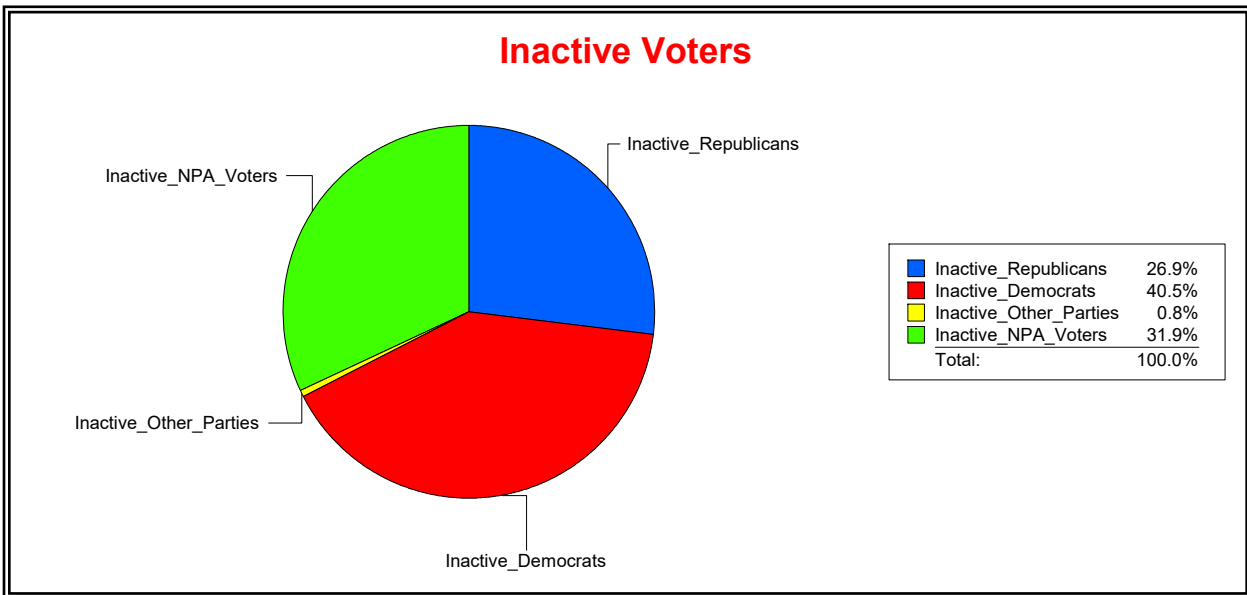

Ron Turner

Supervisor of Elections

Sarasota County, FL

Date 7/1/2021

Time 08:14 AM

Graphs of District Registration

Active Registered Voters

Inactive Voters

District	Total	Dems	Reps	NonP	Other	Total	Dems	Reps	NonP	Other
SARASOTA	40,515	17,510	12,510	9,688	807	1,306	529	351	416	10