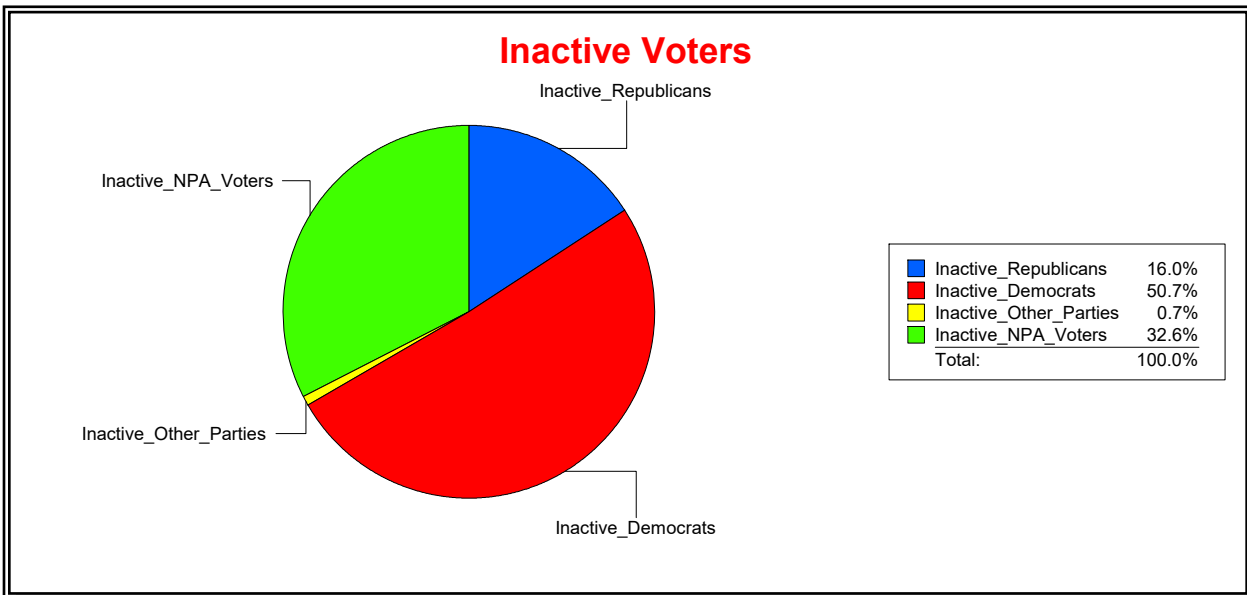

Ron Turner

Supervisor of Elections

Sarasota County, FL

Date 7/1/2021

Time 08:14 AM

Graphs of District Registration

Active Registered Voters

Inactive Voters

<u>District</u>	<u>Total</u>	<u>Dems</u>	<u>Reps</u>	<u>NonP</u>	<u>Other</u>	<u>Total</u>	<u>Dems</u>	<u>Reps</u>	<u>NonP</u>	<u>Other</u>
STATE HOUSE DIST 70	12,833	7,233	2,301	3,087	212	426	216	68	139	3