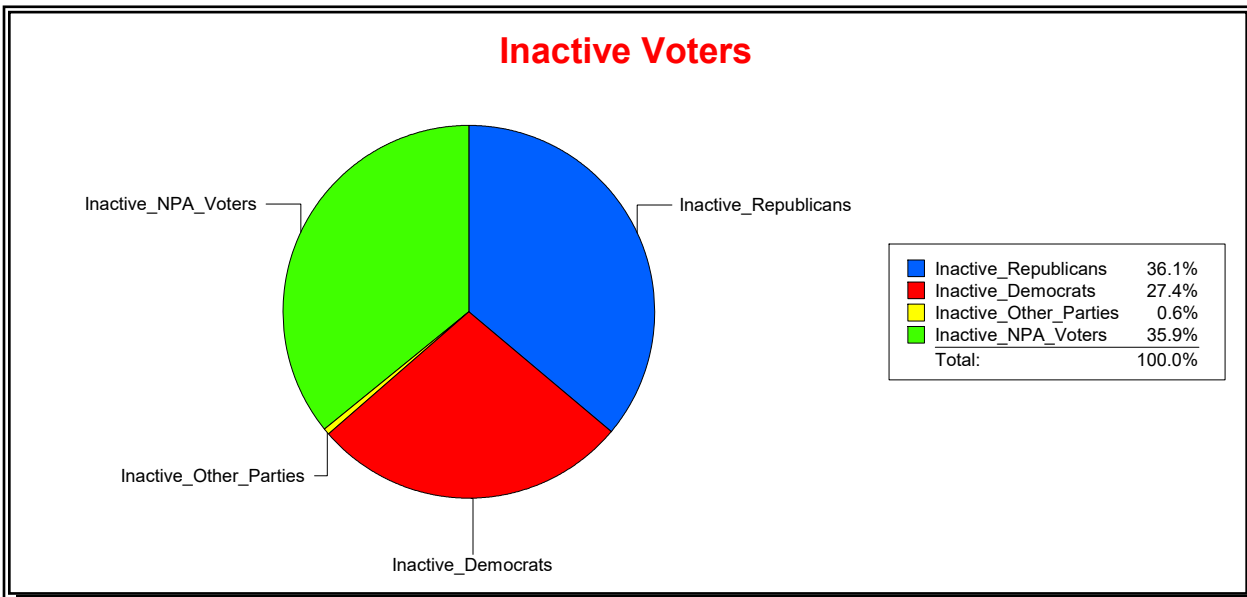

Ron Turner

Supervisor of Elections

Sarasota County, FL

Date 7/1/2021

Time 08:14 AM

Graphs of District Registration

Active Registered Voters

Inactive Voters

District	Total	Dems	Reps	NonP	Other	Total	Dems	Reps	NonP	Other
CNTY COMM DIST 5	64,173	16,904	27,330	18,775	1,164	2,134	585	770	767	12