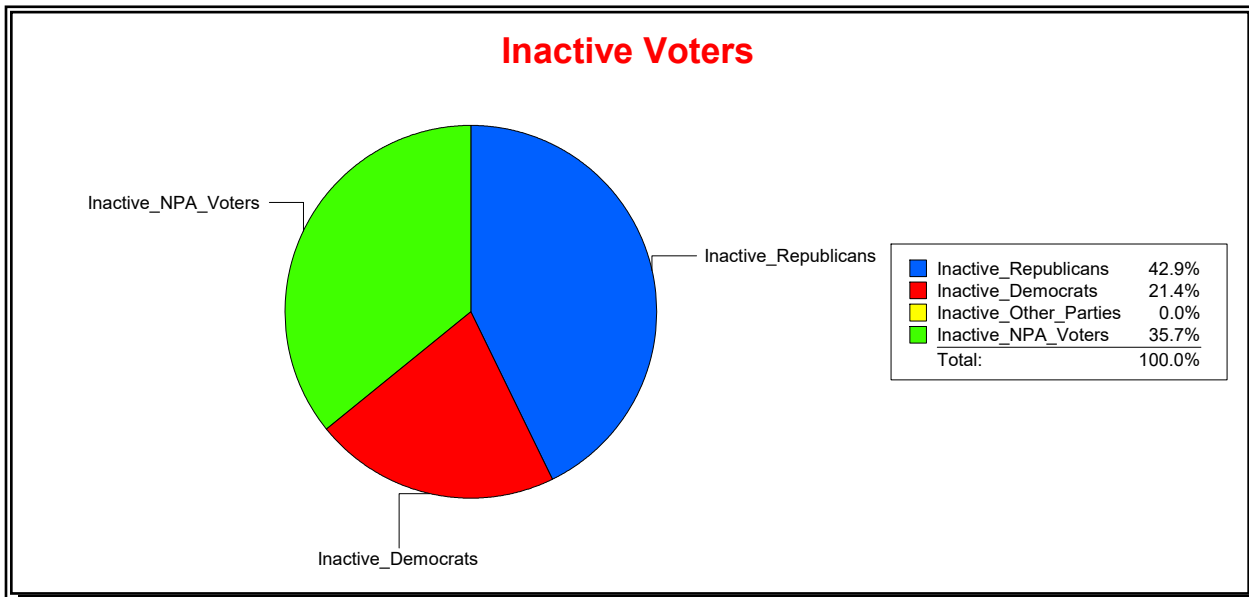

Ron Turner

Supervisor of Elections

Sarasota County, FL

Date 7/1/2021

Time 08:14 AM

Graphs of District Registration

Active Registered Voters

Inactive Voters

District	Total	Dems	Reps	NonP	Other	Total	Dems	Reps	NonP	Other
WOODLANDS CDD	1,367	321	653	365	28	14	3	6	5	0