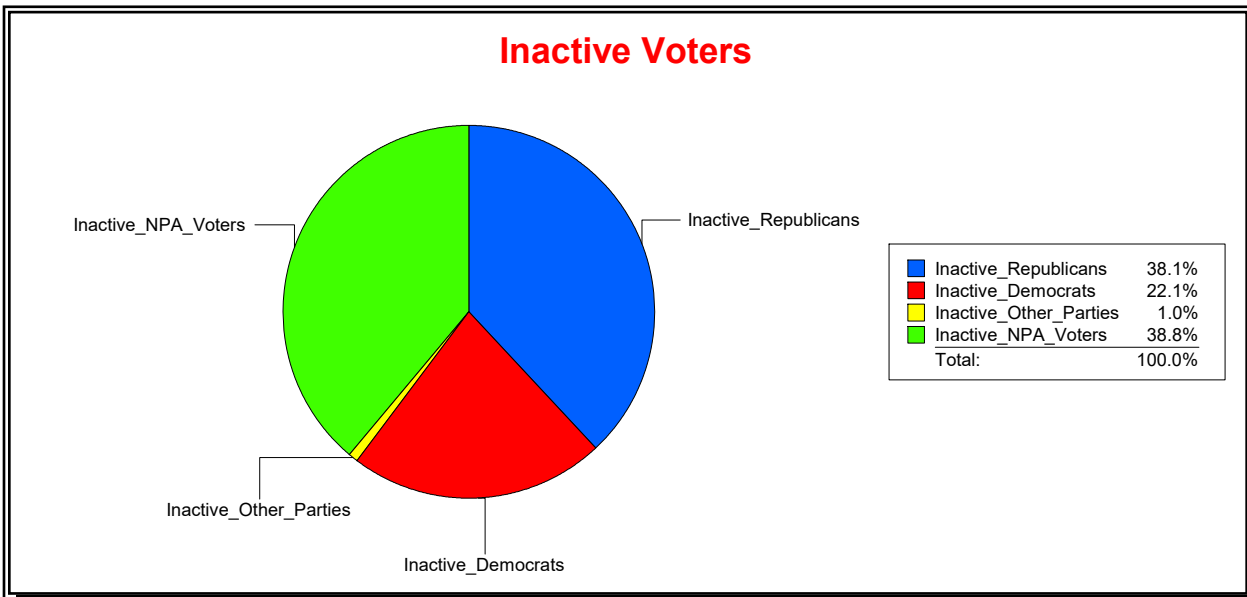

Ron Turner

Supervisor of Elections

Sarasota County, FL

Date 7/1/2021

Time 08:14 AM

Graphs of District Registration

Active Registered Voters

Inactive Voters

<u>District</u>	<u>Total</u>	<u>Dems</u>	<u>Reps</u>	<u>NonP</u>	<u>Other</u>	<u>Total</u>	<u>Dems</u>	<u>Reps</u>	<u>NonP</u>	<u>Other</u>
NORTH PORT 1	10,308	2,672	4,368	3,075	193	312	69	119	121	3