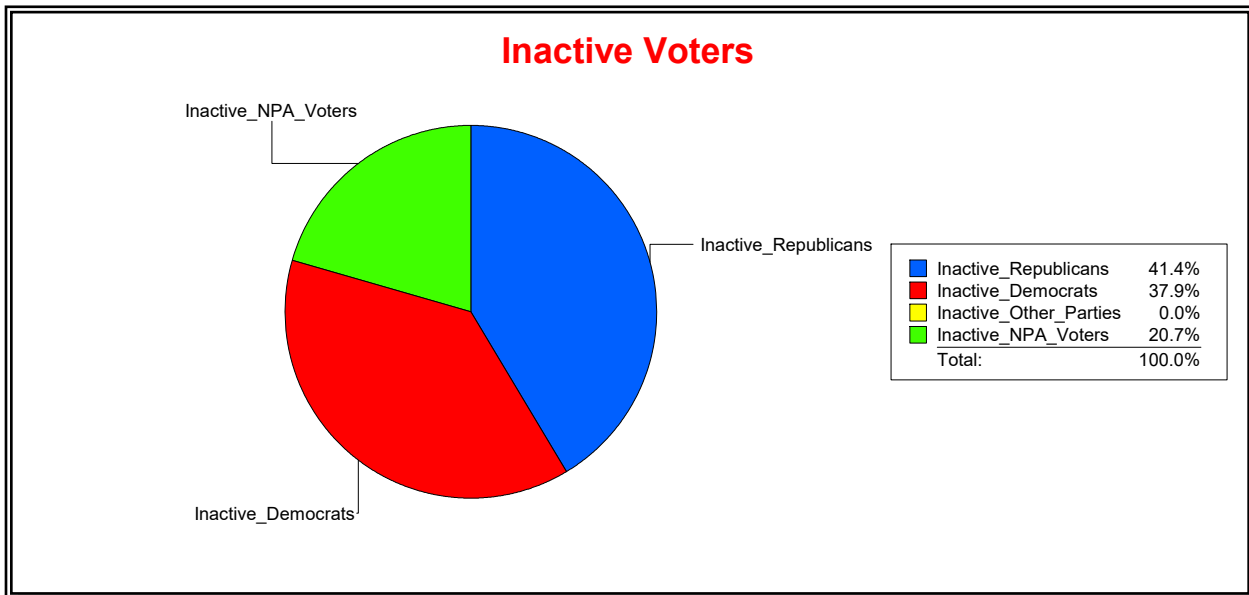

Ron Turner

Supervisor of Elections

Sarasota County, FL

Date 7/1/2021

Time 08:14 AM

Graphs of District Registration

Active Registered Voters

Inactive Voters

District	Total	Dems	Reps	NonP	Other	Total	Dems	Reps	NonP	Other
LBK DISTRICT 2	1,384	474	598	287	25	29	11	12	6	0