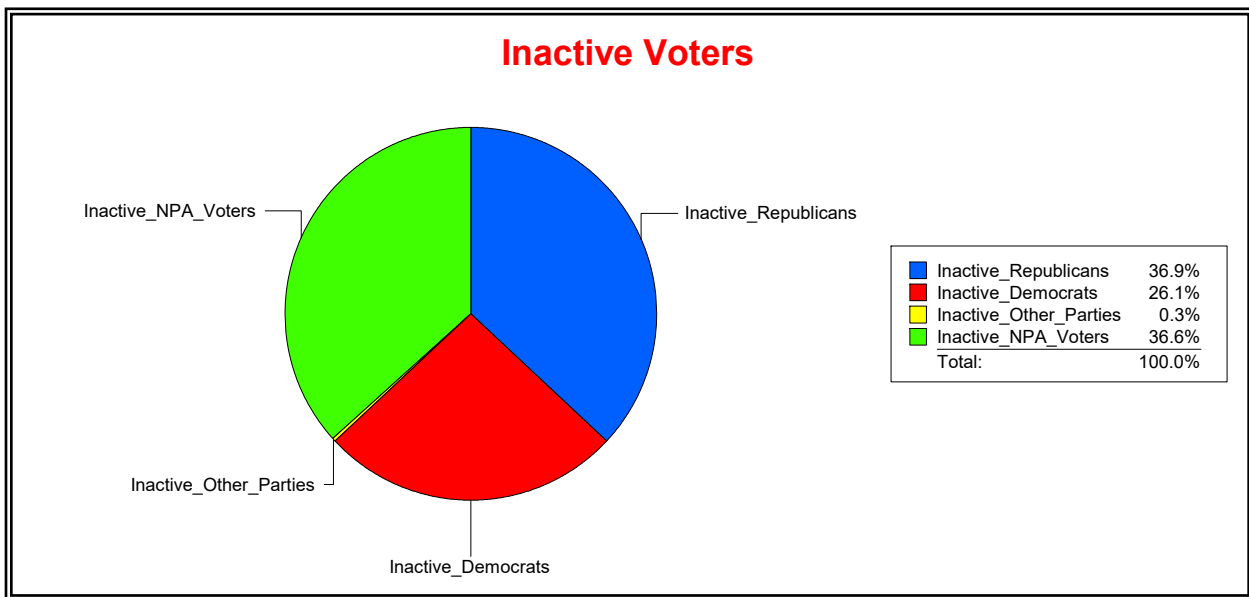

Ron Turner

Supervisor of Elections

Sarasota County, FL

Date 7/1/2021

Time 08:14 AM

Graphs of District Registration

Active Registered Voters

Inactive Voters

<u>District</u>	<u>Total</u>	<u>Dems</u>	<u>Reps</u>	<u>NonP</u>	<u>Other</u>	<u>Total</u>	<u>Dems</u>	<u>Reps</u>	<u>NonP</u>	<u>Other</u>
NORTH PORT 2	11,737	2,903	5,034	3,550	250	295	77	109	108	1