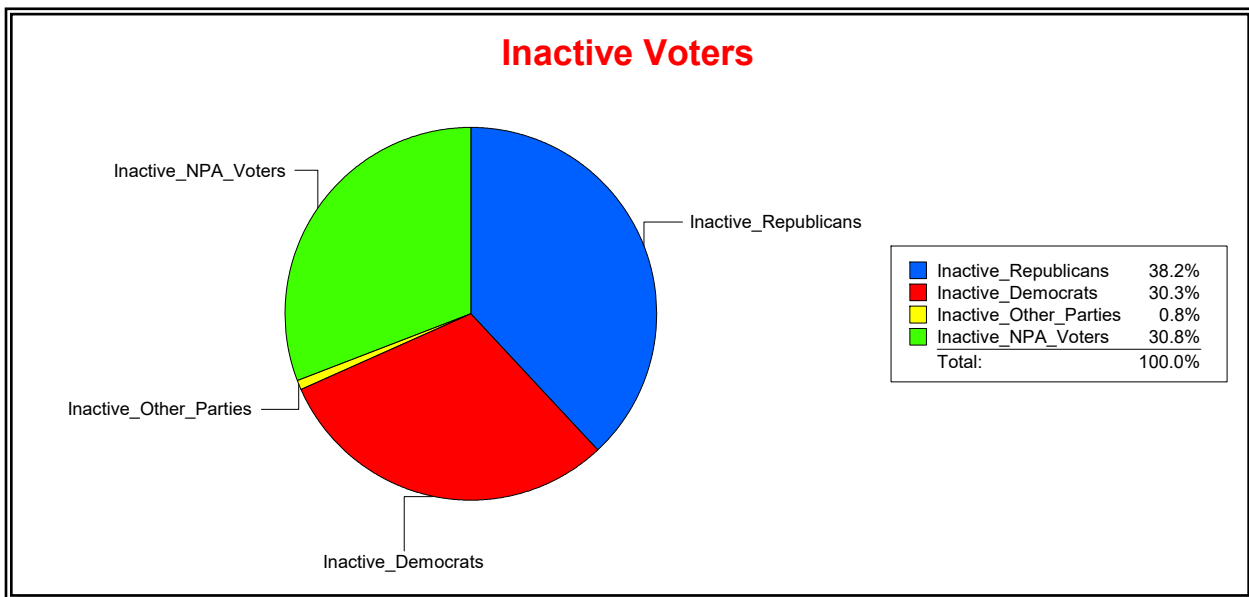

Ron Turner

Supervisor of Elections

Sarasota County, FL

Date 7/1/2021

Time 08:14 AM

Graphs of District Registration

Active Registered Voters

Inactive Voters

District	Total	Dems	Reps	NonP	Other	Total	Dems	Reps	NonP	Other
CNTY COMM DIST 4	73,713	21,857	32,601	17,916	1,339	1,756	532	670	540	14