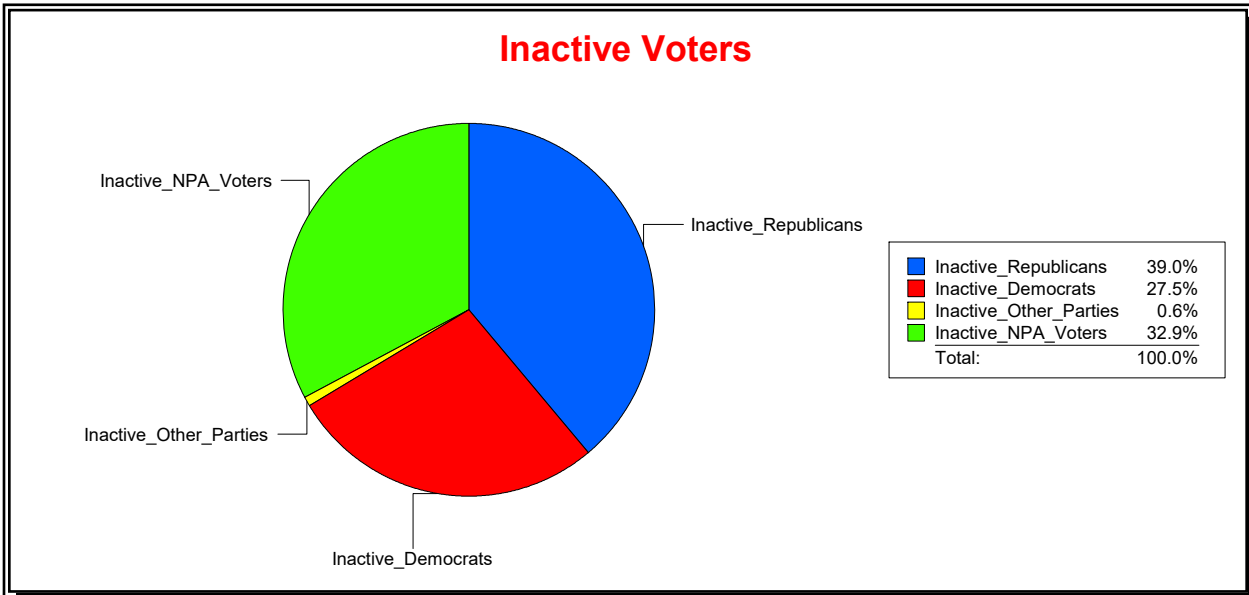

District	Total	Dems	Reps	NonP	Other	Total	Dems	Reps	NonP	Other
HOSPITAL BOARD SOUTH	124,288	32,931	54,613	34,554	2,190	3,766	1,036	1,469	1,238	23

Ron Turner

Supervisor of Elections

Sarasota County, FL

Date 7/1/2021