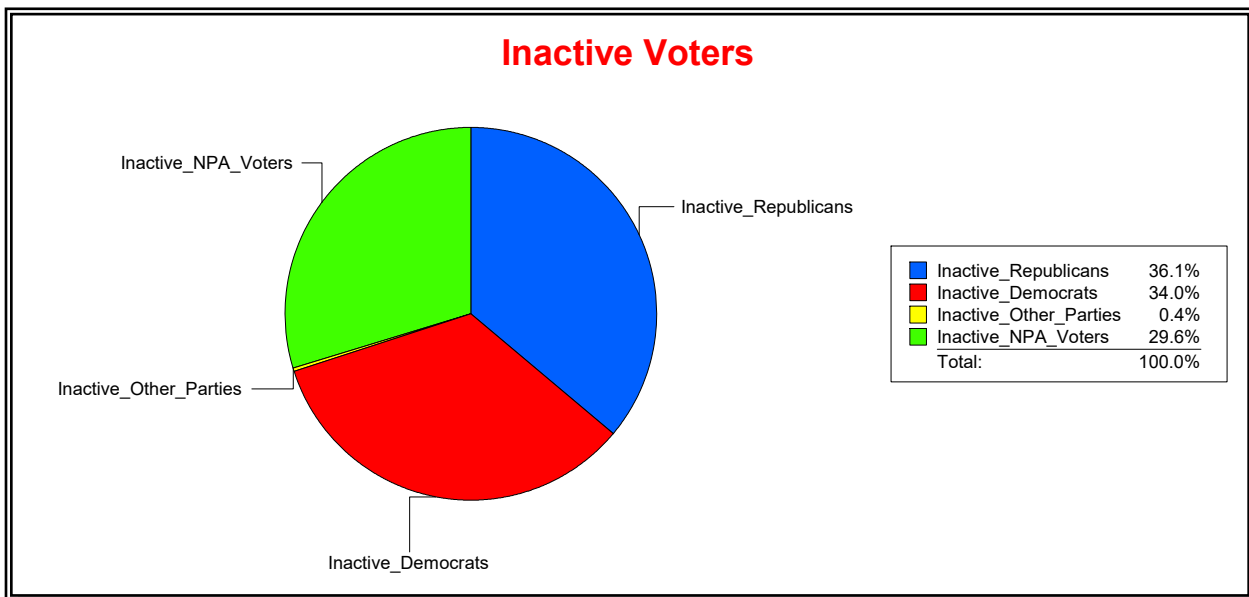

Ron Turner

Supervisor of Elections

Sarasota County, FL

Date 7/1/2021

Time 08:14 AM

Graphs of District Registration

Active Registered Voters

Inactive Voters

District	Total	Dems	Reps	NonP	Other	Total	Dems	Reps	NonP	Other
STATE HOUSE DIST 71	21,162	7,641	8,532	4,578	411	527	179	190	156	2