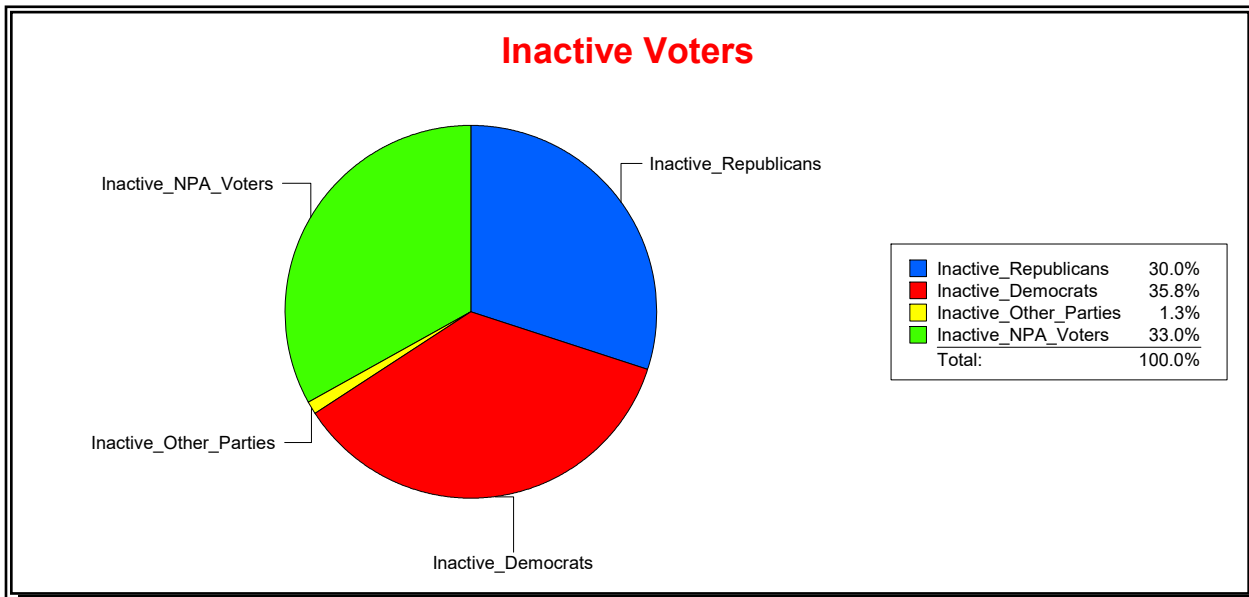

Ron Turner

Supervisor of Elections

Sarasota County, FL

Date 7/1/2021

Time 08:14 AM

Graphs of District Registration

Active Registered Voters

Inactive Voters

District	Total	Dems	Reps	NonP	Other	Total	Dems	Reps	NonP	Other
SARASOTA DIST 3	11,316	4,419	3,796	2,873	228	400	143	120	132	5