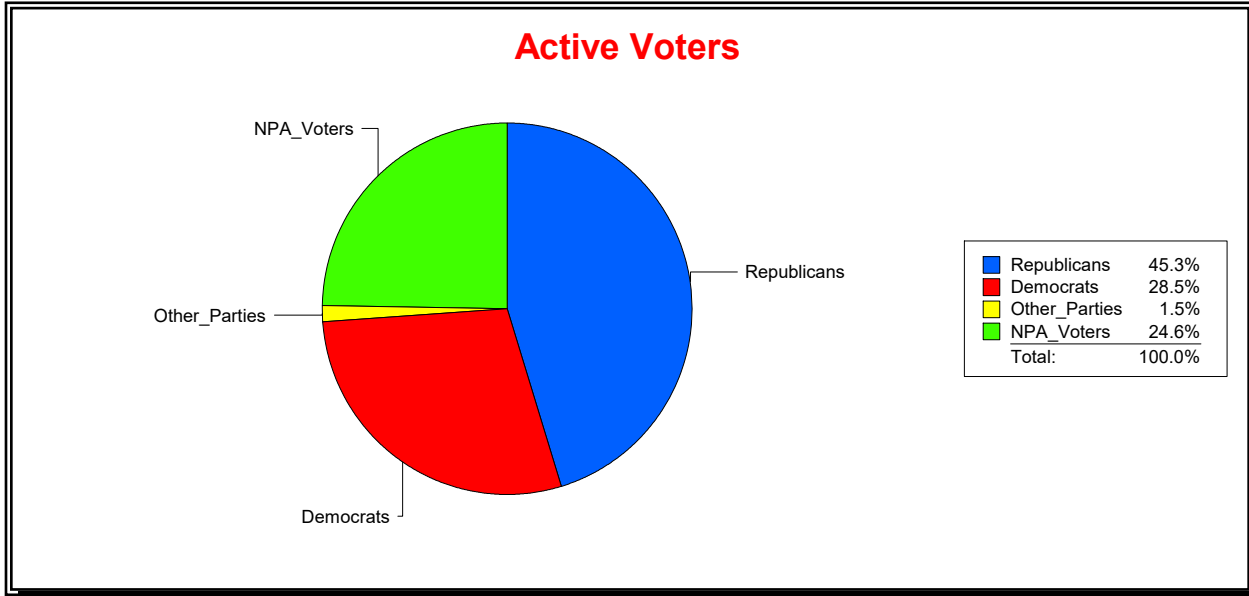

Ron Turner

Supervisor of Elections

Sarasota County, FL

Date 7/1/2021

Time 08:14 AM

Graphs of District Registration

Active Registered Voters

Inactive Voters

<u>District</u>	<u>Total</u>	<u>Dems</u>	<u>Reps</u>	<u>NonP</u>	<u>Other</u>	<u>Total</u>	<u>Dems</u>	<u>Reps</u>	<u>NonP</u>	<u>Other</u>
VENICE DIST5	21,871	6,227	9,918	5,388	338	762	219	319	223	1