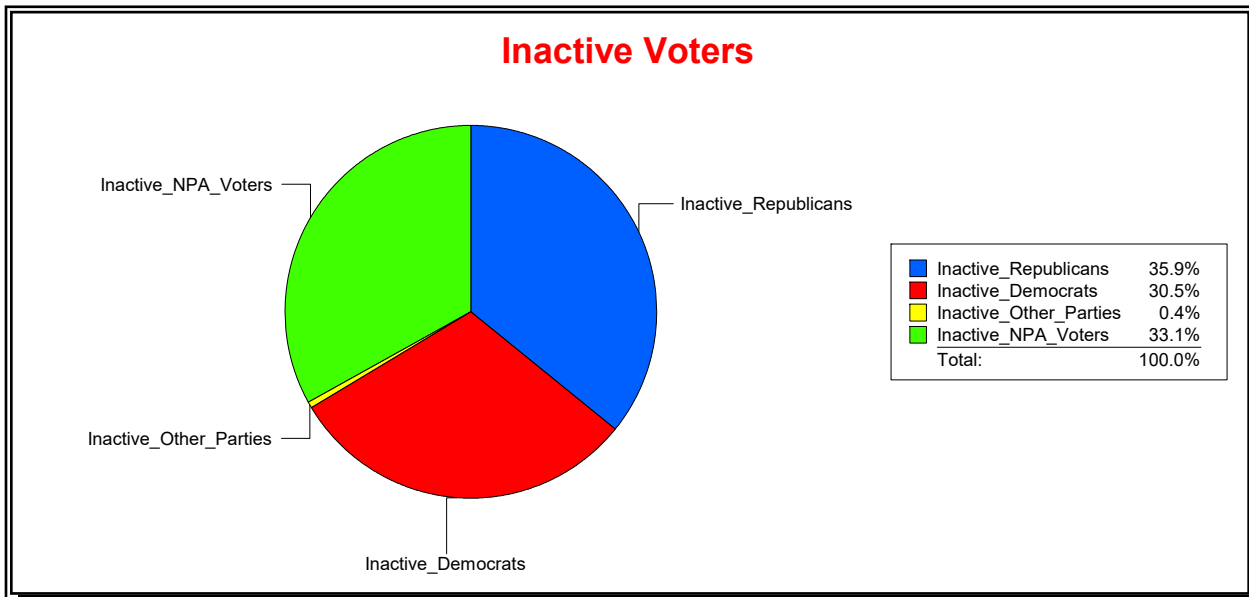

Ron Turner

Supervisor of Elections

Sarasota County, FL

Date 7/1/2021

Time 08:14 AM

Graphs of District Registration

Active Registered Voters

Inactive Voters

District	Total	Dems	Reps	NonP	Other	Total	Dems	Reps	NonP	Other
NORTH PORT DIST 5	15,914	4,156	6,877	4,560	321	501	153	180	166	2