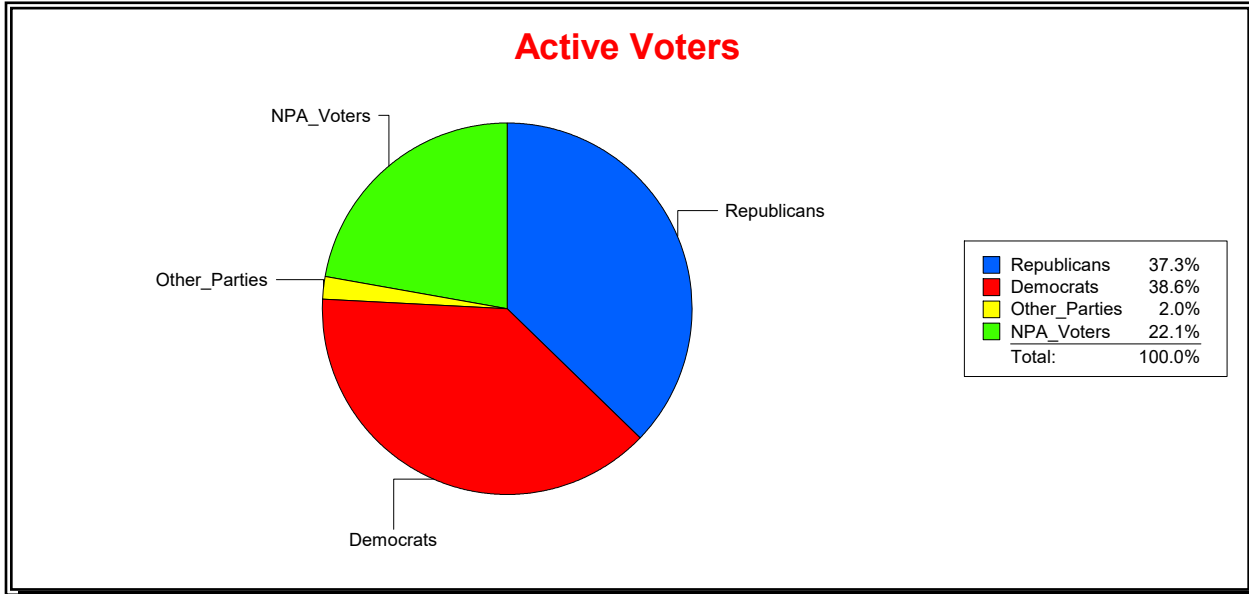

Ron Turner

Supervisor of Elections

Sarasota County, FL

Date 7/1/2021

Time 08:14 AM

Graphs of District Registration

Active Registered Voters

Inactive Voters

District	Total	Dems	Reps	NonP	Other	Total	Dems	Reps	NonP	Other
SARASOTA 2	17,416	6,715	6,489	3,856	356	483	181	165	135	2