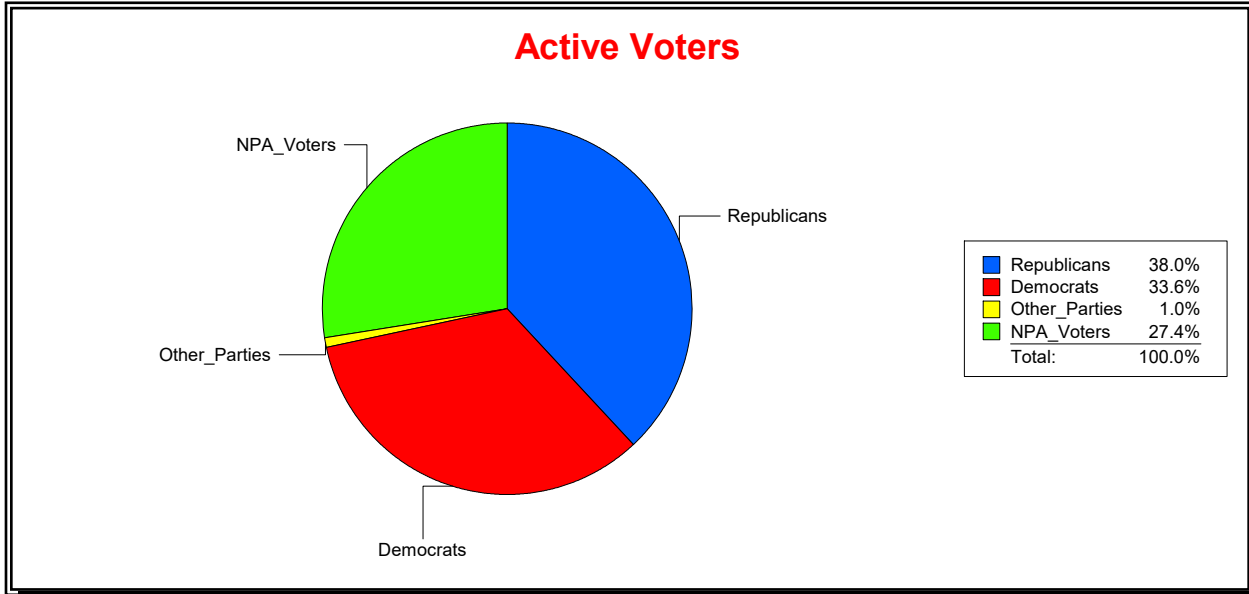

Ron Turner

Supervisor of Elections

Sarasota County, FL

Date 7/1/2021

Time 08:14 AM

Graphs of District Registration

Active Registered Voters

Inactive Voters

District	Total	Dems	Reps	NonP	Other	Total	Dems	Reps	NonP	Other
HLDY PK PK & REC DIST	616	207	234	169	6	24	11	7	6	0