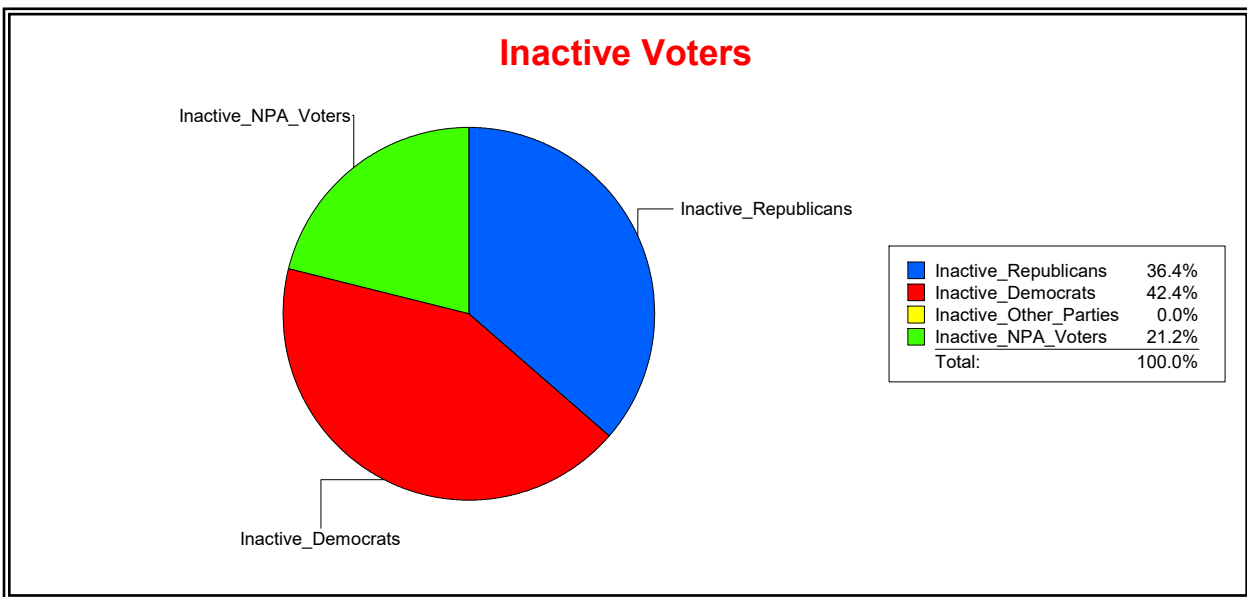

Ron Turner

Supervisor of Elections

Sarasota County, FL

Date 7/1/2021

Time 08:14 AM

Graphs of District Registration

Active Registered Voters

Inactive Voters

District	Total	Dems	Reps	NonP	Other	Total	Dems	Reps	NonP	Other
LONGBOAT KEY BEACH A	1,911	552	926	392	41	33	14	12	7	0