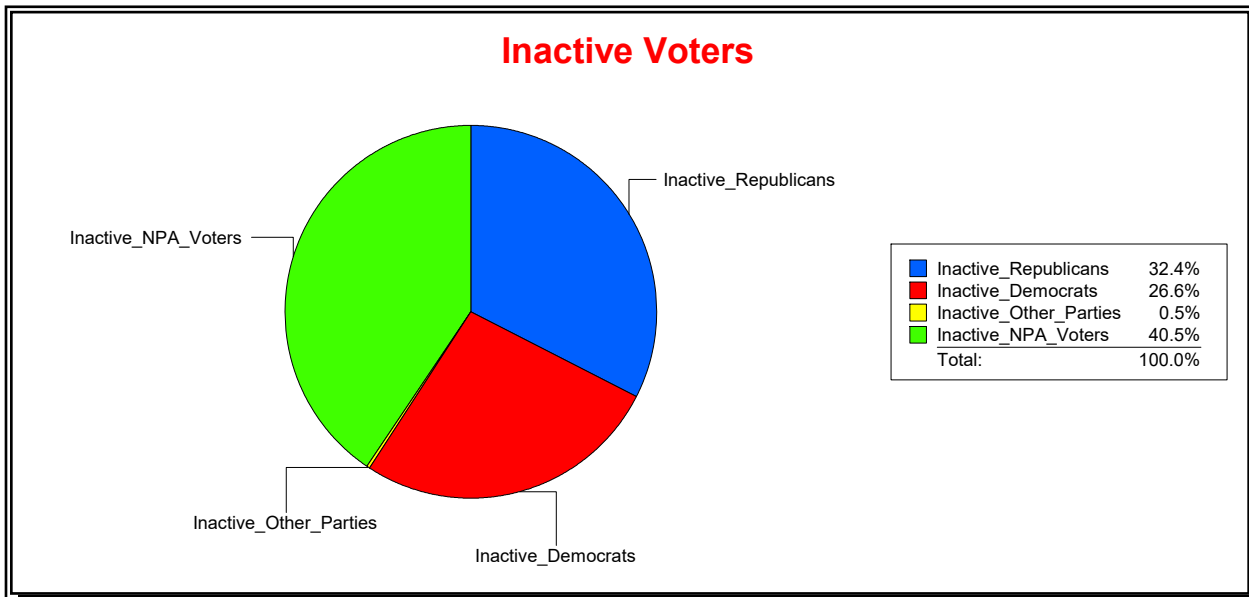

Ron Turner

Supervisor of Elections

Sarasota County, FL

Date 7/1/2021

Time 08:14 AM

Graphs of District Registration

Active Registered Voters

Inactive Voters

<u>District</u>	<u>Total</u>	<u>Dems</u>	<u>Reps</u>	<u>NonP</u>	<u>Other</u>	<u>Total</u>	<u>Dems</u>	<u>Reps</u>	<u>NonP</u>	<u>Other</u>
NORTH PORT 3	10,318	2,699	4,106	3,304	209	398	106	129	161	2