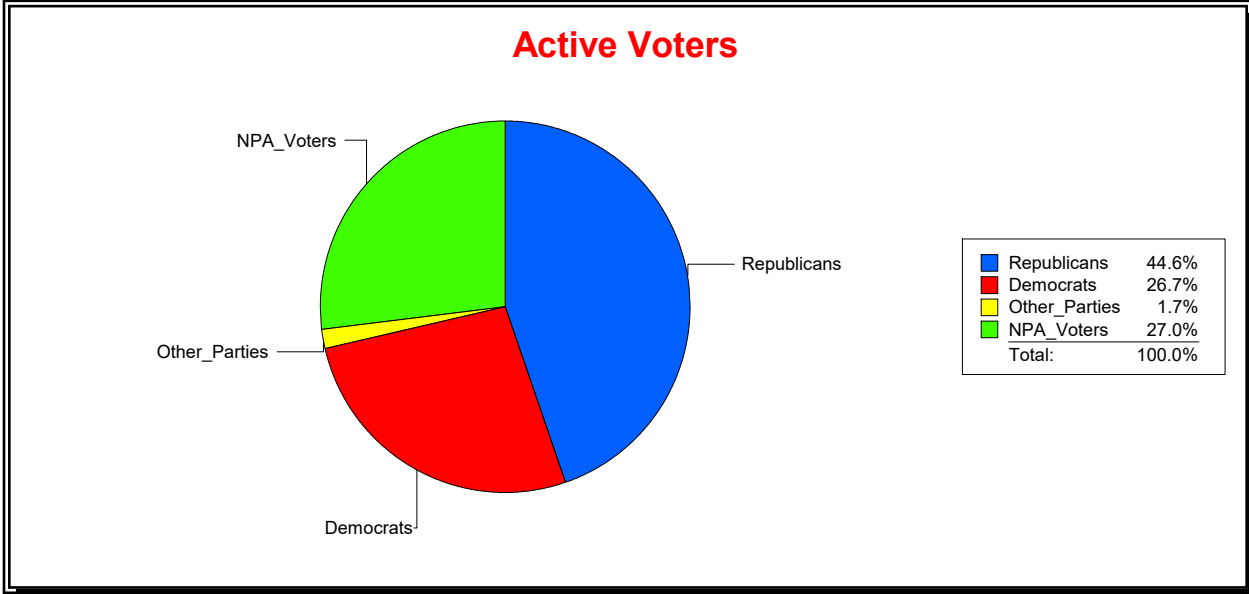

Ron Turner

Supervisor of Elections

Sarasota County, FL

Date 7/1/2021

Time 08:14 AM

Graphs of District Registration

Active Registered Voters

Inactive Voters

District	Total	Dems	Reps	NonP	Other	Total	Dems	Reps	NonP	Other
SCHOOL DIST 5	75,096	20,036	33,484	20,290	1,286	2,108	592	866	635	15