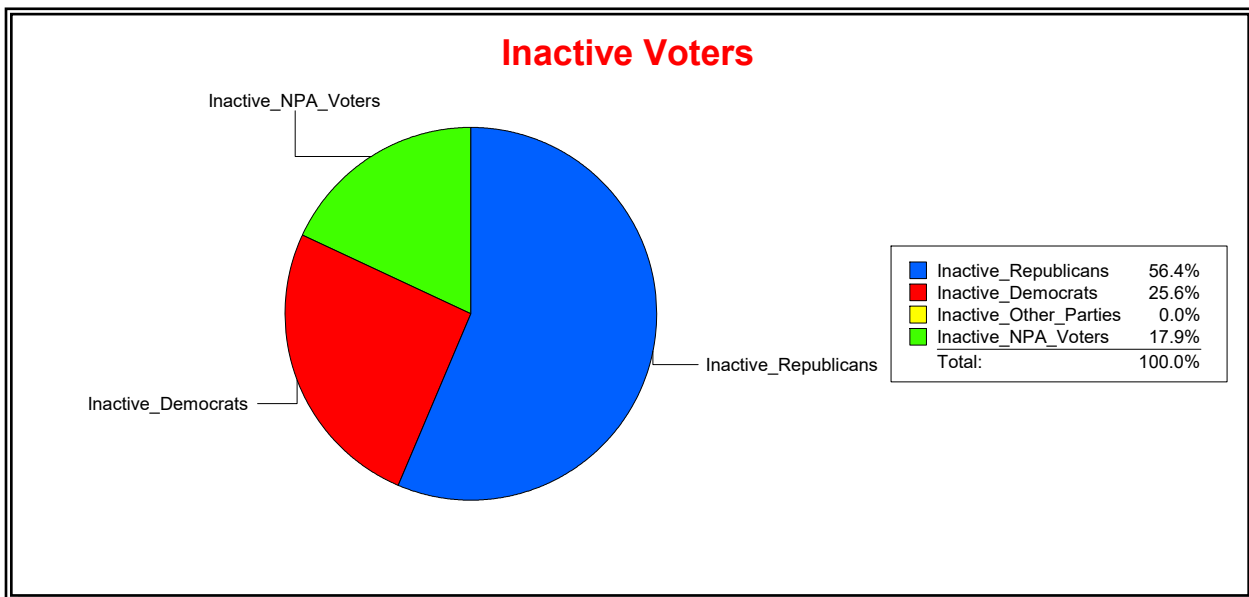

Ron Turner

Supervisor of Elections

Sarasota County, FL

Date 7/1/2021

Time 08:14 AM

Graphs of District Registration

Active Registered Voters

Inactive Voters

District	Total	Dems	Reps	NonP	Other	Total	Dems	Reps	NonP	Other
LONGBOAT KEY BEACH B	2,920	853	1,416	609	42	39	10	22	7	0