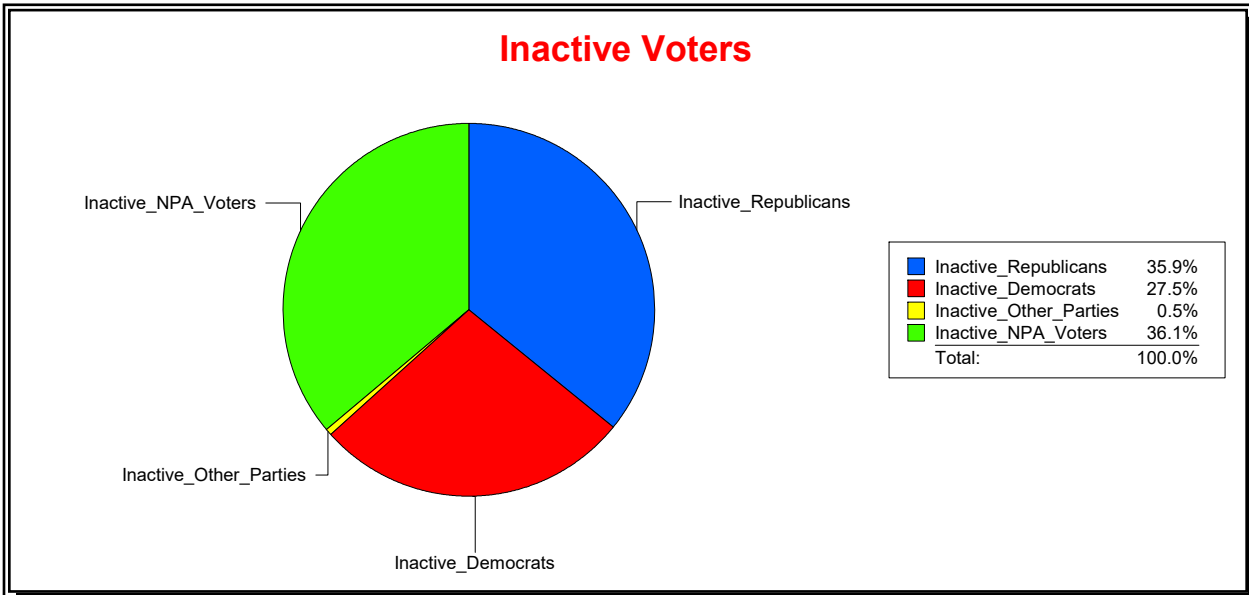

Supervisor of Elections

Sarasota County, FL

Date 7/1/2021

Time 08:14 AM

Graphs of District Registration

Active Registered Voters

Inactive Voters

District	Total	Dems	Reps	NonP	Other	Total	Dems	Reps	NonP	Other
NORTH PORT	57,508	15,057	24,270	17,072	1,109	1,863	513	669	672	9