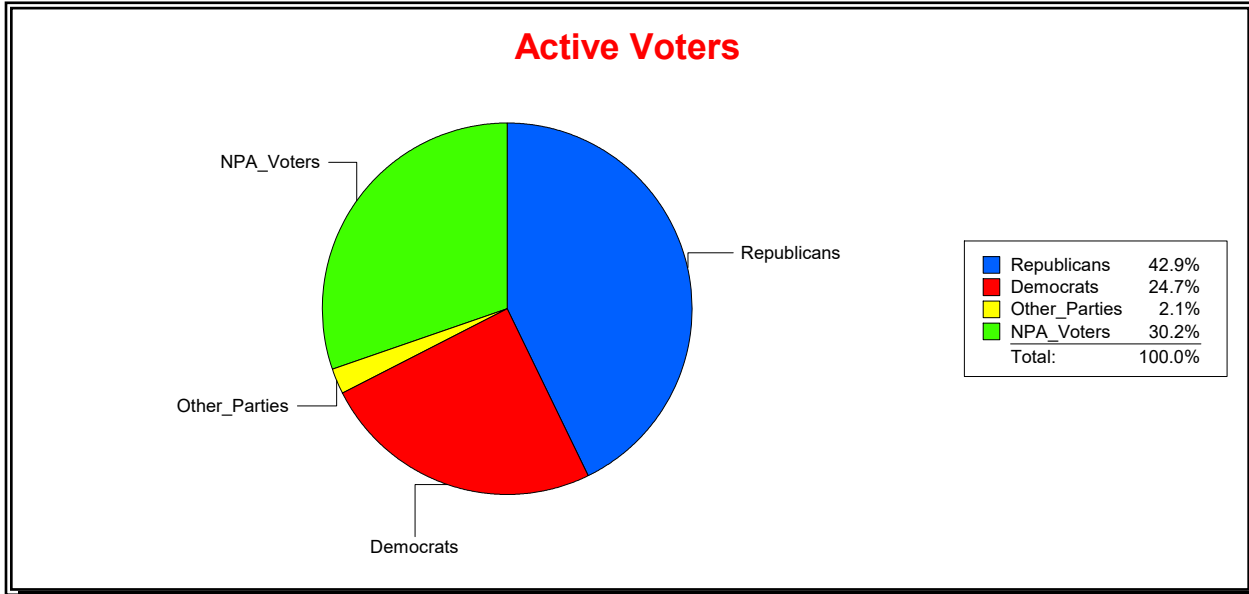

Ron Turner

Supervisor of Elections

Sarasota County, FL

Date 7/1/2021

Time 08:14 AM

Graphs of District Registration

Active Registered Voters

Inactive Voters

<u>District</u>	<u>Total</u>	<u>Dems</u>	<u>Reps</u>	<u>NonP</u>	<u>Other</u>	<u>Total</u>	<u>Dems</u>	<u>Reps</u>	<u>NonP</u>	<u>Other</u>
NORTH PORT 2	11,737	2,903	5,034	3,550	250	295	77	109	108	1