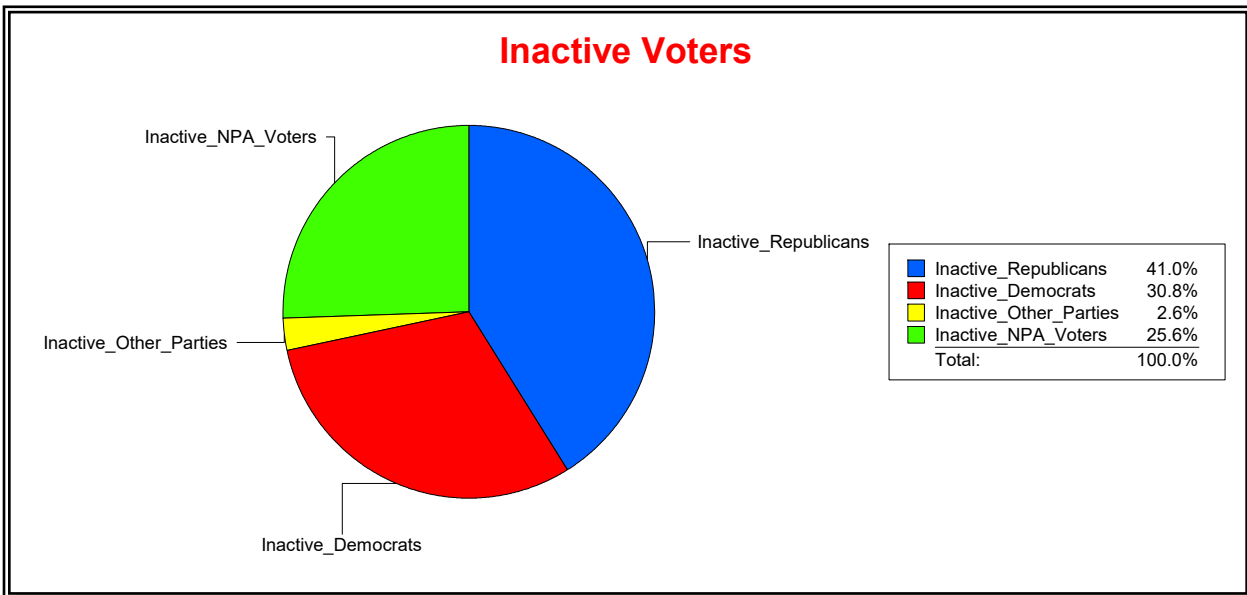

Ron Turner

Supervisor of Elections

Sarasota County, FL

Date 7/1/2021

Time 08:14 AM

Graphs of District Registration

Active Registered Voters

Inactive Voters

District	Total	Dems	Reps	NonP	Other	Total	Dems	Reps	NonP	Other
LAKESIDE PLANT CDD	910	235	410	248	17	39	12	16	10	1