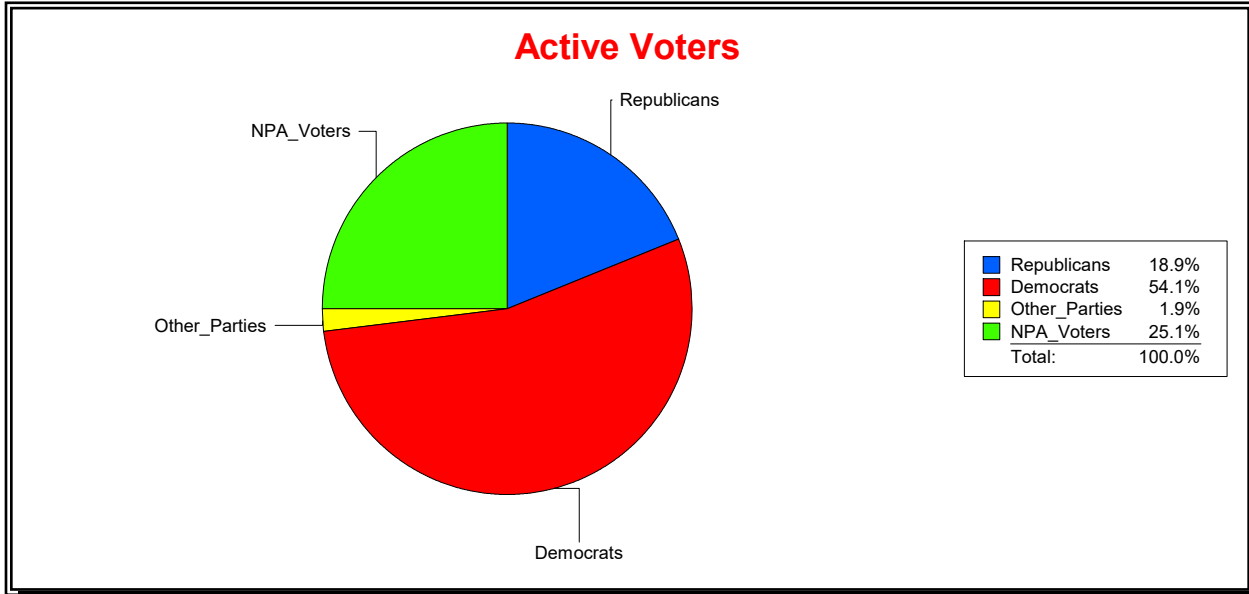

Ron Turner

Supervisor of Elections

Sarasota County, FL

Date 7/1/2021

Time 08:14 AM

Graphs of District Registration

Active Registered Voters

Inactive Voters

<u>District</u>	<u>Total</u>	<u>Dems</u>	<u>Reps</u>	<u>NonP</u>	<u>Other</u>	<u>Total</u>	<u>Dems</u>	<u>Reps</u>	<u>NonP</u>	<u>Other</u>
SARASOTA 1	11,783	6,376	2,225	2,959	223	423	205	66	149	3