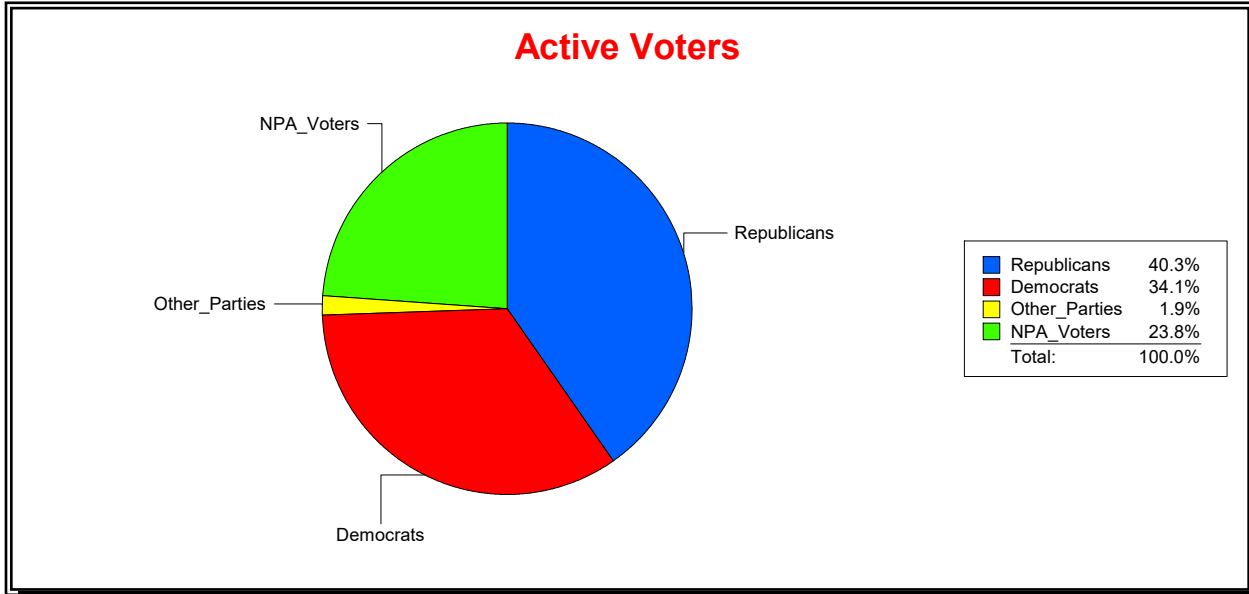

Ron Turner

Supervisor of Elections

Sarasota County, FL

Date 7/1/2021

Time 08:14 AM

Graphs of District Registration

Active Registered Voters

Inactive Voters

District	Total	Dems	Reps	NonP	Other	Total	Dems	Reps	NonP	Other
16TH CONGRESS DIST	187,112	63,773	75,374	44,448	3,517	4,758	1,599	1,695	1,427	37

Ron Turner

Supervisor of Elections

Sarasota County, FL

Date 7/1/2021