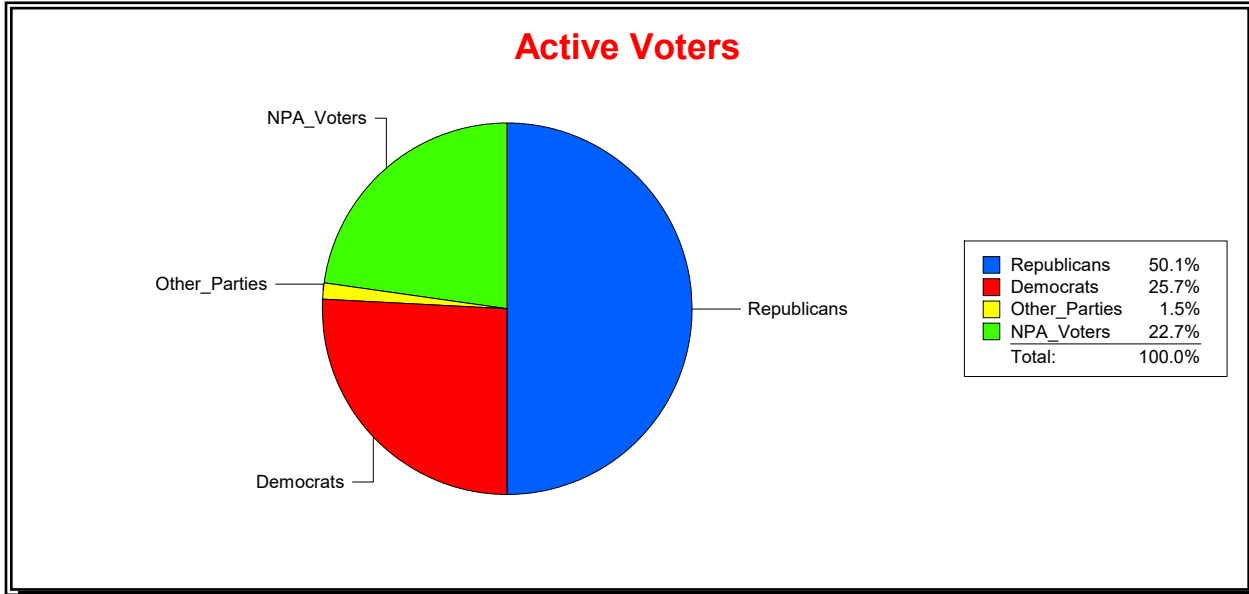

District	Total	Dems	Reps	NonP	Other	Total	Dems	Reps	NonP	Other
VENETIAN CDD	1,954	503	978	443	30	36	16	15	5	0

Ron Turner

Supervisor of Elections

Sarasota County, FL

Date 7/1/2021

Time 08:14 AM

Graphs of District Registration