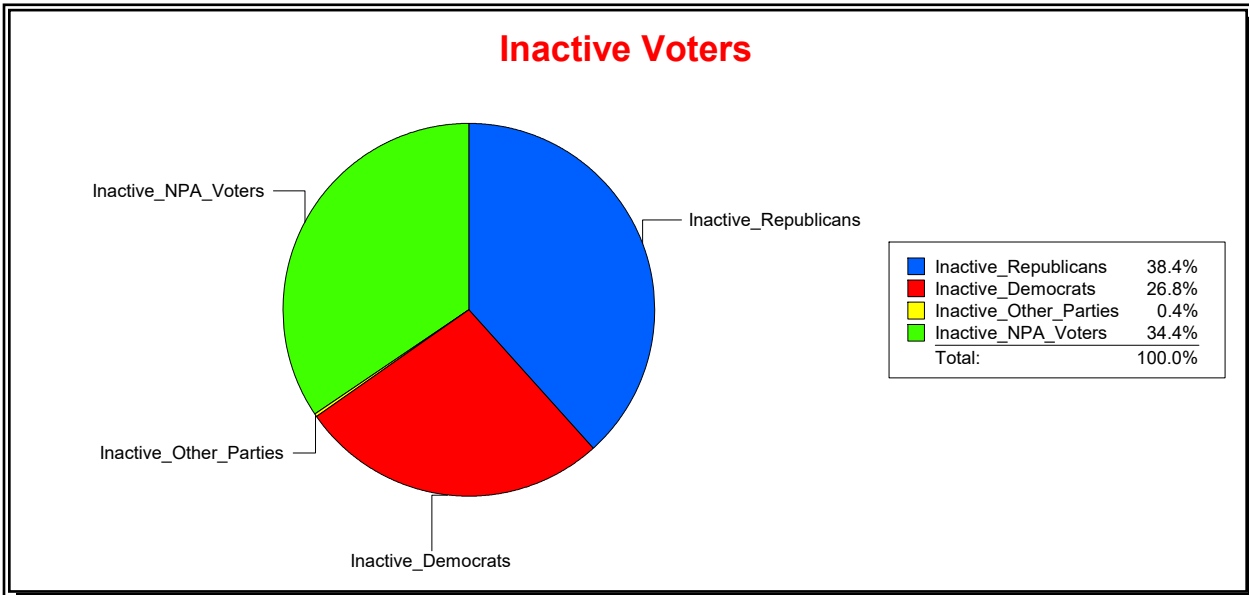

Ron Turner

Supervisor of Elections

Sarasota County, FL

Date 7/1/2021

Time 08:14 AM

Graphs of District Registration

Active Registered Voters

Inactive Voters

<u>District</u>	<u>Total</u>	<u>Dems</u>	<u>Reps</u>	<u>NonP</u>	<u>Other</u>	<u>Total</u>	<u>Dems</u>	<u>Reps</u>	<u>NonP</u>	<u>Other</u>
SCHOOL DIST 3	75,112	19,822	33,252	20,754	1,284	2,374	637	912	816	9