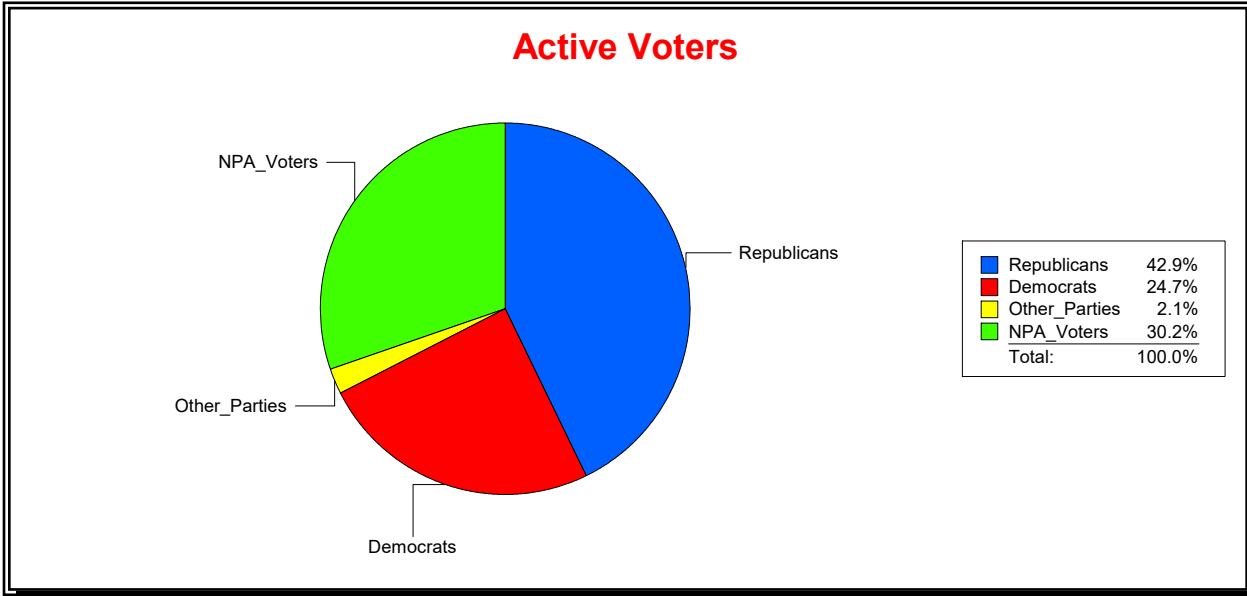

Ron Turner

Supervisor of Elections

Sarasota County, FL

Date 7/1/2021

Time 08:14 AM

Graphs of District Registration

Active Registered Voters

Inactive Voters

District	Total	Dems	Reps	NonP	Other	Total	Dems	Reps	NonP	Other
NORTH PORT DIST 2	11,737	2,903	5,034	3,550	250	295	77	109	108	1