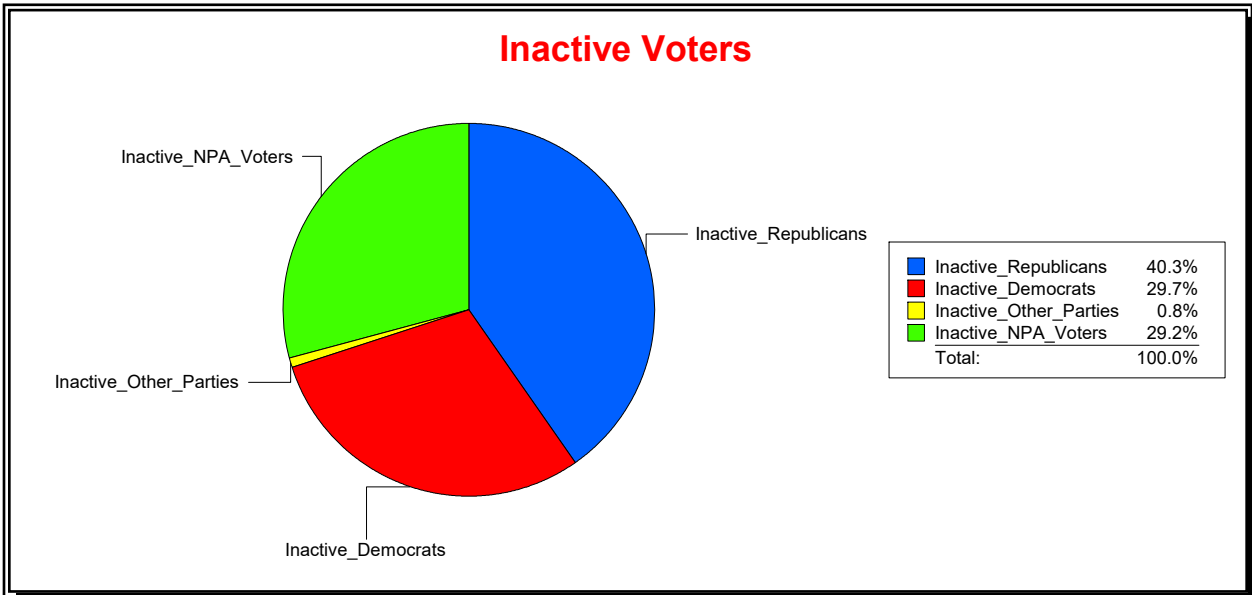

Ron Turner

Supervisor of Elections

Sarasota County, FL

Date 7/1/2021

Time 08:14 AM

Graphs of District Registration

Active Registered Voters

Inactive Voters

District	Total	Dems	Reps	NonP	Other	Total	Dems	Reps	NonP	Other
SCHOOL DIST 2	72,258	20,485	33,108	17,385	1,280	1,616	480	651	472	13