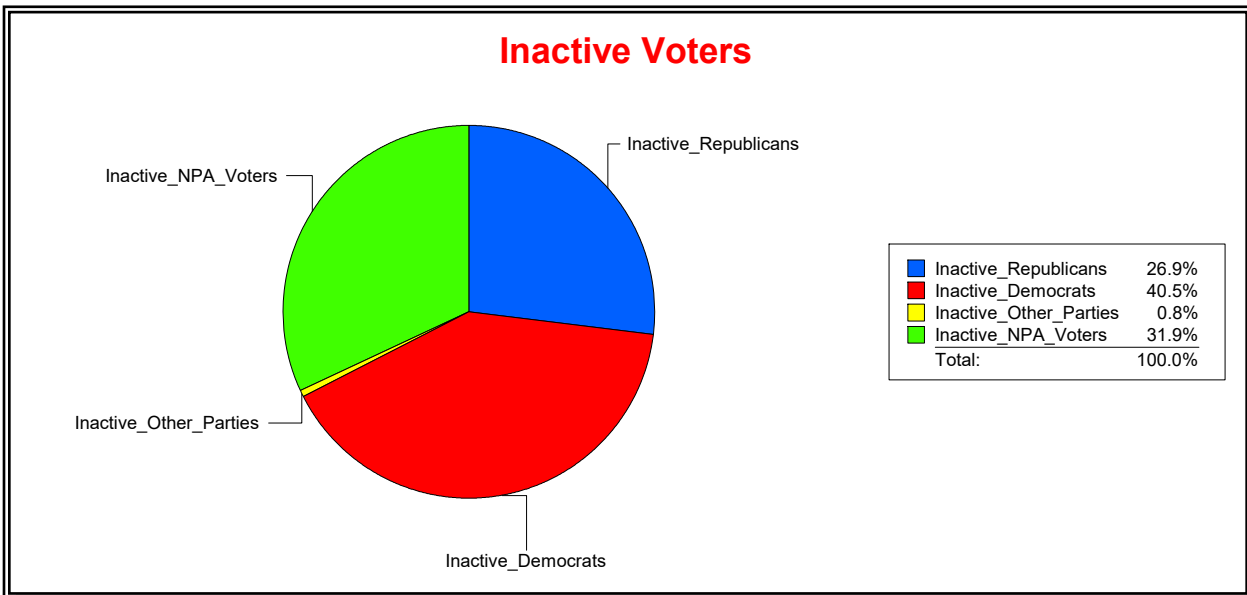

Ron Turner

Supervisor of Elections

Sarasota County, FL

Date 7/1/2021

Time 08:14 AM

Graphs of District Registration

Active Registered Voters

Inactive Voters

District	Total	Dems	Reps	NonP	Other	Total	Dems	Reps	NonP	Other
SARASOTA DIST5	40,515	17,510	12,510	9,688	807	1,306	529	351	416	10