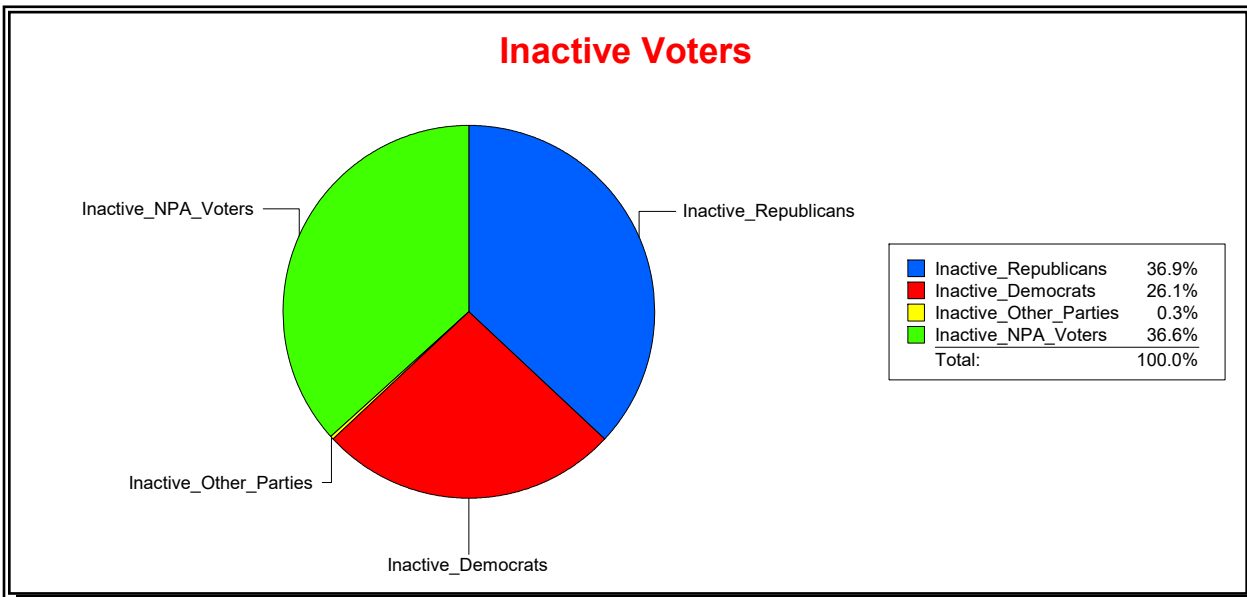

Ron Turner

Supervisor of Elections

Sarasota County, FL

Date 7/1/2021

Time 08:14 AM

Graphs of District Registration

Active Registered Voters

Inactive Voters

District	Total	Dems	Reps	NonP	Other	Total	Dems	Reps	NonP	Other
NORTH PORT DIST 2	11,737	2,903	5,034	3,550	250	295	77	109	108	1