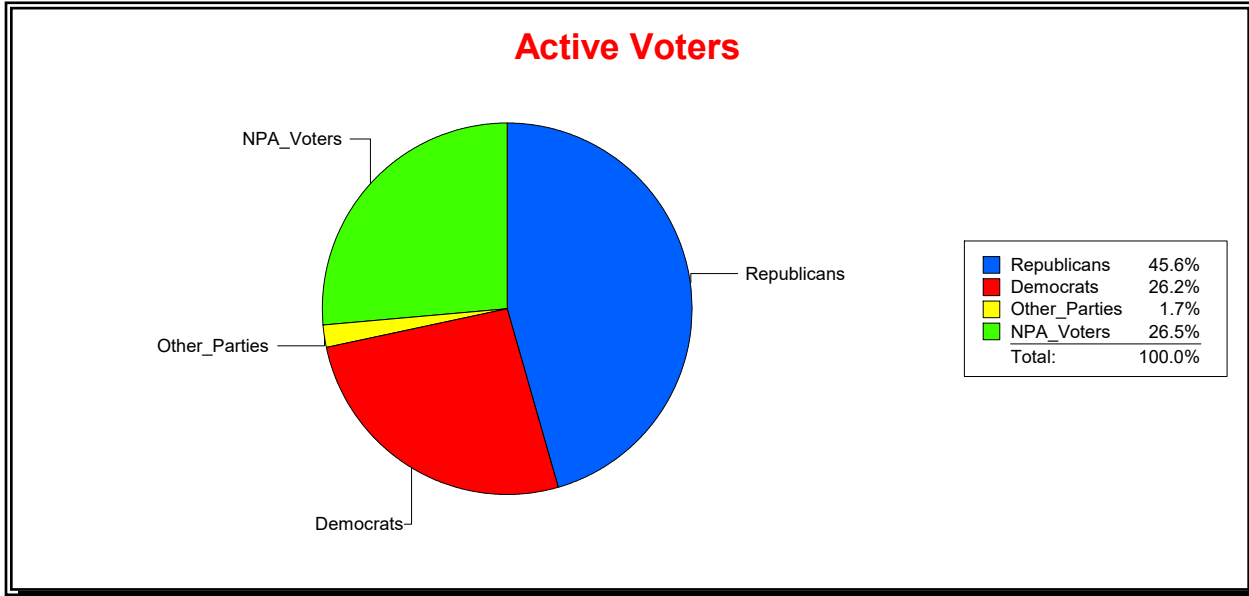

Ron Turner

Supervisor of Elections

Sarasota County, FL

Date 7/1/2021

Time 08:14 AM

Graphs of District Registration

Active Registered Voters

Inactive Voters

District	Total	Dems	Reps	NonP	Other	Total	Dems	Reps	NonP	Other
ENGLEWOOD WATER DIST	14,798	3,881	6,741	3,920	256	326	94	120	108	4