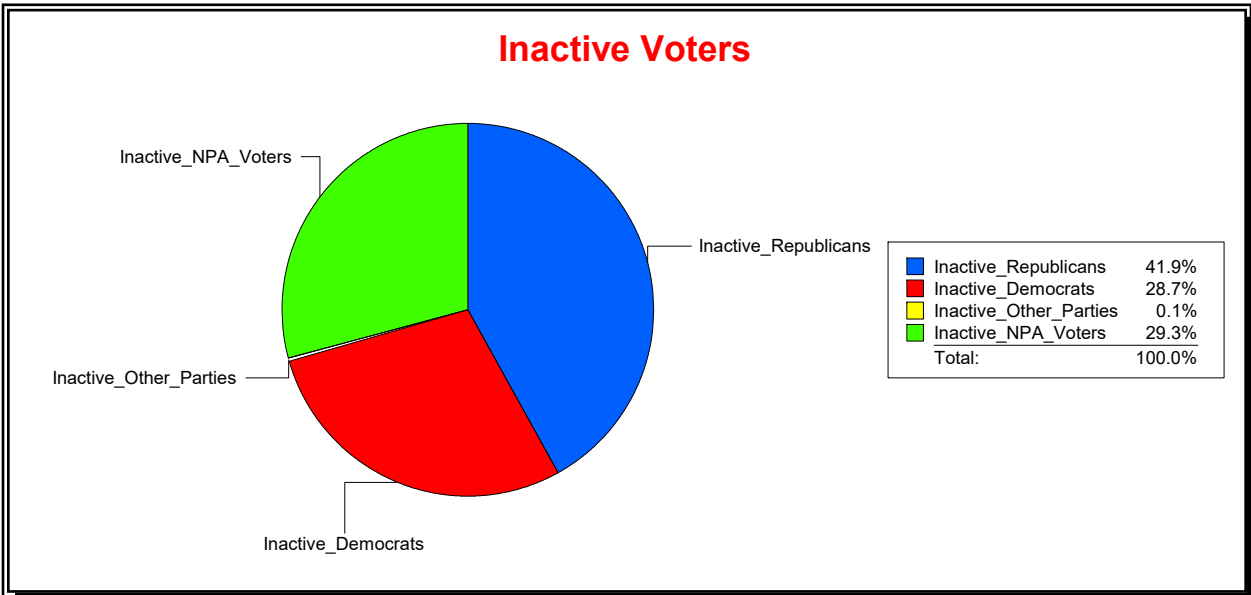

Ron Turner

Supervisor of Elections

Sarasota County, FL

Date 7/1/2021

Time 08:14 AM

Graphs of District Registration

Active Registered Voters

Inactive Voters

District	Total	Dems	Reps	NonP	Other	Total	Dems	Reps	NonP	Other
VENICE 1	21,871	6,227	9,918	5,388	338	762	219	319	223	1