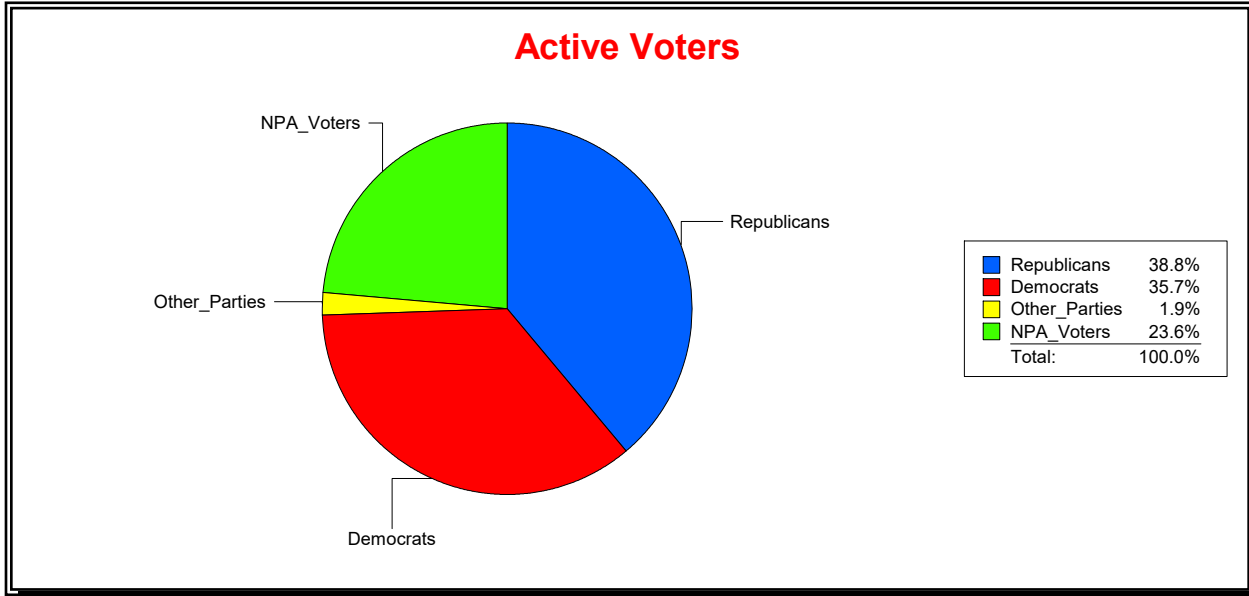

Sarasota County, FL

Date 7/1/2021

Time 08:14 AM

Graphs of District Registration

Active Registered Voters

Inactive Voters

District	Total	Dems	Reps	NonP	Other	Total	Dems	Reps	NonP	Other
HOSPITAL BOARD NORTH	107,063	38,249	41,497	25,274	2,043	2,792	974	958	838	22