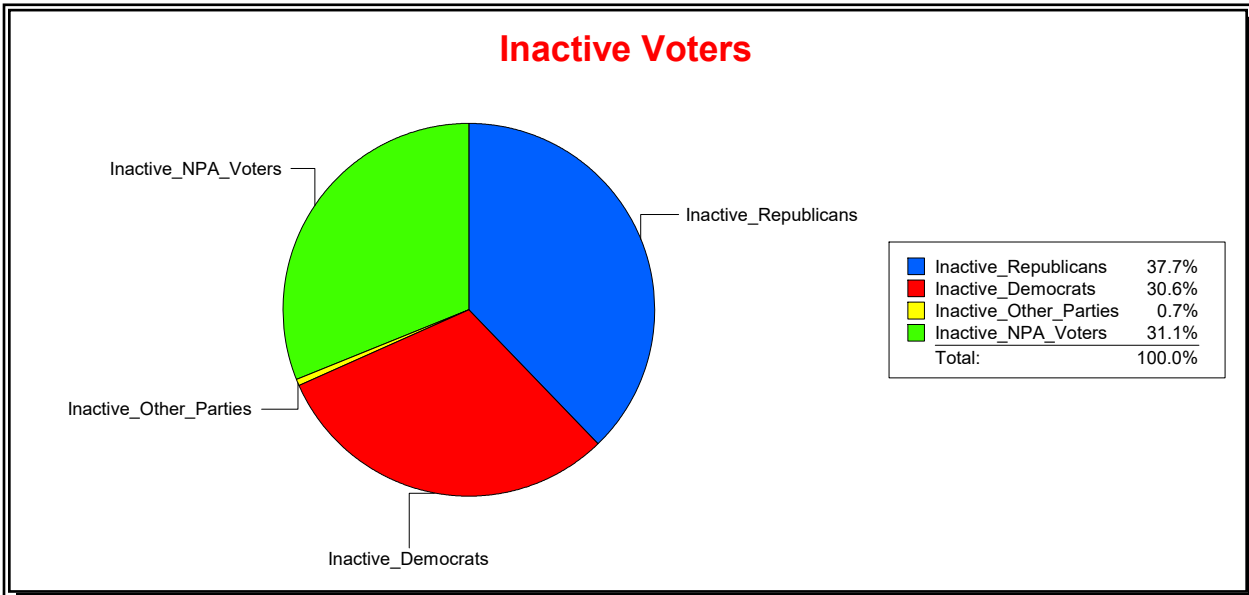

District	Total	Dems	Reps	NonP	Other	Total	Dems	Reps	NonP	Other
STATE SENATE 23	351,241	107,097	148,913	88,896	6,335	9,636	2,949	3,628	2,995	64

Ron Turner

Supervisor of Elections

Sarasota County, FL

Date 7/1/2021