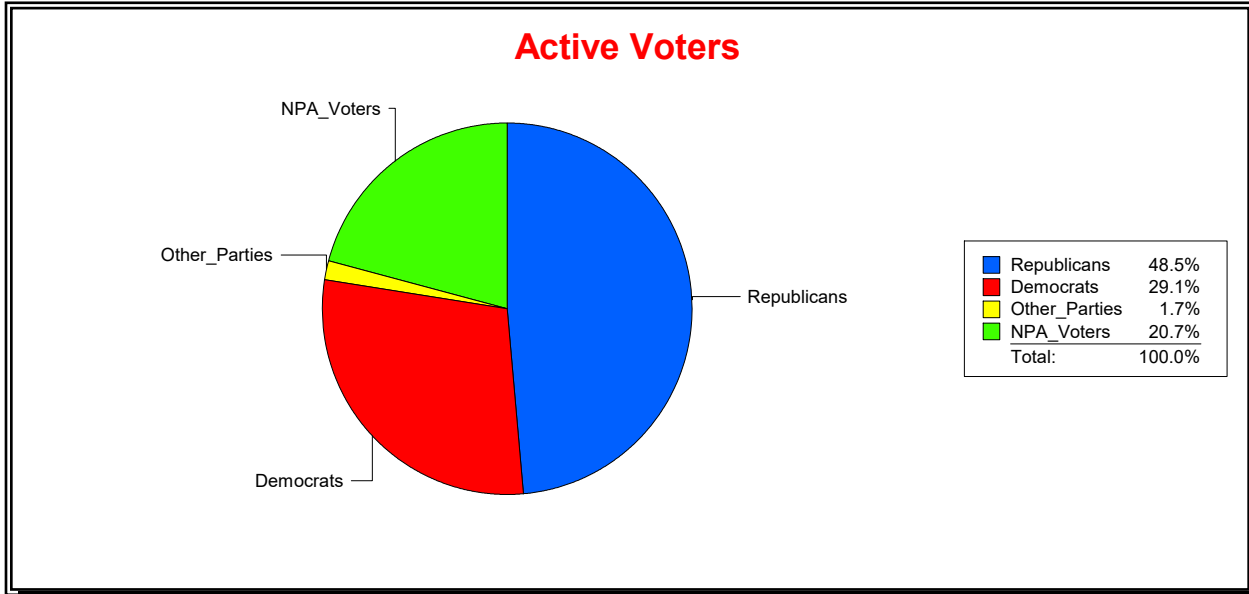

Ron Turner

Supervisor of Elections

Sarasota County, FL

Date 7/1/2021

Time 08:14 AM

Graphs of District Registration

Active Registered Voters

Inactive Voters

District	Total	Dems	Reps	NonP	Other	Total	Dems	Reps	NonP	Other
LONGBOAT KEY	4,831	1,405	2,342	1,001	83	72	24	34	14	0