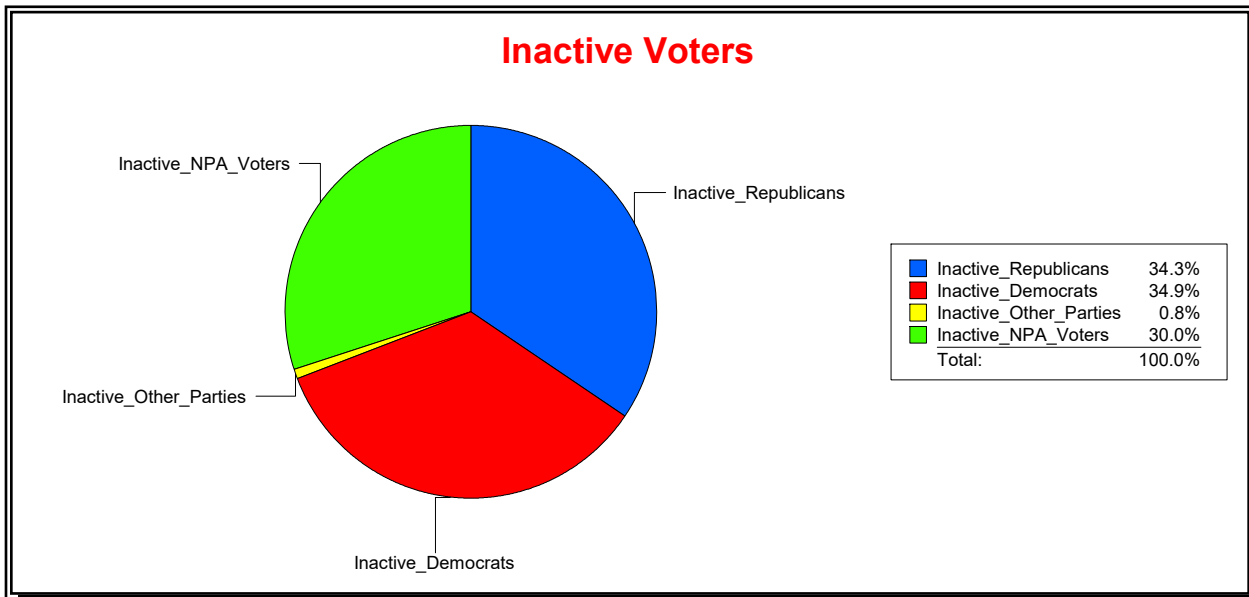

Sarasota County, FL

Date 7/1/2021

Time 08:14 AM

Graphs of District Registration

Active Registered Voters

Inactive Voters

District	Total	Dems	Reps	NonP	Other	Total	Dems	Reps	NonP	Other
HOSPITAL BOARD NORTH	107,063	38,249	41,497	25,274	2,043	2,792	974	958	838	22