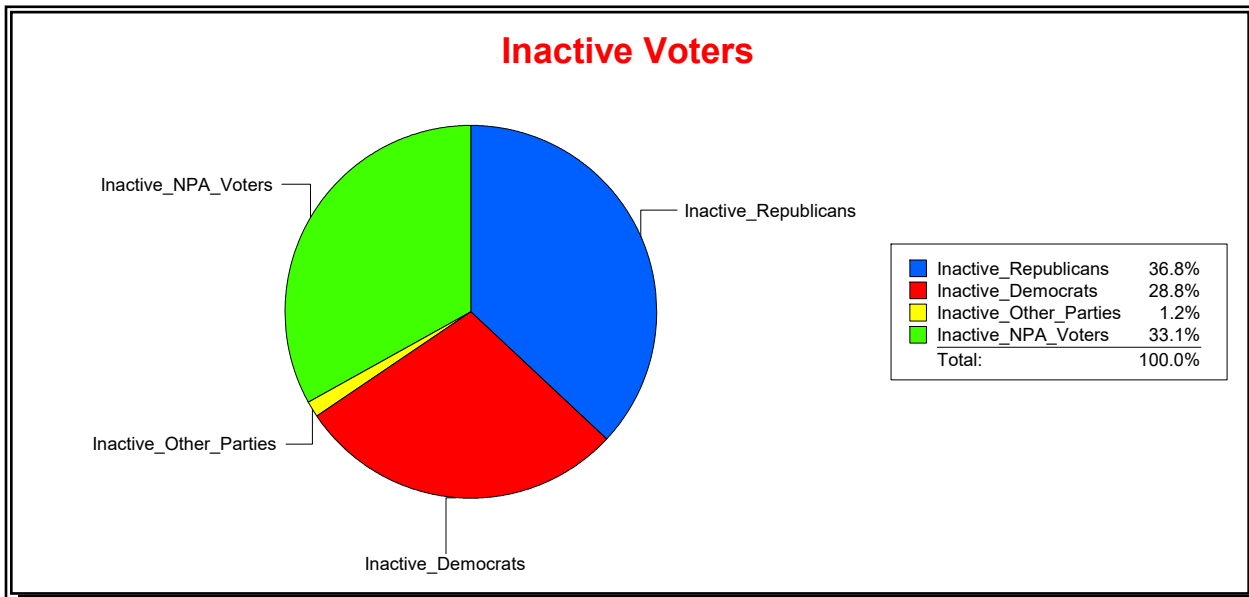

Ron Turner

Supervisor of Elections

Sarasota County, FL

Date 7/1/2021

Time 08:14 AM

Graphs of District Registration

Active Registered Voters

Inactive Voters

District	Total	Dems	Reps	NonP	Other	Total	Dems	Reps	NonP	Other
ENGLEWOOD WATER DIST	14,798	3,881	6,741	3,920	256	326	94	120	108	4