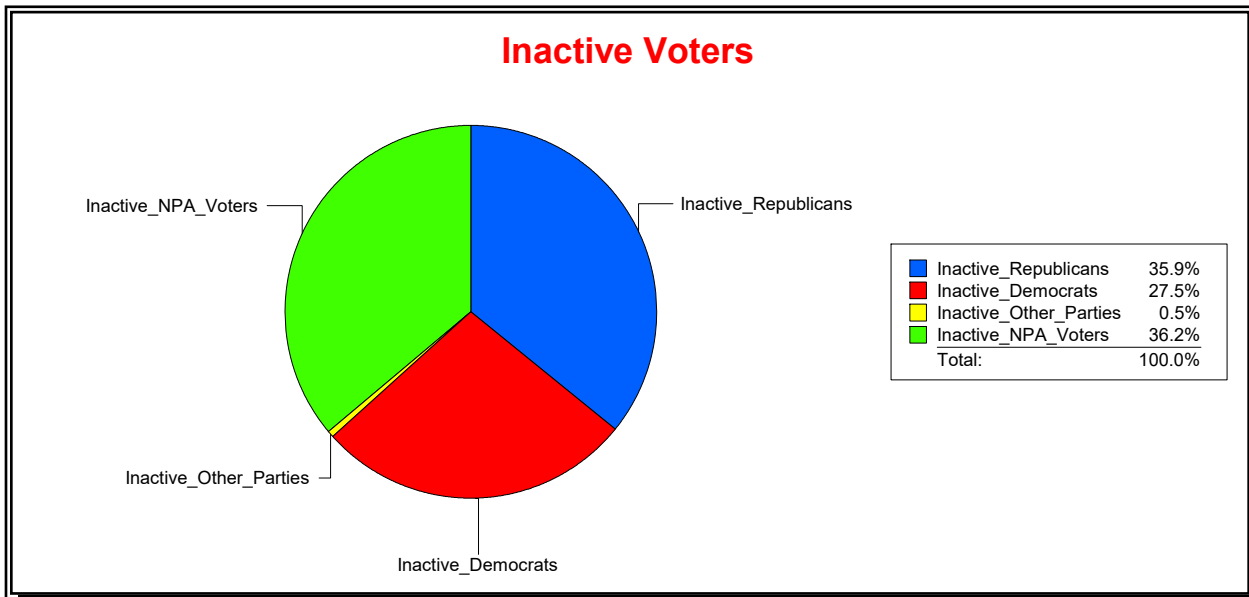

Ron Turner

Supervisor of Elections

Sarasota County, FL

Date 8/2/2021

Time 08:41 AM

Graphs of District Registration

Active Registered Voters

Inactive Voters

<u>District</u>	<u>Total</u>	<u>Dems</u>	<u>Reps</u>	<u>NonP</u>	<u>Other</u>	<u>Total</u>	<u>Dems</u>	<u>Reps</u>	<u>NonP</u>	<u>Other</u>
NORTH PORT	57,925	15,074	24,522	17,203	1,126	1,853	509	665	670	9