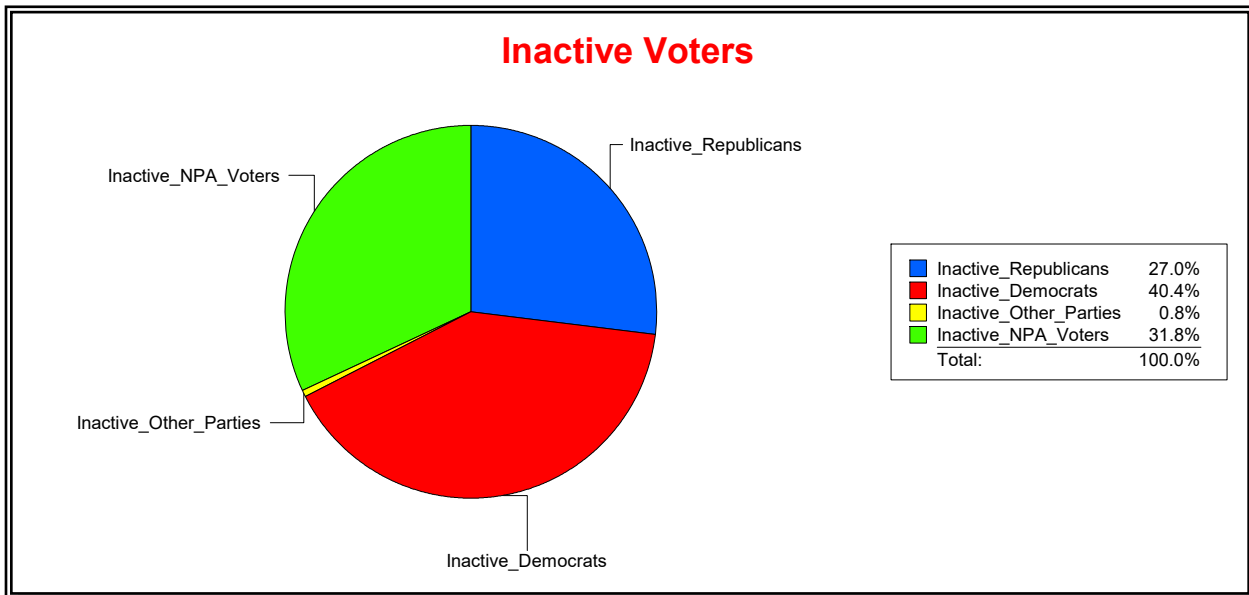

Ron Turner

Supervisor of Elections

Sarasota County, FL

Date 8/2/2021

Time 08:41 AM

Graphs of District Registration

Active Registered Voters

Inactive Voters

District	Total	Dems	Reps	NonP	Other	Total	Dems	Reps	NonP	Other
SARASOTA DIST5	40,700	17,535	12,552	9,794	819	1,301	526	351	414	10