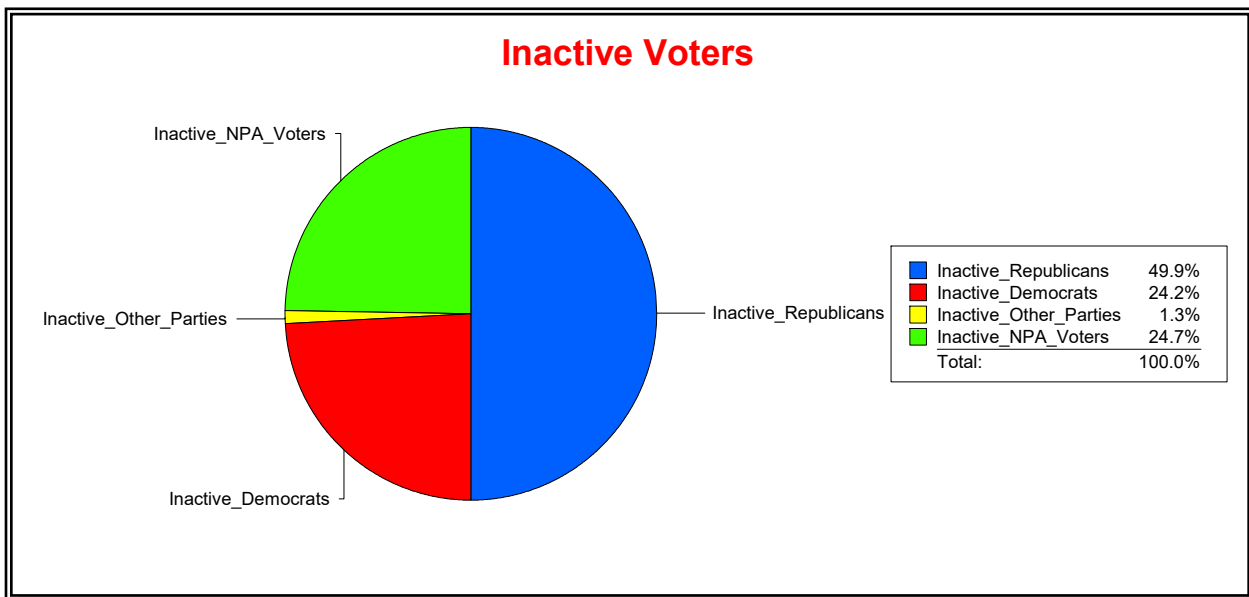

Ron Turner

Supervisor of Elections

Sarasota County, FL

Date 8/2/2021

Time 08:41 AM

Graphs of District Registration

Active Registered Voters

Inactive Voters

<u>District</u>	<u>Total</u>	<u>Dems</u>	<u>Reps</u>	<u>NonP</u>	<u>Other</u>	<u>Total</u>	<u>Dems</u>	<u>Reps</u>	<u>NonP</u>	<u>Other</u>
STATE HOUSE DIST 73	24,387	5,803	12,654	5,463	467	393	95	196	97	5