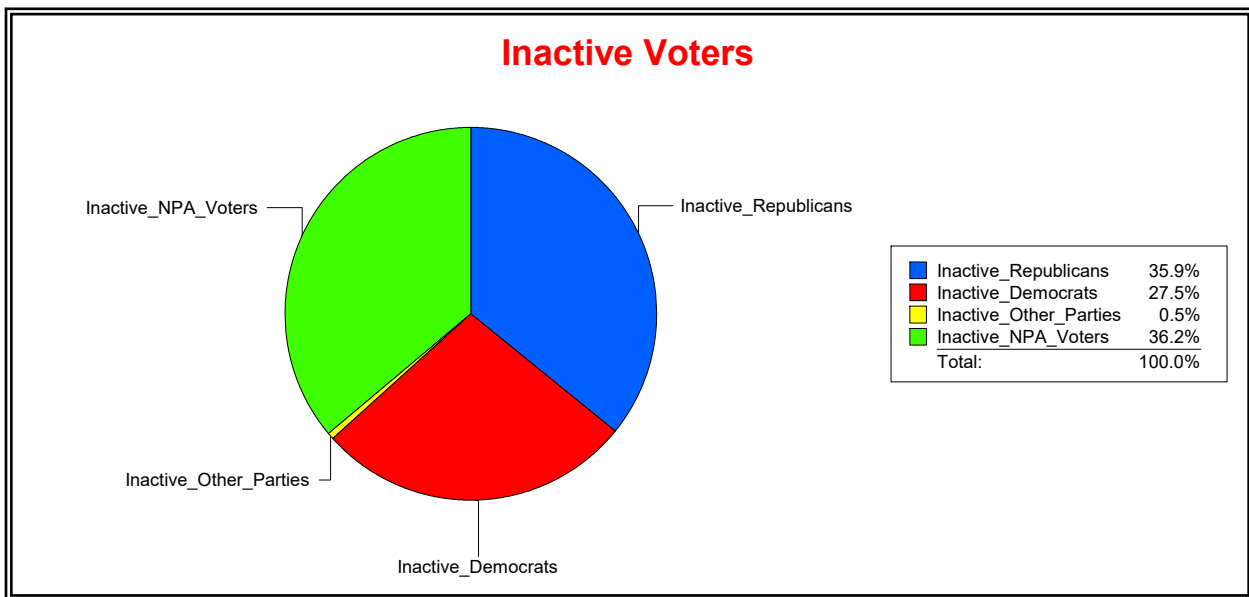

Ron Turner

Supervisor of Elections

Sarasota County, FL

Date 8/2/2021

Time 08:41 AM

Graphs of District Registration

Active Registered Voters

Inactive Voters

<u>District</u>	<u>Total</u>	<u>Dems</u>	<u>Reps</u>	<u>NonP</u>	<u>Other</u>	<u>Total</u>	<u>Dems</u>	<u>Reps</u>	<u>NonP</u>	<u>Other</u>
NORTH PORT DIST5	57,925	15,074	24,522	17,203	1,126	1,853	509	665	670	9