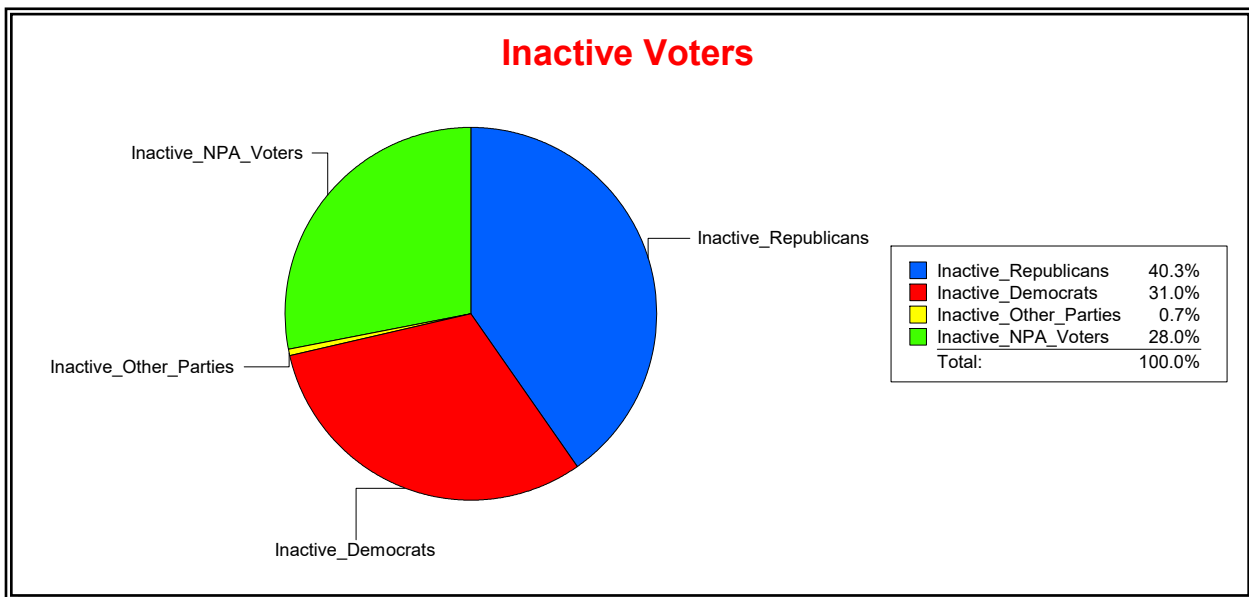

Ron Turner

Supervisor of Elections

Sarasota County, FL

Date 8/2/2021

Time 08:41 AM

Graphs of District Registration

Active Registered Voters

Inactive Voters

District	Total	Dems	Reps	NonP	Other	Total	Dems	Reps	NonP	Other
CNTY COMM DIST 1	72,486	22,394	31,364	17,340	1,388	1,779	551	717	498	13