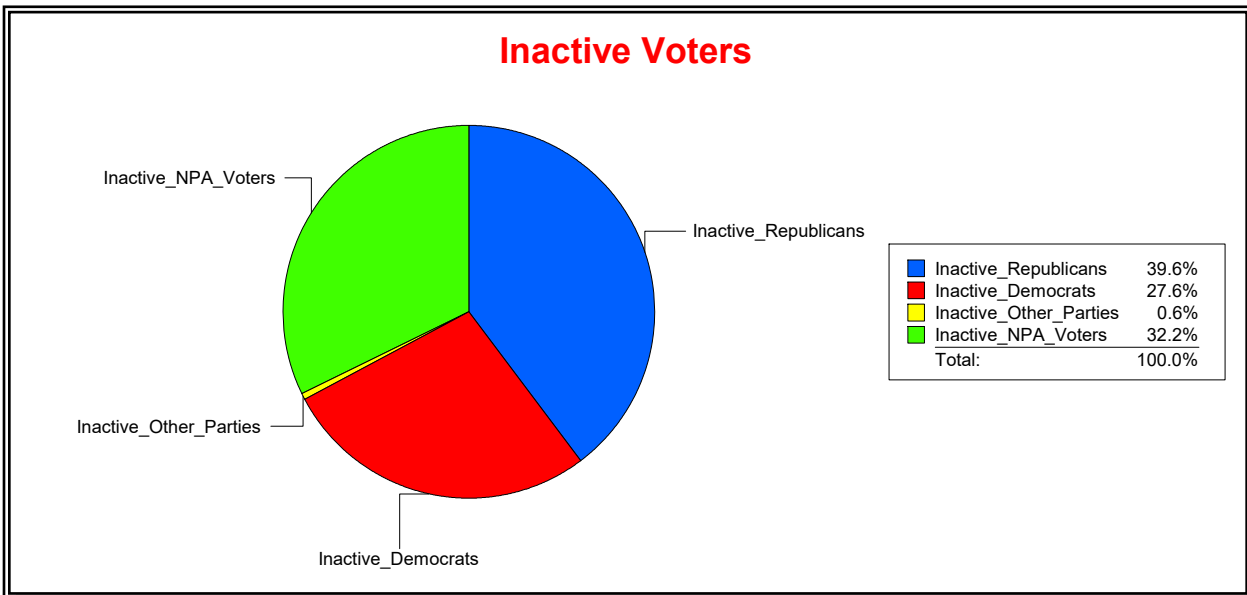

Ron Turner

Supervisor of Elections

Sarasota County, FL

Date 8/2/2021

Time 08:41 AM

Graphs of District Registration

Active Registered Voters

Inactive Voters

District	Total	Dems	Reps	NonP	Other	Total	Dems	Reps	NonP	Other
17TH CONGRESS DIST	165,155	43,410	74,077	44,822	2,846	4,853	1,341	1,923	1,562	27