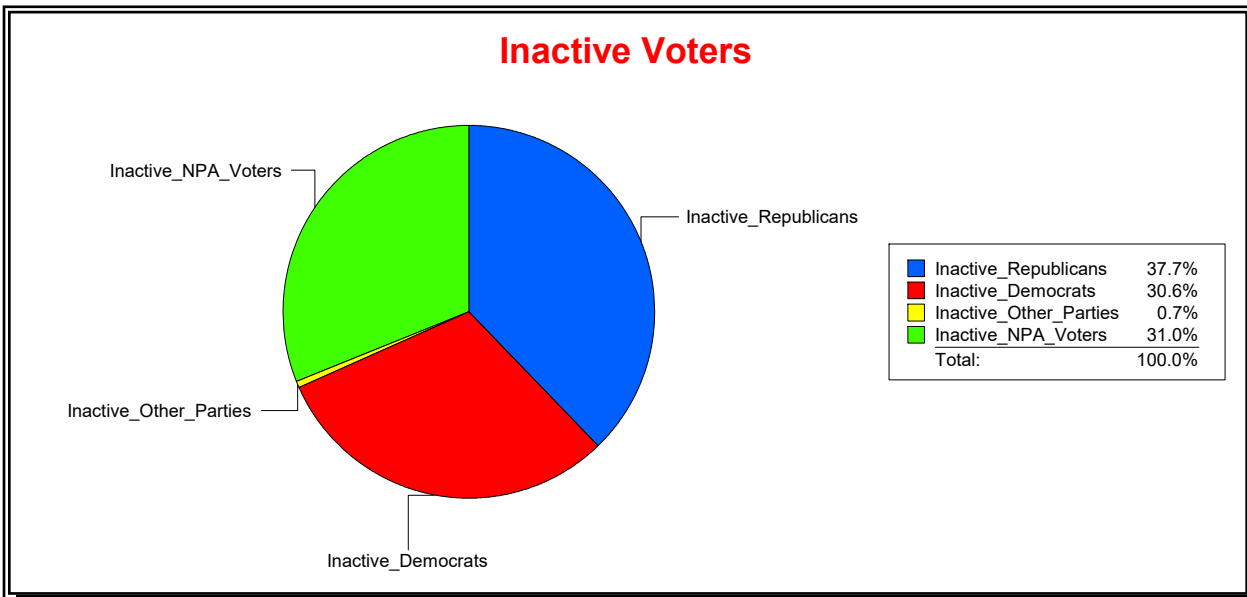

Ron Turner

Supervisor of Elections

Sarasota County, FL

Date 8/2/2021

Time 08:41 AM

Graphs of District Registration

Active Registered Voters

Inactive Voters

District	Total	Dems	Reps	NonP	Other	Total	Dems	Reps	NonP	Other
COUNTYWIDE	353,072	107,272	149,767	89,636	6,397	9,590	2,932	3,617	2,977	64

Ron Turner

Supervisor of Elections

Sarasota County, FL

Date 8/2/2021