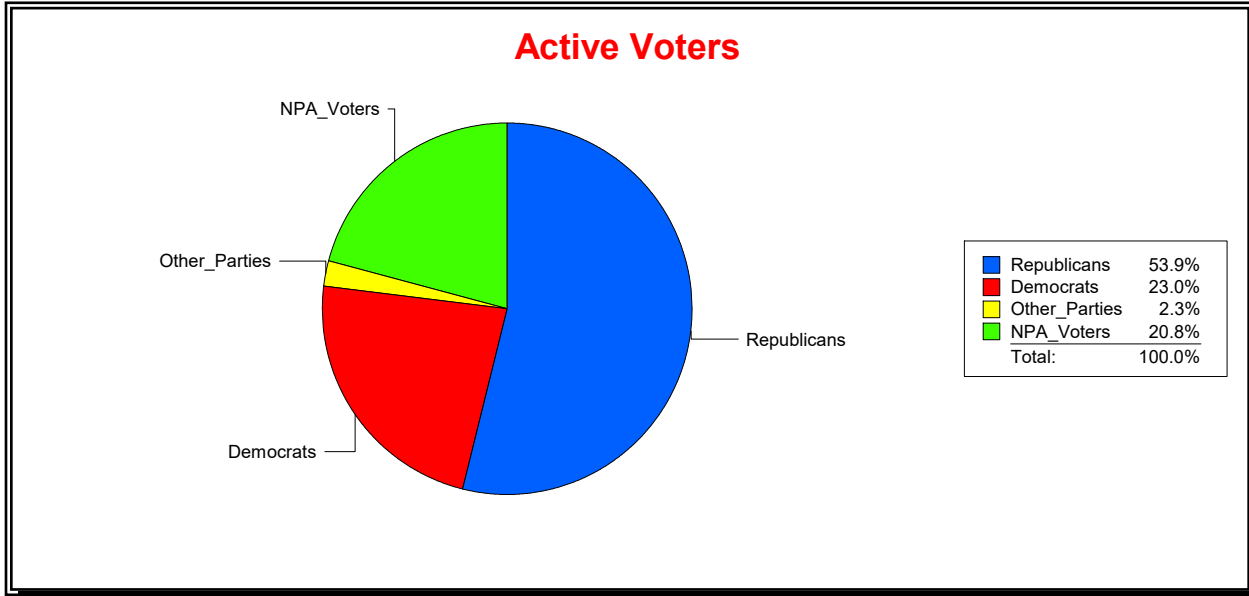

Supervisor of Elections

Sarasota County, FL

Date 8/2/2021

Time 08:41 AM

Graphs of District Registration

Active Registered Voters

Inactive Voters

District	Total	Dems	Reps	NonP	Other	Total	Dems	Reps	NonP	Other
LBK DISTRICT 1	1,511	348	814	315	34	14	3	8	3	0