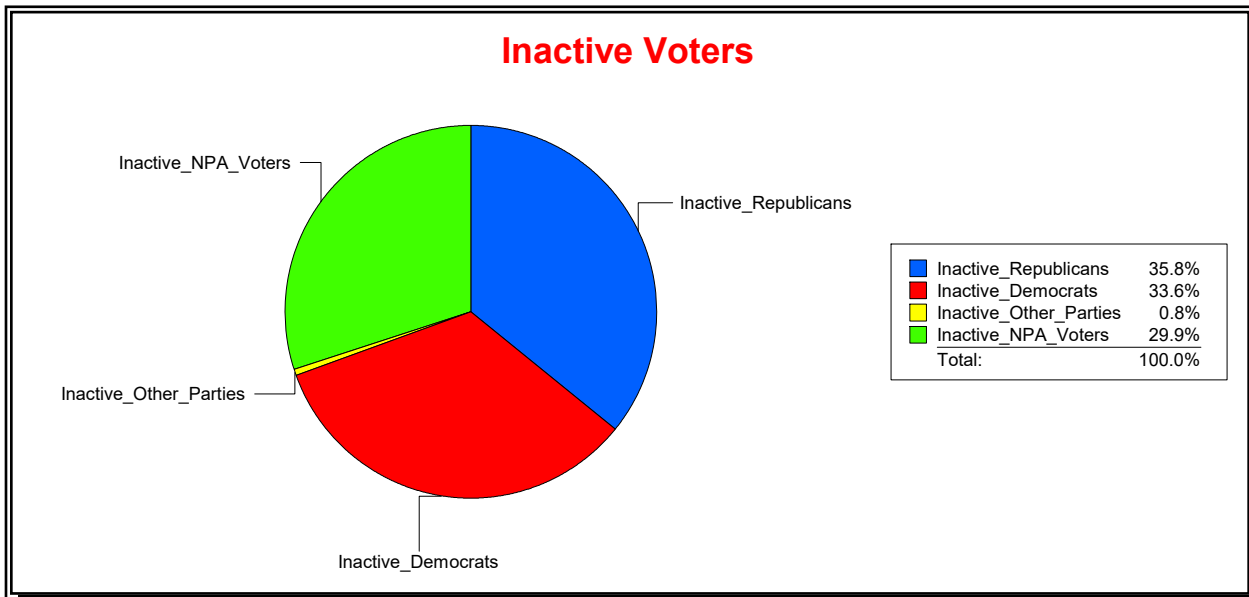

Ron Turner

Supervisor of Elections

Sarasota County, FL

Date 8/2/2021

Time 08:41 AM

Graphs of District Registration

Active Registered Voters

Inactive Voters

District	Total	Dems	Reps	NonP	Other	Total	Dems	Reps	NonP	Other
16TH CONGRESS DIST	187,917	63,862	75,690	44,814	3,551	4,737	1,591	1,694	1,415	37

**Ron Turner**

Supervisor of Elections

Sarasota County, FL

Date 8/2/2021