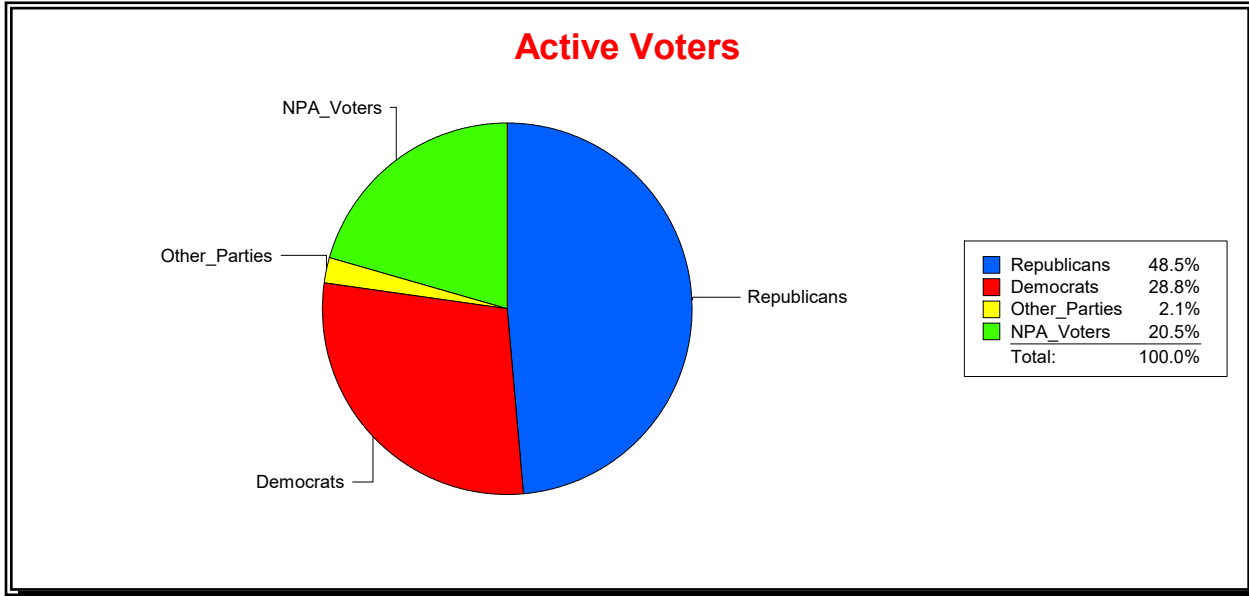

Ron Turner

Supervisor of Elections

Sarasota County, FL

Date 8/2/2021

Time 08:41 AM

Graphs of District Registration

Active Registered Voters

Inactive Voters

District	Total	Dems	Reps	NonP	Other	Total	Dems	Reps	NonP	Other
LONGBOAT KEY BEACH A	1,914	551	929	393	41	33	14	12	7	0