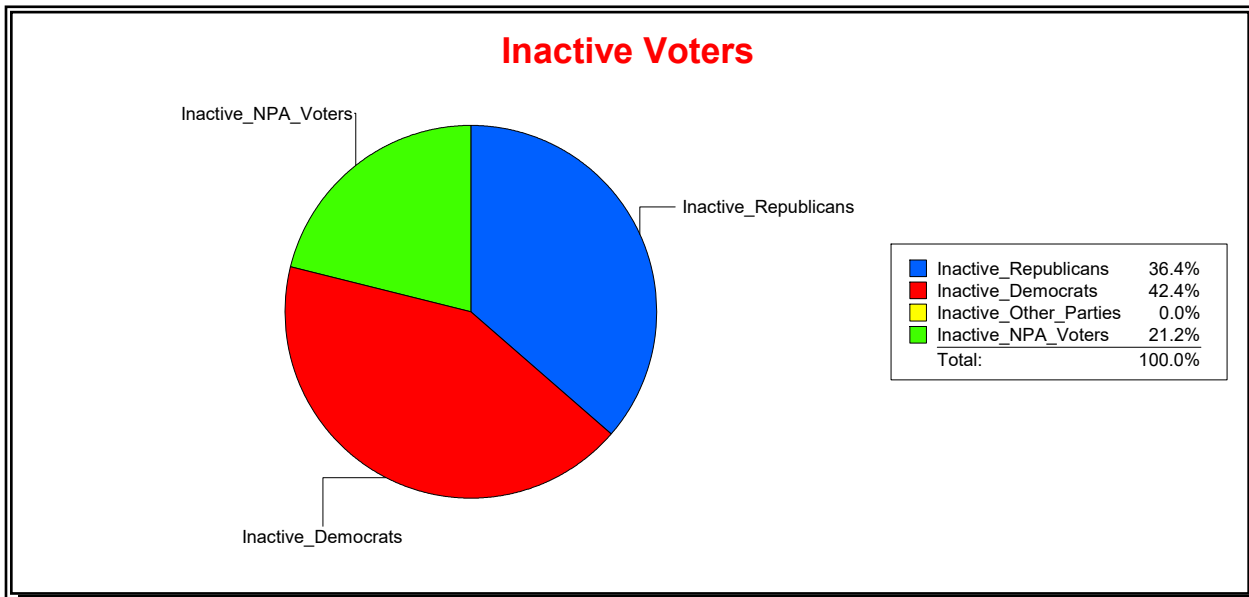

Ron Turner

Supervisor of Elections

Sarasota County, FL

Date 8/2/2021

Time 08:41 AM

Graphs of District Registration

Active Registered Voters

Inactive Voters

District	Total	Dems	Reps	NonP	Other	Total	Dems	Reps	NonP	Other
LONGBOAT KEY BEACH A	1,914	551	929	393	41	33	14	12	7	0