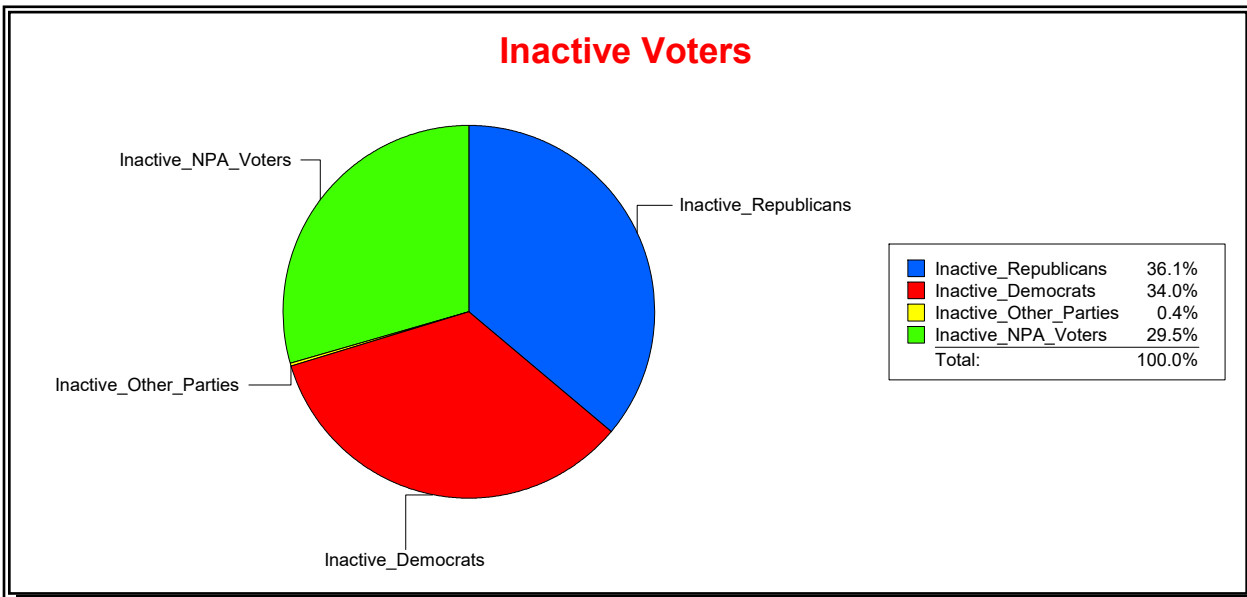

Ron Turner

Supervisor of Elections

Sarasota County, FL

Date 8/2/2021

Time 08:41 AM

Graphs of District Registration

Active Registered Voters

Inactive Voters

District	Total	Dems	Reps	NonP	Other	Total	Dems	Reps	NonP	Other
STATE HOUSE DIST 71	21,252	7,652	8,560	4,623	417	526	179	190	155	2