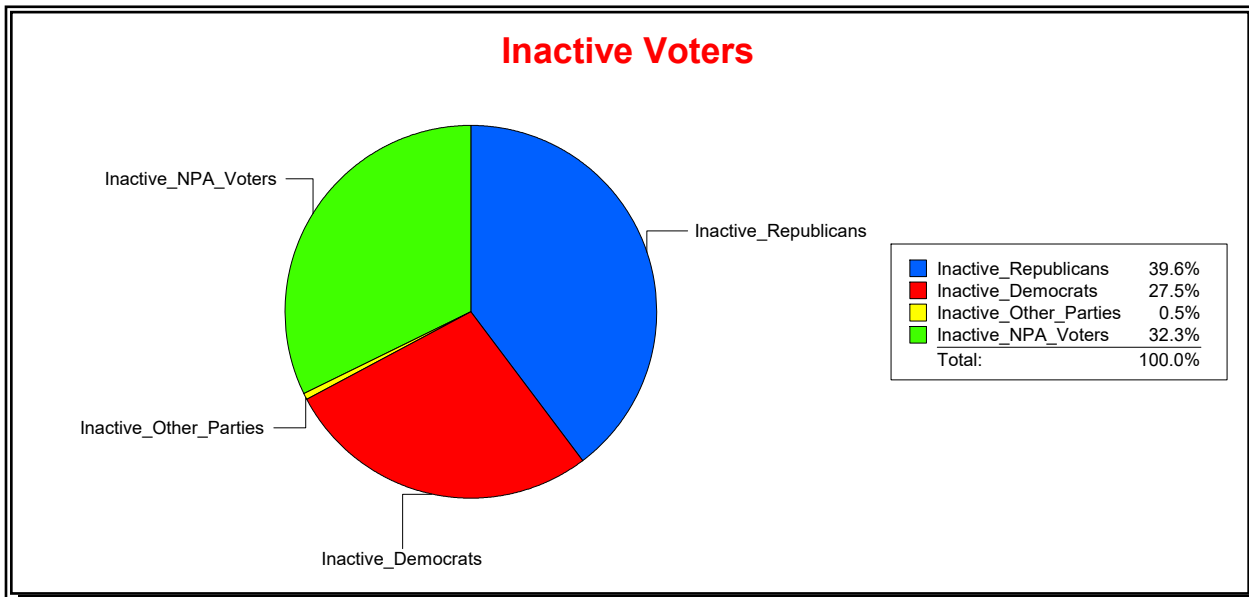

Ron Turner

Supervisor of Elections

Sarasota County, FL

Date 8/2/2021

Time 08:41 AM

Graphs of District Registration

Active Registered Voters

Inactive Voters

District	Total	Dems	Reps	NonP	Other	Total	Dems	Reps	NonP	Other
STATE HOUSE DIST 74	159,315	41,809	71,411	43,347	2,748	4,731	1,303	1,874	1,529	25