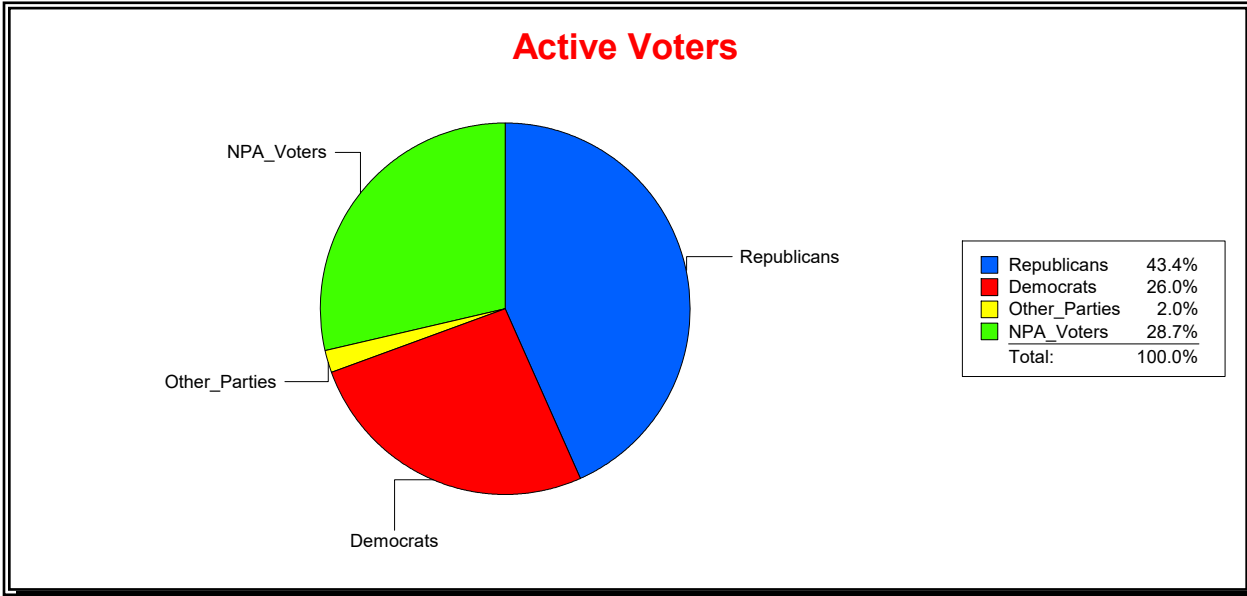

Ron Turner

Supervisor of Elections

Sarasota County, FL

Date 8/2/2021

Time 08:41 AM

Graphs of District Registration

Active Registered Voters

Inactive Voters

<u>District</u>	<u>Total</u>	<u>Dems</u>	<u>Reps</u>	<u>NonP</u>	<u>Other</u>	<u>Total</u>	<u>Dems</u>	<u>Reps</u>	<u>NonP</u>	<u>Other</u>
NORTH PORT DIST 5	16,079	4,174	6,974	4,611	320	500	152	180	166	2