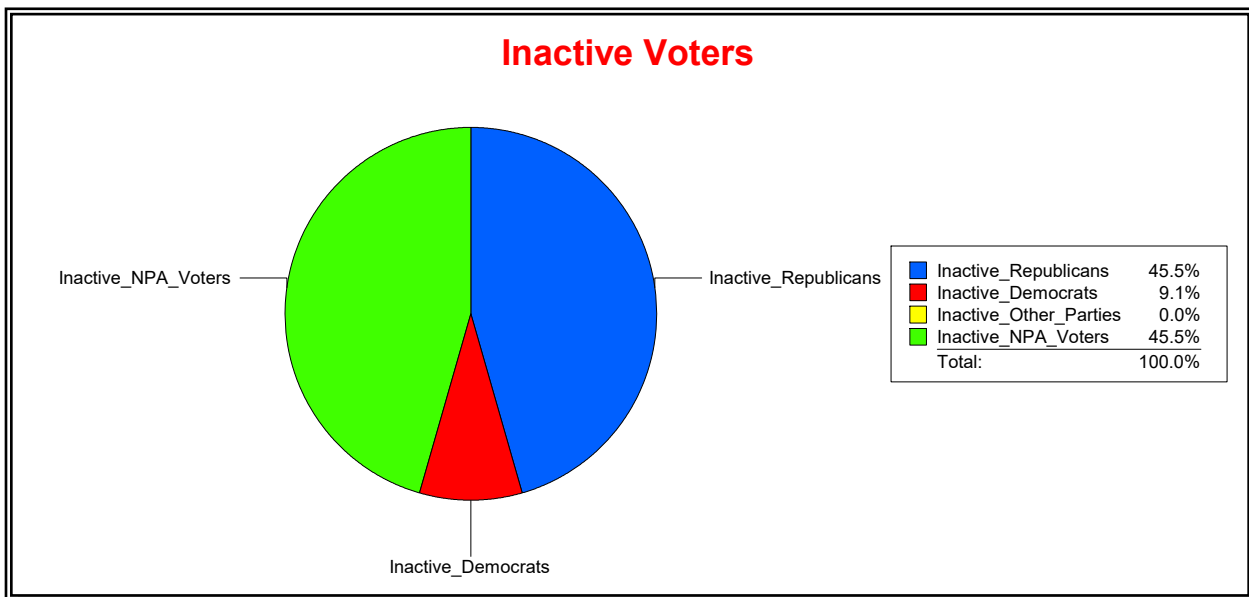

Ron Turner

Supervisor of Elections

Sarasota County, FL

Date 8/2/2021

Time 08:41 AM

Graphs of District Registration

Active Registered Voters

Inactive Voters

District	Total	Dems	Reps	NonP	Other	Total	Dems	Reps	NonP	Other
LONGBOAT KEY 4	438	143	203	85	7	11	1	5	5	0