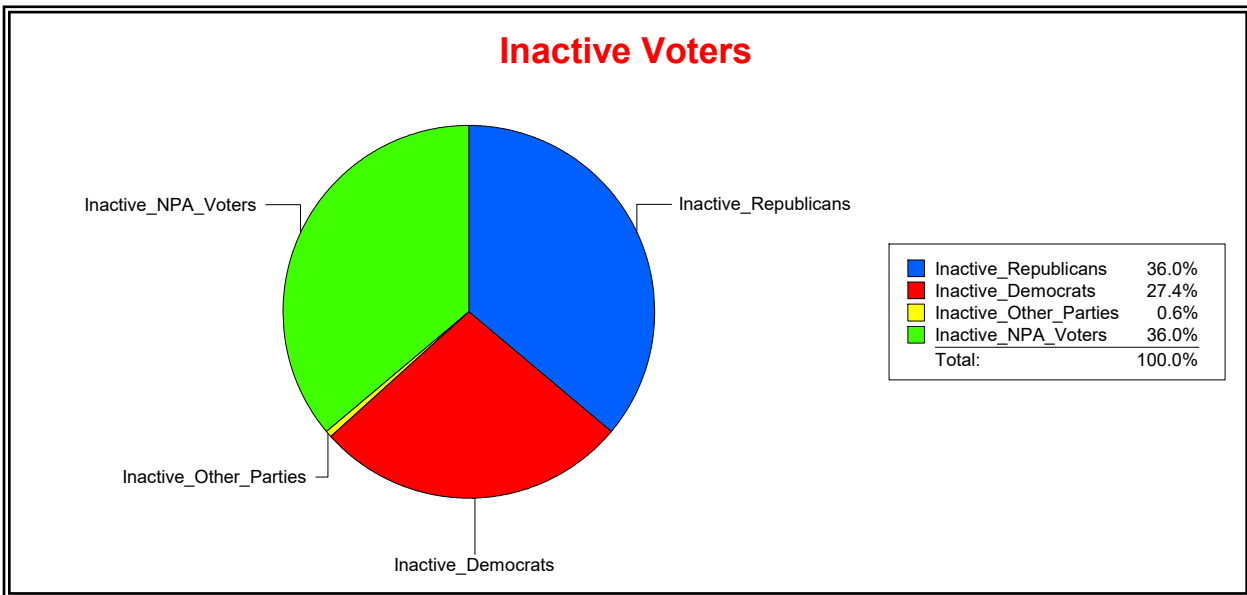

Ron Turner

Supervisor of Elections

Sarasota County, FL

Date 8/2/2021

Time 08:41 AM

Graphs of District Registration

Active Registered Voters

Inactive Voters

District	Total	Dems	Reps	NonP	Other	Total	Dems	Reps	NonP	Other
CNTY COMM DIST 5	64,509	16,907	27,539	18,881	1,182	2,123	582	764	765	12