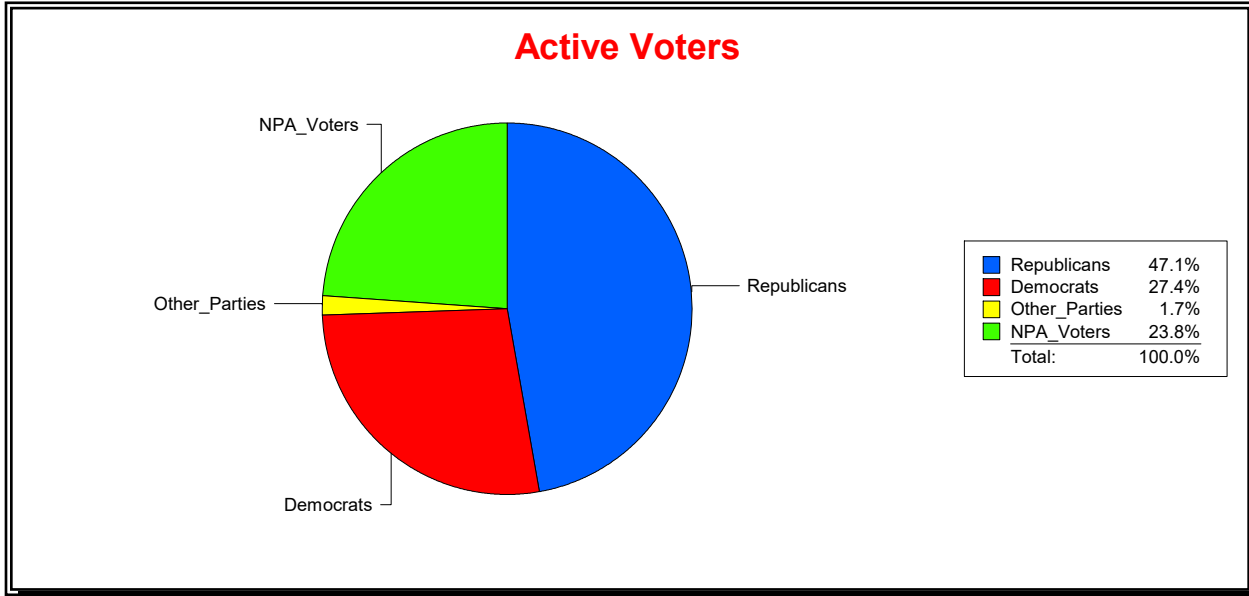

Date 8/2/2021

Time 08:41 AM

Graphs of District Registration

Active Registered Voters

Inactive Voters

District	Total	Dems	Reps	NonP	Other	Total	Dems	Reps	NonP	Other
BLACKBURN CREEK	1,996	547	940	476	33	17	3	7	6	1