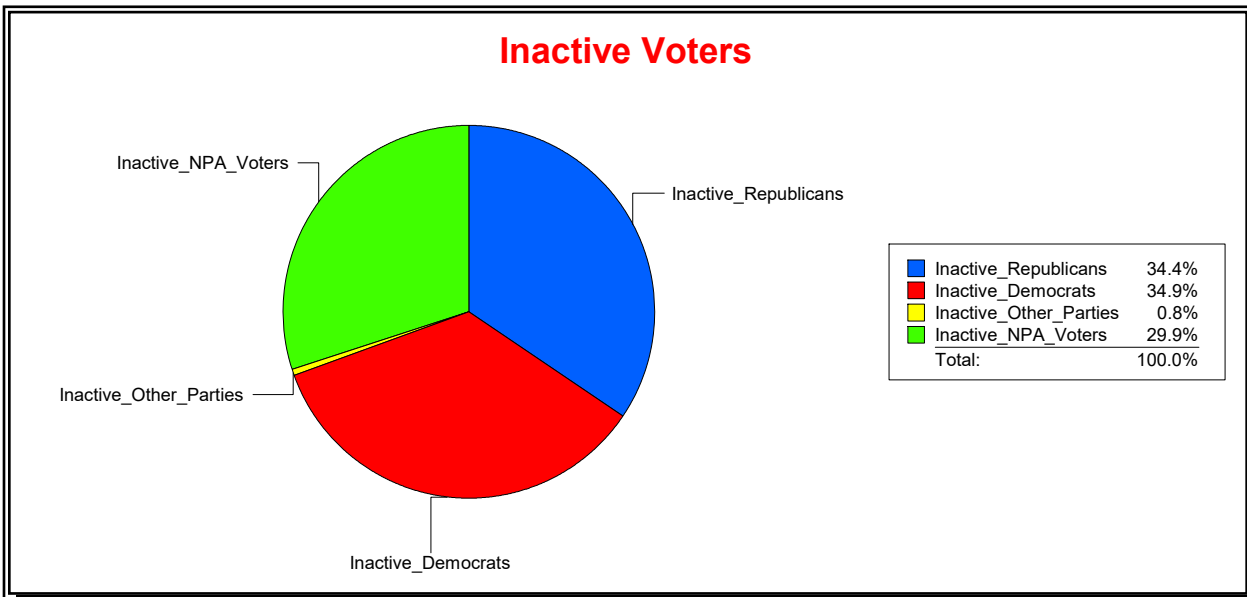

Ron Turner

Supervisor of Elections

Sarasota County, FL

Date 8/2/2021

Time 08:41 AM

Graphs of District Registration

Active Registered Voters

Inactive Voters

District	Total	Dems	Reps	NonP	Other	Total	Dems	Reps	NonP	Other
HOSPITAL BOARD NORTH	107,557	38,302	41,669	25,516	2,070	2,780	970	957	831	22