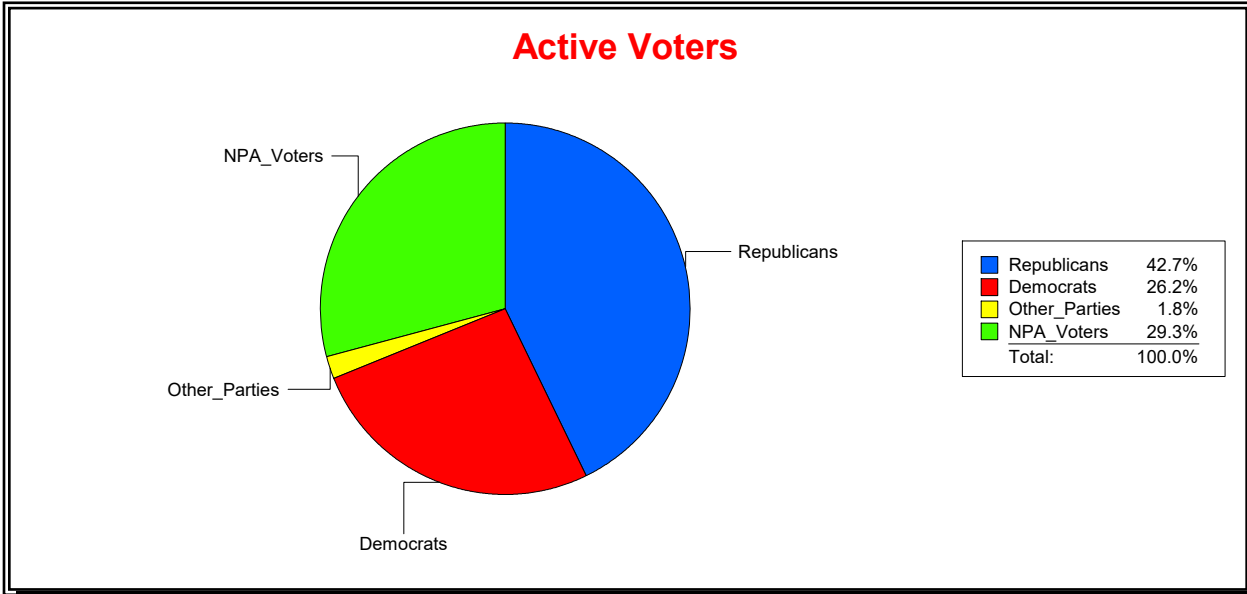

Ron Turner

Supervisor of Elections

Sarasota County, FL

Date 8/2/2021

Time 08:41 AM

Graphs of District Registration

Active Registered Voters

Inactive Voters

District	Total	Dems	Reps	NonP	Other	Total	Dems	Reps	NonP	Other
CNTY COMM DIST 5	64,509	16,907	27,539	18,881	1,182	2,123	582	764	765	12