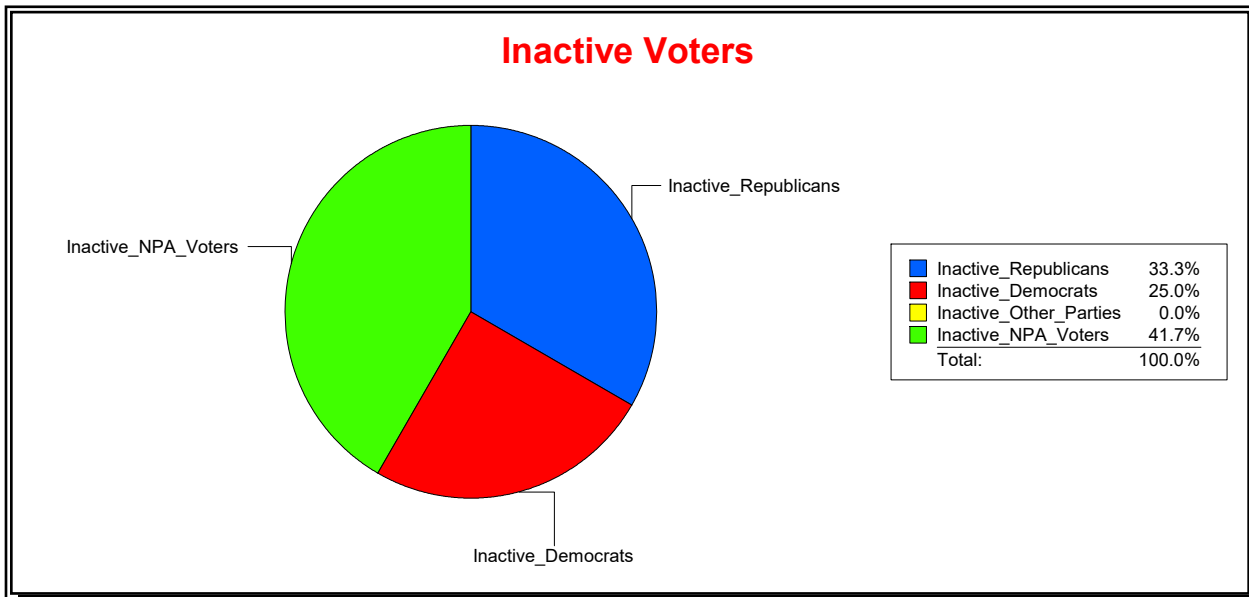

Ron Turner

Supervisor of Elections

Sarasota County, FL

Date 8/2/2021

Time 08:41 AM

Graphs of District Registration

Active Registered Voters

Inactive Voters

District	Total	Dems	Reps	NonP	Other	Total	Dems	Reps	NonP	Other
WOODLANDS CDD	1,386	321	665	371	29	12	3	4	5	0