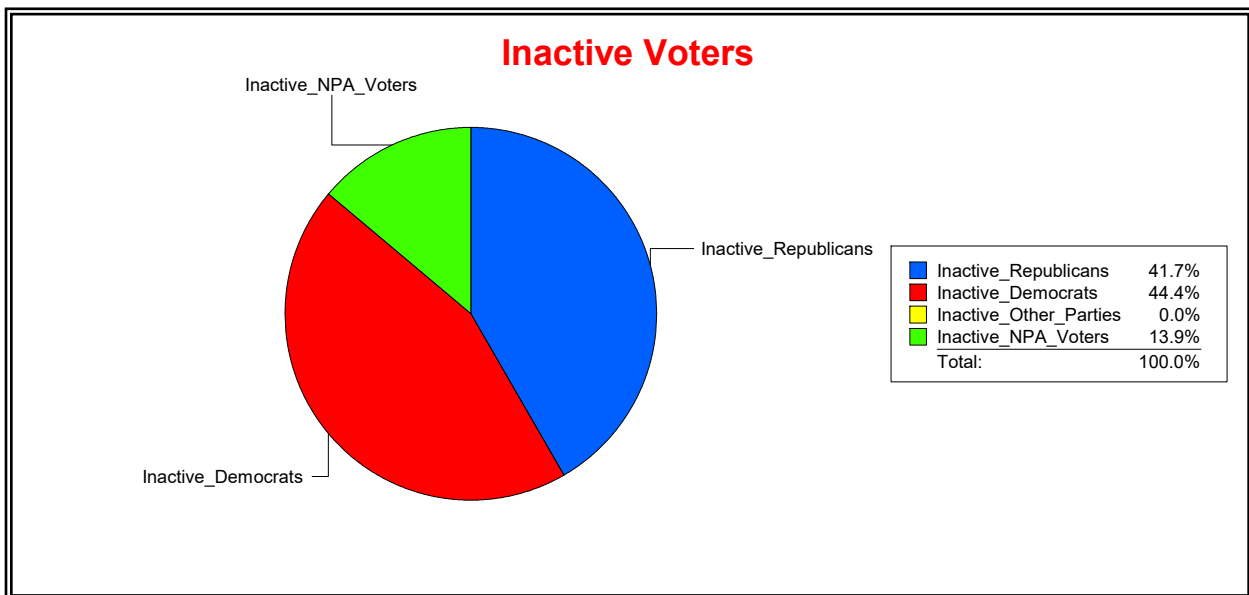

Date 8/2/2021

Time 08:41 AM

Graphs of District Registration

Active Registered Voters

Inactive Voters

District	Total	Dems	Reps	NonP	Other	Total	Dems	Reps	NonP	Other
VENETIAN CDD	1,963	505	976	452	30	36	16	15	5	0