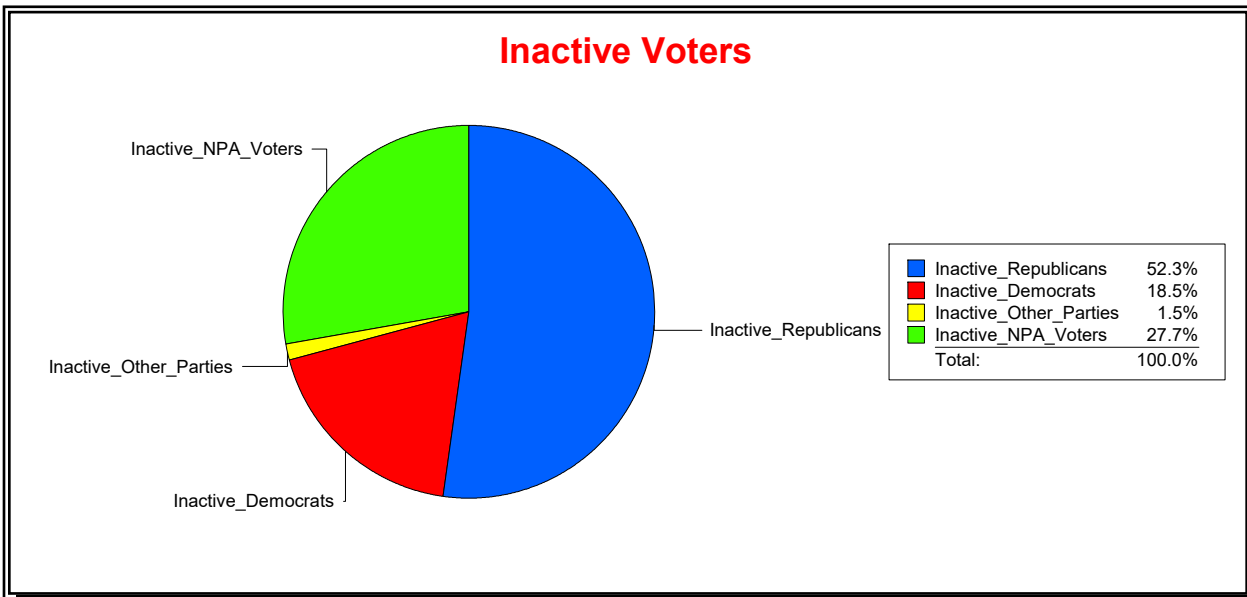

Ron Turner

Supervisor of Elections

Sarasota County, FL

Date 8/2/2021

Time 08:41 AM

Graphs of District Registration

Active Registered Voters

Inactive Voters

<u>District</u>	<u>Total</u>	<u>Dems</u>	<u>Reps</u>	<u>NonP</u>	<u>Other</u>	<u>Total</u>	<u>Dems</u>	<u>Reps</u>	<u>NonP</u>	<u>Other</u>
WEST VILLAGES CDD	6,825	1,625	3,372	1,690	138	65	12	34	18	1