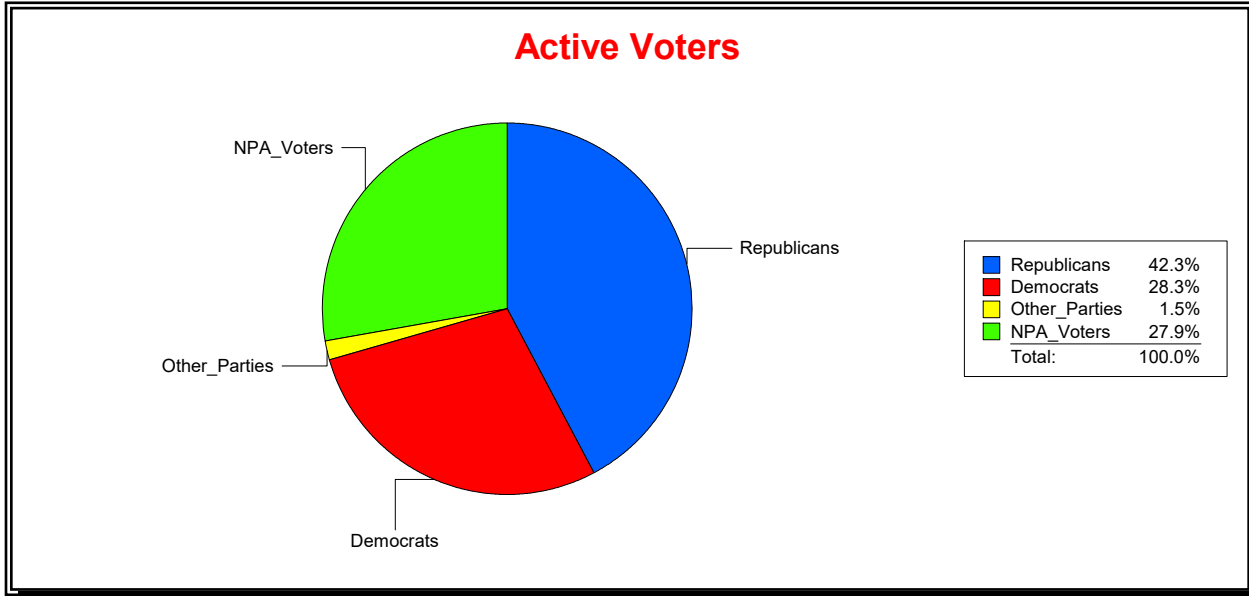

Ron Turner

Supervisor of Elections

Sarasota County, FL

Date 8/2/2021

Time 08:41 AM

Graphs of District Registration

Active Registered Voters

Inactive Voters

District	Total	Dems	Reps	NonP	Other	Total	Dems	Reps	NonP	Other
NORTH PORT DIST 4	9,241	2,616	3,908	2,577	140	356	108	131	116	1