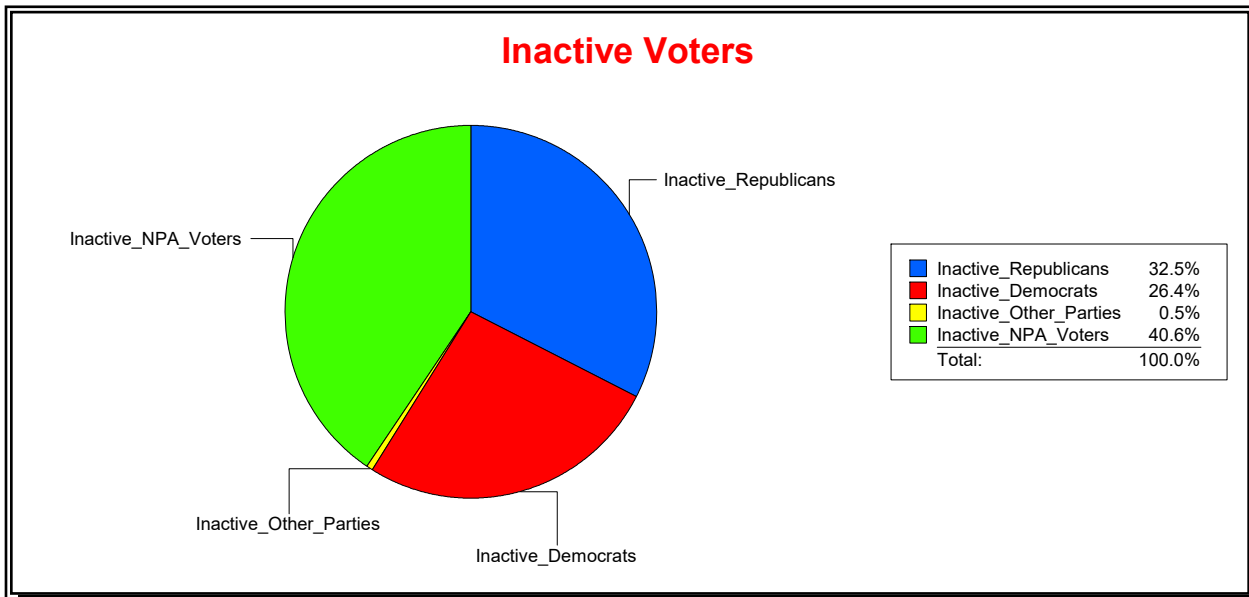

Ron Turner

Supervisor of Elections

Sarasota County, FL

Date 8/2/2021

Time 08:41 AM

Graphs of District Registration

District	Active Registered Voters					Inactive Voters				
	Total	Dems	Reps	NonP	Other	Total	Dems	Reps	NonP	Other
NORTH PORT 3	10,373	2,698	4,136	3,325	214	394	104	128	160	2