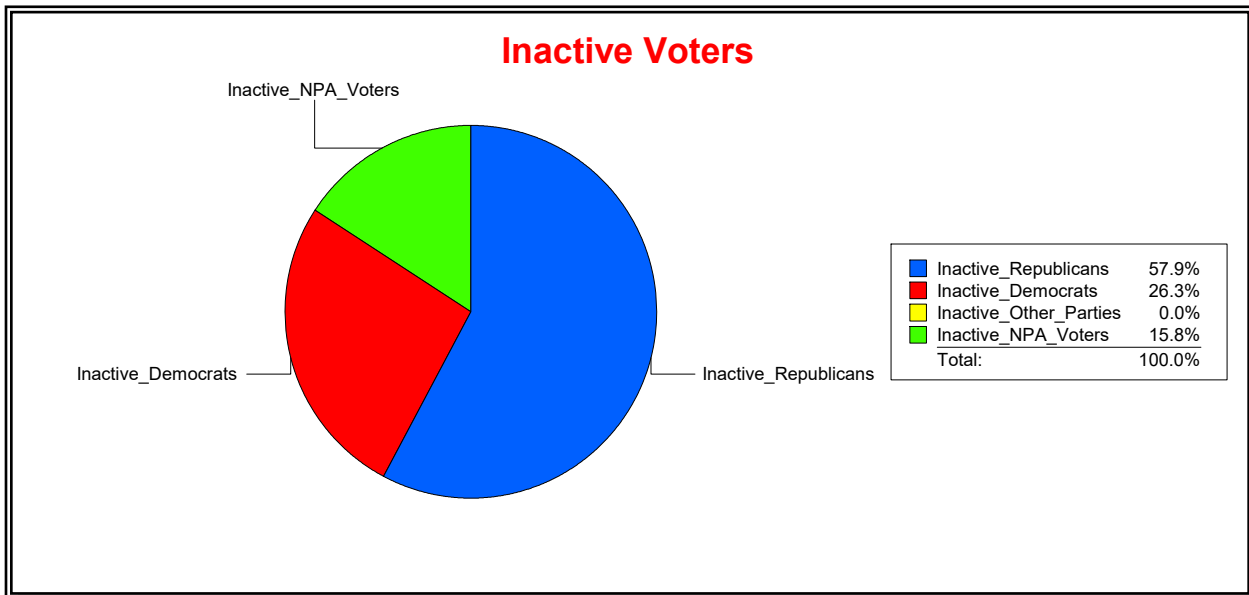

Ron Turner

Supervisor of Elections

Sarasota County, FL

Date 8/2/2021

Time 08:41 AM

Graphs of District Registration

Active Registered Voters

Inactive Voters

District	Total	Dems	Reps	NonP	Other	Total	Dems	Reps	NonP	Other
LONGBOAT KEY BEACH B	2,926	854	1,418	612	42	38	10	22	6	0