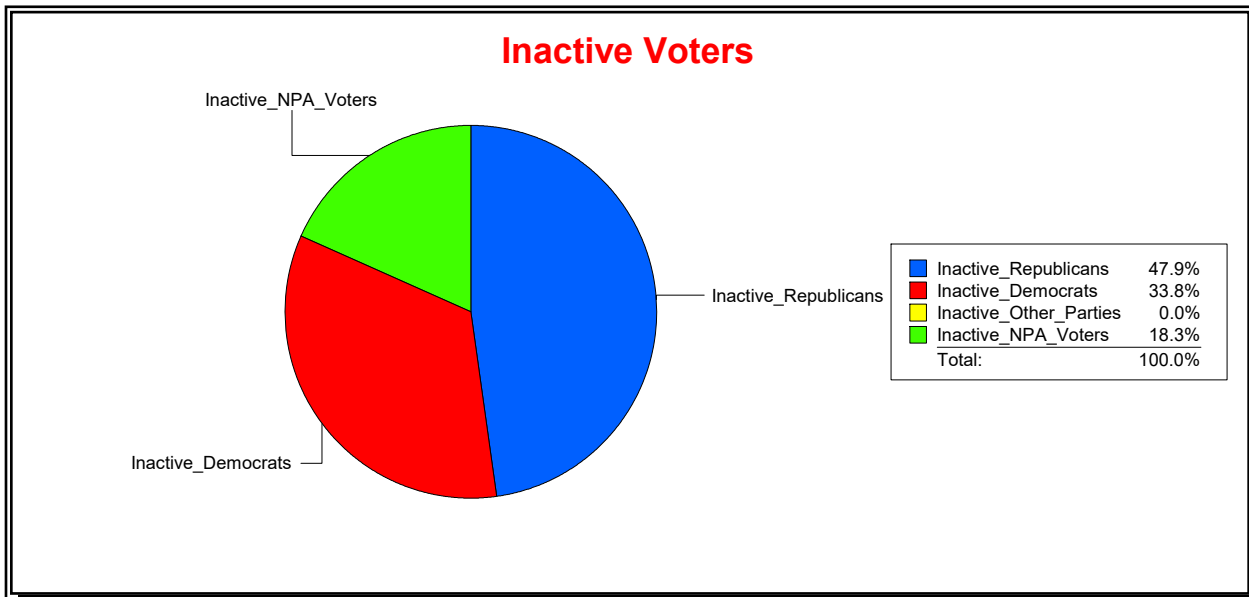

Ron Turner

Supervisor of Elections

Sarasota County, FL

Date 8/2/2021

Time 08:41 AM

Graphs of District Registration

Active Registered Voters

Inactive Voters

District	Total	Dems	Reps	NonP	Other	Total	Dems	Reps	NonP	Other
LONGBOAT KEY	4,840	1,405	2,347	1,005	83	71	24	34	13	0