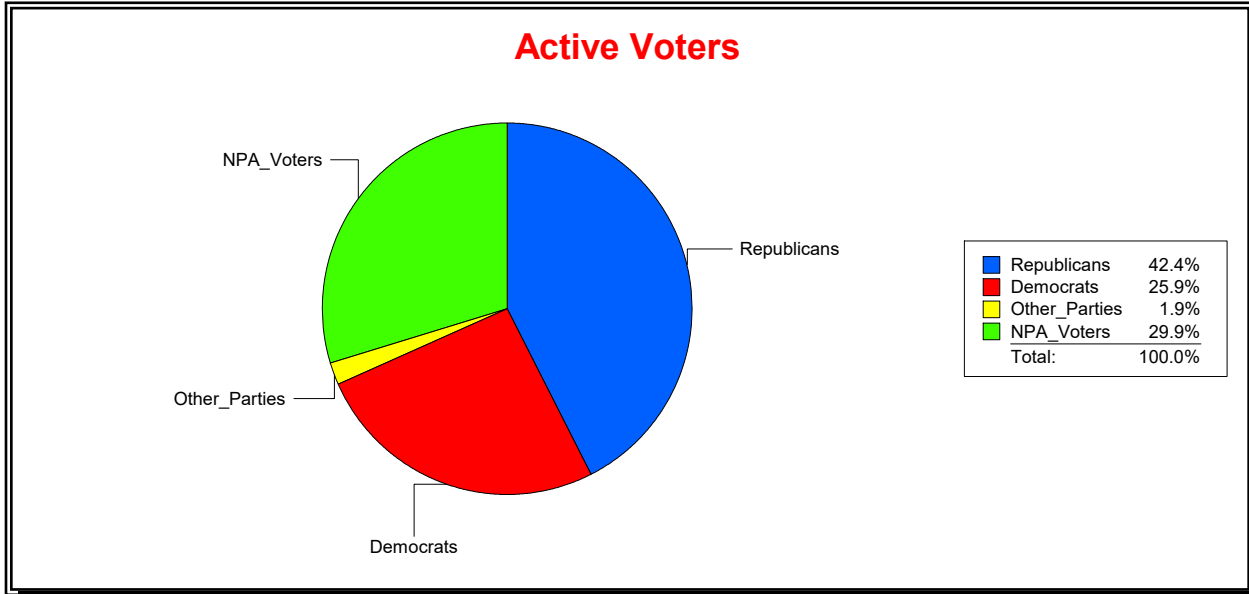

Ron Turner

Supervisor of Elections

Sarasota County, FL

Date 8/2/2021

Time 08:41 AM

Graphs of District Registration

Active Registered Voters

Inactive Voters

<u>District</u>	<u>Total</u>	<u>Dems</u>	<u>Reps</u>	<u>NonP</u>	<u>Other</u>	<u>Total</u>	<u>Dems</u>	<u>Reps</u>	<u>NonP</u>	<u>Other</u>
NORTH PORT 1	10,371	2,681	4,395	3,096	199	312	69	119	121	3