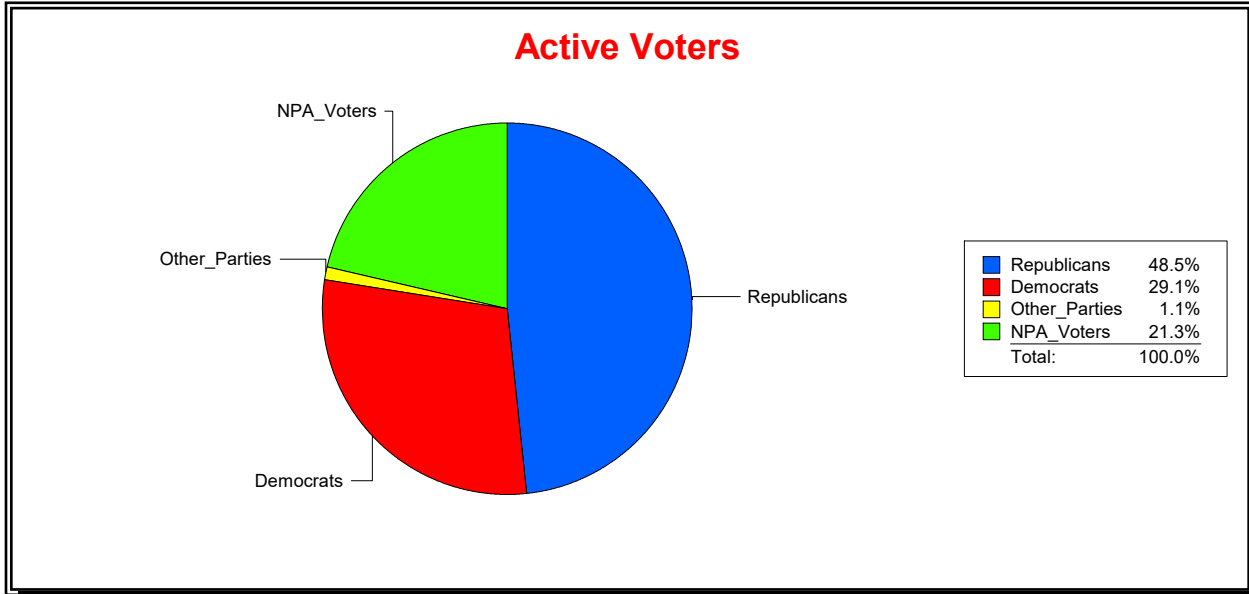

Ron Turner

Supervisor of Elections

Sarasota County, FL

Date 8/2/2021

Time 08:41 AM

Graphs of District Registration

Active Registered Voters

Inactive Voters

District	Total	Dems	Reps	NonP	Other	Total	Dems	Reps	NonP	Other
LONGBOAT KEY 3	1,504	438	729	320	17	18	9	9	0	0