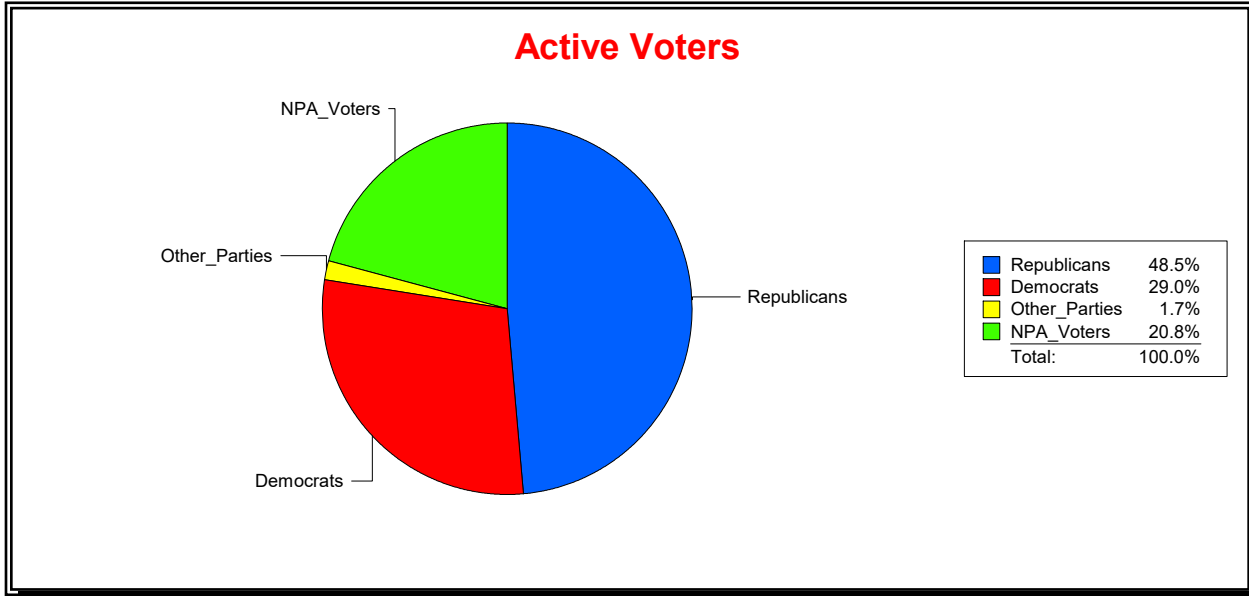

Ron Turner

Supervisor of Elections

Sarasota County, FL

Date 8/2/2021

Time 08:41 AM

Graphs of District Registration

Active Registered Voters

Inactive Voters

District	Total	Dems	Reps	NonP	Other	Total	Dems	Reps	NonP	Other
LONGBOAT KEY DIST	4,840	1,405	2,347	1,005	83	71	24	34	13	0