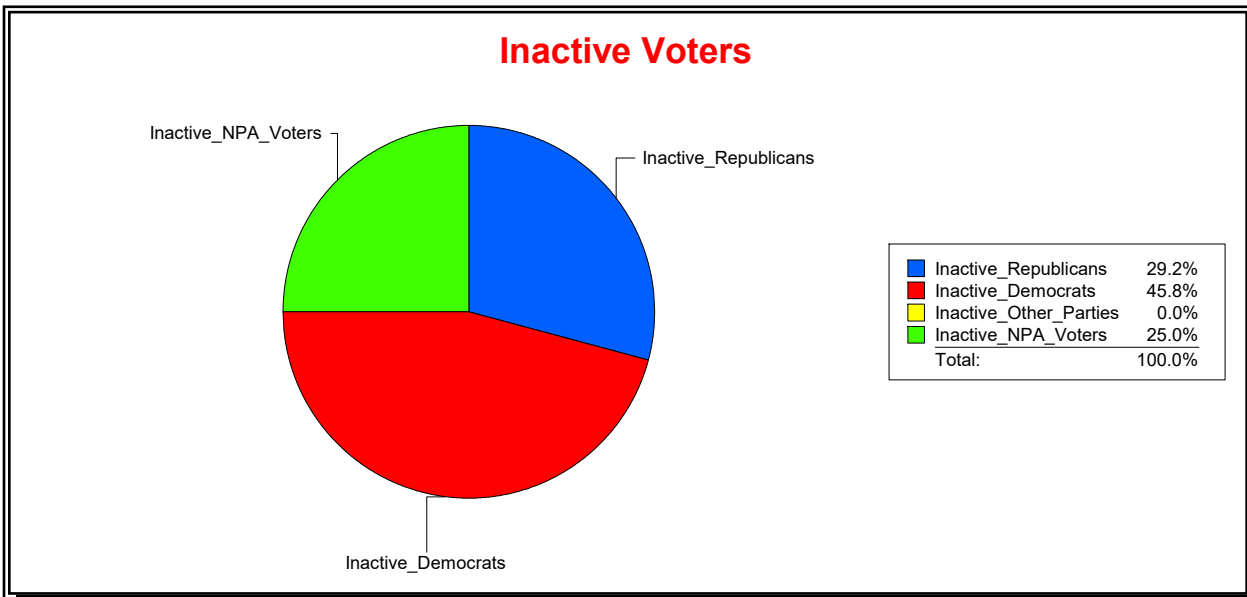

Ron Turner

Supervisor of Elections

Sarasota County, FL

Date 8/2/2021

Time 08:41 AM

Graphs of District Registration

Active Registered Voters

Inactive Voters

District	Total	Dems	Reps	NonP	Other	Total	Dems	Reps	NonP	Other
HLDY PK PK & REC DIST	613	207	232	168	6	24	11	7	6	0