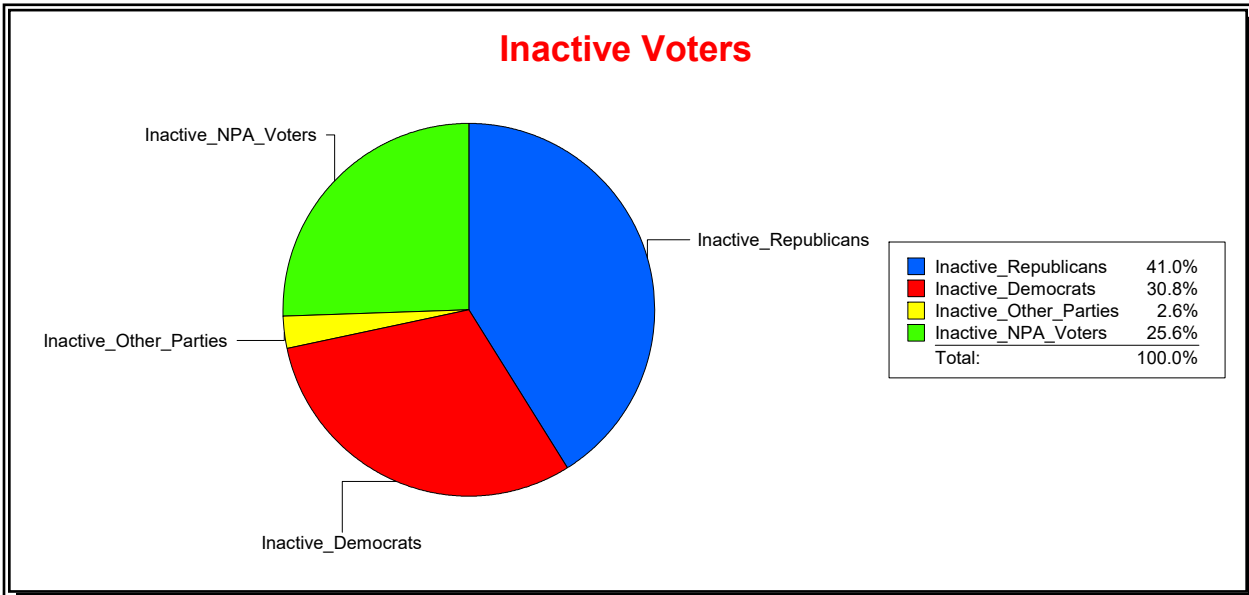

Ron Turner

Supervisor of Elections

Sarasota County, FL

Date 8/2/2021

Time 08:41 AM

Graphs of District Registration

Active Registered Voters

Inactive Voters

District	Total	Dems	Reps	NonP	Other	Total	Dems	Reps	NonP	Other
LAKESIDE PLANT CDD	919	240	414	248	17	39	12	16	10	1