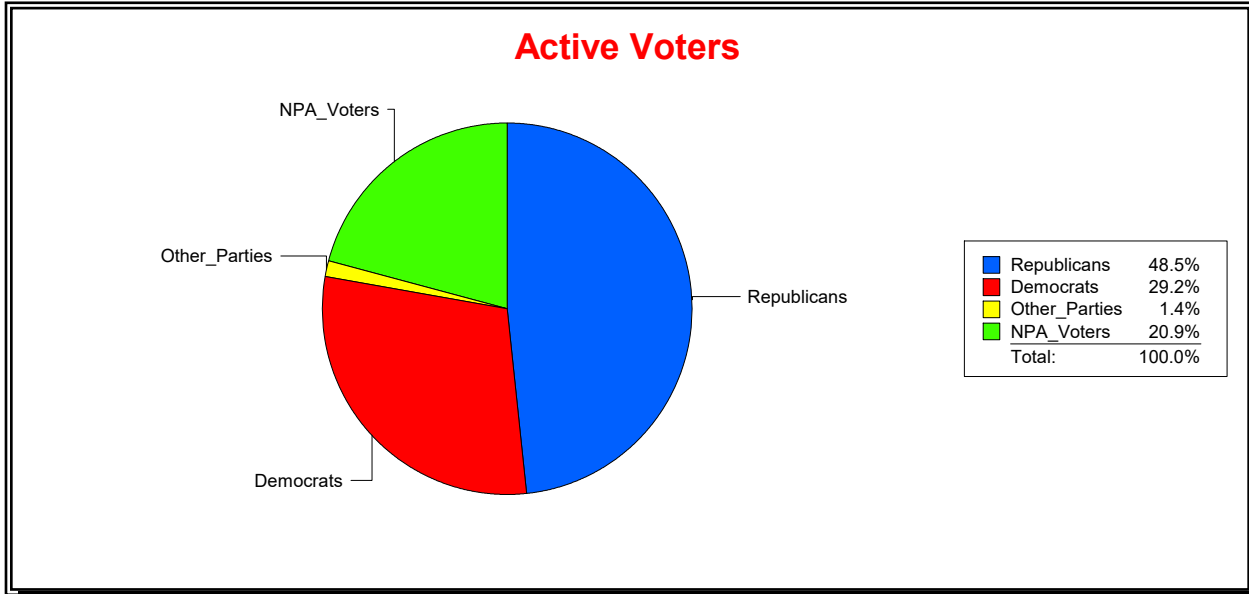

Ron Turner

Supervisor of Elections

Sarasota County, FL

Date 8/2/2021

Time 08:41 AM

Graphs of District Registration

Active Registered Voters

Inactive Voters

District	Total	Dems	Reps	NonP	Other	Total	Dems	Reps	NonP	Other
LONGBOAT KEY BEACH B	2,926	854	1,418	612	42	38	10	22	6	0