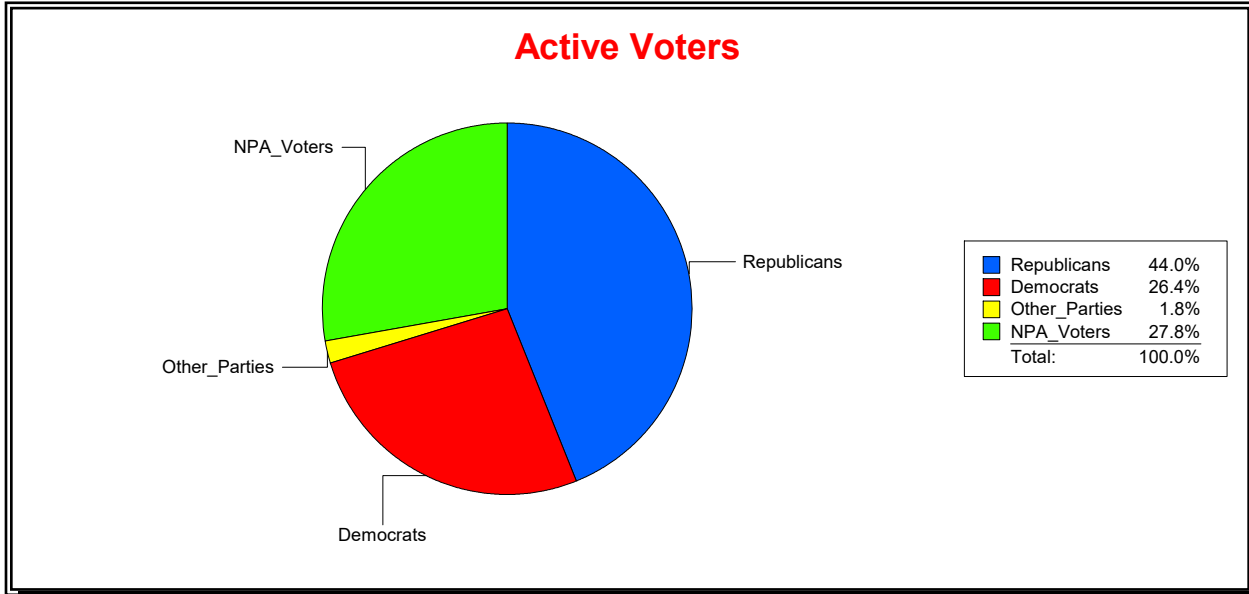

Ron Turner

Supervisor of Elections

Sarasota County, FL

Date 8/2/2021

Time 08:41 AM

Graphs of District Registration

Active Registered Voters

Inactive Voters

District	Total	Dems	Reps	NonP	Other	Total	Dems	Reps	NonP	Other
HOSPITAL BOARD SOUTH	124,997	32,964	55,018	34,806	2,209	3,747	1,030	1,460	1,234	23