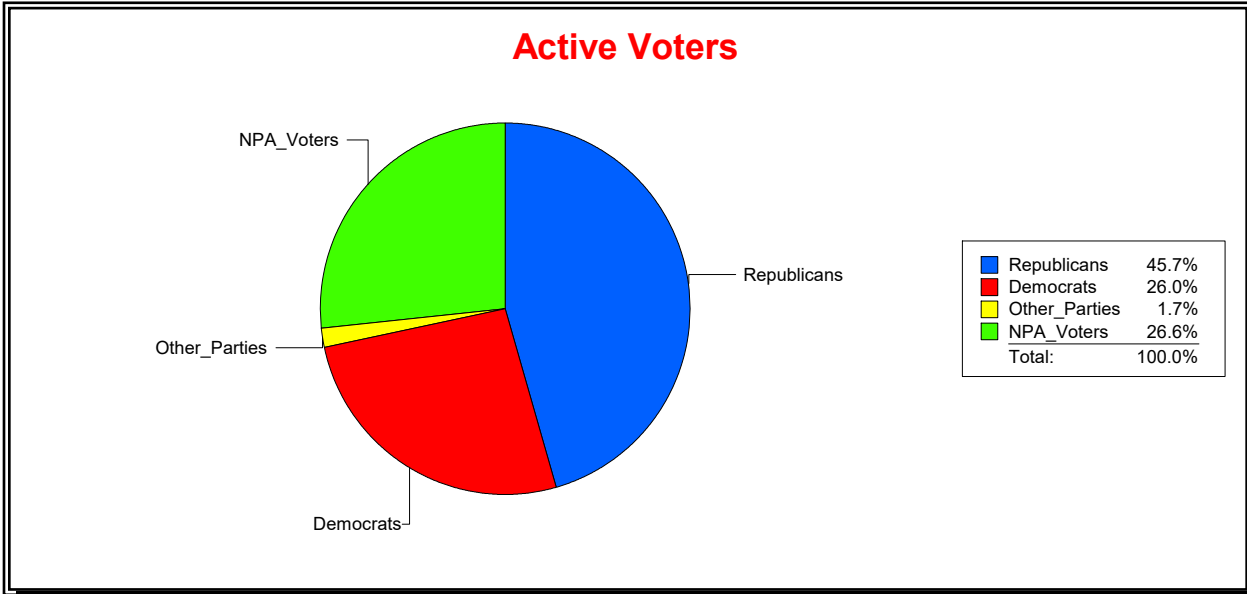

**Active Registered Voters**

**Inactive Voters**

District	Total	Dems	Reps	NonP	Other	Total	Dems	Reps	NonP	Other
<b>ENGLEWOOD FIRE DIST</b>	13,902	3,616	6,347	3,703	236	304	89	112	100	3

**Ron Turner**

Supervisor of Elections