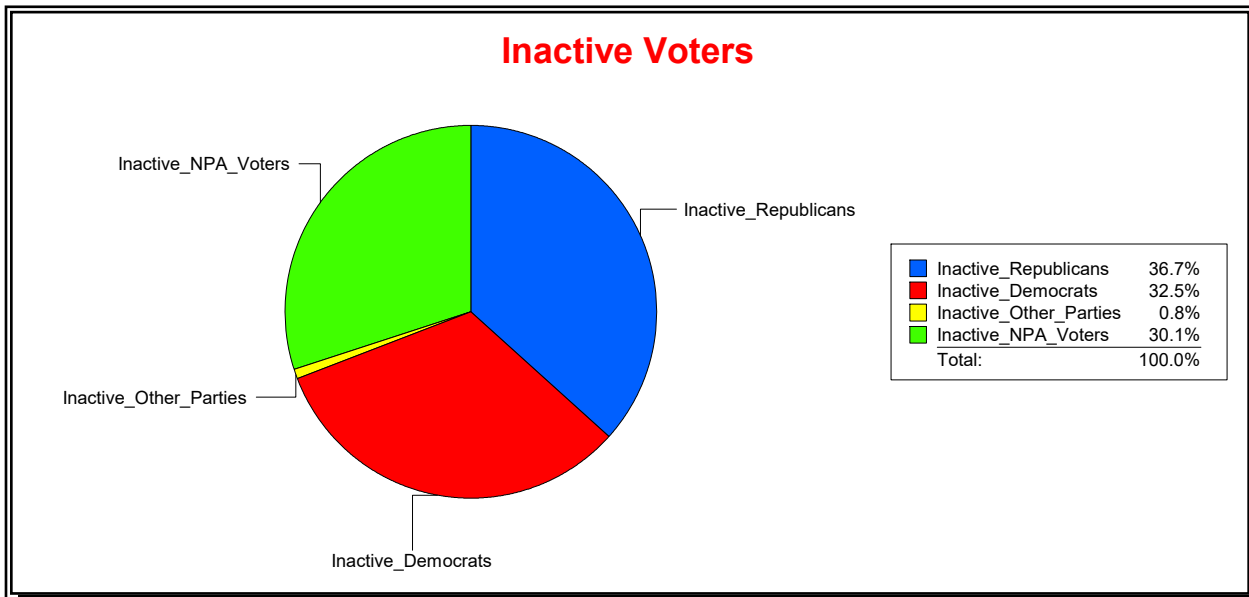

Ron Turner

Supervisor of Elections

Sarasota County, FL

Date 8/2/2021

Time 08:41 AM

Graphs of District Registration

Active Registered Voters

Inactive Voters

District	Total	Dems	Reps	NonP	Other	Total	Dems	Reps	NonP	Other
STATE HOUSE DIST 72	135,274	44,778	54,841	33,102	2,553	3,516	1,141	1,289	1,057	29