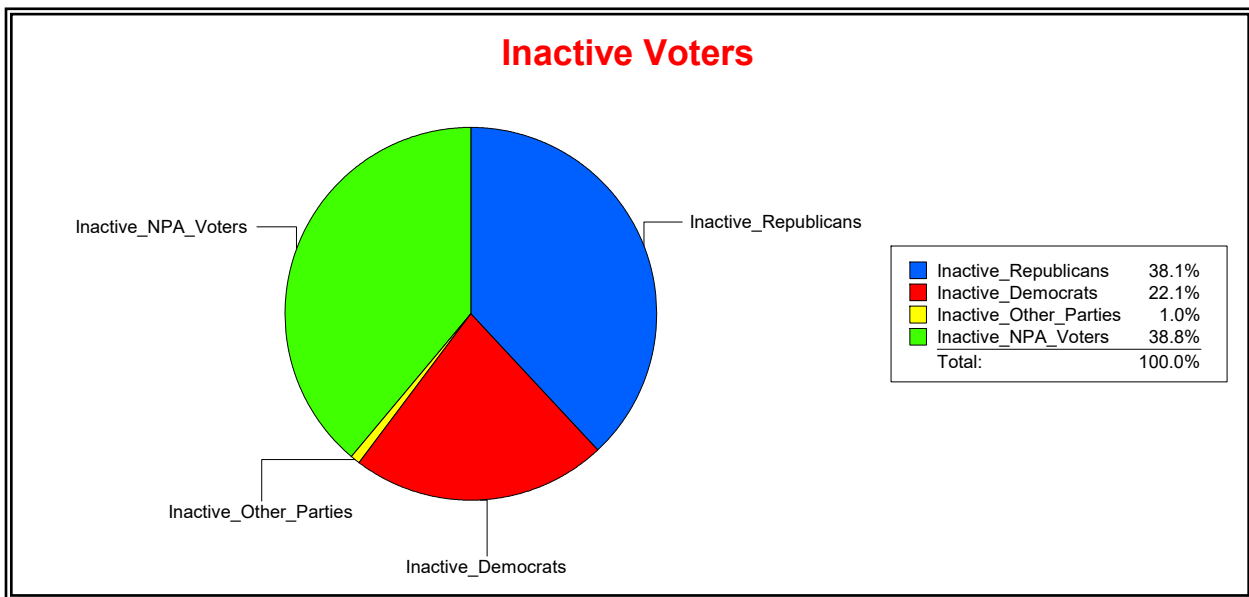

Ron Turner

Supervisor of Elections

Sarasota County, FL

Date 8/2/2021

Time 08:41 AM

Graphs of District Registration

Active Registered Voters

Inactive Voters

<u>District</u>	<u>Total</u>	<u>Dems</u>	<u>Reps</u>	<u>NonP</u>	<u>Other</u>	<u>Total</u>	<u>Dems</u>	<u>Reps</u>	<u>NonP</u>	<u>Other</u>
NORTH PORT DIST 1	10,371	2,681	4,395	3,096	199	312	69	119	121	3