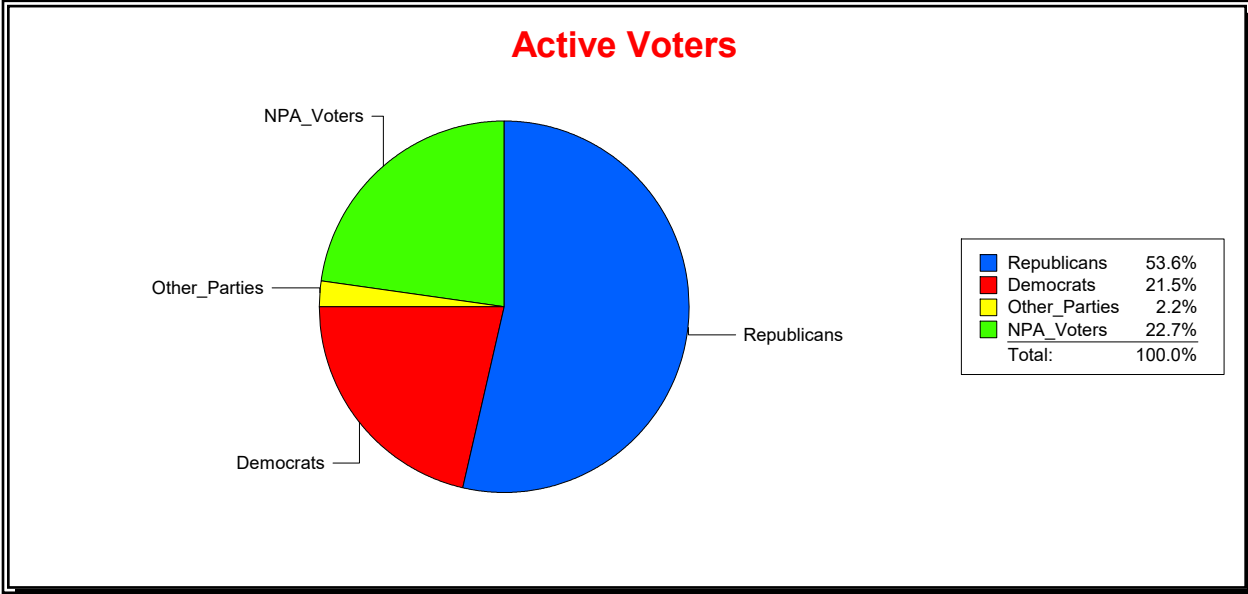

Ron Turner

Supervisor of Elections

Sarasota County, FL

Date 8/2/2021

Time 08:41 AM

Graphs of District Registration

Active Registered Voters

Inactive Voters

District	Total	Dems	Reps	NonP	Other	Total	Dems	Reps	NonP	Other
TOSCANA ISLES CDD	670	144	359	152	15	1	0	0	1	0