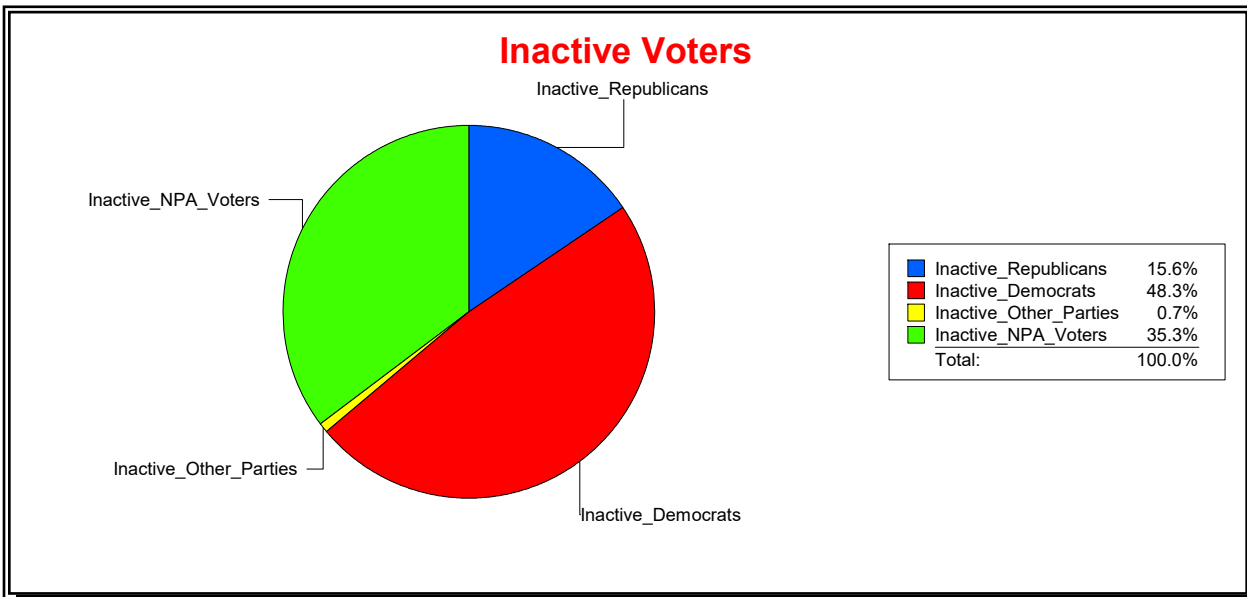

Ron Turner

Supervisor of Elections

Sarasota County, FL

Date 8/2/2021

Time 08:41 AM

Graphs of District Registration

Active Registered Voters

Inactive Voters

<u>District</u>	<u>Total</u>	<u>Dems</u>	<u>Reps</u>	<u>NonP</u>	<u>Other</u>	<u>Total</u>	<u>Dems</u>	<u>Reps</u>	<u>NonP</u>	<u>Other</u>
SARASOTA DIST 1	11,809	6,383	2,219	2,983	224	422	204	66	149	3