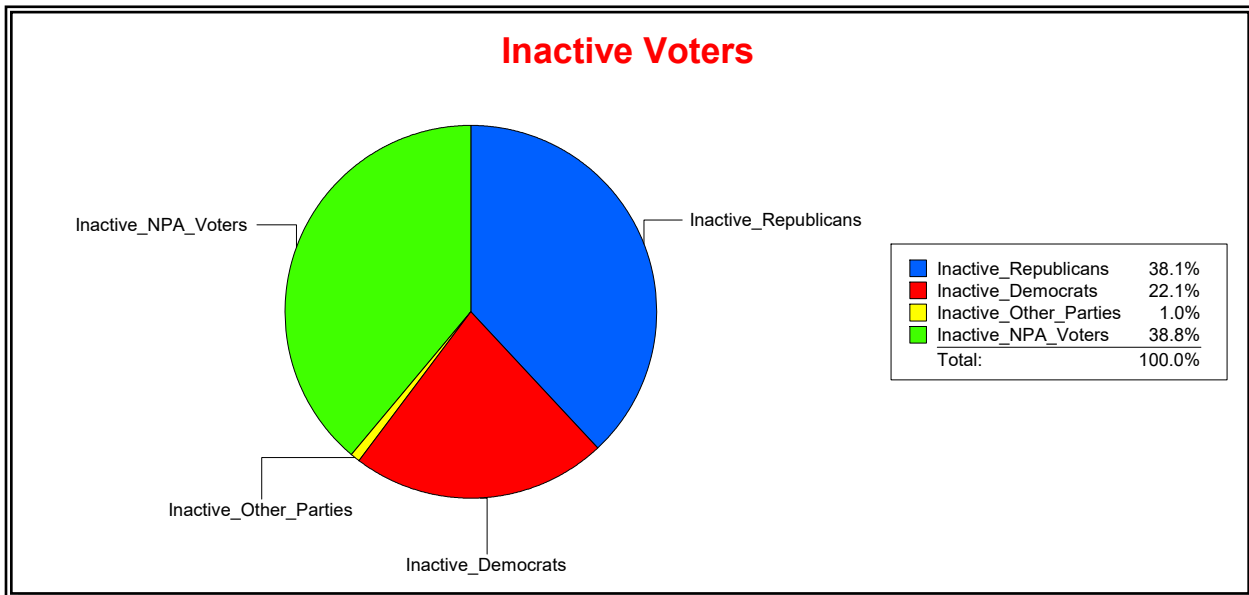

Ron Turner

Supervisor of Elections

Sarasota County, FL

Date 8/2/2021

Time 08:41 AM

Graphs of District Registration

Active Registered Voters

Inactive Voters

<u>District</u>	<u>Total</u>	<u>Dems</u>	<u>Reps</u>	<u>NonP</u>	<u>Other</u>	<u>Total</u>	<u>Dems</u>	<u>Reps</u>	<u>NonP</u>	<u>Other</u>
NORTH PORT 1	10,371	2,681	4,395	3,096	199	312	69	119	121	3