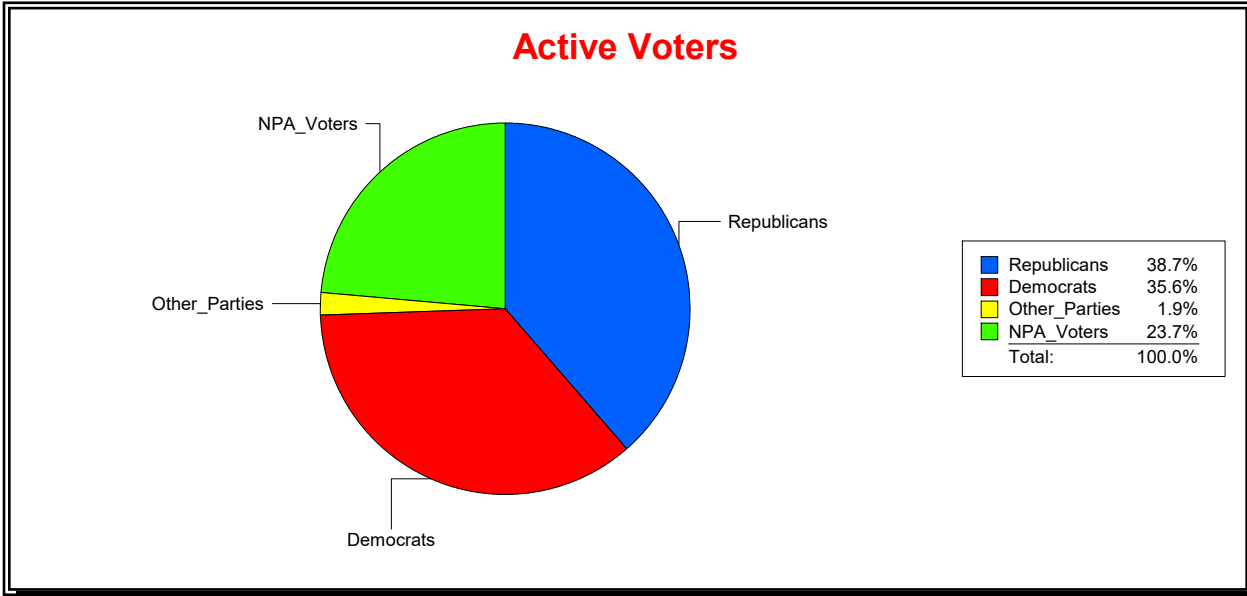

District	Total	Dems	Reps	NonP	Other	Total	Dems	Reps	NonP	Other
<b>HOSPITAL BOARD NORTH</b>	107,557	38,302	41,669	25,516	2,070	2,780	970	957	831	22

Ron Turner

Supervisor of Elections

Sarasota County, FL

Date 8/2/2021