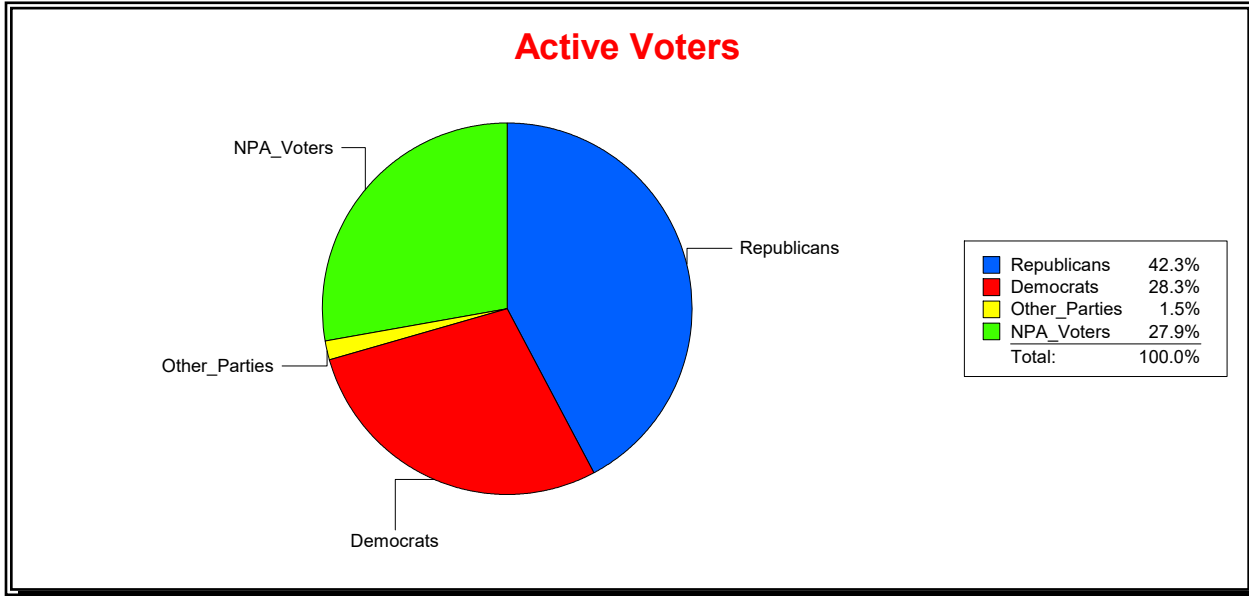

Ron Turner

Supervisor of Elections

Sarasota County, FL

Date 8/2/2021

Time 08:41 AM

Graphs of District Registration

Active Registered Voters

Inactive Voters

District	Total	Dems	Reps	NonP	Other	Total	Dems	Reps	NonP	Other
NORTH PORT 4	9,241	2,616	3,908	2,577	140	356	108	131	116	1