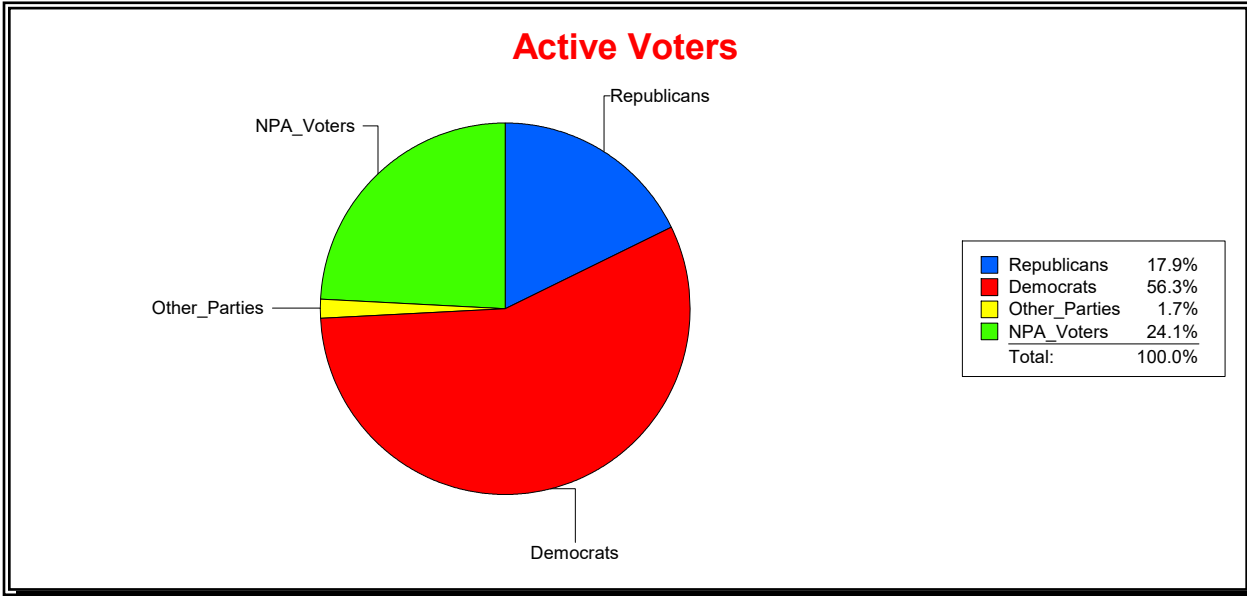

Ron Turner

Supervisor of Elections

Sarasota County, FL

Date 8/2/2021

Time 08:41 AM

Graphs of District Registration

Active Registered Voters

Inactive Voters

<u>District</u>	<u>Total</u>	<u>Dems</u>	<u>Reps</u>	<u>NonP</u>	<u>Other</u>	<u>Total</u>	<u>Dems</u>	<u>Reps</u>	<u>NonP</u>	<u>Other</u>
STATE HOUSE DIST 70	12,844	7,230	2,301	3,101	212	424	214	68	139	3