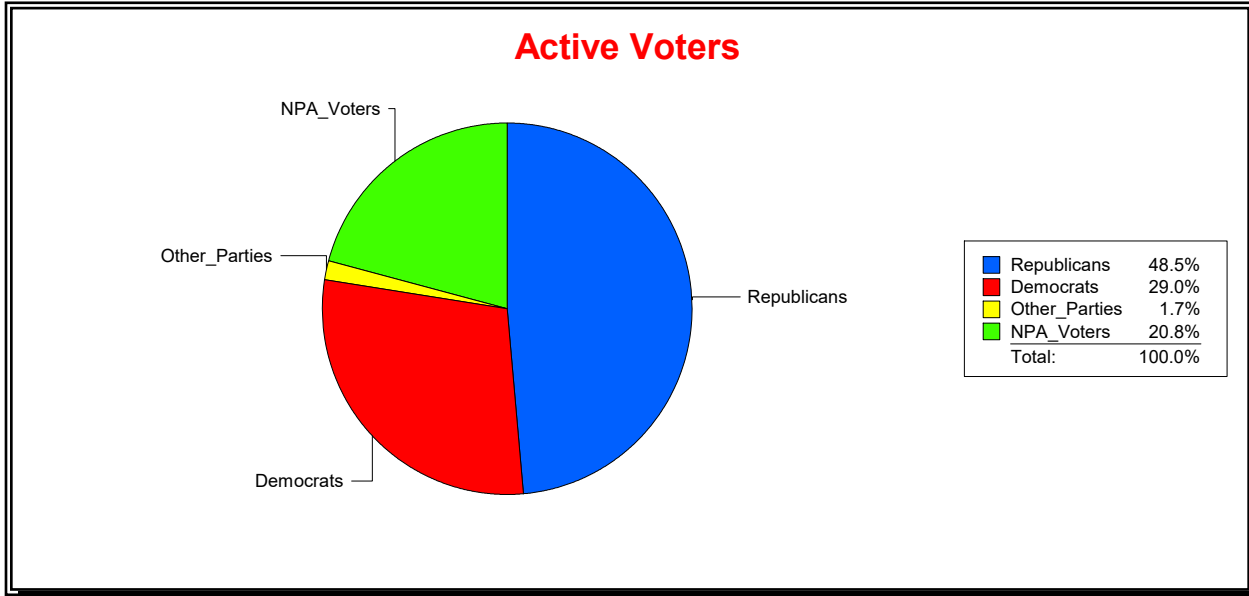

Ron Turner

Supervisor of Elections

Sarasota County, FL

Date 8/2/2021

Time 08:41 AM

Graphs of District Registration

Active Registered Voters

Inactive Voters

District	Total	Dems	Reps	NonP	Other	Total	Dems	Reps	NonP	Other
LONGBOAT KEY	4,840	1,405	2,347	1,005	83	71	24	34	13	0