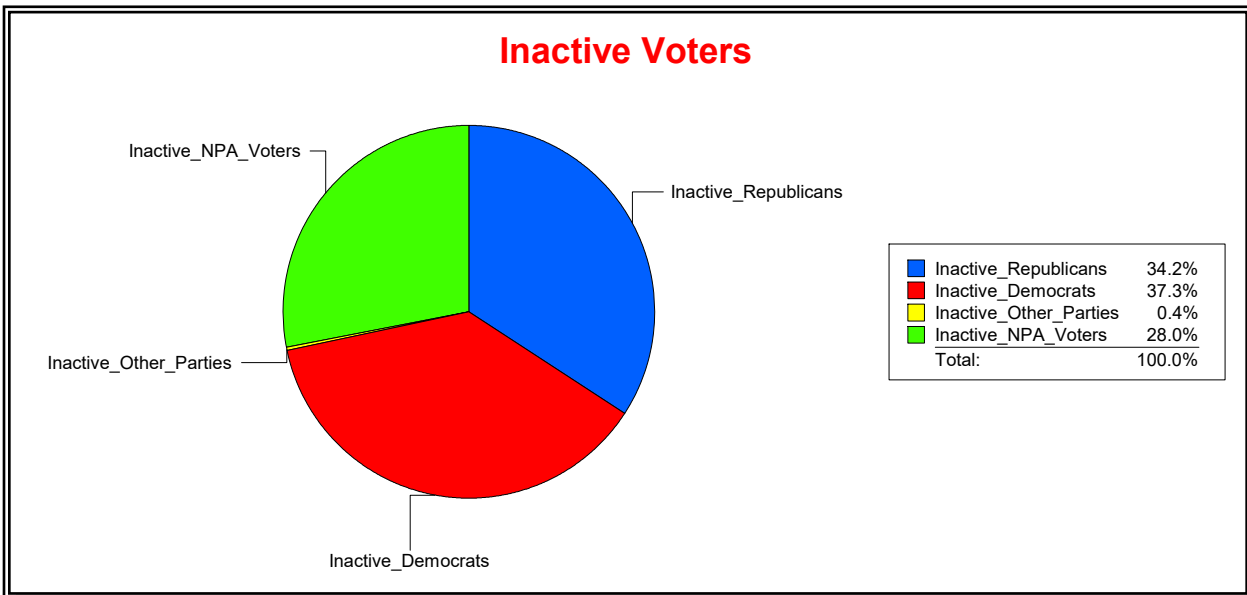

Ron Turner

Supervisor of Elections

Sarasota County, FL

Date 8/2/2021

Time 08:41 AM

Graphs of District Registration

Active Registered Voters

Inactive Voters

District	Total	Dems	Reps	NonP	Other	Total	Dems	Reps	NonP	Other
SARASOTA DIST 2	17,507	6,720	6,527	3,901	359	482	180	165	135	2