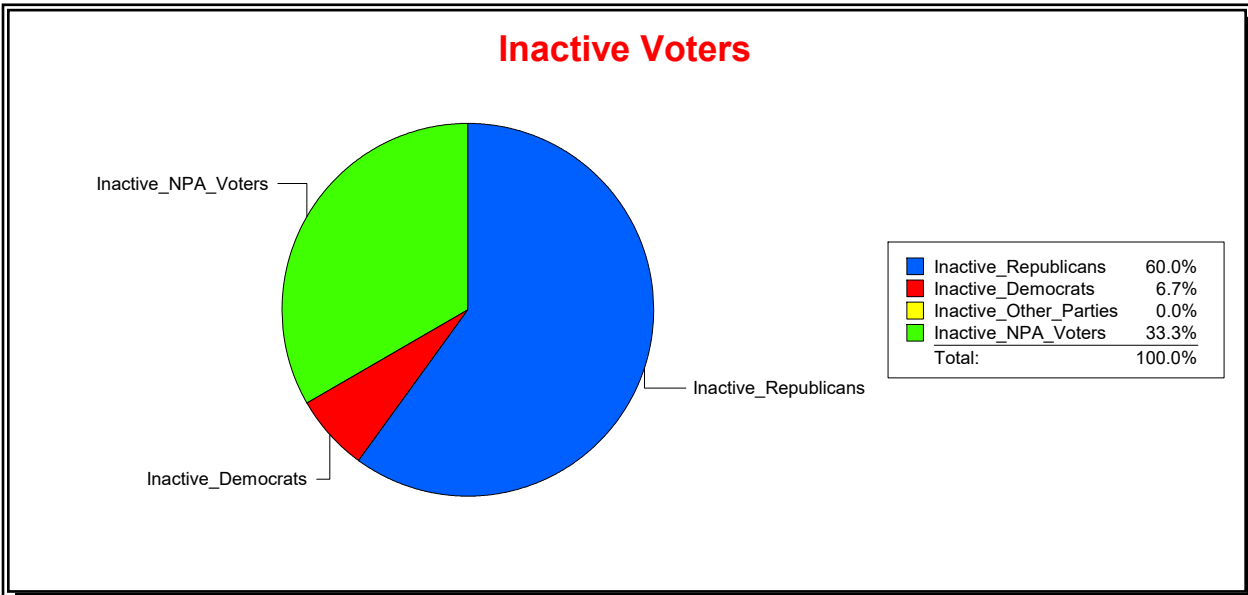

Ron Turner

Supervisor of Elections

Sarasota County, FL

Date 8/2/2021

Time 08:41 AM

Graphs of District Registration

Active Registered Voters

Inactive Voters

<u>District</u>	<u>Total</u>	<u>Dems</u>	<u>Reps</u>	<u>NonP</u>	<u>Other</u>	<u>Total</u>	<u>Dems</u>	<u>Reps</u>	<u>NonP</u>	<u>Other</u>
GOLDEN GATE POINT	415	116	195	97	7	15	1	9	5	0