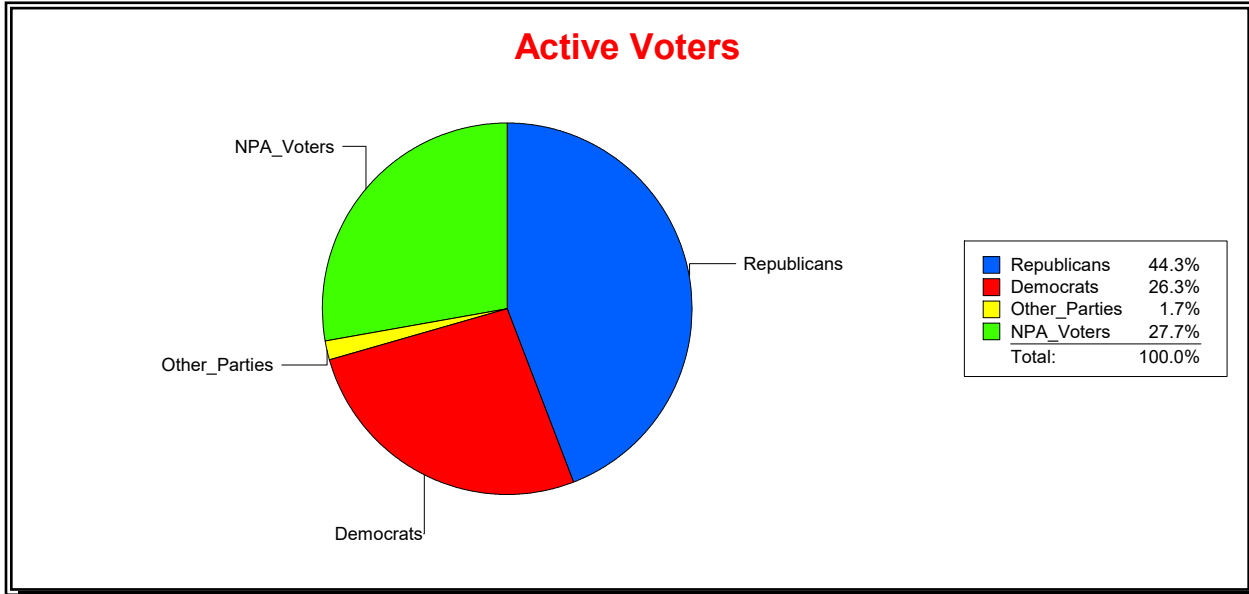

Ron Turner

Supervisor of Elections

Sarasota County, FL

Date 8/2/2021

Time 08:41 AM

Graphs of District Registration

Active Registered Voters

Inactive Voters

<u>District</u>	<u>Total</u>	<u>Dems</u>	<u>Reps</u>	<u>NonP</u>	<u>Other</u>	<u>Total</u>	<u>Dems</u>	<u>Reps</u>	<u>NonP</u>	<u>Other</u>
SCHOOL DIST 3	75,664	19,865	33,515	20,975	1,309	2,357	630	906	812	9