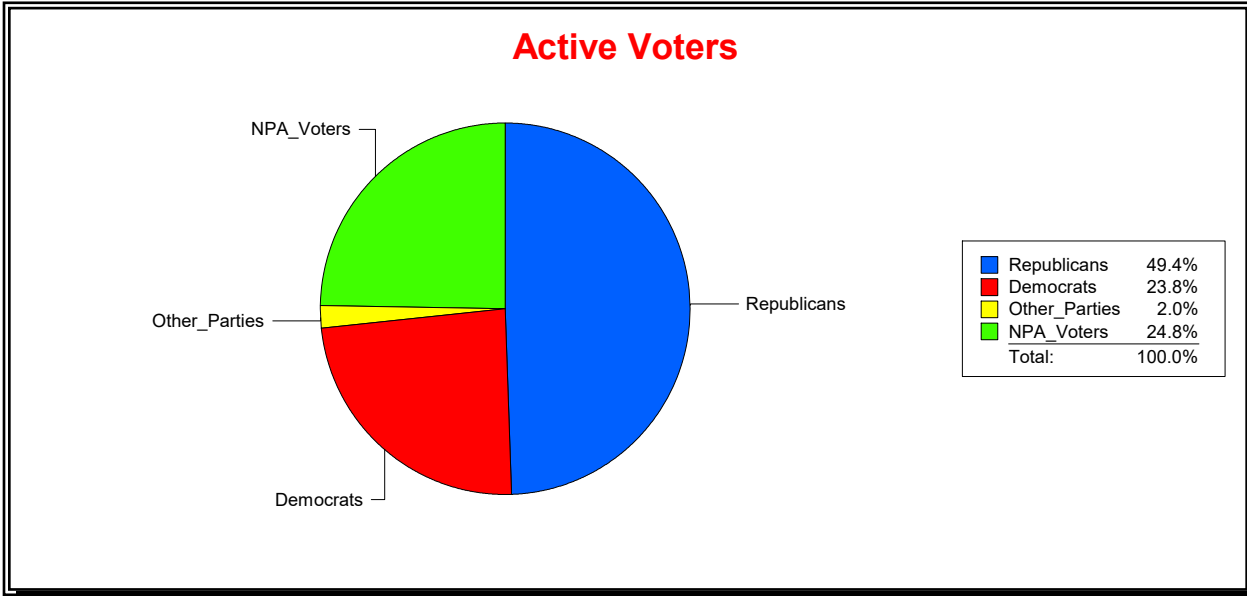

Ron Turner

Supervisor of Elections

Sarasota County, FL

Date 8/2/2021

Time 08:41 AM

Graphs of District Registration

Active Registered Voters

Inactive Voters

<u>District</u>	<u>Total</u>	<u>Dems</u>	<u>Reps</u>	<u>NonP</u>	<u>Other</u>	<u>Total</u>	<u>Dems</u>	<u>Reps</u>	<u>NonP</u>	<u>Other</u>
WEST VILLAGES CDD	6,825	1,625	3,372	1,690	138	65	12	34	18	1