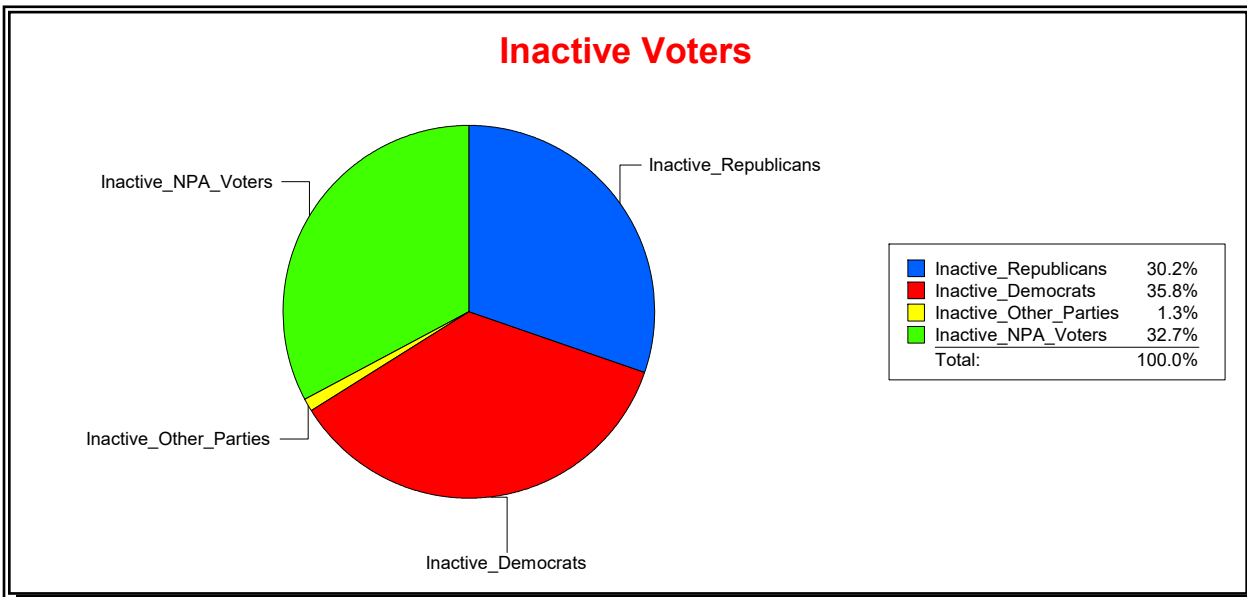

Ron Turner

Supervisor of Elections

Sarasota County, FL

Date 8/2/2021

Time 08:41 AM

Graphs of District Registration

Active Registered Voters

Inactive Voters

<u>District</u>	<u>Total</u>	<u>Dems</u>	<u>Reps</u>	<u>NonP</u>	<u>Other</u>	<u>Total</u>	<u>Dems</u>	<u>Reps</u>	<u>NonP</u>	<u>Other</u>
SARASOTA DIST 3	11,384	4,432	3,806	2,910	236	397	142	120	130	5