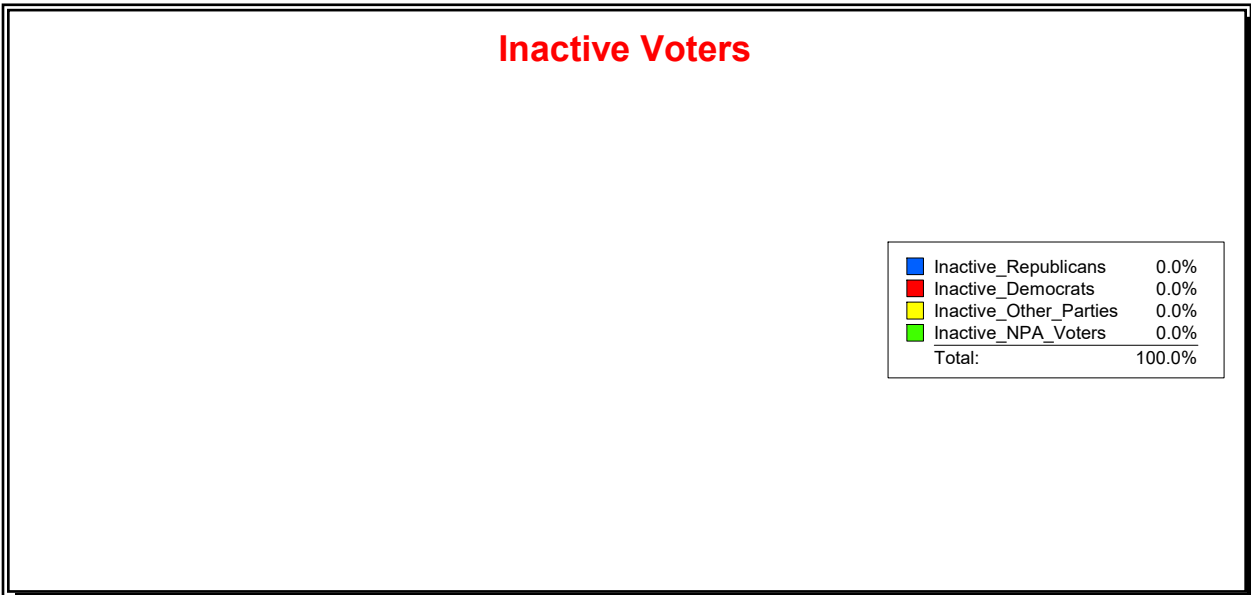

Ron Turner

Supervisor of Elections

Sarasota County, FL

Date 8/2/2021

Time 08:41 AM

Graphs of District Registration

Active Registered Voters

Inactive Voters

<u>District</u>	<u>Total</u>	<u>Dems</u>	<u>Reps</u>	<u>NonP</u>	<u>Other</u>	<u>Total</u>	<u>Dems</u>	<u>Reps</u>	<u>NonP</u>	<u>Other</u>
VENICE	0	0	0	0	0	0	0	0	0	0