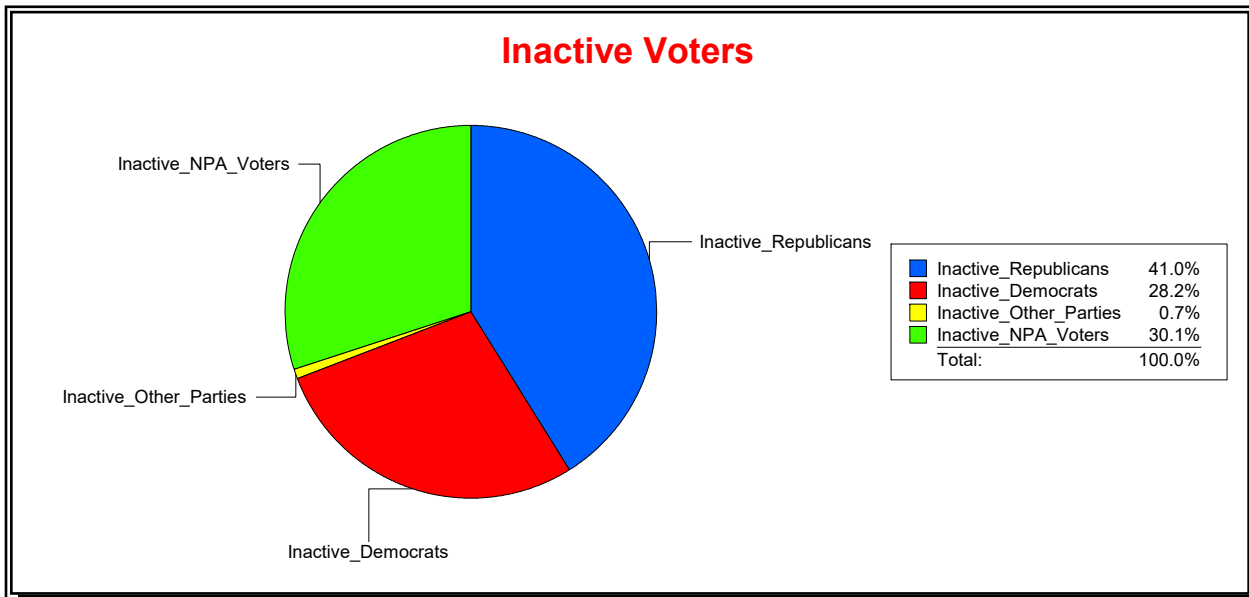

Ron Turner

Supervisor of Elections

Sarasota County, FL

Date 8/2/2021

Time 08:41 AM

Graphs of District Registration

Active Registered Voters

Inactive Voters

District	Total	Dems	Reps	NonP	Other	Total	Dems	Reps	NonP	Other
SCHOOL DIST 5	75,479	20,062	33,723	20,405	1,289	2,103	592	863	633	15