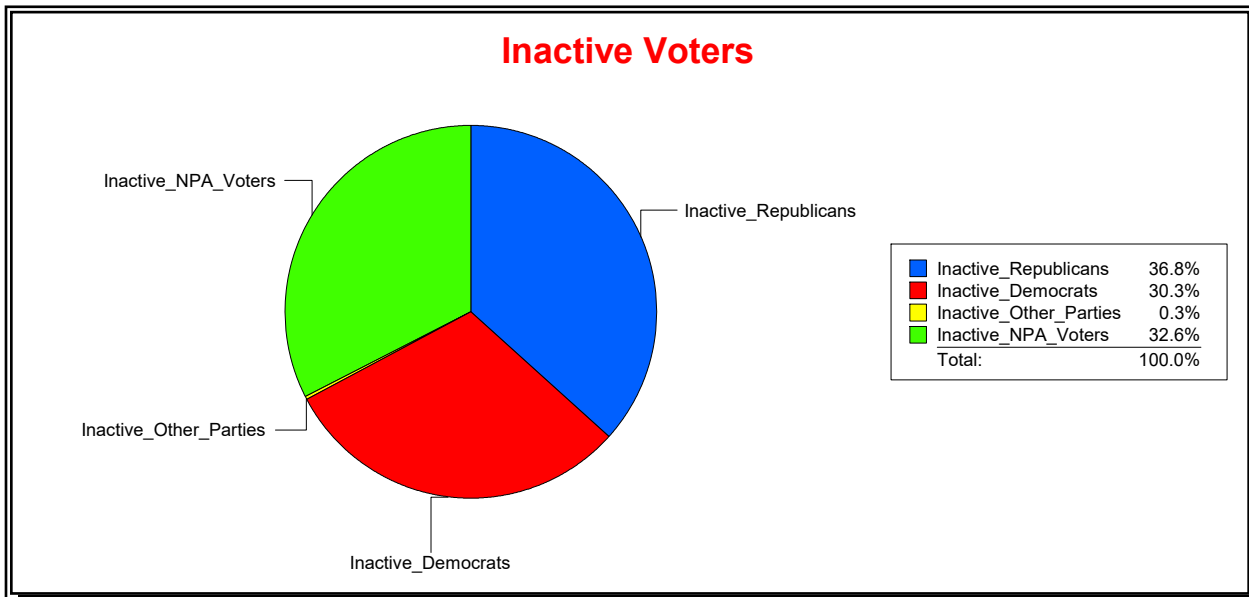

Ron Turner

Supervisor of Elections

Sarasota County, FL

Date 8/2/2021

Time 08:41 AM

Graphs of District Registration

Active Registered Voters

Inactive Voters

District	Total	Dems	Reps	NonP	Other	Total	Dems	Reps	NonP	Other
NORTH PORT 4	9,241	2,616	3,908	2,577	140	356	108	131	116	1