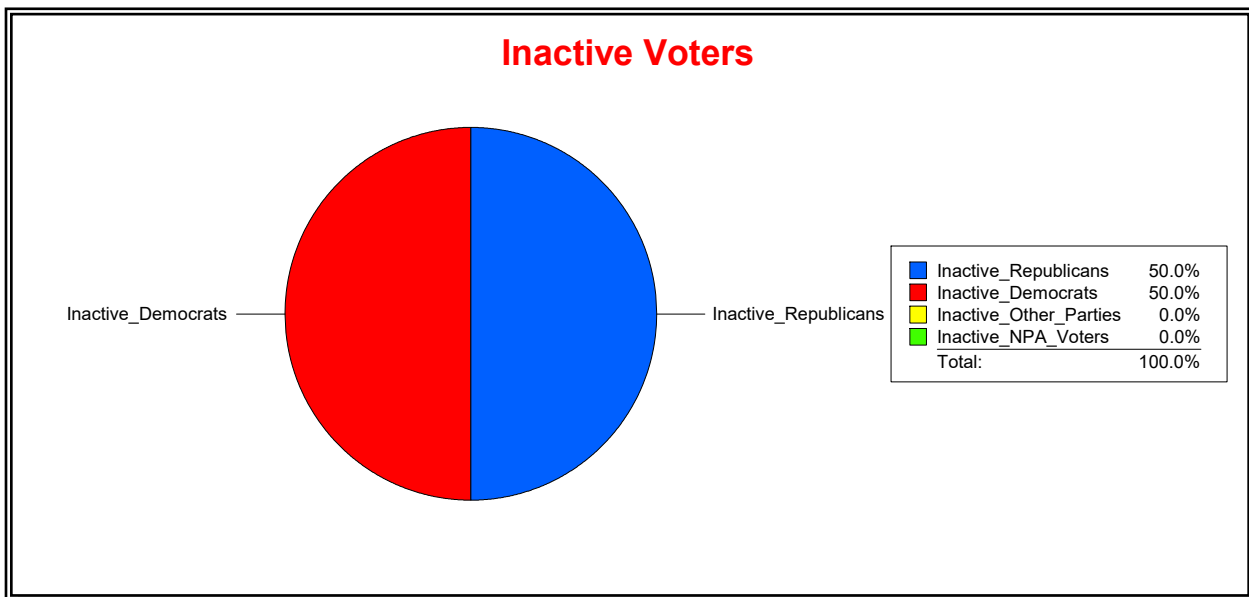

Ron Turner

Supervisor of Elections

Sarasota County, FL

Date 8/2/2021

Time 08:41 AM

Graphs of District Registration

Active Registered Voters

Inactive Voters

District	Total	Dems	Reps	NonP	Other	Total	Dems	Reps	NonP	Other
LONGBOAT KEY 3	1,504	438	729	320	17	18	9	9	0	0