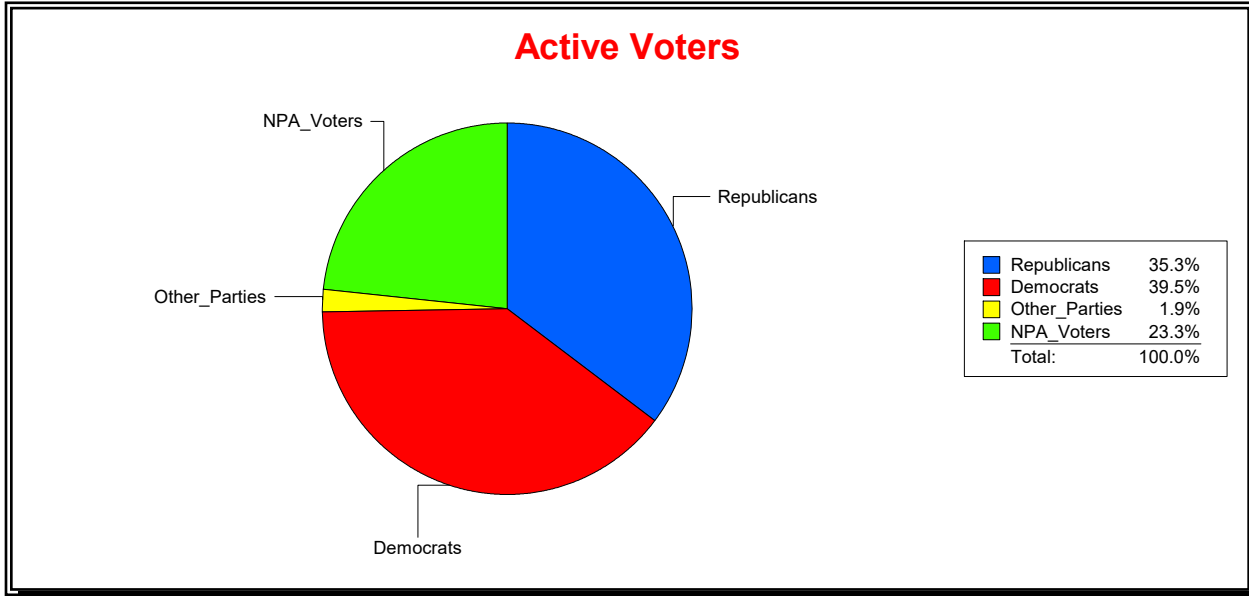

Ron Turner

Supervisor of Elections

Sarasota County, FL

Date 8/2/2021

Time 08:41 AM

Graphs of District Registration

Active Registered Voters

Inactive Voters

District	Total	Dems	Reps	NonP	Other	Total	Dems	Reps	NonP	Other
CNTY COMM DIST 2	63,337	25,035	22,366	14,755	1,181	1,767	672	541	541	13