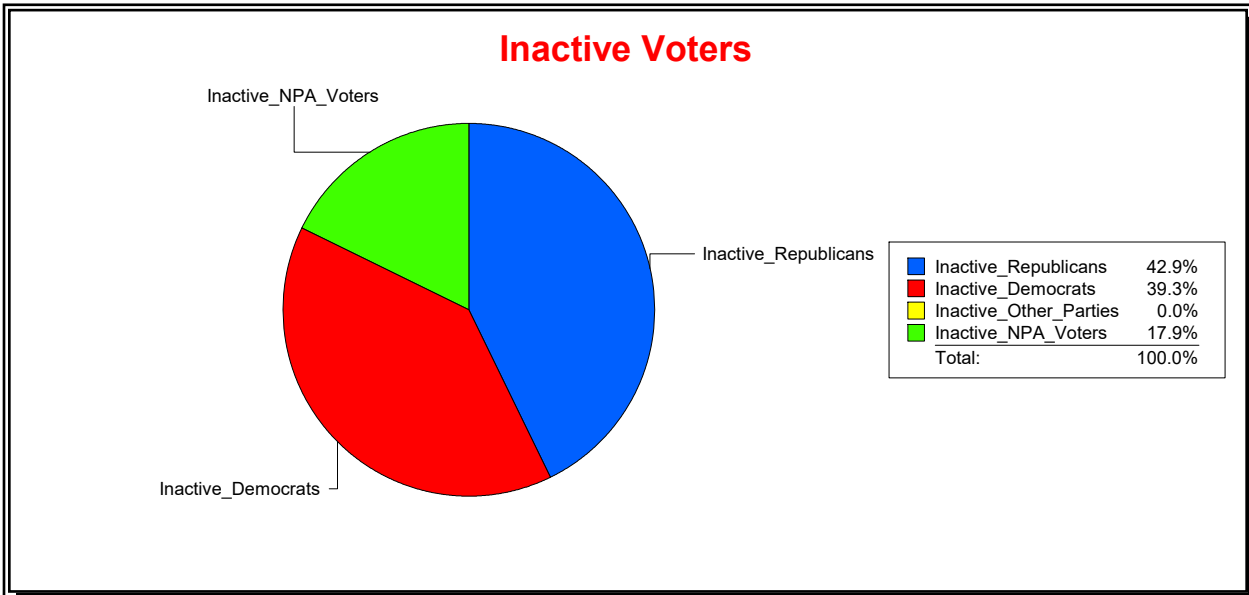

Ron Turner

Supervisor of Elections

Sarasota County, FL

Date 8/2/2021

Time 08:41 AM

Graphs of District Registration

Active Registered Voters

Inactive Voters

District	Total	Dems	Reps	NonP	Other	Total	Dems	Reps	NonP	Other
LONGBOAT KEY 2	1,387	476	601	285	25	28	11	12	5	0