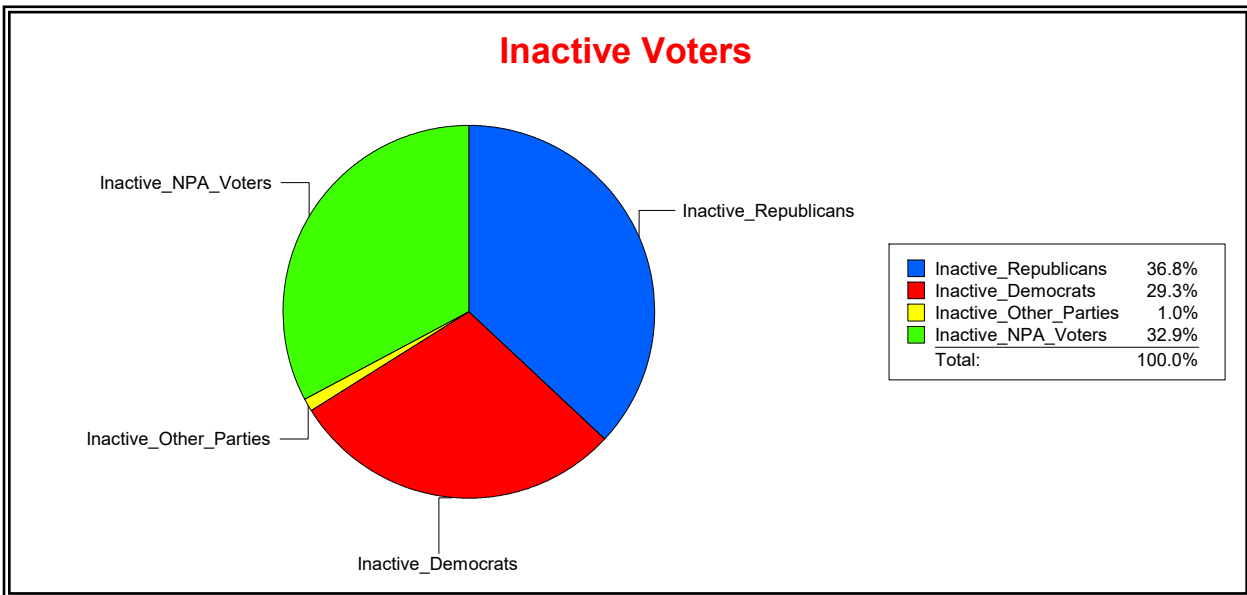

**Active Registered Voters**

**Inactive Voters**

District	Total	Dems	Reps	NonP	Other	Total	Dems	Reps	NonP	Other
<b>ENGLEWOOD FIRE DIST</b>	13,902	3,616	6,347	3,703	236	304	89	112	100	3

**Ron Turner**

Supervisor of Elections