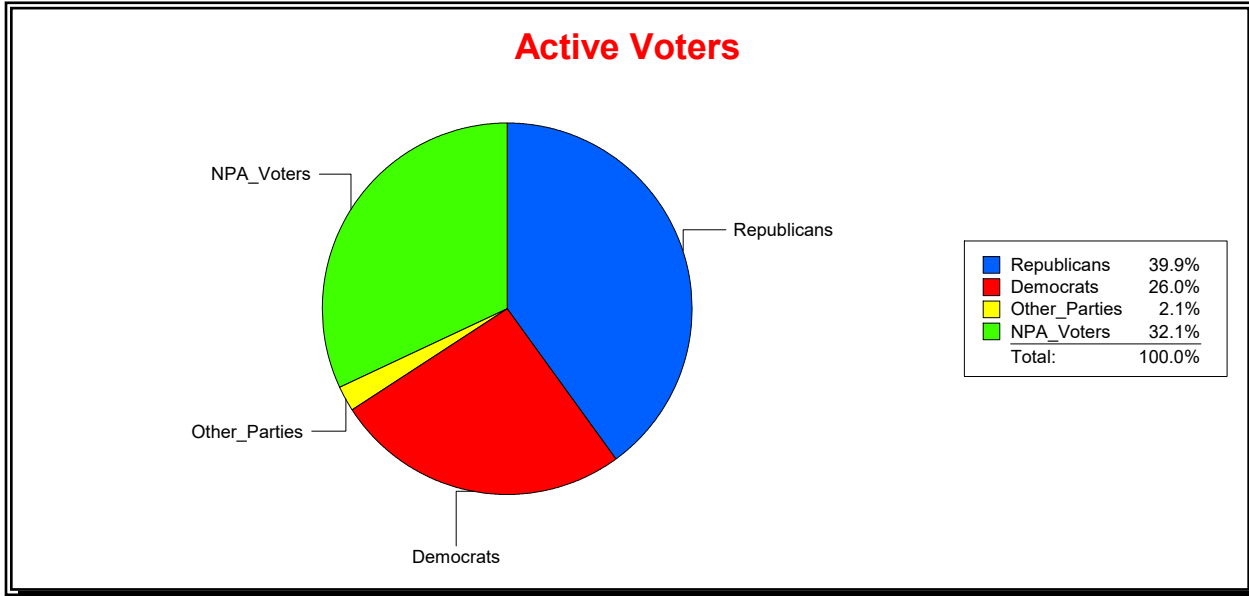

Ron Turner

Supervisor of Elections

Sarasota County, FL

Date 8/2/2021

Time 08:41 AM

Graphs of District Registration

District	Active Registered Voters					Inactive Voters				
	Total	Dems	Reps	NonP	Other	Total	Dems	Reps	NonP	Other
NORTH PORT 3	10,373	2,698	4,136	3,325	214	394	104	128	160	2