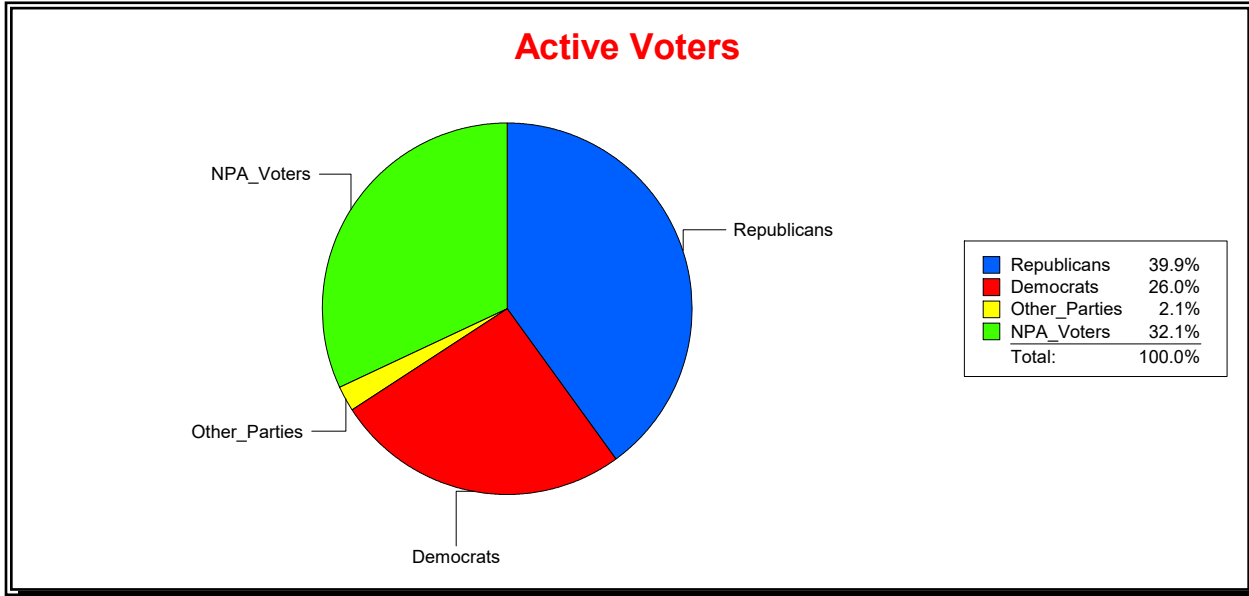

Ron Turner

Supervisor of Elections

Sarasota County, FL

Date 8/2/2021

Time 08:41 AM

Graphs of District Registration

Active Registered Voters

Inactive Voters

<u>District</u>	<u>Total</u>	<u>Dems</u>	<u>Reps</u>	<u>NonP</u>	<u>Other</u>	<u>Total</u>	<u>Dems</u>	<u>Reps</u>	<u>NonP</u>	<u>Other</u>
NORTH PORT DIST 3	10,373	2,698	4,136	3,325	214	394	104	128	160	2