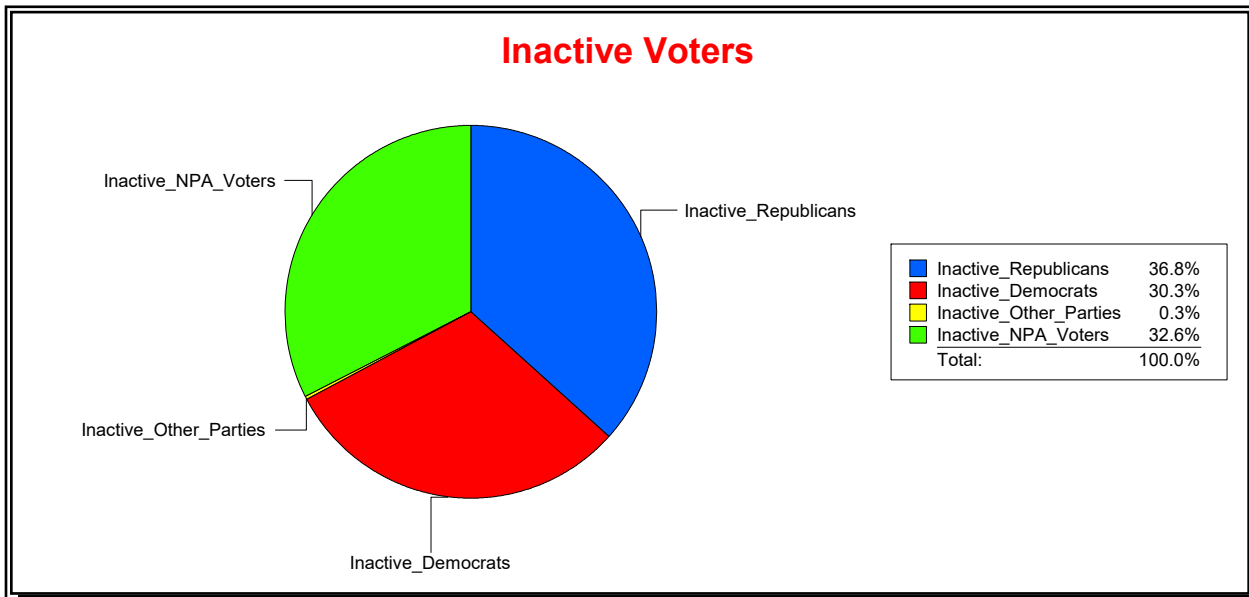

Ron Turner

Supervisor of Elections

Sarasota County, FL

Date 8/2/2021

Time 08:41 AM

Graphs of District Registration

Active Registered Voters

Inactive Voters

District	Total	Dems	Reps	NonP	Other	Total	Dems	Reps	NonP	Other
NORTH PORT DIST 4	9,241	2,616	3,908	2,577	140	356	108	131	116	1