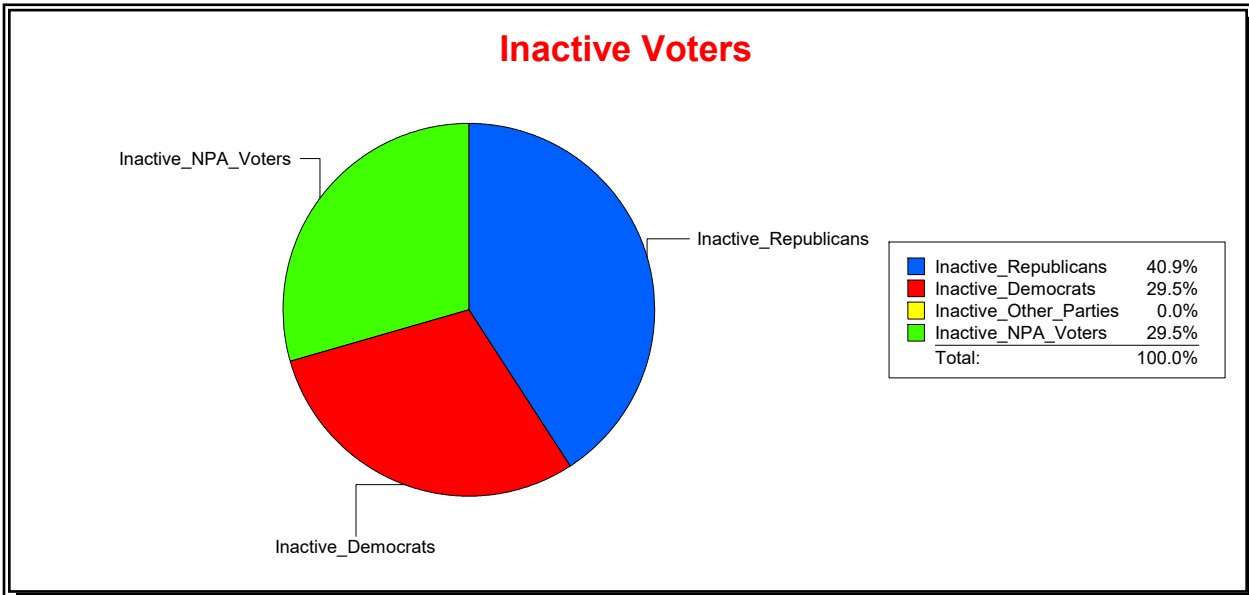

Ron Turner

Supervisor of Elections

Sarasota County, FL

Date 8/2/2021

Time 08:41 AM

Graphs of District Registration

Active Registered Voters

Inactive Voters

District	Total	Dems	Reps	NonP	Other	Total	Dems	Reps	NonP	Other
STONEYBROOK CDD	1,836	452	818	532	34	44	13	18	13	0