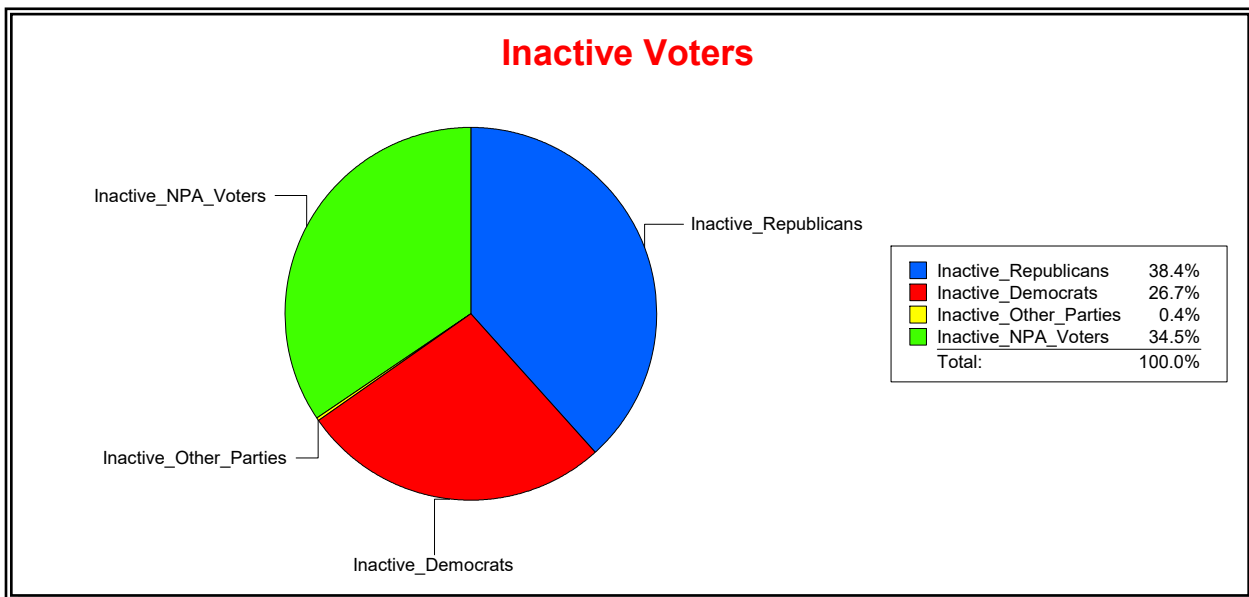

Ron Turner

Supervisor of Elections

Sarasota County, FL

Date 8/2/2021

Time 08:41 AM

Graphs of District Registration

Active Registered Voters

Inactive Voters

<u>District</u>	<u>Total</u>	<u>Dems</u>	<u>Reps</u>	<u>NonP</u>	<u>Other</u>	<u>Total</u>	<u>Dems</u>	<u>Reps</u>	<u>NonP</u>	<u>Other</u>
SCHOOL DIST 3	75,664	19,865	33,515	20,975	1,309	2,357	630	906	812	9