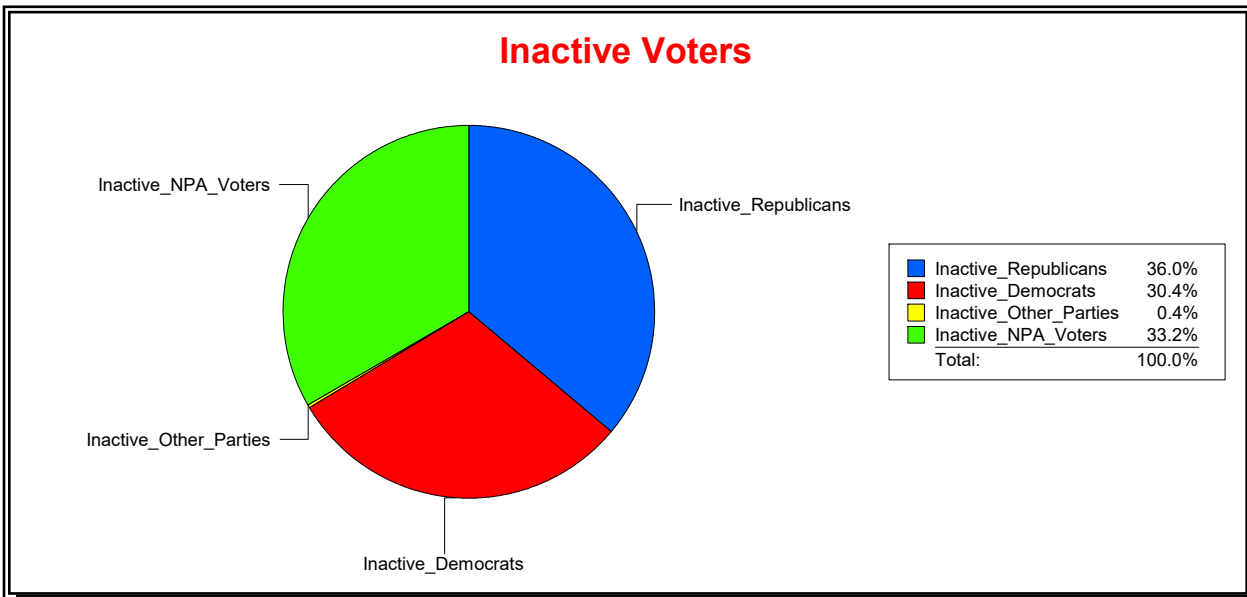

Ron Turner

Supervisor of Elections

Sarasota County, FL

Date 8/2/2021

Time 08:41 AM

Graphs of District Registration

Active Registered Voters

Inactive Voters

<u>District</u>	<u>Total</u>	<u>Dems</u>	<u>Reps</u>	<u>NonP</u>	<u>Other</u>	<u>Total</u>	<u>Dems</u>	<u>Reps</u>	<u>NonP</u>	<u>Other</u>
NORTH PORT DIST 5	16,079	4,174	6,974	4,611	320	500	152	180	166	2