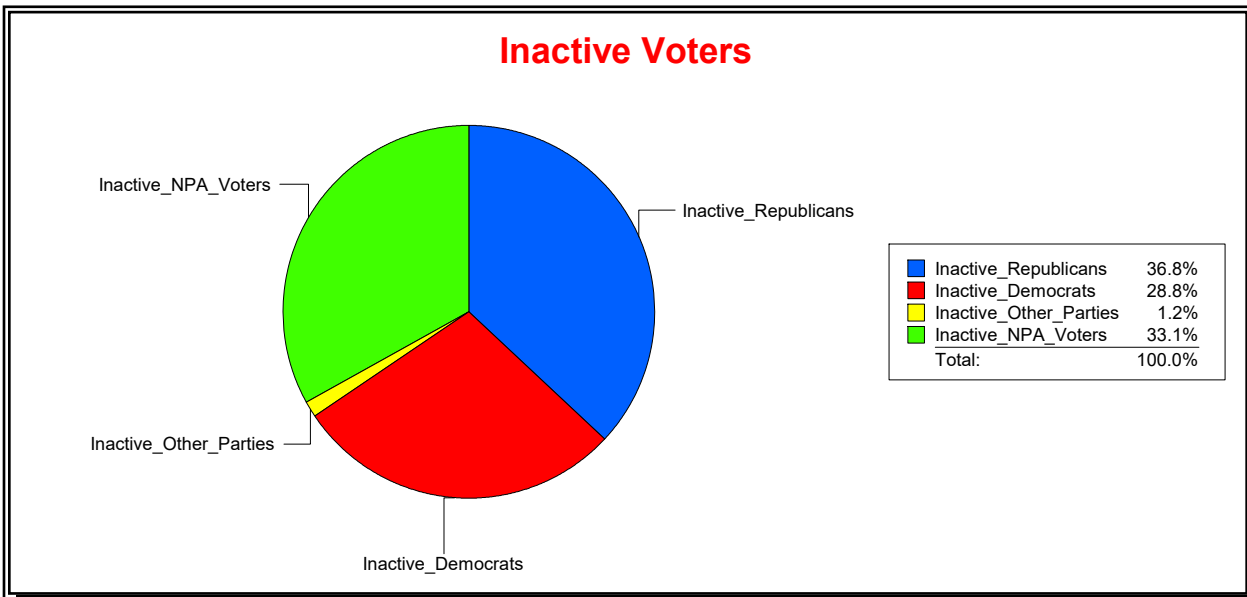

Ron Turner

Supervisor of Elections

Sarasota County, FL

Date 8/2/2021

Time 08:41 AM

Graphs of District Registration

Active Registered Voters

Inactive Voters

District	Total	Dems	Reps	NonP	Other	Total	Dems	Reps	NonP	Other
ENGLEWOOD WATER DIST	14,854	3,884	6,777	3,936	257	326	94	120	108	4