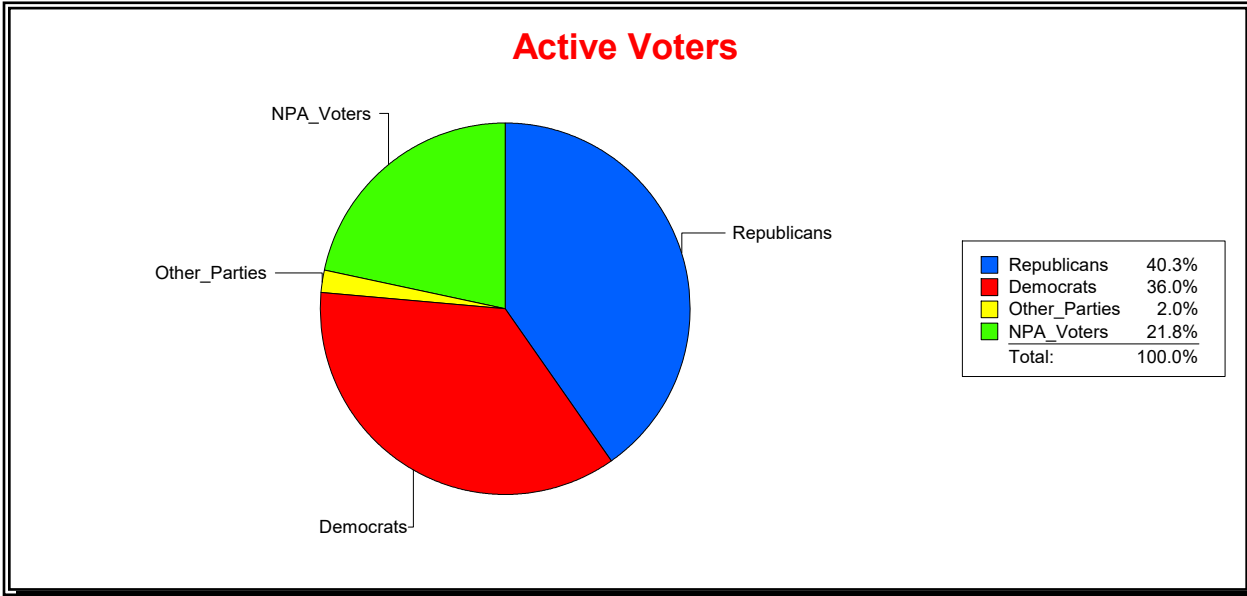

Ron Turner

Supervisor of Elections

Sarasota County, FL

Date 8/2/2021

Time 08:41 AM

Graphs of District Registration

Active Registered Voters

Inactive Voters

District	Total	Dems	Reps	NonP	Other	Total	Dems	Reps	NonP	Other
STATE HOUSE DIST 71	21,252	7,652	8,560	4,623	417	526	179	190	155	2