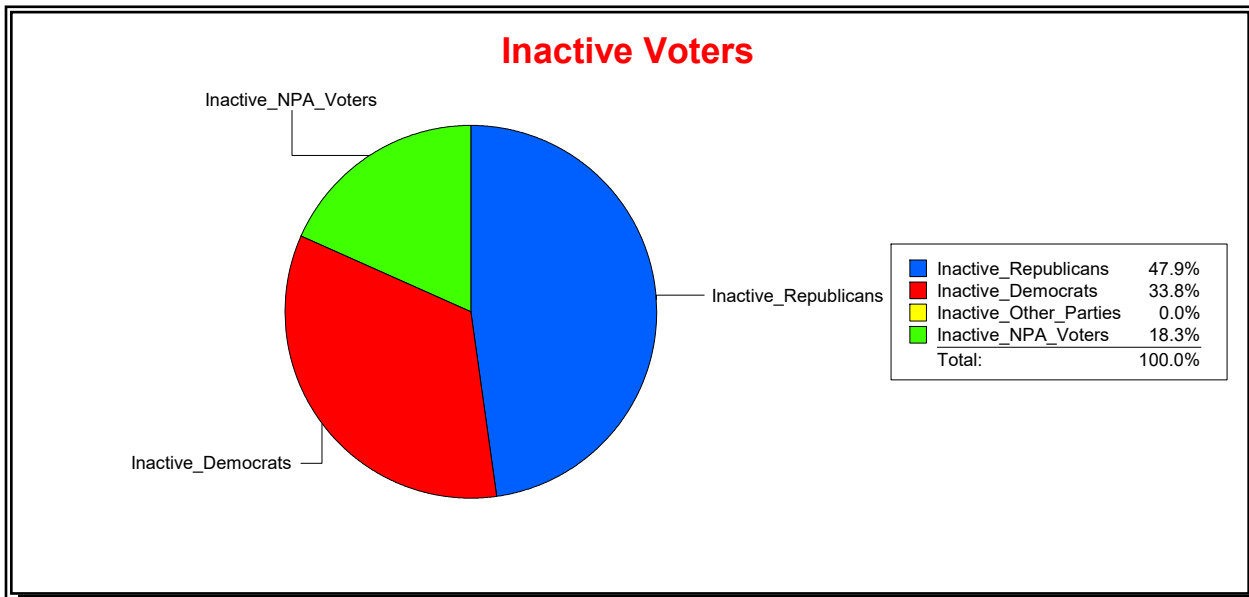

Ron Turner

Supervisor of Elections

Sarasota County, FL

Date 8/2/2021

Time 08:41 AM

Graphs of District Registration

Active Registered Voters

Inactive Voters

District	Total	Dems	Reps	NonP	Other	Total	Dems	Reps	NonP	Other
LONGBOAT KEY DIST	4,840	1,405	2,347	1,005	83	71	24	34	13	0