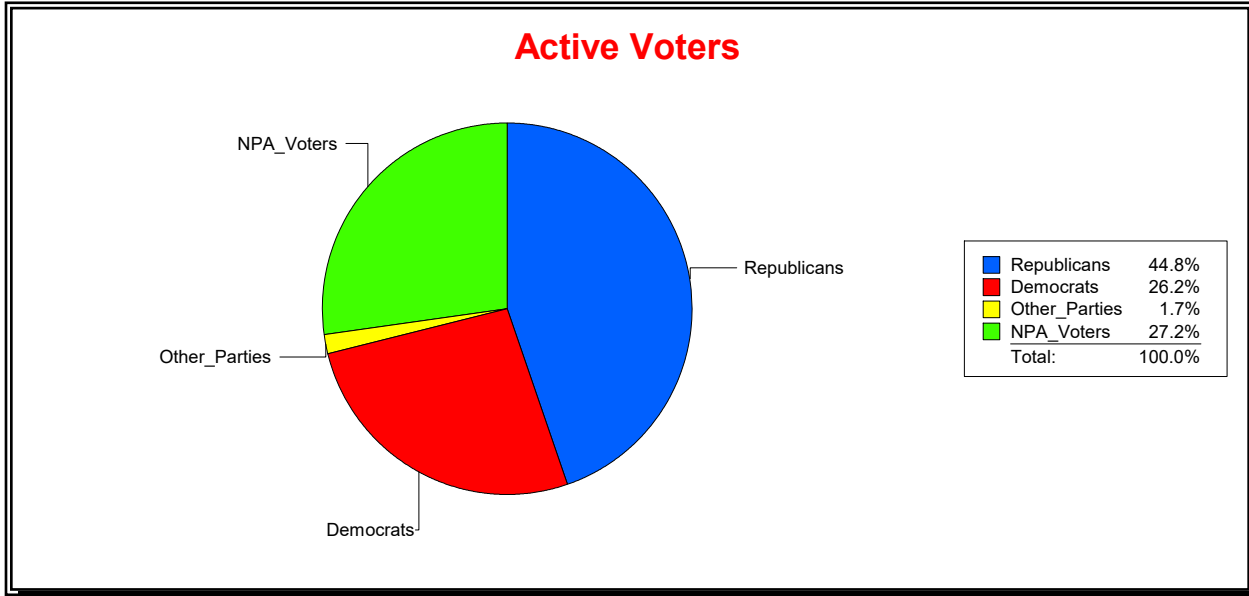

Ron Turner

Supervisor of Elections

Sarasota County, FL

Date 8/2/2021

Time 08:41 AM

Graphs of District Registration

Active Registered Voters

Inactive Voters

District	Total	Dems	Reps	NonP	Other	Total	Dems	Reps	NonP	Other
STATE HOUSE DIST 74	159,315	41,809	71,411	43,347	2,748	4,731	1,303	1,874	1,529	25