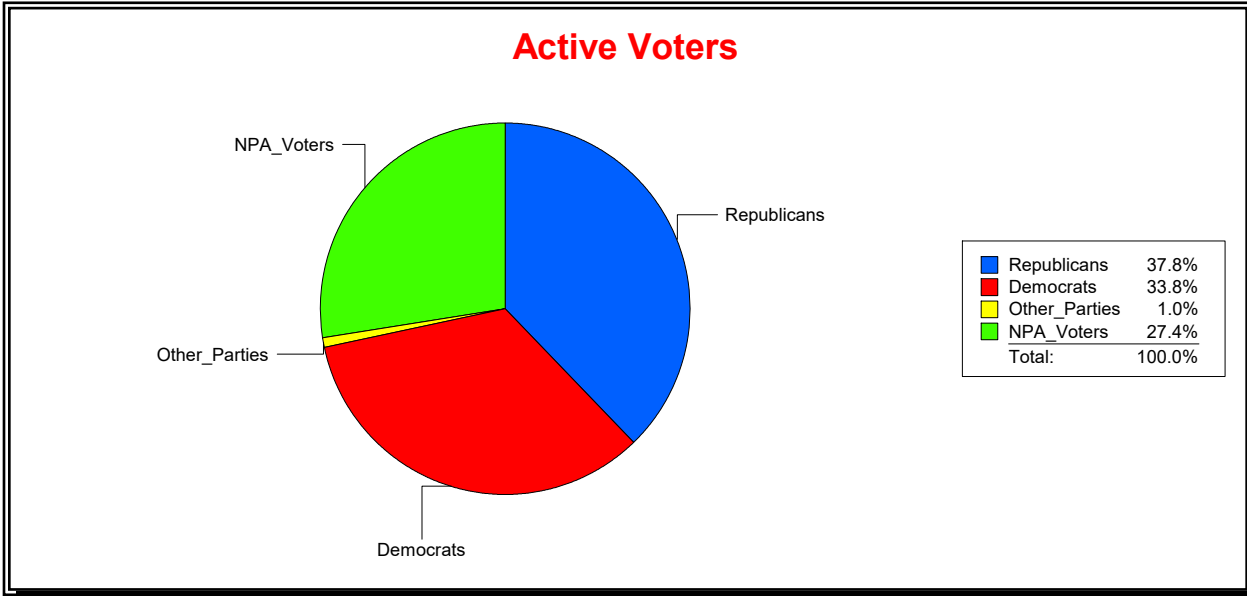

Ron Turner

Supervisor of Elections

Sarasota County, FL

Date 8/2/2021

Time 08:41 AM

Graphs of District Registration

Active Registered Voters

Inactive Voters

District	Total	Dems	Reps	NonP	Other	Total	Dems	Reps	NonP	Other
HLDY PK PK & REC DIST	613	207	232	168	6	24	11	7	6	0