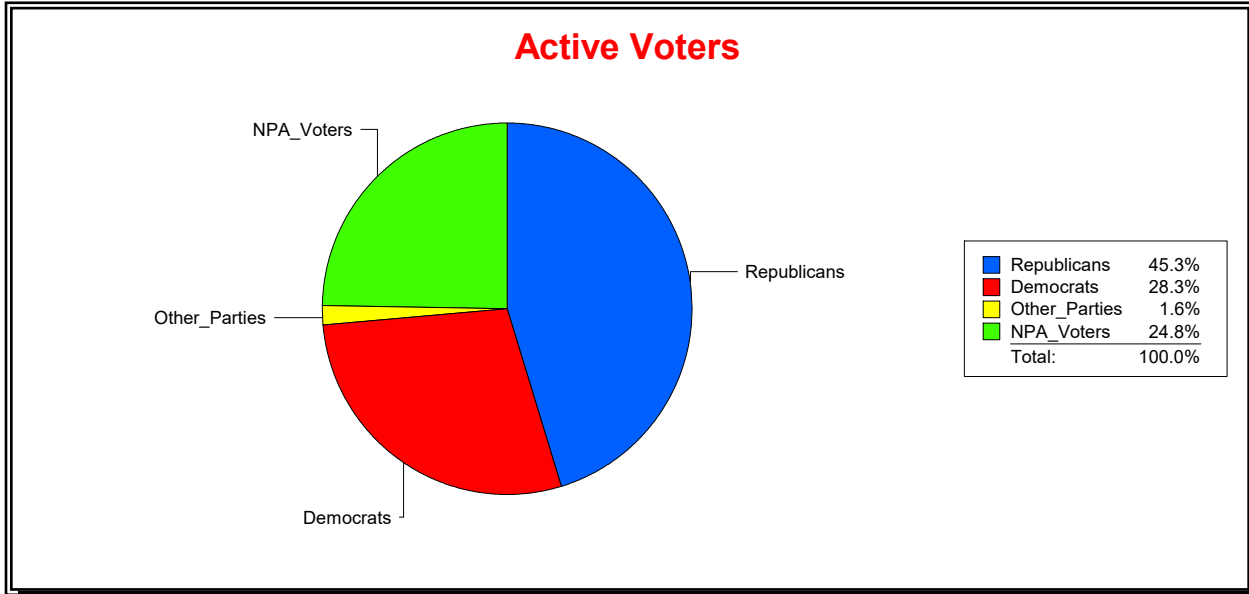

Ron Turner

Supervisor of Elections

Sarasota County, FL

Date 8/2/2021

Time 08:41 AM

Graphs of District Registration

Active Registered Voters

Inactive Voters

<u>District</u>	<u>Total</u>	<u>Dems</u>	<u>Reps</u>	<u>NonP</u>	<u>Other</u>	<u>Total</u>	<u>Dems</u>	<u>Reps</u>	<u>NonP</u>	<u>Other</u>
VENICE DIST5	22,030	6,243	9,982	5,463	342	759	218	318	222	1