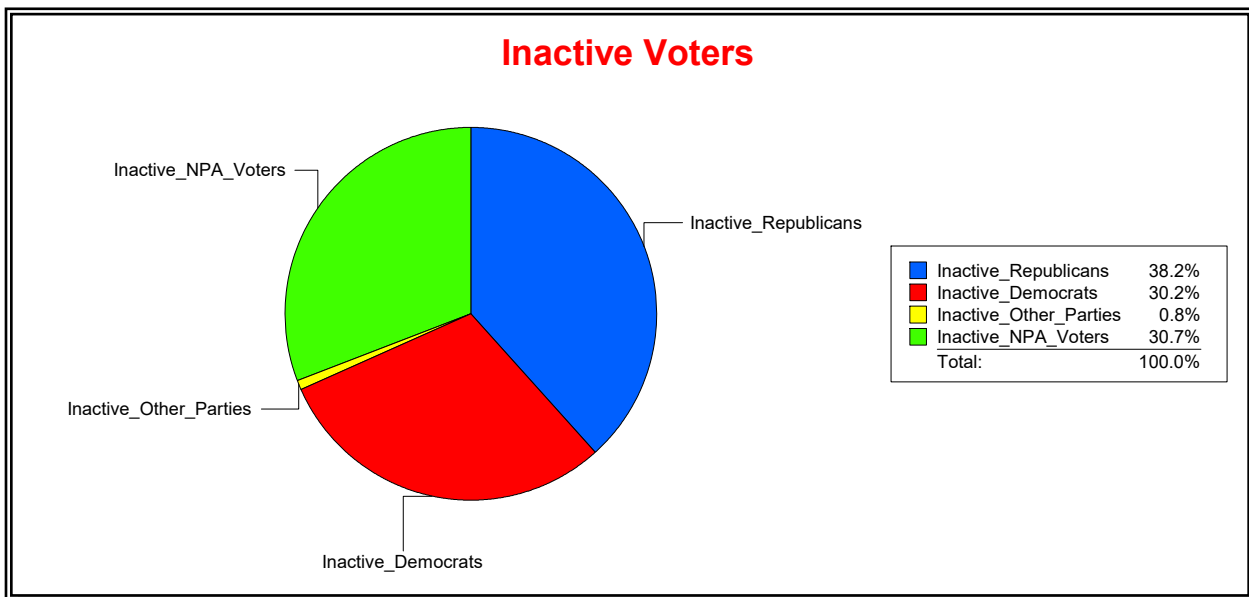

Ron Turner

Supervisor of Elections

Sarasota County, FL

Date 8/2/2021

Time 08:41 AM

Graphs of District Registration

Active Registered Voters

Inactive Voters

District	Total	Dems	Reps	NonP	Other	Total	Dems	Reps	NonP	Other
CNTY COMM DIST 4	74,110	21,916	32,787	18,058	1,349	1,747	528	668	537	14