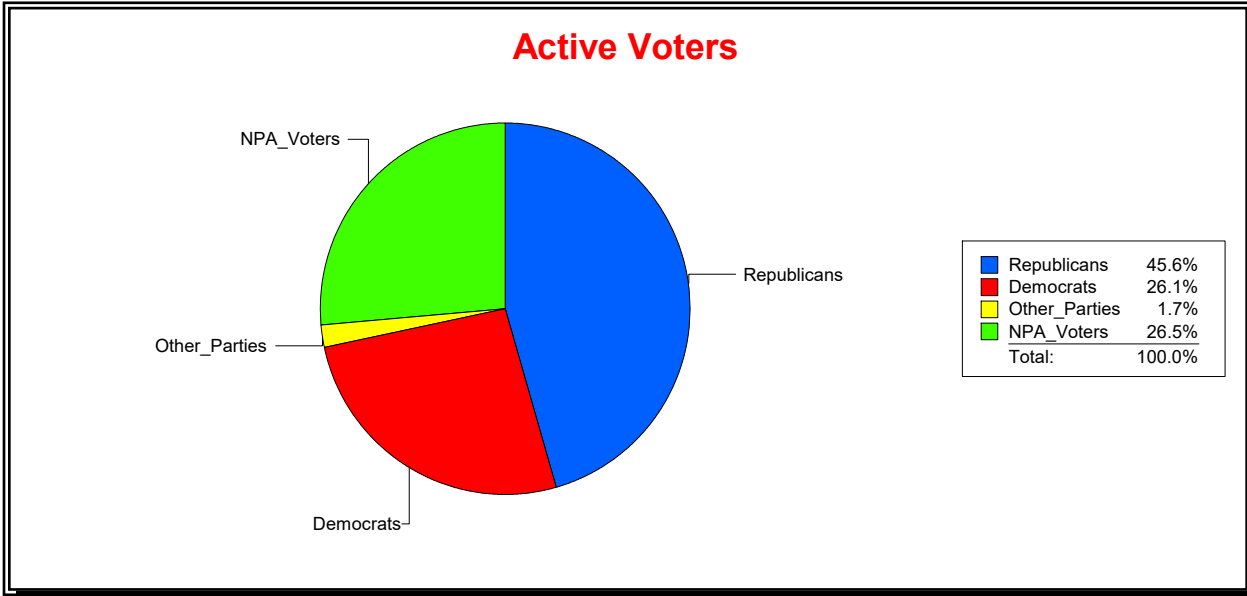

Sarasota County, FL

Date 8/2/2021

Time 08:41 AM

**Graphs of District Registration**

**Active Registered Voters**

**Inactive Voters**

District	Total	Dems	Reps	NonP	Other	Total	Dems	Reps	NonP	Other
<b>ENGLEWOOD WATER DIST</b>	14,854	3,884	6,777	3,936	257	326	94	120	108	4