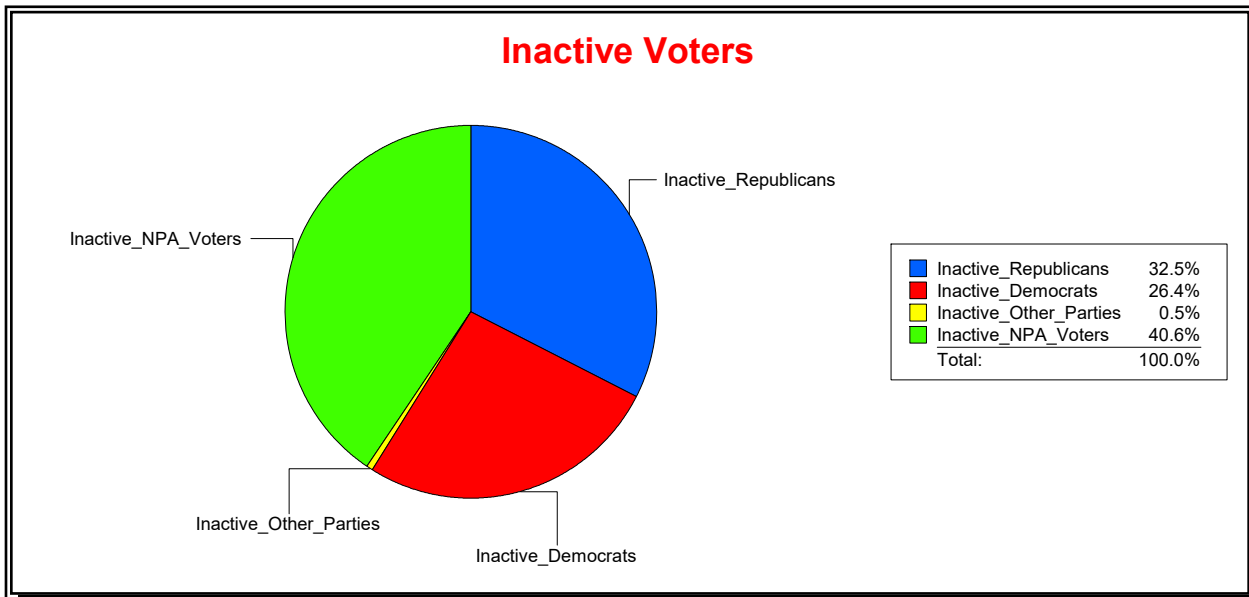

Ron Turner

Supervisor of Elections

Sarasota County, FL

Date 8/2/2021

Time 08:41 AM

Graphs of District Registration

Active Registered Voters

Inactive Voters

<u>District</u>	<u>Total</u>	<u>Dems</u>	<u>Reps</u>	<u>NonP</u>	<u>Other</u>	<u>Total</u>	<u>Dems</u>	<u>Reps</u>	<u>NonP</u>	<u>Other</u>
NORTH PORT DIST 3	10,373	2,698	4,136	3,325	214	394	104	128	160	2