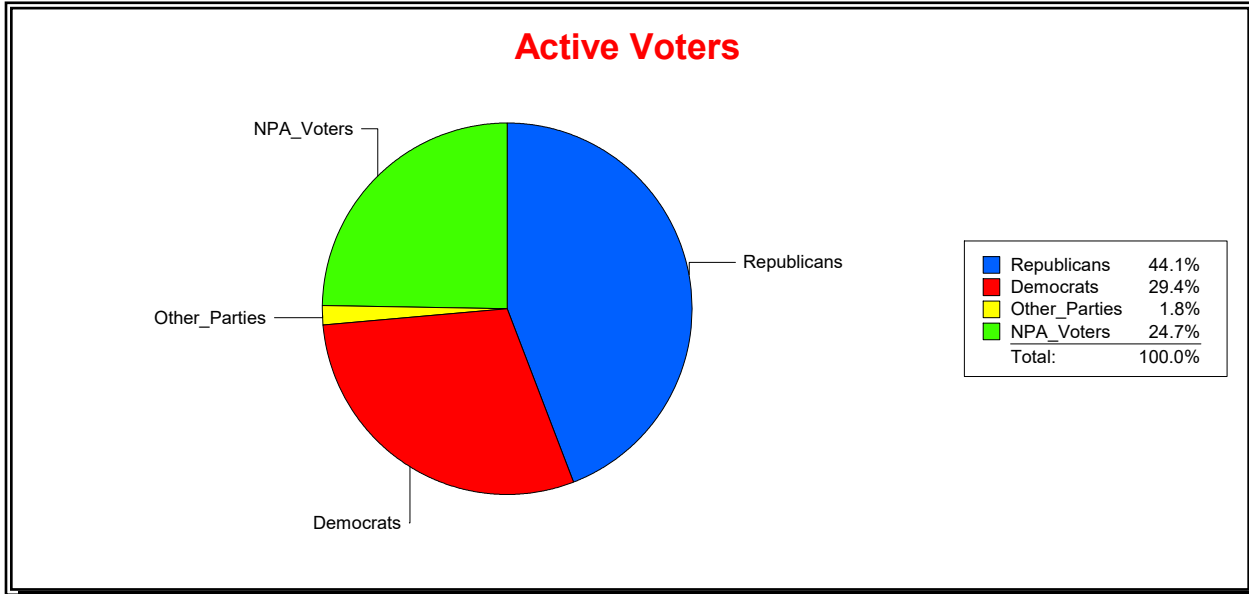

Ron Turner

Supervisor of Elections

Sarasota County, FL

Date 8/2/2021

Time 08:41 AM

Graphs of District Registration

Active Registered Voters

Inactive Voters

<u>District</u>	<u>Total</u>	<u>Dems</u>	<u>Reps</u>	<u>NonP</u>	<u>Other</u>	<u>Total</u>	<u>Dems</u>	<u>Reps</u>	<u>NonP</u>	<u>Other</u>
COUNTY	227,577	67,015	100,364	56,171	4,027	5,606	1,655	2,249	1,658	44