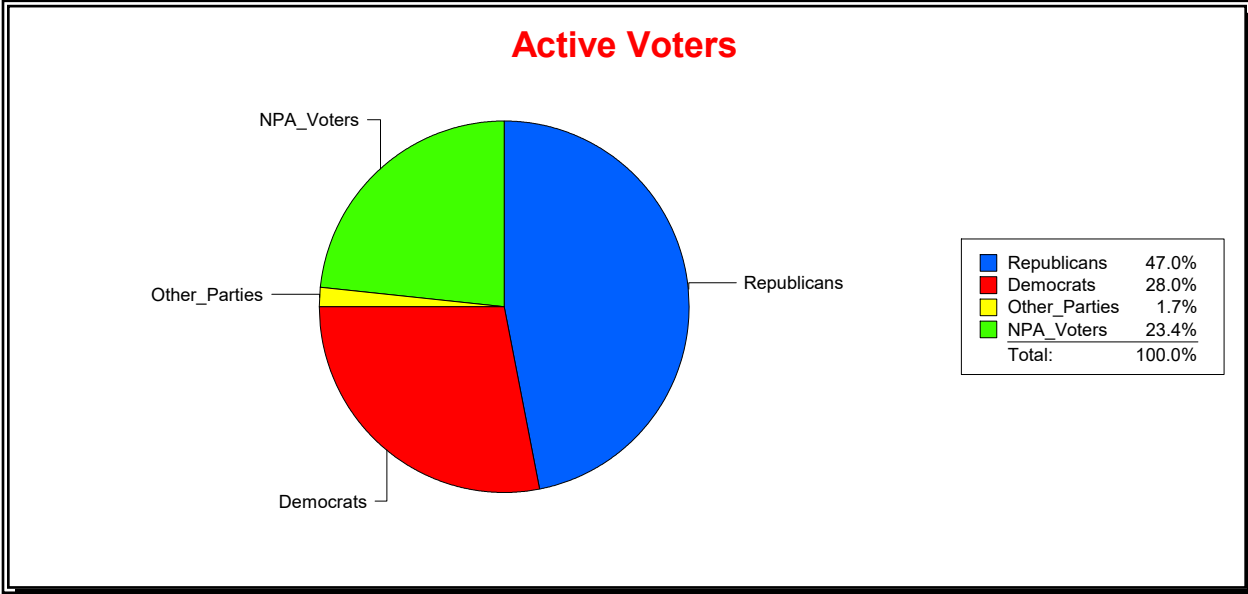

Ron Turner

Supervisor of Elections

Sarasota County, FL

Date 8/2/2021

Time 08:41 AM

Graphs of District Registration

Active Registered Voters

Inactive Voters

<u>District</u>	<u>Total</u>	<u>Dems</u>	<u>Reps</u>	<u>NonP</u>	<u>Other</u>	<u>Total</u>	<u>Dems</u>	<u>Reps</u>	<u>NonP</u>	<u>Other</u>
GOLDEN GATE POINT	415	116	195	97	7	15	1	9	5	0