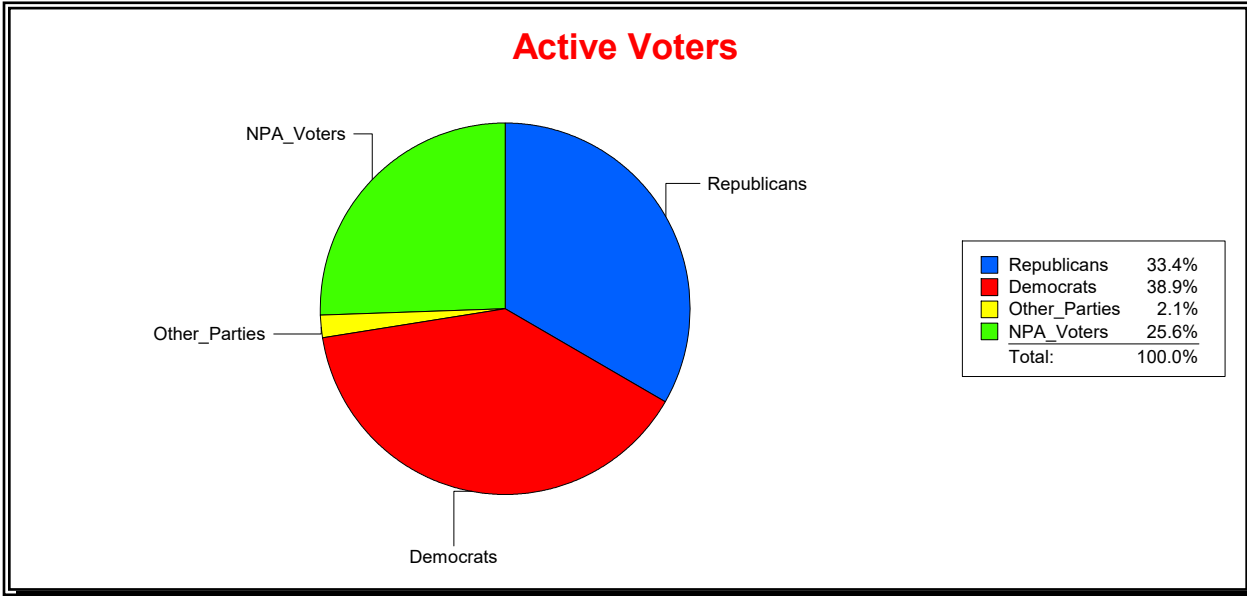

Ron Turner

Supervisor of Elections

Sarasota County, FL

Date 8/2/2021

Time 08:41 AM

Graphs of District Registration

Active Registered Voters

Inactive Voters

<u>District</u>	<u>Total</u>	<u>Dems</u>	<u>Reps</u>	<u>NonP</u>	<u>Other</u>	<u>Total</u>	<u>Dems</u>	<u>Reps</u>	<u>NonP</u>	<u>Other</u>
SARASOTA DIST 3	11,384	4,432	3,806	2,910	236	397	142	120	130	5