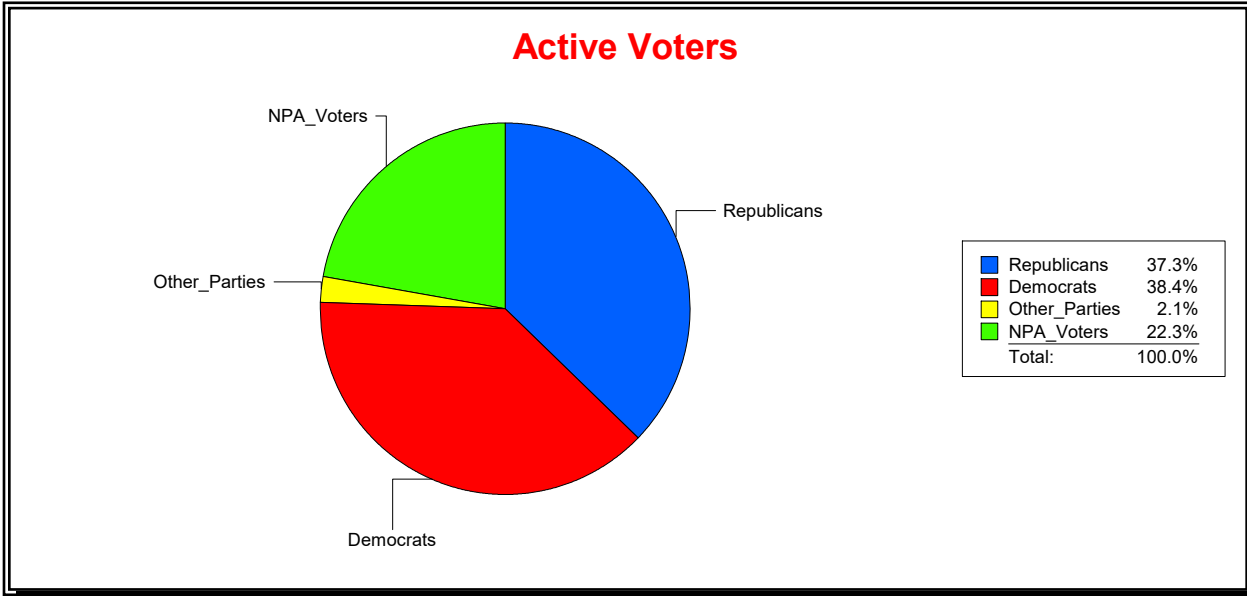

Ron Turner

Supervisor of Elections

Sarasota County, FL

Date 8/2/2021

Time 08:41 AM

Graphs of District Registration

Active Registered Voters

Inactive Voters

District	Total	Dems	Reps	NonP	Other	Total	Dems	Reps	NonP	Other
SARASOTA 2	17,507	6,720	6,527	3,901	359	482	180	165	135	2