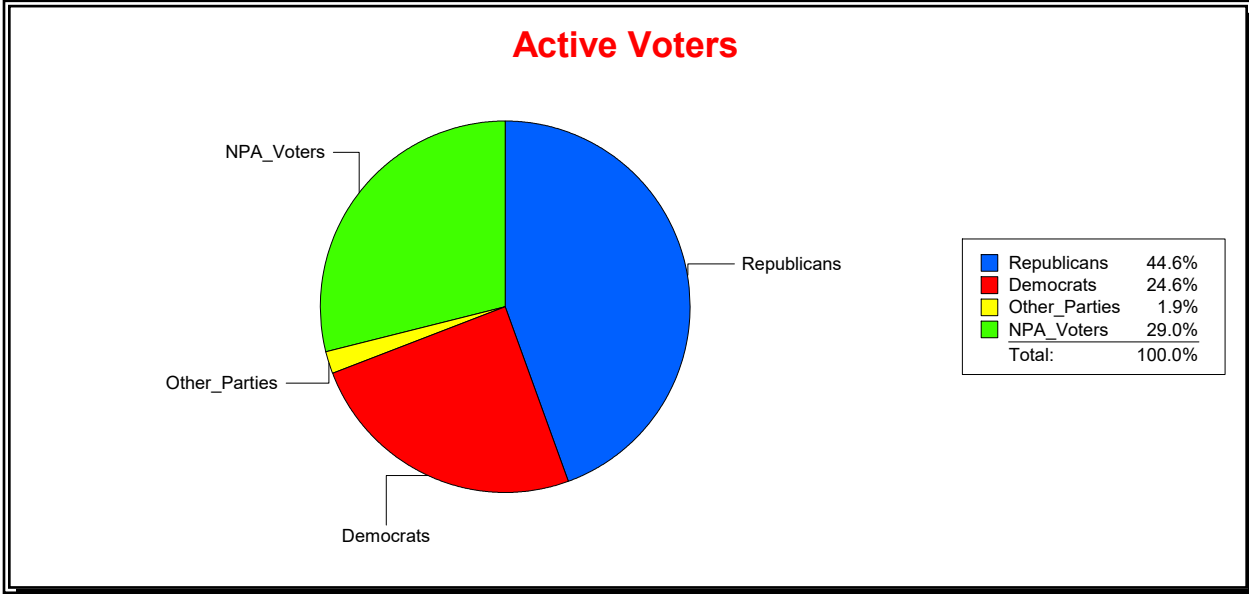

Ron Turner

Supervisor of Elections

Sarasota County, FL

Date 8/2/2021

Time 08:41 AM

Graphs of District Registration

Active Registered Voters

Inactive Voters

District	Total	Dems	Reps	NonP	Other	Total	Dems	Reps	NonP	Other
STONEYBROOK CDD	1,836	452	818	532	34	44	13	18	13	0