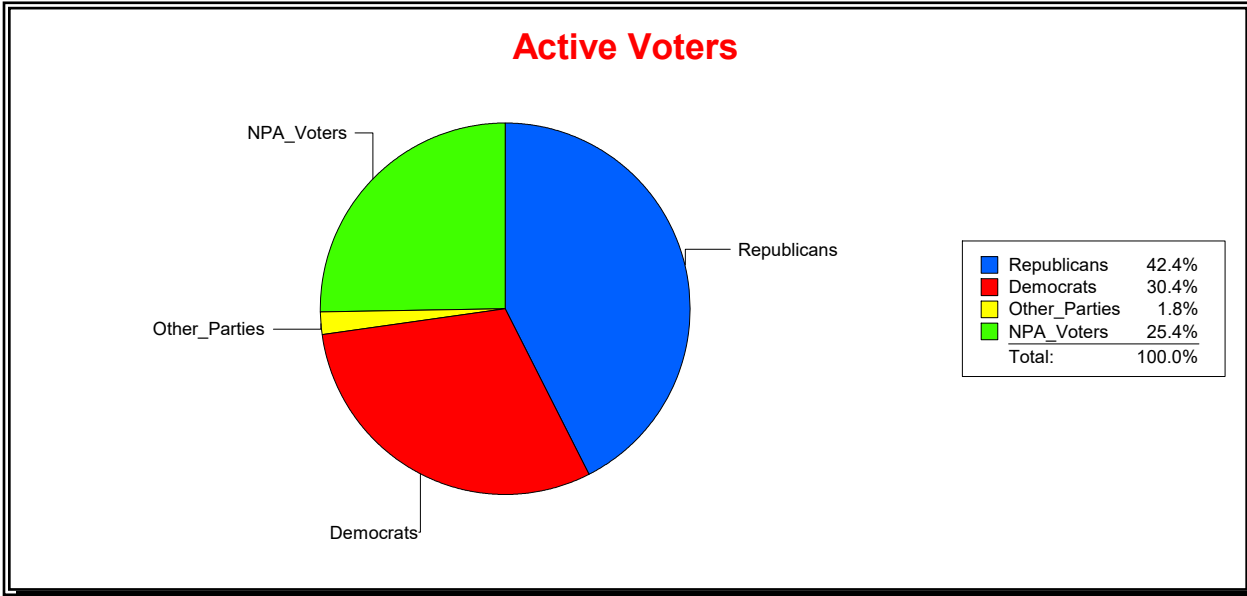

Ron Turner

Supervisor of Elections

Sarasota County, FL

Date 8/2/2021

Time 08:41 AM

Graphs of District Registration

Active Registered Voters

Inactive Voters

District	Total	Dems	Reps	NonP	Other	Total	Dems	Reps	NonP	Other
COUNTYWIDE	353,072	107,272	149,767	89,636	6,397	9,590	2,932	3,617	2,977	64

Ron Turner

Supervisor of Elections

Sarasota County, FL

Date 8/2/2021