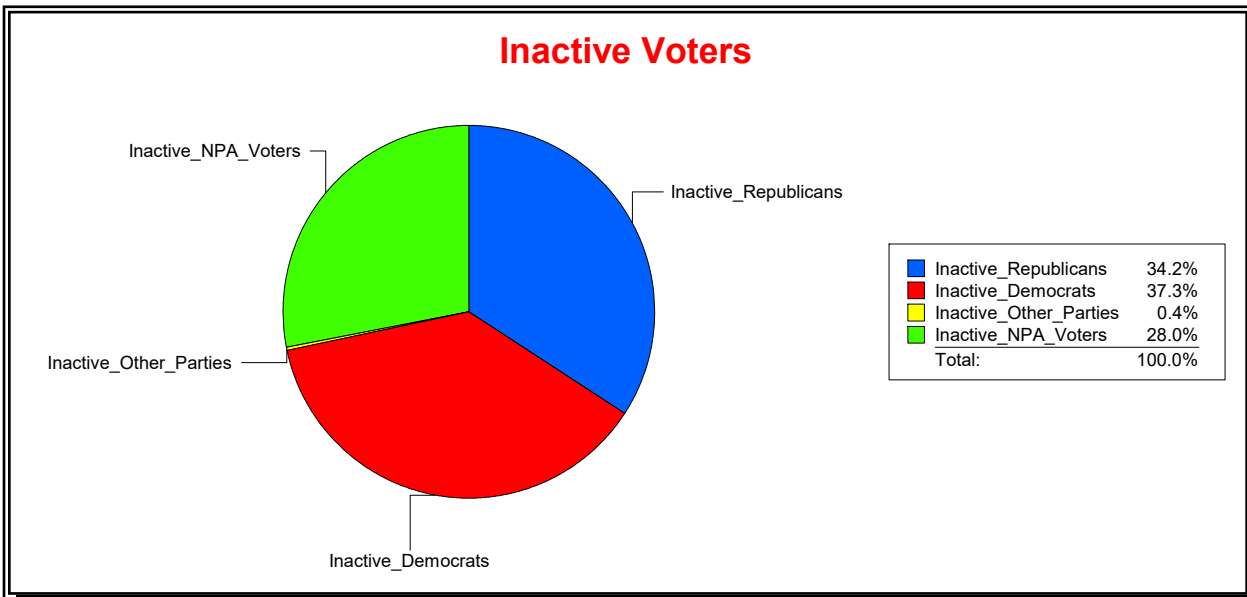

Ron Turner

Supervisor of Elections

Sarasota County, FL

Date 8/2/2021

Time 08:41 AM

Graphs of District Registration

Active Registered Voters

Inactive Voters

District	Total	Dems	Reps	NonP	Other	Total	Dems	Reps	NonP	Other
SARASOTA 2	17,507	6,720	6,527	3,901	359	482	180	165	135	2