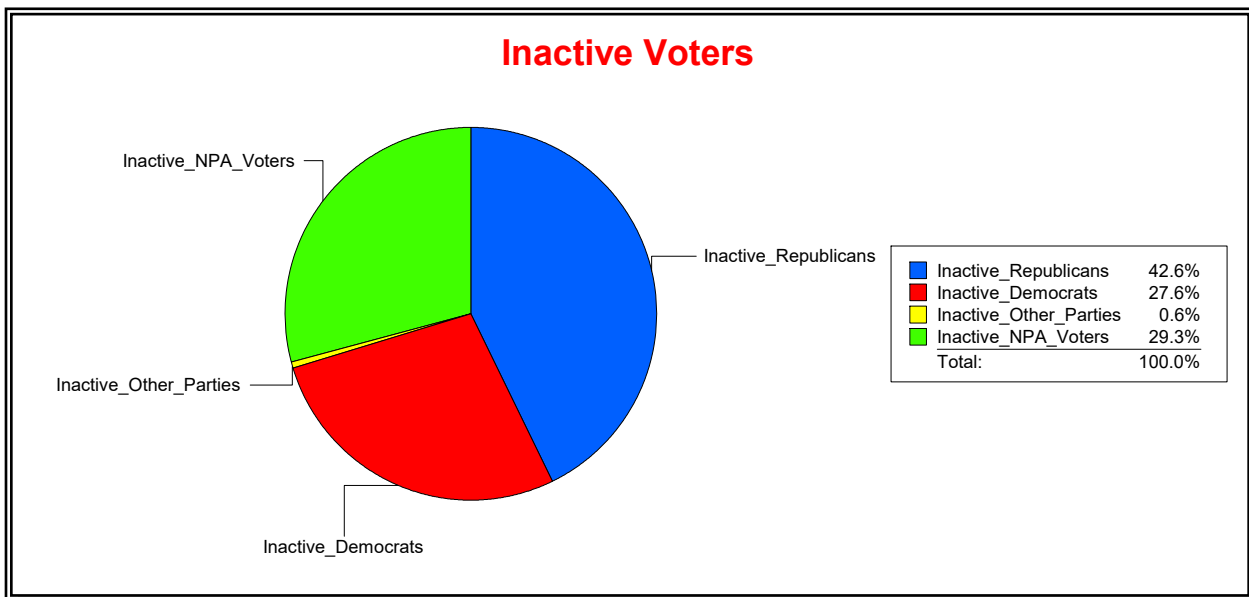

Ron Turner

Supervisor of Elections

Sarasota County, FL

Date 8/2/2021

Time 08:41 AM

Graphs of District Registration

Active Registered Voters

Inactive Voters

<u>District</u>	<u>Total</u>	<u>Dems</u>	<u>Reps</u>	<u>NonP</u>	<u>Other</u>	<u>Total</u>	<u>Dems</u>	<u>Reps</u>	<u>NonP</u>	<u>Other</u>
CNTY COMM DIST 3	78,630	21,020	35,711	20,602	1,297	2,174	599	927	636	12