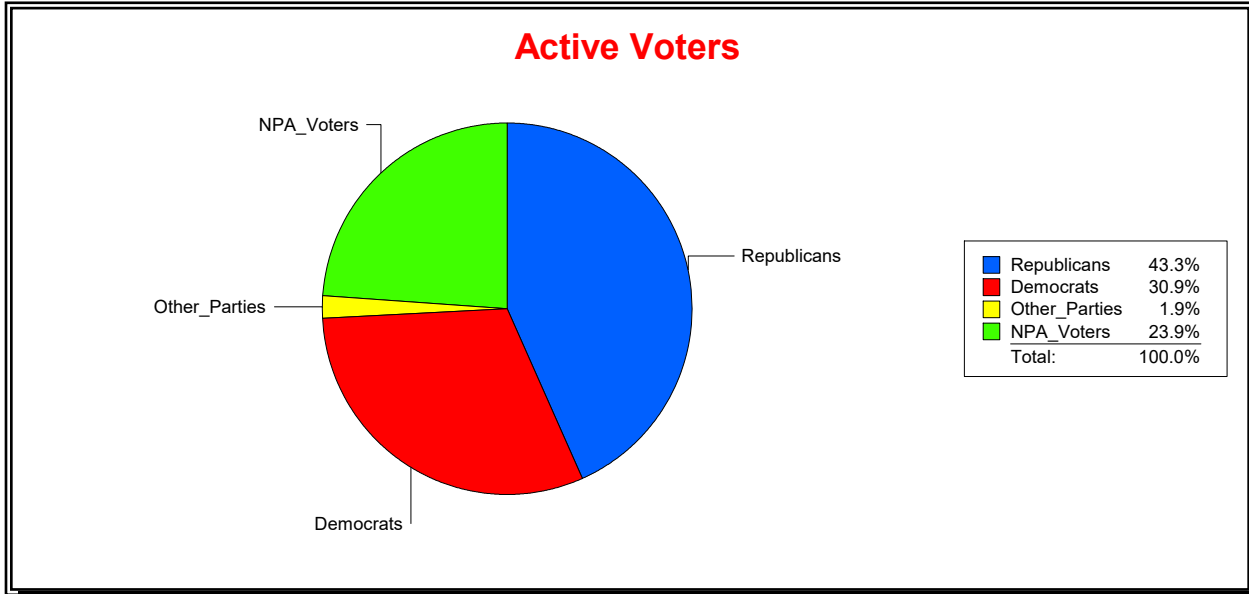

Ron Turner

Supervisor of Elections

Sarasota County, FL

Date 8/2/2021

Time 08:41 AM

Graphs of District Registration

Active Registered Voters

Inactive Voters

District	Total	Dems	Reps	NonP	Other	Total	Dems	Reps	NonP	Other
CNTY COMM DIST 1	72,486	22,394	31,364	17,340	1,388	1,779	551	717	498	13