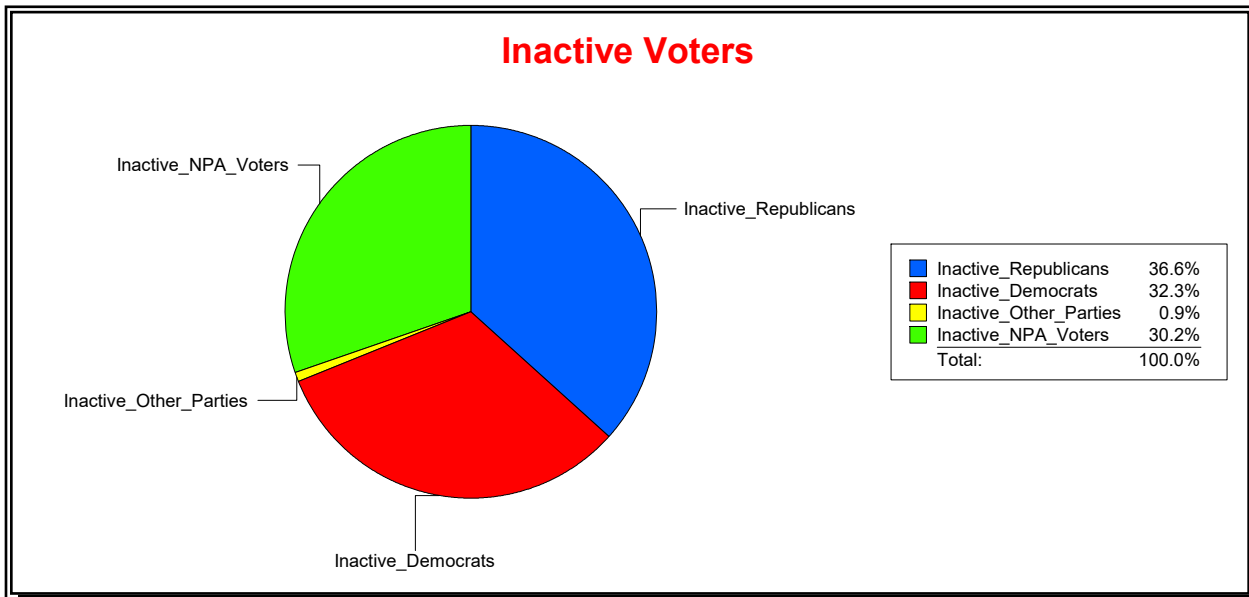

Ron Turner

Supervisor of Elections

Sarasota County, FL

Date 8/2/2021

Time 08:41 AM

Graphs of District Registration

Active Registered Voters

Inactive Voters

District	Total	Dems	Reps	NonP	Other	Total	Dems	Reps	NonP	Other
SCHOOL DIST 4	59,154	19,712	24,261	14,084	1,097	1,587	512	581	480	14