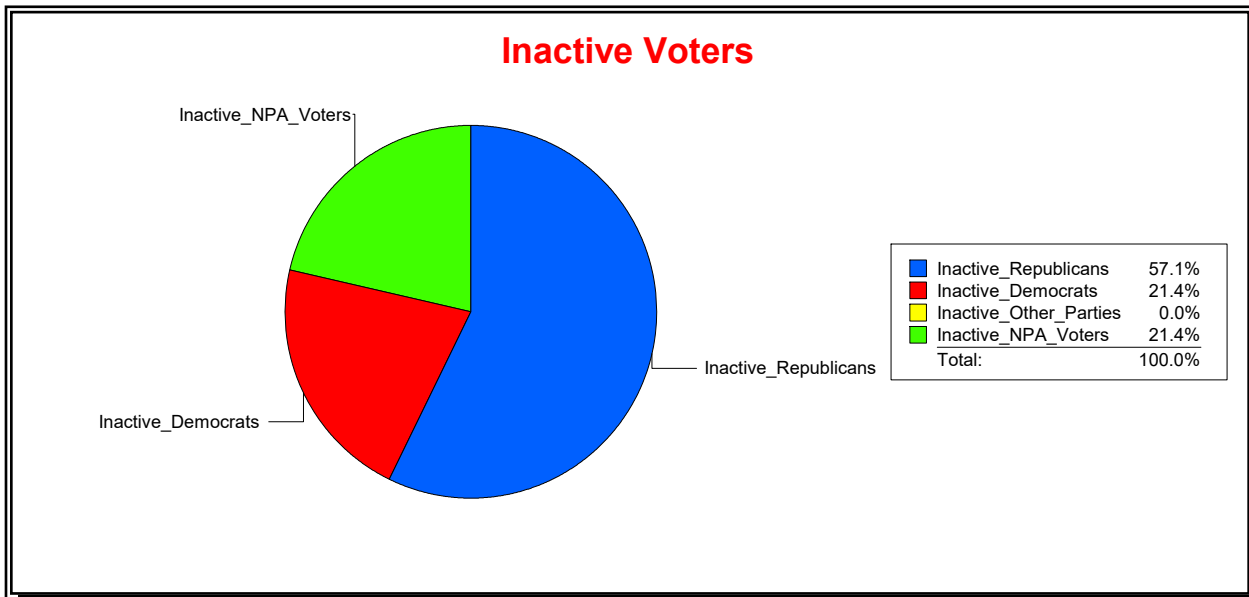

Supervisor of Elections

Sarasota County, FL

Date 8/2/2021

Time 08:41 AM

Graphs of District Registration

Active Registered Voters

Inactive Voters

District	Total	Dems	Reps	NonP	Other	Total	Dems	Reps	NonP	Other
LBK DISTRICT 1	1,511	348	814	315	34	14	3	8	3	0