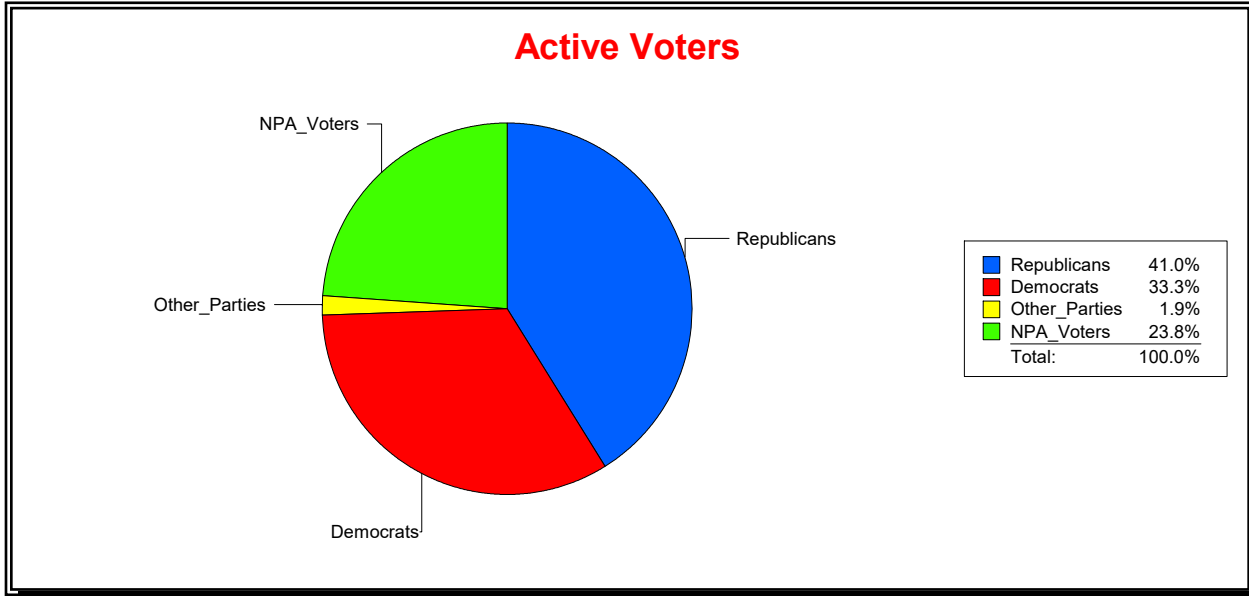

Ron Turner

Supervisor of Elections

Sarasota County, FL

Date 8/2/2021

Time 08:41 AM

Graphs of District Registration

Active Registered Voters

Inactive Voters

District	Total	Dems	Reps	NonP	Other	Total	Dems	Reps	NonP	Other
SCHOOL DIST 4	59,154	19,712	24,261	14,084	1,097	1,587	512	581	480	14