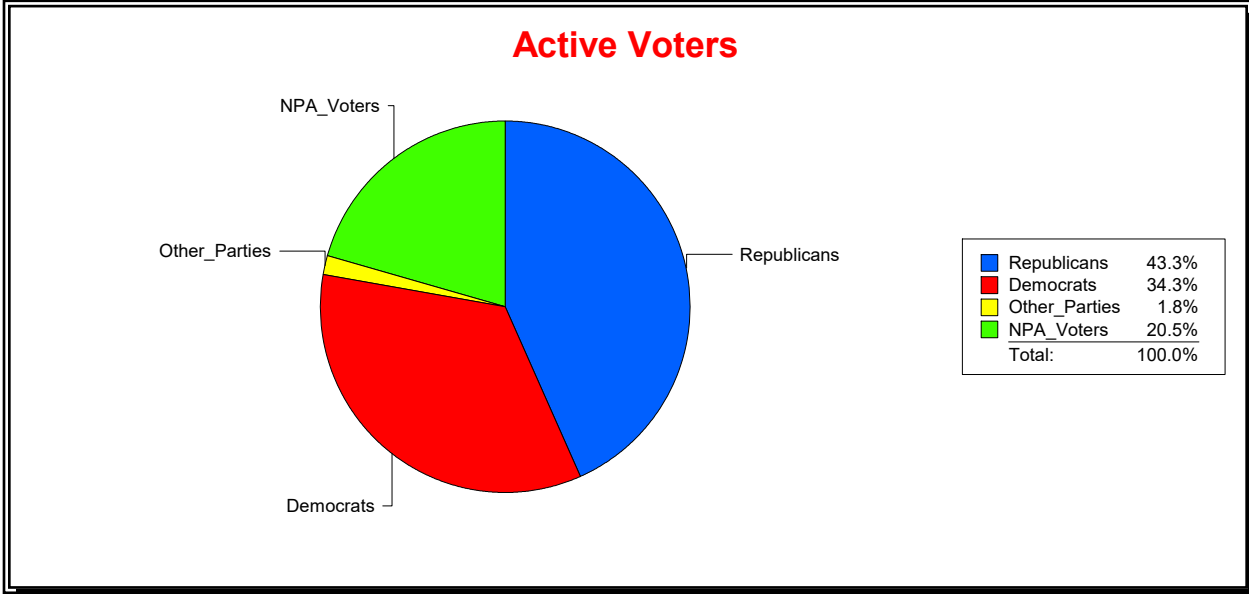

Ron Turner

Supervisor of Elections

Sarasota County, FL

Date 8/2/2021

Time 08:41 AM

Graphs of District Registration

Active Registered Voters

Inactive Voters

District	Total	Dems	Reps	NonP	Other	Total	Dems	Reps	NonP	Other
LONGBOAT KEY 2	1,387	476	601	285	25	28	11	12	5	0