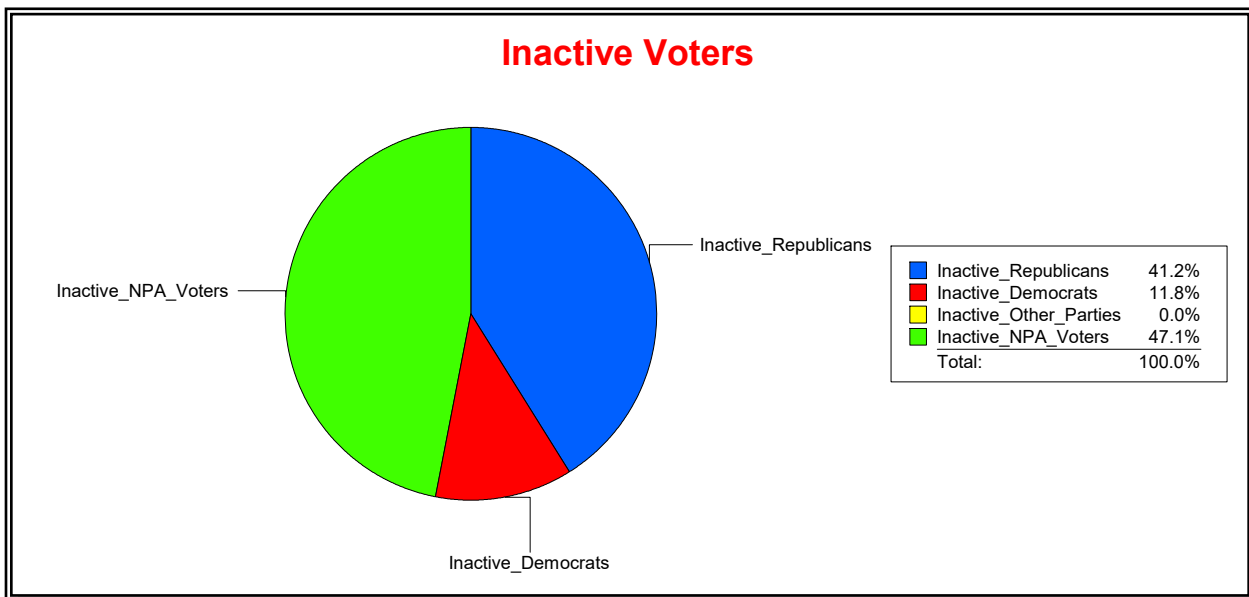

Ron Turner

Supervisor of Elections

Sarasota County, FL

Date 8/2/2021

Time 08:41 AM

Graphs of District Registration

Active Registered Voters

Inactive Voters

District	Total	Dems	Reps	NonP	Other	Total	Dems	Reps	NonP	Other
BOBCAT TRAIL CDD	778	184	381	203	10	17	2	7	8	0