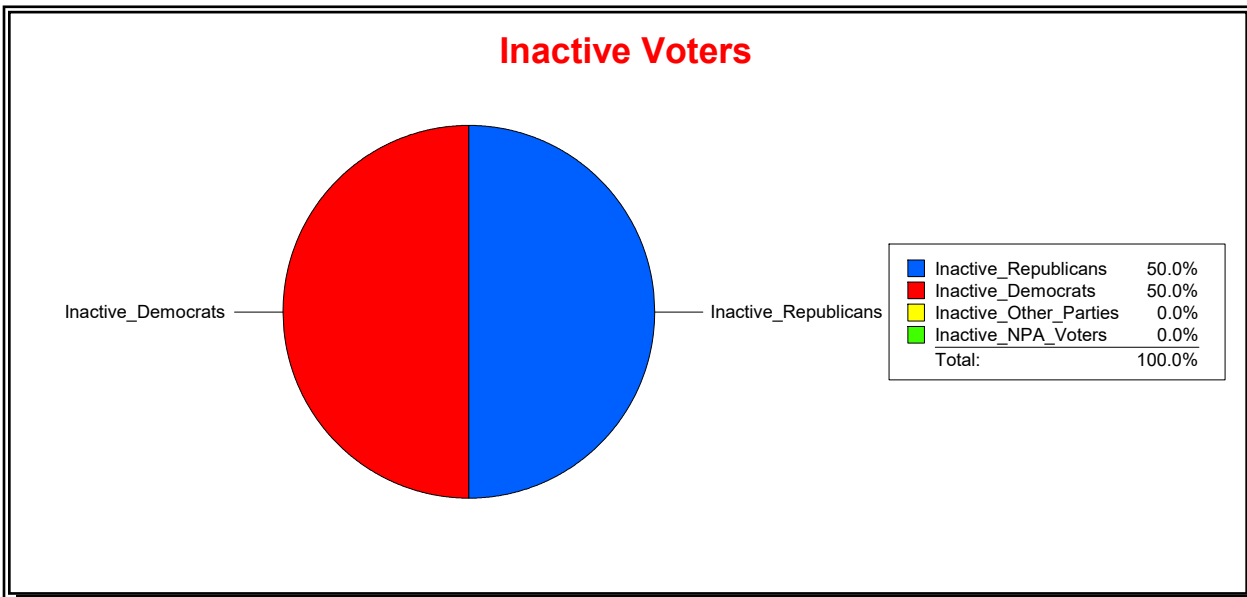

Ron Turner

Supervisor of Elections

Sarasota County, FL

Date 8/2/2021

Time 08:41 AM

Graphs of District Registration

Active Registered Voters

Inactive Voters

District	Total	Dems	Reps	NonP	Other	Total	Dems	Reps	NonP	Other
LBK DISTRICT 3	1,504	438	729	320	17	18	9	9	0	0