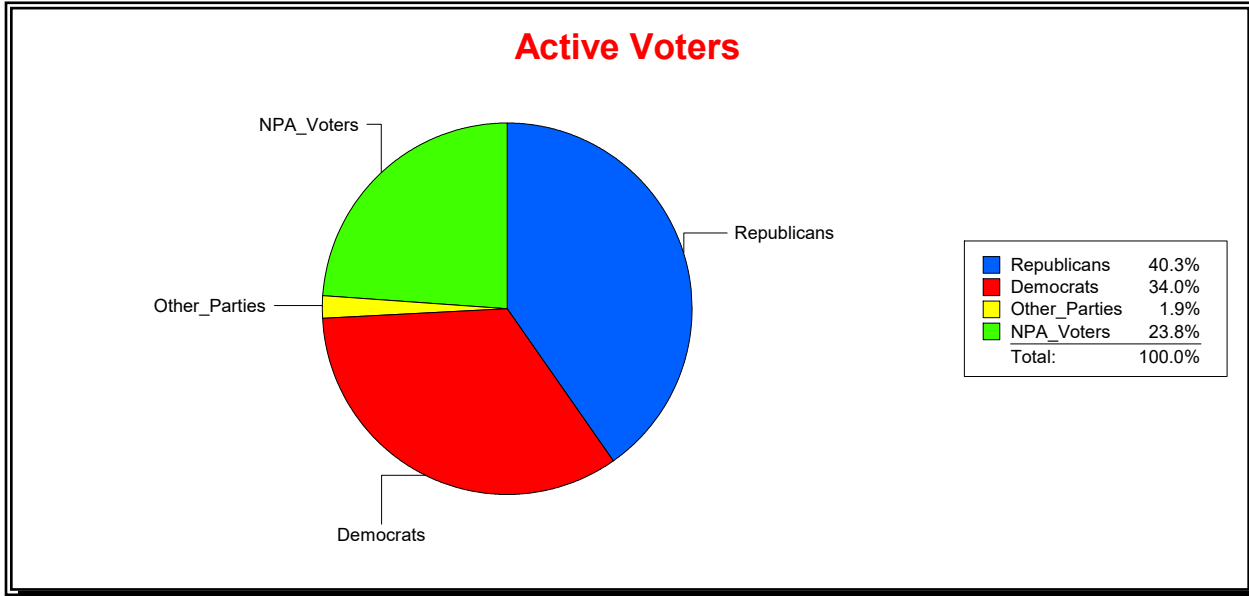

Ron Turner

Supervisor of Elections

Sarasota County, FL

Date 8/2/2021

Time 08:41 AM

Graphs of District Registration

Active Registered Voters

Inactive Voters

District	Total	Dems	Reps	NonP	Other	Total	Dems	Reps	NonP	Other
16TH CONGRESS DIST	187,917	63,862	75,690	44,814	3,551	4,737	1,591	1,694	1,415	37

**Ron Turner**

Supervisor of Elections

Sarasota County, FL

Date 8/2/2021