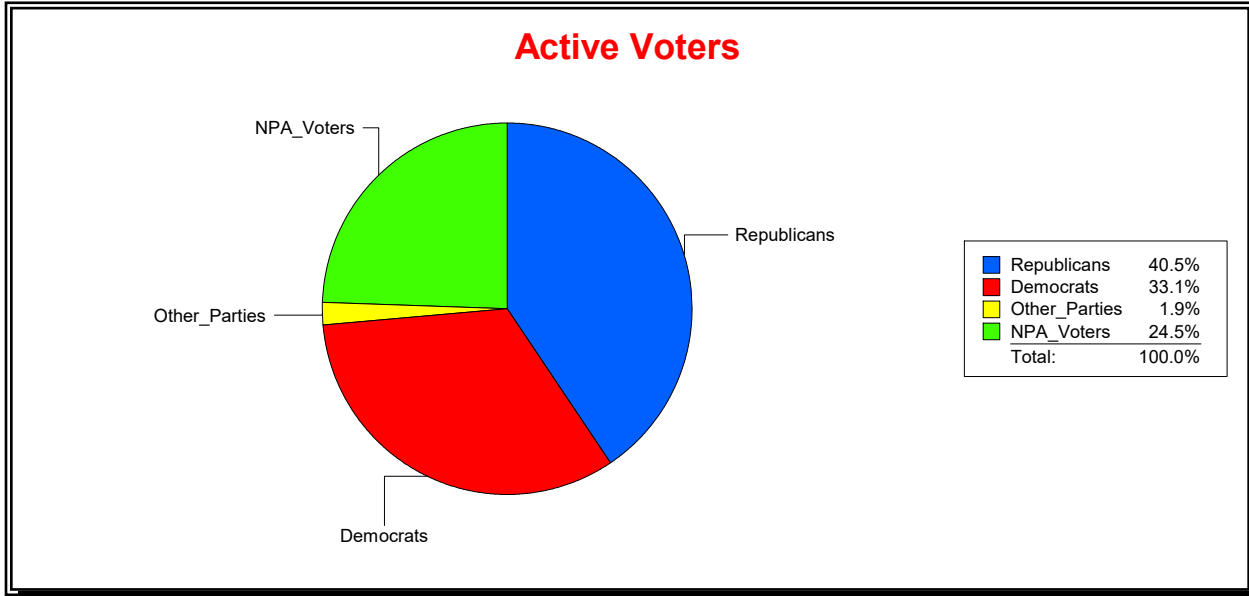

Ron Turner

Supervisor of Elections

Sarasota County, FL

Date 8/2/2021

Time 08:41 AM

Graphs of District Registration

Active Registered Voters

Inactive Voters

District	Total	Dems	Reps	NonP	Other	Total	Dems	Reps	NonP	Other
STATE HOUSE DIST 72	135,274	44,778	54,841	33,102	2,553	3,516	1,141	1,289	1,057	29