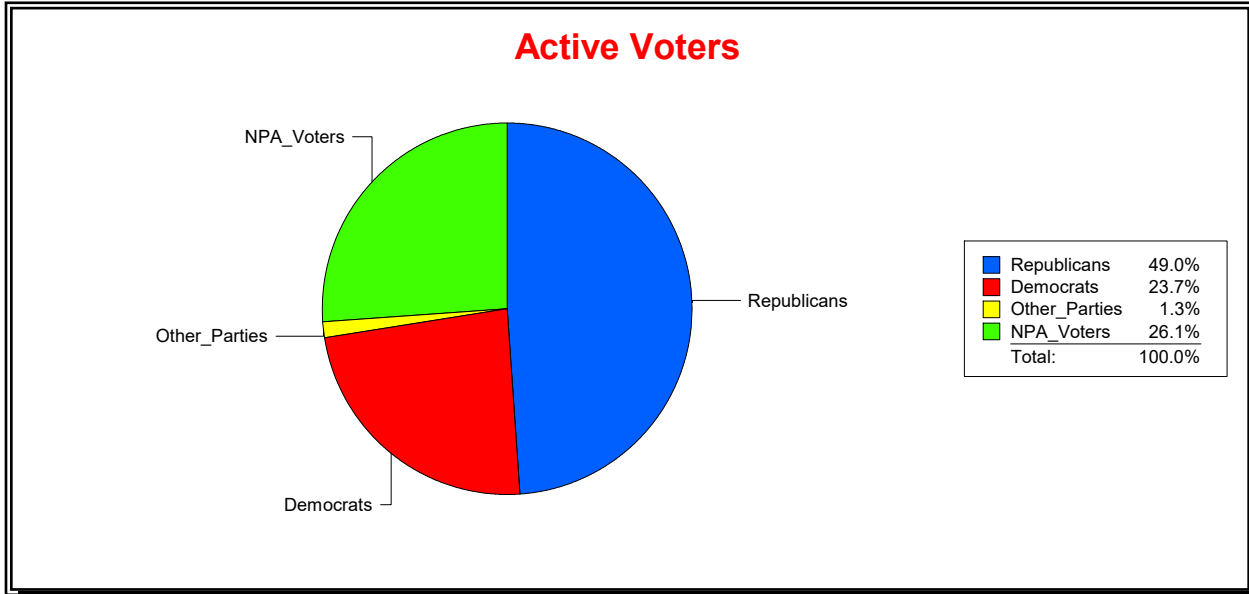

Ron Turner

Supervisor of Elections

Sarasota County, FL

Date 8/2/2021

Time 08:41 AM

Graphs of District Registration

Active Registered Voters

Inactive Voters

District	Total	Dems	Reps	NonP	Other	Total	Dems	Reps	NonP	Other
BOBCAT TRAIL CDD	778	184	381	203	10	17	2	7	8	0