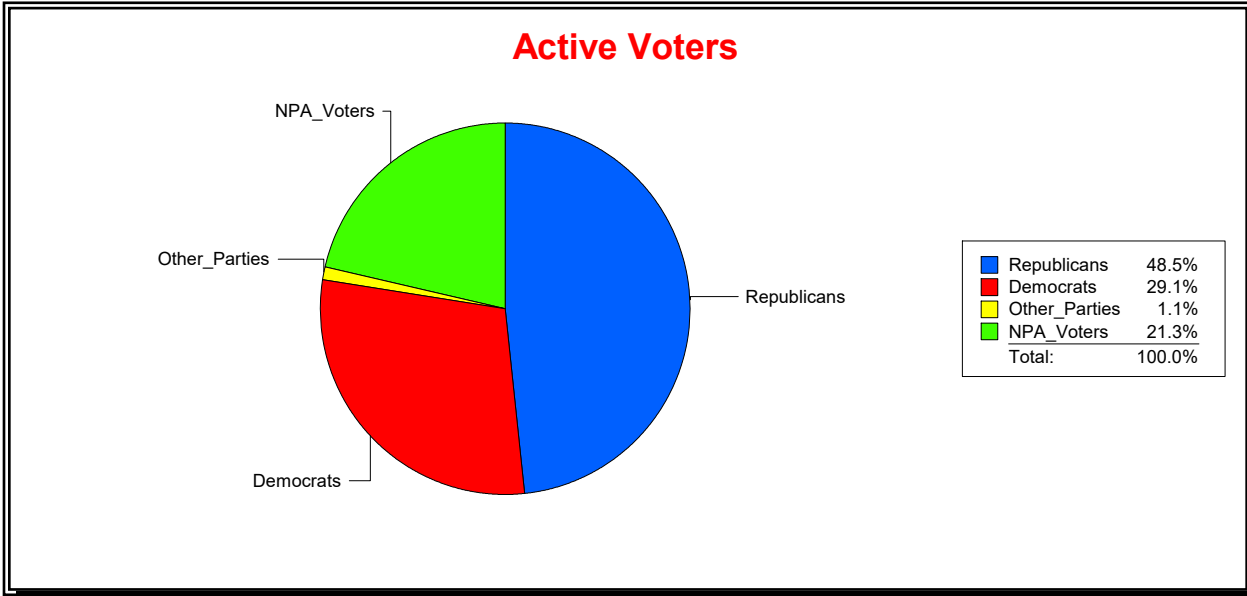

Ron Turner

Supervisor of Elections

Sarasota County, FL

Date 8/2/2021

Time 08:41 AM

Graphs of District Registration

Active Registered Voters

Inactive Voters

District	Total	Dems	Reps	NonP	Other	Total	Dems	Reps	NonP	Other
LBK DISTRICT 3	1,504	438	729	320	17	18	9	9	0	0