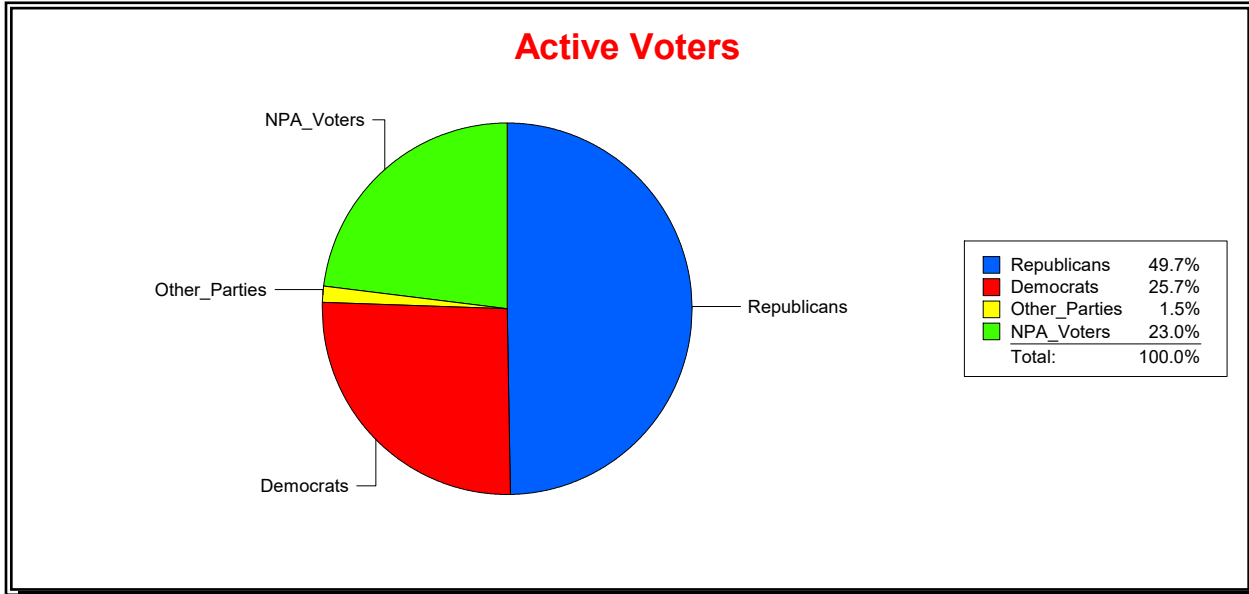

Date 8/2/2021

Time 08:41 AM

Graphs of District Registration

Active Registered Voters

Inactive Voters

District	Total	Dems	Reps	NonP	Other	Total	Dems	Reps	NonP	Other
VENETIAN CDD	1,963	505	976	452	30	36	16	15	5	0