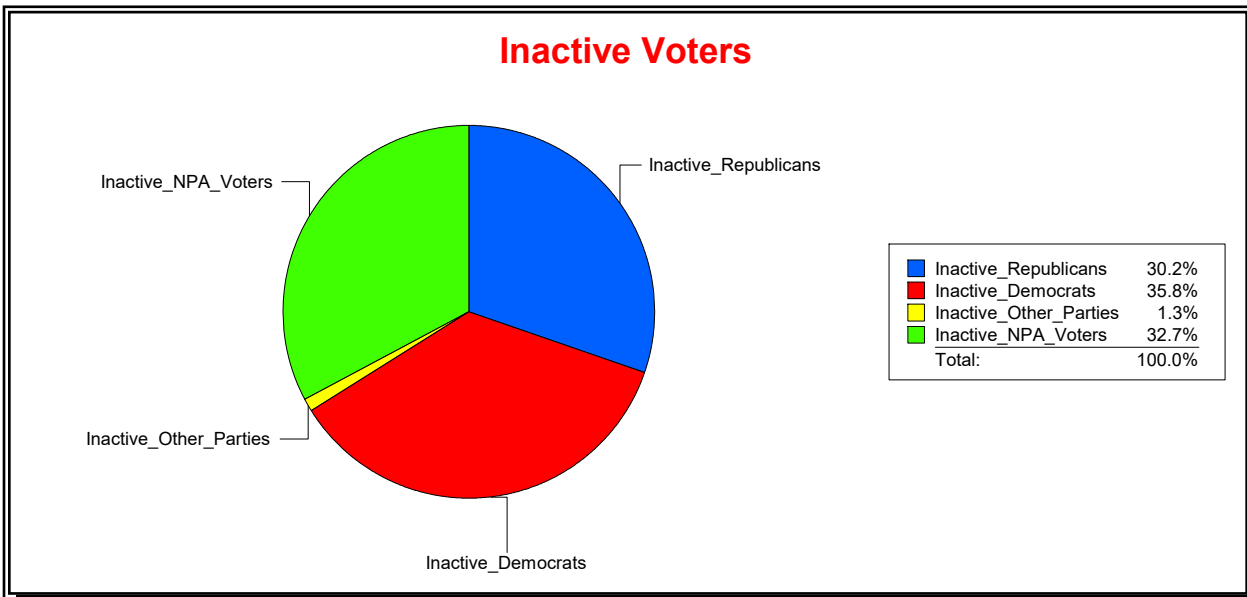

Ron Turner

Supervisor of Elections

Sarasota County, FL

Date 8/2/2021

Time 08:41 AM

Graphs of District Registration

Active Registered Voters

Inactive Voters

<u>District</u>	<u>Total</u>	<u>Dems</u>	<u>Reps</u>	<u>NonP</u>	<u>Other</u>	<u>Total</u>	<u>Dems</u>	<u>Reps</u>	<u>NonP</u>	<u>Other</u>
SARASOTA 3	11,384	4,432	3,806	2,910	236	397	142	120	130	5