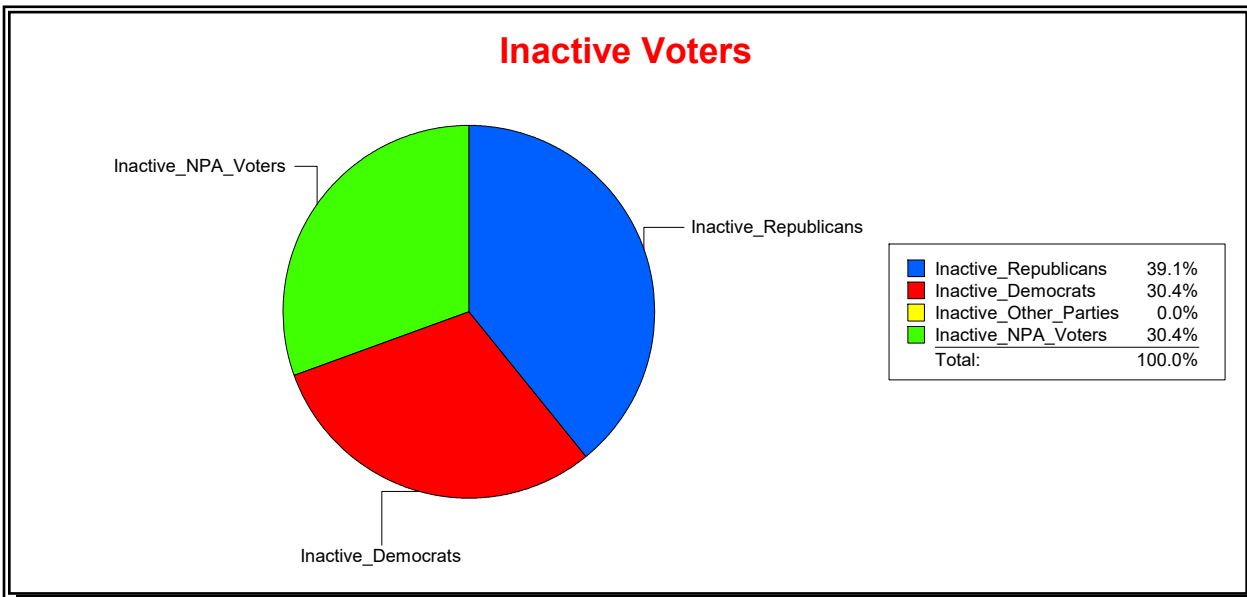

Ron Turner

Supervisor of Elections

Sarasota County, FL

Date 8/2/2021

Time 08:41 AM

Graphs of District Registration

Active Registered Voters

Inactive Voters

District	Total	Dems	Reps	NonP	Other	Total	Dems	Reps	NonP	Other
TR-PAR PK & REC DIST	542	177	247	112	6	23	7	9	7	0