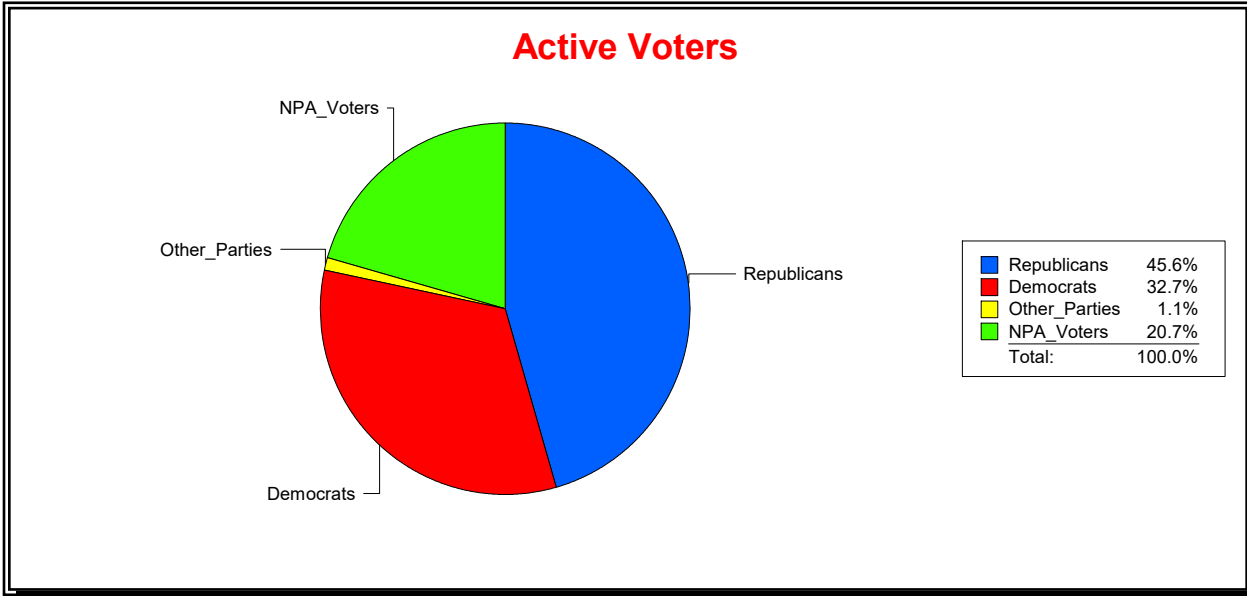

Ron Turner

Supervisor of Elections

Sarasota County, FL

Date 8/2/2021

Time 08:41 AM

Graphs of District Registration

Active Registered Voters

Inactive Voters

District	Total	Dems	Reps	NonP	Other	Total	Dems	Reps	NonP	Other
TR-PAR PK & REC DIST	542	177	247	112	6	23	7	9	7	0