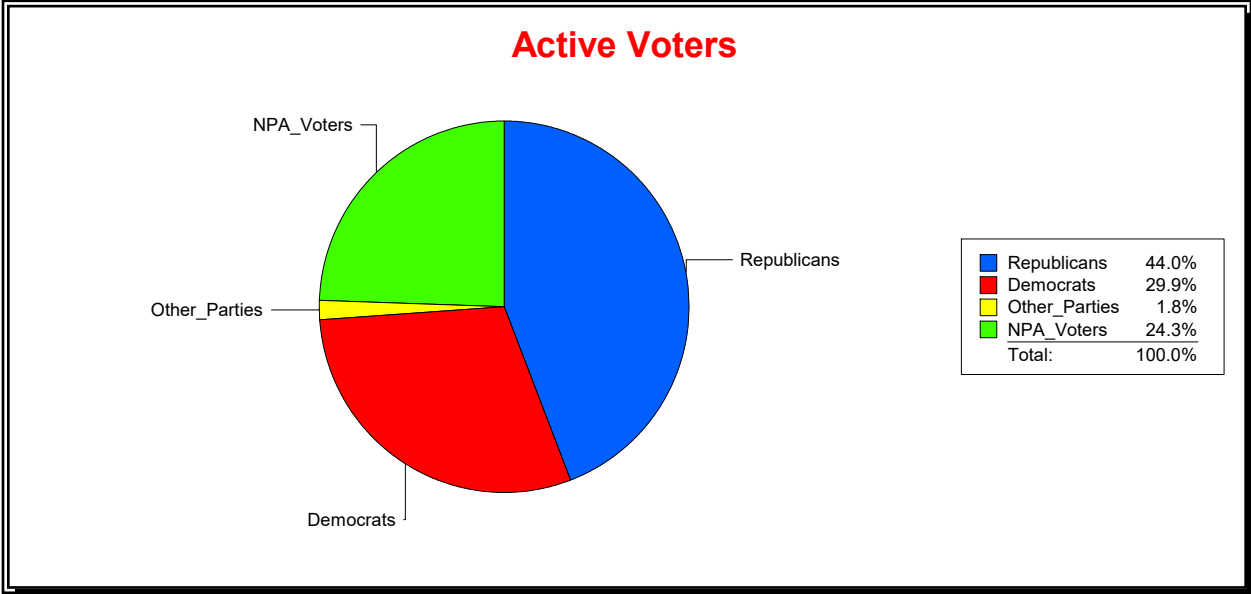

Supervisor of Elections

Sarasota County, FL

Date 8/2/2021

Time 08:41 AM

**Graphs of District Registration**

**Active Registered Voters**

**Inactive Voters**

<u>District</u>	<u>Total</u>	<u>Dems</u>	<u>Reps</u>	<u>NonP</u>	<u>Other</u>	<u>Total</u>	<u>Dems</u>	<u>Reps</u>	<u>NonP</u>	<u>Other</u>
<b>HOSPITAL BOARD CENTRAL</b>	120,518	36,006	53,080	29,314	2,118	3,063	932	1,200	912	19