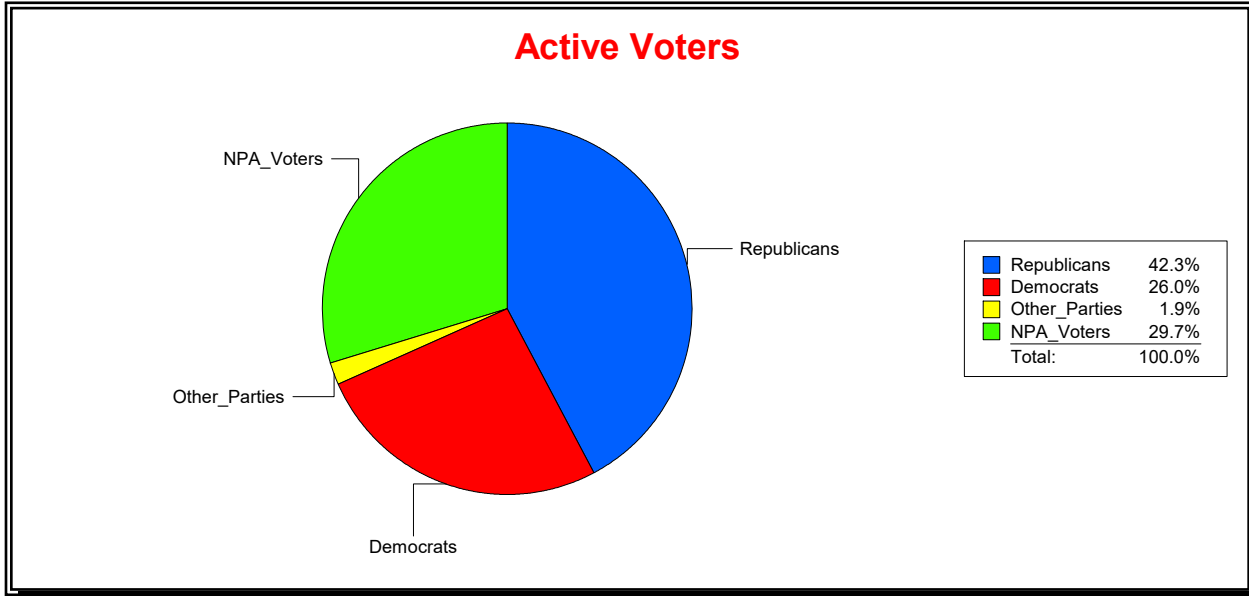

Ron Turner

Supervisor of Elections

Sarasota County, FL

Date 8/2/2021

Time 08:41 AM

Graphs of District Registration

Active Registered Voters

Inactive Voters

<u>District</u>	<u>Total</u>	<u>Dems</u>	<u>Reps</u>	<u>NonP</u>	<u>Other</u>	<u>Total</u>	<u>Dems</u>	<u>Reps</u>	<u>NonP</u>	<u>Other</u>
NORTH PORT	57,925	15,074	24,522	17,203	1,126	1,853	509	665	670	9