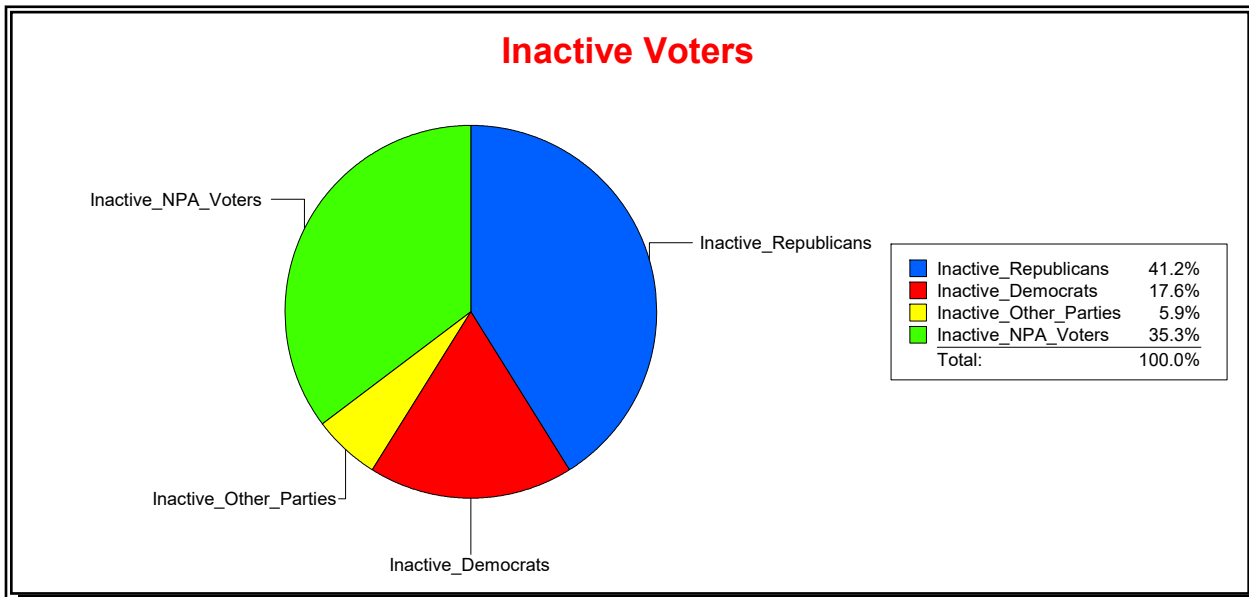

Date 8/2/2021

Time 08:41 AM

Graphs of District Registration

Active Registered Voters

Inactive Voters

District	Total	Dems	Reps	NonP	Other	Total	Dems	Reps	NonP	Other
BLACKBURN CREEK	1,996	547	940	476	33	17	3	7	6	1