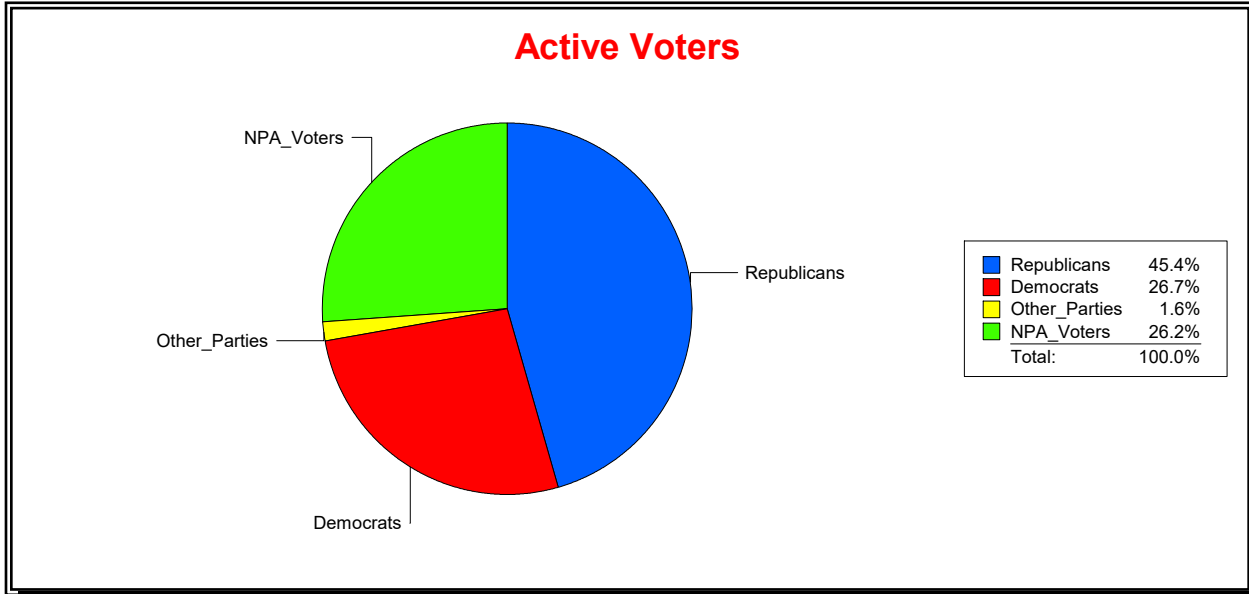

Ron Turner

Supervisor of Elections

Sarasota County, FL

Date 8/2/2021

Time 08:41 AM

Graphs of District Registration

Active Registered Voters

Inactive Voters

<u>District</u>	<u>Total</u>	<u>Dems</u>	<u>Reps</u>	<u>NonP</u>	<u>Other</u>	<u>Total</u>	<u>Dems</u>	<u>Reps</u>	<u>NonP</u>	<u>Other</u>
CNTY COMM DIST 3	78,630	21,020	35,711	20,602	1,297	2,174	599	927	636	12