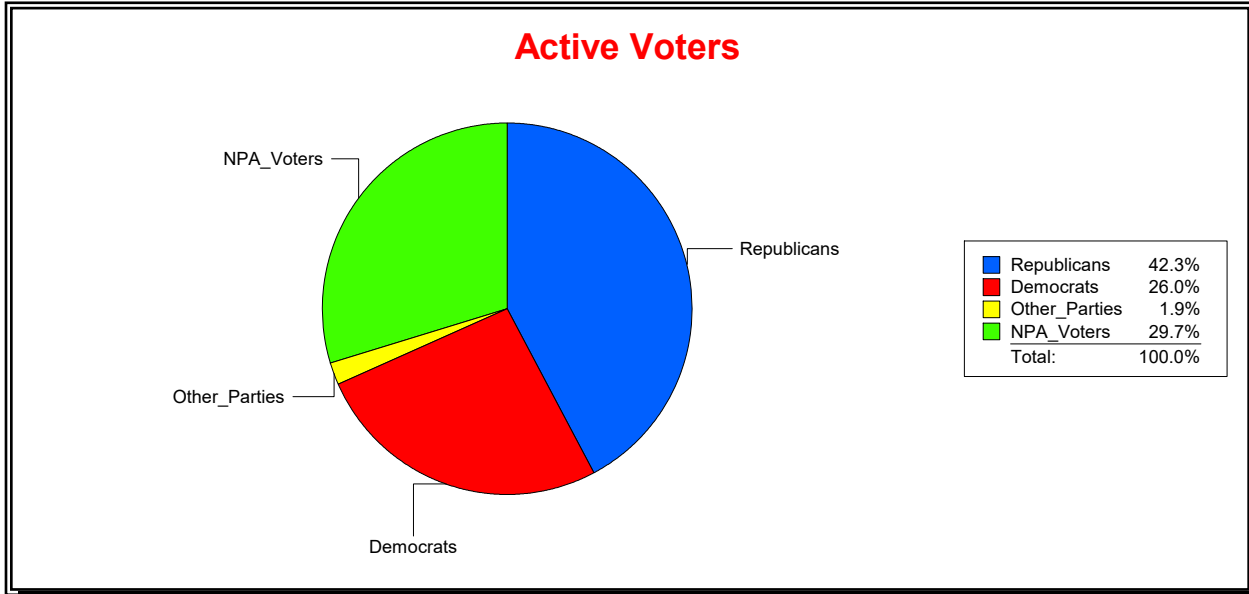

Ron Turner

Supervisor of Elections

Sarasota County, FL

Date 8/2/2021

Time 08:41 AM

Graphs of District Registration

Active Registered Voters

Inactive Voters

<u>District</u>	<u>Total</u>	<u>Dems</u>	<u>Reps</u>	<u>NonP</u>	<u>Other</u>	<u>Total</u>	<u>Dems</u>	<u>Reps</u>	<u>NonP</u>	<u>Other</u>
NORTH PORT DIST5	57,925	15,074	24,522	17,203	1,126	1,853	509	665	670	9