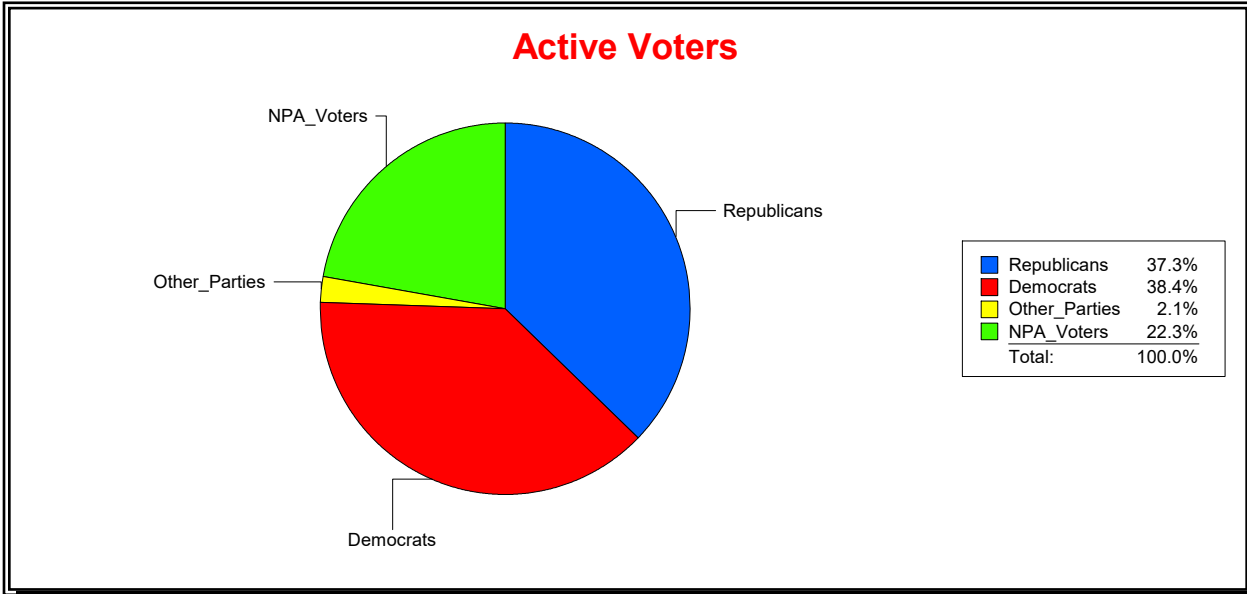

Ron Turner

Supervisor of Elections

Sarasota County, FL

Date 8/2/2021

Time 08:41 AM

Graphs of District Registration

Active Registered Voters

Inactive Voters

District	Total	Dems	Reps	NonP	Other	Total	Dems	Reps	NonP	Other
SARASOTA DIST 2	17,507	6,720	6,527	3,901	359	482	180	165	135	2