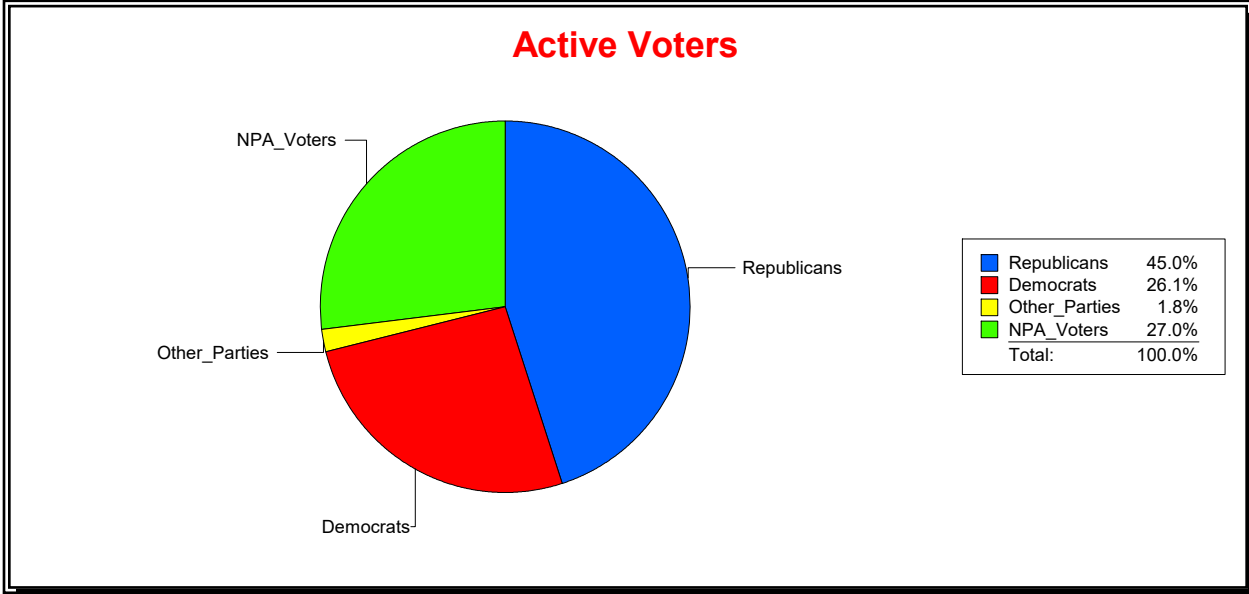

Ron Turner

Supervisor of Elections

Sarasota County, FL

Date 8/2/2021

Time 08:41 AM

Graphs of District Registration

Active Registered Voters

Inactive Voters

District	Total	Dems	Reps	NonP	Other	Total	Dems	Reps	NonP	Other
LAKESIDE PLANT CDD	919	240	414	248	17	39	12	16	10	1