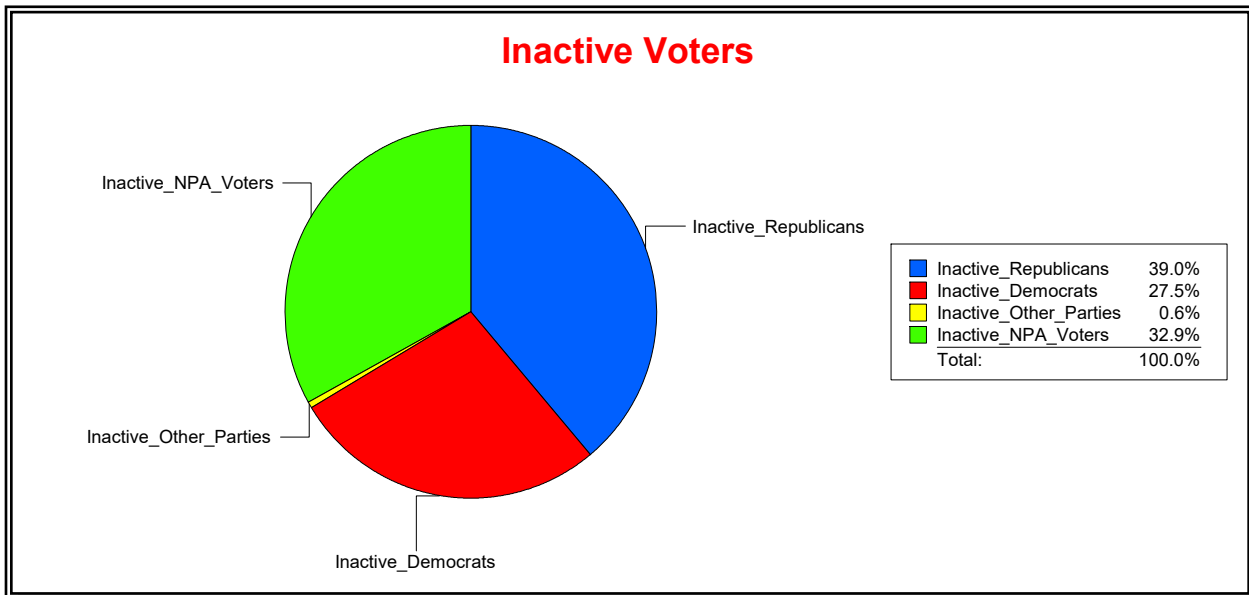

Ron Turner

Supervisor of Elections

Sarasota County, FL

Date 8/2/2021

Time 08:41 AM

Graphs of District Registration

Active Registered Voters

Inactive Voters

District	Total	Dems	Reps	NonP	Other	Total	Dems	Reps	NonP	Other
HOSPITAL BOARD SOUTH	124,997	32,964	55,018	34,806	2,209	3,747	1,030	1,460	1,234	23