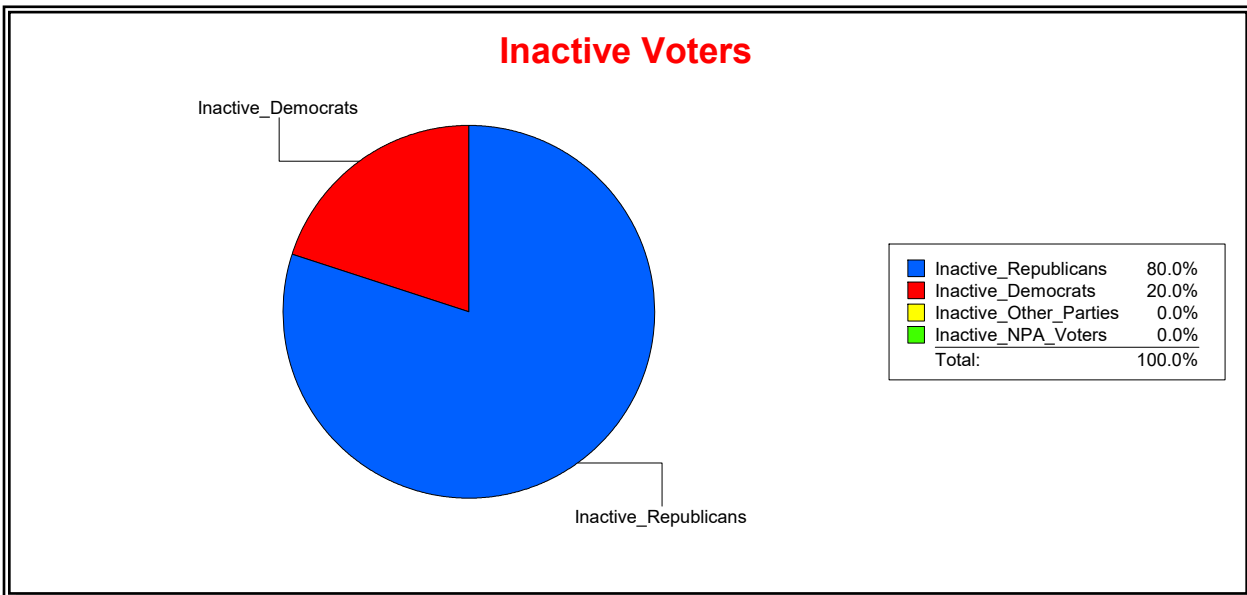

Ron Turner

Supervisor of Elections

Sarasota County, FL

Date 8/2/2021

Time 08:41 AM

Graphs of District Registration

Active Registered Voters

Inactive Voters

<u>District</u>	<u>Total</u>	<u>Dems</u>	<u>Reps</u>	<u>NonP</u>	<u>Other</u>	<u>Total</u>	<u>Dems</u>	<u>Reps</u>	<u>NonP</u>	<u>Other</u>
SARASOTA NATIONAL CDD	1,619	364	875	344	36	5	1	4	0	0