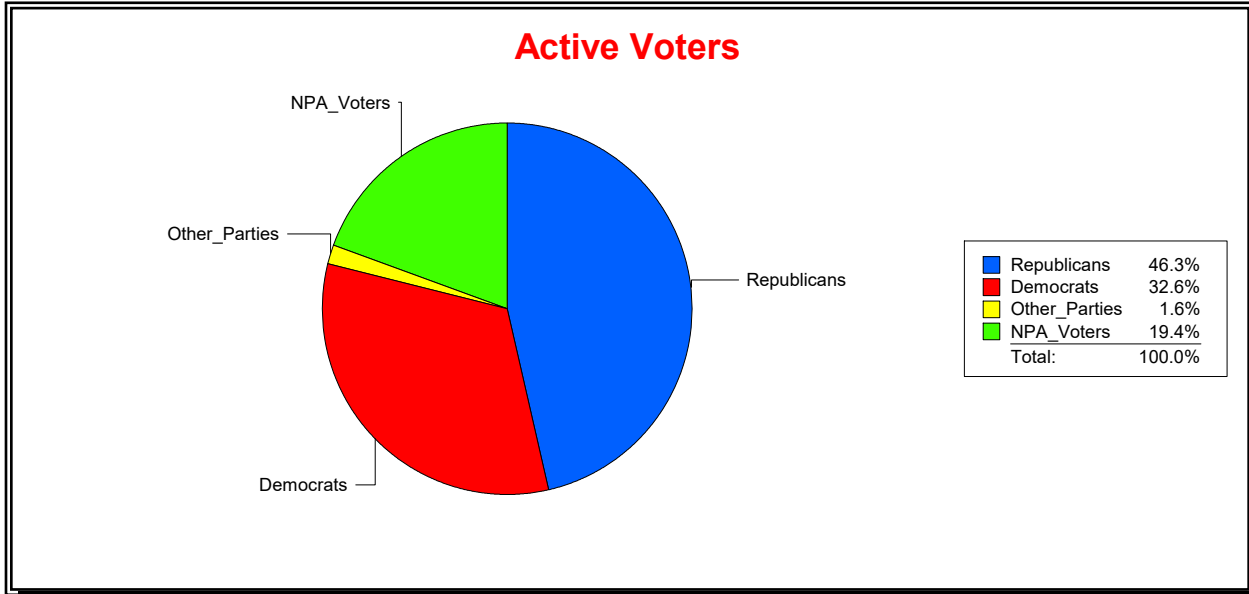

Ron Turner

Supervisor of Elections

Sarasota County, FL

Date 8/2/2021

Time 08:41 AM

Graphs of District Registration

Active Registered Voters

Inactive Voters

District	Total	Dems	Reps	NonP	Other	Total	Dems	Reps	NonP	Other
LONGBOAT KEY 4	438	143	203	85	7	11	1	5	5	0