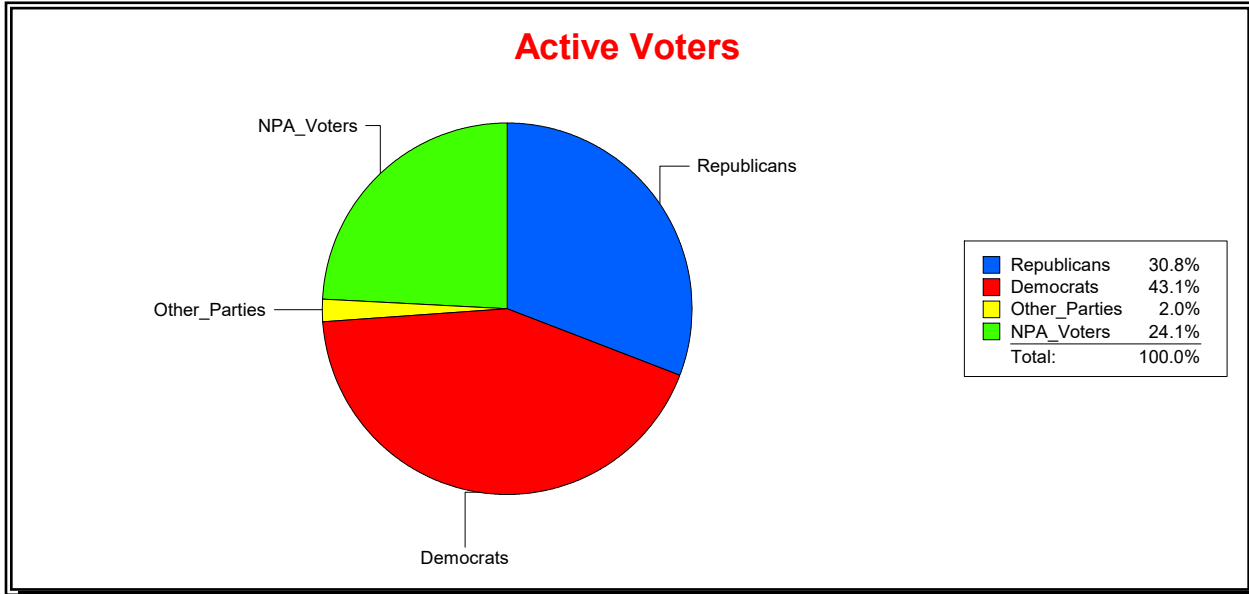

Ron Turner

Supervisor of Elections

Sarasota County, FL

Date 8/2/2021

Time 08:41 AM

Graphs of District Registration

Active Registered Voters

Inactive Voters

District	Total	Dems	Reps	NonP	Other	Total	Dems	Reps	NonP	Other
SARASOTA DIST5	40,700	17,535	12,552	9,794	819	1,301	526	351	414	10