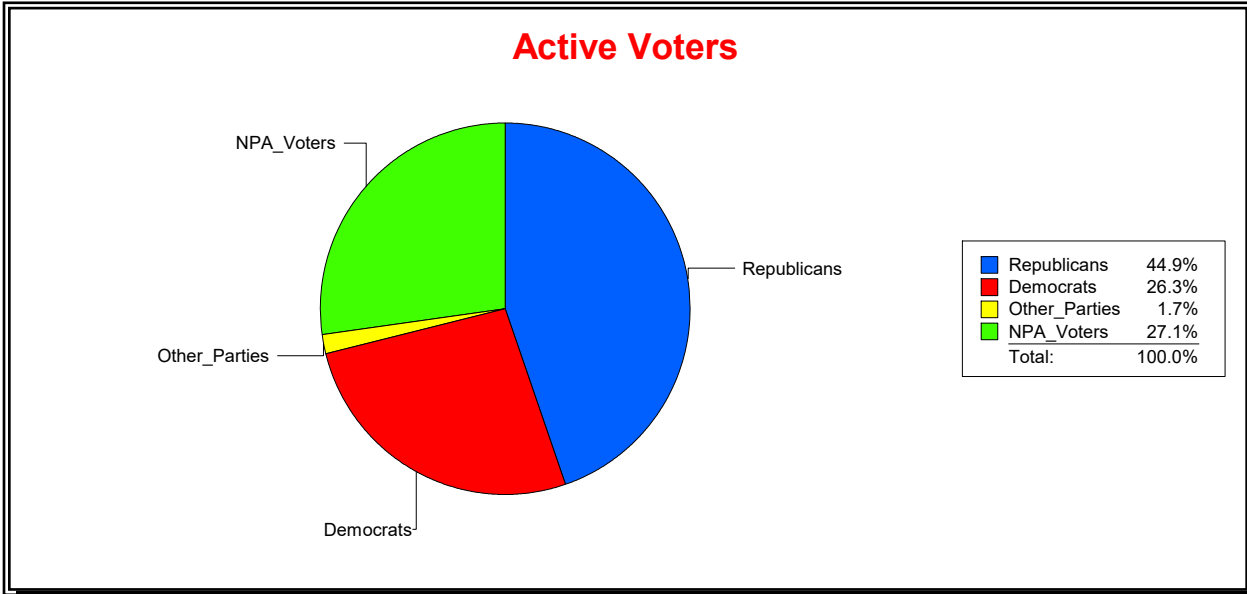

Ron Turner

Supervisor of Elections

Sarasota County, FL

Date 8/2/2021

Time 08:41 AM

Graphs of District Registration

Active Registered Voters

Inactive Voters

District	Total	Dems	Reps	NonP	Other	Total	Dems	Reps	NonP	Other
17TH CONGRESS DIST	165,155	43,410	74,077	44,822	2,846	4,853	1,341	1,923	1,562	27