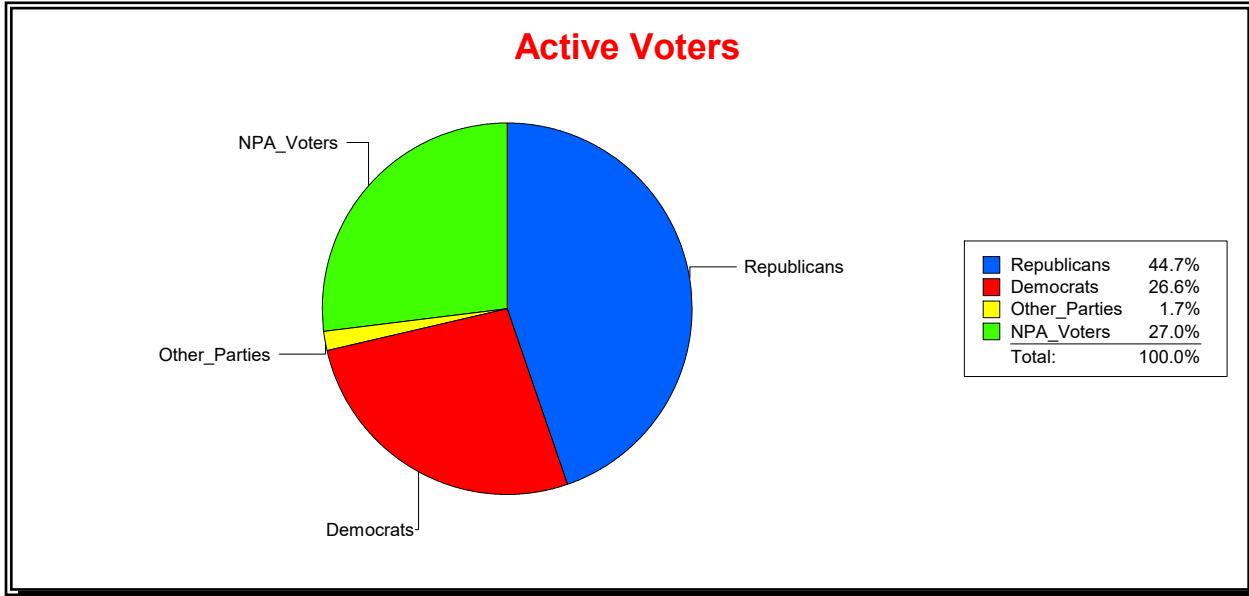

Ron Turner

Supervisor of Elections

Sarasota County, FL

Date 8/2/2021

Time 08:41 AM

Graphs of District Registration

Active Registered Voters

Inactive Voters

District	Total	Dems	Reps	NonP	Other	Total	Dems	Reps	NonP	Other
SCHOOL DIST 5	75,479	20,062	33,723	20,405	1,289	2,103	592	863	633	15