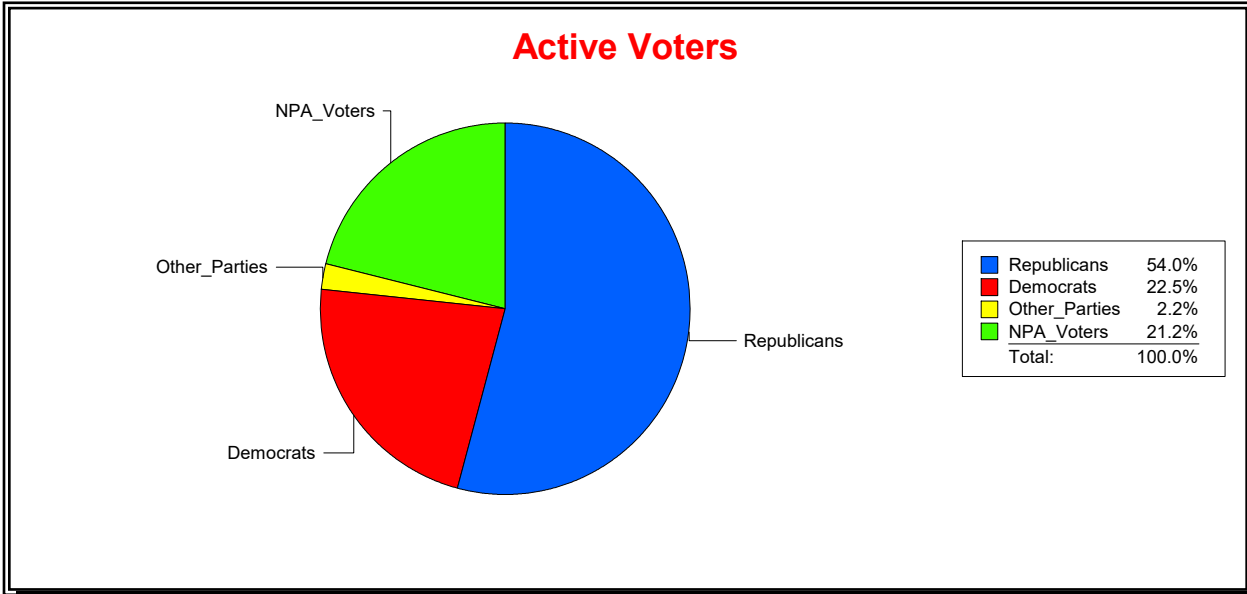

Ron Turner

Supervisor of Elections

Sarasota County, FL

Date 8/2/2021

Time 08:41 AM

Graphs of District Registration

Active Registered Voters

Inactive Voters

<u>District</u>	<u>Total</u>	<u>Dems</u>	<u>Reps</u>	<u>NonP</u>	<u>Other</u>	<u>Total</u>	<u>Dems</u>	<u>Reps</u>	<u>NonP</u>	<u>Other</u>
SARASOTA NATIONAL CDD	1,619	364	875	344	36	5	1	4	0	0