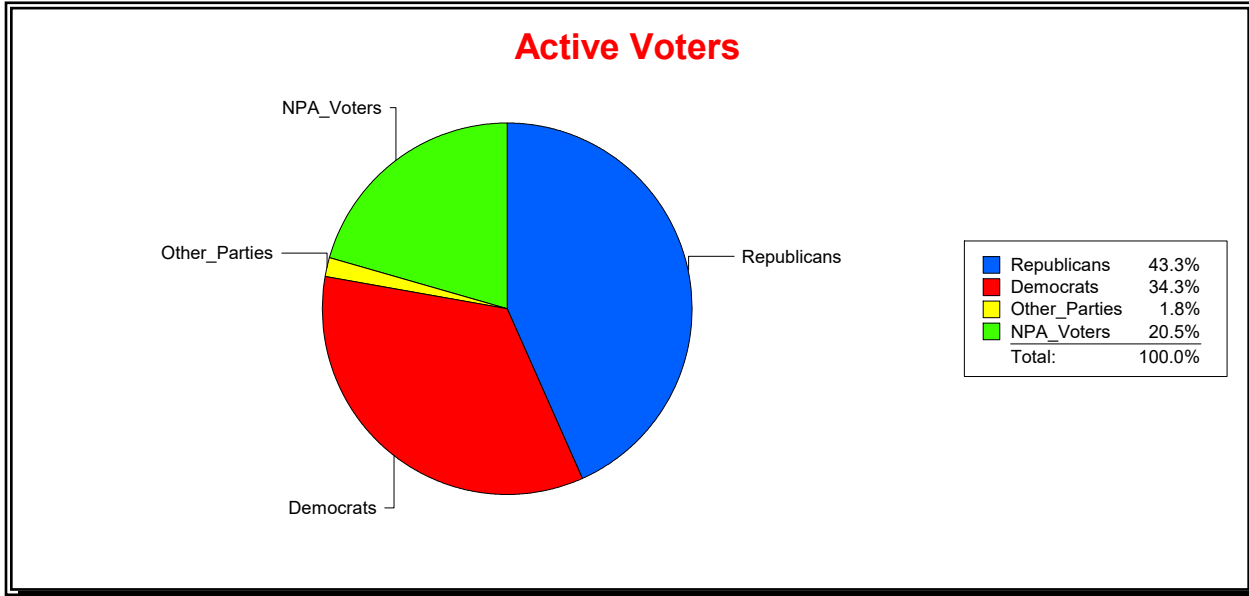

District	Total	Dems	Reps	NonP	Other	Total	Dems	Reps	NonP	Other
LBK DISTRICT 2	1,387	476	601	285	25	28	11	12	5	0

Ron Turner

Supervisor of Elections

Sarasota County, FL

Date 8/2/2021

Time 08:41 AM

Graphs of District Registration