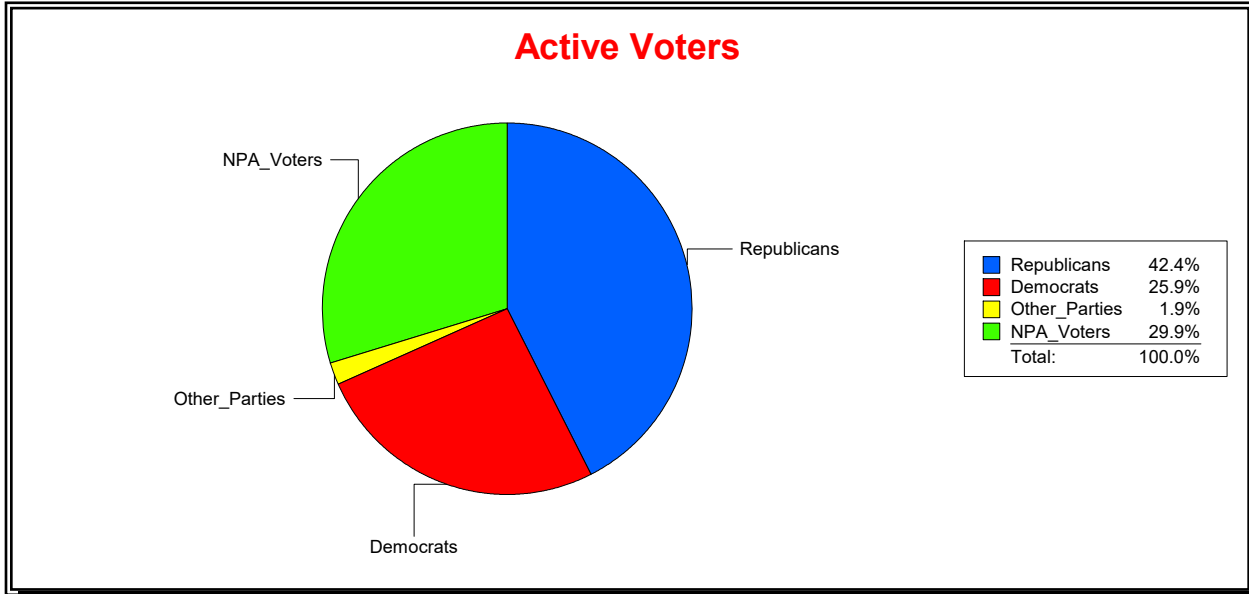

Ron Turner

Supervisor of Elections

Sarasota County, FL

Date 8/2/2021

Time 08:41 AM

Graphs of District Registration

Active Registered Voters

Inactive Voters

<u>District</u>	<u>Total</u>	<u>Dems</u>	<u>Reps</u>	<u>NonP</u>	<u>Other</u>	<u>Total</u>	<u>Dems</u>	<u>Reps</u>	<u>NonP</u>	<u>Other</u>
NORTH PORT DIST 1	10,371	2,681	4,395	3,096	199	312	69	119	121	3