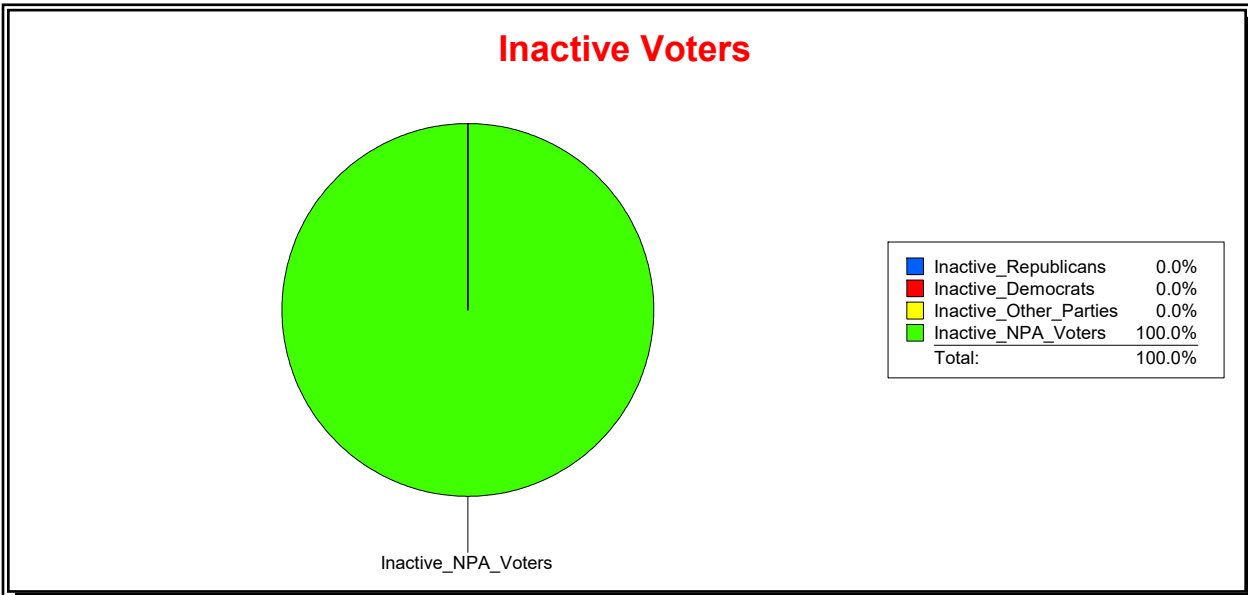

Ron Turner

Supervisor of Elections

Sarasota County, FL

Date 8/2/2021

Time 08:41 AM

Graphs of District Registration

Active Registered Voters

Inactive Voters

District	Total	Dems	Reps	NonP	Other	Total	Dems	Reps	NonP	Other
TOSCANA ISLES CDD	670	144	359	152	15	1	0	0	1	0