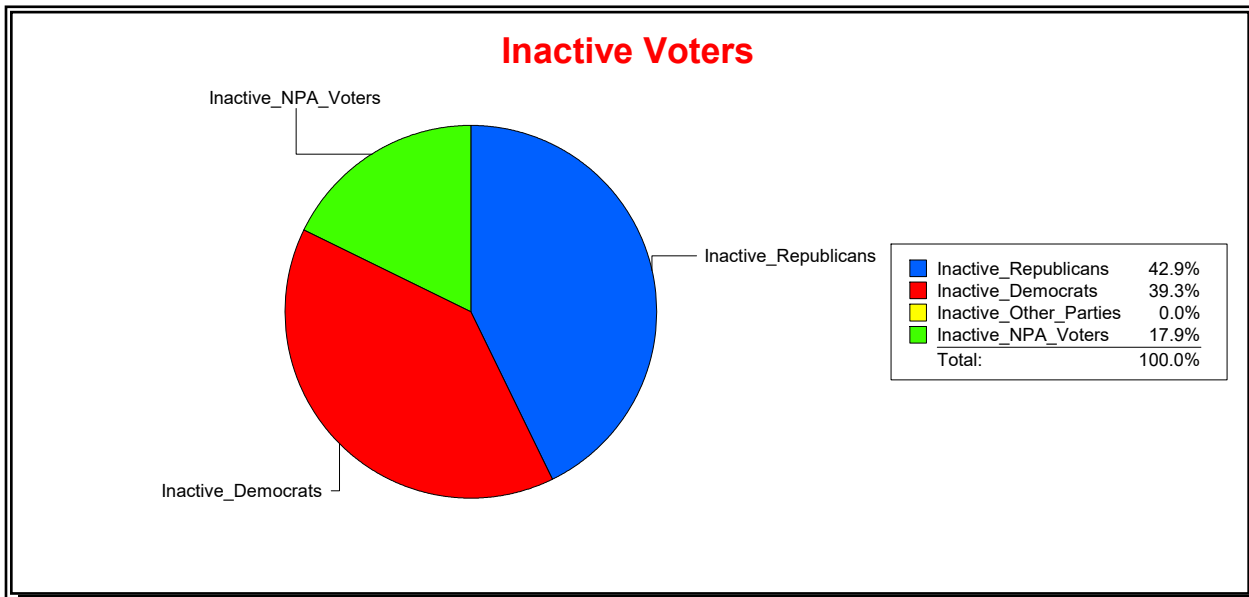

District	Total	Dems	Reps	NonP	Other	Total	Dems	Reps	NonP	Other
LBK DISTRICT 2	1,387	476	601	285	25	28	11	12	5	0

Ron Turner

Supervisor of Elections

Sarasota County, FL

Date 8/2/2021

Time 08:41 AM

Graphs of District Registration