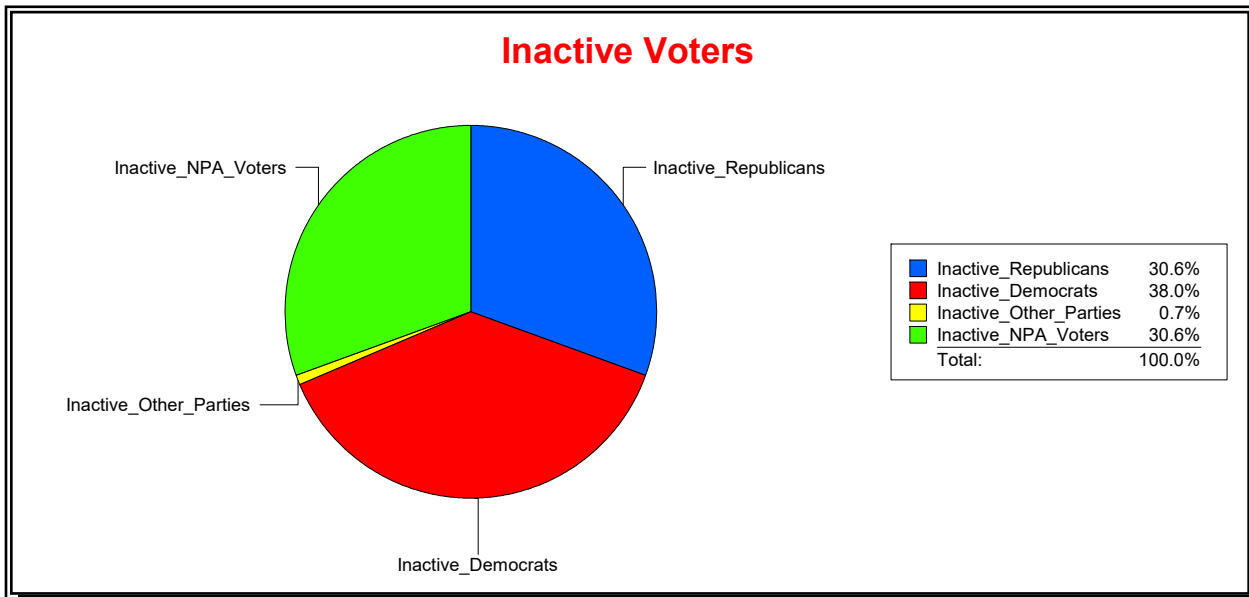

Ron Turner

Supervisor of Elections

Sarasota County, FL

Date 8/2/2021

Time 08:41 AM

Graphs of District Registration

Active Registered Voters

Inactive Voters

District	Total	Dems	Reps	NonP	Other	Total	Dems	Reps	NonP	Other
CNTY COMM DIST 2	63,337	25,035	22,366	14,755	1,181	1,767	672	541	541	13