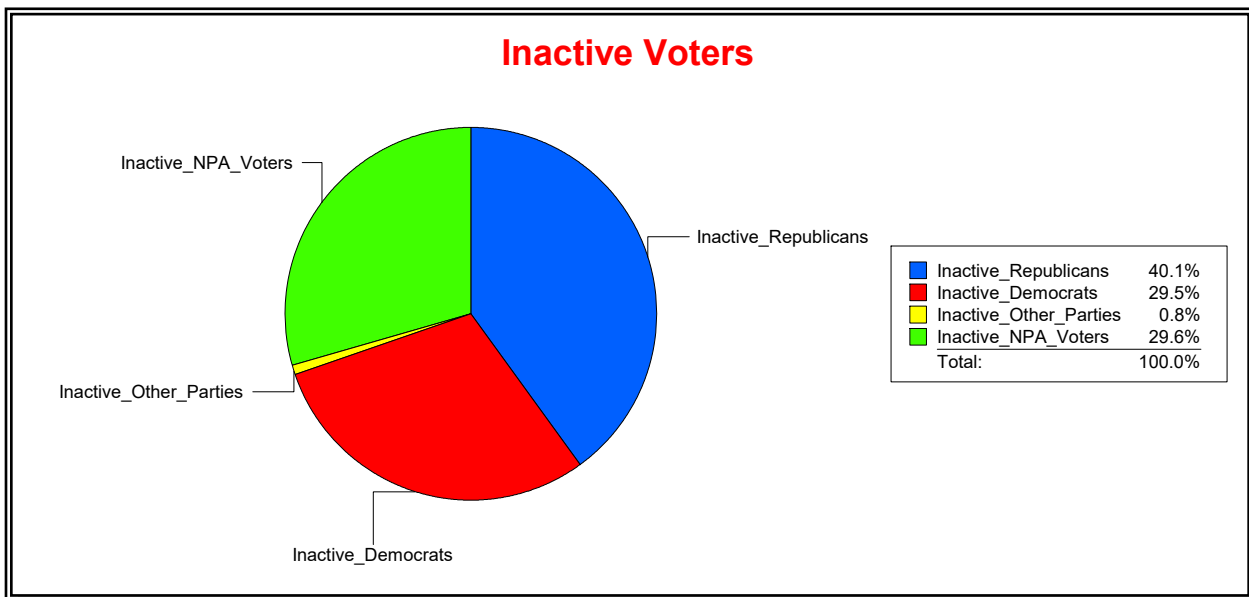

Ron Turner

Supervisor of Elections

Sarasota County, FL

Date 8/2/2021

Time 08:41 AM

Graphs of District Registration

Active Registered Voters

Inactive Voters

<u>District</u>	<u>Total</u>	<u>Dems</u>	<u>Reps</u>	<u>NonP</u>	<u>Other</u>	<u>Total</u>	<u>Dems</u>	<u>Reps</u>	<u>NonP</u>	<u>Other</u>
COUNTY	227,577	67,015	100,364	56,171	4,027	5,606	1,655	2,249	1,658	44