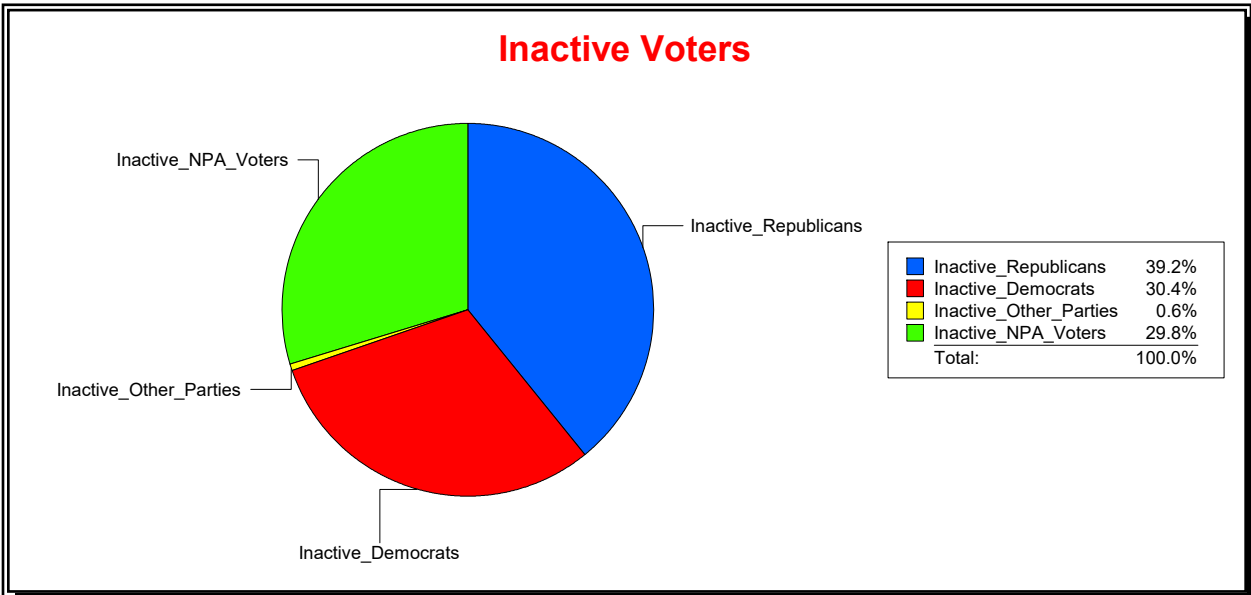

Supervisor of Elections

Sarasota County, FL

Date 8/2/2021

Time 08:41 AM

**Graphs of District Registration**

**Active Registered Voters**

**Inactive Voters**

<u>District</u>	<u>Total</u>	<u>Dems</u>	<u>Reps</u>	<u>NonP</u>	<u>Other</u>	<u>Total</u>	<u>Dems</u>	<u>Reps</u>	<u>NonP</u>	<u>Other</u>
<b>HOSPITAL BOARD CENTRAL</b>	120,518	36,006	53,080	29,314	2,118	3,063	932	1,200	912	19