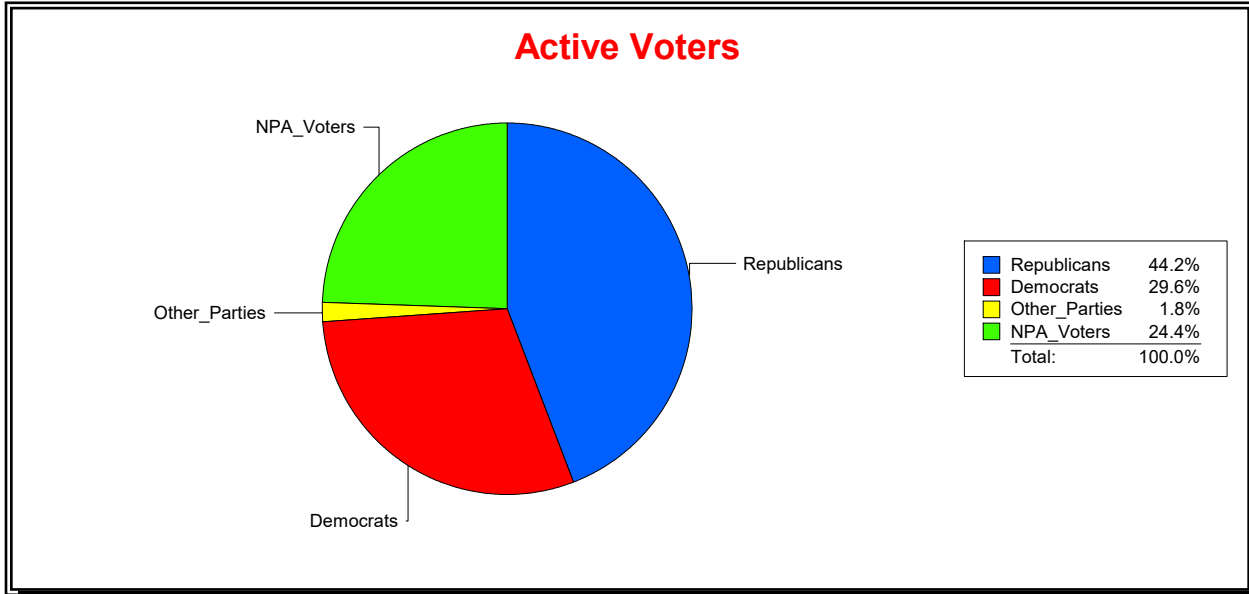

Ron Turner

Supervisor of Elections

Sarasota County, FL

Date 8/2/2021

Time 08:41 AM

Graphs of District Registration

Active Registered Voters

Inactive Voters

District	Total	Dems	Reps	NonP	Other	Total	Dems	Reps	NonP	Other
CNTY COMM DIST 4	74,110	21,916	32,787	18,058	1,349	1,747	528	668	537	14