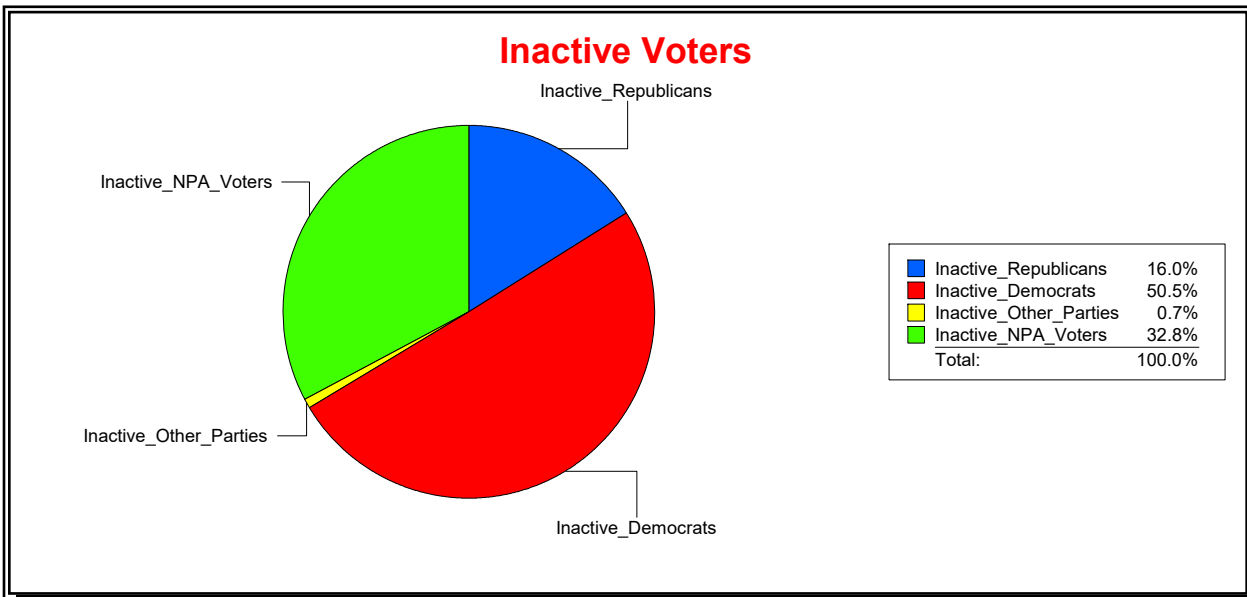

Ron Turner

Supervisor of Elections

Sarasota County, FL

Date 8/2/2021

Time 08:41 AM

Graphs of District Registration

Active Registered Voters

Inactive Voters

<u>District</u>	<u>Total</u>	<u>Dems</u>	<u>Reps</u>	<u>NonP</u>	<u>Other</u>	<u>Total</u>	<u>Dems</u>	<u>Reps</u>	<u>NonP</u>	<u>Other</u>
STATE HOUSE DIST 70	12,844	7,230	2,301	3,101	212	424	214	68	139	3