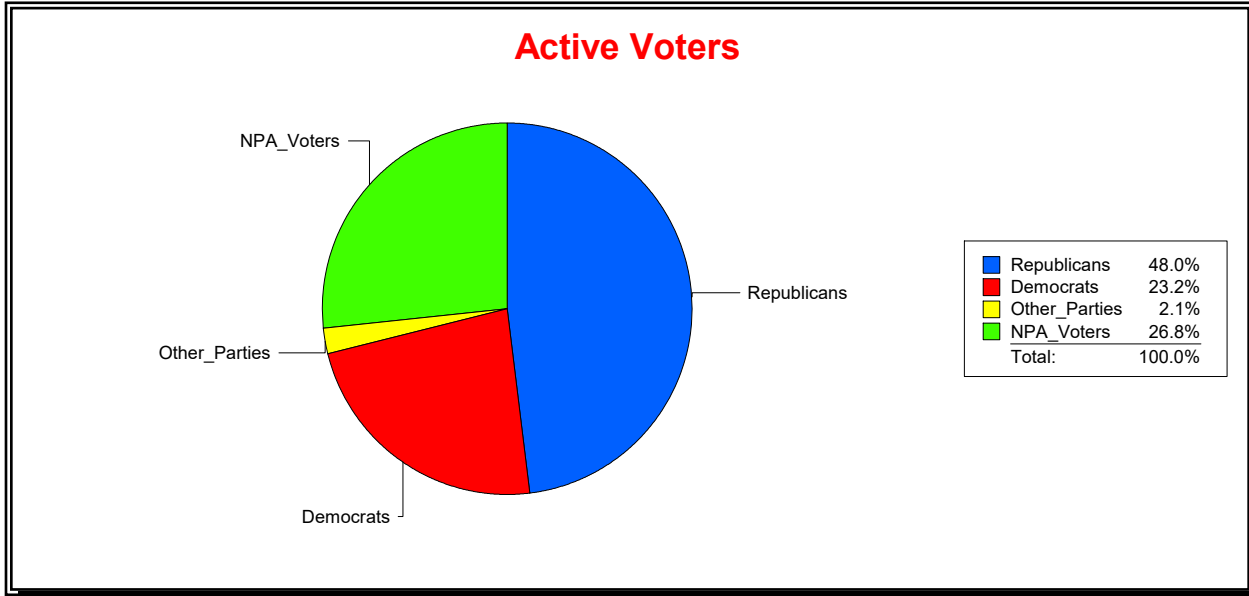

Ron Turner

Supervisor of Elections

Sarasota County, FL

Date 8/2/2021

Time 08:41 AM

Graphs of District Registration

Active Registered Voters

Inactive Voters

District	Total	Dems	Reps	NonP	Other	Total	Dems	Reps	NonP	Other
WOODLANDS CDD	1,386	321	665	371	29	12	3	4	5	0