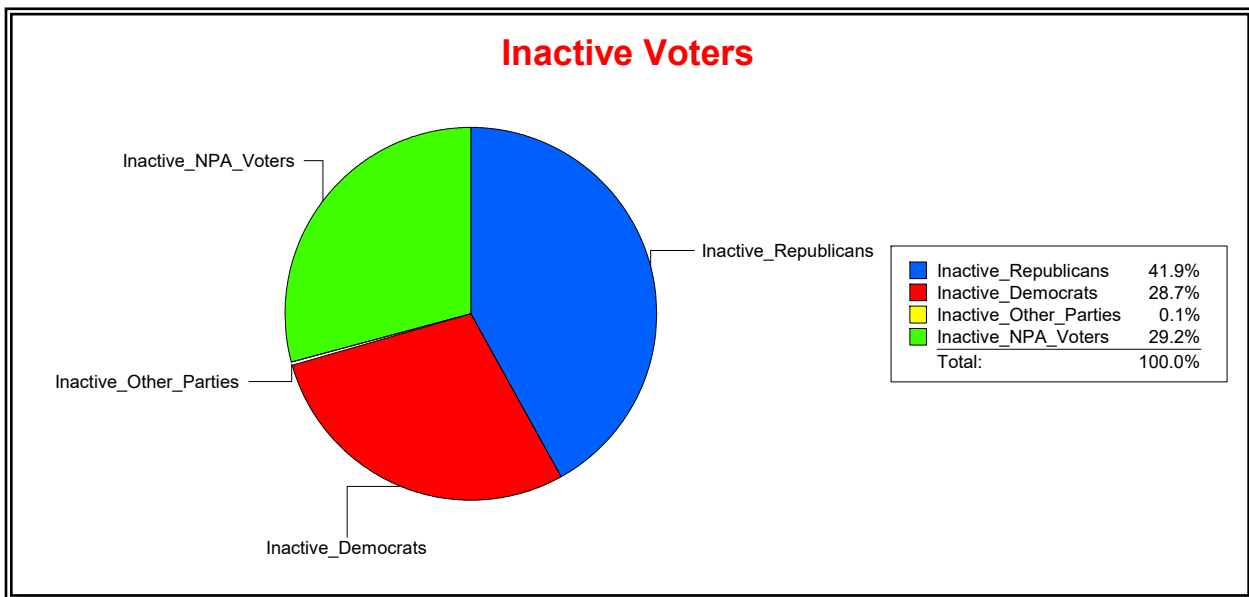

Ron Turner

Supervisor of Elections

Sarasota County, FL

Date 8/2/2021

Time 08:41 AM

Graphs of District Registration

Active Registered Voters

Inactive Voters

<u>District</u>	<u>Total</u>	<u>Dems</u>	<u>Reps</u>	<u>NonP</u>	<u>Other</u>	<u>Total</u>	<u>Dems</u>	<u>Reps</u>	<u>NonP</u>	<u>Other</u>
VENICE DIST5	22,030	6,243	9,982	5,463	342	759	218	318	222	1