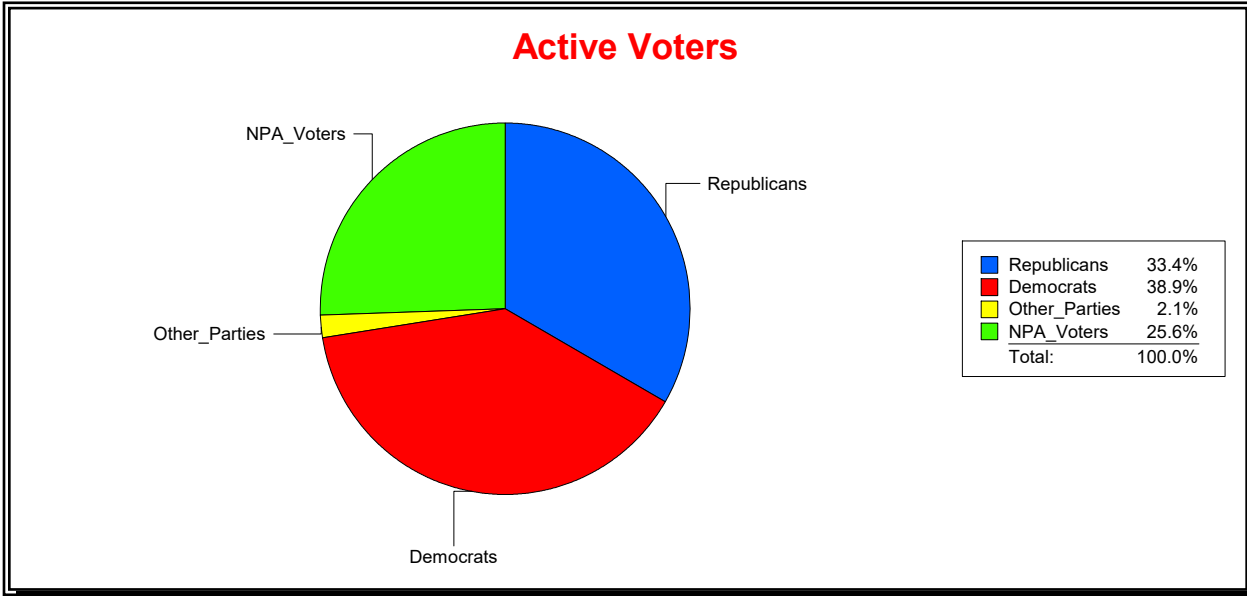

Ron Turner

Supervisor of Elections

Sarasota County, FL

Date 8/2/2021

Time 08:41 AM

Graphs of District Registration

Active Registered Voters

Inactive Voters

<u>District</u>	<u>Total</u>	<u>Dems</u>	<u>Reps</u>	<u>NonP</u>	<u>Other</u>	<u>Total</u>	<u>Dems</u>	<u>Reps</u>	<u>NonP</u>	<u>Other</u>
SARASOTA 3	11,384	4,432	3,806	2,910	236	397	142	120	130	5