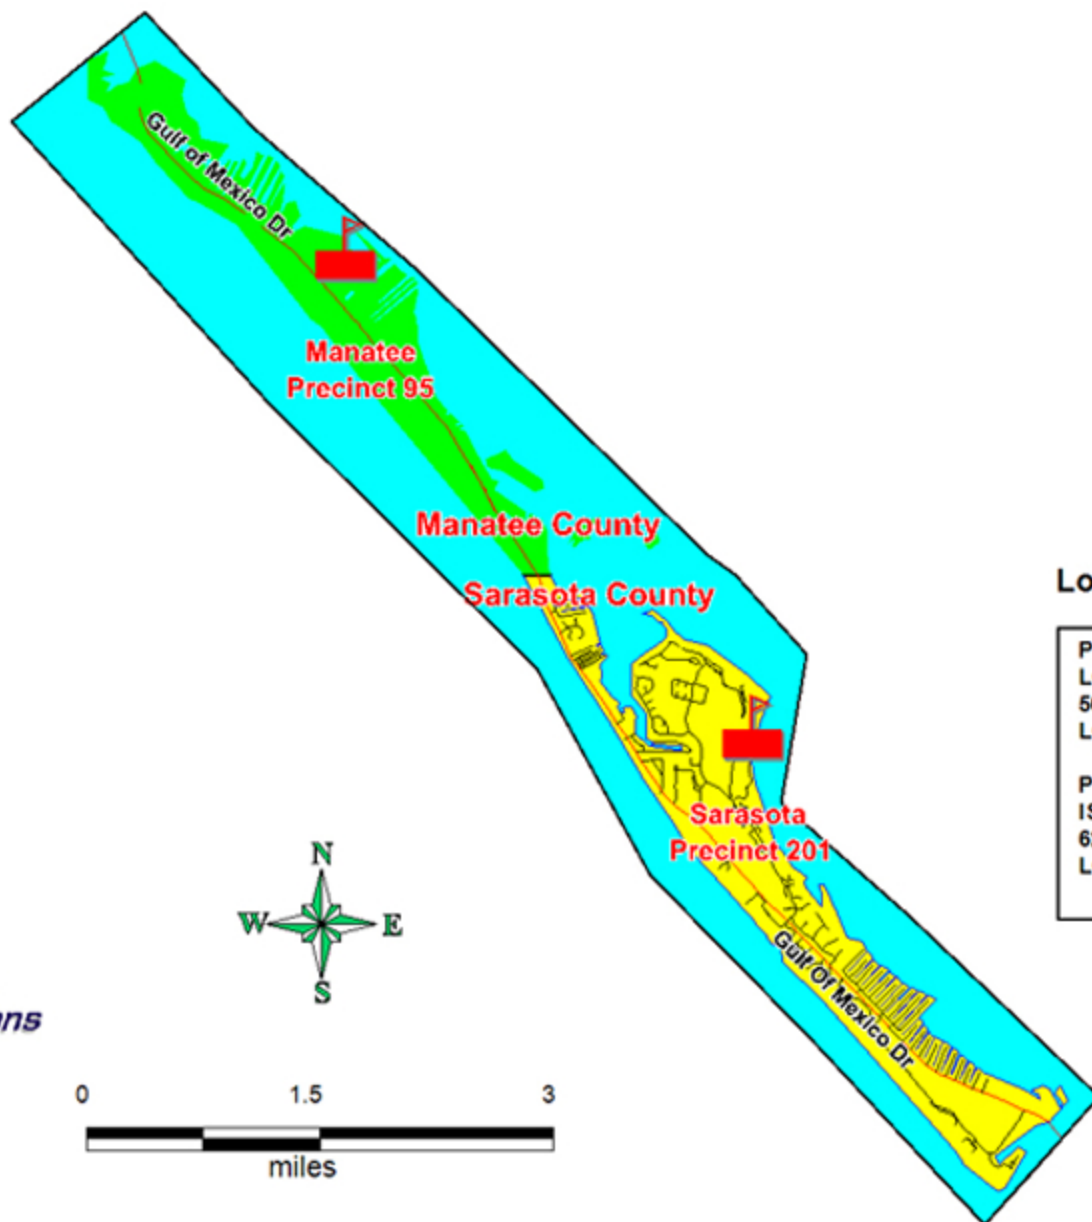

Longboat Key

-  Boundary
- Main Roadways**
-  Roadways
- Secondary Roads**
-  Streets

Longboat Key Polling Locations

PRECINCT 201 (SARASOTA COUNTY)
 LONGBOAT TOWN HALL OF LONGBOAT KEY
 501 BAY ISLES RD
 LONGBOAT KEY FL 34228-3142

PRECINCT 95 (MANATEE COUNTY)
 ISLAND CHAPEL
 6200 GULF OF MEXICO DR
 LONGBOAT KEY FL 34228-1511

Map provided by: